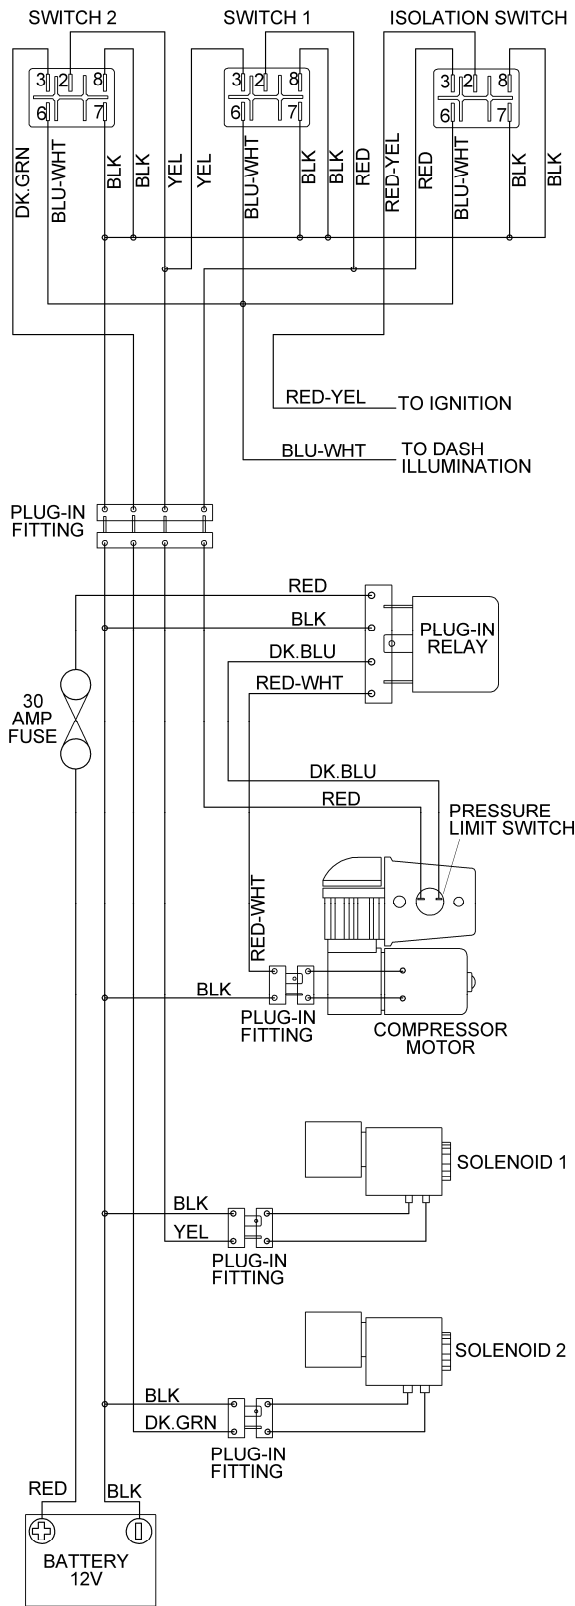

COMPRESSOR WIRING DIAGRAMS

RDCKA 12V VEHICLE LOOM

RDCKA24 24V VEHICLE LOOM

COMPRESSOR WIRING DIAGRAMS

CKSA12 12V-15A VEHICLE LOOM (180408)

COMPRESSOR WIRING DIAGRAMS

CKMA SERIES 12V / 24V-40A VEHICLE LOOM (180409)

COMPRESSOR WIRING DIAGRAMS

CKMTA SERIES 12V / 24V-80A VEHICLE LOOMS (180414,180415)