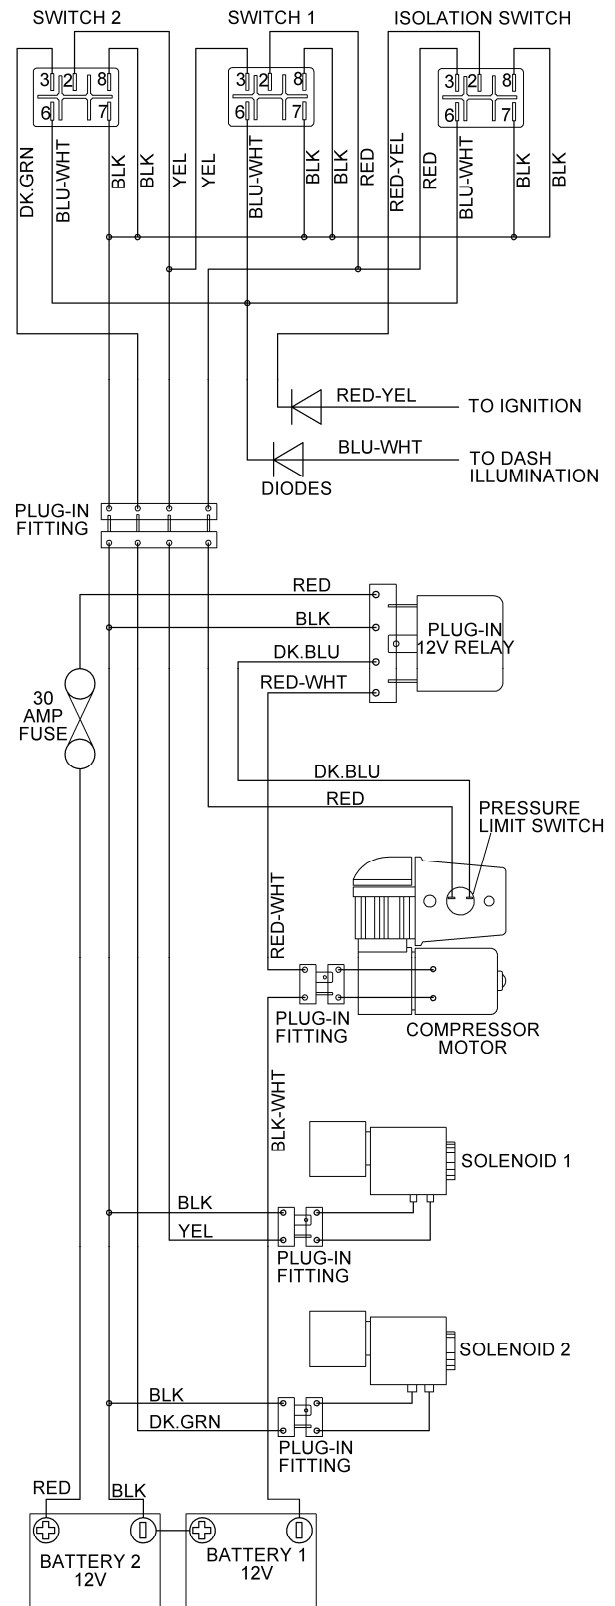

COMPRESSOR WIRING DIAGRAMS

RDCKA 12V VEHICLE LOOM

RDCKA24 24V VEHICLE LOOM

COMPRESSOR WIRING DIAGRAMS

CKSA12 12V-15A VEHICLE LOOM (180408)

COMPRESSOR WIRING DIAGRAMS

CKMA SERIES 12V / 24V-40A VEHICLE LOOM (180409)

COMPRESSOR WIRING DIAGRAMS

CKMTA SERIES 12V / 24V-80A VEHICLE LOOMS (180414,180415)