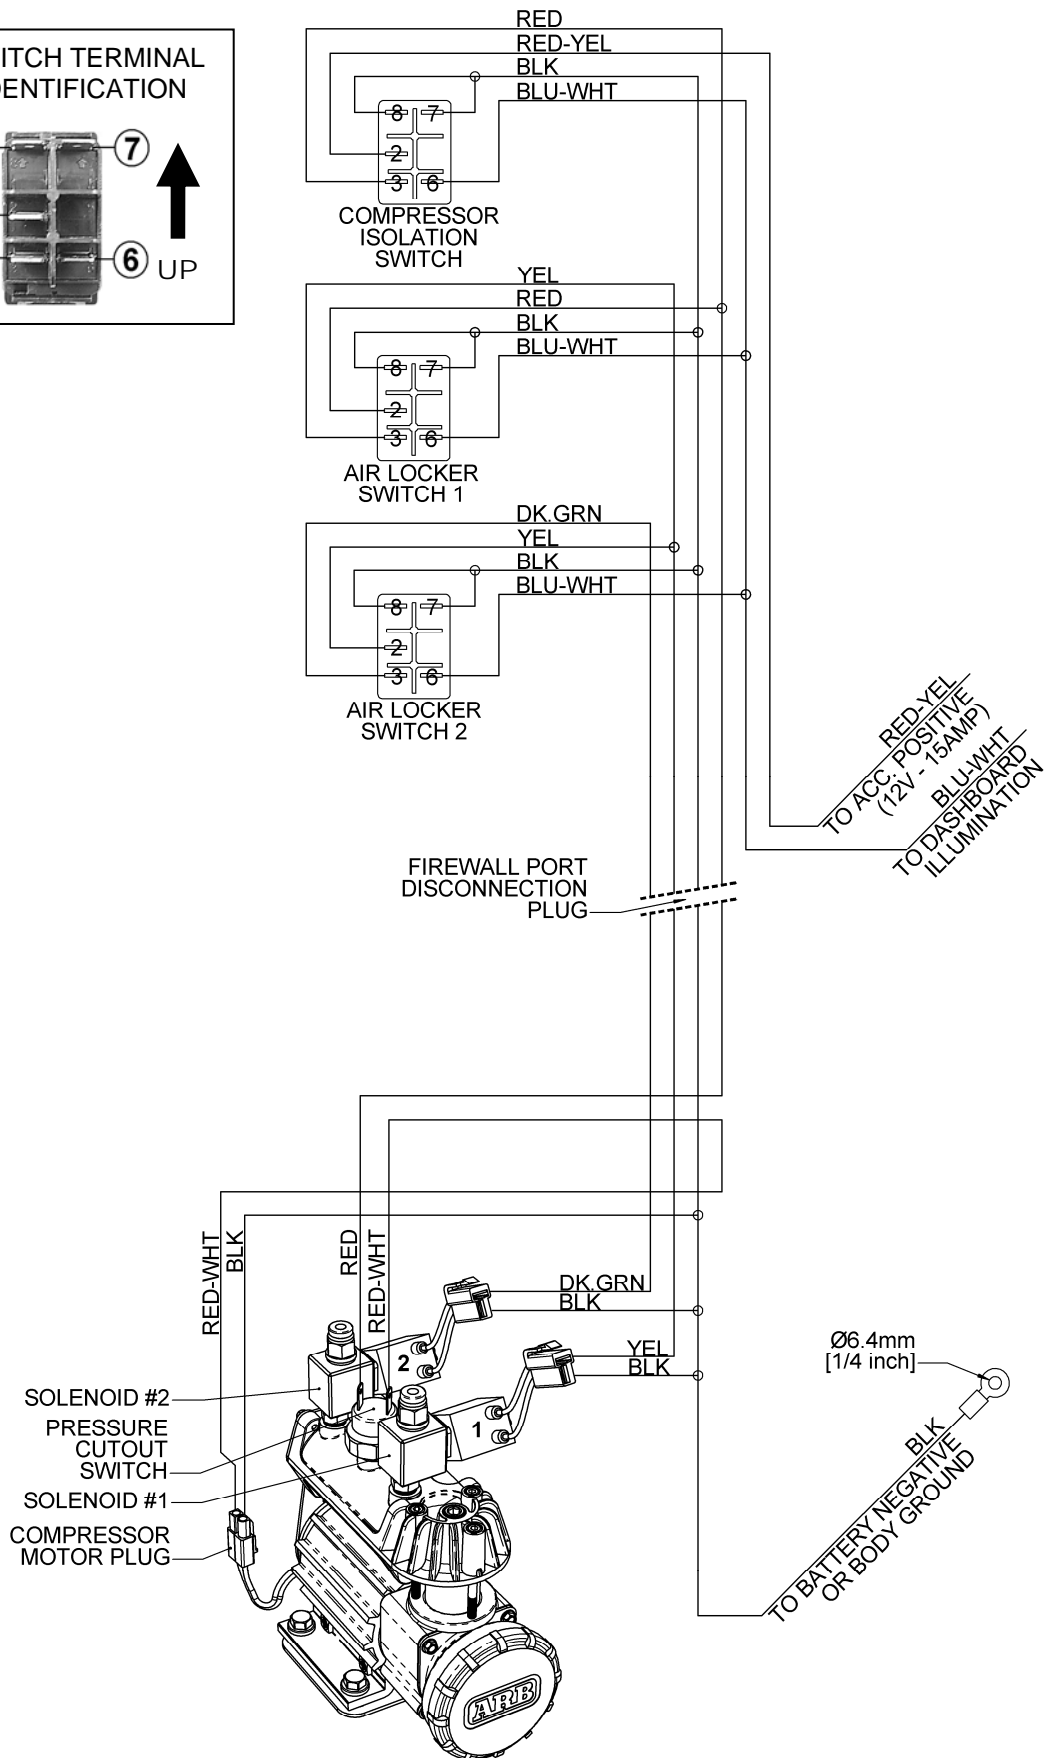

COMPRESSOR WIRING DIAGRAMS

RDCKA 12V VEHICLE LOOM

RDCKA24 24V VEHICLE LOOM

COMPRESSOR WIRING DIAGRAMS

CKSA12 12V-15A VEHICLE LOOM (180408)

COMPRESSOR WIRING DIAGRAMS

CKMA SERIES 12V / 24V-40A VEHICLE LOOM (180409)

COMPRESSOR WIRING DIAGRAMS

CKMTA SERIES 12V / 24V-80A VEHICLE LOOMS (180414,180415)