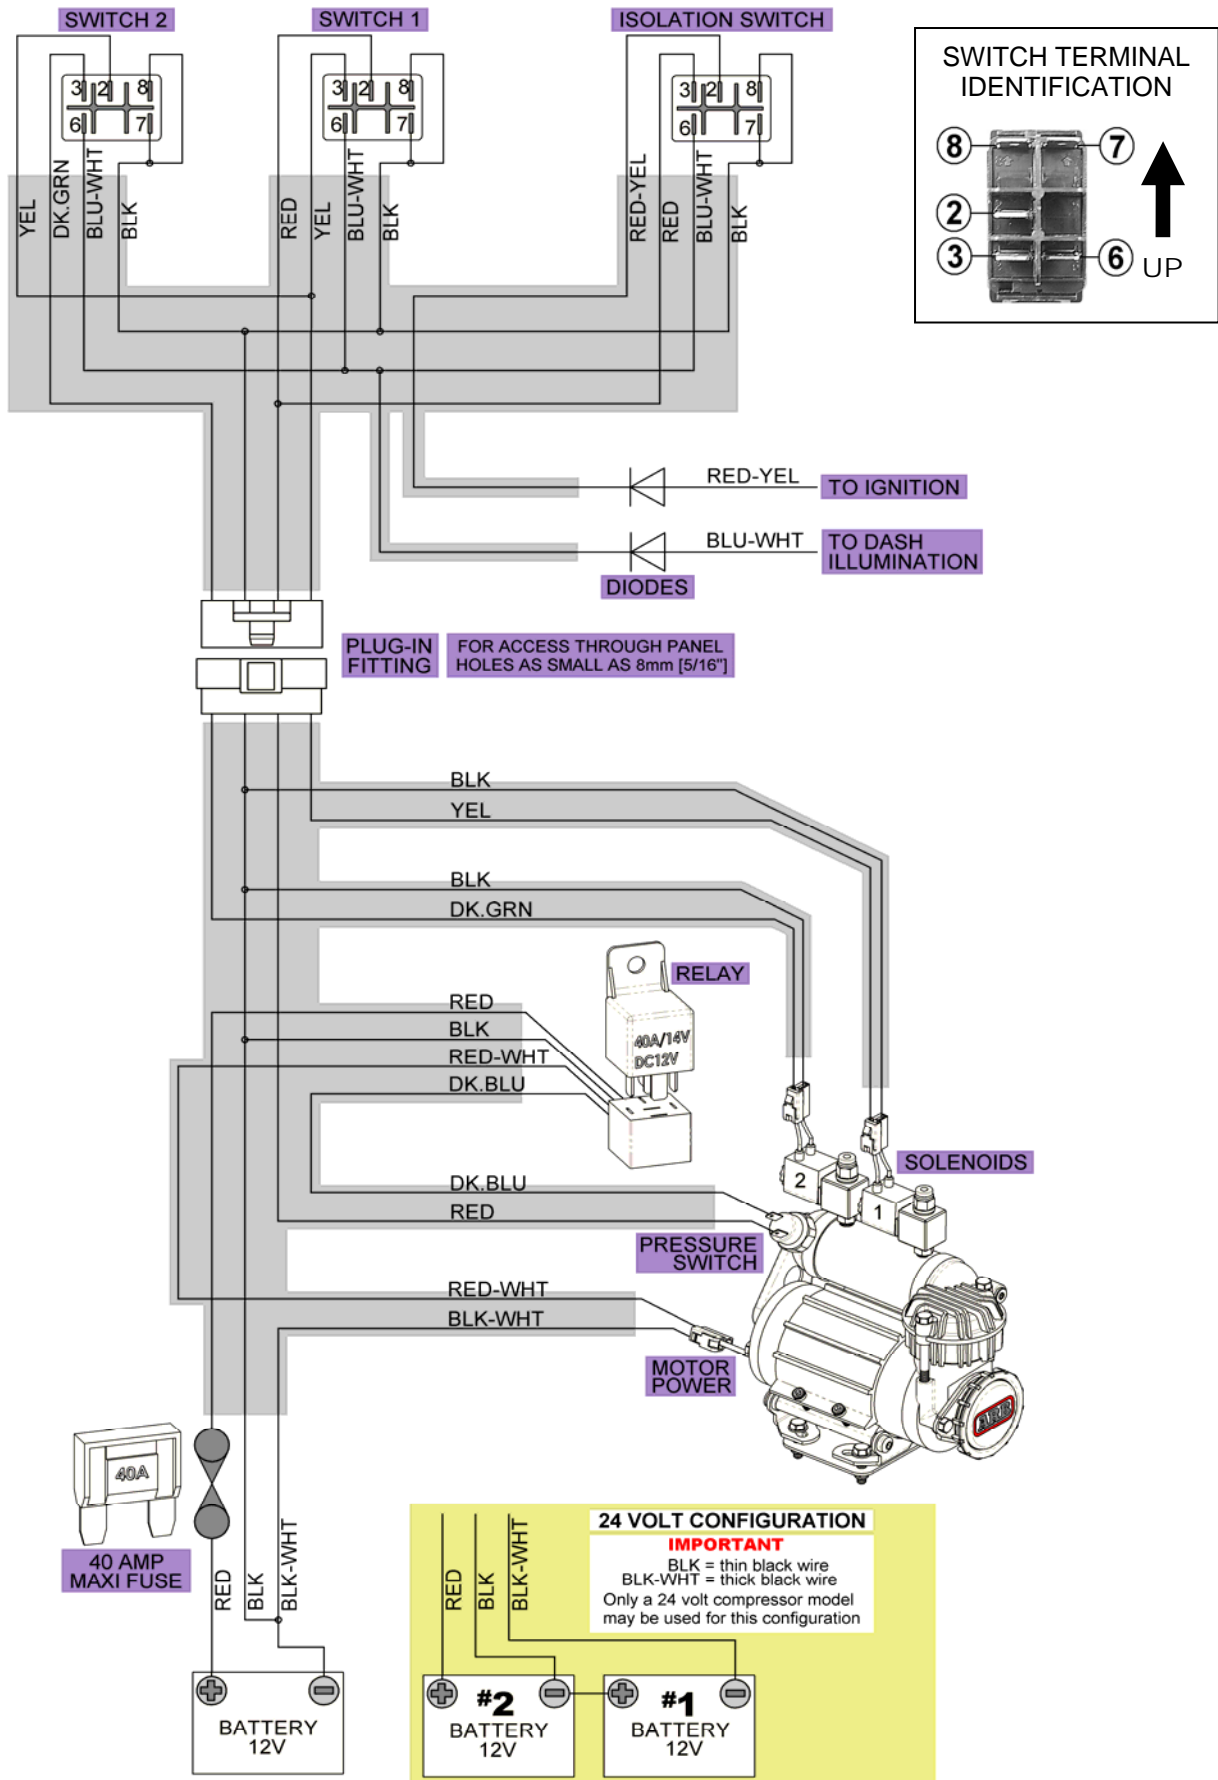

COMPRESSOR WIRING DIAGRAMS

RDCKA 12V VEHICLE LOOM

RDCKA24 24V VEHICLE LOOM

COMPRESSOR WIRING DIAGRAMS

CKSA12 12V-15A VEHICLE LOOM (180408)

COMPRESSOR WIRING DIAGRAMS

CKMA SERIES 12V / 24V-40A VEHICLE LOOM (180409)

COMPRESSOR WIRING DIAGRAMS

CKMTA SERIES 12V / 24V-80A VEHICLE LOOMS (180414,180415)