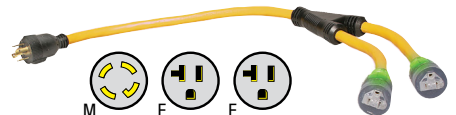

GENERATOR Y-ADAPTER

Adapter L14-30P adapts one locking 120V/30A plug to two lighted 5-20 receptacles

19-3355	17362	L14-30 M (2) - 5-20 F