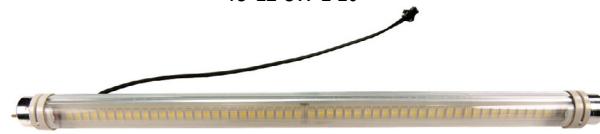

SOFT WHITE LED REPLACEMENTS FOR FLUORESCENT TUBES

18-1773 50708 12" Replacement for F8T5/CW; 30 LED 4.1W, Pkg/1 #T5-12-SW-1 10

18-1675 50713 18" Replacement for F15T8/CW; 54 LED, 7.5W, Pkg/1 #T8-18-SW-1 10

LED BULB & FIXTURE PLANOGRAMS

Arcon offers two Plan-O-Gram assortments, each of which is designed to maximize your profitability in a minimum amount of space. The large assortment includes 27 bulb skus and 15 fixtures, and is merchandised in a 48" section. We include a complete display kit to make this LED assortment stand out in your store. The smaller assortment is ideal for end-caps in your store and includes 41 bulb skus and 2 fixtures. The Arcon LED Plan-O-Gram is set up to provide a 36" or 48" area of display for RV LED product. It is offered in English or French versions and places 40+ different skus in an area for sale in a store.