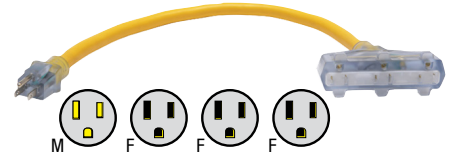

## STRIPPED POWER CORDS

Feature molded male plug on one end and stripped other end

19-3307	14247	30A M-Stripped, 25ft.
19-3332	14250	50A M-Stripped, 25 ft.

## GENERATOR ADAPTER

Enables you to connect a 30A 120V RV extension cord to your generator's twist-lock L5-30 power outage receptacle.

19-3356	14977	L5-30 M - 30A F, 12"
---------	-------	----------------------