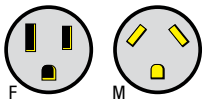

19-3358 19186 50A Male Cord End  
19-3725 19194 50A Female Cord End

*Products with a CSA or cUL designation are certified for sale in Canada.*

14366

14372

14368

14245

14362C

14365C