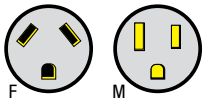

19-3358 19186 50A Male Cord End  
19-3725 19194 50A Female Cord End

*Products with a CSA or cUL designation are certified for sale in Canada.*

14366

14372

14368

14245

14362C

14365C