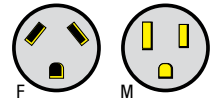

ECONOMY SERIES PIGTAIL ADAPTERS

- Made of durable PVC with solid brass contacts
- Black cord
- Do not have a handle and are only available in bulk.
- Easy grip on both ends
- Manufactured of flexible flat bonded 10/3 gauge wire.
- Not UL listed

Economy Series FLAT WIRE PIGTAIL ADAPTERS

Bulk; Black

19-3333	14243	30A F-50A M, 18"
19-3308	14244	50A F-30A M, 18"
19-3719	14246	30A F-15A M, 12"

Economy Series TEMPORARY PIGTAIL ADAPTERS

Bulk; Black

19-4498	14239C	15A F-30A M, 18" CSA
19-4499	14240C	30A F-15A M, 18" CSA
19-4539	14241C	30A F-50A M, 18" CSA
19-4542	14242C	50A F-30A M, 18" CSA
19-3329	14370	30A F-15A M, 9"

Products with a CSA or cUL designation are certified for sale in Canada.

14244