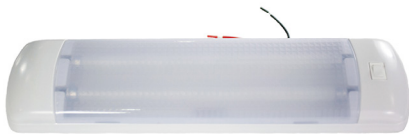

FLUORESCENT LIGHTS

- Available in 16 watt and 30 watt
- Sleek Euro style design
- Surface mount for easy installation
- Features on/off rocker switch

16 watt is 16 7/8" L x 4 3/8" W; 1 3/8" H, uses two 8-Watt, 12" F8T5/CW fluorescent tubes. Draws only 1.8 total amps

18-0507 13812 Crd/1