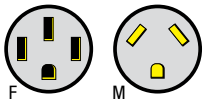

14372

PREMIUM SERIES PIGTAIL ADAPTERS

- Sturdy pull-handle is designed for easy retrieval
- Pull-handle lays flat against plug
- Outlet covers can be fully closed over plug during use
- High-visibility yellow
- Constructed of durable PVC with solid brass contacts
- Not UL listed

Premium Series FLAT WIRE PIGTAIL ADAPTERS

Flexible flat bonded 10/3 ga. wire. Packaged; Yellow/Black

19-3313	14366	30A F-15A M, 12"
19-3324	14368	30A F-50A M, 18"
19-3321	14372	50A F-30A M, 18" CSA

Premium Series TEMPORARY PIGTAIL ADAPTERS

Packaged; Yellow/Black

19-3720	14245	30A F-15A M, 9"
19-4543	14362C	15A F-30A M, 18" CSA
19-4544	14365C	30A F-15A M, 18" CSA
19-4545	14367C	30A F-50A M, 18" CSA
19-4546	14371C	50A F-30A M, 18" CSA

Products with a CSA or cUL designation are certified for sale in Canada.