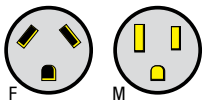

19-3358 19186 50A Male Cord End  
19-3725 19194 50A Female Cord End

*Products with a CSA or cUL designation are certified for sale in Canada.*

14366

14372

14368

14245

14362C

14365C