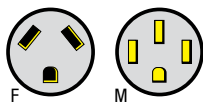

19-3358 19186 50A Male Cord End  
19-3725 19194 50A Female Cord End

*Products with a CSA or cUL designation are certified for sale in Canada.*

14366

14372

14368

14245

14362C

14365C