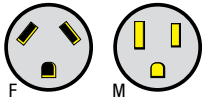

14366

PREMIUM SERIES PIGTAIL ADAPTERS

- Sturdy pull-handle is designed for easy retrieval
- Pull-handle lays flat against plug
- Outlet covers can be fully closed over plug during use
- High-visibility yellow
- Constructed of durable PVC with solid brass contacts
- Not UL listed

Premium Series FLAT WIRE PIGTAIL ADAPTERS

Flexible flat bonded 10/3 ga. wire. Packaged; Yellow/Black

19-3313	14366	30A F-15A M, 12"
19-3324	14368	30A F-50A M, 18"
19-3321	14372	50A F-30A M, 18" CSA

Premium Series TEMPORARY PIGTAIL ADAPTERS

Packaged; Yellow/Black

19-3720	14245	30A F-15A M, 9"
19-4543	14362C	15A F-30A M, 18" CSA
19-4544	14365C	30A F-15A M, 18" CSA
19-4545	14367C	30A F-50A M, 18" CSA
19-4546	14371C	50A F-30A M, 18" CSA

Products with a CSA or cUL designation are certified for sale in Canada.