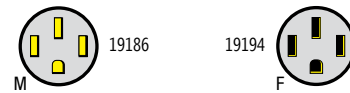

50A

- Used for creating custom extension cords and adapters
- Yellow grasp handles allow for easier plug removal and night visibility
- Constructed of high impact plastic and solid brass contacts
- cUL approved

19-3358 19186 50A Male Cord End
19-3725 19194 50A Female Cord End

Products with a CSA or cUL designation are certified for sale in Canada.