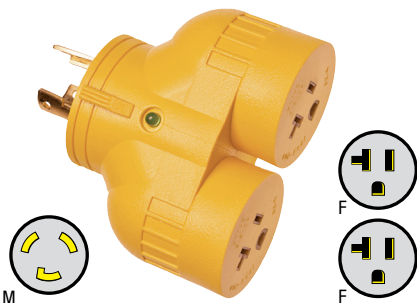

### 30A 120V SURGE PROTECTOR

03-8106 19658 30A 120V Surge Protector

- Operating Current: 30A
- Operating Voltage: 120V
- Operating Wattage: 3600W
- Frequency: 60Hz
- Plug/Receptacle Type: TT-30P / TT-30R
- Low Voltage Detection: Appx.  $\leq 106V$
- 3600 Joules of Power Suppression
- 3 Modes of Protection: Hot, Ground, & Neutral
- 1 Year Limited Liability Warranty

### 50A 240V SURGE PROTECTOR

31-8107 19666 50A 240V Surge Protector

- Operating Current: 50A
- Operating Voltage: 240V (120V per line)
- Operating Wattage: 12,000W
- Frequency: 60Hz
- Plug/Receptacle Type: 14-50P / 14-50R
- Low Voltage Detection: Appx.  $\leq 106V$  (per line)
- 7200 Joules of Power Suppression
- 4 Modes of Protection: Hot L1, Hot L2, Ground, & Neutral
- 1 Year Limited Liability Warranty

08-0018 64408 Coil Heater  
08-0019 64409 Ceramic Heater

**COIL HEATER**  
10.375" H

**CERAMIC HEATER**  
7.5" H

**30A RV TWIST LOCK ADAPTER**  
19-3724 14398 L5-30 x 30A Adapter

**30A RV TWIST LOCK ADAPTER**  
19-3353 11827 L5-30 x 5-20 Adapter

**30A EASY GRIP ROUND ADAPTER**  
Made of durable UV protected PVC with solid brass contacts. Bulk.  
19-3335 14018 30A F-50A M  
19-1138 14018C 30A F-50A M CSA

**50A EASY GRIP ROUND ADAPTER**  
Made of durable UV protected PVC with solid brass contacts. Bulk.  
19-3334 14014 50A F-30A M  
19-1003 14014C 50A F-30A M CSA