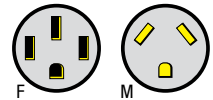

ECONOMY SERIES PIGTAIL ADAPTERS

- Made of durable PVC with solid brass contacts
- Black cord
- Do not have a handle and are only available in bulk.
- Easy grip on both ends
- Manufactured of flexible flat bonded 10/3 gauge wire.
- Not UL listed

Economy Series FLAT WIRE PIGTAIL ADAPTERS

Bulk; Black

19-3333	14243	30A F-50A M, 18"
19-3308	14244	50A F-30A M, 18"
19-3719	14246	30A F-15A M, 12"

Economy Series TEMPORARY PIGTAIL ADAPTERS

Bulk; Black

19-4498	14239C	15A F-30A M, 18" CSA
19-4499	14240C	30A F-15A M, 18" CSA
19-4539	14241C	30A F-50A M, 18" CSA
19-4542	14242C	50A F-30A M, 18" CSA
19-3329	14370	30A F-15A M, 9"

Products with a CSA or cUL designation are certified for sale in Canada.

14243