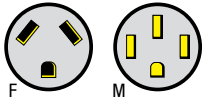

19-3358 19186 50A Male Cord End  
19-3725 19194 50A Female Cord End

*Products with a CSA or cUL designation are certified for sale in Canada.*

14366

14372

14368

14245

14362C

14365C