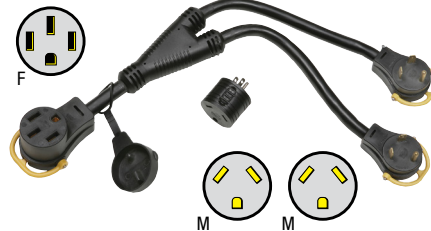

## GENERATOR ADAPTER

Enables you to connect a 30A 120V RV extension cord to your generator's twist-lock L5-30 power outage receptacle.

19-3356	14977	L5-30 M - 30A F, 12"
---------	-------	----------------------

## GENERATOR POWER BLOCK

- Adapts one 5-15 plug to three lighted 5-15 receptacles
- Lighted ends confirm power

19-3327	17360	L5-15 M (3) - 5-15 F
---------	-------	----------------------

## PREMIUM SERIES STRIPPED TEMPORARY 18" PIGTAILS

- Made of durable PVC with pull-handle
- Solid brass contacts; Not UL listed

19-3303	14363	30A F-Stripped, 18"
19-3319	14369	30A M-Stripped, 18"

## MULTI-MAX ADAPTER KIT

- Two 17" 30A cords attached to one 6" 50A cord
- Uses two 120V/30A circuits and one 30A-20A adapter (included) to provide 240V/50A of service
- Use a 15A-30A adapter and one 30A cord to hook a 50A RV service cord to a 120V outlet at home