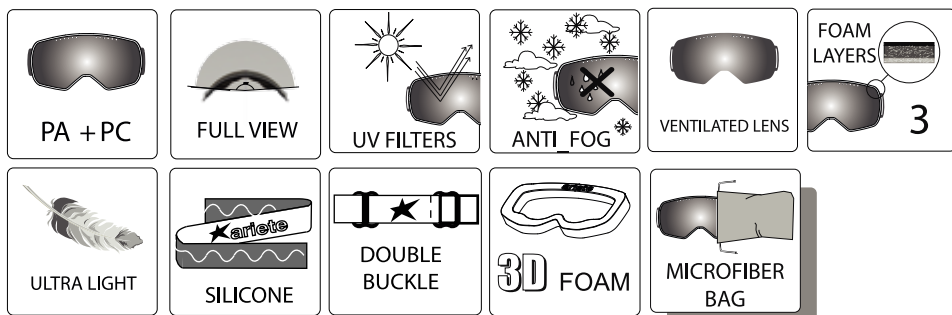

A.V.S. ARIETE VENTILATION SYSTEM

The *Ariete Ventilation System* uses carefully chosen areas for the intake and exhaust of cooling air. Airflow from the goggles, whose upper front profile is specially lowered to aid this process, enters the collecting vents at the front of the helmet, flows across the rider's head, and leaves the back of the helmet in a continuous process.

Cristiano Bordi – Hot Ice Snowboard

PANORAMA

MAIN FEATURES

Frameless goggles: Ultra Lightweight, Tough material for low-temperature flexibility

Lens: Double, Spherical, ventilated lens, Inner anti-fog lens, UV rays total protection, no optical distortion

Foam: 3D Thermo-formed sponge lining for unmatched comfort and feel

1st layer is technical foam with closed cells

2nd layer is super-soft technical foam with open cells

3rd layer is hypo-allergenic pile in contact with the skin

Note: micro-fibre bag included

PANORAMA

GOGGLES & LENSES TECHNOLOGY

Spherical, machined lens
Double, ventilated lens
Inner anti-fog lens
Distortion-free lens
UV rays total protection
Full view

3D Thermo-formed sponge lining for unmatched comfort and feel
1st layer is technical foam with closed cells
2nd layer is super-soft technical foam with open cells
3rd layer is hypo-allergenic pile in contact with the skin