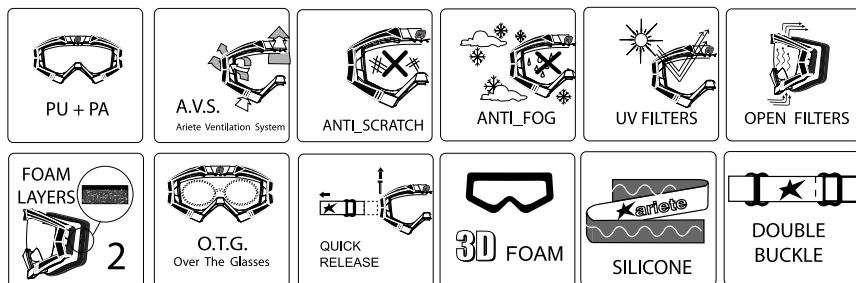

| RC FLOW

RC FLOW

MAIN FEATURES

Frame: tough PUR frame for low-temperature flexibility, anti - UV colors, logo in lacquered metal, QD claws for head-band attachment, Over the glasses model (OTG), AVS Ariete Ventilation System

- 1 super-soft technical foam layer with open cells
- 1 layer of black hypo-allergenic pile in contact with the skin

Strap: elastic strap with 1 anti-slip silicone bead, QD pin allows headband to be removed and cleaned, double buckle