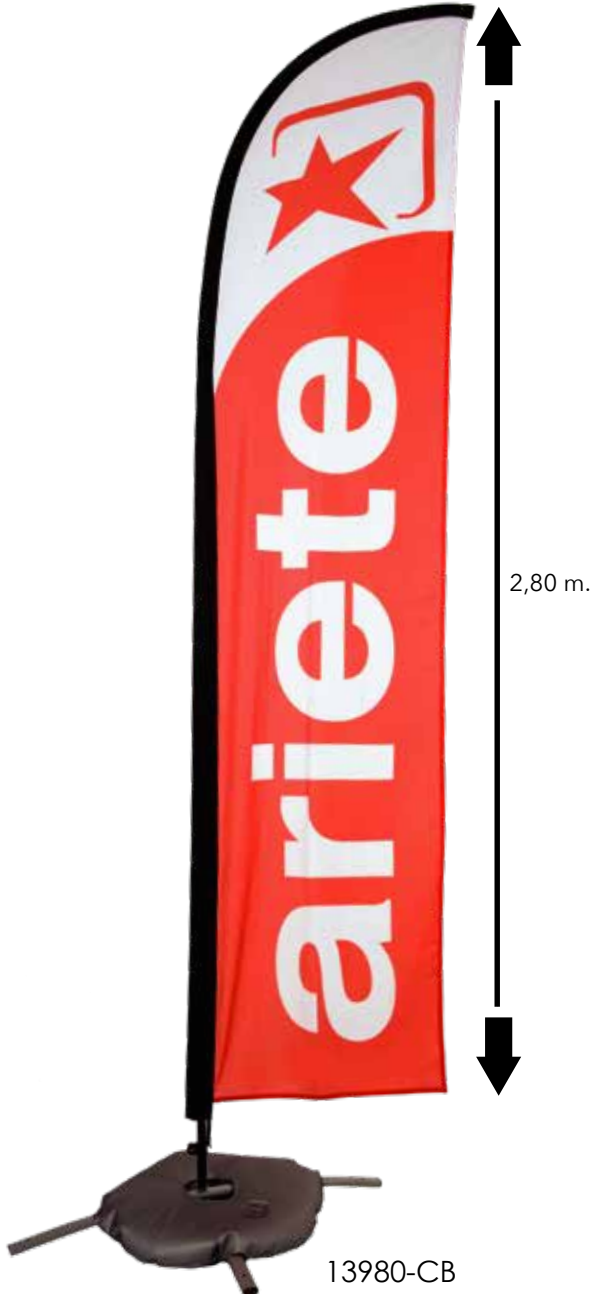

MERCHANDISING