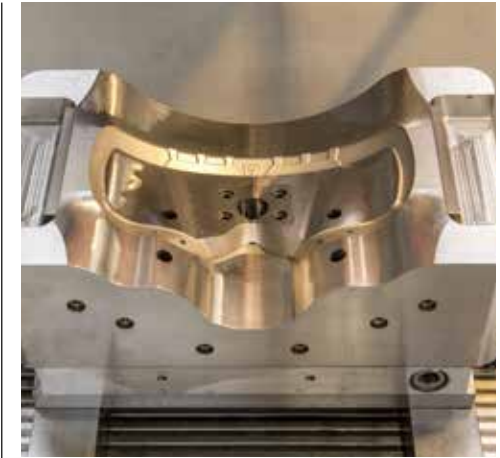

ERGONOMICS AND AVANT-GARDE DESIGN

The shape of Ariete goggle frames was born from experience under extreme conditions. Ariete technicians have focused on the ergonomics of the frame to ensure that it perfectly fits the rider's face.