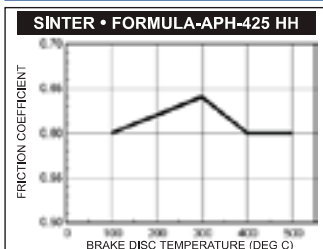

SUPERSPORT

Part No. Example LMP 286 SF