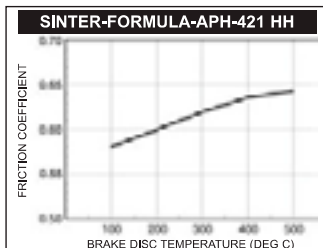

SCOOTER MAXI

Part No. Example LMP 340 SM