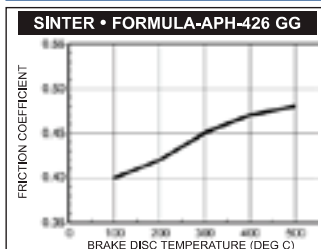

SUPERSPORT

Part No. Example LMP 156 SR