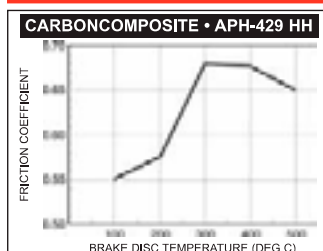

ROAD RACING

Part No. Example LMP 234 CRR