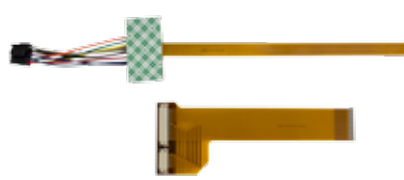

AXi-GM2-R
■ GM 07-12