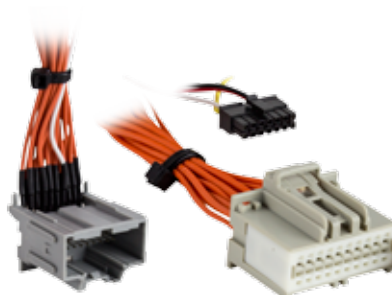

Axi-GMMLX-C
■ GM 12-UP