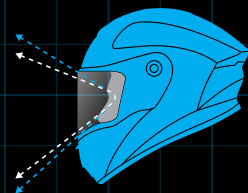

VERTICAL INCREASE IN FIELD OF VIEW

--- TRADITIONAL FIELD OF VIEW
- - - STAR FIELD OF VIEW