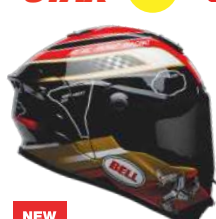

ACE CAFE MATTE BLACK

RACE STAR

MATTE BLACK

MATTE BLACK/GREY TRACER

STAR ^{Mips} NEW FOR 2018

NEW
ISLE OF MAN 18.0 GLOSS
BLACK/GOLD

NEW
GLOSS HI-VIZ GREEN/BLACK
TORTION

NEW
GLOSS COPPER/WHITE/BLACK
TORTION