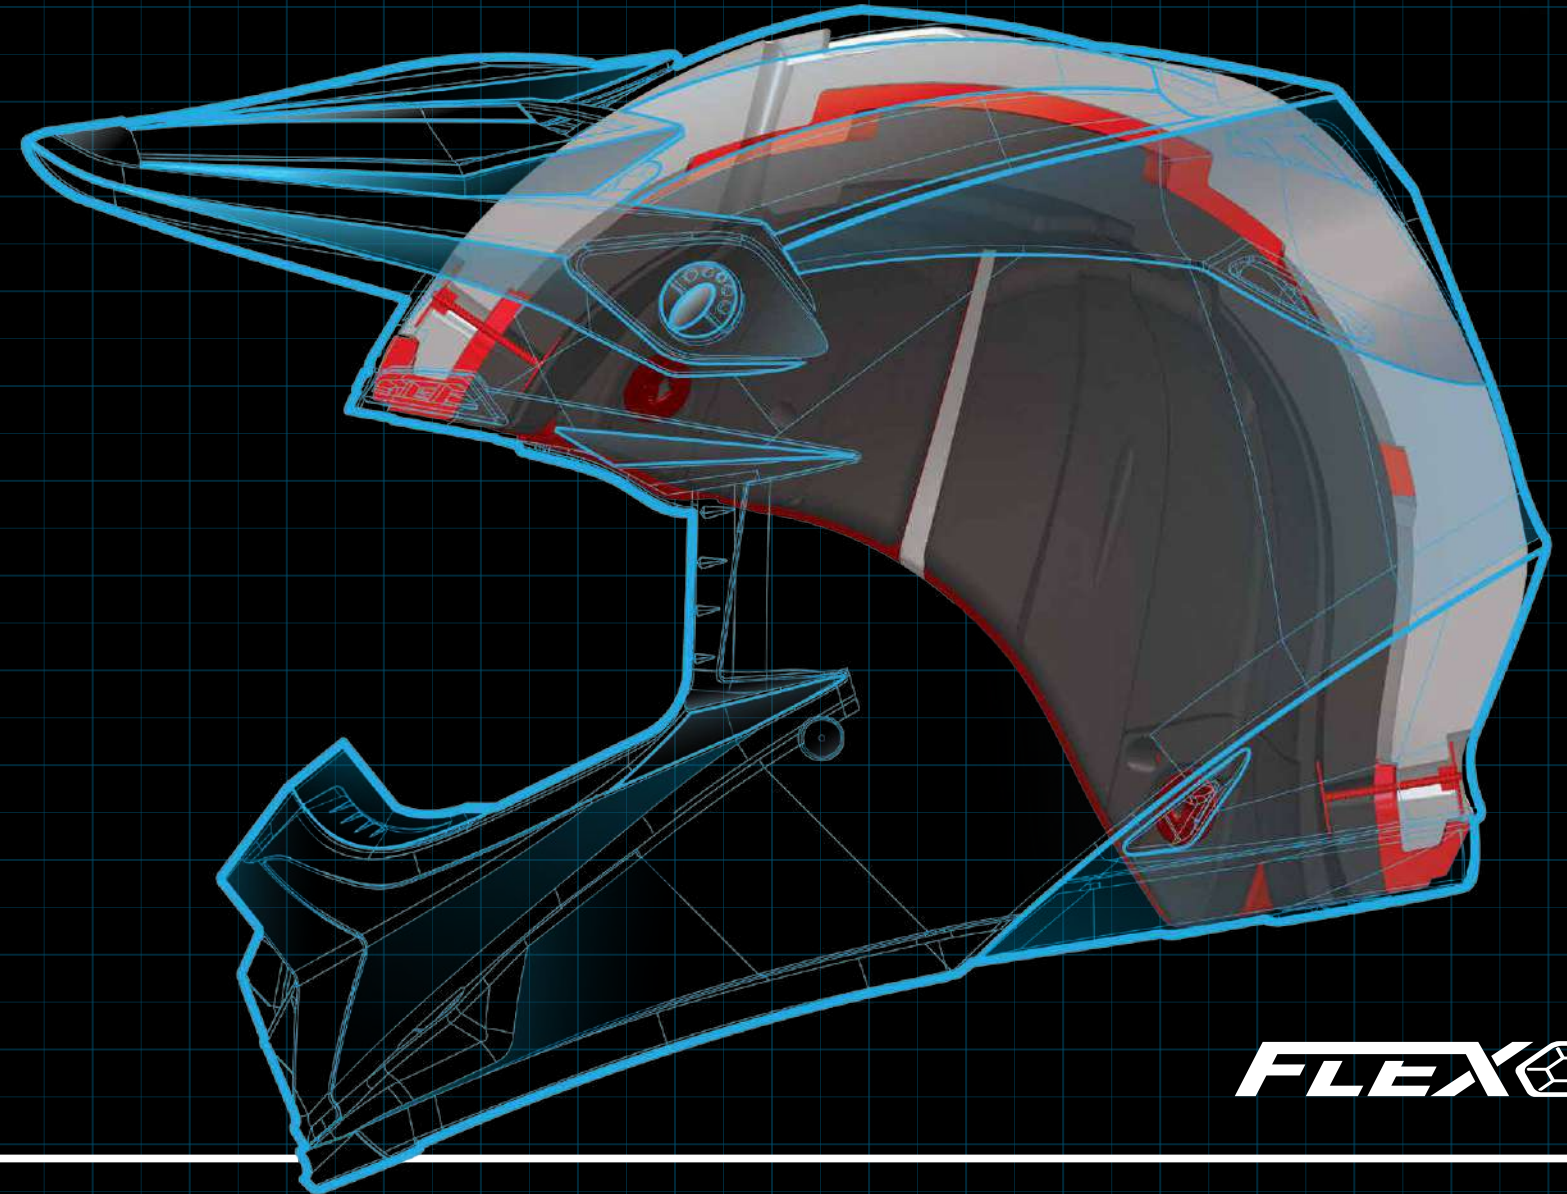

MOTO-9 FLEX.

SETTING THE STANDARD FOR RIDER PROTECTION

FLEX

THE CORE TECHNOLOGIES

PROGRESSIVE LAYERING

A first-of-its kind, three-layer impact liner designed to manage energy from three potential impact scenarios: low, mid and high-speed.

ADAPTIVE FIT

Segmented construction, automatically conforming to a rider's head for a better fit and more predictable energy management.

ROTATIONAL ENERGY MANAGEMENT

A "slip zone" within the impact liner allows for subtle movement between the inner layers and works to reduce rotational energy transfer from angular impacts.

VENTILATION

With the new segmented and flexible liner in the Moto-9 Flex, we were able to add to the proven Velocity Flow Ventilation system to make an even cooler helmet.

HOW IT ALL WORKS

EPO: THE SOFTER SIDE OF HEAD PROTECTION

Designing a progressive, layered impact liner requires a special material for managing low speed impacts. Working with the Advanced Concepts Group at BRG Sports, we discovered Expanded Polyolefin or "EPO". Unlike EPP or EPS, EPO is a soft and flexible low-density polymer that, when placed between the EPP and EPS layers, works incredibly well to dampen low-threshold impacts. By combining these 3 unique materials at varying densities, we've created an energy management system that excels in low, mid, and high-speed impacts.