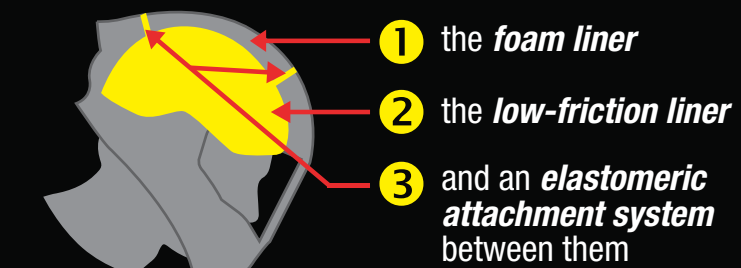

COMPREHENSIVE PROTECTION WITH MIPS

MIPS SLIP PLANE

This low-friction slip plane is designed to reduce rotational force during certain impacts by allowing movement in all directions.

ELASTOMETRIC RETENTION

Four elastomeric bands interact with the slip plane to ensure the slip plane is in correct position before an impact.

HOW DOES IT WORK?

There are three main components to a MIPS-equipped helmet:

In an impact, the foam liner dissipates force. Additionally, the elastomeric attachment system stretches to allow the foam liner to rotate independently around the low-friction liner and your head.

Although the MIPS system only rotates a few millimeters, that movement may reduce the amount of rotational force that could be transferred to your brain.

WHAT IS MIPS?

MIPS is a leading slip plane technology inside the helmet designed to reduce rotational forces that can result from certain impacts.