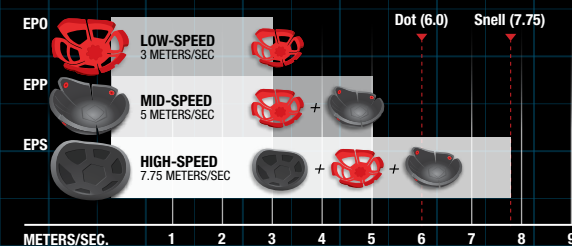

PROGRESSIVE LAYERING BREAKDOWN

EXPERIENCE IS THE DIFFERENCE

When you've been around as long as Bell, it's safe to say you've done a couple of things right. To evolve the Moto-9's fit, we drew inspiration from Bell Bike's segmented liner to create an all new, moto-ready, flexible liner that adapts to different head proportions. The result is a better fitting, more ventilated helmet.