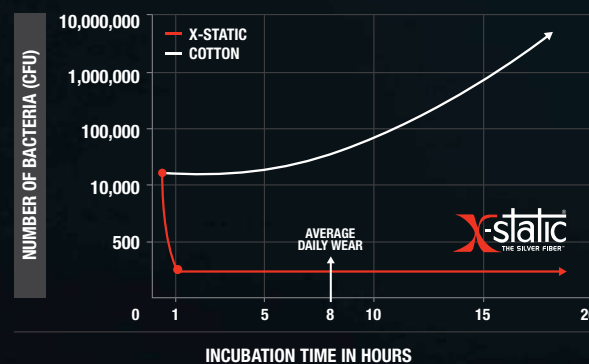

STAR NOW WITH MIPS

BUILT FROM THE PRO STAR PEDIGREE, THE STAR DELIVERS PERFORMANCE AT A PRICE POINT THE EVERYDAY RIDER CAN APPRECIATE.

THE FEATURES

TRI-MATRIX COMPOSITE SHELL

A proprietary mix of Aramid, carbon fiber, and fiberglass delivers all the strength of carbon fiber in a more budget-protecting package

X-STATIC® XT2 SILVER LINER

A leader in antimicrobial fabric technology, X-Static material is clinically-proven to provide bacteria and odor protection throughout the life of the liner

EYEWEAR COMPATIBLE

Using prescription glasses or a preferred pair of shades is now possible with eyewear arm pockets woven right into the interior liner

MIPS® MULTI-DIRECTIONAL IMPACT PROTECTION SYSTEM

MIPS® is a leading slip-plane technology inside the helmet designed to reduce rotational forces that can result from certain impacts

STAR

THE POWER OF SILVER

X-STATIC DELIVERS PERFORMANCE WITHOUT FUNK

X-Static fibers are permanently bonded with a layer of 99.9% pure metallic silver. This silver layer is the key to X-Static's powerful antimicrobial properties, as it creates an ionic shield that permanently inhibits the growth of bacteria and fungi.

Fabrics made with X-Static fibers are flexible, with the natural look and feel of traditional textiles, while offering all the benefits of pure silver.

A CLOSER LOOK AT THE TRI-MATRIX COMPOSITE SHELL

Woven synthetic fibers have long been proven to be some of the most practical solutions where lightweight strength is required. Our Tri-Matrix shell utilizes the combined power and superior characteristics of these race-proven synthetics, offering unmatched strength and durability.