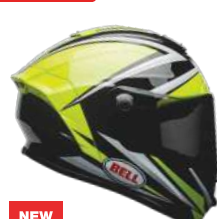

ACE CAFE MATTE BLACK

RACE STAR

MATTE BLACK

MATTE BLACK/GREY TRACER

STAR ^{Mips} NEW FOR 2018

NEW
ISLE OF MAN 18.0 GLOSS
BLACK/GOLD

NEW
GLOSS HI-VIZ GREEN/BLACK
TORTION

NEW
GLOSS COPPER/WHITE/BLACK
TORTION