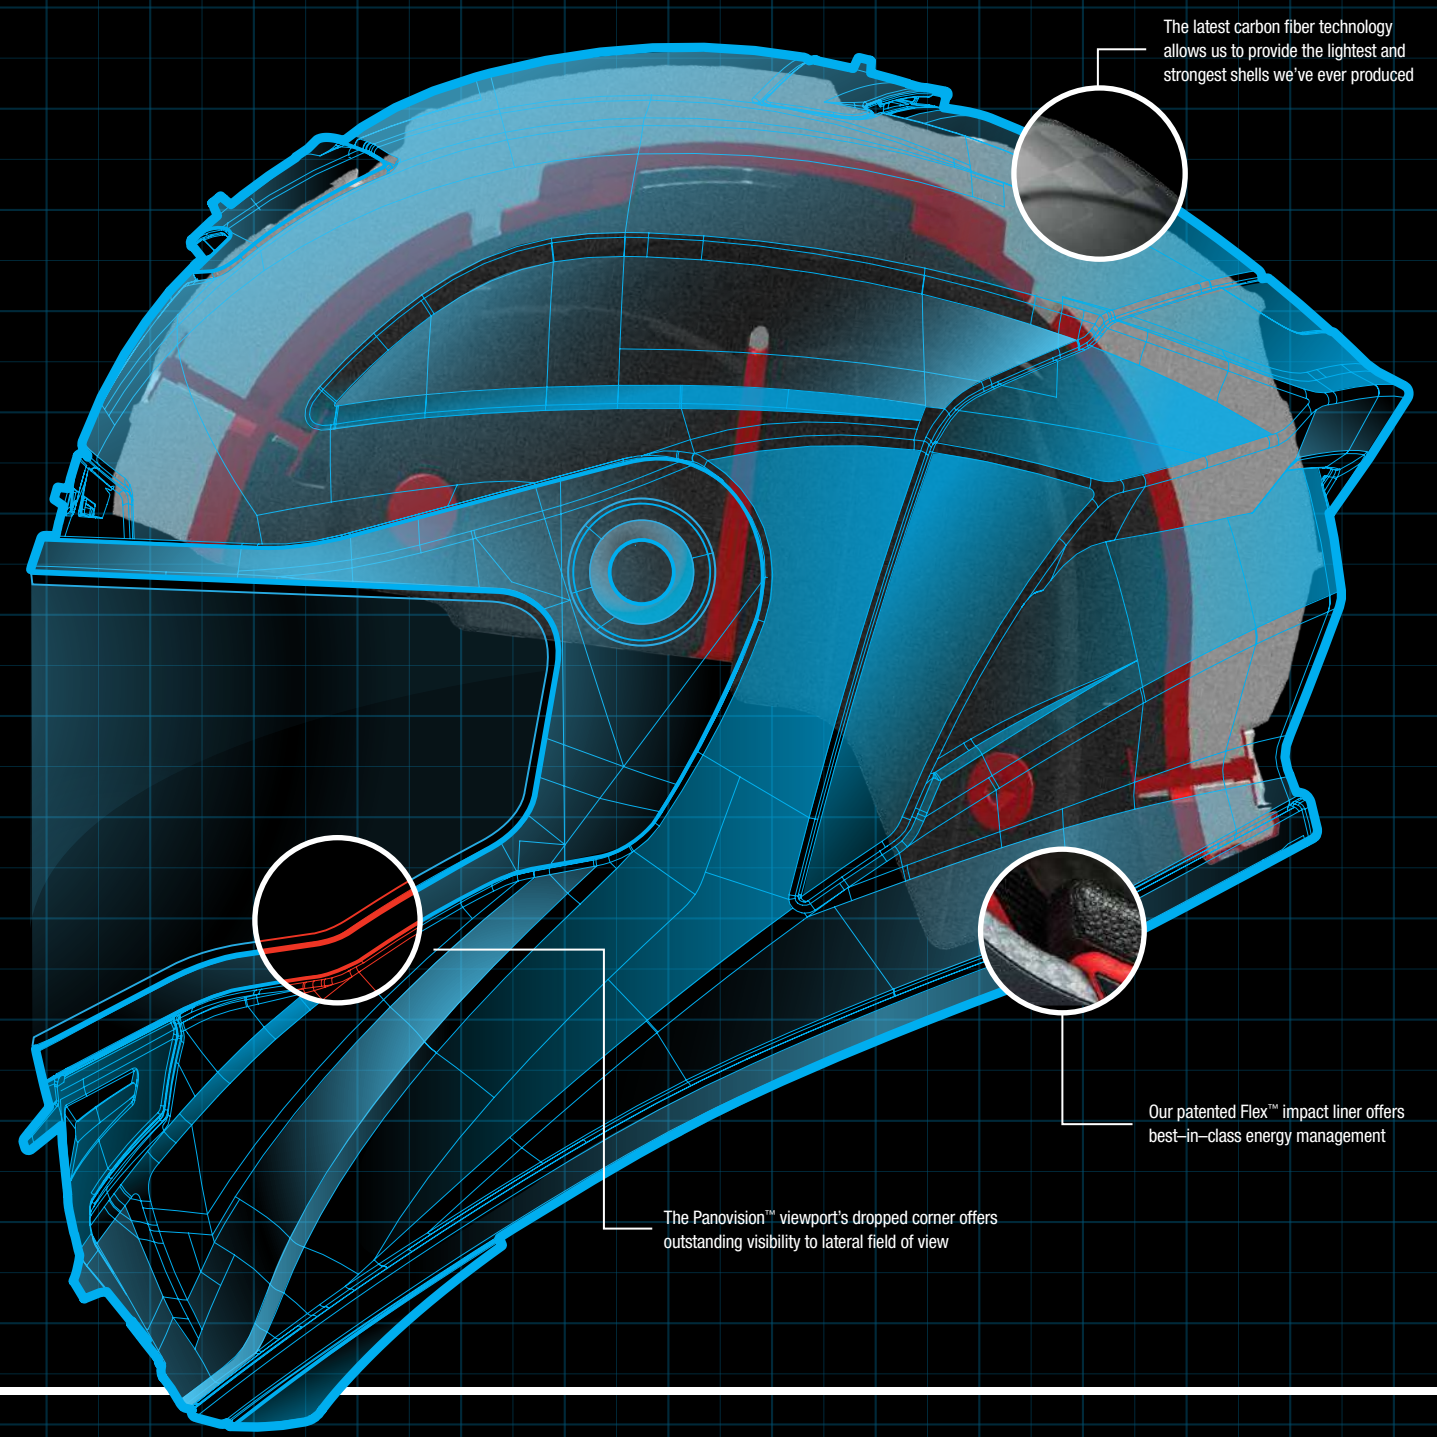

UNDER THE HOOD

THE STAR. RE-IMAGINED PERFORMANCE FROM START TO FINISH.

The latest carbon fiber technology allows us to provide the lightest and strongest shells we've ever produced

Our patented Flex™ impact liner offers best-in-class energy management

The Panovision™ viewport's dropped corner offers outstanding visibility to lateral field of view

REINVENTED FIELD OF VIEW

The Star offers an entirely new viewport creating better vertical and lateral field of view and even greater head-check visibility

FIELD TESTED AND DEVELOPED

Working with professional riders on the track is the best way to understand the challenge and generate solutions quickly

OPTIMIZED AERODYNAMICS

Using our state-of-the-art wind tunnel, we fine-tuned the Star's aerodynamics with advanced riding simulations

MORE SIZES. MORE PERFORMANCE.

Offering 6 EPS and 6 shell sizes allows a more proportional fit and improved performance, especially at high speeds

BROADEN YOUR HORIZON

PANOVISION™ VIEWPORT INCREASES FIELD OF VIEW

No matter what or how you ride, one factor remains constant: the need for maximum visibility. Whether racing or going on a simple ride in the mountains, the ability to make safe headchecks and see obstacles clearly is critical.

The Panovision viewport in the Star offers riders additional vertical and lateral visibility over the previous Star and more traditional viewports. This allows the rider to see better in a tight or tucked position and make safer lane changes and head-checks.

VERTICAL INCREASE IN FIELD OF VIEW

--- TRADITIONAL FIELD OF VIEW
- - - STAR FIELD OF VIEW

LATERAL INCREASE IN FIELD OF VIEW

PURPOSE BUILT: RACEVIEW VS STREETVIEW

The Star features two unique profile shapes for two distinctly different types of riding. The Raceview profile used on the Pro Star and Race Star uses an orientation specifically optimized for a tucked, more compact position. Conversely, the Streetview profile used for the Star is designed for a more upright, sport or touring position.

RACEVIEW

Requires a higher brow line and chin.

STREETVIEW

Features a dropped brow and different collar profile.

PICK THE RIGHT HELMET FOR YOUR RIDING

The Raceview profile is for a rider that enjoys a tight position and pushing their skills. The Streetview profile is designed for a less aggressive rider.