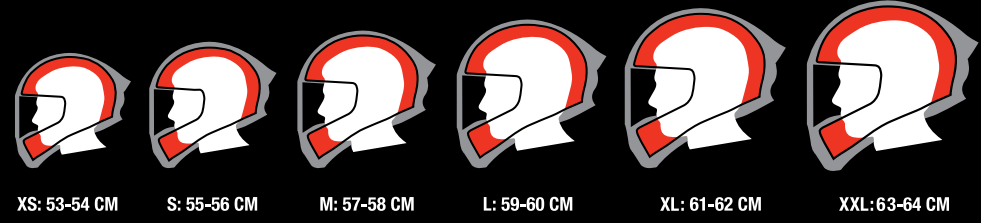

The All New
BELL ProFIT SYSTEM

The ProFIT system's 6 shells ensure that riders experience a more proportional fit that's optimized for weight, size, and stability.