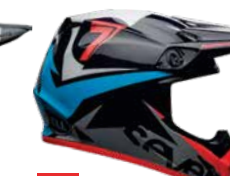

NEW SEVEN IGNITE GLOSS NAVY/CORAL