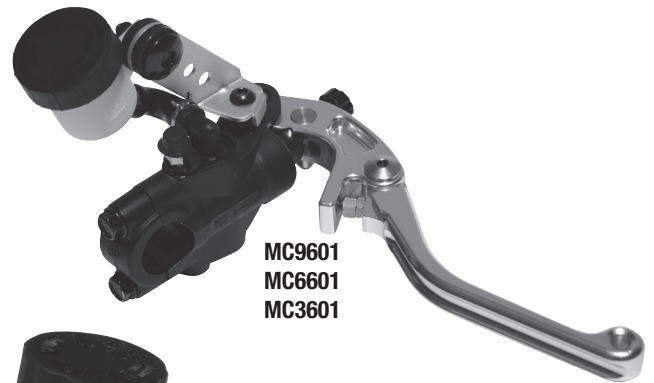

MC9601
MC6601
MC3601

MC9603
MC6603

KR0106R

KR0024

RS-C1

The entry level radial clutch master cylinder with full machined lever system. It comes in 2 different piston diameters: 13-16

SERIES >	RS-C1
DESCRIPTION >	M-CYLINDER CLUTCH CAST
PART NO. >	QC3601 (Ø13); QC6601 (Ø16); QC3603 (Ø13); QC6603 (Ø16)
CHARACTERISTICS >	<ul style="list-style-type: none"> • RADIAL TYPE • SILVER FOLDING LEVER FULLY MACHINED (QC3601-QC6601) • MULTI-ADJUST BLACK CLUTCH LEVER (QC6603-QC3603) • OIL 12CC RESERVOIR INCLUDED • MIRROR CONNECTION INCLUDED
ACCESSORIES >	TX - RX LINES & FITTINGS MULTI-ADJUST LEVER (PART NO.: KR0106L)