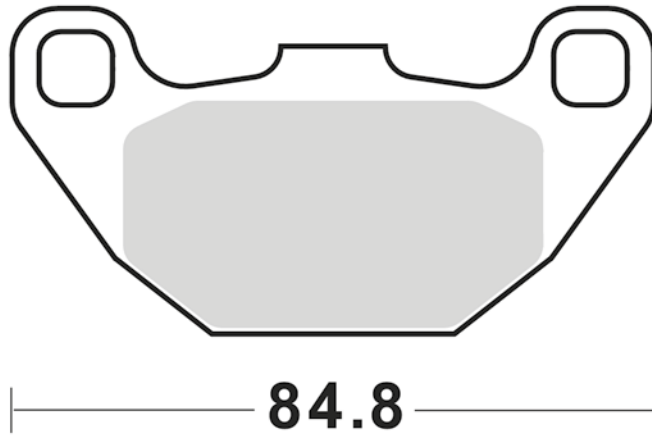

869

SM1

- Semimetallica polivalente
- Semi-metallic pad

MODELLO MODEL	CC	ANNO YEAR	POSIZIONE POSITION
KYMGCO			
AGILITY 2T R16 (Rear Drum Model)	50	2008-2017	FL
AGILITY 4T R16 (Rear Drum Model)	50	2008-2017	FL
AGILITY CARRY (Rear Drum Model)	50	2011-2017	FL
LIKE 2T (Rear Drum Model)	50	2009	FL
LIKE 4T (Rear Drum Model)	50	2009	FL
MXER	50	2003	FL/FR
MXU	50	2005	FL/FR
PEOPLE	50	1999-2011	FL
PEOPLE S 2T	50	2005-2010	FL
PEOPLE S 4T	50	2006-2011	FL
SUPER 8 2T (Rear Drum Model)	50	2009-2017	FL
SUPER 8 4T (Rear Drum Model)	50	2009-2017	FL
SUPER 9 LC	50	2002-2007	R
YUP NEW CLASSIC	50	2001	FL
AGILITY CARRY (Rear Drum Model)	125	2011-2017	FL
AGILITY R16	125	2008-2016	FL
AGILITY R16 PLUS	125	2014	FL
AGILITY RS (Rear Drum Model)	125	2009-2010	FL
LIKE	125	2009	FL
LOOKER S	125	2007-2008	FL
MXER	125	2002-2007	R

MODELLO MODEL	CC	ANNO YEAR	POSIZIONE POSITION
PEOPLE (Rear Drum Model)	125	1999-2014	FL
PEOPLE ONE (Rear Drum Model)	125	2013-2015	FL
PEOPLE S (Rear Drum Model)	125	2005-2006	FL
PEOPLE S DD	125	2007-2014	FL
SUPER 8	125	2008-2010	FL
SUPER 9	125	2000	R
AGILITY R16	150	2008-2012	FL
MXER	150	2002-2007	R
MXU	150	2005	FL/FR
PEOPLE	150	1999-2004	FL
AGILITY R16	200	2009-2017	FL
AGILITY R16i PLUS	200	2014-2017	FL
LIKE	200	2009	FL
PEOPLE S	200	2007-2014	FL
PEOPLE S (Rear Drum Model)	200	2005-2006	FL
SUPER 9	250	2000	R
SYM			
HD	125	2004-2007	FL
JOYRIDE	125	2001-2004	R
JOYRIDE	150	2001-2002	R
HD	200	2004-2007	FL
JOYRIDE	200	2001-2006	R