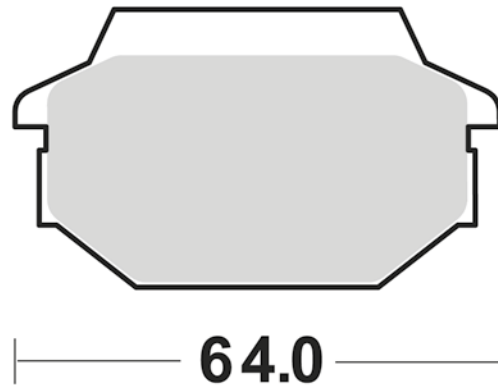

869

SM1

- Semimetallica polivalente
- Semi-metallic pad

MODELLO MODEL	CC	ANNO YEAR	POSIZIONE POSITION
KYMGCO			
AGILITY 2T R16 (Rear Drum Model)	50	2008-2017	FL
AGILITY 4T R16 (Rear Drum Model)	50	2008-2017	FL
AGILITY CARRY (Rear Drum Model)	50	2011-2017	FL
LIKE 2T (Rear Drum Model)	50	2009	FL
LIKE 4T (Rear Drum Model)	50	2009	FL
MXER	50	2003	FL/FR
MXU	50	2005	FL/FR
PEOPLE	50	1999-2011	FL
PEOPLE S 2T	50	2005-2010	FL
PEOPLE S 4T	50	2006-2011	FL
SUPER 8 2T (Rear Drum Model)	50	2009-2017	FL
SUPER 8 4T (Rear Drum Model)	50	2009-2017	FL
SUPER 9 LC	50	2002-2007	R
YUP NEW CLASSIC	50	2001	FL
AGILITY CARRY (Rear Drum Model)	125	2011-2017	FL
AGILITY R16	125	2008-2016	FL
AGILITY R16 PLUS	125	2014	FL
AGILITY RS (Rear Drum Model)	125	2009-2010	FL
LIKE	125	2009	FL
LOOKER S	125	2007-2008	FL
MXER	125	2002-2007	R

MODELLO MODEL	CC	ANNO YEAR	POSIZIONE POSITION
PEOPLE (Rear Drum Model)	125	1999-2014	FL
PEOPLE ONE (Rear Drum Model)	125	2013-2015	FL
PEOPLE S (Rear Drum Model)	125	2005-2006	FL
PEOPLE S DD	125	2007-2014	FL
SUPER 8	125	2008-2010	FL
SUPER 9	125	2000	R
AGILITY R16	150	2008-2012	FL
MXER	150	2002-2007	R
MXU	150	2005	FL/FR
PEOPLE	150	1999-2004	FL
AGILITY R16	200	2009-2017	FL
AGILITY R16i PLUS	200	2014-2017	FL
LIKE	200	2009	FL
PEOPLE S	200	2007-2014	FL
PEOPLE S (Rear Drum Model)	200	2005-2006	FL
SUPER 9	250	2000	R
SYM			
HD	125	2004-2007	FL
JOYRIDE	125	2001-2004	R
JOYRIDE	150	2001-2002	R
HD	200	2004-2007	FL
JOYRIDE	200	2001-2006	R