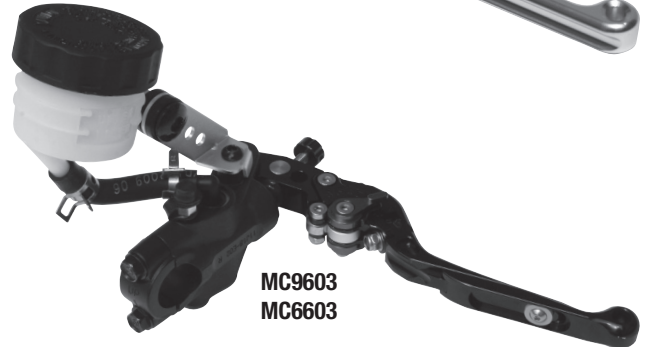

MC9601
MC6601
MC3601

MC9603
MC6603

KR0106R

KR0024

RS-C1

The entry level radial clutch master cylinder with full machined lever system. It comes in 2 different piston diameters: 13-16

SERIES >	RS-C1
DESCRIPTION >	M-CYLINDER CLUTCH CAST
PART NO. >	QC3601 (Ø13); QC6601 (Ø16); QC3603 (Ø13); QC6603 (Ø16)
CHARACTERISTICS >	<ul style="list-style-type: none"> • RADIAL TYPE • SILVER FOLDING LEVER FULLY MACHINED (QC3601-QC6601) • MULTI-ADJUST BLACK CLUTCH LEVER (QC6603-QC3603) • OIL 12CC RESERVOIR INCLUDED • MIRROR CONNECTION INCLUDED
ACCESSORIES >	TX - RX LINES & FITTINGS MULTI-ADJUST LEVER (PART NO.: KR0106L)