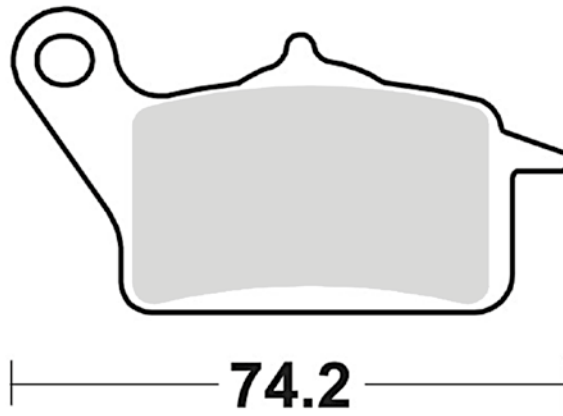

988

SM1

- Semimetallica polivalente
- Semi-metallic pad

MODELLO MODEL	CC	ANNO YEAR	POSIZIONE POSITION
HONDA			
VISION 16 WHEEL (Rear Drum Model)	110	2019-2021	FL
YAMAHA			
TRICITY	125	2014-2020	FR
TRICITY ABS	155	2016-2020	FR
TRICITY	300	2020-2021	FR