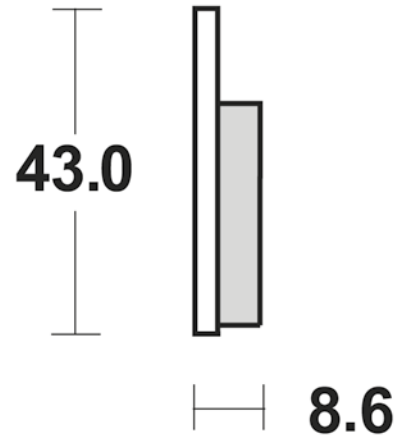

869

SM1

- Semimetallica polivalente
- Semi-metallic pad

MODELLO MODEL	CC	ANNO YEAR	POSIZIONE POSITION
KYMGCO			
AGILITY 2T R16 (Rear Drum Model)	50	2008-2017	FL
AGILITY 4T R16 (Rear Drum Model)	50	2008-2017	FL
AGILITY CARRY (Rear Drum Model)	50	2011-2017	FL
LIKE 2T (Rear Drum Model)	50	2009	FL
LIKE 4T (Rear Drum Model)	50	2009	FL
MXER	50	2003	FL/FR
MXU	50	2005	FL/FR
PEOPLE	50	1999-2011	FL
PEOPLE S 2T	50	2005-2010	FL
PEOPLE S 4T	50	2006-2011	FL
SUPER 8 2T (Rear Drum Model)	50	2009-2017	FL
SUPER 8 4T (Rear Drum Model)	50	2009-2017	FL
SUPER 9 LC	50	2002-2007	R
YUP NEW CLASSIC	50	2001	FL
AGILITY CARRY (Rear Drum Model)	125	2011-2017	FL
AGILITY R16	125	2008-2016	FL
AGILITY R16 PLUS	125	2014	FL
AGILITY RS (Rear Drum Model)	125	2009-2010	FL
LIKE	125	2009	FL
LOOKER S	125	2007-2008	FL
MXER	125	2002-2007	R

MODELLO MODEL	CC	ANNO YEAR	POSIZIONE POSITION
PEOPLE (Rear Drum Model)	125	1999-2014	FL
PEOPLE ONE (Rear Drum Model)	125	2013-2015	FL
PEOPLE S (Rear Drum Model)	125	2005-2006	FL
PEOPLE S DD	125	2007-2014	FL
SUPER 8	125	2008-2010	FL
SUPER 9	125	2000	R
AGILITY R16	150	2008-2012	FL
MXER	150	2002-2007	R
MXU	150	2005	FL/FR
PEOPLE	150	1999-2004	FL
AGILITY R16	200	2009-2017	FL
AGILITY R16i PLUS	200	2014-2017	FL
LIKE	200	2009	FL
PEOPLE S	200	2007-2014	FL
PEOPLE S (Rear Drum Model)	200	2005-2006	FL
SUPER 9	250	2000	R
SYM			
HD	125	2004-2007	FL
JOYRIDE	125	2001-2004	R
JOYRIDE	150	2001-2002	R
HD	200	2004-2007	FL
JOYRIDE	200	2001-2006	R