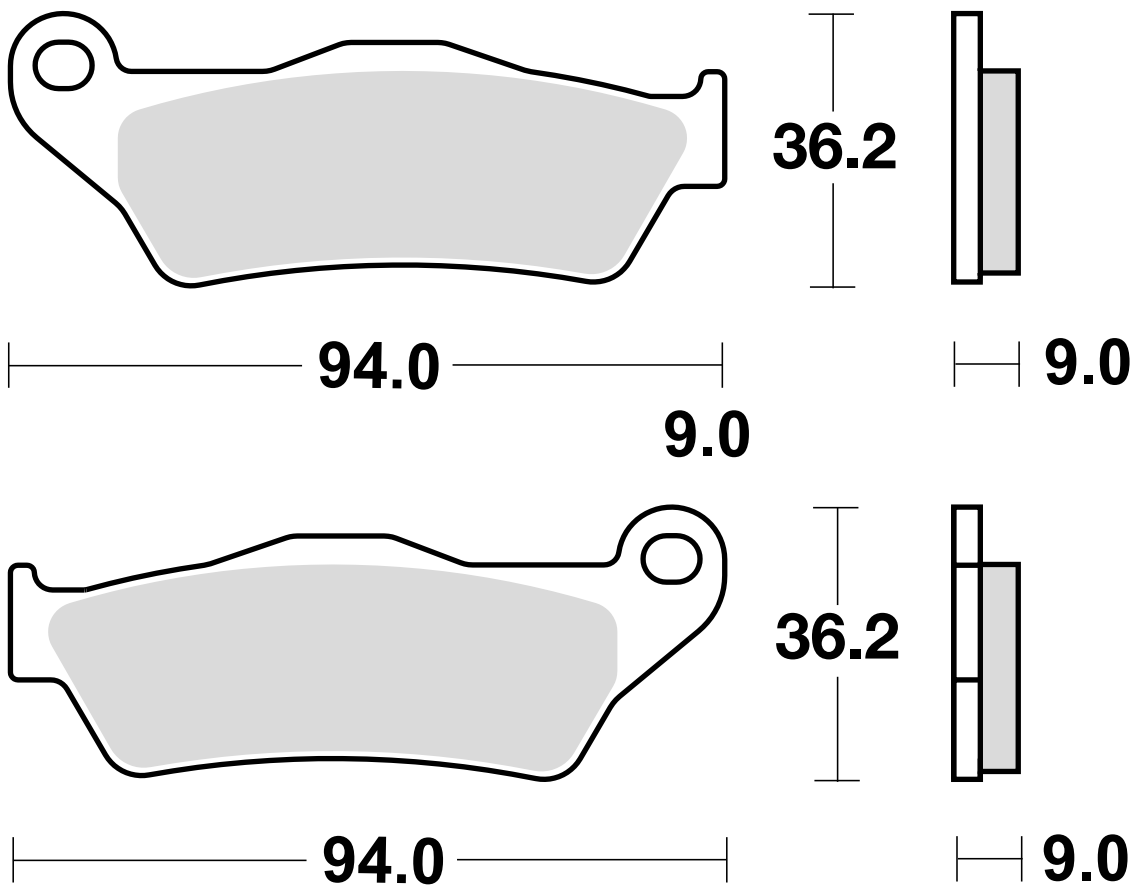

FL > pastiglia anteriore sinistra / front left pad
FR > pastiglia anteriore destra / front right pad
R > pastiglia posteriore / rear pad

Le immagini hanno il solo scopo di presentare i prodotti.
The images used are aimed at presenting the products only.

PASTIGLIE / PADS

970

1. **CM55**
2. Sinterizzata stradale ant. uso sportivo
   - Front sintered pad
3. **CM56**
4. Sinterizzata stradale post. uso sportivo
   - Rear sintered pad

MODELLO MODEL	CC	ANNO YEAR	POSIZIONE POSITION
HARLEY D.			
STREET	750	2014-2015	FL
STREET	750	2014-2015	R