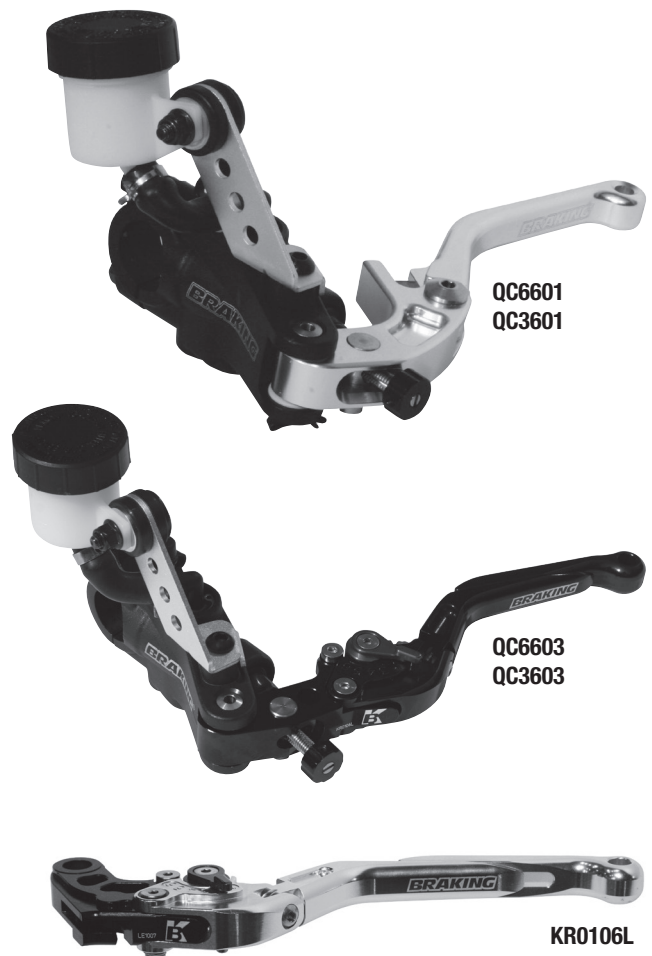

RS-C1

The entry level radial clutch master cylinder with full machined lever system. It comes in 2 different piston diameters: 13-16

SERIES >	RS-C1
DESCRIPTION >	M-CYLINDER CLUTCH CAST
PART NO. >	QC3601 (Ø13); QC6601 (Ø16); QC3603 (Ø13); QC6603 (Ø16)
CHARACTERISTICS >	• RADIAL TYPE • SILVER FOLDING LEVER FULLY MACHINED (QC3601-QC6601) • MULTI-ADJUST BLACK CLUTCH LEVER (QC6603-QC3603) • OIL 12CC RESERVOIR INCLUDED • MIRROR CONNECTION INCLUDED
ACCESSORIES >	TX - RX LINES & FITTINGS MULTI-ADJUST LEVER (PART NO.: KR0106L)

La pompa frizione radiale con leva snodata ricavata dal pieno. In due misure di diametro pistoni: 13-16

SERIE >	RS-C1
DESCRIZIONE >	POMPA FRIZIONE FUSA
CODICE >	QC3601 (Ø13); QC6601 (Ø16); QC3603 (Ø13); QC6603 (Ø16)
CARATTERISTICHE >	• TIPO RADIALE • LEVA SILVER RIPIEGABILE RICAVATA DAL PIENO (QC3601-QC6601) • LEVA PLURIREGOLABILE NERA RICAVATA DAL PIENO (QC6603-QC3603) • SERBATOIO DELL'OLIO DA 12CC INCLUSO • BRACCIALETTA PER SPECCHIETTO INCLUSO
ACCESSORI >	TUBI TX E RACCORDI RX LEVA MULTI REGOLABILE (CODICE: KR0106L)