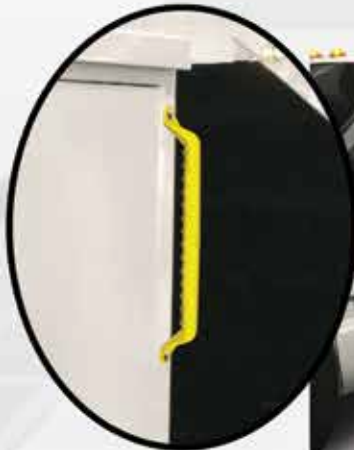

BUILT FOR RUGGED USE!

Wide 1 1/4" diameter provides solid handhold