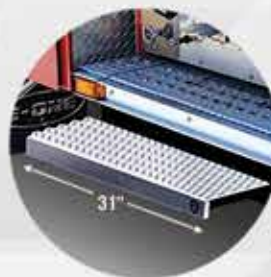

31" WORK TRUCK STEP
NFPA Compliant

**MADE
IN THE
USA**