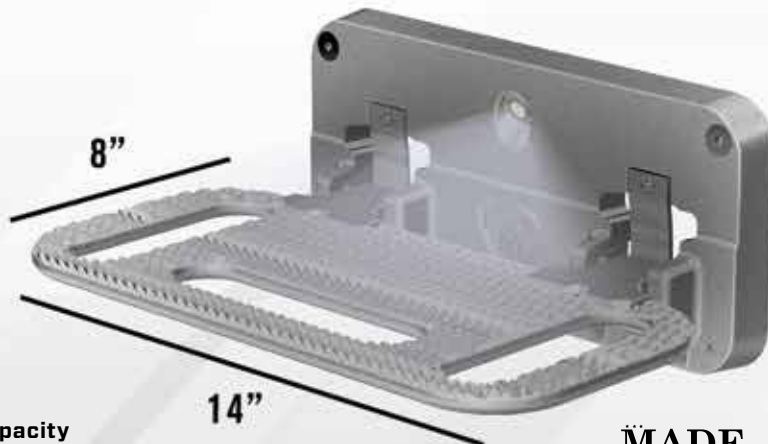

HD MEGA STEP FEATURES

- Heavy-duty foldable steps are large—14” by 8”
- Illuminated with grab handle slots
- Flat-mount version also available with hardware
- Safe and easy access to any vehicle with a 2” or 2-1/2” hitch receivers
- Back plate and the deck are made out of heavy-duty aluminum alloy
- Fold down for use and then fold back up when not in use
- Has a 500 lb. weight capacity
- Simple to install and use
- Limited lifetime warranty
- NFPA Compliant

HEAVY DUTY Load Capacity
500 lb.

MADE
IN THE
USA

HD MEGA STEP APPLICATIONS (SOLD AS SINGLES)

	XP3 BLACK	XM3 POLISHED	XP7 YLW
HD Mega Step Flat Mount - with LED light	193001	193002	193007
HD Mega Hitch Step 2 and 2 1/2” receivers - with LED light	193011	193012	193017
HD Mega Step Retro Fit (Fire Trucks only) - with LED light	-	193022	-
HD Mega Step Flat Mount - no light	194001	194002	194007
HD Mega Hitch Step 2 and 2 1/2” receivers - no light	194011	194012	194017