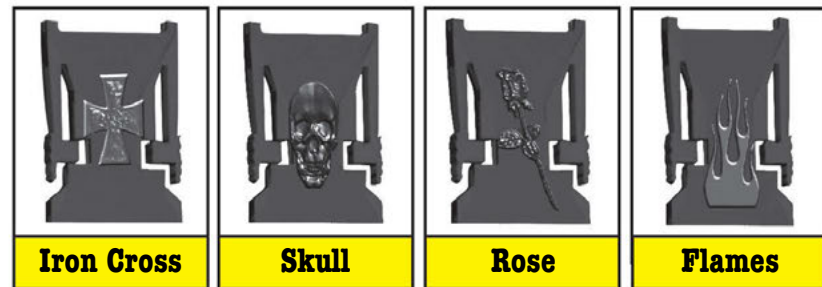

Tear Off Shields

Clear Or Smoke
TOS-C TOS-S

Custom Made To Fit Our 5 Snap
Daytona Cruiser Metal Flake Models.

Quick Connect Lock

D.O.T. Approved

Interchangeable Designs

QCL-12

Can Be Added Onto Any Helmet. Comes With 4 Additional Interchangeable 3-D Lock Bodies. Individually Packaged And Sold 12 Per Box. Made Of Tempered Steel And High Impact Nylon. Unique Metal To Metal Design. Optimizing Maximum Strength While Eliminating Accidental Openings.