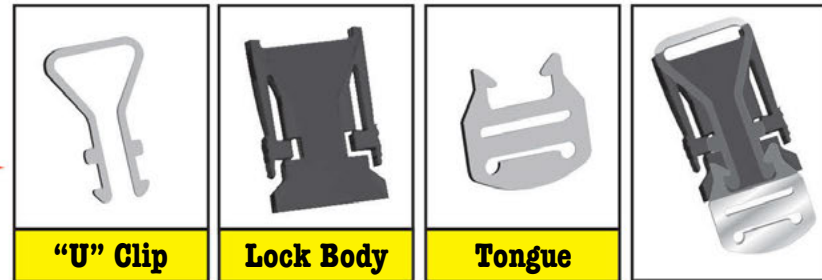

Tear Off Shields

Clear Or Smoke
TOS-C TOS-S

Custom Made To Fit Our 5 Snap
Daytona Cruiser Metal Flake Models.

Quick Connect Lock

D.O.T. Approved

Interchangeable Designs

QCL-12

Can Be Added Onto Any Helmet. Comes With 4 Additional Interchangeable 3-D Lock Bodies. Individually Packaged And Sold 12 Per Box. Made Of Tempered Steel And High Impact Nylon. Unique Metal To Metal Design. Optimizing Maximum Strength While Eliminating Accidental Openings.