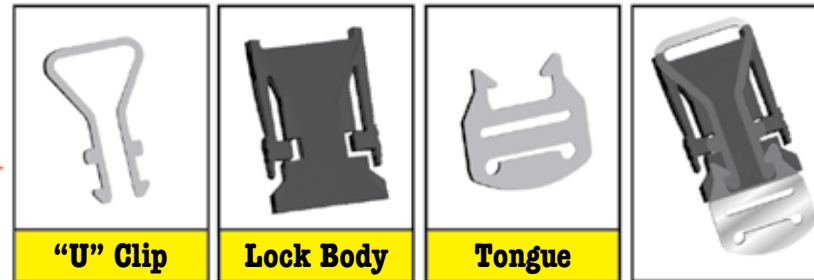

D.O.T. Approved