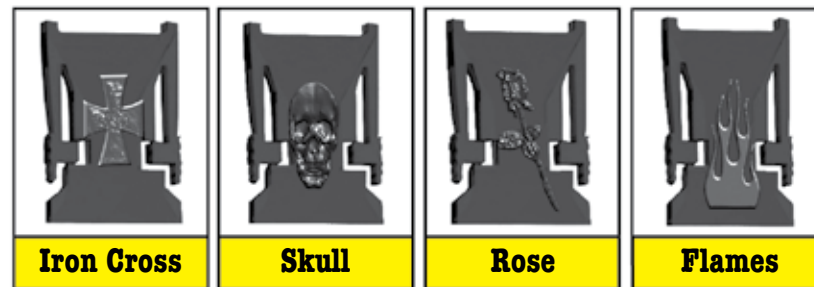

Custom Made To Fit Our 5 Snap
Daytona Cruiser Metal Flake Models.

Quick Connect Lock

D.O.T. Approved

Interchangeable Designs

QCL-12

Can Be Added Onto Any Helmet. Comes With 4 Additional Interchangeable 3-D Lock Bodies. Individually Packaged And Sold 12 Per Box. Made Of Tempered Steel And High Impact Nylon. Unique Metal To Metal Design. Optimizing Maximum Strength While Eliminating Accidental Openings.