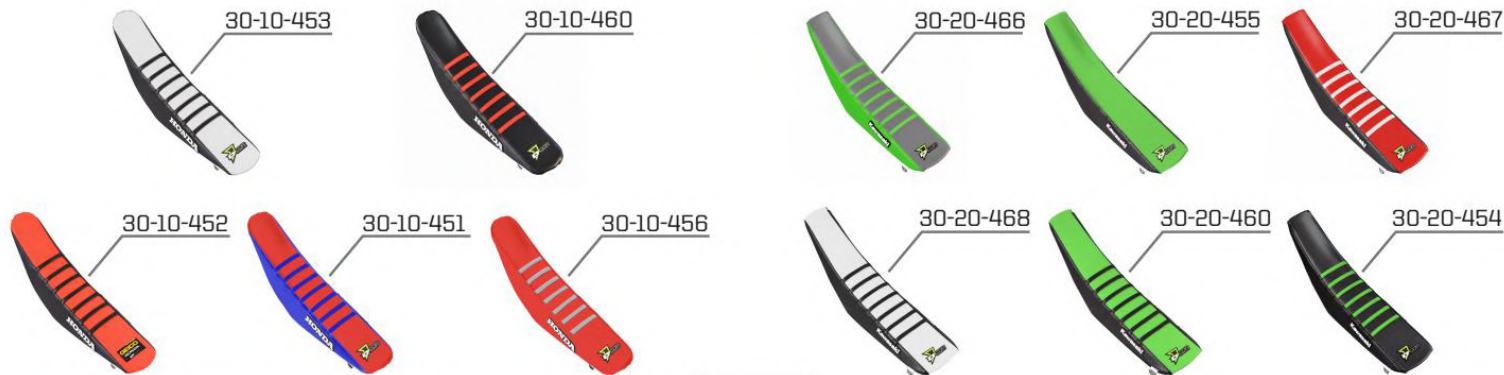

KAWASAKI SEAT COVERS

DESCRIPTION	PART#
BLK GRIPPER KX 85/100 (01-13)	30-20-100
BLK GRIPPER KX 85/100 (14-16)	30-20-101
BLK, GRN, BLK RIBS KX 85/100 (14-17)	30-20-102
BLK GRIPPER KX 125/250 (03-08)	30-20-125
BLK GRIPPER KXF 250(09-12) 450(09-11)	30-20-225
BLK GRIPPER KXF 250(13-16) 450(12-15)	30-20-226
FACTORY BLACK W/GRN KXF 250(13-16) 450(12-15)	30-20-454
BLK/GRN CTR KXF 250(13-16) 450(12-15)	30-20-455
MEK REPLICA BLK/GRN, BLK RIBS KXF 250(13-16) 450(12-15)	30-20-456
GRN/GRY, GRN RIBS KXF250(13-16)450(12-15)	30-20-458
BLACK, W/ GREEN RIB KXF250(17) 450(16-17)	30-20-459
MEK REPLICA BLK/GRN, BLK RIBS KXF 450(17)	30-20-460
GRN/GRY, GRN RIBS KXF250(17) 450(16-17)	30-20-466
BLK/RED, WHT RIBS KXF250(17) 450(16-17)	30-20-467
BLK/WHT, BLK RIBS KXF250(17) 450(16-17)	30-20-468