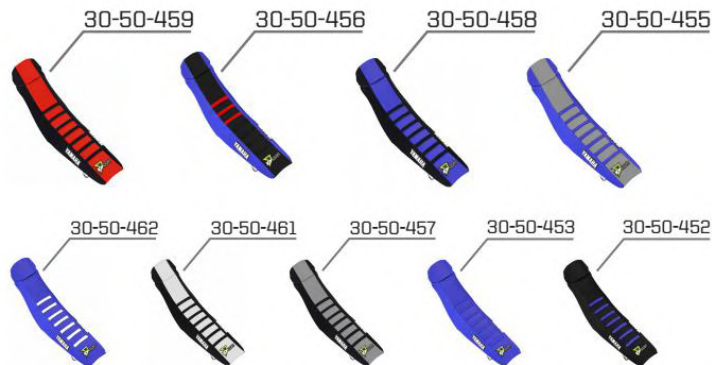

YAMAHA SEAT COVERS

HUSQVARNA SEAT COVERS

PART#

DESCRIPTION

DESCRIPTION

BLU W/ YEL RIBS HUSKY TC/FC 250-450 (15)
BLU W/YEL RIBS HUSKY TC-125, FC-250/350/450 (16)
BLK/WHT, BLK RIBS HUSKY TC/FC 250-450 (15)
BLK/WHT, BLK RIBS HUSKY TC125,FC250-450 (16-17)

PART#

30-70-405
30-70-406
30-70-407
30-70-408