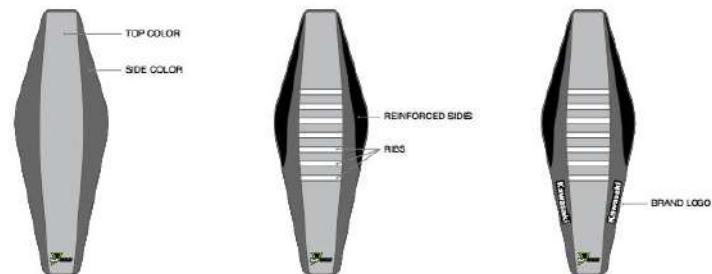

PART#

DESCRIPTION

30-70-100	BLK GRIPPER HUSKY TC 85 (17-18)
30-70-405	BLU W/ YEL RIBS HUSKY TC/FC 250-450 (15)
30-70-406	BLU W/YEL RIBS HUSKY TC-125, FC-250/350/450 (16-18)
30-70-407	BLK/WHT, BLK RIBS HUSKY TC/FC 250-450 (15)
30-70-408	BLK/WHT, BLK RIBS HUSKY TC125,FC250-450 (16-18)
30-70-409	NAVY BLU, WHT RIBS HUSKY TC/FC 250-450 (15)
40-70-410	NAVY BLU, WHT RIBS HUSKY TC125,FC250-450 (16-18)
30-70-411	BLK, YEL RIBS HUSKY TC/FC 250-450 (15)
30-70-412	BLK, YEL RIBS HUSKY TC125,FC250-450 (16-18)
30-70-413	NAVY BLU, BLK RIBS HUSKY TC/FC 250-450 (15)
30-70-414	NAVY BLU, BLK RIBS TC125,FC250-450 (16-18)

DESCRIPTION

CUSTOM SEAT COVER

PART#

30-00-00

1. CHOOSE A TOP COLOR
2. CHOOSE A SIDE COLOR
3. CHOOSE A RIB COLOR
4. ADD REINFORCED SIDES
5. ADD A BRAND LOGO