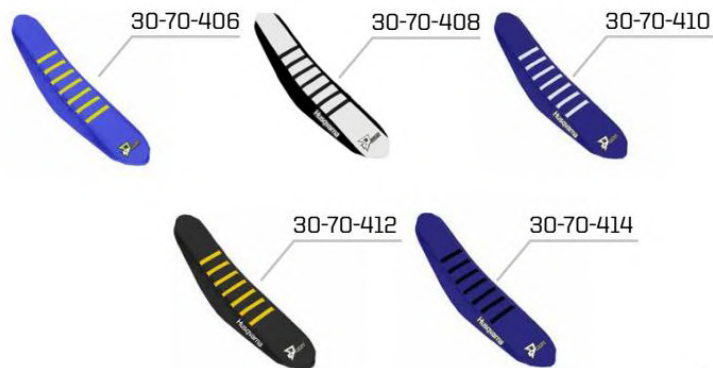

PART#

DESCRIPTION

30-70-100	BLK GRIPPER HUSKY TC 85 (17-18)
30-70-405	BLU W/ YEL RIBS HUSKY TC/FC 250-450 (15)
30-70-406	BLU W/YEL RIBS HUSKY TC-125, FC-250/350/450 (16-18)
30-70-407	BLK/WHT, BLK RIBS HUSKY TC/FC 250-450 (15)
30-70-408	BLK/WHT, BLK RIBS HUSKY TC125,FC250-450 (16-18)
30-70-409	NAVY BLU, WHT RIBS HUSKY TC/FC 250-450 (15)
40-70-410	NAVY BLU, WHT RIBS HUSKY TC125,FC250-450 (16-18)
30-70-411	BLK, YEL RIBS HUSKY TC/FC 250-450 (15)
30-70-412	BLK, YEL RIBS HUSKY TC125,FC250-450 (16-18)
30-70-413	NAVY BLU, BLK RIBS HUSKY TC/FC 250-450 (15)
30-70-414	NAVY BLU, BLK RIBS TC125,FC250-450 (16-18)
30-70-416	BLK, YEL RIBS TC/FC125-450 (19), RE (18.5)
30-70-417	BLK/WHT, BLK RIBS TC/FC125-450 (19), RE (18.5)

DESCRIPTION

CUSTOM SEAT COVER

PART#

30-00-00

1. CHOOSE A TOP COLOR
2. CHOOSE A SIDE COLOR
3. CHOOSE A RIB COLOR
4. ADD REINFORCED SIDES
5. ADD A BRAND LOGO