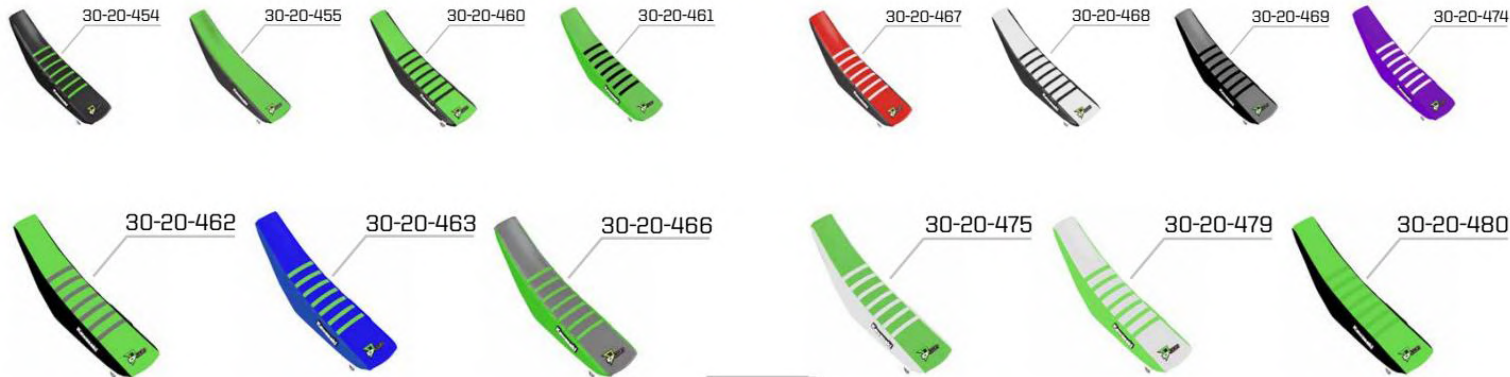

DESCRIPTION

PART#

BLACK/GRN, GREY RIBS KXF250(17-19) 450(16-18)	30-20-462
BLUE, GRN RIBS KXF250(17-19) 450(16-18)	30-20-463
GRN/WHT, GRN RIBS KXF250(17-19) 450(16-18)	30-20-464
GRN/GRY, GRN RIBS KXF250(17-19) 450(16-18)	30-20-466
BLK/RED, WHT RIBS KXF250(17-19) 450(16-18)	30-20-467
BLK/WHT, BLK RIBS KXF250(17-19) 450(16-18)	30-20-468
BLK/GREY, BLK RIBS KXF250(17-19) 450(16-18)	30-20-469
PURPLE, WHT RIBS KXF250(17-19) 450(16-18)	30-20-470
BLK/GRN, GRN RIBS KXF250(17-19) 450(16-18)	30-20-471
BLK, GRN RIBS KX450 (19)	30-20-472
BLK/RED, WHT RIBS KX450 (19)	30-20-473
PURPLE, WHT RIBS KX450 (19)	30-20-474
MEC WHT/GRN, WHT RIBS KX450 (19)	30-20-475
GRN, BLK RIBS KX450 (19)	30-20-476
BLK/GRN, BLK RIBS KX450 (19)	30-20-477
BLK/WHT, BLK RIBS KX450 (19)	30-20-478
GRN/WHT, GRN RIBS KX450 (19)	30-20-479
BLK/GRN, GRN RIBS KX450 (19)	30-20-480