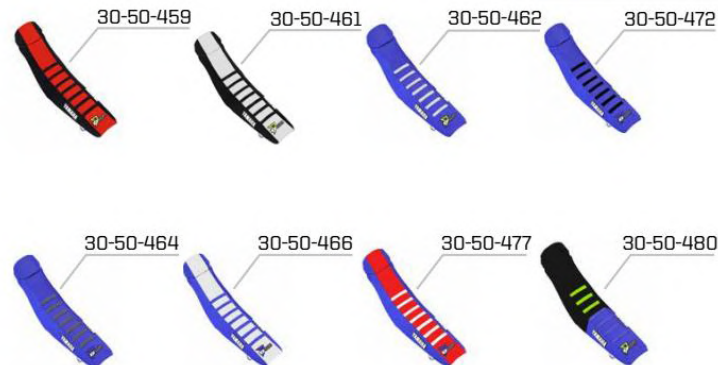

DESCRIPTION

PART#

BLU/WHT, RED RIBS YAMAHA YZF250 (14-18) 450 (14-17)	30-50-460
BLK/WHT, BLK RIBS YZF250 (14-18) 450 (14-17)	30-50-461
17 STAR BLU, WHT RIBS YZF250 (14-18) 450 (14-17)	30-50-462
BLU/RED, WHT RIBS YZF 250 (14-18) 450 (14-17)	30-50-463
18 STAR BLU, GRV RIBS YZF 250 (14-18) 450 (14-17)	30-50-464
BLU, BLK RIBS YZF 250 (14-18) 450 (14-17)	30-50-465
BLU/WHT, BLU RIBS YZF 250 (14-18) 450 (14-17)	30-50-466
19 STAR BLK/BLU, GRN/BLU RIBS YZF 250 (14-18) 450 (14-17)	30-50-467
BLK, BLU RIBS YZF 250 (19) 450 (18-19)	30-50-470
BLK/WHT, BLK RIBS YZF 250 (19) 450 (18-19)	30-50-471
BLU, BLK RIBS YZF 250 (19) 450 (18-19)	30-50-472
17 STAR BLU, WHT RIBS YZF 250 (19) 450 (18-19)	30-50-473
18 STAR BLU, GRV RIBS YZF 250 (19) 450 (18-19)	30-50-474
BLU/WHT, RED RIBS YZF 250 (19) 450 (18-19)	30-50-476
BLU/RED, WHT RIBS YZF 250 (19) 450 (18-19)	30-50-477
BLU/WHT, BLU RIBS YZF 250 (19) 450 (18-19)	30-50-478
BLK/GRV, BLK RIBS YZF 250 (19) 450 (18-19)	30-50-479
19 STAR BLK/BLU, GRN/BLU RIBS YZF 250 (19) 450 (18-19)	30-50-480
BLK/BLU, BLK RIBS YZF 450R ATV (14-17)	30-50-600