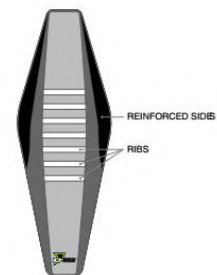

PART#

DESCRIPTION

30-70-100	BLK GRIPPER HUSKY TC 85 (17-18)
30-70-405	BLU W/ YEL RIBS HUSKY TC/FC 250-450 (15)
30-70-406	BLU W/YEL RIBS HUSKY TC-125, FC-250/350/450 (16-18)
30-70-407	BLK/WHT, BLK RIBS HUSKY TC/FC 250-450 (15)
30-70-408	BLK/WHT, BLK RIBS HUSKY TC125,FC250-450 (16-18)
30-70-409	NAVY BLU, WHT RIBS HUSKY TC/FC 250-450 (15)
40-70-410	NAVY BLU, WHT RIBS HUSKY TC125,FC250-450 (16-18)
30-70-411	BLK, YEL RIBS HUSKY TC/FC 250-450 (15)
30-70-412	BLK, YEL RIBS HUSKY TC125,FC250-450 (16-18)
30-70-413	NAVY BLU, BLK RIBS HUSKY TC/FC 250-450 (15)
30-70-414	NAVY BLU, BLK RIBS TC125,FC250-450 (16-18)
30-70-416	BLK, YEL RIBS TC/FC125-450 (19), RE (18.5)
30-70-417	BLK/WHT, BLK RIBS TC/FC125-450 (19), RE (18.5)

DESCRIPTION

CUSTOM SEAT COVER

PART#

30-00-00

1. CHOOSE A TOP COLOR
2. CHOOSE A SIDE COLOR
3. CHOOSE A RIB COLOR
4. ADD REINFORCED SIDES
5. ADD A BRAND LOGO