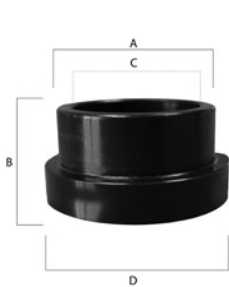

YAMAHA

Item #	Sold As	Replaces OE	Diagram	A	B	C	D
EPISB200	2 pack	8HR-2376B-09	1	1.015"	.555"	.575"	1.2"
EPISB202	2 pack	8HR-2376B-19	1	1.015"	.675"	.575"	1.2"
EPISB208	2 pack	8GN-2376B-09	1	1.015"	.505"	.575"	1.2"

Diagram 1