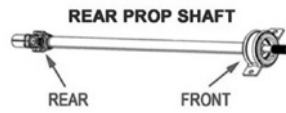

YOKES

- Made of SCR440 steel
- Perfect compliment to any U-joint repair
- Built to OEM Specs
- Available with U-Joint WE100338 pre-installed

OE #	EPI #
1350039	WE171030
3260131	WE171031
3235402	WE171032
3260133	WE171033
3235501	WE171034
3236154	WE171035
3235205	WE171036
3235835	WE171037

POLARIS