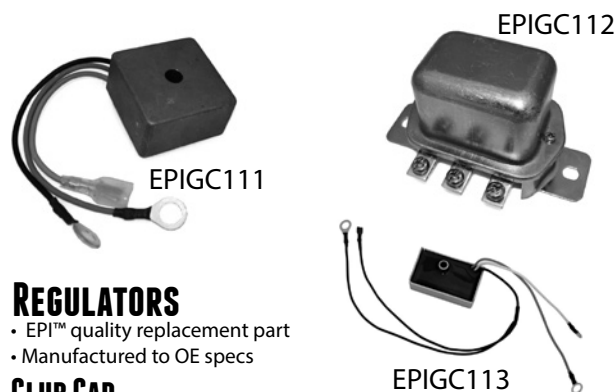

REGULATORS

- EPI™ quality replacement part
- Manufactured to OE specs

CLUB CAR

Model	Year	Item #	Replaces OE
DS	1992-07	EPIGC113	1027101-01/1015777
Precedent	1996-07	EPIGC113	1027101-01/1015777
DS	1984-91	EPIGC112	1012422

E-Z-GO

Model	Year	Item #	Replaces OE
Medalist	1994-95	EPIGC111	27739G01
TXT	1996-10	EPIGC111	27739G01
Marathon	1980-94	EPIGC112	13530G1

YAMAHA

Model	Year	Item #	Replaces OE
G1	1989	EPIGC112	J10-81910-10
G1	1979-86	EPIGC112	J10-81910-10
G2	1985-91	EPIGC112	J10-81910-10
G9	1991	EPIGC112	J10-81910-10

Clutch Kits
Belts
Clutch Weights
Clutch Springs
Clutch Rebuild Kits
Shock Bushings
Bearings/Seals
Motor Mounts
Gas/Oil Caps
Snowmobile Tools
Golf Cart