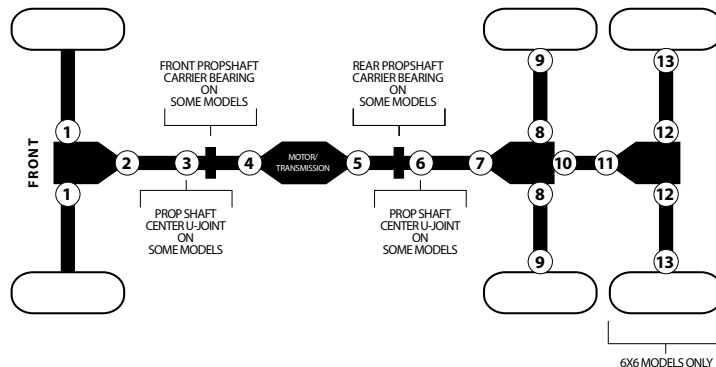

SUZUKI

Model/Year	Location	Item#
250 Ozark 2x4 02-14	6	WE100285
250 Quad Runner 2x4 01	9	WE100227
	8	WE100295
250 Quad Runner 2x4 95-00	9	WE100227
250 Quad Runner 2x4 88-94	9	WE100227
	8	WE100223
250 Quad Runner 4x4 01-02	9	WE100227
	8	WE100295
	6	WE100285
250 Quad Runner 4x4 94-00	9	WE100227
	6	WE100270
250 Quad Runner 4x4 88-93	9	WE100227
	8	WE100223
	6	WE100270
250 Quad Runner 4x4 87	8,9	WE100260
	6	WE100270
250 Quad Sport 2x4 04-09	6	WE100285
300 King Quad 4x4 01-02	9	WE100280
	8	WE100295
	6	WE100285
300 King Quad 4x4 96-00	9	WE100280
	6	WE100270
300 King Quad 4x4 91-93	9	WE100280
	8	WE100223
300 Quad Runner 4x4 95	9	WE100280
	6	WE100270
300 Quad Runner 4x4 94	9	WE100280
	8	WE100223
	6	WE100270
400 Eiger 2x4 02-07	6	WE100285
400 Eiger 4x4 02-07	2,5,7	WE100285
400 King Quad 2x4 08-09	6	WE100285
400 King Quad 4x4 08-14	4,5,7	WE100285
450 King Quad 4x4 08-10	2	WE100275
	5	WE100270
500 King Quad 4x4 09-14	2	WE100275
	5	WE100270
500 Quad Master 4x4 01	2	WE100285
	5,7	WE100270
500 Quad Master 4x4 00	2,5	WE100270
500 Quad Runner 4x4 02	2,5,7	WE100285
500 Quad Runner 4x4 01	5,7	WE100285
500 Quad Runner 4x4 98-00	5	WE100270
500 Vinson 4x4 02-07	2,4	WE100285
	5	WE100270
620 QUV 4x4 05	5,6,7	WE100220
	8,9	WE100240
700 King Quad 4x4 05-07	2	WE100275
	5	WE100270
700 Twin Peaks 4x4 04-05	5	WE100230
750 King Quad 4x4 08-14	2	WE100275
	5	WE100270