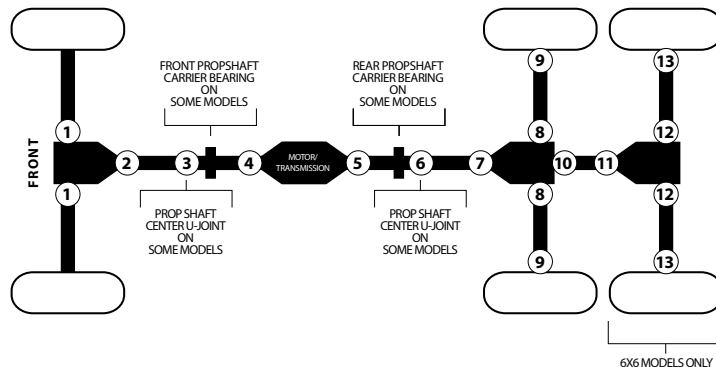

Chart Continued on Next Page