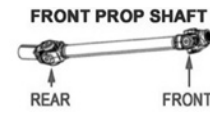

YOKES

- Made of SCR440 steel
- Perfect compliment to any U-joint repair
- Built to OEM Specs
- Available with U-Joint WE100338 pre-installed

OE #	EPI #
1350039	WE171030
3260131	WE171031
3235402	WE171032
3260133	WE171033
3235501	WE171034
3236154	WE171035
3235205	WE171036
3235835	WE171037

POLARIS