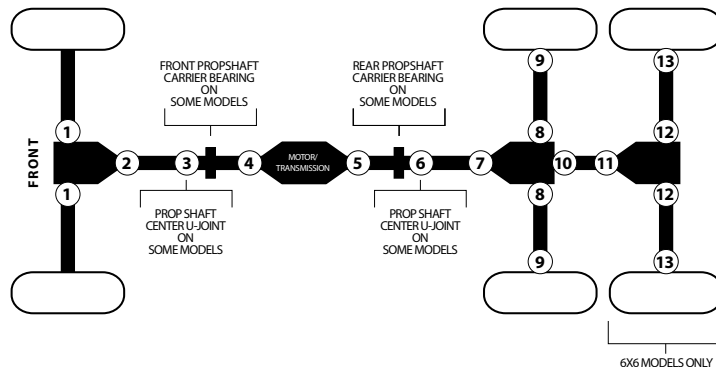

CAN-AM

Model/Year	Location	Item#
330 Outlander 2x4 2004-05	5,7	WE100996
330 Outlander 4x4 2004-05	5,7	WE100996
400 Outlander 2x4 2003-05	5,7	WE100996
400 Outlander 4x4 Std / XT 2006-14	5,7	WE100996
400 Outlander 4x4 2003-05	5,7	WE100996
400 Outlander Max Std/XT 2013-14	5	WE100996
	7	WE100996
450 Outlander Std/DPS/Hunting/L 2015-20	2,4	WE100996
	5,7	WE100997
450 Outlander 2014	2,4	WE100996
450 Outlander Max Std/DPS 2017-20	2,4	WE100996
	5,7	WE100997
450 Outlander Max L Std/DPS 2015-16	2,4	WE100996
	5,7	WE100997
450 Outlander 6x6 2020	2,4	WE100996
	5,7,10,11	WE100997

Chart Continued on Next Page