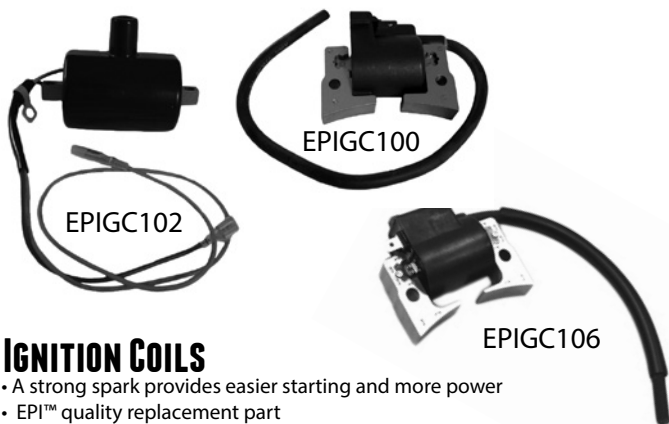

IGNITION COILS

- A strong spark provides easier starting and more power
- EPI™ quality replacement part

CLUB CAR

Model	Year	Item #	Replaces OE
Precedent	2004-10	EPIGC100	1019092-01
DS	1997-10	EPIGC100	1019092-01
DS	1992-96	EPIGC101	1016492

E-Z-GO

Model	Year	Item #	Replaces OE
Marathon	1989-92	EPIGC102	23782G1
Marathon	1993-03	EPIGC103	26652-G01
Medalist	1994-95	EPIGC103	26652-G01
TXT Pre-MCI engine	1996-02	EPIGC103	26652-G01
TXT MCI engine	2003-08	EPIGC104	72866-G01

YAMAHA

Model	Year	Item #	Replaces OE
G2	1985-91	EPIGC105	J38-82310-20-00
G9	1991-95	EPIGC105	J38-82310-20-00
G16	1996-02	EPIGC106	JN-85640-01-00
G22	2003-07	EPIGC106	JN-85640-01-00