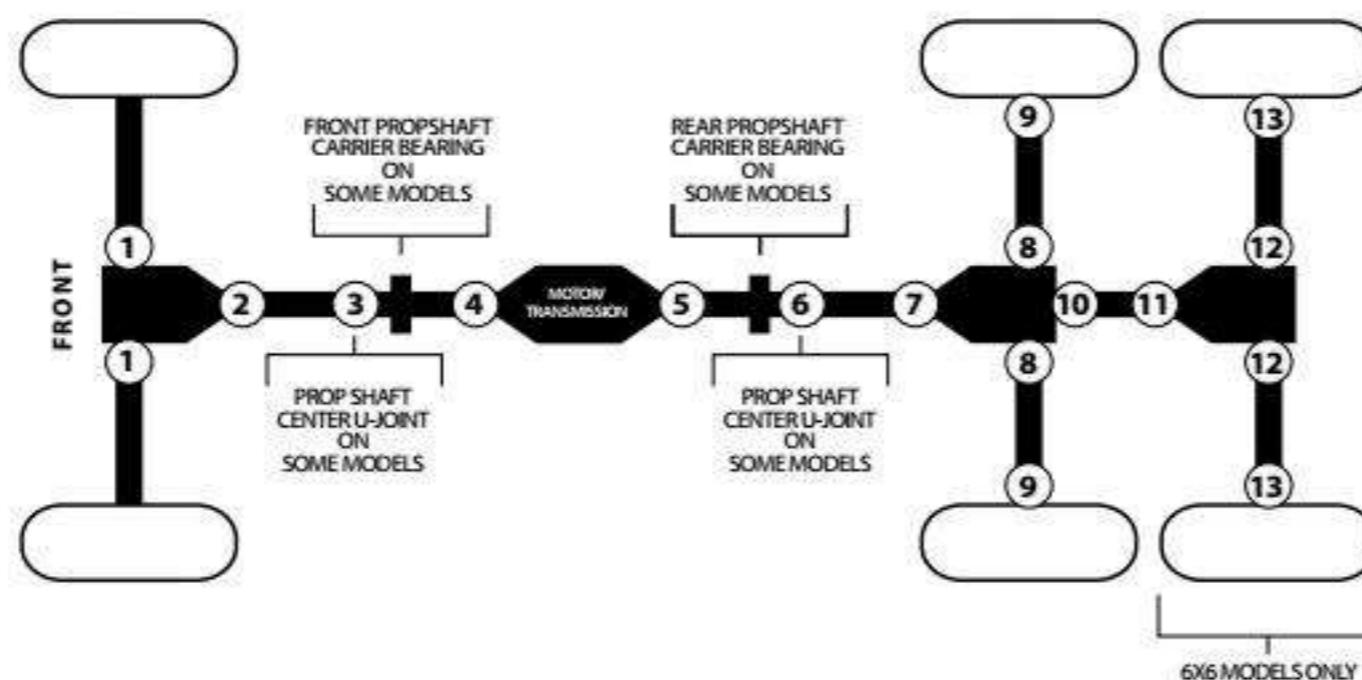

SUZUKI

Model/Year	Location	Item#	Price
250 Ozark 2x4 02-14	6	WE100285	19.99
250 Quad Runner 2x4 01	9	WE100227	23.99
	8	WE100295	34.99
250 Quad Runner 2x4 95-00	9	WE100227	23.99
250 Quad Runner 2x4 88-94	9	WE100227	23.99
	8	WE100223	19.99
250 Quad Runner 4x4 01-02	9	WE100227	23.99
	8	WE100295	34.99
	6	WE100285	19.99
250 Quad Runner 4x4 94-00	9	WE100227	23.99
	6	WE100270	19.99
250 Quad Runner 4x4 88-93	9	WE100227	23.99
	8	WE100223	19.99
	6	WE100270	19.99
250 Quad Runner 4x4 87	8,9	WE100260	34.99
	6	WE100270	19.99
250 Quad Sport 2x4 04-09	6	WE100285	19.99
300 King Quad 4x4 01-02	9	WE100280	23.99
	8	WE100295	34.99
	6	WE100285	19.99

Chart Continued on Next Page

Clutch Kits
Belts
Clutch Weights
Clutch Springs
Clutch Rebuild Kits
CV Joint Kits
CV Boots
Axles
Bearings/Seals
Tie Rod Ends
Yokes/U-Joints
Ball Joints
Front A-Arm
Rear Susp. Kit
Suspension Springs
Lift Kits
Brake Pads & Shoes
Gas Caps
ATV/UTV Tools
Snowmobile
Golf Cart