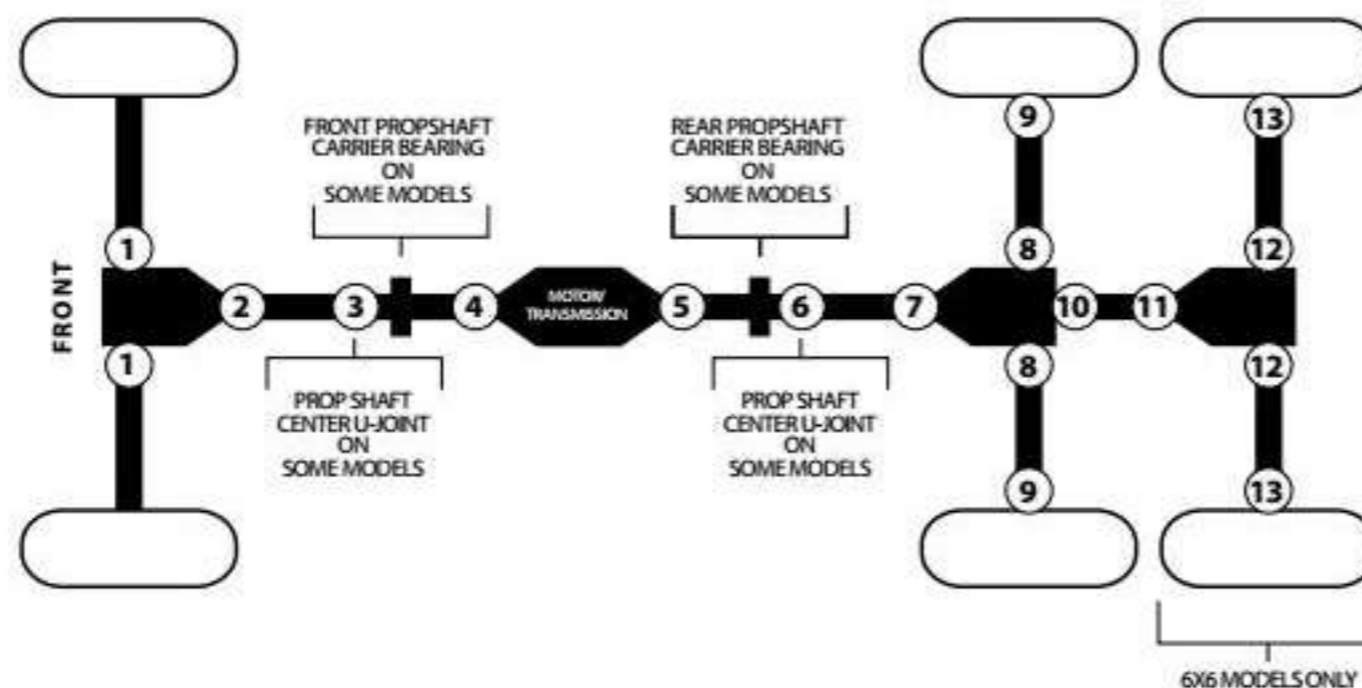

CAN-AM

Model/Year	Location	Item#	Price
330 Outlander 2x4 04-05	5,7	WE100996	19.99
330 Outlander 4x4 04-05	5,7	WE100996	19.99
400 Outlander 2x4 03-05	5,7	WE100996	19.99
400 Outlander 4x4 Std / XT 06-14	5,7	WE100996	19.99
400 Outlander 4x4 03-05	5,7	WE100996	19.99
400 Outlander Max Std/XT 13-14	5	WE100996	19.99
	7	WE100996	19.99
450 Outlander Std / DPS / Hunting / L 15-21	2,4	WE100996	19.99
	5,7	WE100997	25.99
450 Outlander 14	2,4	WE100996	19.99
450 Outlander Max Std/DPS 17-21	2,4	WE100996	19.99
	5,7	WE100997	25.99
450 Outlander Max L Std/DPS 15-16	2,4	WE100996	19.99
	5,7	WE100997	25.99
450 Outlander 6x6 21	2,4	WE100996	19.99
	5,7	WE100997	25.99
	10,11	WE100997	25.99

Chart Continued on Next Page