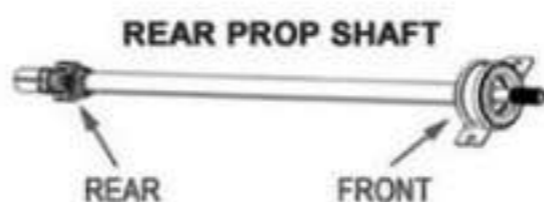

YOKES

- Made of SCR440 steel
- Perfect compliment to any U-joint repair
- Built to OEM Specs
- Pre-installed with U-joint WE100338

OE #	EPI #
1350039	WE171030U
3260131	WE171031U
3235402	WE171032U
3260133	WE171033U
3235501	WE171034U
3236154	WE171035U
3235205	WE171036U
3235835	WE171037U
3235502	WE171038U

POLARIS

Model/Year	Rear Prop Shaft		Front Prop Shaft	
	Rear	Front	Rear	Front
300 Hawkeye 06-07	-	-	WE171031U	WE171033U
300 Sportsman 08-10	-	-	WE171031U	WE171033U
325 ACE 14-15	-	-	WE171034U	WE171038U
325 Magnum 4x4 00-02	-	-	WE171031U	WE171033U
325 Magnum 4x4 HDS 00-01	-	-	WE171031U	WE171033U
325 Magnum 4x4 HDS II 00	-	-	WE171031U	WE171033U
325 Xpedition 00-02	-	-	WE171031U	WE171033U
330 ATP 04-05	-	-	WE171031U	WE171033U
330 Magnum 4x4 03-06	-	-	WE171031U	WE171033U
335 Sportsman 99-00	-	-	WE171031U	WE171033U
400 Scrambler 98-02	-	-	WE171031U	WE171033U
400 Sportsman 01-05	-	-	WE171031U	WE171033U
400 Sportsman HO 08-10	-	-	WE171031U	WE171033U
400 Xplorer 99-02	-	-	WE171031U	WE171033U
425 Xpedition 00-02	-	-	WE171031U	WE171033U
450 Sportsman 06-07	-	-	WE171031U	WE171033U
500 ACE 17-19	-	-	WE171034U	WE171038U
500 Magnum Std/HDS 4x4 00-03	-	-	WE171031U	WE171033U
500 Magnum 99-02	-	-	WE171031U	WE171033U
500 Magnum RMK 02	-	-	WE171031U	WE171033U
500 ATP 04-05	-	-	WE171031U	WE171033U
500 Ranger 2x4/4x4 10	-	-	-	WE171033U
500 Ranger 2x4/4x4 06-09	WE171031U	-	WE171031U	WE171033U
500 Ranger 2x4/4x4 04-05	WE171031U	WE171030U	WE171031U	WE171033U
500 Ranger 2x4/4x4 99-03	WE171031U	-	WE171031U	WE171033U
500 Ranger Crew 11-12	-	-	WE171036U	WE171033U
500 Ranger Crew Midsize 13	-	-	WE171036U	WE171033U
500 Ranger 6x6 Series 10	-	-	-	WE171033U
500 Scrambler 98-12	-	-	WE171031U	WE171033U
500 Sportsman 96-07	-	-	WE171031U	WE171033U
500 Sportsman DUSE 01	-	-	WE171031U	WE171033U
500 Sportsman DUSE HO 01	-	-	WE171031U	WE171033U
500 Sportsman HO 01-08	-	-	WE171031U	WE171033U
500 Sportsman RSE 99-00	-	-	WE171031U	WE171033U
500 Sportsman 6x6 00-08	-	-	WE171031U	WE171033U
500 Sportsman Touring EFI 08	-	-	WE171031U	WE171033U
500 Sportsman X2 06-08	-	-	WE171031U	WE171033U
500 Xplorer 97	-	-	WE171031U	WE171033U
570 ACE 15-19	-	-	WE171034U	WE171038U
570 Ranger Midsize 18-19	-	-	WE171034U	-
570 Ranger Midsize 14-17	-	-	WE171034U	WE171038U
570 Ranger Crew Full Size 2021	WE171034U	-	-	-
570 Ranger Crew Full Size 20	WE171034U	-	-	WE171038U
570 Ranger Crew Full Size 14-19	WE171034U	-	-	-
570 Ranger Crew Midsize 20-21	WE171034U	-	-	WE171038U
570 Ranger Crew Midsize Premium 20-21	WE171034U	-	-	WE171038U
570 Ranger Full Size 18-20	-	-	-	WE171038U

Clutch Kits
Belts
Clutch Weights
Clutch Springs
Clutch Rebuild Kits
CV Joint Kits
CV Boots
Axles
Bearings/Seals
Tie Rod Ends
Yokes/U-Joints
Ball Joints
Front A-Arm
Rear Susp. Kit
Suspension Springs
Lift Kits
Brake Pads & Shoes
Gas Caps
ATV/UTV Tools
Snowmobile
Golf Cart