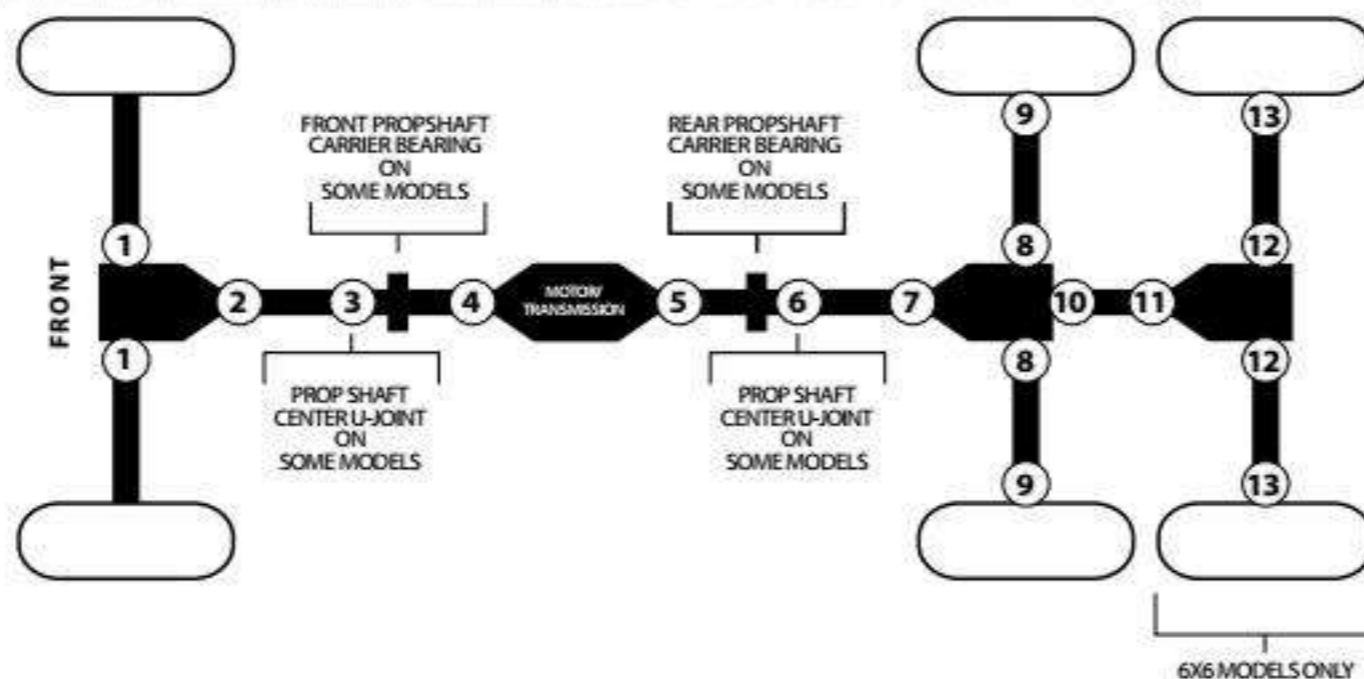

Chart Continued on Next Page

Clutch Kits
Belts
Clutch Weights
Clutch Springs
Clutch Rebuild Kits
CV Joint Kits
CV Boots
Axles
Bearings/Seals
Tie Rod Ends
Yokes/U-Joints
Ball Joints
Front A-Arm
Rear Susp. Kit
Suspension Springs
Lift Kits
Brake Pads & Shoes
Gas Caps
ATV/UTV Tools
Snowmobile
Golf Cart