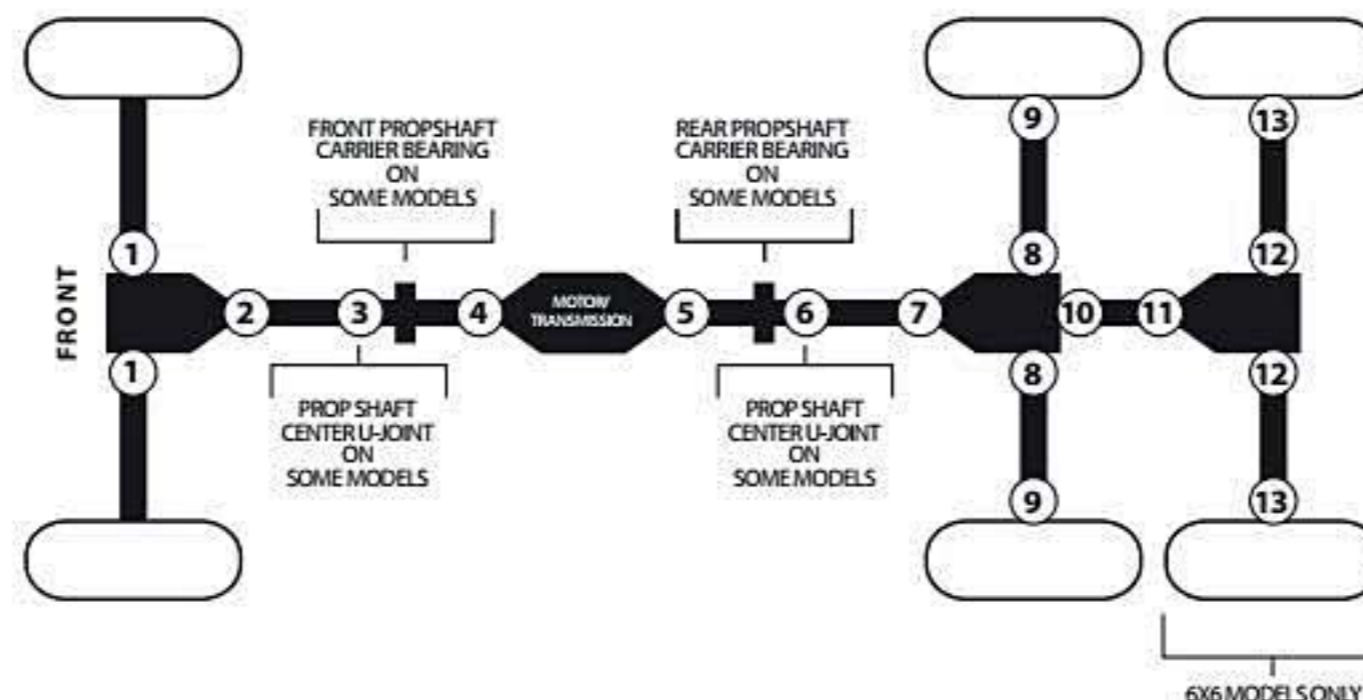

CAN-AM

Model/Year	Location	Item #
330 Outlander 2x4 04-05	5,7	WE100996
330 Outlander 4x4 04-05	5,7	WE100996
400 Outlander 2x4 03-05	5,7	WE100996
400 Outlander 4x4 Std / XT 06-14	5,7	WE100996
400 Outlander 4x4 03-05	5,7	WE100996
400 Outlander Max Std/XT 13-14	5	WE100996
	7	WE100996
450 Outlander Std/DPS/Hunting/L 15-18	2,4	WE100996
	5,7	WE100997
450 Outlander 14	2,4	WE100996
450 Outlander Max Std/DPS 17-18	2,4	WE100996
	5,7	WE100997
450 Outlander Max L Std/DPS 15-16	2,4	WE100996
	5,7	WE100997
500 Outlander 4x4 13-15	5,7	WE100997
500 Outlander 4x4 07-12	4	WE100996
	5,7	WE100997
500 Outlander Max Std/DPS/XT 13-15	5,7	WE100997
500 Outlander L Std/DPS 15	2,4	WE100996
	5,7	WE100997
500 Outlander Max L Std/DPS 15	2,4	WE100996
	5,7	WE100997
500 Quest 4x4 04	5	WE100996
500 Quest 4x4 02-03	2,4,5	WE100996
500 Renegade 4x4 13-15	5,7	WE100997
500 Renegade 4x4 08-12	4	WE100996
	5,7	WE100997
570 Outlander Std/DPS/XT/Hunting Ed 16-18	5,7	WE100997
570 Outlander L Std/DPS/Hunter Ed/LE 16	2,4	WE100996
	5,7	WE100997
570 Outlander Max Std/DPS/XT 16-18	5,7	WE100997

Chart Continued on Next Page