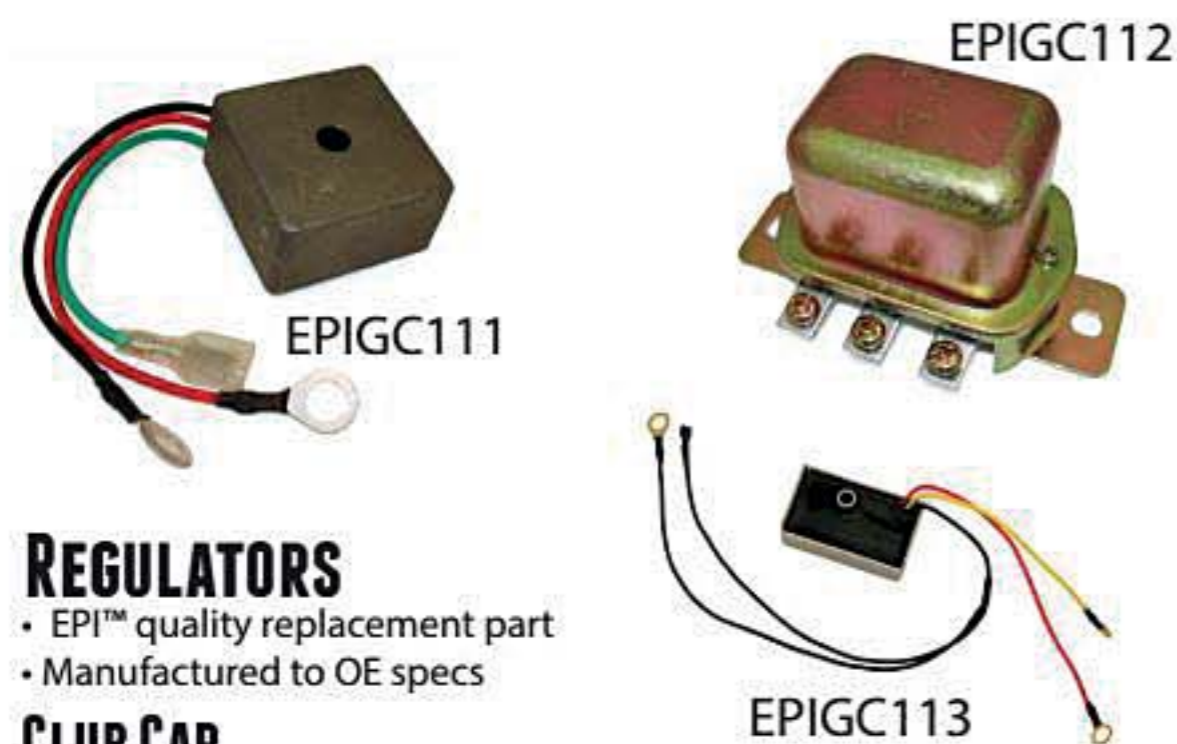

REGULATORS

- EPI™ quality replacement part
- Manufactured to OE specs

CLUB CAR

Model	Year	Item #	Replaces OE
DS	1992-07	EPIGC113	1027101-01/1015777
Precedent	1996-07	EPIGC113	1027101-01/1015777
DS	1984-91	EPIGC112	1012422

E-Z-GO

Model	Year	Item #	Replaces OE
Medalist	1994-95	EPIGC111	27739G01
TXT	1996-10	EPIGC111	27739G01
Marathon	1980-94	EPIGC112	13530G1

YAMAHA

Model	Year	Item #	Replaces OE
G1	1989	EPIGC112	J10-81910-10
G1	1979-86	EPIGC112	J10-81910-10
G2	1985-91	EPIGC112	J10-81910-10
G9	1991	EPIGC112	J10-81910-10