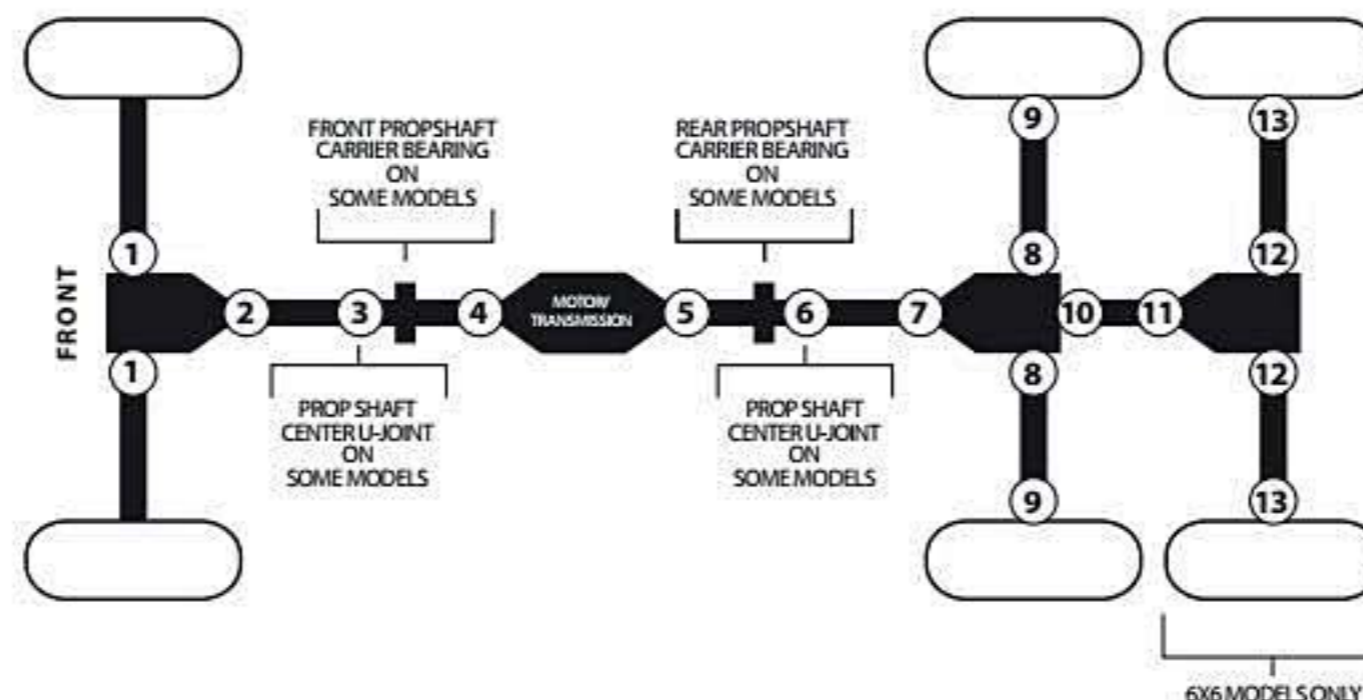

SUZUKI

Model/Year	Location	Item #
250 Ozark 2x4 02-14	6	WE100285
250 Quad Runner 2x4 01	9	WE100227
	8	WE100295
250 Quad Runner 2x4 95-00	9	WE100227
250 Quad Runner 2x4 88-94	9	WE100227
	8	WE100223
250 Quad Runner 4x4 01-02	9	WE100227
	8	WE100295
	6	WE100285
250 Quad Runner 4x4 94-00	9	WE100227
	6	WE100270
250 Quad Runner 4x4 88-93	9	WE100227
	8	WE100223
	6	WE100270
250 Quad Runner 4x4 87	8,9	WE100260
	6	WE100270
250 Quad Sport 2x4 04-09	6	WE100285
300 King Quad 4x4 01-02	9	WE100280
	8	WE100295
	6	WE100285
300 King Quad 4x4 96-00	9	WE100280
	6	WE100270
300 King Quad 4x4 91-93	9	WE100280
	8	WE100223
300 Quad Runner 4x4 95	9	WE100280
	6	WE100270
300 Quad Runner 4x4 94	9	WE100280
	8	WE100223
	6	WE100270
400 Eiger 2x4 02-07	6	WE100285
400 Eiger 4x4 02-07	2,5,7	WE100285
400 King Quad 2x4 08-09	6	WE100285
400 King Quad 4x4 08-14	4,5,7	WE100285
450 King Quad 4x4 08-10	2	WE100275
	5	WE100270
500 King Quad 4x4 09-14	2	WE100275
	5	WE100270
500 Quad Master 4x4 01	2	WE100285
	5,7	WE100270
500 Quad Master 4x4 00	2,5	WE100270
500 Quad Runner 4x4 02	2,5,7	WE100285
500 Quad Runner 4x4 01	5,7	WE100285

Chart Continued on Next Page