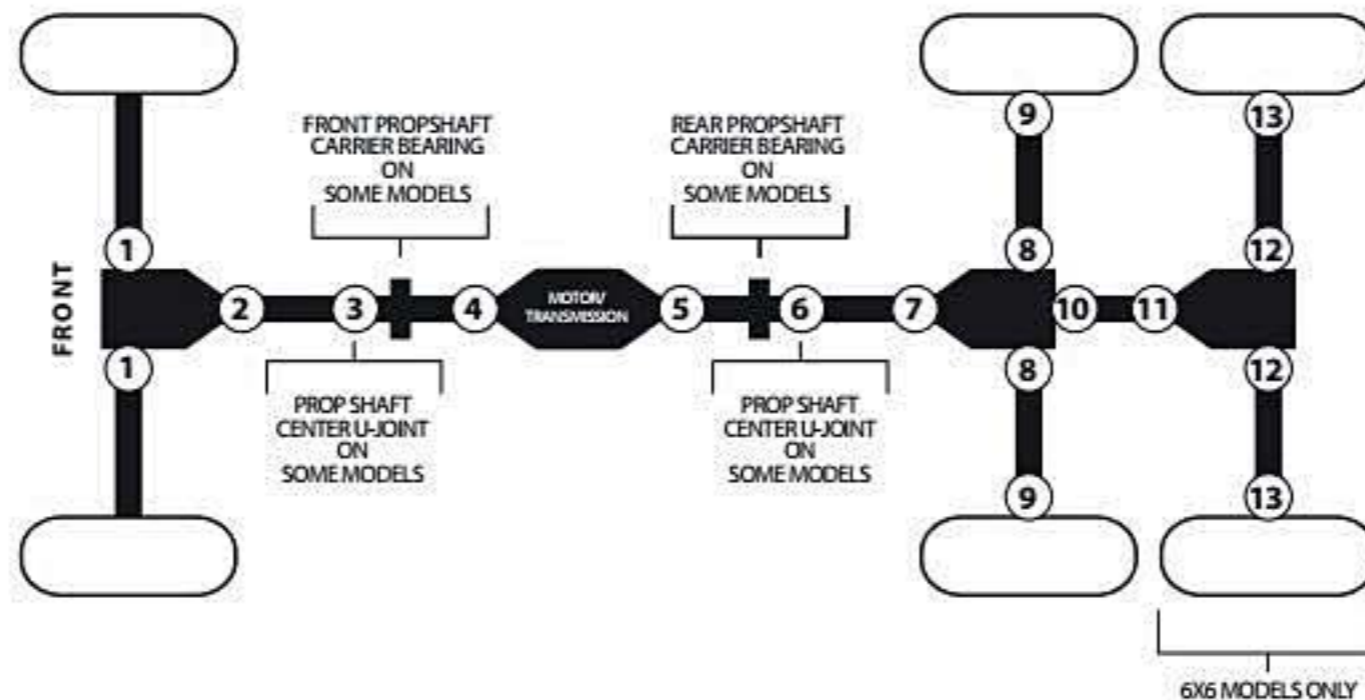

KAWASAKI

Model/Year	Location	Item #
300 Bayou 4x4 89-04	2,4	WE100200*
300 Prairie 2x4 99-02	7	WE100220
300 Prairie 4x4 99-02	2,4	WE100210
	5	WE100220
360 Prairie 2x4 03-09	7	WE100230
360 Prairie 4x4 03-13	5	WE100230
400 Bayou 4x4 93-99	2,4	WE100210
400 Prairie 2x4 98-02	7	WE100220
400 Prairie 4x4 98-02	2,4	WE100210
22.95|		
	5	WE100220
400 Prairie 4x4 97	2,4	WE100210
	5	WE100220
610 Mule 4x4 (400cc) 05-16	2,4,5,7	WE100220
650 Brute Force 4x4 05-13	5	WE100230
650i Brute Force 4x4 06-13	5,7	WE100230