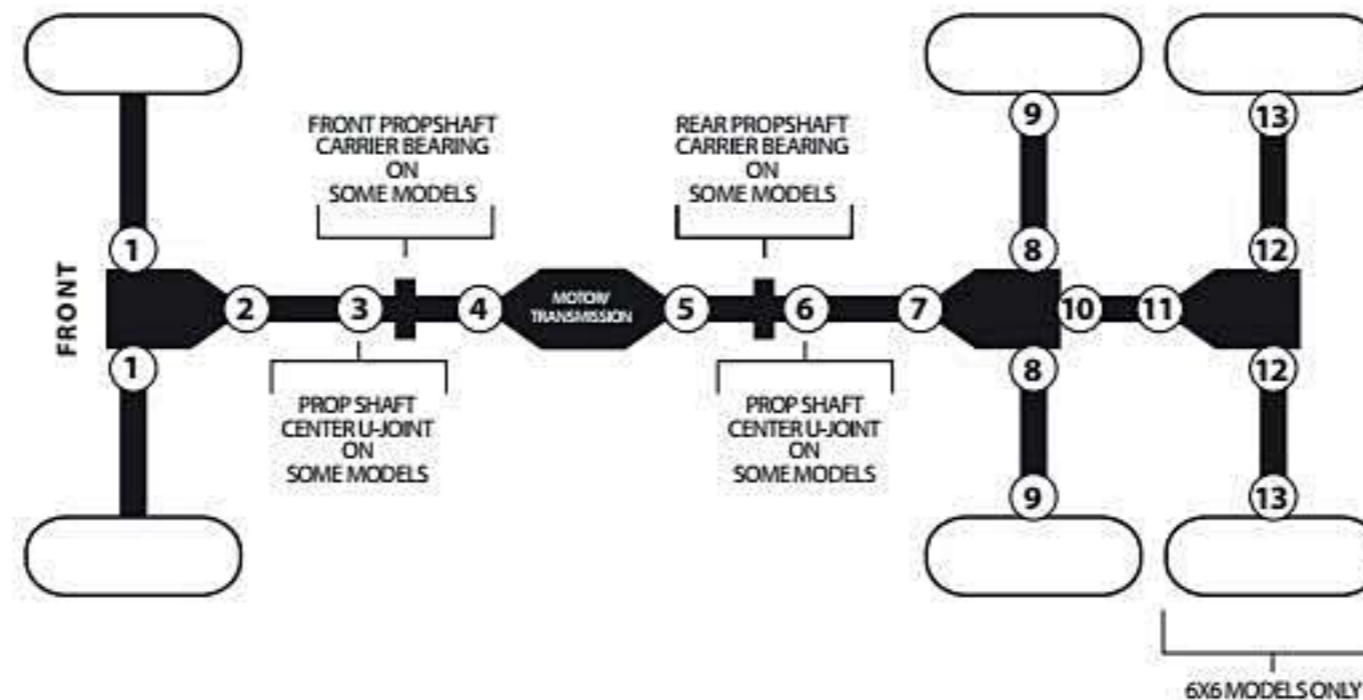

Chart Continued on Next Page