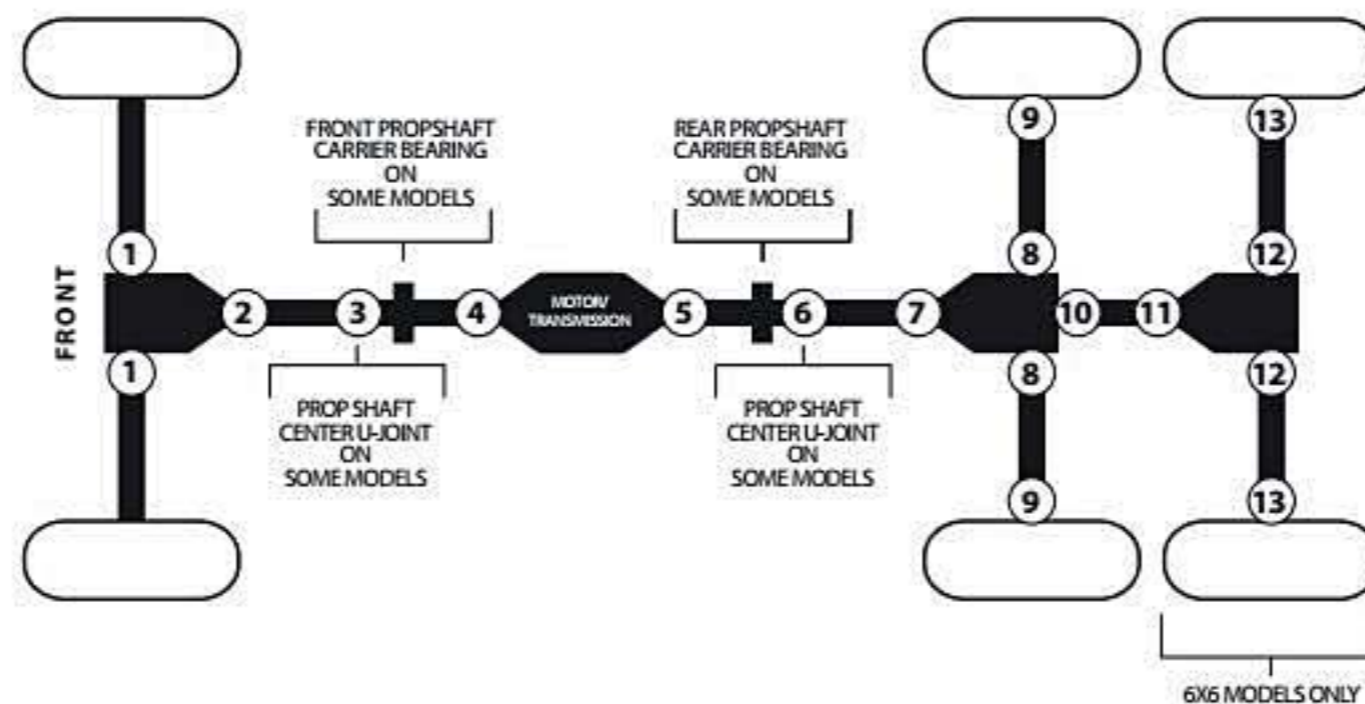

BALL JOINTS

- Sloppy Ball Joints are an early indication of bad times ahead. Check your ball joints periodically for excessive play and replace them proactively. Lift your front end, grab the top and bottom of the front wheel and check for movement in the ball joints.
- EPI Ball joints are designed for free and clear articulation throughout the range of steering and suspension travel while withstanding the highest impact loads. And they come with all the small parts like cotter pins, snap rings, etc. And as always, you get our 1 year warranty!