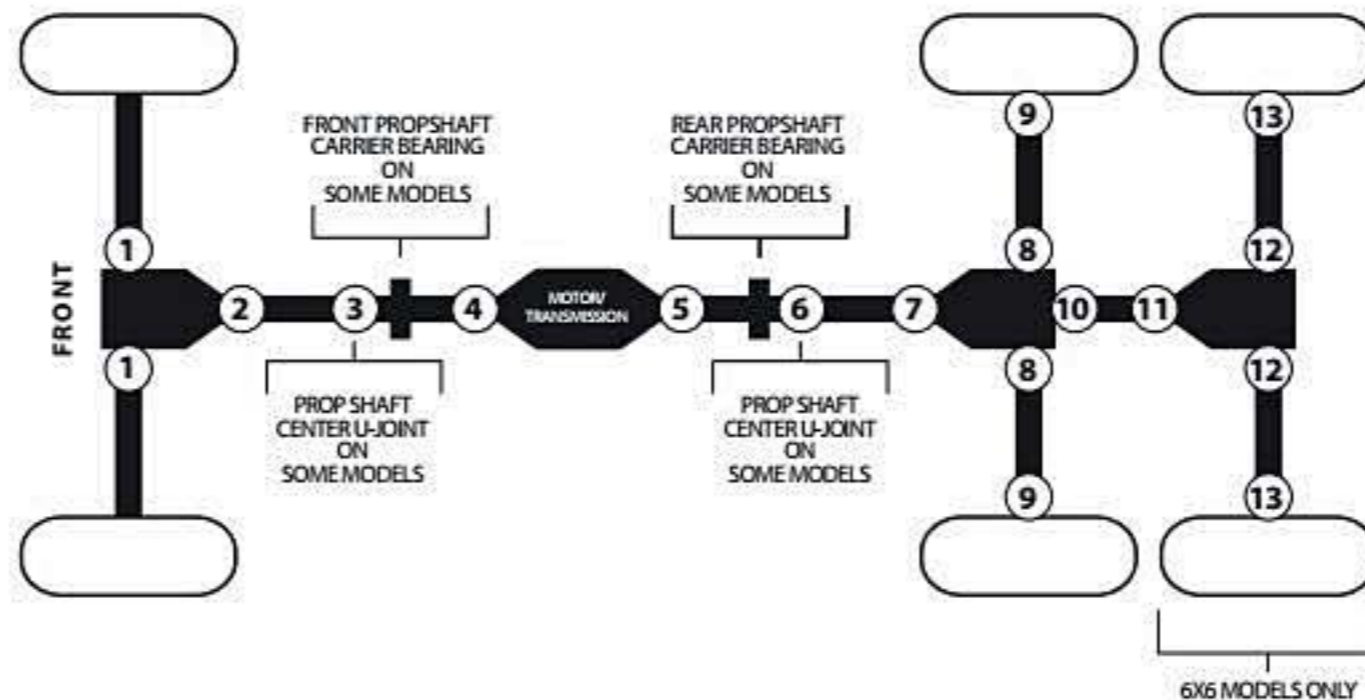

Model/Year	Location	Item #
	9	WE100995
	8	WE100507
550 Sportsman 4x4 12-13	2,4	WE100999
550 Sportsman 4x4 (built 11/23/10 and after) 11	2,4	WE100999
550 Sportsman 4x4 (built 11/22/10 and before) 11	2,4	WE100338
550 Sportsman XP 4x4 09-10	2,4,5,7	WE100338
550 Sportsman Std/EPS 4x4 12-14	2,4	WE100999
	5,7	WE100338
550 Sportsman EPS 4x4 (built 11/23/10 and after) 11	2,4	WE100999
550 Sportsman EPS 4x4 (built 11/22/10 and before) 11	2,4	WE100338
550 Sportsman Touring 14	2,4	WE100999
	5,7	WE100338
550 Sportsman Touring EPS 4x4 12-13	2,4	WE100999
550 Sportsman Touring EPS 4x4 11	2,4	WE100999
(built 11/23/10 and after)		
550 Sportsman Touring EPS 4x4 11	2,4	WE100338
(built 11/22/10 and before)		
550 Sportsman Touring EPS 4x4 10	2,4	WE100338
550 Sportsman X2 14	2,4	WE100999
	5,7	WE100338
550 Sportsman X2 4x4 13	2,4	WE100999
550 Sportsman X2 4x4 (built 11/23/10 and after) 11-12	2,4	WE100999
550 Sportsman X2 4x4 (built 11/22/10 and before) 11	2,4	WE100338
550 Sportsman X2 4x4 10	2,4,5,7	WE100338
570 ACE 15-18	2,4	WE100338
570 ACE SP 15-17	2,4	WE100338
570 Ranger Crew EFI Mid-Size Std/EPS/LE 15-18	2,3,4	WE100338
570 Ranger Crew 4x4 14	2,3,4	WE100338
570 Ranger Crew Full-Size Std/EPS 15-16	2,3,4	WE100338
570 Ranger Mid-Size 4x4 14-18	2,4	WE100338
570 Ranger EFI 4x4 14	2,4	WE100338
570 Ranger Full-Size Std/EPS 15-17	2,4	WE100338
570-6 Ranger Crew 18	4	WE100338
570-6 Ranger Crew XP Full Size Std/EPS 16-17	2,3,4	WE100338
570 Ranger XP Full Size Std/EPS 16	2,4	WE100338
570 RZR 4x4 Std/EPS/LE 12-17	2,4	WE100338
570 RZR S (60") 17	2,4	WE100338
570 RZR Trail w/EPS 15-17	2,4	WE100338
570 Sportsman Std/EPS 14-18	2,4	WE100338
570 Sportsman SP w/EPS 15-18	2,4	WE100338
570 Sportsman Touring Std/EPS 14-18	2,4	WE100338
570 Sportsman Touring SP 15-18	2,4	WE100338
570 Sportsman Utility Ed 18	2,4	WE100338
570 Sportsman X2 w/EPS 15-18	2,4	WE100338
570 Sportsman 6x6 18	2,4	WE100338
570 Sportsman 6x6 17	2,4	WE100338
	5,7	WE100338
600 Sportsman 4x4 05	2,4,5,7	WE100338
600 Sportsman 4x4 03-04	1,2,4,5,7	WE100338
700 Ranger EFI 6x6 06-09	2,4,5,7,10,11	WE100338
700 Ranger XP 4x4 05-09	5,7	WE100338
700 Sportsman EFI 4x4 05-07	2,4,5,7	WE100338
700 Sportsman EFI 4x4 04	1,2,4,5,7	WE100338
700 Sportsman 4x4 05-06	2,4,5,7	WE100338
700 Sportsman 4x4 02-04	1,2,4,5,7	WE100338
700 Sportsman MV7 4x4 05	2,4,5,7	WE100338
800 Ranger Crew 4x4 10-14	2,3,4	WE100338
800 Ranger Mid-Size 4x4 13-14	2,4	WE100338
800 Ranger XP 4x4 10-14	2,4	WE100338
800 Ranger 6x6 10-17	2,4,5,7	WE100338
800 RZR 4x4 08-14	2,4	WE100338
800 RZR 4 4x4 11-14	2,3,4	WE100338
800 RZR S 4x4 08-14	2,4	WE100338