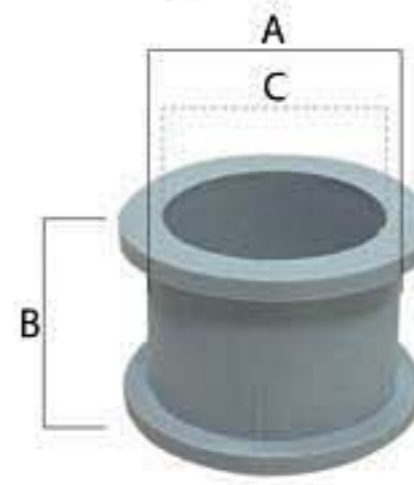

SHOCK BUSHINGS

- EPI quality replacement shock bushings
- Fits many Fox, ACT and HPG shocks used on Arctic Cat, Polaris, Yamaha and Ski-Doo OEM shocks

ARCTIC CAT

Item #	Price	Sold As	Replaces OE	Diagram	A	B	C	D
EPISB204	$10.95	2 pack	0603-592	1	1.015"	.395"	.575"	1.2"
EPISB205	10.95	2 pack	1604-008	1	1.015"	.435"	.575"	1.2"
EPISB401	10.95	2 pack	0603-955/1603-019	1	1.005"	.395"	.828"	1.2"
EPISB402	10.95	2 pack	1604-222	1	1.005"	.475"	.828"	1.2"
EPISB403	10.95	2 pack	1604-223	1	1.005"	.51"	.828"	1.2"
EPISB600	5.95	Each	2604-156	3	1"	.805"	.875"	-
EPISB602*	5.95	Each	1604-791	4	1.001"	.709"	.877"	-

SKI-DOO

Item #	Price	Sold As	Replaces OE	Diagram	A	B	C	D
EPISB501	$10.95	2 pack	503189117	1	19.6mm	13.7mm	14.4mm	25.6mm
EPISB500	6.95	Each	503189271	2	24.1mm	26.4mm	18.2mm	-

YAMAHA

Item #	Price	Sold As	Replaces OE	Diagram	A	B	C	D
EPISB200	$10.95	2 pack	8HR-2376B-09	1	1.015"	.555"	.575"	1.2"
EPISB202	10.95	2 pack	8HR-2376B-19	1	1.015"	.675"	.575"	1.2"
EPISB208	10.95	2 pack	8GN-2376B-09	1	1.015"	.505"	.575"	1.2"

POLARIS

Item #	Price	Sold As	Replaces OE	Diagram	A	B	C	D
EPISB200	$10.95	2 pack	1500137	1	1.015"	.555"	.575"	1.2"
EPISB201	10.95	2 pack	1500184	1	1.015"	.595"	.575"	1.2"
EPISB202	10.95	2 pack	5431542/5431544	1	1.015"	.675"	.575"	1.2"
EPISB203	10.95	2 pack	5431543	1	1.015"	.725"	.575"	1.2"
EPISB204	10.95	2 pack	5136410	1	1.015"	.395"	.575"	1.2"
EPISB206	10.95	2 pack	5431727	1	1.015"	.645"	.575"	1.2"
EPISB207	10.95	2 pack	5432041	1	1.015"	.82"	.575"	1.2"
EPISB300	10.95	2 pack	1500182	1	.771"	.594"	.583"	1.01"
EPISB400	10.95	2 pack	1500103	1	1.005"	.57"	.828"	1.2"
EPISB404	10.95	2 pack	1500309/1500609	1	1.005"	.6"	.828"	1.2"
EPISB405	10.95	2 pack	1500307	1	1.005"	.63"	.828"	1.2"

*Delrin upgrade, OE is rubber

Diagram 3