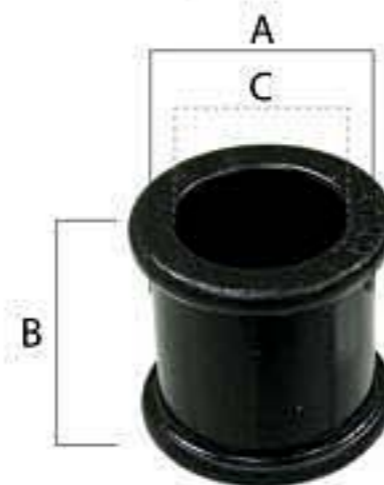

SHOCK BUSHINGS

- EPI quality replacement shock bushings
- Fits many Fox, ACT and HPG shocks used on Arctic Cat, Polaris, Yamaha and Ski-Doo OEM shocks

ARCTIC CAT

Item #	Price	Sold As	Replaces OE	Diagram	A	B	C	D
EPISB204	$10.95	2 pack	0603-592	1	1.015"	.395"	.575"	1.2"
EPISB205	10.95	2 pack	1604-008	1	1.015"	.435"	.575"	1.2"
EPISB401	10.95	2 pack	0603-955/1603-019	1	1.005"	.395"	.828"	1.2"
EPISB402	10.95	2 pack	1604-222	1	1.005"	.475"	.828"	1.2"
EPISB403	10.95	2 pack	1604-223	1	1.005"	.51"	.828"	1.2"
EPISB600	5.95	Each	2604-156	3	1"	.805"	.875"	-
EPISB602*	5.95	Each	1604-791	4	1.001"	.709"	.877"	-

SKI-DOO

Item #	Price	Sold As	Replaces OE	Diagram	A	B	C	D
EPISB501	$10.95	2 pack	503189117	1	19.6mm	13.7mm	14.4mm	25.6mm
EPISB500	6.95	Each	503189271	2	24.1mm	26.4mm	18.2mm	-

YAMAHA

Item #	Price	Sold As	Replaces OE	Diagram	A	B	C	D
EPISB200	$10.95	2 pack	8HR-2376B-09	1	1.015"	.555"	.575"	1.2"
EPISB202	10.95	2 pack	8HR-2376B-19	1	1.015"	.675"	.575"	1.2"
EPISB208	10.95	2 pack	8GN-2376B-09	1	1.015"	.505"	.575"	1.2"

POLARIS

Item #	Price	Sold As	Replaces OE	Diagram	A	B	C	D
EPISB200	$10.95	2 pack	1500137	1	1.015"	.555"	.575"	1.2"
EPISB201	10.95	2 pack	1500184	1	1.015"	.595"	.575"	1.2"
EPISB202	10.95	2 pack	5431542/5431544	1	1.015"	.675"	.575"	1.2"
EPISB203	10.95	2 pack	5431543	1	1.015"	.725"	.575"	1.2"
EPISB204	10.95	2 pack	5136410	1	1.015"	.395"	.575"	1.2"
EPISB206	10.95	2 pack	5431727	1	1.015"	.645"	.575"	1.2"
EPISB207	10.95	2 pack	5432041	1	1.015"	.82"	.575"	1.2"
EPISB300	10.95	2 pack	1500182	1	.771"	.594"	.583"	1.01"
EPISB400	10.95	2 pack	1500103	1	1.005"	.57"	.828"	1.2"
EPISB404	10.95	2 pack	1500309/1500609	1	1.005"	.6"	.828"	1.2"
EPISB405	10.95	2 pack	1500307	1	1.005"	.63"	.828"	1.2"

*Delrin upgrade, OE is rubber

Diagram 2