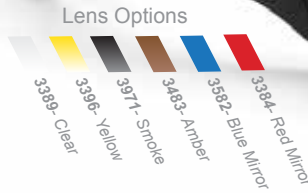

## PRIVATE LABELING

ASK ABOUT HOW  
YOU CAN BRAND  
YOUR COMPANY OR  
EVENT ON OUR  
HIGH QUALITY  
PRODUCTS

WROTO

**EPOCH 3**  118  138  32  
Rx READY

ANSI Z87.1 • SAFETY RATED

- Lightweight PC frame
- Shatterproof Polycarbonate Lens
- Fit: One size fits most
- 100% UVA/UVB Protection