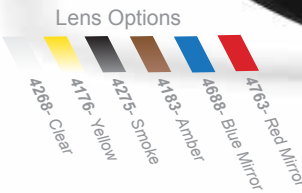

FOAM 121 147 37
Rx READY

ANSI Z87.1 • SAFETY RATED

- Lightweight PC frame
- Vented foam lens cups
- inlaid rubber arm tips
- Fit: One size fits most
- 100% UVA/UVB Protection