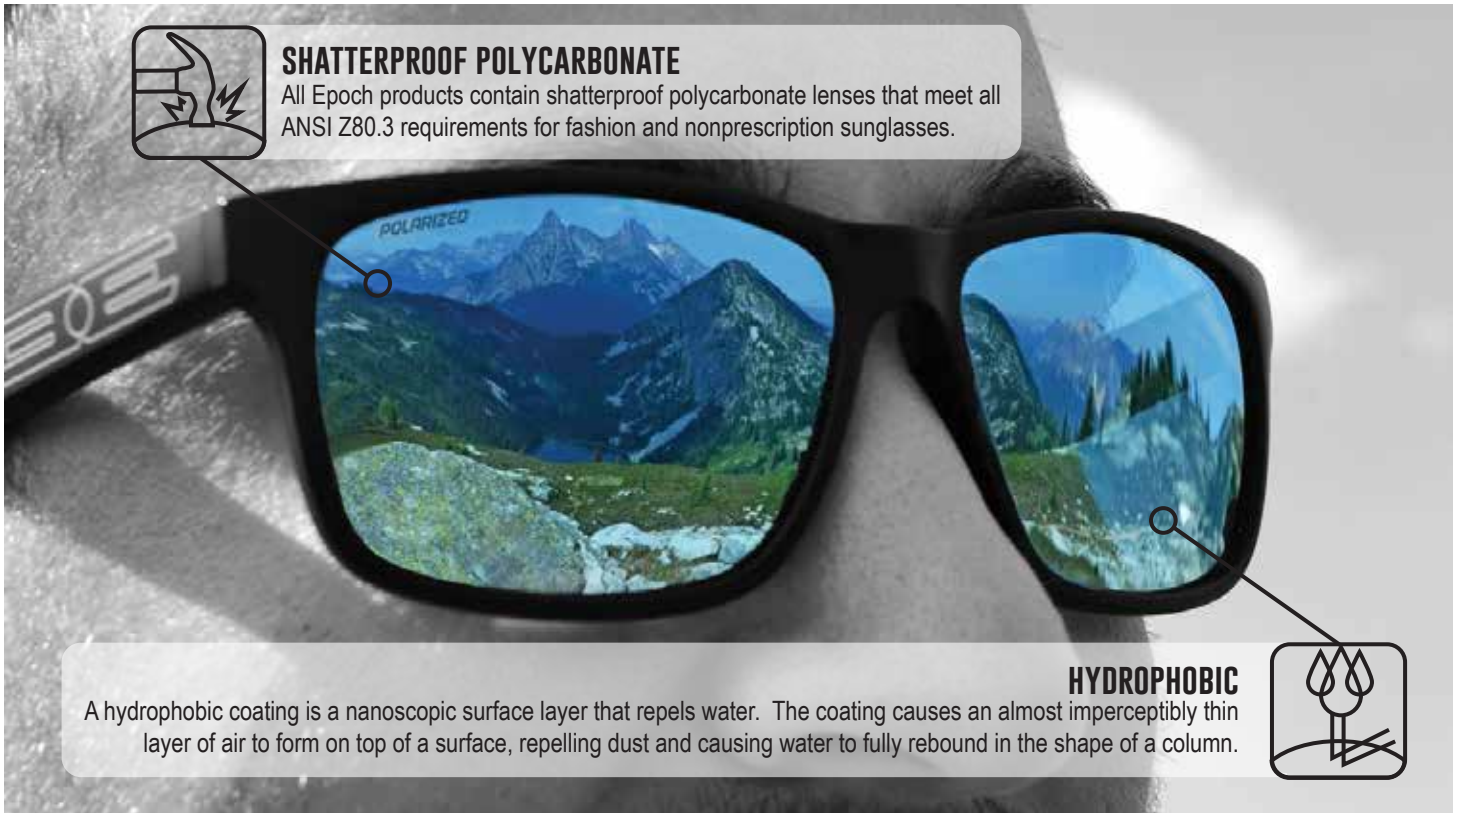

## HYDROPHOBIC

A hydrophobic coating is a nanoscopic surface layer that repels water. The coating causes an almost imperceptibly thin layer of air to form on top of a surface, repelling dust and causing water to fully rebound in the shape of a column.