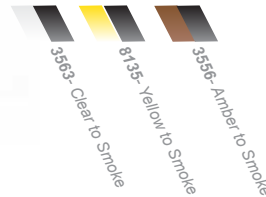

PHOTOCHROMIC FOAM

121 147 37

Rx READY ANSI Z87.1 • SAFETY RATED

Standard