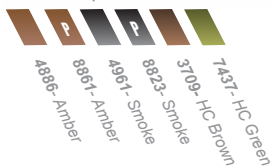

# EPOCH 6

128 141 37

- Lightweight PC frame
- Rubber cushion arm tips
- Shatterproof PC Lenses
- Fit: One size fits most
- 100% UVA/UVB Protection

Purple Frame

Lens Options

Black Frame

Lens Options

White Frame