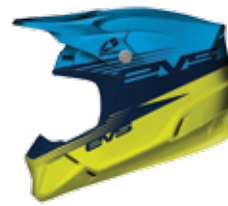

BLU/HI-VIZ YEL