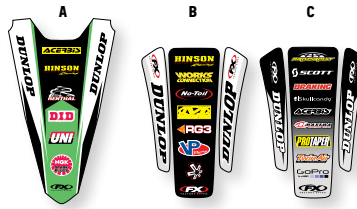

REAR FENDER

FULL REAR FENDER COVERAGE

A. KX450F	2019	22-32138
A. KX450F	2016-2018	19-32132
A. KX450F	2012-2015	19-32130
A. KX450F	2009-2011	19-32126
A. KX250F	2017-2018	19-32132
A. KX250F	2013-2016	19-32130
A. KX250F	2009-2012	19-32126
A. KX250F/450F	2006-2008	19-32124
A. KX250F	2004-2005	19-32122
A. KX125/250	2003-2008	19-32120
A. KX125/250	1999-2002	19-32116
A. KX80-100	1990-2013	19-32110
A. KX85/100	2014-2019	19-32114
B. UNIV.		07-32020
C. UNIV.		16-32020

FORK GUARD

LEFT AND RIGHT DECALS

A. KX450F	2016-2019	20-40128
A. KX250F	2017-2019	20-40128
A. KX450F	2009-2015	19-40126
A. KX250F	2009-2016	19-40126
A. KX250F/450F	2006-2008	19-40120
A. KX125/250	2007-2008	19-40120
A. KX125-500	1994-2003	19-40116
A. KX80-100	1998-2013	19-40110
A. KX85/100	2014-2019	19-40114
B. KX450F	2016-2019	20-40168
B. KX250F	2017-2019	20-40168
B. KX450F	2009-2015	19-40166
B. KX250F	2009-2016	19-40166
B. KX250F/450F	2006-2008	19-40160
B. KX250F	2004-2005	19-40156
B. KX125/250	2007-2008	19-40160
B. KX125/250	2004-2006	19-40156
B. KX125-500	1994-2003	19-40150