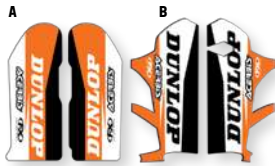

FORK GUARD

LEFT AND RIGHT DECALS

A. SX/EXC/XC	2015-2019	17-40522
A. SX/EXC/XC	2008-2014	17-40520
A. SX/EXC/XC	2001-2007	17-40506
B. SX/EXC/XC	2015-2019	17-40572
B. SX/EXC/XC	2008-2014	17-40570
B. SX/EXC/XC	2001-2007	17-40566