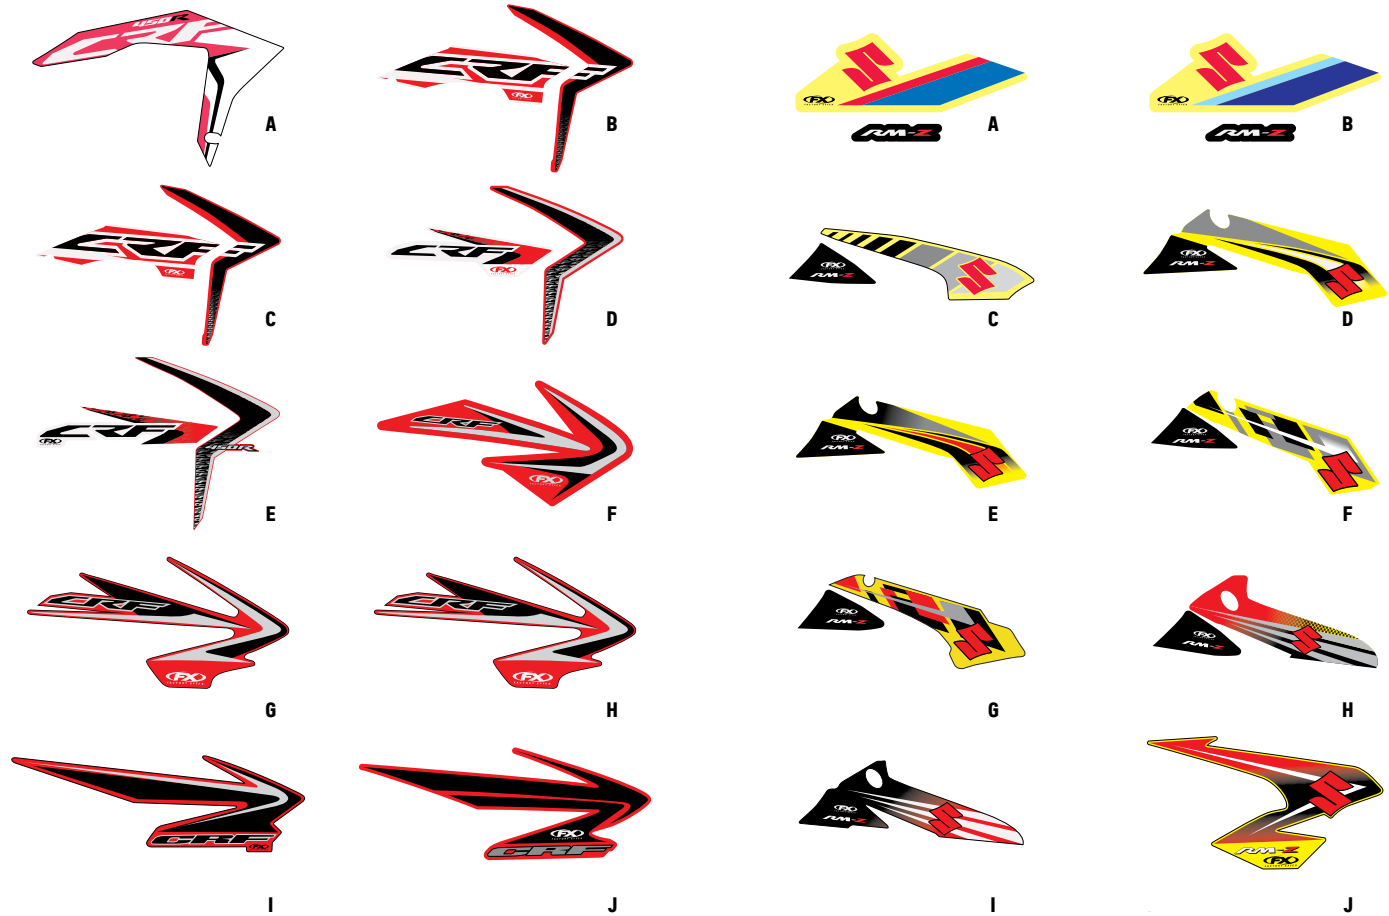

OEM REPLICAS

Oem style graphic decals. Produced with super thick Ultra Curve vinyl and Moto specific adhesives. Includes decals for both sides.

HONDA OEM

DESIGN	BIKE	FITS	PART #	DESIGN	BIKE	FITS	PART #
A	2019 CRF250/450	2017-2019	22-05338	2007	CRF450	2005-2008	10-05334
A	2018 CRF450	2017-2019	21-05338	2007	CRF250	2004-2009	10-05330
A	2018 CRF250	2018-2019	21-05338	2007	CR125/250	2002-2008	10-05320
A	2017 CRF450	2017-2019	20-05338	2006	CRF450	2005-2008	09-05334
B	2016 CRF450	2013-2016	19-05336	2005	CRF450	2005-2008	08-05334
B	2016 CRF250	2014-2017	19-05336	2005	CR125/250	2002-2008	08-05320
C	2015 CRF450	2013-2016	18-05336	2005	CRF250	2004-2009	08-05330
C	2015 CRF250	2014-2017	18-05336	2004	CRF450	2002-2004	07-05332
D	2014 CRF450	2013-2016	17-05336	2004	CR125/250	2002-2008	07-05320
D	2014 CRF250	2014-2017	17-05336	2003	CRF450	2002-2004	06-05326
E	2013 CRF450	2013-2016	16-05336	2002	CR80	1996-2002	05-2650
E	2013 CRF250	2010-2013	16-05334	2002	XR200	1986-2002	05-2656
F	2012 CRF450	2009-2012	15-05334	2002	XR250/400/600	1986-2004	05-2658
F	2012 CRF250	2010-2013	15-05334	2000	XR200	1986-2002	03-0257
G	2011 CRF450	2009-2012	14-05334	2000	XR	UNIVERSAL	03-0254
G	2011 CRF250	2010-2013	14-05334	2000	XR250/400/600	1986-2004	03-0258
H	2010 CRF450	2009-2012	13-05334	1999	XR250/400/600	1986-2004	02-8754
H	2010 CRF250	2010-2013	13-05334	2001	CR125/250	2000-2001	04-2201
I	2009 CRF450	2009-2012	12-05334	1997	XR250/400/600	1986-2004	02-8605
I	2009 CRF250	2004-2009	12-05330	1998	XR250/400/600	1986-2004	02-8704
J	2008 CRF250	2004-2009	11-05330		HRC WING	UNIVERSAL	02-6906
J	2008 CRF450	2005-2008	11-05334				

SUZUKI OEM

DESIGN	BIKE	FITS	PART #	DESIGN	BIKE	FITS	PART #
A	2019 RM-Z450	2018-2019	22-05438	H	2012 RM-Z450	2008-2017	15-05438
A	2019 RM-Z250	2019	22-05438	H	2012 RM-Z250	2010-2018	15-05434
B	2018 RM-Z450	2018	21-05438	I	2011 RM-Z250	2010-2018	14-05434
B	2018 RM-Z250	2010-2018	21-05434	I	2011 RM85	2002-2018	14-05410
C	2017 RM-Z450	2008-2017	20-05438	J	2010 RM-Z450	2008-2017	13-05434
C	2017 RM-Z250	2010-2018	20-05434	J	2010 RM-Z250	2010-2018	13-05434
D	2016 RM-Z450	2008-2017	19-05438		2009 RM-Z250	2007-2009	12-05432
D	2016 RM-Z250	2010-2018	19-05434		2008 RM125/250	2001-2008	11-05420
E	2015 RM-Z450	2008-2017	18-05438		2007 RM-Z450	2007	10-05434
E	2015 RM-Z250	2010-2018	18-05434		2006 RM125/250	2001-2008	09-05420
F	2014 RM-Z450	2008-2017	17-05438		2005 DR-Z400	2001-2018	08-05438
F	2014 RM-Z250	2010-2018	17-05434		2005 RM125/250	2001-2008	08-05420
G	2013 RM-Z450	2008-2017	16-05438		2003 RM125/250	2001-2008	06-05430
G	2013 RM-Z250	2010-2018	16-05434