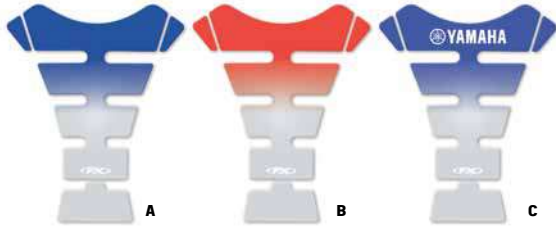

CLEAR TANK PADS

Protects your tank from belt buckle or pant zippers abuse. Heat, humidity, water and UV resistant along with superior adhesive that ensures your tank pad will last.

A. SUZUKI BLUE/CLEAR	15-57410
B. HONDA RED/CLEAR	15-57310
C. YAMAHA BLUE/CLEAR	15-57210