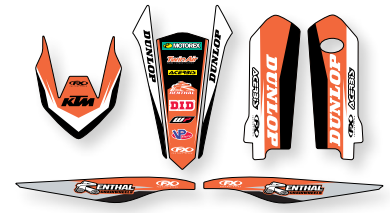

TRIM KIT

PRE-DESIGNED EVO TRIM KIT

Includes front fender tip, rear fender, lower fork and swingarm decals.

SX125-450F	2018.5-2019	22-50532
SX125-450F	2015.5-2018	19-50530
SX250	2016	17-50524
SX125-450F	2013-2015	17-50524
SX250F-450F	2011-2012	17-50522
SX125-250	2012	17-50522
SX125-250	2011	17-50520
SX125-450F	2008-2010	17-50516
SX125-450F	2007	17-50514
SX125-525	2004-2006	17-50512
SX200/250/450	2003-2006	17-50512
SX125/525	2003	17-50510
SX125-520	1998-2002	17-50510