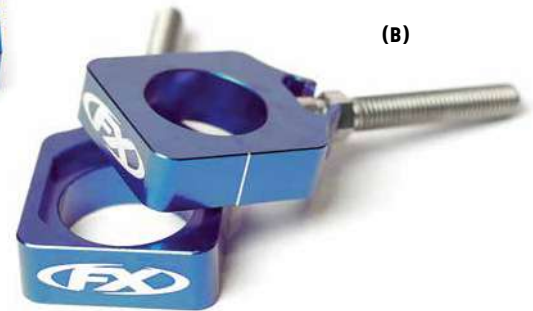

(B)

BRAKE RESERVOIR KIT

		RED	BLUE	MAG
YZ450F	2008-2019	18-36222	12-36222	12-36226
YZ450F	2003-2007	18-36220	12-36220	12-36224
YZ426F	2003-2007	18-36220	12-36220	12-36224
YZ250F	2007-2019	18-36222	12-36222	12-36226
YZ250F	2003-2006	18-36220	12-36220	12-36224
YZ125/250	2008-2019	18-36222	12-36222	12-36226
YZ125/250	2003-2007	18-36220	12-36220	12-36224
WR450F	2003-2018	18-36220	12-36220	12-36224
WR250F	2003-2019	18-36220	12-36220	12-36224