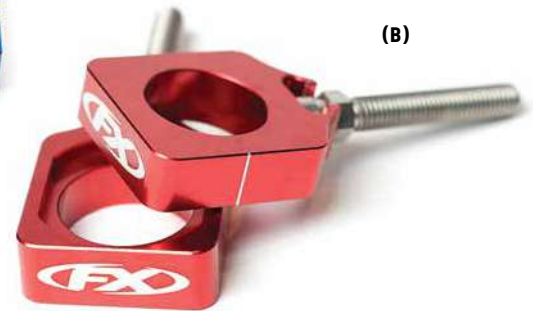

(B)

BRAKE RESERVOIR KIT

		RED	BLUE	MAG
CRF450R/X	2004-2019	12-36320	18-36320	12-36324
CRF250R/X	2004-2019	12-36320	18-36320	12-36324
CR125/250	2002-2007	12-36320	18-36320	12-36324
CRF150R	2007-2019	12-36320	18-36320	12-36324