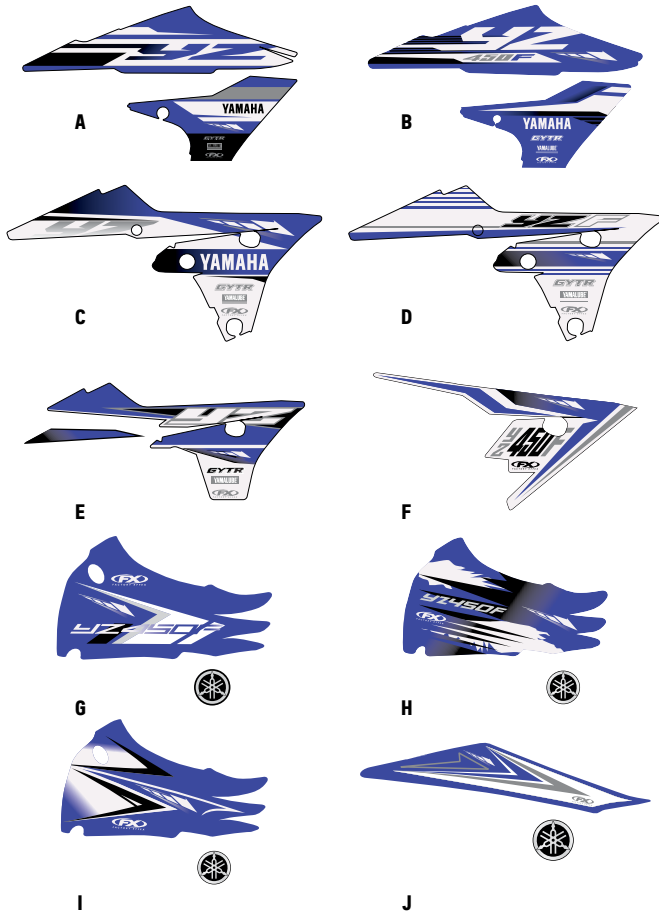

YAMAHA OEM

DESIGN	BIKE	FITS	PART #	DESIGN	BIKE	FITS	PART #
A	2019 YZ125/250	2015-2019	22-05220	I	2011 YZ85	2002-2014	14-05210
A	2019 YZ250F	2019	22-05228	J	2010 YZ250F	2010-2013	13-05224
A	2019 YZ450F	2018-2019	22-05228		2009 YZ250F/450F	2006-2009	12-05224
B	2018 YZ125/250	2015-2019	21-05220		2008 YZ250F/450F	2006-2009	11-05224
B	2018 YZ450F	2018-2019	21-05228		2008 YZ125/250	2002-2014	11-05220
B	2018 YZ250F	2014-2018	21-05226		2007 YZ250F/450F	2006-2009	10-05224
C	2017 YZ450F	2014-2017	20-05228		2007 YZ125/250	2002-2014	10-05220
C	2017 YZ250F	2014-2018	20-05228		2006 YZ125/250	2002-2014	09-05220
C	2017 YZ125/250	2015-2018	20-05220		2005 YZ250F/450F	2003-2005	08-05224
D	2016 YZ450F	2014-2017	19-05228		2005 YZ125/250	2002-2014	08-05220
D	2016 YZ250F	2014-2018	19-05228		2004 YZ250F/450F	2003-2005	07-05224
E	2015 YZ450TF	2014-2017	18-05228		2004 YZ85	2002-2014	07-05218
E	2015 YZ250F	2014-2018	18-05228		2003 YZ250F/450F	2003-2005	06-05222
F	2014 YZ450F	2014-2017	17-05228		2003 YZ125/250	2002-2014	06-05218
F	2014 YZ250F	2014-2018	17-05226		2002 YZ250F/450F	1998-2002	05-2674
G	2013 YZ450F	2010-2013	16-05228		2002 WR250-426	1998-2002	05-2676
G	2013 YZ250F	2010-2013	16-05226		2001 YZ250F/426F	1998-2002	04-2232
H	2012 YZ450F	2010-2013	15-05228		2001 YZ125/250	1996-2001	04-2231
H	2012 YZ250F	2010-2013	15-05226				
I	2011 YZ450F	2010-2013	14-05228				
I	2011 YZ125/250	2002-2014	14-05220				

KAWASAKI OEM

DESIGN	BIKE	FITS	PART #	DESIGN	BIKE	FITS	PART #
A	2019 KX450F	2019	22-05132	I	2011 KX85/100	2001-2013	14-05118
A	2019 KX250F	2017-2019	22-05130	I	2011 KX65	2000-2018	14-05116
B	2018 KX450F	2016-2018	21-05132	J	2010 KX450F	2009-2011	13-05130
B	2018 KX250F	2017-2019	21-05130	J	2010 KX250F	2009-2012	13-05130
C	2017 KX450F	2016-2018	20-05132		2009 KX450F	2009-2011	12-05130
C	2017 KX250F	2017-2019	20-05130		2009 KX250F	2009-2012	12-05130
D	2016 KX450F	2016-2018	19-05132		2008 KX450F	2006-2008	11-05130
D	2016 KX250F	2013-2016	19-05130		2008 KX250F	2006-2008	11-05128
E	2015 KX450F	2012-2015	18-05132		2007 KX450F	2006-2008	10-05130
E	2015 KX250F	2013-2016	18-05130		2007 KX250F	2006-2008	10-05128
F	2014 KX450F	2012-2015	17-05132		2005 KX125/250	2003-2008	08-05120
F	2014 KX250F	2013-2016	17-05130		2003 KX85/100	2001-2013	06-05118
G	2013 KX450F	2012-2015	16-05132		2002 KDX200/220	1995-2007	05-2688
G	2013 KX250F	2013-2016	16-05130		2002 KX125/250	1999-2002	05-2684
H	2012 KX450F	2012-2015	15-05132		1998 KX125/250	1994-1998	02-8707
H	2012 KX250F	2009-2012	15-05130				
I	2011 KX450F	2009-2011	14-05130				
I	2011 KX250F	2009-2012	14-05130