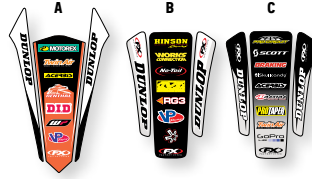

FRONT FENDER

FRONT FENDER TIP AND SIDE ARCHES

SX125-450F	2015.5-2019	19-30530
SX250	2016	17-30520
SX125-450F	2013-2015	17-30520
SX125-450F	2007-2012	17-30510
SX	1998-2006	17-30502
XC	2016-2019	19-30530
XC	2013-2015	17-30520
XC	2008-2012	17-30510
EXC	2017-2019	19-30530
EXC	2013-2016	17-30520
EXC	2008-2012	17-30510
EXC/MXC	1998-2007	17-30502

REAR FENDER

FULL REAR FENDER COVERAGE

A. SX125-450F	2018.5-2019	22-32532
A. SX125-450F	2015.5-2018	19-32530
A. SX250	2016	17-32520
A. SX125-450F	2011-2015	17-32520
A. SX125-450F	2007-2010	17-32510
A. SX125-525	2004-2006	17-32506
A. SX200/250/450	2003	17-32506
A. SX125/525	2003	17-32502
A. SX	1998-2002	17-32502
A. XC	2016-2018	19-32530
A. XC	2011-2015	17-32520
A. XC	2008-2010	17-32510
A. EXC	2017-2018	19-32530
A. EXC	2013-2016	17-32520
A. EXC	2008-2012	17-32510
A. EXC/MXC	2005-2007	17-32506
B. UNIV.		07-32020
C. UNIV.		16-32020