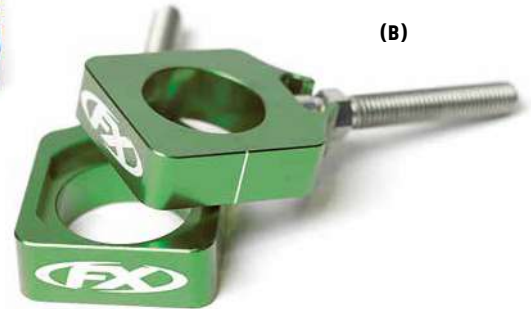

ENGINE PLUG KIT

		RED	BLUE	MAG
KX450F	2009-2019	17-36114	17-36112	
KX250F	2011-2019	17-36114	17-36112	
KX250F	2004-2010			12-36104

STANDARD AXLE BLOCKS (A)

		RED	BLUE
KX450F	2005-2019	17-36144	17-36142
KX250F	2004-2019	17-36144	17-36142
KX250	2003-2008	17-36144	17-36142
KX125	2003-2005	17-36144	17-36142

NEW LOLLIPOP AXLE BLOCKS (B)

		GREEN
KX450F	2006-2019	22-36102
KX250F	2004-2019	22-36102
KX125/250	2003-2008	22-36102
KLX450R	2008-2012	22-36102

BRAKE RESERVOIR KIT

		RED	BLUE	MAG
KX450F	2006-2019	17-36124	17-36122	12-36124
KX250F	2004-2019	17-36124	17-36122	12-36124
KX250	2003-2008	17-36124	17-36122	12-36124
KX125	2003-2008	17-36124	17-36122	12-36124
KLX450R	2008-2012	17-36124	17-36122	12-36124

AIRBOX FILTER BOLT (C)

		RED	BLUE
KX125-450F	2002-2019	17-36266	17-36262

FUEL ADJUSTMENT SCREWS (D)

RED	BLUE	MAG
17-36030	17-36020	12-36000