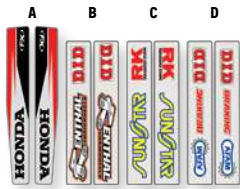

FRONT FENDER

FRONT FENDER TIP AND SIDE ARCHES

CR80/85	1996-2008	17-30302
CRF150R	2007-2019	17-30304
CR125-500	2000-2003	17-30306
CR125/250	2004-2008	17-30320
CRF250	2004-2009	17-30320
CRF250	2010-2013	17-30324
CRF250	2014-2017	17-30328
CRF250	2018-2019	20-30330
CRF450	2000-2003	17-30306
CRF450	2004-2008	17-30320
CRF450	2009-2012	17-30324
CRF450	2013-2016	17-30328
CRF450	2017-2019	20-30330

SWINGARM

LEFT AND RIGHT DECALS

A. CR80/85	1996-2008	17-42302
A. CRF150R	2007-2019	17-42302
A. CR/CRF	1997-2016	17-42320
A. CRF	2017-2019	20-42322
B. RENTHAL/DID UNIV.		04-2426
C. SUNSTAR/RK UNIV.		06-42010
D. AFAM/DID UNIV.		06-42012