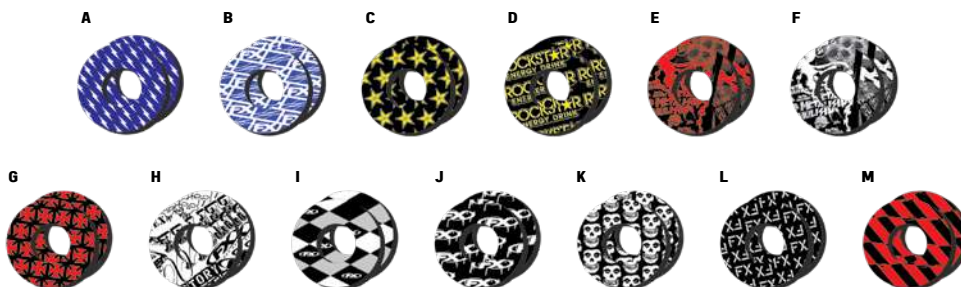

GRIP DONUTS

A. BOLTS BLUE	22-67200
B. FX BLUE	15-67920
C. ROCKSTAR STAR	16-67700
D. ROCKSTAR TEXT	16-67702
E. METAL MULISHA RED	14-67952
F. METAL MULISHA WHITE	14-67950
G. IRON CROSS	08-67904
H. RANDOM	10-67910
I. ARGYLE	10-67912
J. DRIP	09-67900
K. SKULL	08-67902
L. STENCIL	17-67902
M. CAUTION	17-67904