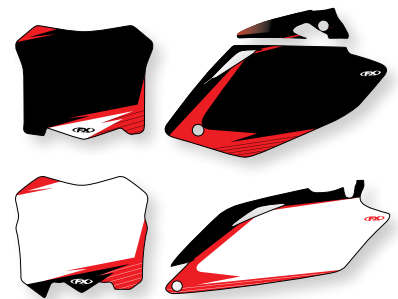

BACKGROUNDS

FRONT, LEFT AND RIGHT DECALS

		BLACK	WHITE
CRF250	2006-2007	12-64320	12-64322
CRF250	2008-2009	12-64324	12-64326
CRF250	2010-2013	12-64342	12-64344
CRF250	2014-2017	13-64346	13-64348
CRF250	2018-2019	13-64350	13-64352
CRF450	2005-2006	12-64330	12-64332
CRF450	2007	12-64334	12-64336
CRF450	2008	12-64338	12-64340
CRF450	2009-2012	12-64342	12-64344
CRF450	2013-2016	13-64346	13-64348
CRF450	2017-2019	13-64350	13-64352