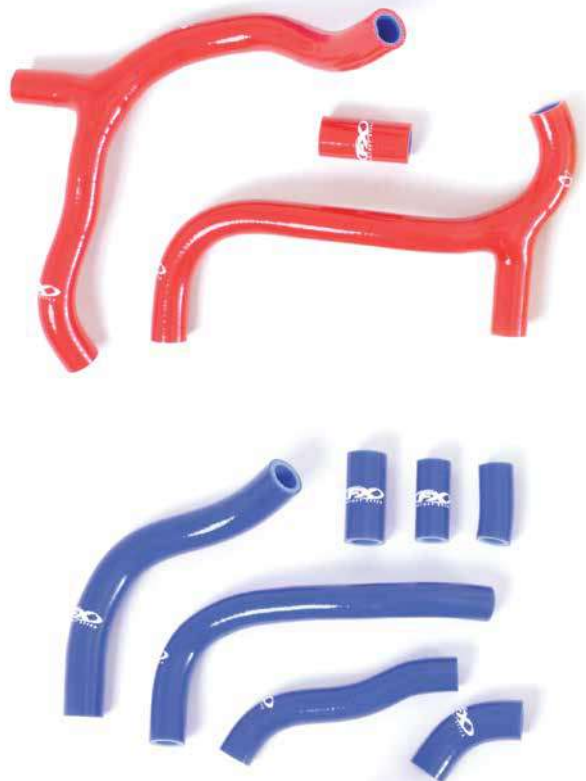

ENGINE HOSE KITS

ADD STYLE AND SUPERIOR COOLING FUNCTIONALITY

Reinforced, woven thermoplastic and silicone materials

Integrated hdpe-coated inner lining, to increase the flow of liquids

Tested to withstand temperatures of up to 420 degrees, for superior cooling

Optional Y kits to eliminate the plastic Y-fitting that can melt under extreme heat and cause engine failure

Available in a wide range of colors

			RED	BLUE	WHITE
CRF450R	2017-2019	Y-HOSE	14-34376		
CRF450R	2015-2016	Y-HOSE	14-34348	14-34328	14-34368
CRF450R	2013-2014	Y-HOSE	14-34344	14-34324	14-34366
CRF450R	2009-2012	Y-HOSE	14-34340	14-34320	14-34360
CRF450R	2017-2019	STANDARD	14-34390	14-34392	14-34378
CRF450R	2015-2016	STANDARD	14-34346	14-34326	14-34364
CRF450R	2013-2014	STANDARD	14-34342	14-34322	14-34362
CRF450R	2009-2012	STANDARD	14-34338	14-34318	14-34358
CRF450R	2005-2008	STANDARD	14-34336	14-34316	14-34356
CRF250R	2016-2017	STANDARD	14-34372	14-34370	14-34374
CRF250R	2014-2015	STANDARD	14-34334	14-34314	14-34354
CRF250R	2010-2013	STANDARD	14-34332	14-34312	14-34352
CRF250R	2004-2009	STANDARD	14-34330	14-34310	14-34350

HOSE CLAMP KITS

DESIGNED FOR USE ON SILICONE RADIATOR HOSES

KIT 1	8 PCS	8x 16x27mm clamps	14-34900
KIT 2	14 PCS	14x 16x27mm clamps	14-34906
KIT 3	14 PCS	10x 16x27mm, 2x 12x20mm, 2x 12x32mm clamps	14-34912