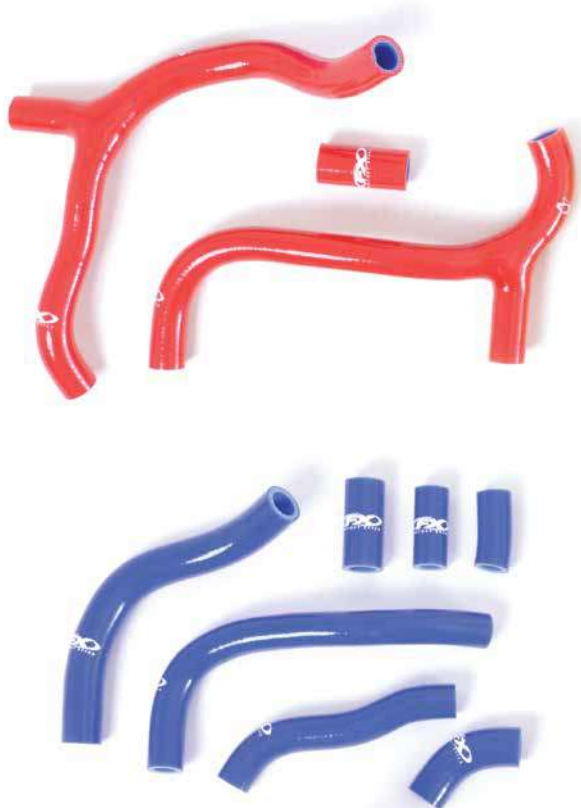

NEW 18MM DRILLED WASHERS

10 PACK

BLUE	22-36700
RED	22-36702
BLACK	22-36704
SILVER	22-36706
ORANGE	22-36708

NEW 25MM DRILLED WASHERS

10 PACK

BLUE	22-36710
RED	22-36712
BLACK	22-36714
SILVER	22-36716
ORANGE	22-36718