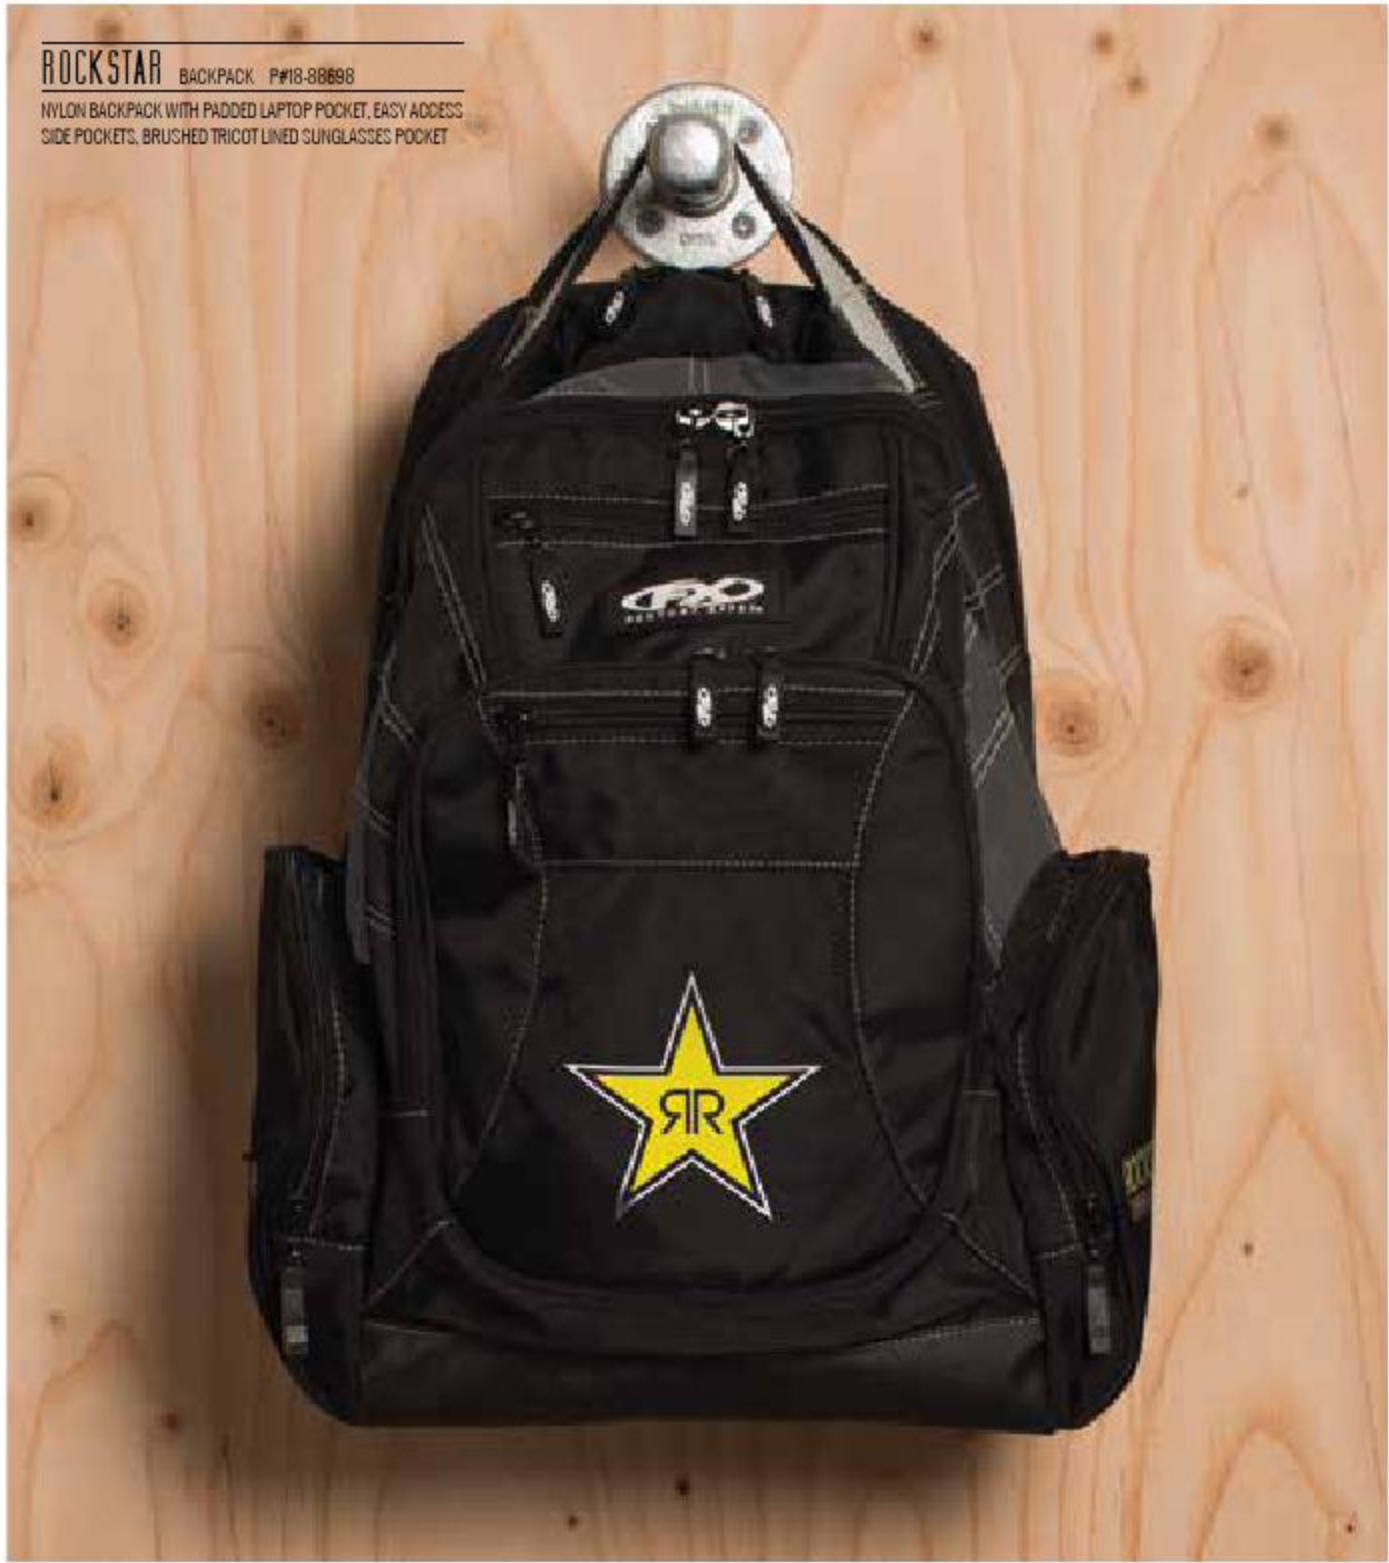

**ROCKSTAR** BACKPACK P#18-88698

NYLON BACKPACK WITH PADDED LAPTOP POCKET, EASY ACCESS  
SIDE POCKETS, BRUSHED TRICOT LINED SUNGLASSES POCKET

**EMBLEM** SNAPBACK HAT P#18-86600

**STAR** SNAPBACK HAT P#18-86602