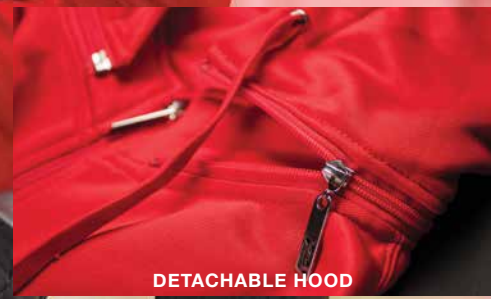

DETACHABLE HOOD