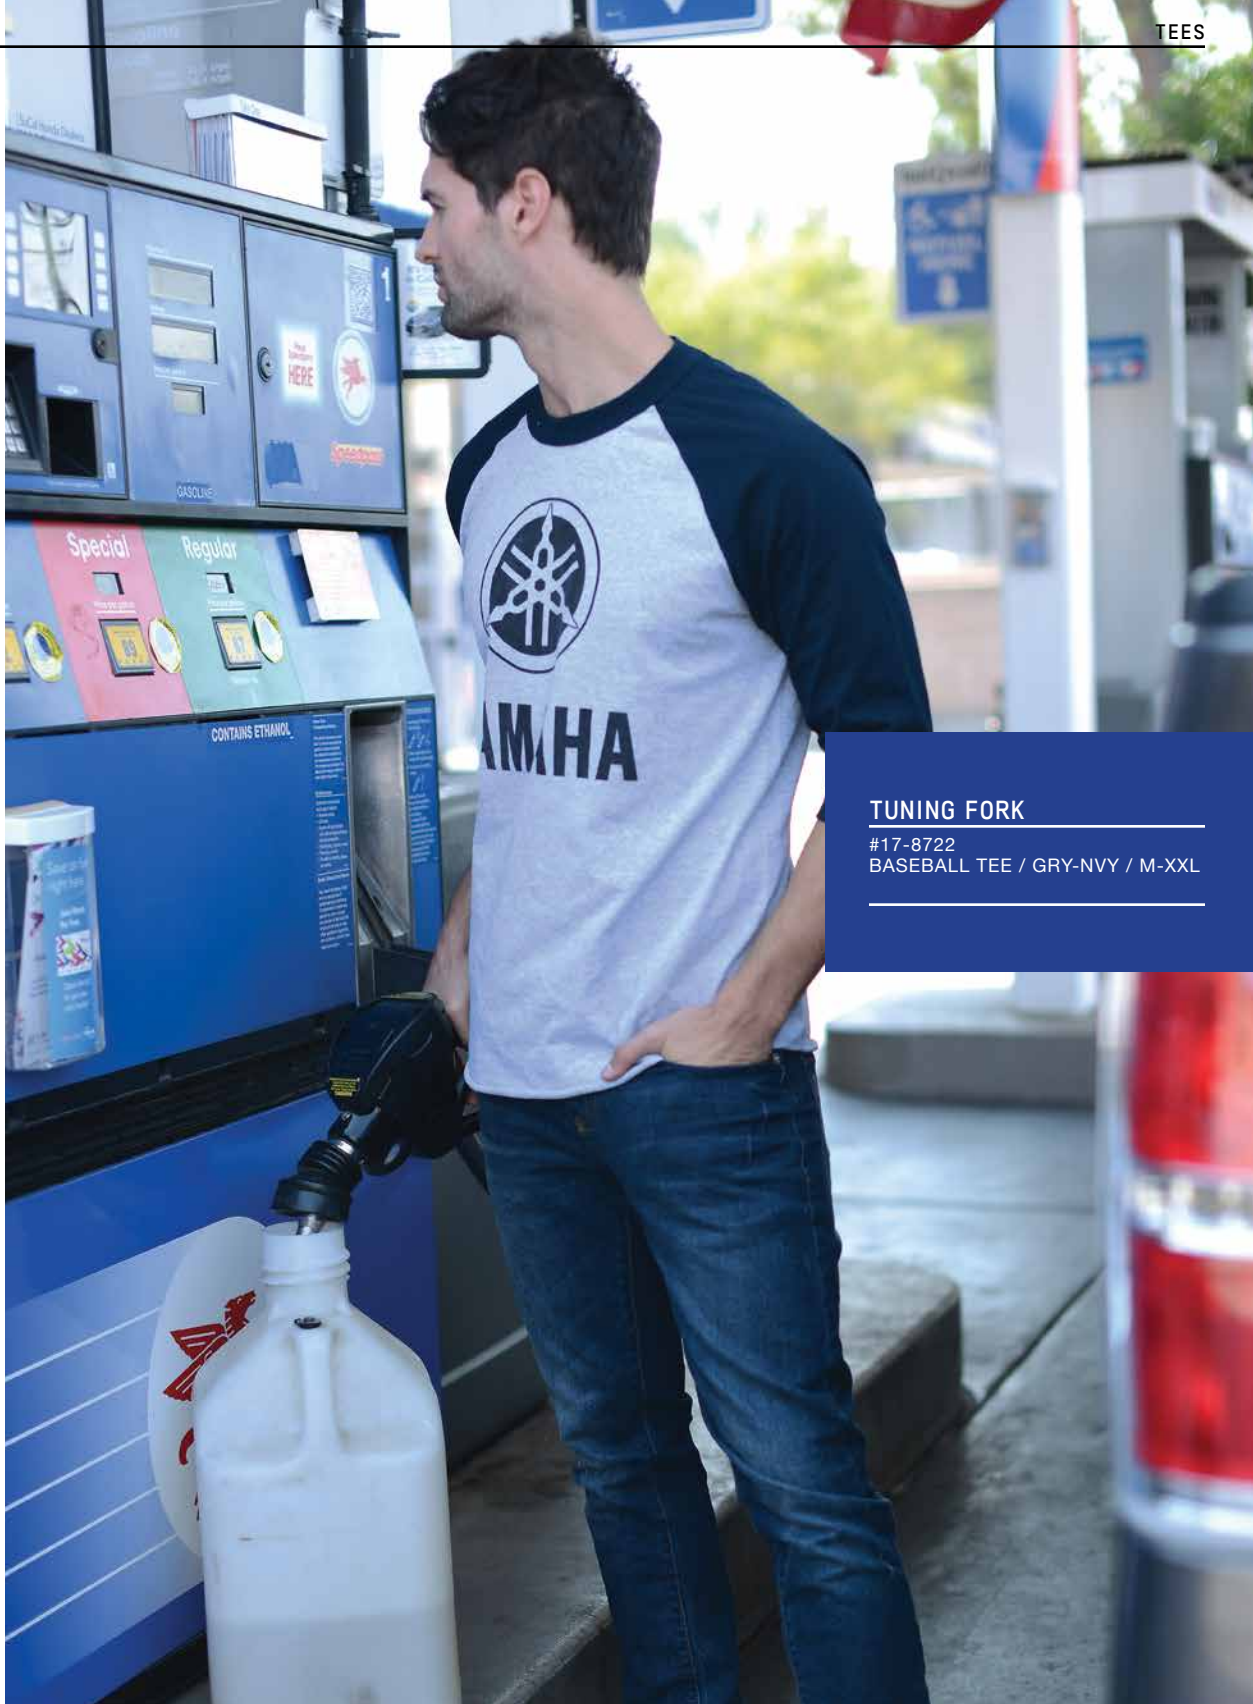

TUNING FORK

#17-8722
BASEBALL TEE / GRY-NVY / M-XXL