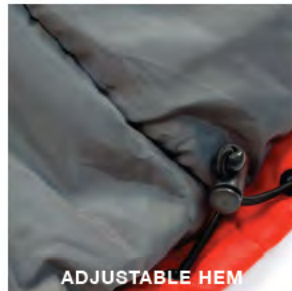

THERMO-WELDED LOGO

HYDROPHOBIC FLEECE

DETACHABLE HOOD

TEAM PARKA

#20-8530
 WATER RESISTANT PARKA JACKET
 STANDARD FIT / BLK-RED / M-XXL
 \$139.95

DETACHABLE HOOD

ADJUSTABLE HEM

ADJUSTABLE CUFFS