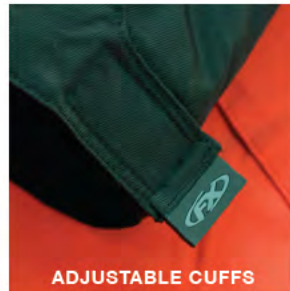

THERMO-WELDED LOGO

HYDROPHOBIC FLEECE

DETACHABLE HOOD

TEAM PARKA

#20-8530
 WATER RESISTANT PARKA JACKET
 STANDARD FIT / BLK-RED / M-XXL
 \$139.95

DETACHABLE HOOD

ADJUSTABLE HEM

ADJUSTABLE CUFFS