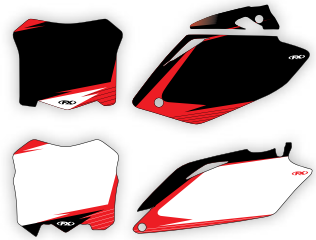

BACKGROUND GRAPHICS $44.95

		BLACK	WHITE
CRF250	2006-2007	12-64320	12-64322
CRF250	2008-2009	12-64324	12-64326
CRF250	2010-2013	12-64342	12-64344
CRF250	2014-2015	13-64346	13-64348
CRF450	2005-2006	12-64330	12-64332
CRF450	2007	12-64334	12-64336
CRF450	2008	12-64338	12-64340
CRF450	2009-2012	12-64342	12-64344
CRF450	2013-2015	13-64346	13-64348