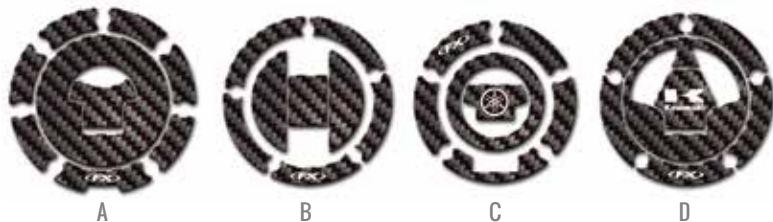

FOAM GRIP SHEET GRIP $34.95

FOAM SHEETS WITH HIGH-TACK ADHESIVE IDEAL FOR TANK AND FRAME GRIP TRACTION. ENOUGH TO COVER EACH SIDE OF TANK.

BLACK	17-37007

GRIP DOT SHEET GRIP $49.95

CUSTOMIZABLE 3D GRIP VINYL DOTS IDEAL FOR TANK AND FRAME GRIP TRACTION. ENOUGH TO COVER EACH SIDE OF TANK.

BLACK	17-37807
CLEAR	17-37809

TANK PADS PROTECTION $24.95

PROTECTS YOUR TANK FROM BELT BUCKLE OR PANT ZIPPERS ABUSE. HEAT, HUMIDITY, WATER AND UV RESISTANT ALONG WITH SUPERIOR ADHESIVE THAT ENSURES YOUR TANK PAD WILL LAST.

A. YAMAHA BLUE/CLEAR	15-57210
B. KAWASAKI GREEN/CLEAR	15-57110
C. HONDA RED/CLEAR	15-57310
D. SUZUKI BLUE/CLEAR	15-57410
E. BLACK/CLEAR	15-57810
F. CLEAR	15-57812
G. MONSTER	17-57010

CARBON TANK PADS PROTECTION $24.95

PROTECTS YOUR TANK FROM BELT BUCKLE OR PANT ZIPPERS ABUSE. HEAT, HUMIDITY, WATER AND UV RESISTANT ALONG WITH SUPERIOR ADHESIVE THAT ENSURES YOUR TANK PAD WILL LAST.

A. YAMAHA	15-57220
B. KAWASAKI	15-57120
C. UNIVERSAL 1	15-57820
D. UNIVERSAL 2	15-57822
E. METAL MULISHA	17-57710
F. ROCKSTAR	17-57610

GAS CAP PROTECTOR PROTECTION $22.95

PROTECTS YOUR GAS CAP FROM ABUSE. HEAT, HUMIDITY, WATER AND UV RESISTANT ALONG WITH SUPERIOR ADHESIVE THAT ENSURES YOUR GAS CAP PROTECTOR WILL LAST.

A. SUZUKI UNIVERSAL	15-58420
B. HONDA UNIVERSAL	15-58320
C. YAMAHA UNIVERSAL	15-58220
D. KAWASAKI NINJA 650, ZX-6R, ZX-10R	15-58120
D. KAWASAKI NINJA 250	15-58122