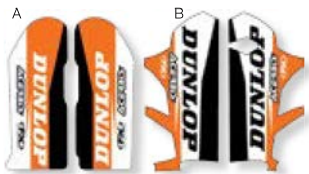

FORK GUARD GRAPHICS $15.95

A. SX/EXC/MXC/XC	2015	17-40522
A. SX/EXC/MXC/XC	2008-2014	17-40520
A. SX/EXC/MXC/XC	2001-2007	17-40506
B. SX/EXC/MXC/XC	2015	17-40572
B. SX/EXC/MXC/XC	2008-2014	17-40570
B. SX/EXC/MXC/XC	2001-2007	17-40566