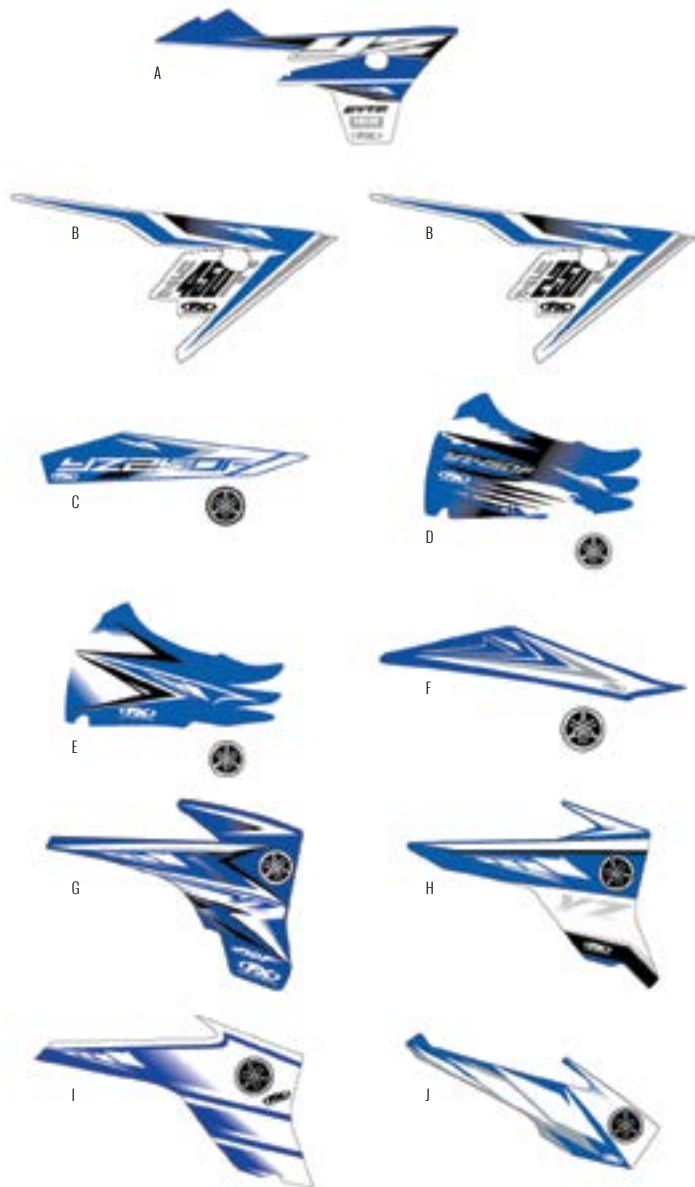

YAMAHA OEM GRAPHICS

$44.95