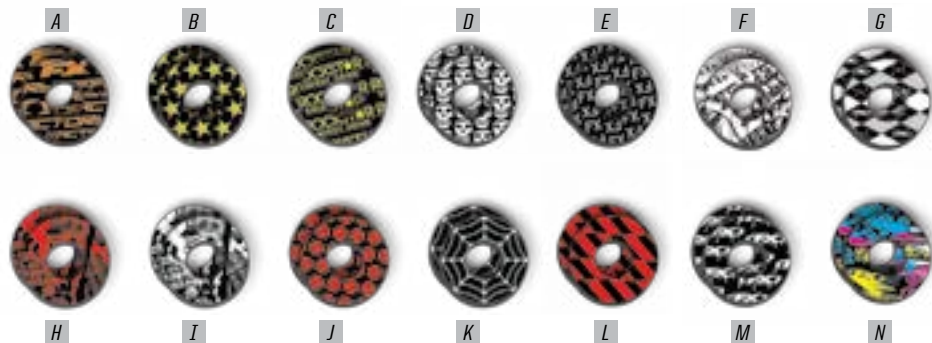

BULGE BAR PAD

\$19.95

BULGE 15-66514

ENGINE HOSE KITS

Factory Effex engine hoses add style and superior cooling functionality.

Made with reinforced, woven thermoplastic and silicone materials, our engine hoses offer the highest quality. We integrated a unique HDPE-coated inner lining, to increase the flow of liquids. Our hoses have been tested to withstand temperatures of up to 420 degrees, which offers superior cooling for your race bike.