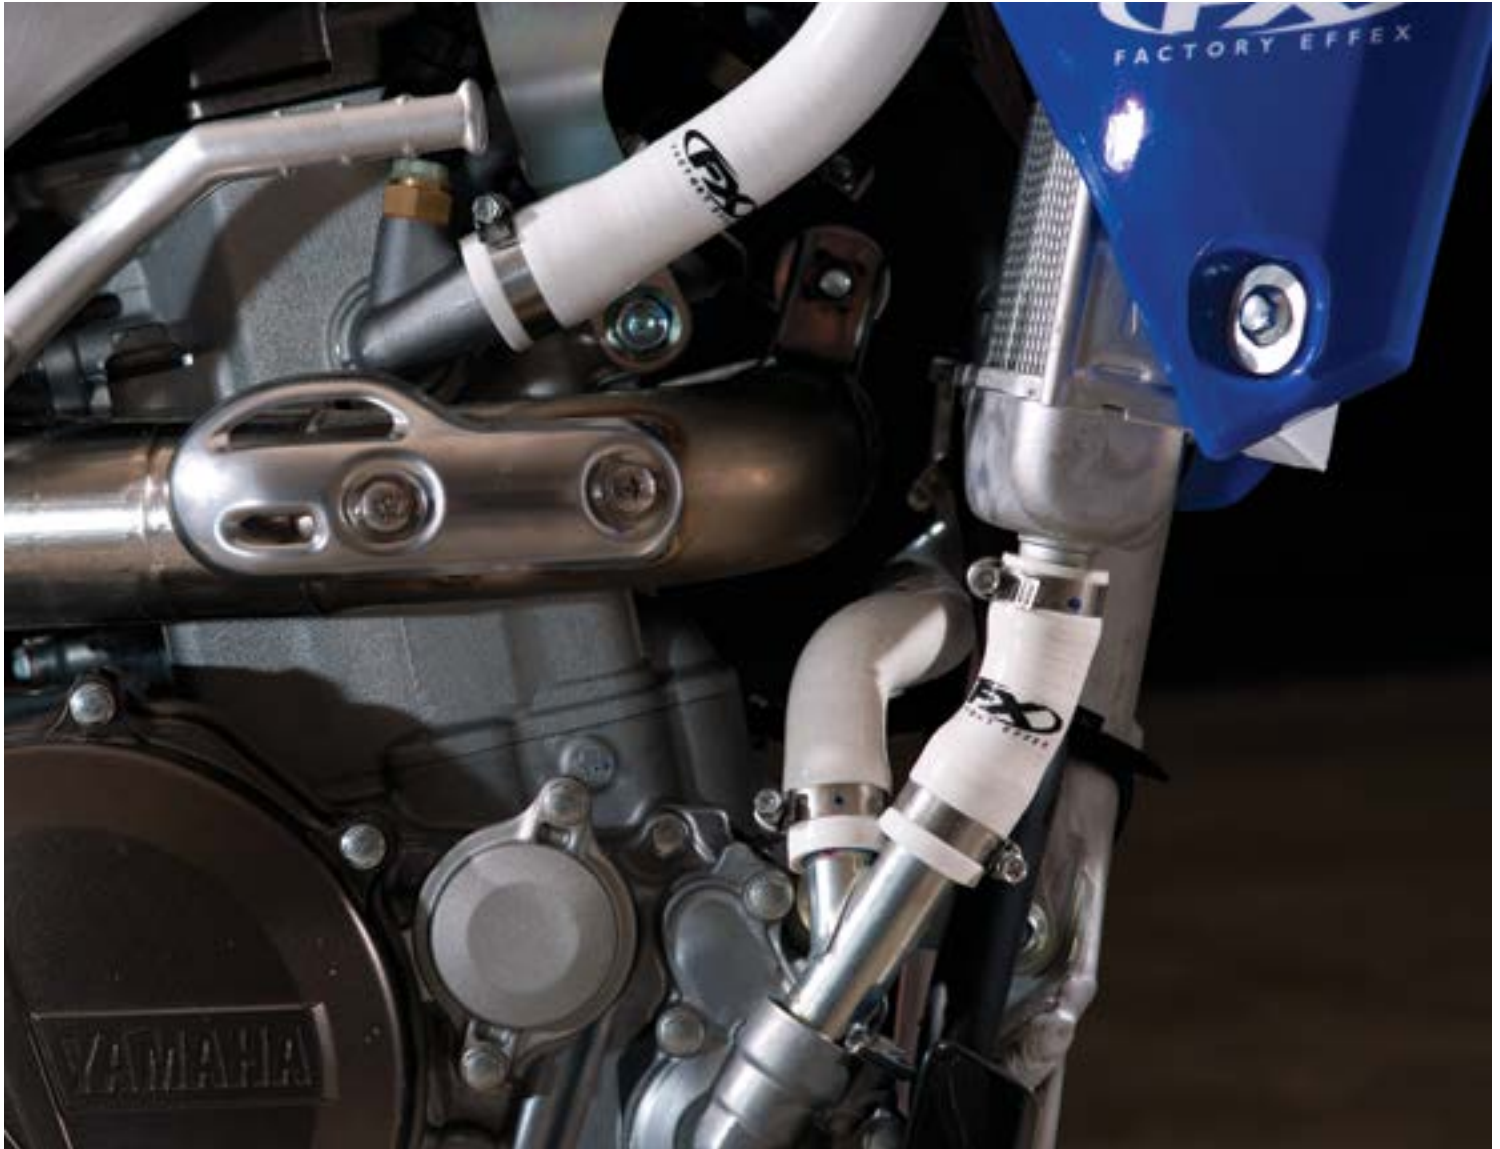

**ROUND BAR PAD**

\$14.95

10" ROUND	15-66212
7.5" ROUND	15-66210

BULGE BAR PAD

\$19.95

BULGE	15-66214
-------	----------

ENGINE HOSE KITS

Factory Effex engine hoses add style and superior cooling functionality.