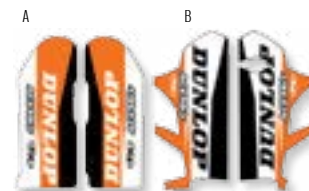

FORK GUARD

$15.95 GRAPHIC

A. SX/EXC/MXC/XC	2015-2016	17-40522
A. SX/EXC/MXC/XC	2008-2014	17-40520
A. SX/EXC/MXC/XC	2001-2007	17-40506
B. SX/EXC/MXC/XC	2015-2016	17-40572
B. SX/EXC/MXC/XC	2008-2014	17-40570
B. SX/EXC/MXC/XC	2001-2007	17-40566