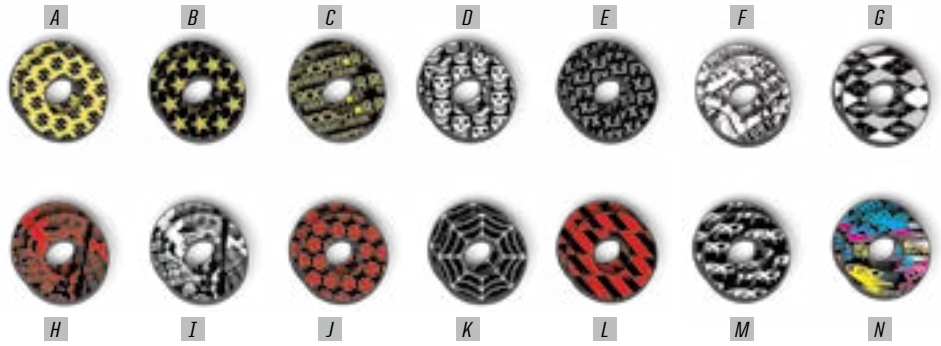

GRIP DONUTS

$4.95

A. SUZUKI	08-67400
B. ROCKSTAR STAR	16-67700
C. ROCKSTAR TEXT	16-67702
D. SKULL	08-67902
E. FX STENCIL	17-67902
F. RANDOM	10-67910
G. ARGYLE	10-67912
H. METAL MULISHA RED	14-67952
I. METAL MULISHA WHT	14-67950
J. IRON CROSS	08-67904
K. SPIDER WEB	08-67906
L. CAUTION	17-67904
M. FX DRIP	09-67900
N. FX RAD	13-67930