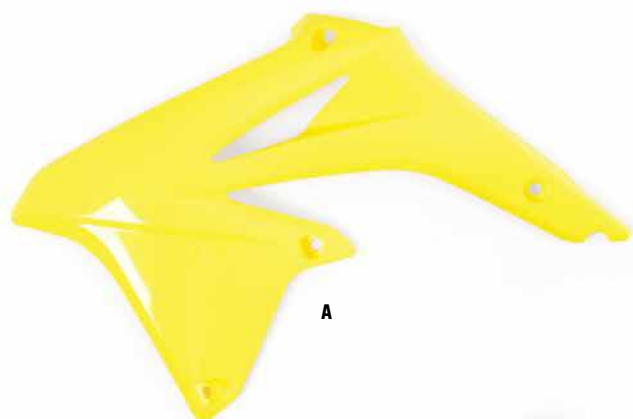

PLASTIC

A

RADIATOR SHROUD (A)

RM-Z450	2018	YELLOW	11-71428
RM-Z450	2008-2017	YELLOW	11-71426
RM-Z450	2007	YELLOW	11-71424
RM-Z250	2010-2018	YELLOW	11-71420
RM-Z250	2007-2009	YELLOW	11-71422
RM85	2000-2018	YELLOW	11-71410

FRONT FENDER (B)

RM-Z450	2018	YELLOW	11-72428
RM-Z450	2008-2017	YELLOW	11-72426
RM-Z450	2005-2007	YELLOW	11-72422
RM-Z250	2010-2018	YELLOW	11-72426
RM-Z250	2007-2009	YELLOW	11-72422
RM85	2000-2018	YELLOW	11-72410

REAR FENDER (C)

RM-Z450	2018	YELLOW	11-74428
RM-Z450	2008-2017	YELLOW	11-74426
RM-Z450	2005-2007	YELLOW	11-74424
RM-Z250	2010-2018	YELLOW	11-74420
RM-Z250	2007-2009	YELLOW	11-74422
RM85	2000-2018	YELLOW	11-74410

STANDARD FRONT PLATE (D)

RM-Z450	2018	WHITE	11-73428
RM-Z450	2008-2017	WHITE	11-73424
RM-Z450	2005-2007	WHITE	11-73422
RM-Z250	2010-2018	WHITE	11-73424
RM-Z250	2007-2009	WHITE	11-73422
RM250	2001-2008	WHITE	11-73422
RM125	2001-2007	WHITE	11-73422
RM85	2000-2018	WHITE	11-73410

SIDE PLATE SET (E)

RM-Z450	2018	WHITE	11-75428
RM-Z450	2008-2017	WHITE	11-75426
RM-Z450	2007	WHITE	11-75425
RM-Z450	2005-2006	WHITE	11-75424
RM-Z250	2010-2018	YEL/BLK	11-75420
RM-Z250	2007-2009	WHITE	11-75422
RM250	2003-2008	WHITE	11-75418
RM125	2003-2007	WHITE	11-75418
RM85	2000-2018	WHITE	11-75410