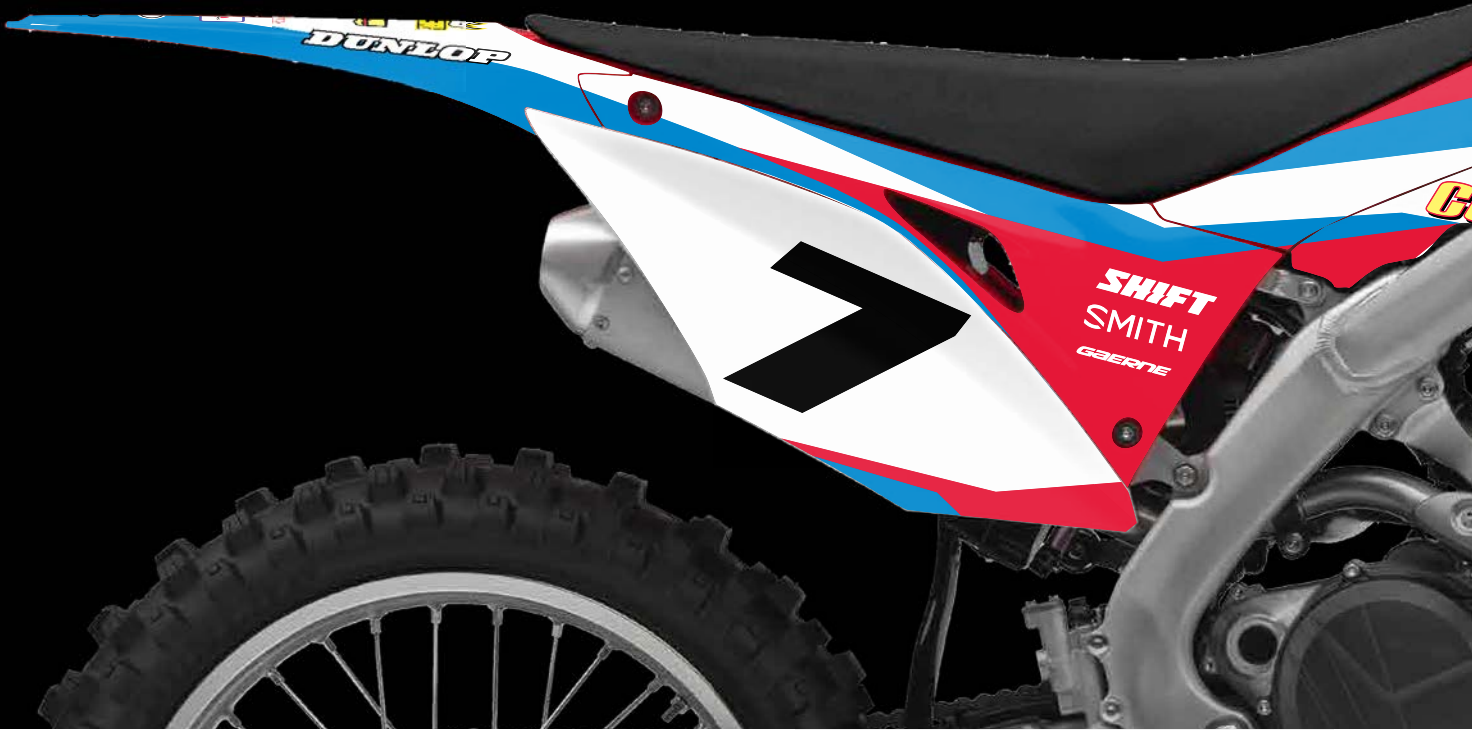

# INTERACTIVE BIKE BUILDER

BUILD YOURS ONLINE TODAY

CHOOSE YOUR DESIGN

CHOOSE YOUR COLORS

ADD YOUR FAVORITE LOGOS

YOUR NAME  
**456**

ADD YOUR NAME & NUMBER

EVO 14 SERIES