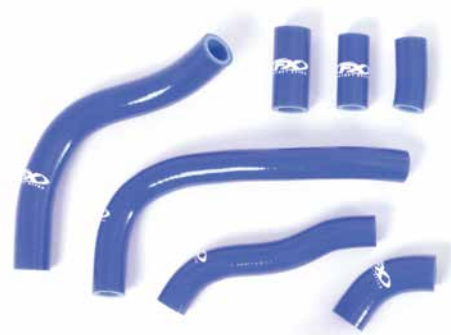

HOSE CLAMP KITS

DESIGNED FOR USE ON SILICONE RADIATOR HOSES

KIT 1	8 PCS	8x 16x27mm clamps	14-34900
KIT 2	14 PCS	14x 16x27mm clamps	14-34906
KIT 3	14 PCS	10x 16x27mm, 2x 12x20mm, 2x 12x32mm clamps	14-349125