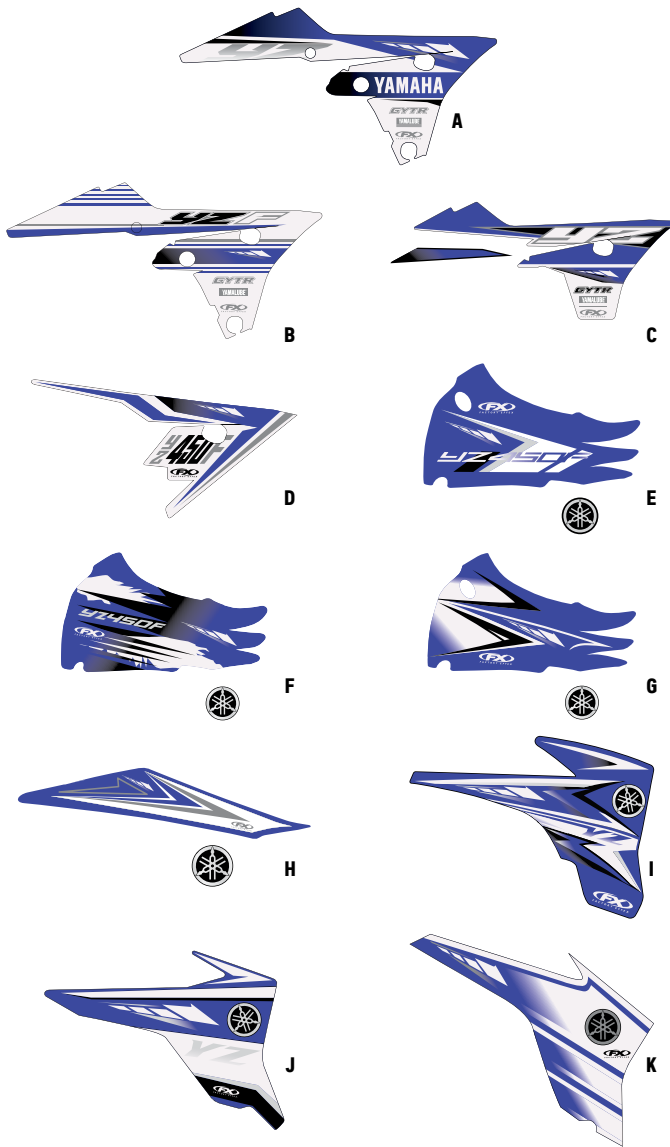

YAMAHA OEM REPLICAS

OEM STYLE GRAPHICS.
INCLUDES DECALS FOR BOTH SIDES.

DESIGN	BIKE	FITS	PART #	DESIGN	BIKE	FITS	PART #
2018	YZ125/250	2015-2018	21-05220	G 2011	YZ85	2002-2014	14-05210
2018	YZ450F	2018	21-05228	H 2010	YZ250F	2010-2013	13-05224
2018	YZ250F	2014-2018	21-05226	I 2009	YZ250F/450F	2006-2009	12-05224
A 2017	YZ450F	2014-2017	20-05228	J 2008	YZ250F/450F	2006-2009	11-05224
A 2017	YZ250F	2014-2018	20-05228	J 2008	YZ125/250	2002-2014	11-05220
A 2017	YZ125/250	2015-2018	20-05220	K 2007	YZ250F/450F	2006-2009	10-05224
B 2016	YZ450F	2014-2017	19-05228	K 2007	YZ125/250	2002-2014	10-05220
B 2016	YZ250F	2014-2018	19-05228	2006	YZ125/250	2002-2014	09-05220
C 2015	YZ450F	2014-2017	18-05228	2005	YZ250F/450F	2003-2005	08-05224
C 2015	YZ250F	2014-2018	18-05228	2005	YZ125/250	2002-2014	08-05220
D 2014	YZ450F	2014-2017	17-05228	2004	YZ250F/450F	2003-2005	07-05224
D 2014	YZ250F	2014-2018	17-05226	2004	YZ85	2002-2014	07-05218
E 2013	YZ450F	2010-2013	16-05228	2003	YZ250F/450F	2003-2005	06-05222
E 2013	YZ250F	2010-2013	16-05226	2003	YZ125/250	2002-2014	06-05218
F 2012	YZ450F	2010-2013	15-05228	2002	YZ250F/450F	1998-2002	05-2674
F 2012	YZ250F	2010-2013	15-05226	2002	WR250-426	1998-2002	05-2676
G 2011	YZ450F	2010-2013	14-05228	2001	YZ250F/426F	1998-2002	04-2232
FG 2011	YZ125/250	2002-2014	14-05220	2001	YZ125/250	1996-2001	04-2231