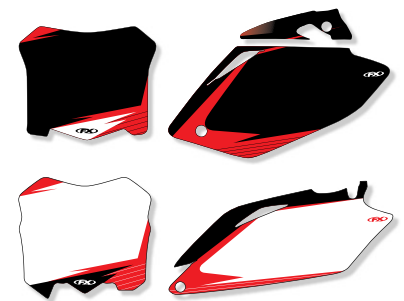

BACKGROUNDS

		BLACK	WHITE
CRF250	2006-2007	12-64320	12-64322
CRF250	2008-2009	12-64324	12-64326
CRF250	2010-2013	12-64342	12-64344
CRF250	2014-2017	13-64346	13-64348
CRF250	2018	13-64350	13-64352
CRF450	2005-2006	12-64330	12-64332
CRF450	2007	12-64334	12-64336
CRF450	2008	12-64338	12-64340
CRF450	2009-2012	12-64342	12-64344
CRF450	2013-2016	13-64346	13-64348
CRF450	2017-2018	13-64350	13-64352