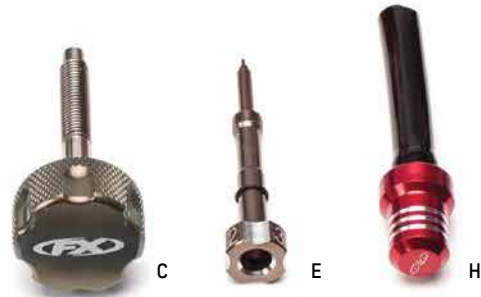

HARDPARTS

ENGINE PLUG KITS (A)

		RED	BLUE	MAG
KX450F	2009-2018	17-36114	17-36112	
KX250F	2011-2018	17-36114	17-36112	
KX250F	2004-2010			12-36104

AXLE BLOCKS (B)

		RED	BLUE
KX450F	2005-2018	17-36144	17-36142
KX250F	2004-2018	17-36144	17-36142
KX250	2003-2008	17-36144	17-36142
KX125	2003-2005	17-36144	17-36142

AIR FILTER BOLT (C)

		RED	BLUE
KX125-450F	2002-2018	17-36266	17-36262

BRAKE RESERVOIR KIT (D)

		RED	BLUE	MAG
KX450F	2006-2018	17-36124	17-36122	12-36124
KX250F	2004-2018	17-36124	17-36122	12-36124
KX250	2003-2008	17-36124	17-36122	12-36124
KX125	2003-2008	17-36124	17-36122	12-36124
KLX450R	2008-2012	17-36124	17-36122	12-36124

FUEL ADJUSTMENT SCREW (E)

		RED	BLUE	MAG
KX450F	2006-2008	17-36030	17-36020	12-36000
KX250F	2004-2008	17-36030	17-36020	12-36000
KLX450R	2008	17-36030	17-36020	12-36000

ROTATING BAR CLAMPS (F)

UNIVERSAL SET OF 2, ONE FOR EACH SIDE WITH OPTIONAL HOT START BUTTON

RED	STANDARD	12-36712
BLUE	STANDARD	12-36710

RED	WITH HOT START	12-36702
BLUE	WITH HOT START	12-36700

VALVE CAP / RIM LOCK (G)

UNIVERSAL SET OF 2, ONE FOR EACH WHEEL

BLUE	12-36720
RED	12-36722
BLACK	17-36728
SILVER	17-36726
YELLOW	17-36724

GAS VENT HOSE (H)

UNIVERSAL, INCLUDES CAP

BLUE	12-36730
RED	12-36732
BLACK	17-36738
SILVER	17-36736
YELLOW	17-36734