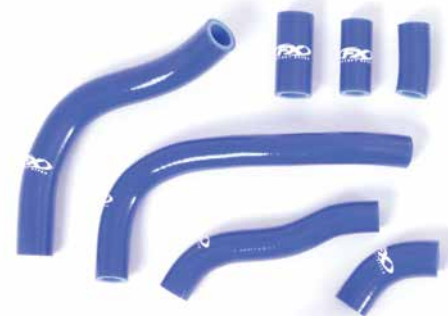

ENGINE HOSE KITS

ADD STYLE AND SUPERIOR COOLING FUNCTIONALITY
OUR HIGH QUALITY ENGINE HOSES FEATURE:

- REINFORCED, WOVEN THERMOPLASTIC AND SILICONE MATERIALS
- INTEGRATED HDPE-COATED INNER LINING, TO INCREASE THE FLOW OF LIQUIDS
- TESTED TO WITHSTAND TEMPERATURES OF UP TO 420 DEGREES, FOR SUPERIOR COOLING
- OPTIONAL Y-TYPE KITS TO ELIMINATE THE PLASTIC Y FITTING THAT CAN MELT UNDER EXTREME HEAT AND CAUSE ENGINE FAILURE.
- AVAILABLE IN A WIDE RANGE OF COLORS

			RED	BLUE	WHITE
CRF450R	2017-2018	Y-HOSE	14-34376	14-34388	14-343805
CRF450R	2015-2016	Y-HOSE	14-34348	14-34328	14-34368
CRF450R	2013-2014	Y-HOSE	14-34344	14-34324	14-343665
CRF450R	2009-2012	Y-HOSE	14-34340	14-34320	14-34360
CRF450R	2017-2018	STANDARD	14-34390	14-34392	14-343785
CRF450R	2015-2016	STANDARD	14-34346	14-34326	14-343645
CRF450R	2013-2014	STANDARD	14-34342	14-34322	14-343625
CRF450R	2009-2012	STANDARD	14-34338	14-34318	14-343585
CRF450R	2005-2008	STANDARD	14-34336	14-34316	14-343565
CRF250R	2018	STANDARD	14-34386	14-34382	14-343845
CRF250R	2016-2017	STANDARD	14-34372	14-34370	14-343745
CRF250R	2014-2015	STANDARD	14-34334	14-34314	14-343545
CRF250R	2010-2013	STANDARD	14-34332	14-34312	14-343525
CRF250R	2004-2009	STANDARD	14-34330	14-34310	14-343505