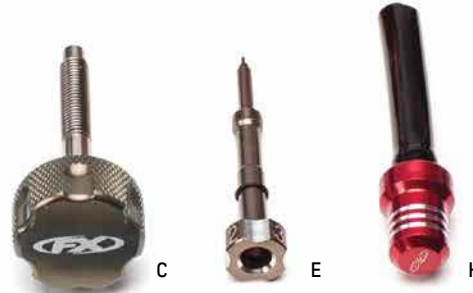

AXLE BLOCKS (B)

		RED	BLUE
RM-Z450	2005-2018	17-36444	17-36442
RM-Z250	2004-2018	17-36444	17-36442

AIR FILTER BOLT (C)

		RED	BLUE	MAG
RM-Z450	2005-2018	17-36264	17-36260	12-36264
RM-Z250	2004-2018	17-36264	17-36260	12-36264
RM-Z250	2004-2006	17-36266	17-36262	12-36164
RM250	2003-2008	17-36264	17-36260	12-36264
RM125	2003-2007	17-36264	17-36260	12-36264