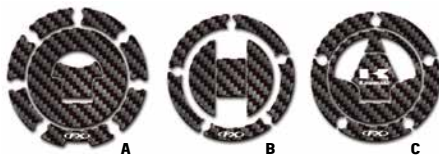

GAS CAP PROTECTOR

PROTECTS YOUR GAS CAP FROM ABUSE. HEAT, HUMIDITY, WATER AND UV RESISTANT ALONG WITH SUPERIOR ADHESIVE THAT ENSURES YOUR GAS CAP PROTECTOR WILL LAST.

A. SUZUKI	15-58420
B. HONDA	15-58320
C. NINJA 650, ZX-6R, ZX-10R	15-58120
C. NINJA 250	15-58122