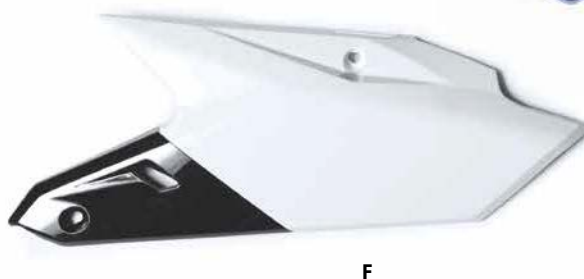

PLASTIC

RADIATOR SHROUD (A)

YZ450F	2018	BLUE	11-71236
YZ450F	2014-2017	BLUE	11-71234
YZ250F	2014-2018	BLUE	11-71234
YZ450F UPPER	2010-2013	BLUE	11-71230
YZ250F	2010-2013	BLUE/BLACK	11-71226
YZ250F/450F	2006-2009	WHITE	11-71224
YZ250F/450F	2006-2009	BLUE	11-71222
YZ125/250	2015-2018	BLUE	11-71218
YZ125/250	2002-2014	BLUE	11-71220
YZ85	2015-2018	BLUE	11-71212
YZ85	2002-2014	BLUE	11-71210

REAR FENDER (B)

YZ450F	2018	BLUE	11-74236
YZ450F	2014-2017	BLUE	11-74234
YZ250F	2014-2018	BLUE	11-74234
YZ450F	2010-2013	BLUE	11-74228
YZ250F	2010-2013	BLUE	11-74226
YZ250F/450F	2006-2009	BLUE	11-74222
YZ125/250	2015-2018	BLUE	11-74218
YZ125/250	2002-2014	BLUE	11-74220
YZ85	2002-2018	BLUE	11-74210

FRONT FENDER (C)

YZ450F	2018	BLUE	11-72236
YZ450F	2014-2017	BLUE	11-72224
YZ250F	2014-2018	BLUE	11-72224
YZ250F/450F	2006-2009	BLUE	11-72222
YZ125/250	2015-2018	BLUE	11-72224
YZ125/250	2006-2014	BLUE	11-72222
YZ85	2015-2018	BLUE	11-72212
YZ85	2002-2014	BLUE	11-72210

LOWER SHROUD ONLY

YZ450F	2010-2013	WHITE	11-71232
YZ450F	2010-2013	BLACK	12-71228

STANDARD FRONT PLATE (E)

YZ450F	2018	WHITE	11-73236
YZ450F	2014-2017	WHITE	11-73226
YZ250F	2014-2018	WHITE	11-73226
YZ250F/450F	2006-2009	WHITE	11-73222
YZ450F	2003-2005	WHITE	11-73218
YZ426F	2000-2002	WHITE	11-73218
YZ250F	2001-2005	WHITE	11-73218
YZ125/250	2015-2018	WHITE	11-73226
YZ125/250	2006-2014	WHITE	11-73222
YZ125/250	2000-2005	WHITE	11-73218
YZ85	2015-2018	WHITE	11-73212
YZ85	2002-2014	WHITE	11-73210

CYCRA FRONT PLATE (D)

YZ/YZF	2010-2017	WHITE	12-73242
YZ/YZF	2006-2009	WHITE	12-73240

SIDE PLATE SET (F)

YZ250F	2010-2013	WHITE/BLACK	11-75226
YZ250F/450F	2006-2009	WHITE	11-75222
YZ250F/450F	2003-2005	WHITE	11-75218
YZ426F	2000-2002	WHITE	11-75216
YZ250F	2001-2002	WHITE	11-75216
YZ125/250	2015-2018	WHITE	11-75214
YZ125/250	2002-2014	WHITE	11-75220
YZ85	2015-2018	WHITE	11-75212
YZ85	2002-2014	WHITE	11-75210

YZ450F	2018	WHITE/BLACK	11-75236
YZ450F	2014-2017	WHITE/BLACK	11-75234
YZ250F	2014-2018	WHITE/BLACK	11-75234
YZ450F	2010-2013	WHITE/BLACK	11-75228