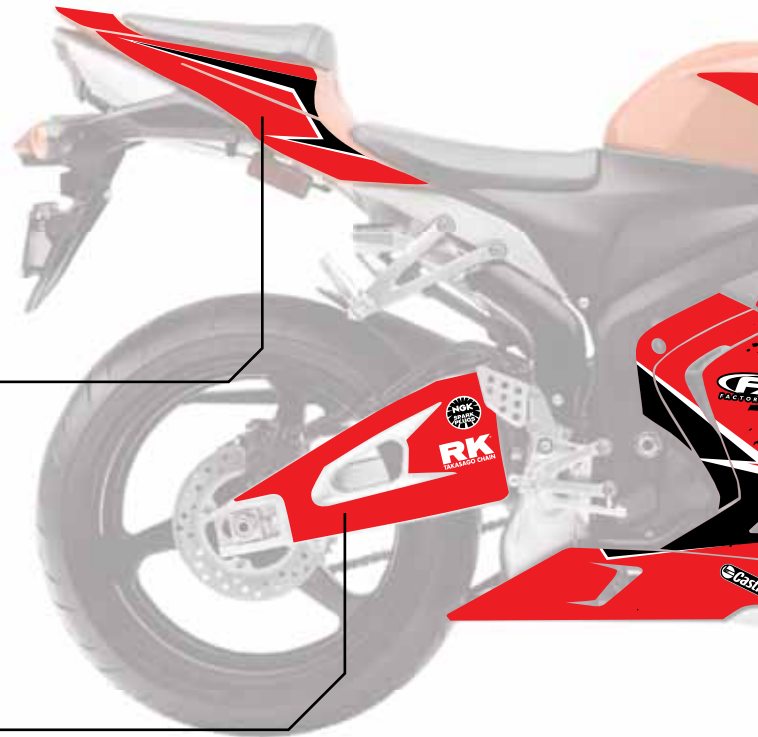

COMPLETE GRAPHIC KITS

Tech/Features

- A. Protects your bike's body work
- B. Long lasting - built to withstand the elements
- C. Ultracurve™ vinyl
- D. Precision cut components
- E. Easy to install / Detailed instructions with ID system
- F. Available for Suzuki, Honda, Yamaha, Kawasaki

Custom Looks, No Paint!

With our years of experience as leaders in motocross graphics, we have applied that design and engineering into our line of Sport Bike graphic kits. All of our pre-cut full-coverage graphic kits are made with super-durable ultracurve vinyl and precision-cut to fit most late-model bikes. Most importantly, our graphics are easy to apply with no cutting, trimming or paint required. With many designs to choose from like our race inspired EV-R line or our aggressive and bold EV-X line, you'll find something to freshen up the look of your bike and make it the center of attention.

REAR FENDER

While completing the look of the design, these pieces will protect the tail section from foot wear of getting on off.

SWINGARM

Dress up and protect this high wear area from road debris.

Most Complete kits include the components shown above. Kits include: front, upper and lower fairing, front and rear fender, side of tank & swingarm coverage for both left and right sides of the bike. Each graphic piece is precision-cut to go on easy with no cutting or trimming.