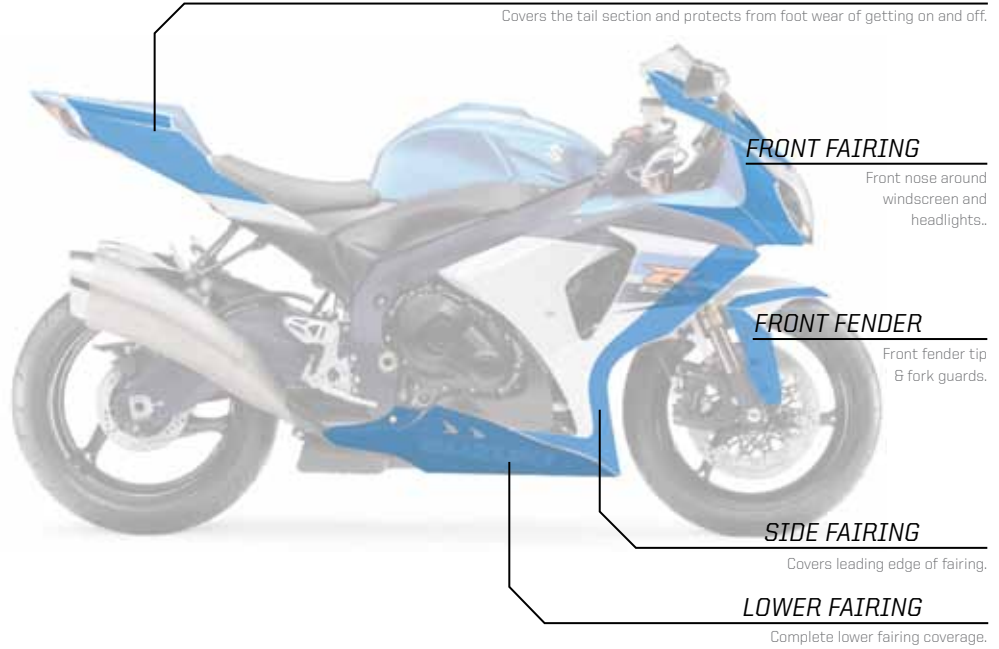

PROTECTION

CLEAR PROTECTION

Clear material to protect key wear and tear areas on your bike. Pre-cut from our clear 15 mil ultracurve vinyl to fit each section without trimming or cutting. Includes installation instructions. Includes the components shown to the right.

SUZUKI			
GSXR600/750	2006-2007	15-91410	
GSXR600/750	2008-2010	15-91412	
GSXR600/750	2011-2013	15-91414	
GSXR1000	2007-2008	15-91420	
GSXR1000	2009-2013	15-91422	
GSXR1300	2008-2013	15-91430	
YAMAHA			
YZF R6	2006-2007	15-91210	
YZF R6	2008-2013	15-91212	
YZF R1	2004-2006	15-91220	
YZF R1	2007-2008	15-91222	
YZF R1	2009-2013	15-91224	
HONDA			
CBR250	2011-2012	15-91306	
CBR600	2007-2008	15-91310	
CBR600	2009-2013	15-91312	
CBR1000	2006-2007	15-91320	
CBR1000	2008-2011	15-91322	
CBR1000	2012-2013	15-91324	
KAWASAKI			
NINJA 250	2008-2013	15-91110	
NINJA 650	2009-2011	15-91112	
NINJA 650	2012-2013	15-91114	
ZX-6R	2007-2008	15-91120	
ZX-6R	2009-2013	15-91122	
ZX-10R	2008-2010	15-91128	
ZX-10R	2011-2013	15-91130	

REAR FENDER

Covers the tail section and protects from foot wear of getting on and off.

FRONT FAIRING

Front nose around windscreen and headlights..

FRONT FENDER

Front fender tip & fork guards.

SIDE FAIRING

Covers leading edge of fairing.

LOWER FAIRING

Complete lower fairing coverage.

DX1 CUSTOMS

PRO NUMBER KIT

Everything you need to finish off your bike in one kit. Whether you're racing or just want the look!

These numbers are made to fit the requirements for most racing sanctioning groups. Each number can be a different size to fit your bikes custom needs. All plates come with a 1" border or background around the number. Customize from number colors and styles, background color and even add your name.

This kit includes:

- (4) bike numbers
- (2) windscreen names (approx. 4x1")
- (2) window names (approx. 7x2")
- (2) mini plates (approx. 4x4")
- (2) helmet (approx. 4x4")