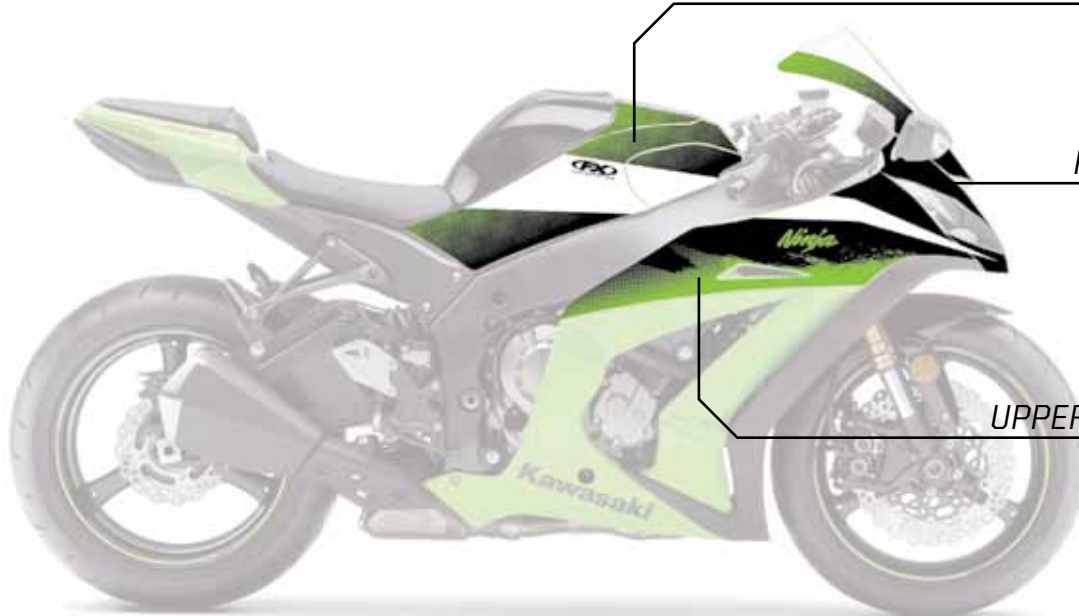

UPPER KITS

Available for Suzuki, Honda, Yamaha, Kawasaki