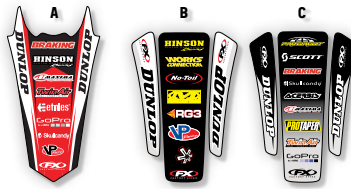

REAR FENDERS

A. CR80/85	1996-2008	17-32302
A. CRF150R	2007-2017	17-32304
A. CR125-500	1986-2001	17-32306
A. CR125/250	2002-2008	17-32308
A. CRF250	2004-2009	17-32320
A. CRF250	2010-2013	17-32324
A. CRF250	2014-2017	17-32328
A. CRF450	2002-2004	17-32308
A. CRF450	2005-2008	17-32322
A. CRF450	2009-2012	17-32324
A. CRF450	2013-2016	17-32328
A. CRF450	2017	20-32330
B. UNIV.		07-32020
C. UNIV.		16-32020