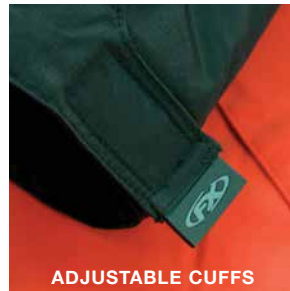

ADJUSTABLE CUFFS