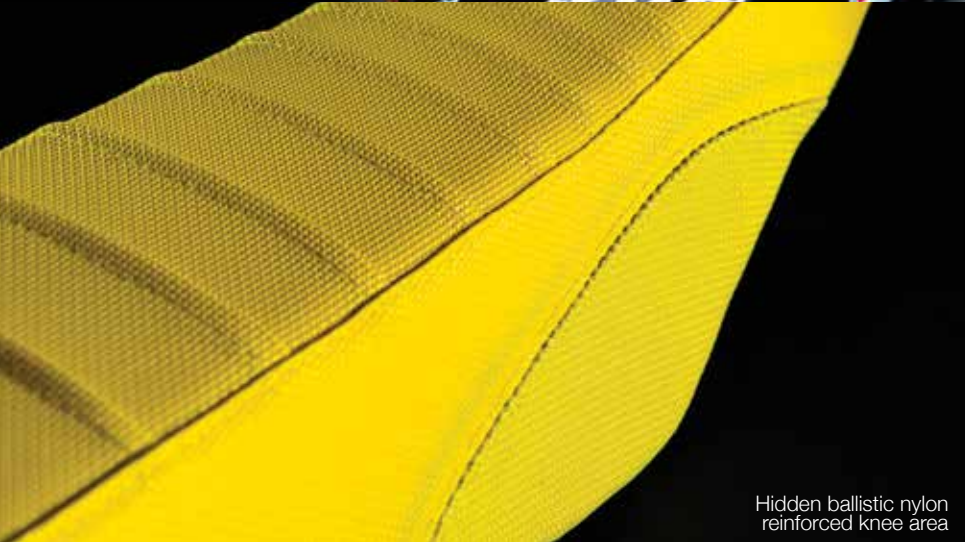

Hidden ballistic nylon reinforced knee area