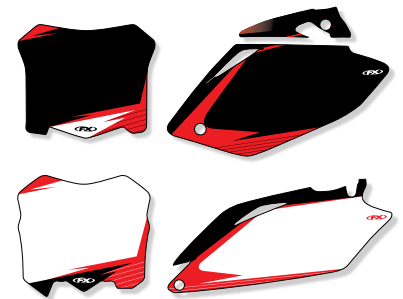

BACKGROUNDS

		BLACK	WHITE
CRF250	2006-2007	12-64320	12-64322
CRF250	2008-2009	12-64324	12-64326
CRF250	2010-2013	12-64342	12-64344
CRF250	2014-2017	13-64346	13-64348
CRF450	2005-2006	12-64330	12-64332
CRF450	2007	12-64334	12-64336
CRF450	2008	12-64338	12-64340
CRF450	2009-2012	12-64342	12-64344
CRF450	2013-2016	13-64346	13-64348