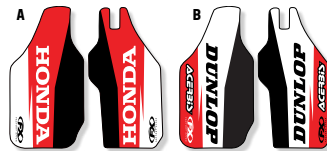

FORK GUARDS

A. CR80/85	1996-2008	17-40302
A. CRF150R	2007-2017	17-40302
A. CR/CRF	1990-2017	17-40320
B. CR/CRF	1990-2017	17-40360