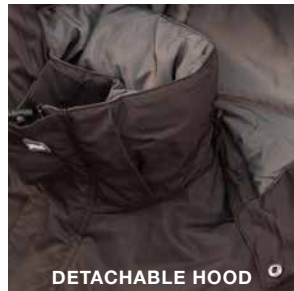

TEAM PARKA

#20-8530
WATER RESISTANT PARKA JACKET
STANDARD FIT / BLK-RED / M-XXL

DETACHABLE HOOD