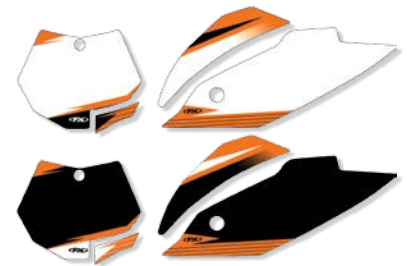

BACKGROUNDS

		BLACK	WHITE
SX	2015.5-2017	19-64530	19-64532
SX250	2016	14-64520	14-64524
SX	2013-2015	14-64520	14-64524
SX	2011-2012	14-64522	14-64526
SX	2007-2010	12-64524	12-64526
XC	2016-2017	19-64530	19-64532
XC	2013-2015	14-64520	14-64524
XC	2011-2012	14-64522	14-64526
XC	2008-2010	12-64524	12-64526
EXC	2008-2013	12-64520	12-64522