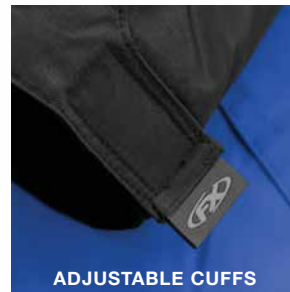

TEAM PARKA

#20-8520
WATER RESISTANT PARKA JACKET
STANDARD FIT / BLK-BLUE / M-
XXL5

DETAILS

WATER RESISTANT TASLAN NYLON SHELL WITH POLYURETHANE COATING / INSULATED POLYESTER LINER / MILDEW RESISTANT MATERIALS / STORM PROOF CONSTRUCTION / 1 DETACHABLE INSULATED HOOD WITH DRAWSTRINGS / CENTER CHEST ZIP WITH VELCRO FLAP / 2 ADJUSTABLE DRAWSTRING HEM / 3 TPR ADJUSTABLE SLEEVE CUFF ADJUSTERS / 4 ZIPPER HAND POCKETS / 5 CARGO POCKETS WITH EXTERNAL VELCRO FLAPS / 6 EASY ACCESS ANGLED ZIPPER CHEST POCKET / 7 EASY ACCESS SLEEVE ZIPPER POCKET / INTERNAL MEDIA POCKET WITH HEAD PHONE MANAGEMENT TAB / FX ZIPPER PULLS / OEM CHEST AND BACK LOGOS / MID LENGTH WITH STANDARD FIT / OFFICIALLY LICENSED PRODUCT