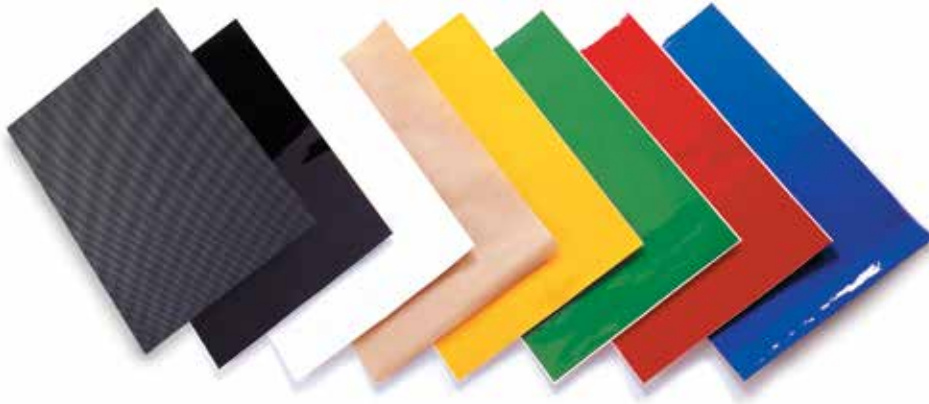

ABCDEFGHIJKLMNOPQRSTUVWXYZ