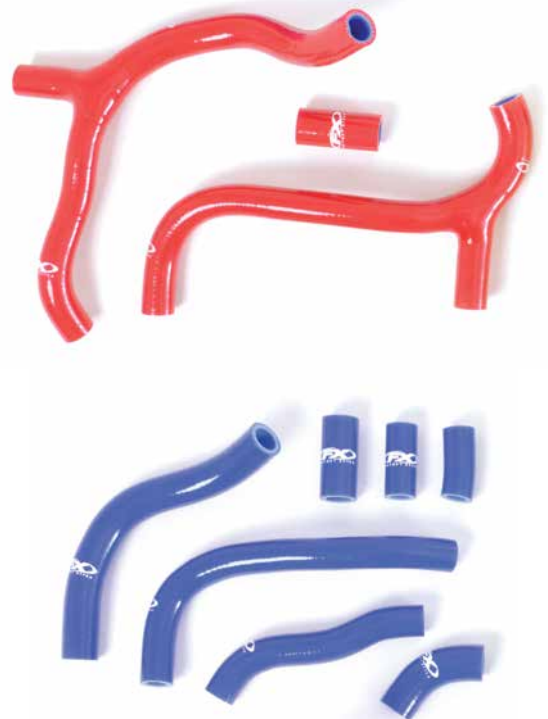

HOSE CLAMP KITS

DESIGNED FOR USE ON SILICONE RADIATOR HOSES

KIT 1	8 PCS	8x 16x27mm clamps	14-34900
KIT 2	14 PCS	14x 16x27mm clamps	14-34906
KIT 3	14 PCS	10x 16x27mm, 2x 12x20mm, 2x 12x32mm clamps	14-34912