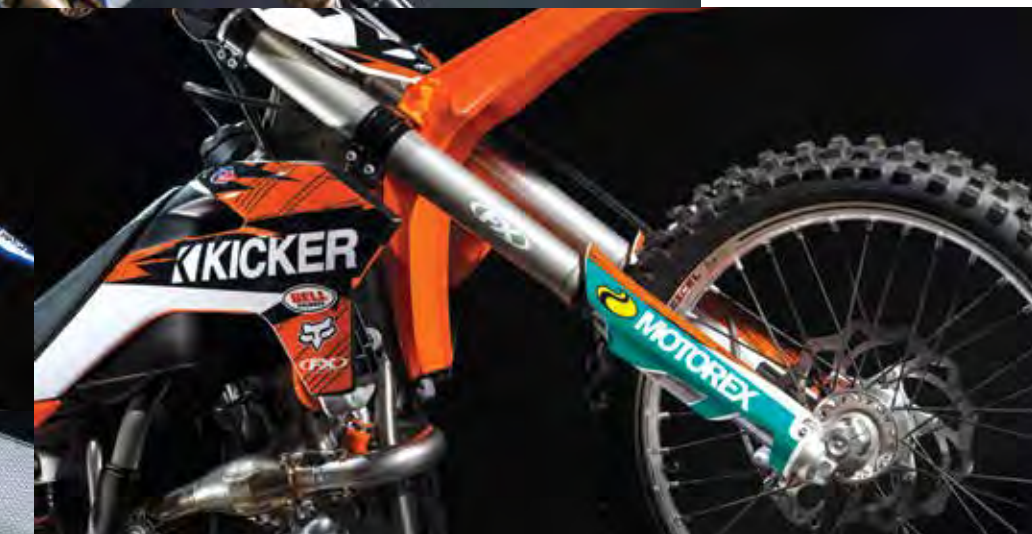

DX1 CUSTOMS

GRAPHIC KITS / TRIM / NUMBER PLATES / ACCESSORIES

COMPLETE CUSTOM GRAPHICS

Complete your bike or ATV with a set of custom built graphics to show off your sponsors or favorite industry logos. Each one is made to order using your choice of design templates with industry logos or your supplied logo added (Supplied logos must be in vector file format). Talk to one of our custom graphics specialists to get the process started. They will guide you through the easy ordering process and answer all your questions.

1. CHOOSE YOUR PRODUCT
2. CHOOSE YOUR BIKE AND DESIGN
3. ADD SPONSOR AND INDUSTRY LOGOS

SERVICE

Backgrounds Shipped to you in 48 hours*
Free installation on backgrounds when you purchase a set of front and side plastic from Factory Effex. (Plastic not available for all models) *Numberplates are processed, built & shipped from our facility in 48 hours. (does not include actual shipping transit time)

DX1 CUSTOM GRAPHICS

Now you can have the best! Each product is made to order. Customize one of our many DX1 templates with your name, number, color options and logos. Talk to one of our custom graphics specialists to get the process started. They will guide you through the easy ordering process and answer all your questions.

SPECS:

- » 18mil super-thick, scratch resistant
- » Conformable, Easy to apply material
- » Strong adhesive, Precision fit