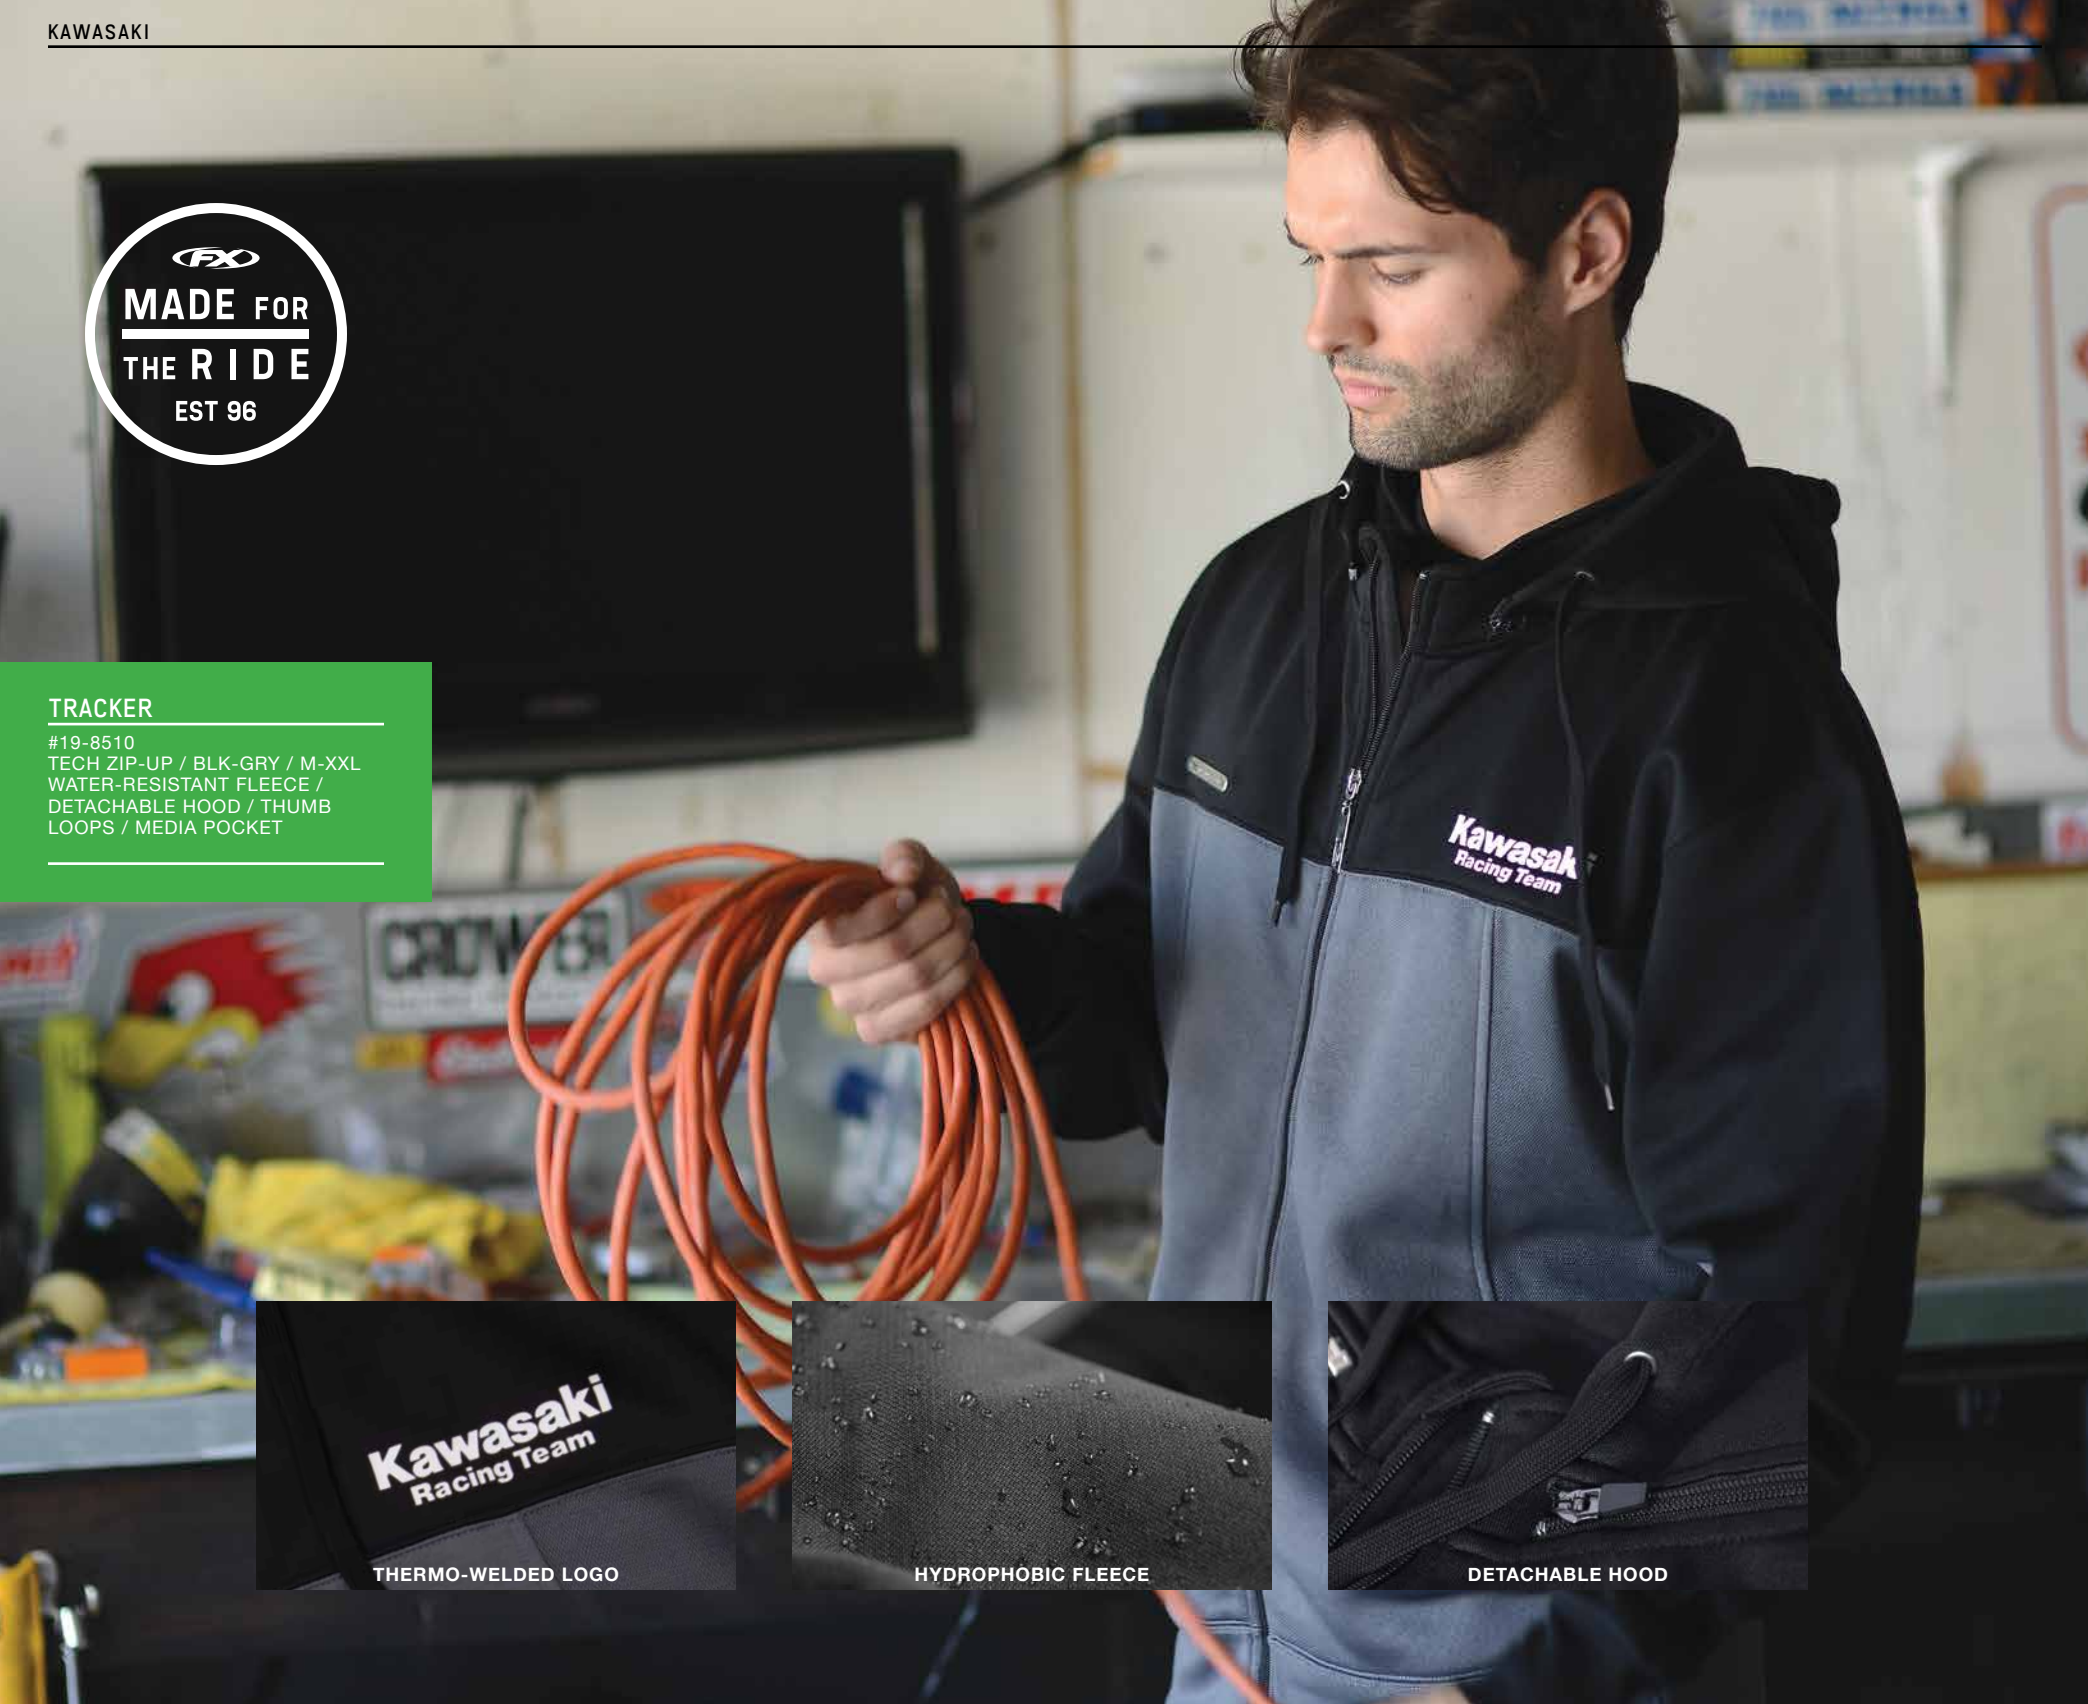

TRACKER

#19-8510
TECH ZIP-UP / BLK-GRY / M-XXL
WATER-RESISTANT FLEECE /
DETACHABLE HOOD / THUMB
LOOPS / MEDIA POCKET