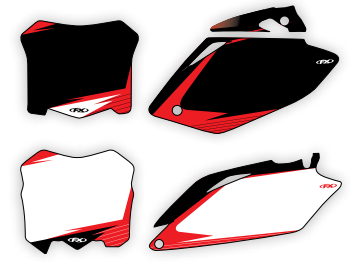

TRIM
BACKGROUNDS

BLACK WHITE

CRF250	2006-2007	12-64320	12-64322
CRF250	2008-2009	12-64324	12-64326
CRF250	2010-2013	12-64342	12-64344
CRF250	2014	13-64346	13-64348
CRF450	2005-2006	12-64330	12-64332
CRF450	2007	12-64334	12-64336
CRF450	2008	12-64338	12-64340
CRF450	2009-2012	12-64342	12-64344
CRF450	2013-2014	13-64346	13-64348