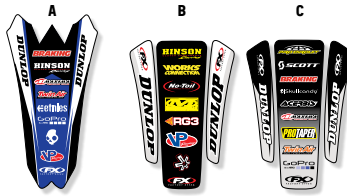

REAR FENDERS

A. YZ250F/450F	2014-2017	17-32232
A. YZ450F	2010-2013	17-32226
A. YZ250F	2010-2013	17-32224
A. YZ250F/450F	2006-2009	17-32222
A. YZ250F/450F	2003-2005	17-32218
A. YZ125/250	2015-2017	17-32216
A. YZ125/250	2002-2014	17-32214
A. YZ125/250	1996-2001	17-32206
A. YZ250F-426F	1998-2002	17-32206
A. YZ85	2002-2017	17-32202
B. UNIV.		07-32020
C. UNIV.		16-32020