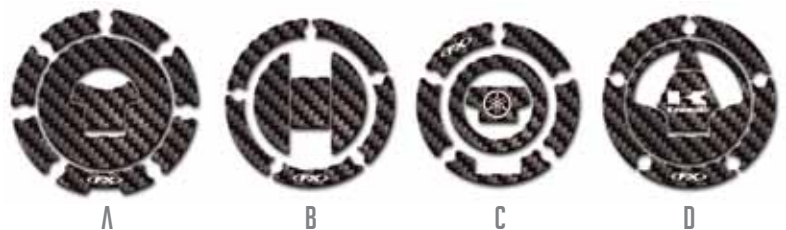

PROTECTION

3 GAS CAP PROTECTOR

Protects your gas cap from abuse. Heat, humidity, water and UV resistant along with superior adhesive that ensures your gas cap protector will last.

A. SUZUKI	UNIVERSAL	15-58420
B. HONDA	UNIVERSAL	15-58320
C. YAMAHA	UNIVERSAL	15-58220
D. KAWASAKI NINJA 650, ZX-6R, ZX-10R	UNIVERSAL	15-58120
D. KAWASAKI NINJA 250	UNIVERSAL	15-58122