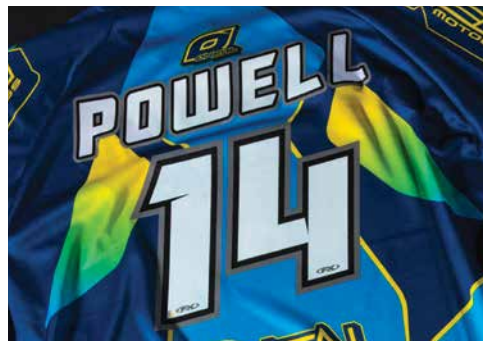

IRON-ON SPONSOR KIT

11-82120

HIGH-QUALITY TRANSFERS WILL NOT PEEL OR BLEED. LOOKS GREAT ON LIGHT OR DARK JERSEYS. OVER 80 IRON-ON SPONSOR LOGOS INCLUDED.

IRON-ON ID KIT

11-82130

HIGH-QUALITY TRANSFERS WILL NOT PEEL OR BLEED. LOOKS GREAT ON LIGHT OR DARK JERSEYS LETTERS ARE 3" TALL AND NUMBERS ARE 8.5" TALL.

#	QTY	#	QTY	#	QTY	#	QTY	#	QTY
#1	4	A	4	K	2	U	3	DASH	4
#2	4	B	4	L	4	V	2	APOSTROPHE	4
#3	3	C	4	M	4	W	2	PERIOD	3
#4	2	D	3	N	4	X	2	SMALL 'C'	2
#5	2	E	6	O	6	Y	2	FX LOGOS	2
#6	2	F	3	P	4	Z	2		
#7	2	G	3	Q	2				
#8	2	H	2	R	4				
#9	2	I	4	S	6				
#0	2	J	2	T	5