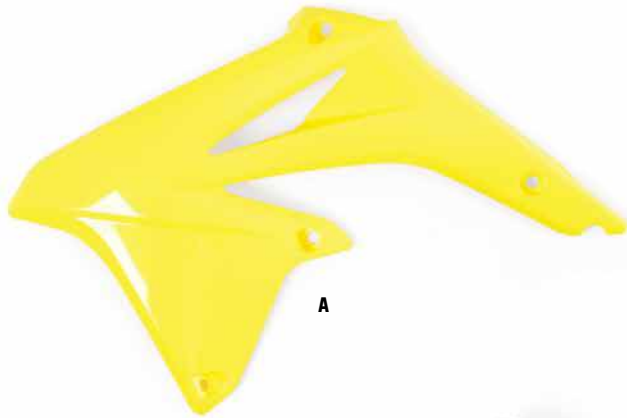

RADIATOR SHROUD (A)

RM-Z450	2008-2017	YELLOW	11-71426
RM-Z450	2007	YELLOW	11-71424
RM-Z250	2010-2017	YELLOW	11-71420
RM-Z250	2007-2009	YELLOW	11-71422
RM85	2000-2017	YELLOW	11-71410

FRONT FENDER (B)

RM-Z450	2008-2017	YELLOW	11-72426
RM-Z450	2005-2007	YELLOW	11-72422
RM-Z250	2010-2017	YELLOW	11-72426
RM-Z250	2007-2009	YELLOW	11-72422
RM85	2000-2017	YELLOW	11-72410

REAR FENDER (C)

RM-Z450	2008-2017	YELLOW	11-74426
RM-Z450	2005-2007	YELLOW	11-74424
RM-Z250	2010-2017	YELLOW	11-74420
RM-Z250	2007-2009	YELLOW	11-74422
RM85	2000-2017	YELLOW	11-74410

PLASTIC

A