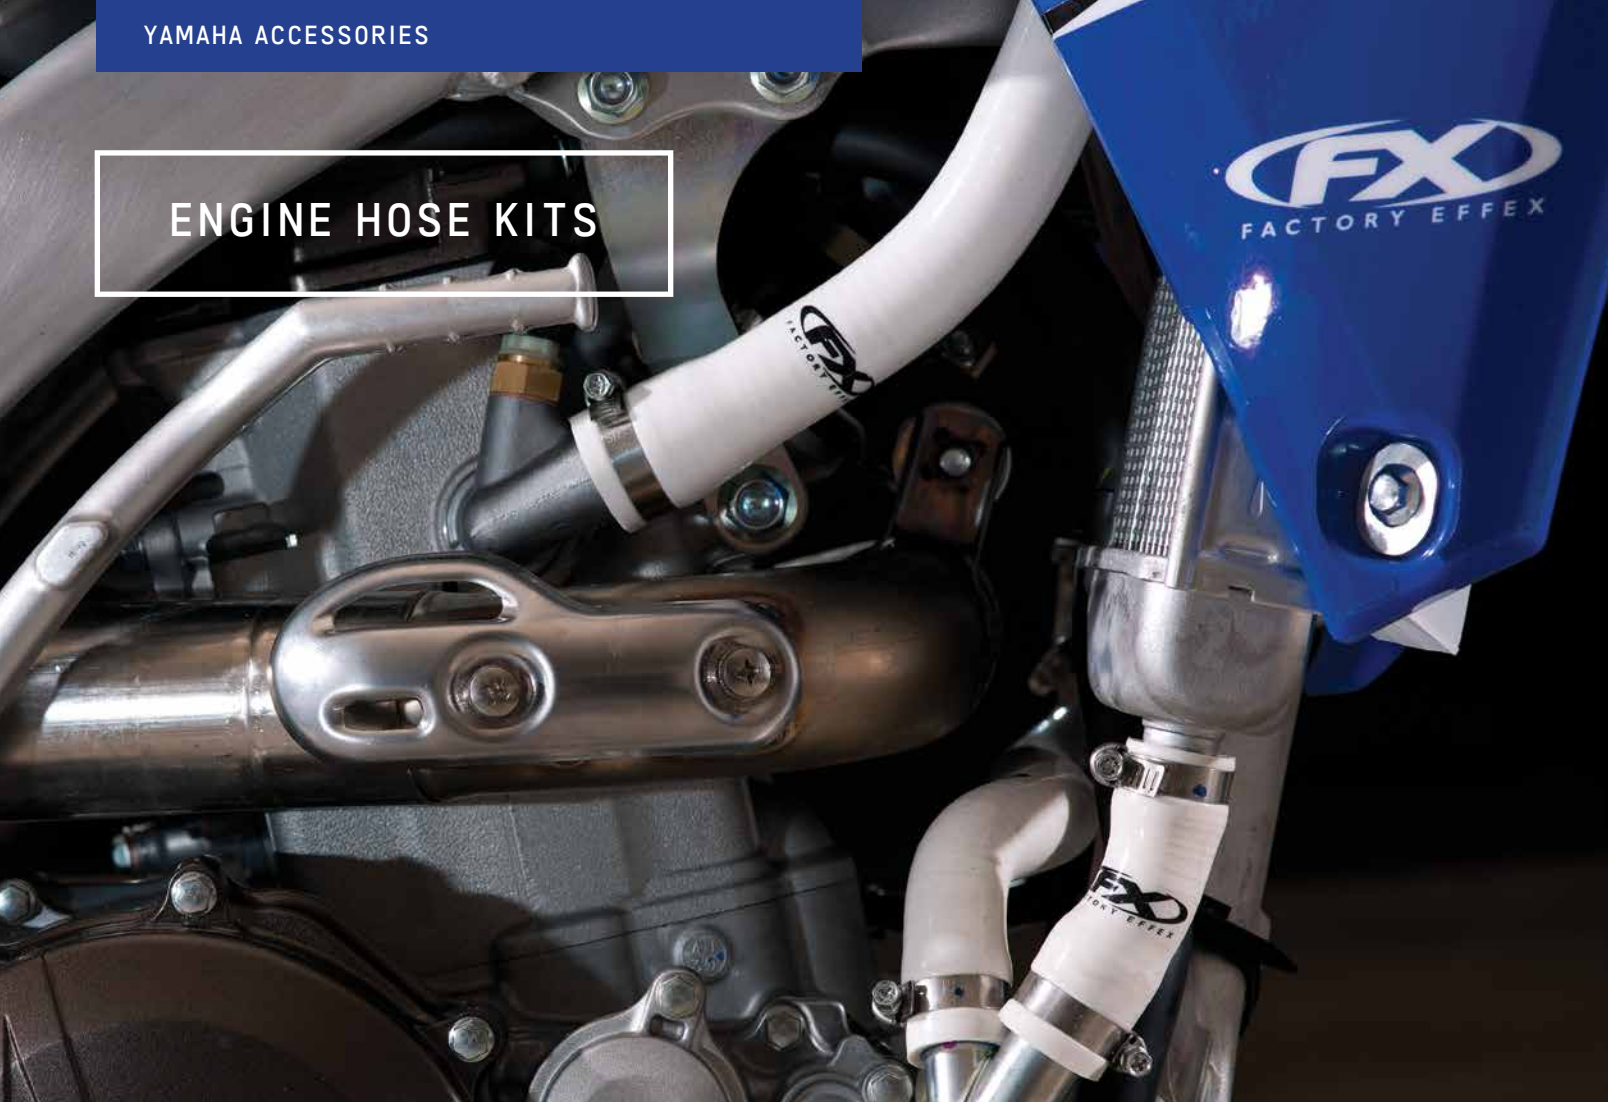

ENGINE HOSE KITS

ENGINE HOSE KITS

ADD STYLE AND SUPERIOR COOLING FUNCTIONALITY

OUR HIGH QUALITY ENGINE HOSES FEATURE:

- REINFORCED, WOVEN THERMOPLASTIC AND SILICONE MATERIALS
- INTEGRATED HDPE-COATED INNER LINING, TO INCREASE THE FLOW OF LIQUIDS
- TESTED TO WITHSTAND TEMPERATURES OF UP TO 420 DEGREES, FOR SUPERIOR COOLING
- OPTIONAL Y-TYPE KITS TO ELIMINATE THE PLASTIC Y FITTING THAT CAN MELT UNDER EXTREME HEAT AND CAUSE ENGINE FAILURE.
- AVAILABLE IN A WIDE RANGE OF COLORS

			RED	BLUE	WHITE
YZ450F	2014-2017	Y-HOSE	14-34266	14-34256	14-34276
YZ450F	2010-2013	Y-HOSE	14-34232	14-34220	14-34244
YZ450F	2014-2017	STANDARD	14-34264	14-34254	14-34274
YZ450F	2010-2013	STANDARD	14-34230	14-34218	14-34242
YZ450F	2003-2009	STANDARD	14-34228	14-34216	14-34240
YZ250F	2014-2017	Y-HOSE	14-34262	14-34252	14-34272
YZ250F	2010-2013	Y-HOSE	14-34226	14-34214	14-34238
YZ250F	2014-2017	STANDARD	14-34260	14-34250	14-34270
YZ250F	2010-2013	STANDARD	14-34224	14-34212	14-34236
YZ250F	2007-2009	STANDARD	14-34222	14-34210	14-34234