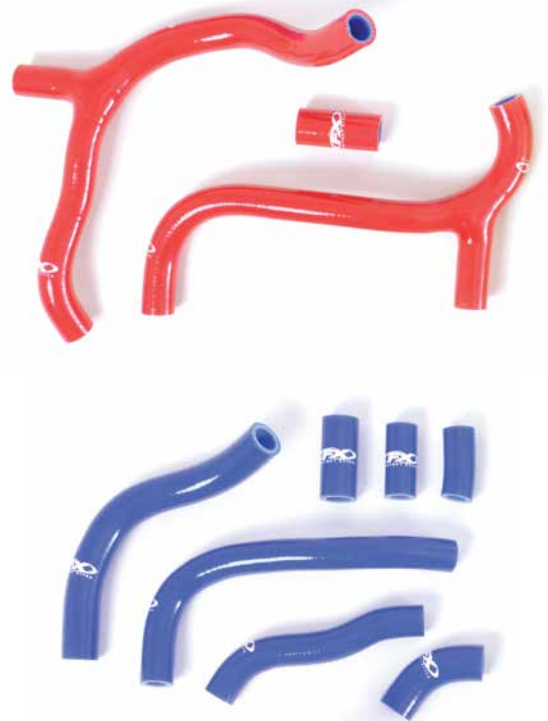

HOSE CLAMP KITS

DESIGNED FOR USE ON SILICONE RADIATOR HOSES

KIT 1	8 PCS	8x 16x27mm clamps	14-34900
KIT 2	14 PCS	14x 16x27mm clamps	14-34906
KIT 3	14 PCS	10x 16x27mm, 2x 12x20mm, 2x 12x32mm clamps	14-34912