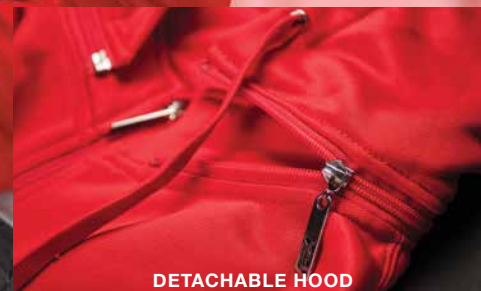

DETACHABLE HOOD