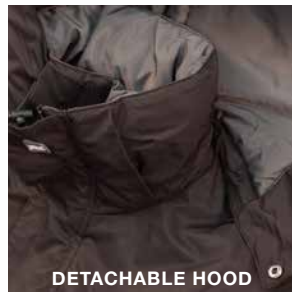

HYDROPHOBIC FLEECE

DETACHABLE HOOD

TEAM PARKA

#20-8520
 WATER RESISTANT PARKA JACKET
 STANDARD FIT / BLK-BLUE / M-
 XXL5

DETAILS

WATER RESISTANT TASLAN NYLON SHELL WITH POLYURETHANE COATING / INSULATED POLYESTER LINER / MILDEW RESISTANT MATERIALS / STORM PROOF CONSTRUCTION / 1 DETACHABLE INSULATED HOOD WITH DRAWSTRINGS / CENTER CHEST ZIP WITH VELCRO FLAP / 2 ADJUSTABLE DRAWSTRING HEM / 3 TPR ADJUSTABLE SLEEVE CUFF ADJUSTERS / 4 ZIPPER HAND POCKETS / 5 CARGO POCKETS WITH EXTERNAL VELCRO FLAPS / 6 EASY ACCESS ANGLED ZIPPER CHEST POCKET / 7 EASY ACCESS SLEEVE ZIPPER POCKET / INTERNAL MEDIA POCKET WITH HEAD PHONE MANAGEMENT TAB / FX ZIPPER PULLS / OEM CHEST AND BACK LOGOS / MID LENGTH WITH STANDARD FIT / OFFICIALLY LICENSED PRODUCT