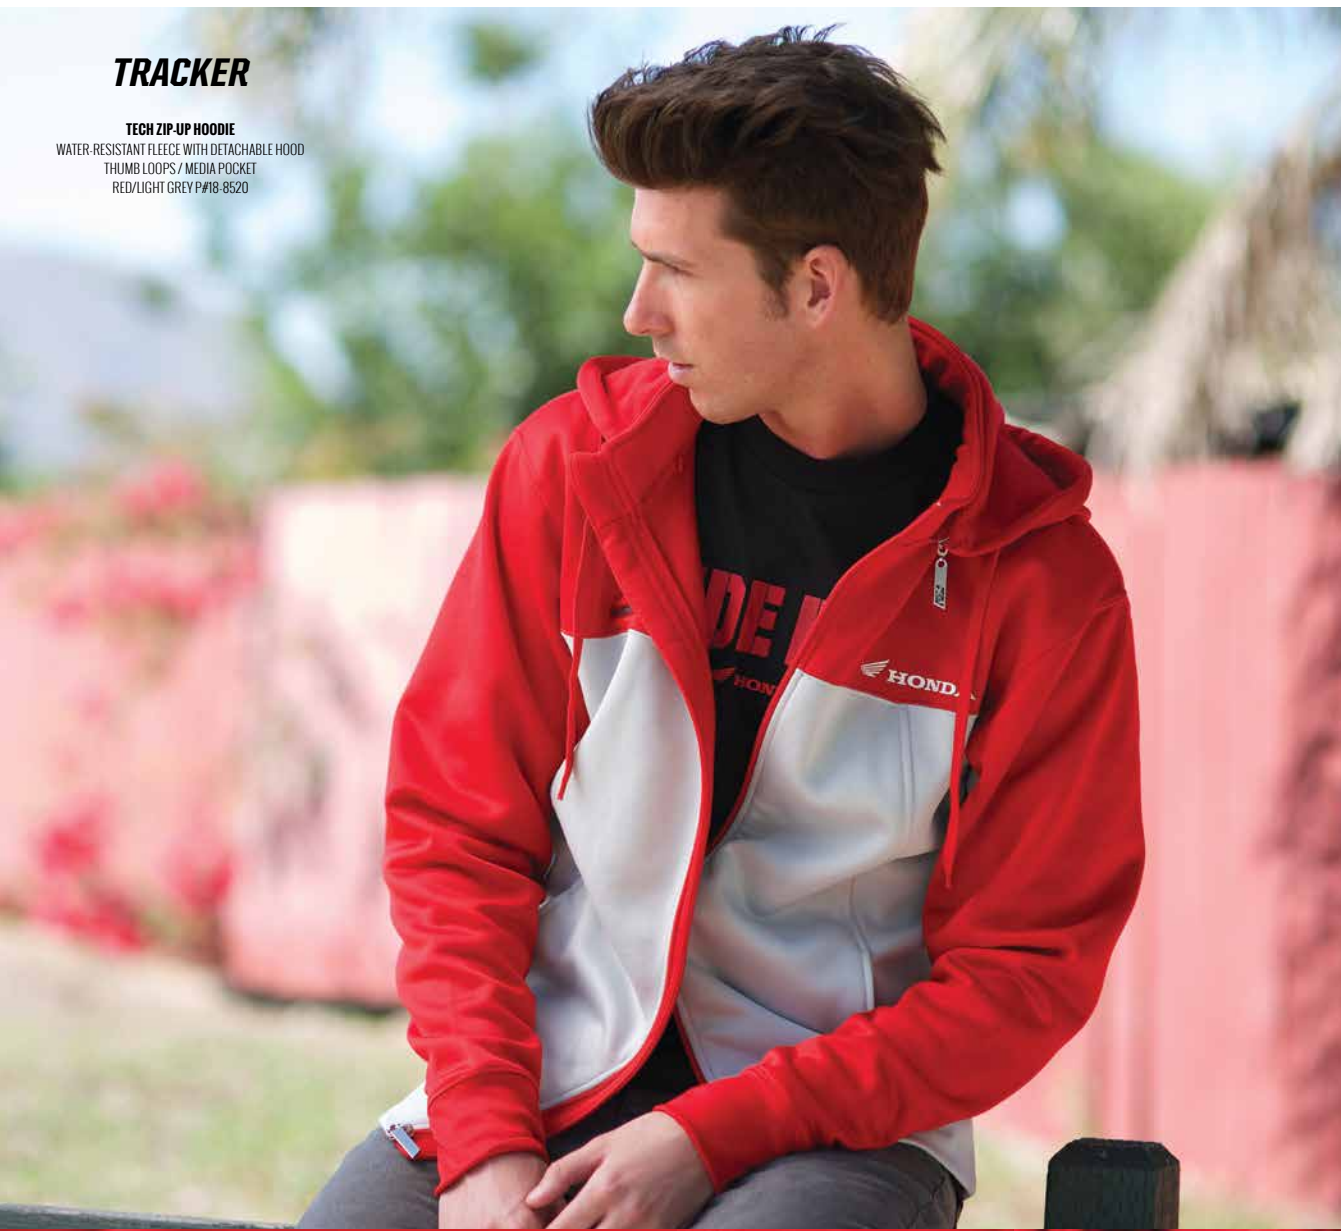

TRACKER

TECH ZIP-UP HOODIE

WATER-RESISTANT FLEECE WITH DETACHABLE HOOD
THUMB LOOPS / MEDIA POCKET
RED/LIGHT GREY P#18-8520

THERMOMELTED LOGO

HYDROPHOBIC FLEECE

METAL BADGE

DETACHABLE HOOD