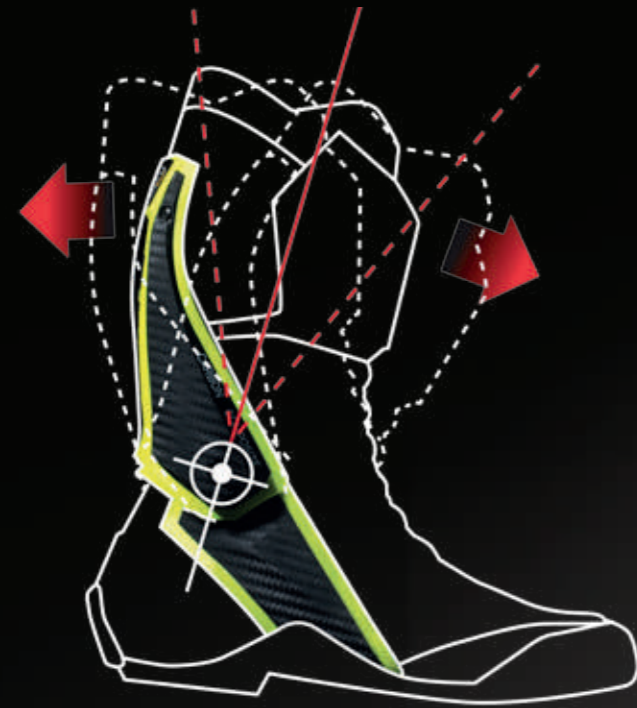

SINCE 1962

*ON ROAD
BOOTS*

2018 \ 2019

GP1 EVO: MADE FOR RACING

GP1 EVO IS THE ULTIMATE RACING BOOT FROM GAERNE'S RESEARCH CENTRE, DEVELOPED IN COOPERATION WITH PROFESSIONAL RIDERS. FLOATING SYSTEM ALLOWS THE FOOT TO MOVE NATURALLY AND PREVENTS ANKLE TWISTING, TWO RUBBER INSERTS ON THE INNER CALF AND HEEL PROVIDE ADDITIONAL GRIP AND PROTECT THE LEG FROM HEAT. ADJUSTABLE AND REPLACEABLE BOA IP1 REEL ENABLES A CUSTOM-FIT AROUND THE CALF AREA. HIGH-WEAR-RESISTANT MAGNESIUM TOE SLIDER AND VARIABLE DENSITY, OIL AND WEAR-RESISTANT RUBBER SOLE FEATURES THIS MADE IN ITALY TOP OF THE RANGE RACING BOOT.

GAERNE FLOATING SYSTEM:

Made of carbon composite, allows the foot to move without compromising flexibility and preventing hyper extension or compression.

SHOCK ABSORBING HEEL CUP:
Non-deformable polyurethane heel cup is protected by a replaceable low-friction magnesium slider. Anti-shock heel features an internal comfort-enhancing decompression zone, located between the insole and sole; the inserts are highlighted externally in red.

GRIP GUARD:

Two rubber inserts (inner calf and heel) provide additional grip and protect the leg from engine/exhaust heat.

BOA | IP1 |  THE BOA GUARANTEE

ADJUSTABLE CALF CLOSURE SYSTEM:

Adjustable and replaceable BOA IP1 reel enables a custom-fit around the calf area

SLIDER:

High-wear-resistant magnesium toe slider allows for totally free foot movement. Attachment points are well away from the areas that normally suffer from abrasion.

SOLE:

Variable density, oil and wear-resistant, rubber sole features a unique design that provides excellent grip.