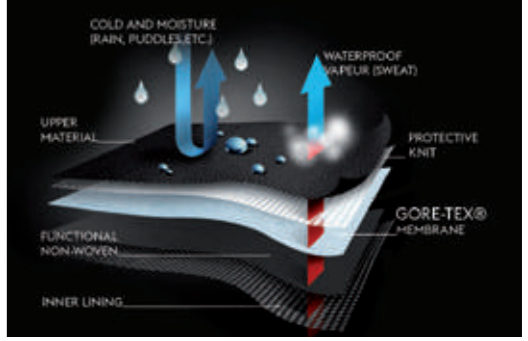

2431 001

G _ ASPHALT AQUATECH

EU 41 42 43 44 45 46 47

US 7 8 9 10 11 12

ADVENTURE
LINE
MADE IN ITALY

G _ C A P O N O R D

A PREMIUM ADVENTURE TOURING BOOT, EXTREMELY COMFORTABLE FOR ALL DAY WEAR IN MULTI-DAY TRIPS, FEATURES FULL GRAIN LEATHER AND GORETEX MEMBRANE TO KEEP YOUR FEET DRY. CLOSURE SYSTEM WITH TWO REPLACEABLE BUCKLES AND A VELCRO STRAP. ERGONOMIC SHIN PLATE, PU MALLEOLUS, REFLEX HEEL INSERTS, SHIFT PAD AND LEATHER HEAT GUARDS COMPLETE THIS IDEAL TRAVEL BOOT. THE RUBBER SOLE ENSURES MAXIMUM GRIP ON AND OFF THE BIKE AND GIVES YOU ULTIMATE CONTROL WHEN STANDING ON THE PEGS OF YOUR MOTORCYCLE.