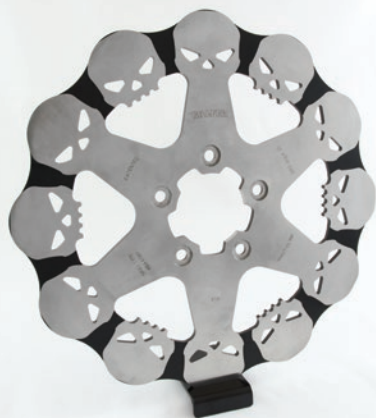

GALFER

APPROVED BY
TÜV
(KBA)

GALFER
PERFORMANCE BRAKING SYSTEMS

Learn more about motorcycle brake parts we have.