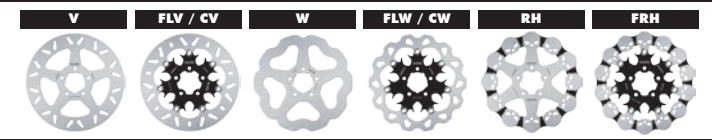

GALFER BRAKE DISCS