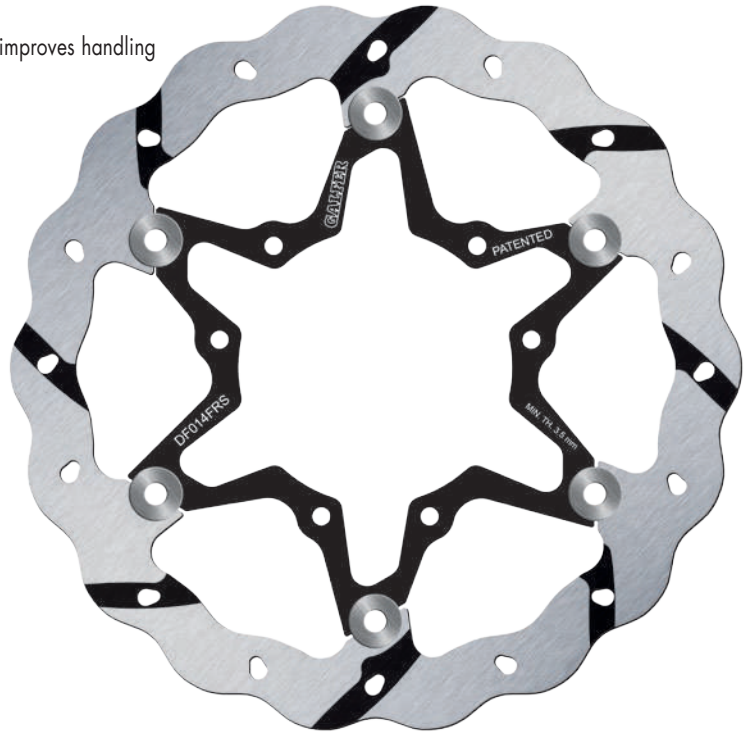

FIXED GROOVED OVERSIZE DISC WAVE® (RWS)
DISC WAVE® FIJO RANURADO SOBREMEDIDA (RWS)

-  - Laser-cut and CNC high carbon stainless steel grooved rotor.
- Bigger outside diameter provides more braking power.
- The grooved rotor ensures water and dirt are better dispersed.
- The weight reduction (unsprung mass reduction; gyroscopic effect minimization) improves handling of the bike.
- One of the best options in the market, widely used at the AMA SX and MXGP.
- Requires a caliper adapter bracket.

FLOATING OVERSIZE DISC WAVE® (FLS)
DISC WAVE® FLOTANTE SOBREMEDIDA (FLS)

-  - Laser-cut high carbon stainless steel brake band and stainless steel core.
- Bigger outside diameter provides more braking power.
- Improved heat dissipation.
- One of the best options in the market, widely used at the AMA SX and MXGP.
- Requires a caliper adapter bracket.

for axial caliper

OE: Original equipment (original replacement disc)

FLOATING GROOVED DISC WAVE® (FRW-FRS-FRH)
DISC WAVE® FLOTANTE (FRW-FRS-FRH)

-  - Outside diameter bigger than the original rotor resulting in a better braking performance.
- The grooved rotor ensures water and dirt are better dispersed.
- One of the best options in the market, widely used at the AMA SX and MXGP.
- The weight reduction (unsprung mass reduction; gyroscopic effect minimization) improves handling of the bike.
- Requires a caliper adapter bracket.

FLOATING STREET DISC WAVE® (CW-CRW)
DISC WAVE® FLOTANTE CARRETERA (CW-CRW)

-  - Laser-cut high carbon stainless steel brake band and high-strength anodised aluminium core (7075 T6 - 6082 T6).
- TÜV certified (KBA No. 61148)
- 25% weight reduction to the original.
- The weight reduction (unsprung mass reduction; gyroscopic effect minimization) improves handling of the bike.
- Improved braking sensation thanks to the floating system.
- Cathaforesis-treated to prevent corrosion.
- Fit for daily use, track days, competition, etc.