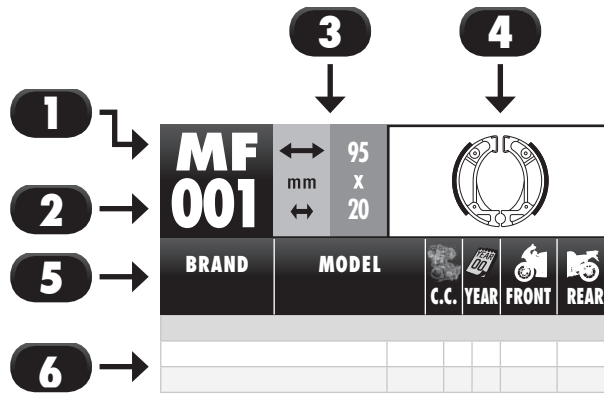

APPLICATIONS
PADS FD
DISCS DF
SHOES MF
LINES FK
BRACKETS SP
KITS KG
CROSS REFERENCE

DESCRIPTION

- **1** Product family (FD: Brake pads / DF: Brake disc / MF: Brake shoes)
- **2** Brake pads/disc/shoes reference
- **3** Sizes (width x height) in millimeters
- **4** Technical drawing free scale
- **5** Brand, Model, cylinder capacity, fabrication year, front and rear brake reference of the motorcycle
- **6** Motorcycle list that mount this reference