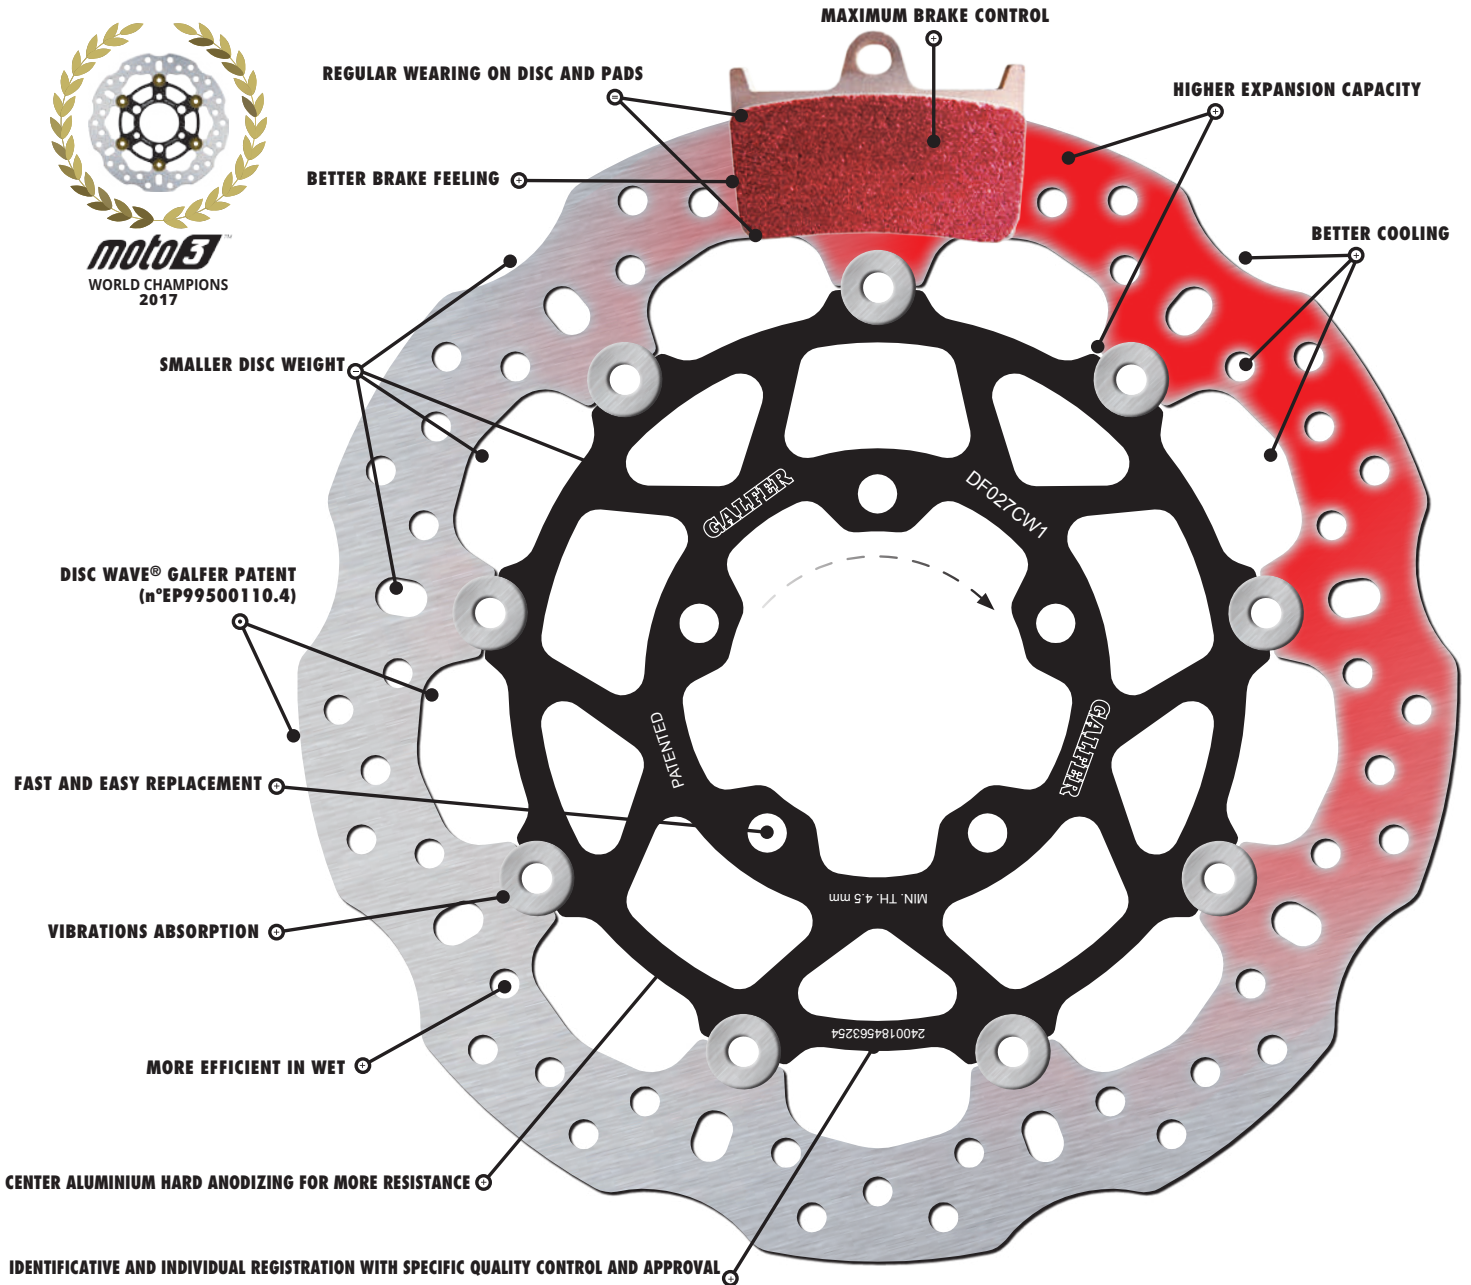

WHY DISC WAVE DESIGN CW1?

✓ **-15% WEIGHT REDUCTION**

✓ **BETTER COOLING**

✓ **MORE BRAKING POWER**