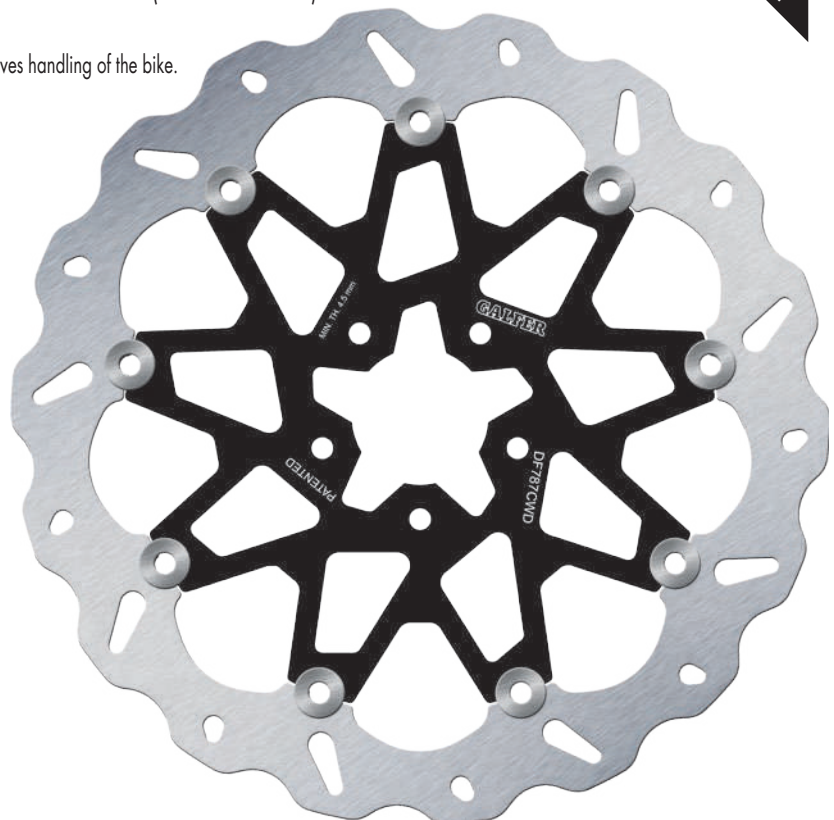

FLOATING OVERSIZE DISC WAVE® (FLS)
DISC WAVE® FLOTANTE SOBREMEDIDA (FLS)

-  - Laser-cut high carbon stainless steel brake band and stainless steel core.
- Bigger outside diameter provides more braking power.
- Improved heat dissipation.
- One of the best options in the market, widely used at the AMA SX and MXGP.
- Requires a caliper adapter bracket.

for axial caliper

OE: Original equipment (original replacement disc)

FLOATING GROOVED DISC WAVE® (FRW-FRS-FRH)
DISC WAVE® FLOTANTE (FRW-FRS-FRH)

-  - Outside diameter bigger than the original rotor resulting in a better braking performance.
- The grooved rotor ensures water and dirt are better dispersed.
- One of the best options in the market, widely used at the AMA SX and MXGP.
- The weight reduction (unsprung mass reduction; gyroscopic effect minimization) improves handling of the bike.
- Requires a caliper adapter bracket.

FLOATING STREET DISC WAVE® (CW-CRW)
DISC WAVE® FLOTANTE CARRETERA (CW-CRW)

-  - Laser-cut high carbon stainless steel brake band and high-strength anodised aluminium core (7075 T6 - 6082 T6).
- TÜV certified (KBA No. 61148)
- 25% weight reduction to the original.
- The weight reduction (unsprung mass reduction; gyroscopic effect minimization) improves handling of the bike.
- Improved braking sensation thanks to the floating system.
- Cathaforesis-treated to prevent corrosion.
- Fit for daily use, track days, competition, etc.

 FK Galfer metal hoses improved by more than 30% of the braking performance as they have a much lower expansion coefficient than traditional hoses. They are made of materials of the highest quality: braided stainless steel coated with PVC for the outside.