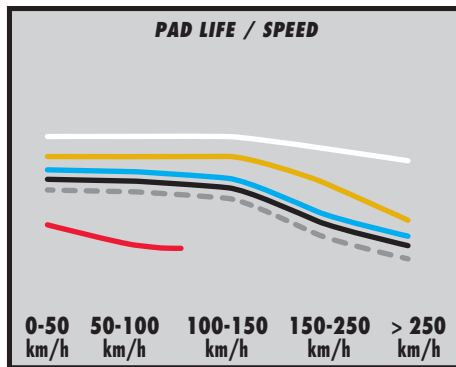

BRAKE PADS COMPOUND APPLICATIONS

Scooter Street

Sport & GP

> 50 cc   125 cc   250 cc   500 cc   750 cc   1.000 cc

DRY ☀

WET ☁

SCOOTER G1050

SEMI METAL G1054

SINTERED G1370 G1380

> 50 cc   125 cc   250 cc   500 cc   750 cc   1.000 cc

DRY ☀

WET ☁

SEMI METAL G1054

SINTERED G1375

GP G1310

Competition use only

Off-Road

Trial

> 50 cc   125 cc   250 cc   500 cc   750 cc   1.000 cc

DRY ☀

WET ☁

SINTERED G1396 G1397

> 50 cc   125 cc   250 cc   500 cc   750 cc   1.000 cc

DRY ☀

WET ☁

TRIAL TOP G1805

BRAKE PADS COMPOUND COMPARATIVE