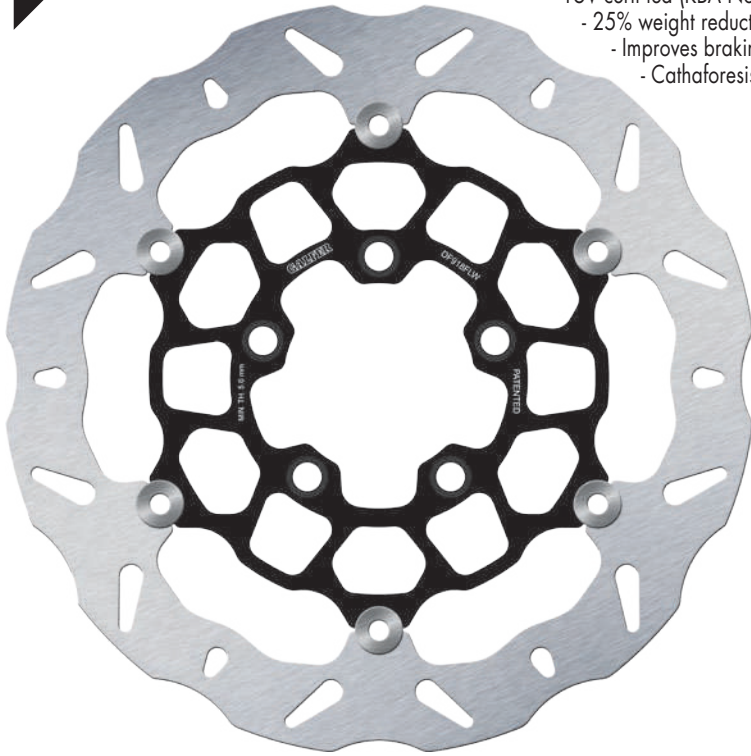

FLOATING DISC WAVE® (FLW)
DISC WAVE® FLOTANTE (FLW)

OE

- Laser-cut high carbon stainless steel brake band and stainless steel core.
- TÜV certified (KBA No. 61148)
- 25% weight reduction to the original.
- Improves braking performance when used with GALFER brake pads.
- Cathaforesis-treated to prevent corrosion.