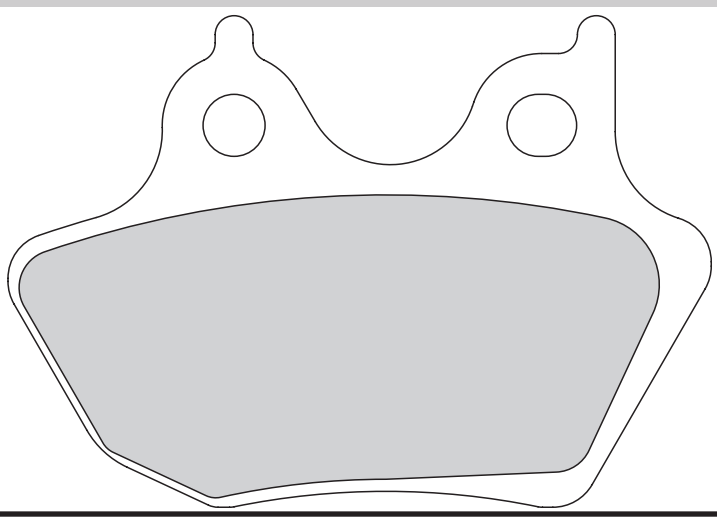

APPLICATIONS

↔	93,0
mm	x
↕	65,0
↔	7,5

PADS FD

DISCS DF

SHOES ME

LINES FK

BRACKETS SP

KITS KG