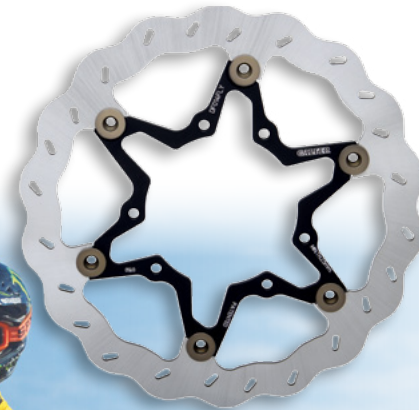

Tsunami® Superlight OS Wave® Rotor

- 270mm Tsunami® full floating rotor
- 7075-T6 Aluminum center carrier and buttons for reduced weight
- Kit includes HH Ceramic brake pads and 6061-T6 Aluminum relocating bracket
- Designed for track use
- Keeps brake system cooler by allowing air to pass over every point of a brake pad surface
- Best friction surface of any stainless steel rotor
- Full floating Wave® blades ensure optimum pad-to-rotor contact for maximum stopping force and feel.
- Extremely predictable and consistent
- Provides outstanding performance even in the most aggressive conditions
- Drastically increase lever feel / modulation and brake torque