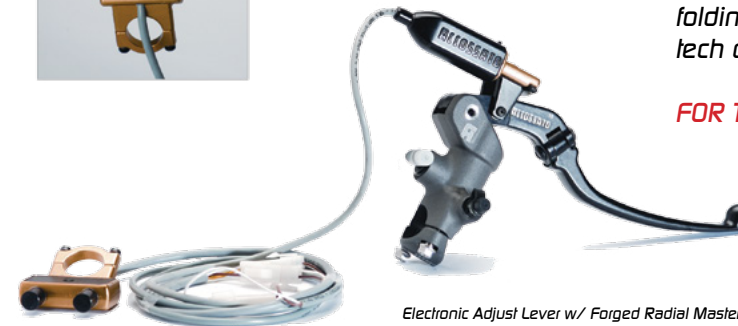

## Replacement Brake Levers

Non-folding and folding levers are available in standard and short sizes and a variety of colors.

## Electronic Adjust Lever

Allows rider to adjust the brake lever position with the touch of a button. No need to take your hands off the grip. Available individually or in a kit with master cylinder (Includes master cylinder, folding lever, and electronic remote adjuster). Please call our sales or tech department for applications and configurations for your bike.

**FOR TRACK USE ONLY**

Electronic Adjust Lever w/ Forged Radial Master Cylinder