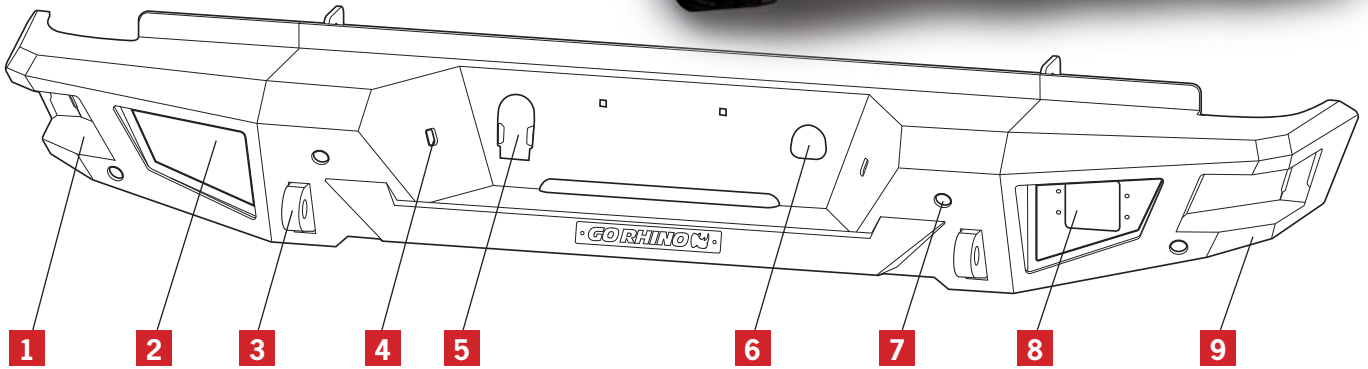

GO RHINO BR20 REAR BUMPER

1. 1 Integrated steps
2. 2 Flush-mount light pods
3. 3 D-shackle mounts
4. 4 License plate light holes
5. 5 Trailer light plug
6. 6 Spare tire crank access port
7. 7 Reverse sensor mounting port
8. 8 Optional 3"x3" light mounts (sold separately)
9. 9 High clearance bumper ends