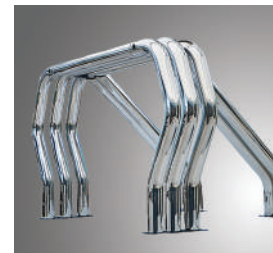

Triple-Double