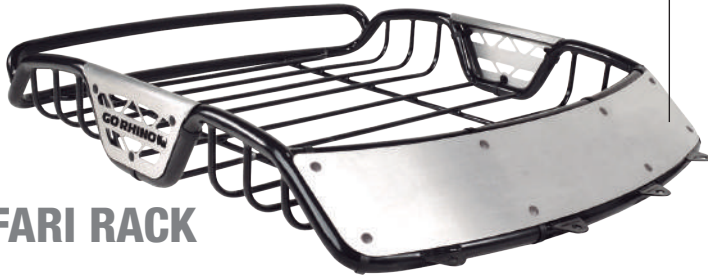

GO RHINO SAFARI RACKS

GO RHINO Safari Racks now come in two light-ready versions providing the perfect way to carry your extra gear with convenient mounting for auxiliary lights. Mount 2 LED lights on the LR2 rack, or 4 LEDs on the LR4. Both racks feature a front fairing for improved aerodynamics and integrated tie-down points for secure load management. The frames are a fully welded tubular steel construction and all components have a durable Black texture powder coat finish backed by a 5-year warranty.