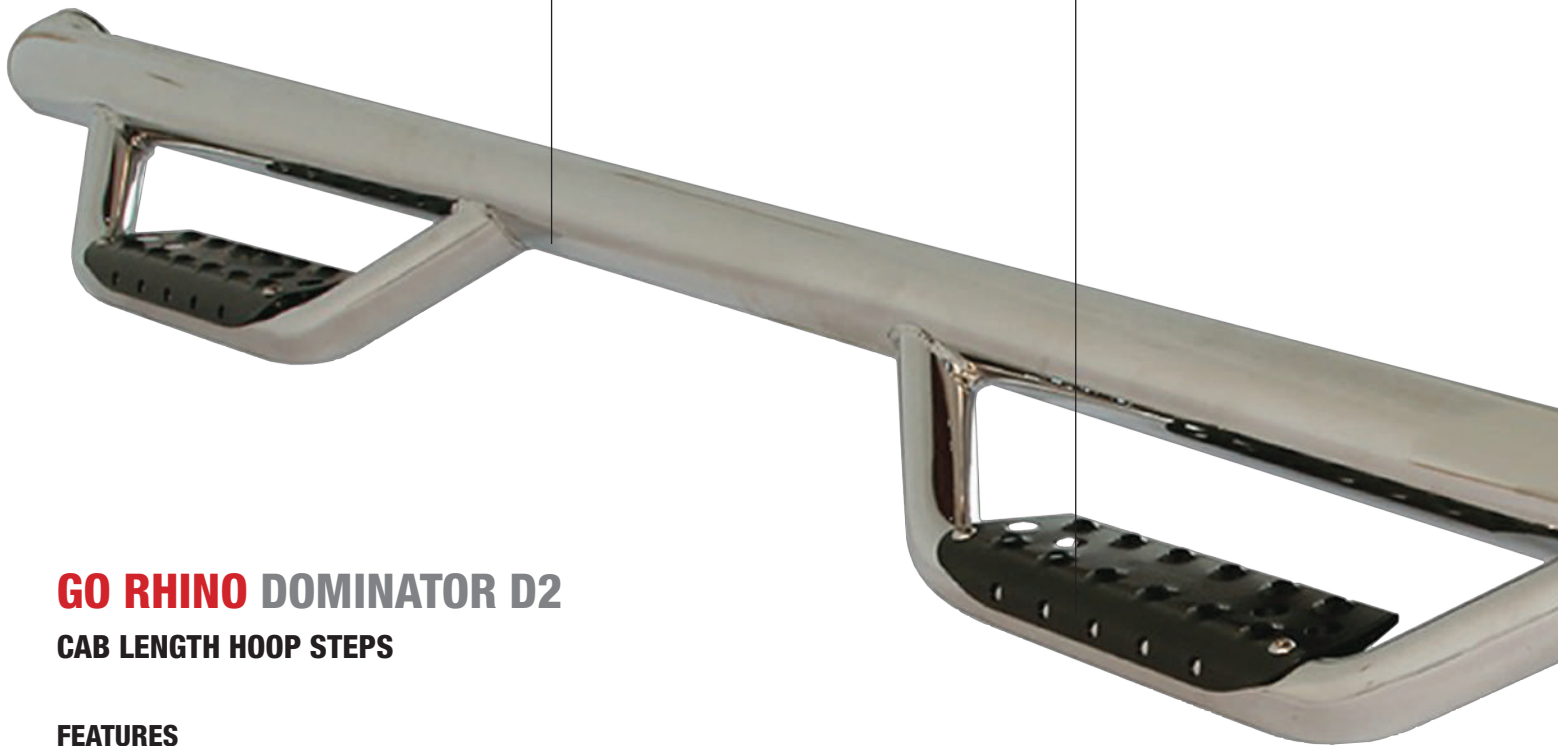

GO RHINO 5-INCH OE XTREME

COMPOSITE CAB LENGTH SIDE STEPS

- Composite construction with aluminum mounting rails
- SuperGrip™ rubber step pads for safer entry and exit
- Available in 80, or 87-inch lengths for Extended and Crew Cab trucks
- Compatible with GO RHINO OE XTREME mounting brackets
- Available in Black or Chrome with Limited Lifetime Warranty
- Limited Lifetime Warranty

GO RHINO 4-INCH OE XTREME

CAB LENGTH SIDE STEPS

- Welded end caps featured with the polished stainless steel finish
- Black plastic end caps featured with black powder coat finishes
- Compatible with GO RHINO OE XTREME mounting brackets
- 52, 80, or 87-inch lengths for Regular, Extended, and Crew Cab trucks
- 67, 71, or 75-inch lengths for most SUV/CUV applications
- Limited Lifetime Warranty for Polished Stainless finish
- 5-Year Warranty for Black Texture Powder Coat finish

GO RHINO DOMINATOR HOOP STEPS CAB LENGTH

GO RHINO Dominator Cab Length Hoop Steps are built tough for trucks that take a beating. Constructed from high strength round steel tubing with strategically positioned drop steps under each door, these heavy-duty hoops hold up to the day to day abuse you dish out climbing in and out of the cab.

2 1/2-inch round steel tubing

Punched steel step pads provide extra grip in wet, muddy, or snow conditions

GO RHINO DOMINATOR D2 CAB LENGTH HOOP STEPS

FEATURES

- Two hoops provide a rugged step assist for driver and passengers to easily access the truck cab
- Body lift kit compatible
- Available in Black Texture Powder Coat or Polished Stainless finish
- 5-Year Warranty for Black Powder Coat finish
- Limited Lifetime Warranty for Polished Stainless finish