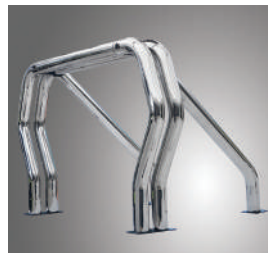

Double-Single