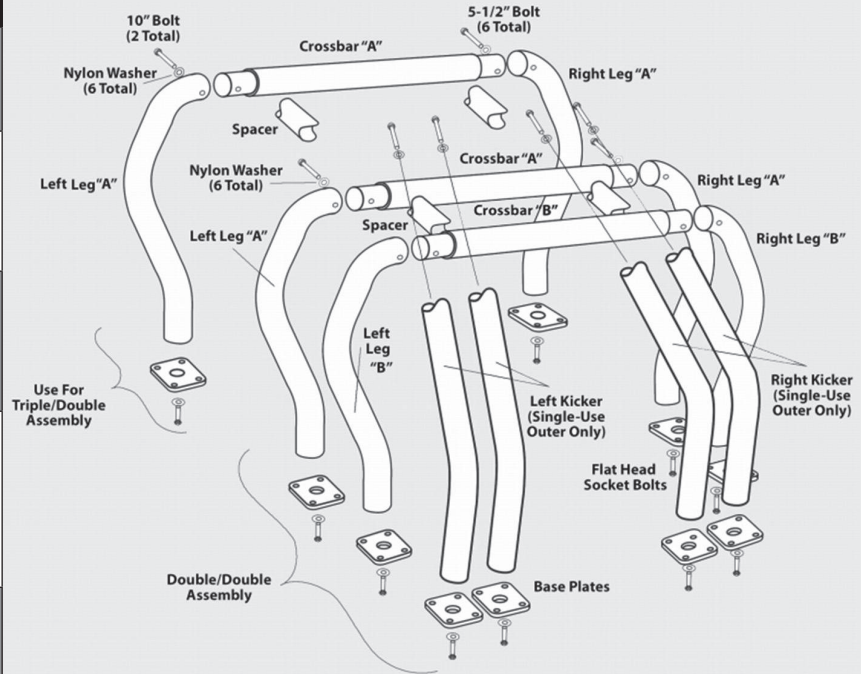

HOW TO ORDER BED BAR:

Single-Single	Parts Needed: 1 Main Bar, 1 set of kickers
Double-Single	Parts Needed: 1 Main Bar, 1 Optional Add-on Bar, 1 set of kickers
Double-Double	Parts Needed: 1 Main Bar, 1 Optional Add-on Bar, 2 sets of kickers
Triple-Single	Parts Needed: 1 Main Bar, 2 Optional Add-on Bars, 1 set of kickers, 1 Triple Assembly Kit
Triple-Double	Parts Needed: 1 Main Bar, 2 Optional Add-on Bars, 2 sets of kickers, 1 Triple Assembly Kit