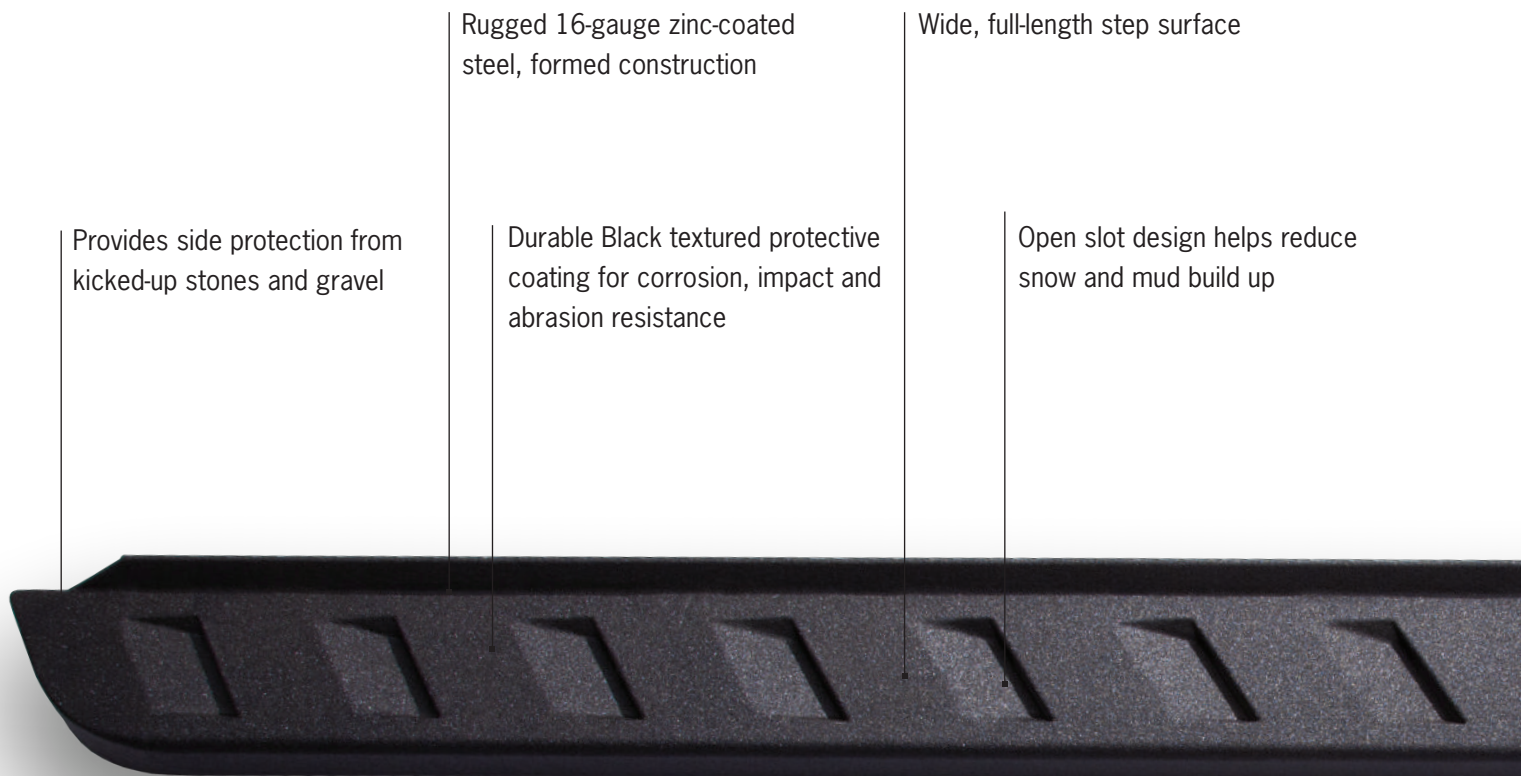

NEW GO RHINO RB10 RUNNING BOARDS

All-new GO RHINO RB10 Running Boards protect your paint from flying stones and gravel while providing a wide, full-length step platform for easy entry front or back doors. Raptor-style, built from 16-gauge zinc-coated steel and sprayed with a durable Black texture finish for corrosion, impact and abrasion resistance, GO RHINO RB10 Running Boards include a vehicle-specific, no-drill mounting bracket system. Available in 80-inch and 87-inch lengths to fit the popular extended and crew cab truck applications.

FEATURES

- Raptor-style running boards
- Protects rocker panel and lower door area from flying rocks and mud
- Provides a wide, full-length step area for improved entry and exit for front and back doors
- Multi-fit design available in 80-inch and 87-inch lengths fits popular extended and cab crew cab applications
- Simple, no-drill installation. Includes mounting brackets
- Compatible with gas and diesel models
- 5-Year Warranty