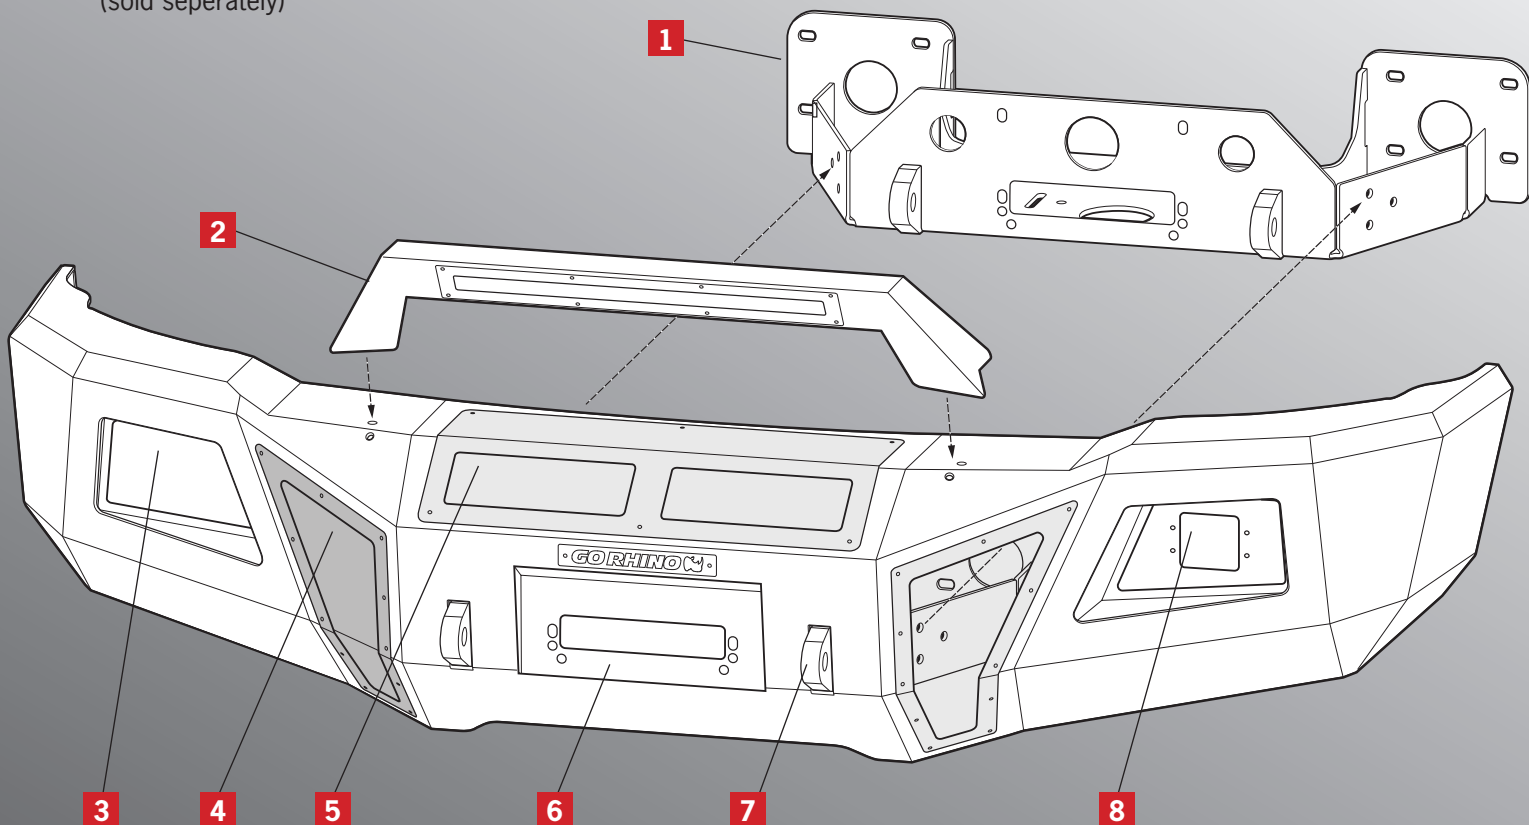

GO RHINO BR10 FRONT WINCH BUMPER

- 1** One-piece welded mounting plate built from 1/4-inch thick steel rated for use with winches up to 16.5k
Front-facing mounting for quick and easy installation and alignment.
- 2** Optional light bar provides extra protection and multiple light mounting options.
- 3** Flush-mount light pods
- 4** Framed mesh vent cover hides mounting bracket while allowing critical airflow to vehicle.
- 5** Functional, removable steel mesh covers add protection airflow to the winch.
- 6** Recessed fairlead area allows for custom mounting locations.
- 7** 1-inch steel D-shackle mounting clevis welded directly to the winch plate (shackles not included)
- 8** Optional 3"x3" light mounts
(sold separately)