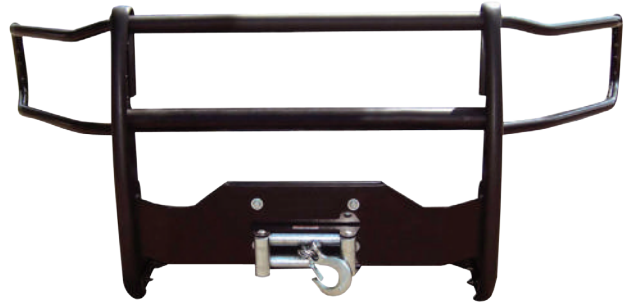

GO RHINO WINCH GUARD

- Built-in winch tray accommodates all winch brands
- HD models available with winch capacity up to 16,500 lbs
- Choose center-section only or add brush guards to protect headlights and fenders
- Works great with diesel rigs and trucks with oversized tires
- No-drill installation with heavy duty mounting hardware included
- Pre-drilled holes provided to mount two auxiliary lights or LED light bar
- 5-Year Warranty for Black Powder Coat finish
- Limited Lifetime Warranty for Polished Stainless finish