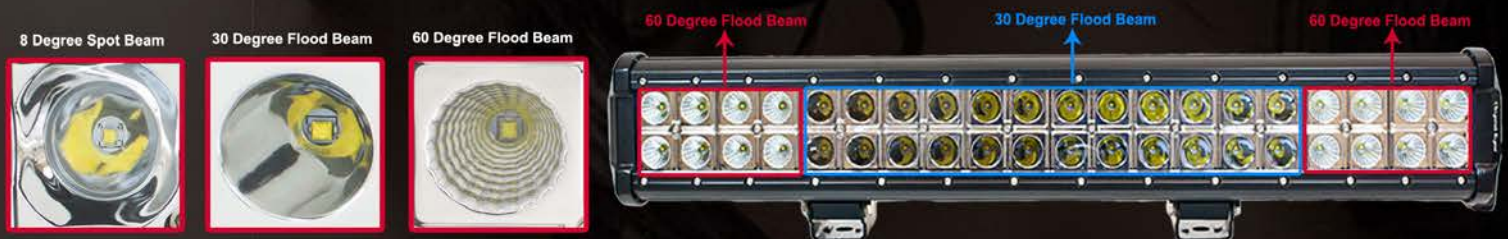

ALPHA PRO

LIGHT THE WAY FOR THE REST TO FOLLOW

Add Style To Your Ride

ALPHA PRO LED Light Bars and Work Lights are built to last and ready for any adventure. Our lights come in Combo, Spot, and Flood.

Features: **Light Bars:** High Lumen 6000K, extremely bright. Quick light-up for better visibility. **Work Lights:** High Lumen 6500K, extremely bright. Quick light-up for better visibility. **Beam Angles:** Flood beam angle (30 degrees or 60 degrees), Spot light beam angle (8 degrees) LED: High intensity Epistar LED's, each LED 3 watts. **Light Color:** White. **Body Color:** Black. **Light Bar Waterproof Rating:** IP67 and made of high quality aluminum with PMMA tough PC material for the lens. **Work Light Waterproof Rating:** IP67 and made of high quality aluminum with PMMA shatter-proof glass material for the lens.

5 Series Combo LED Light Bar