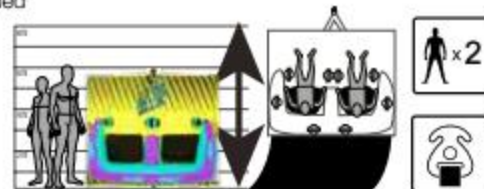

ONE SIZE

LIME/PUR

PARTY ISLAND

JA6009

JP PARTY ISLAND

+

• ACCESSORIES / TOWABLE

• SIZE: L 125" (317CM) x W 125" (317CM) INFLATED SIZE