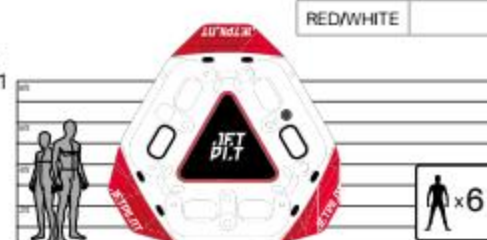

JA6009

JP PARTY ISLAND

+

• ACCESSORIES / TOWABLE

• SIZE: L 125" (317CM) x W 125" (317CM) INFLATED SIZE

ONE SIZE

• FABRICATION: HEAVY DUTY PVC

Designed for up to six occupants • Heavy gauge PVC Bladder • Mesh cooling area

• Three integrated boarding platforms • Drink holders • Puncture repair kit • Pack of 1