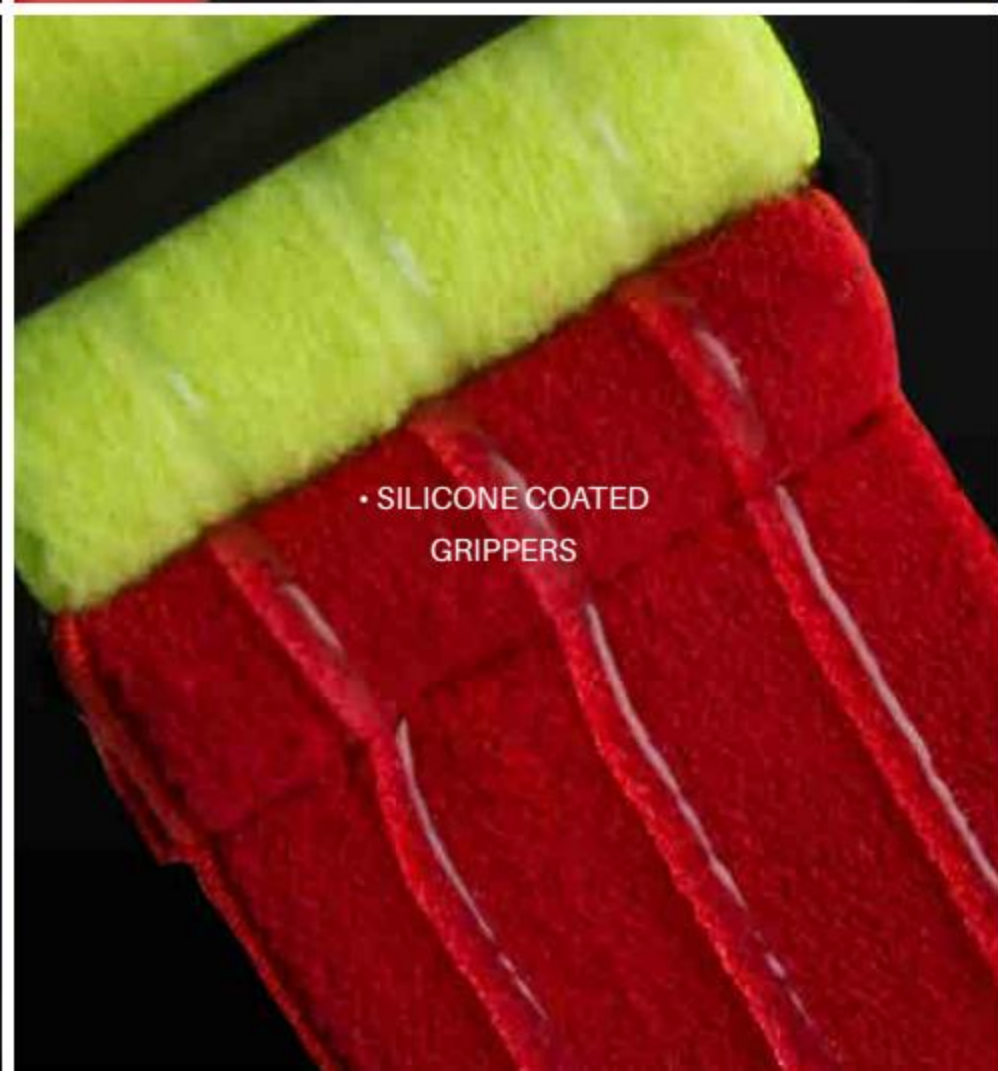

• FEATURES:

- Goggle X-Wings for Seamless Helmet Fit
- Hi Vis frame and strap colours facilitate fast location/retrieval
- Outer frame helps provide perfect fit and stability at speed
- Multi colour gradient print
- Large lens area provides optimum visibility
- Supplied with Smoke Polarised and Clear Lenses - Polarised lens blocks 100% of harmful UV light and eliminates glare
- Clear Lens with anti scratch coating both sides
- High Density silicone logo on 45mm strap with silicone coated inner to eliminate slippage
- Floating Capability using exclusive JP Foam composition - Unsinkable

OSFM

RED	
NAVY	
BLACK	

BLACK SMOKE LENSE

CLEAR LENSE

+ INCLUDES 2 LENSE OPTIONS

*NOTE - FLOATING GOGGLES STAND AVAILABLE SEE PROMO PG 203

FLOATING GOGGLES - 100% POLARISED

JA19012-L | RADIUM MENS RX LENSE REPLACEMENT

· ACCESSORIES EYEWEAR / GOGGLES

- FEATURES:
- Radium Polarised Lenses
- Polarised lens blocks 100% of harmful UV light and eliminates glare featuring shiny mirror finish

ONE SIZE

RED	
BLUE	

20
20

JA18011 | JP H2O FRAMELESS GOGGLES