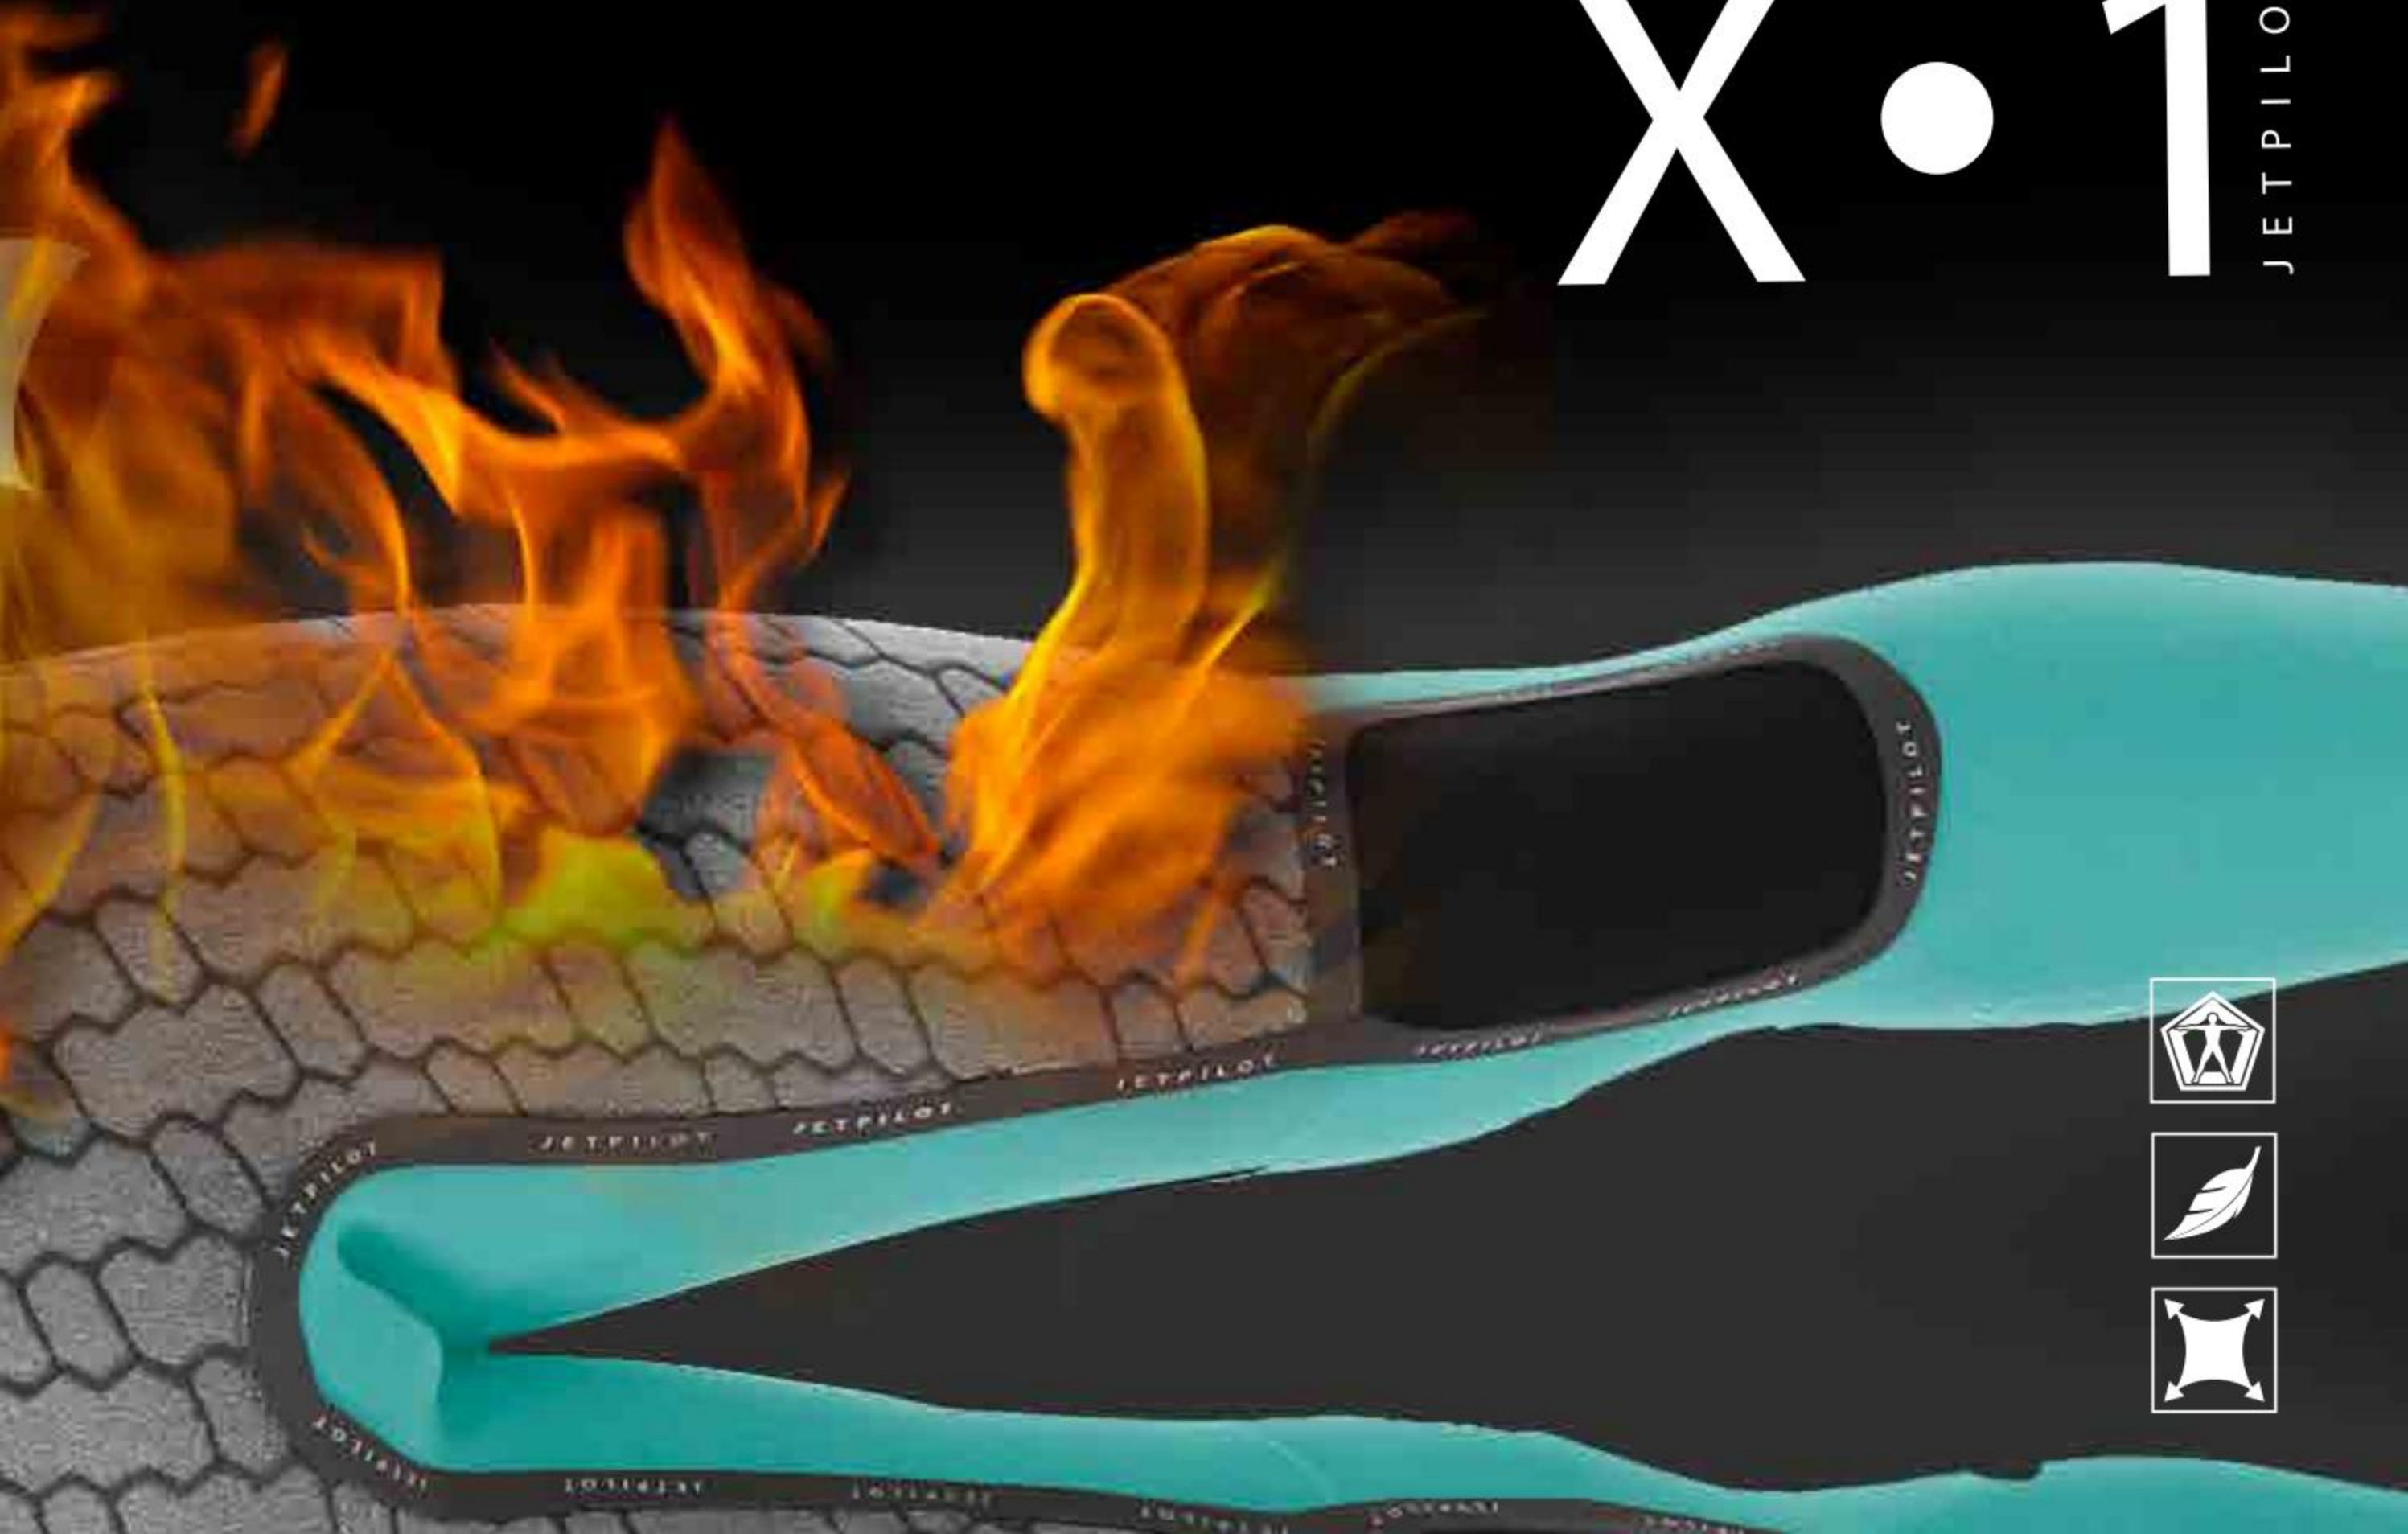

X · 1

JETPILOT