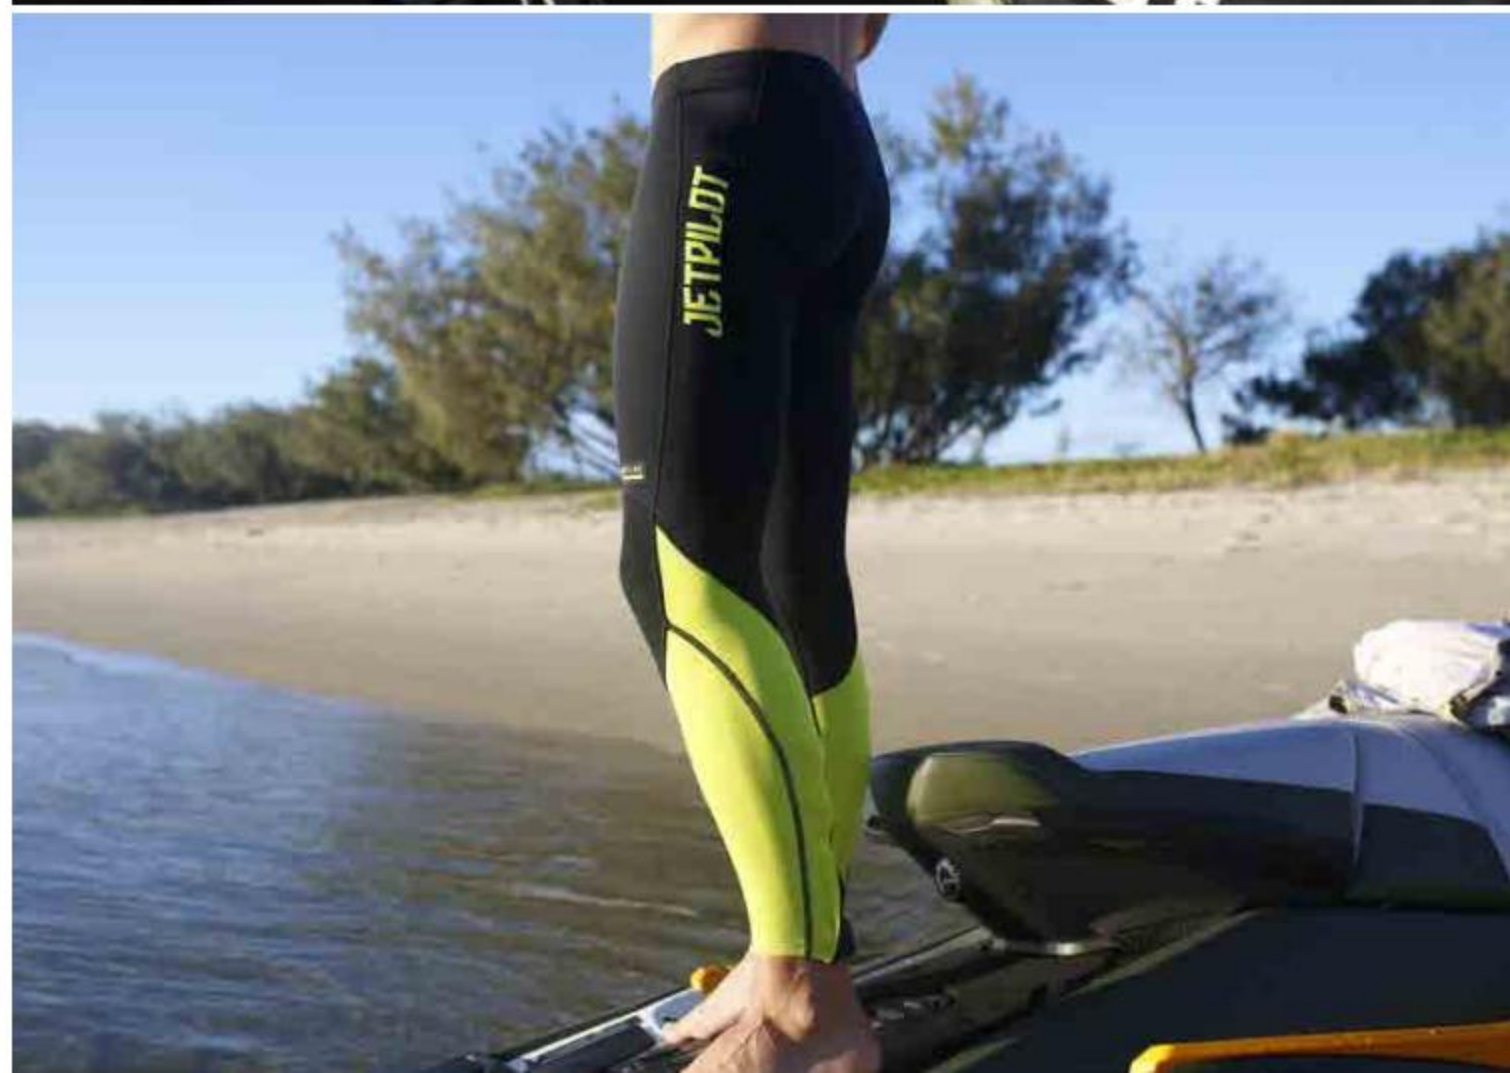

VENTURE NEO PANT

+

• MENS VENTURE NEO PANT

• 100% 360 Stretch Neoprene, Jet-Loc Seam Construction, Durable Jet-Tech Knee Pads, Lower Leg Zips, Seamless Butt Panels.

S M L XL 2XL

BLUE					
YELLOW					
CHARCOAL					