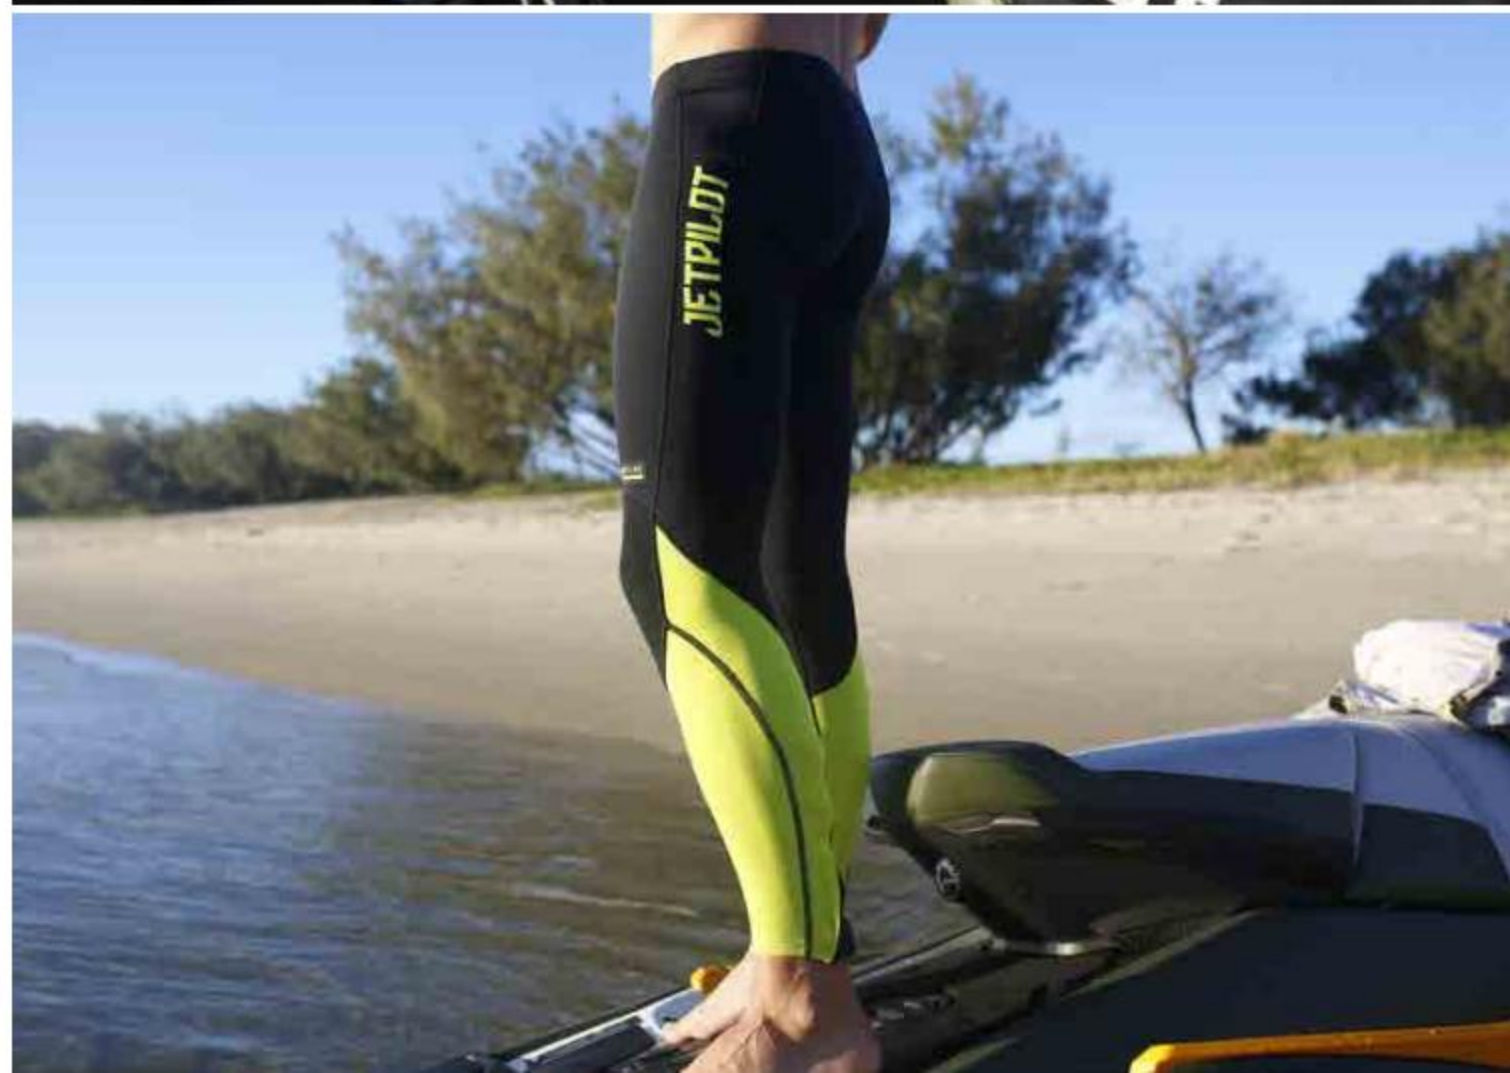

JA20153

VENTURE NEO PANT

+

• MENS VENTURE NEO PANT

• 100% 360 Stretch Neoprene, Jet-Loc Seam Construction, Durable Jet-Tech Knee Pads, Lower Leg Zips, Seamless Butt Panels.

S M L XL 2XL 3XL

BLUE						
YELLOW						
CHARCOAL						