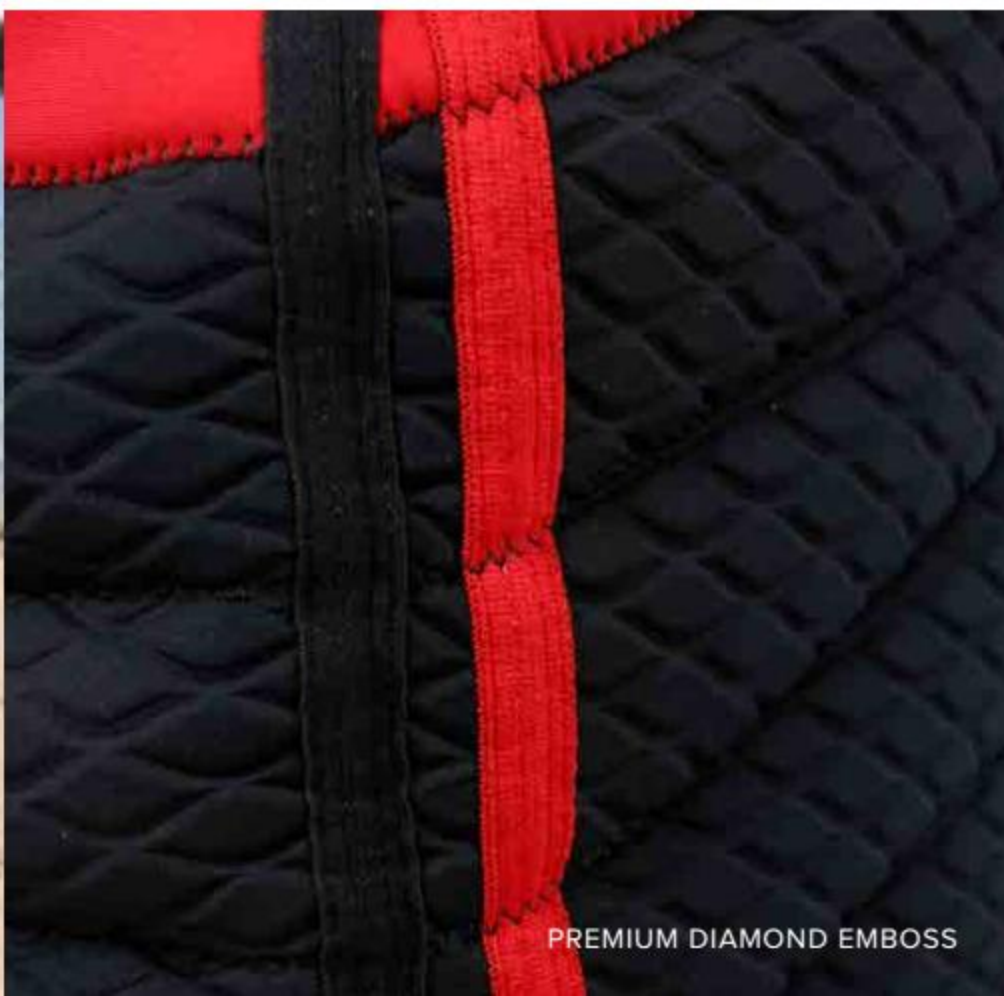

S M L XL 2XL 3XL

RED L50					
YEL L50					

360° STRETCH NEOPRENE

PREMIUM DIAMOND EMOSS

PK LOCK ZIPPERS

ADDICT

REVERSIBLE

TECHNICAL FEATURES: