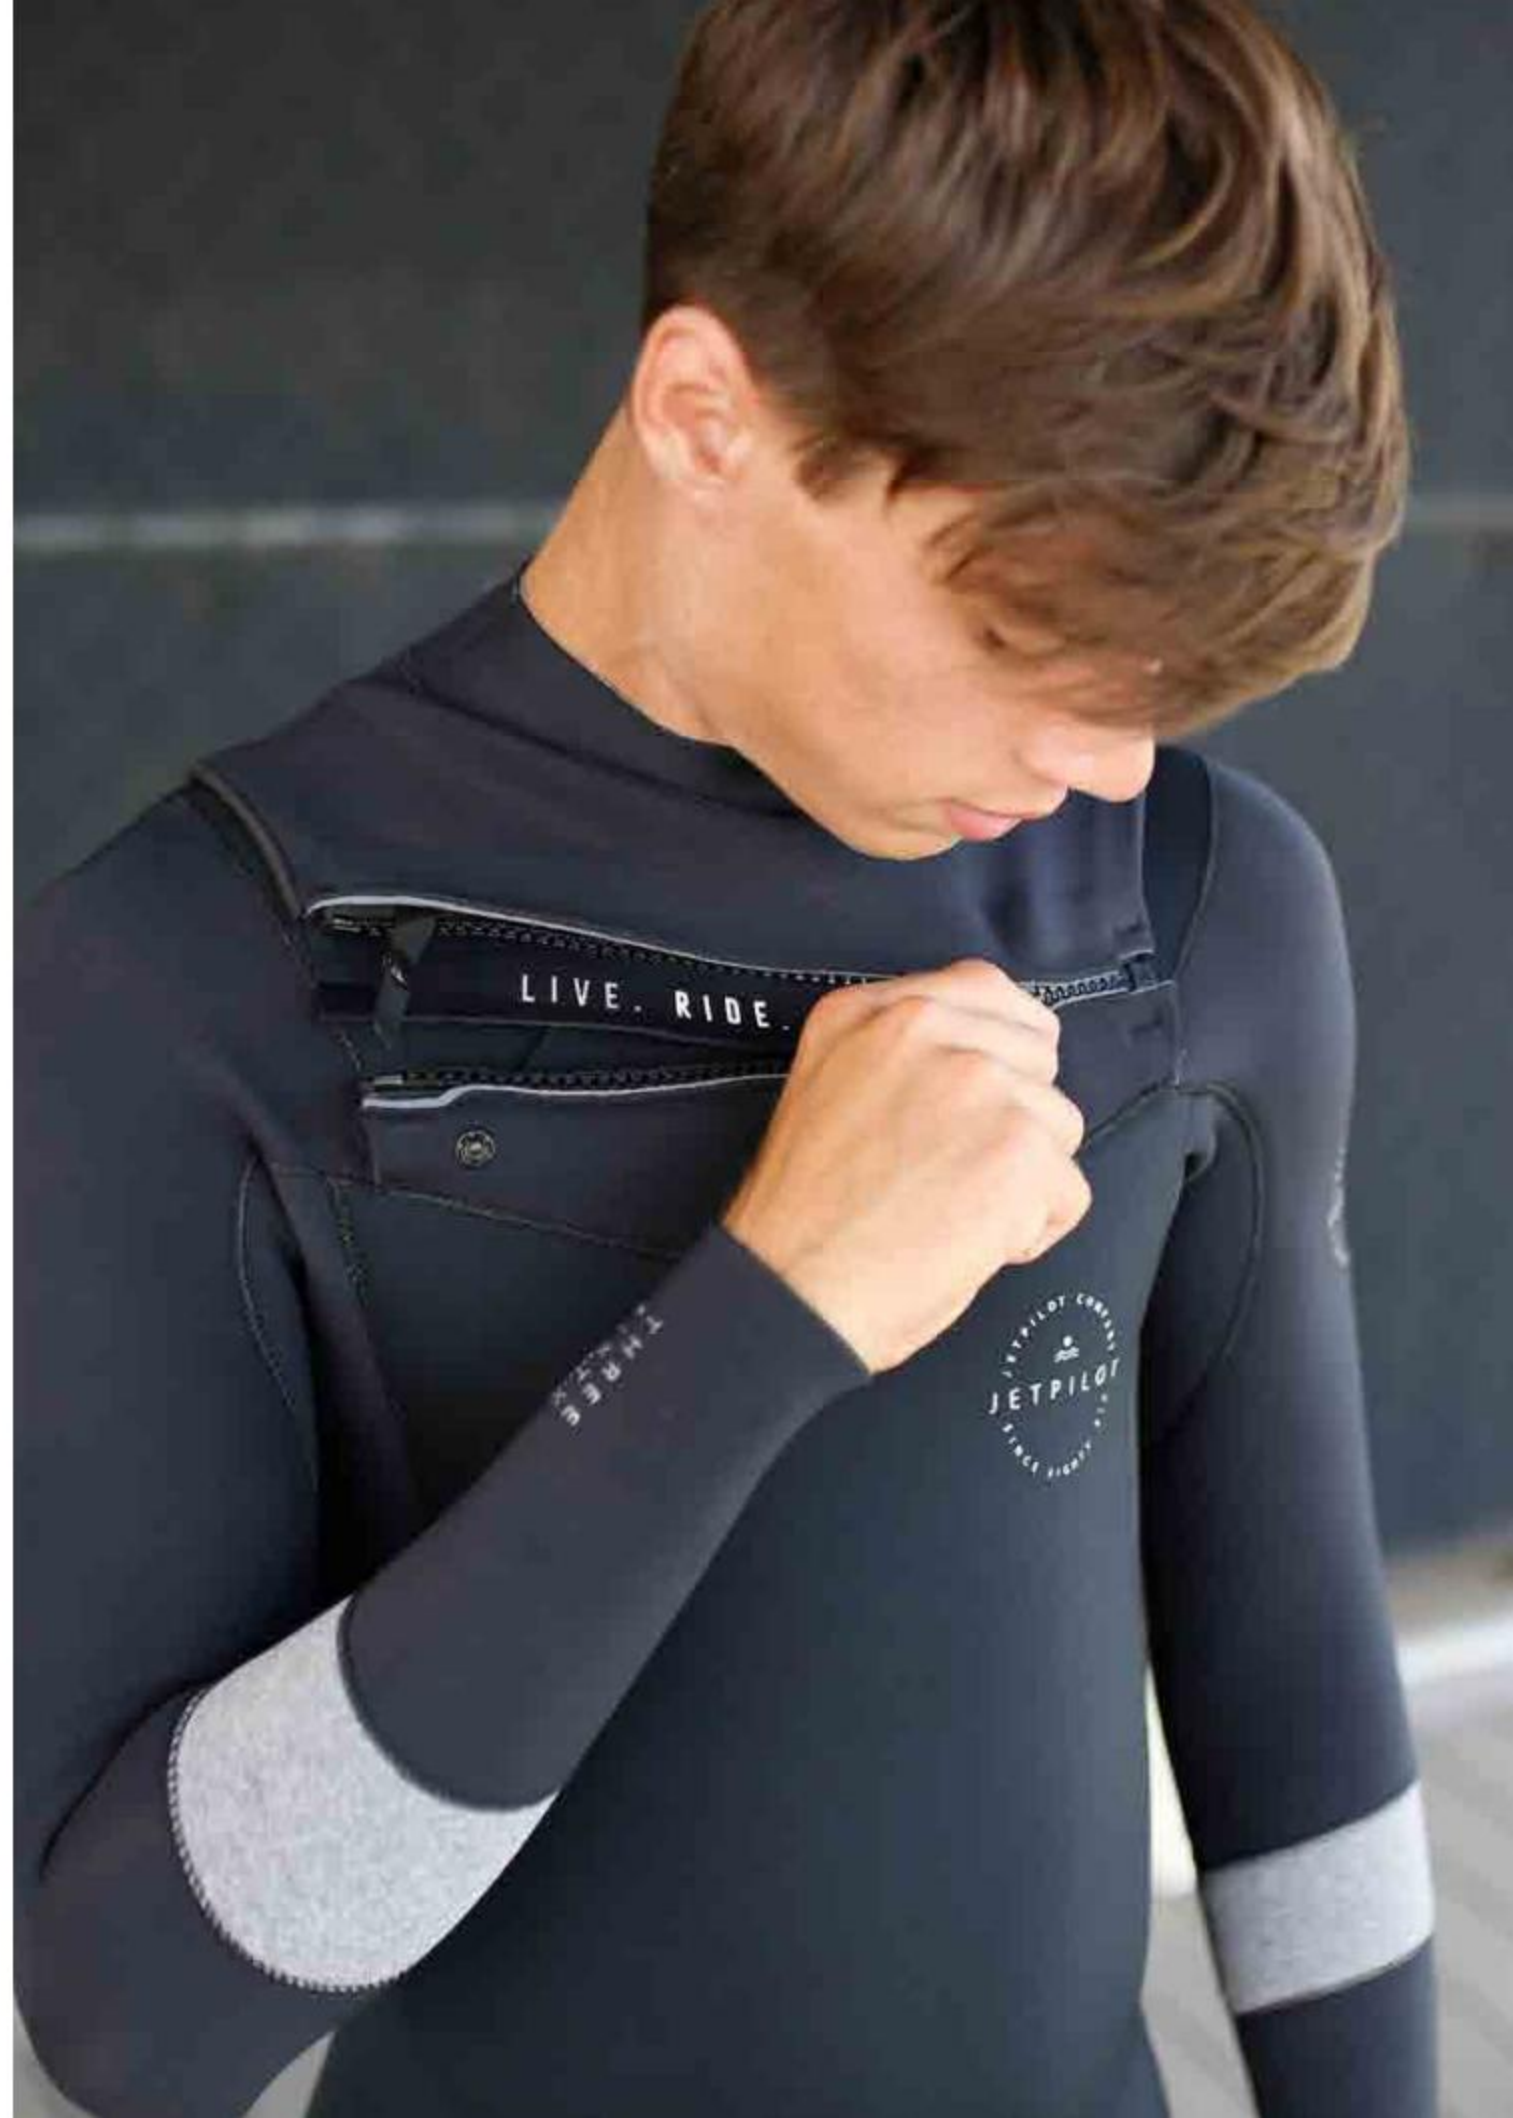

2 x 2 MM

INTERNAL FEATURES:

JA20161

X1 2x2 CZ LS SPRING GBS

+

· MENS SPRING / 2x2MM

· 100% 360 Stretch Neoprene, Internal Neoprene Taping, Melco Reinforced Stress Points, Durable Ykk Zip, GBS Seam Construction, Ezi Over Head CZ Entry, Seamless Butt Panel, Seamless Underarm Panels

S M L XL 2XL

GREY HEATHER