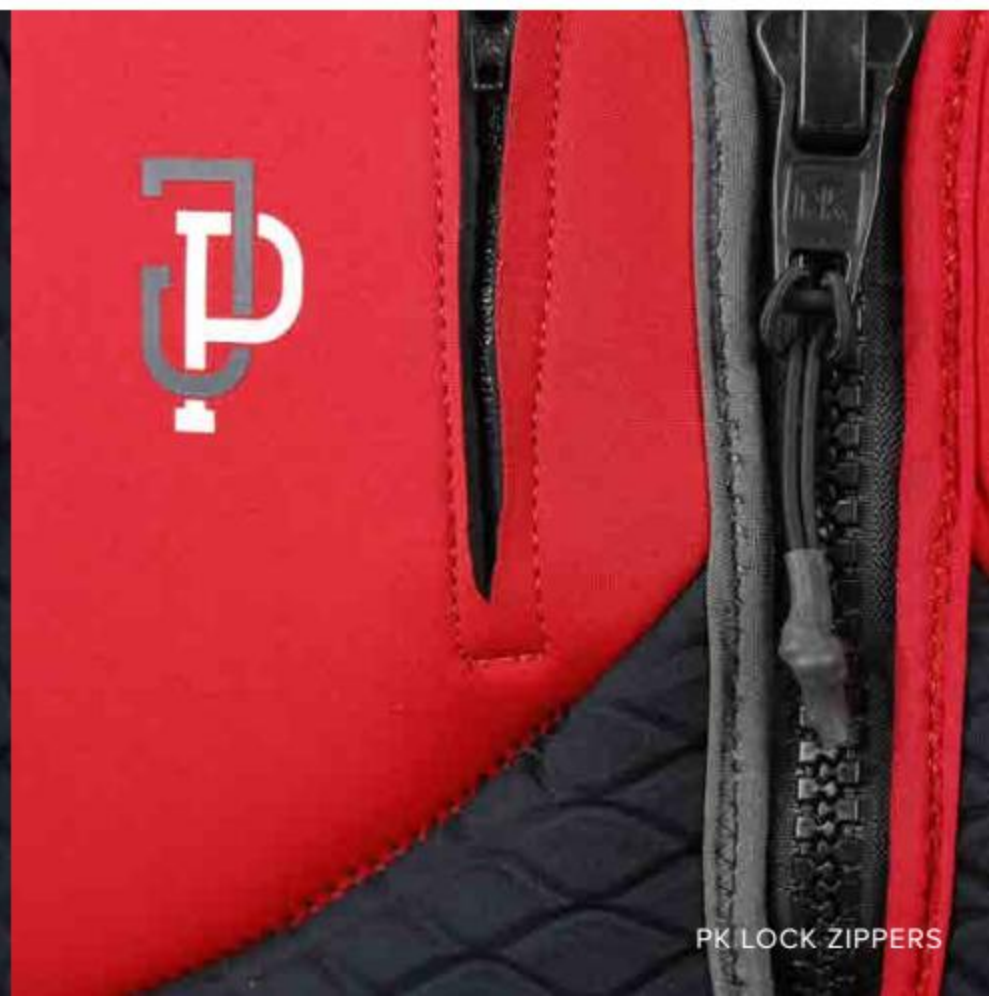

S M L XL 2XL 3XL

RED L50					
YEL L50					

360° STRETCH NEOPRENE

PREMIUM DIAMOND EMOSS

PK LOCK ZIPPERS

ADDICT

REVERSIBLE

TECHNICAL FEATURES: