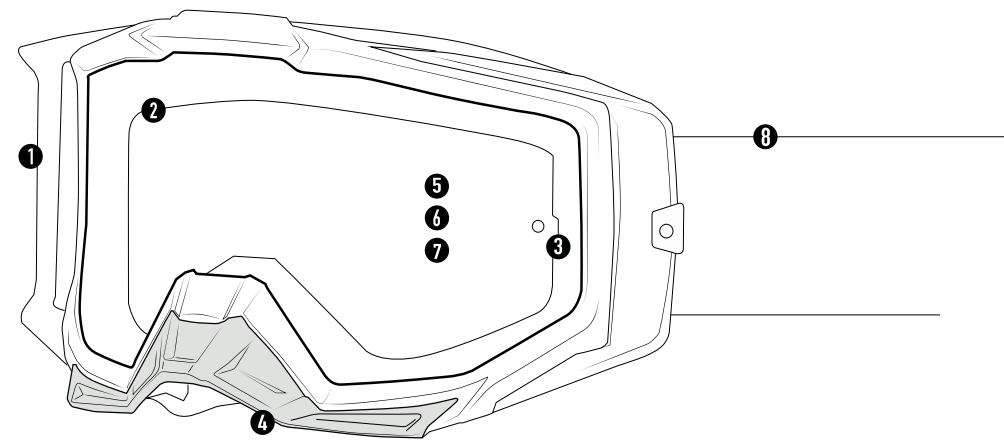

IRIS

MX GOGGLE

FEATURES

- 1- JUST1'S OUTRIGGER SYSTEMS DISTRIBUTES PRESSURE EVENLY FOR THE BEST POSSIBLE FIT.
- 2- JUST1'S VARIABLE DENSITY FACE FOAMS UTILIZES MOISTURE WICKING FLEECE THAT PROVIDES A PERFECT GOGGLE-TO-FACE FIT, SEALING OUT THE ELEMENTS WHILE PROVIDING HOURS OF RIDING COMFORT.
- 3- PROTECTION AND PERFECT FIT FOR THOSE WHO WEAR GLASSES.
- 4- REMOVABLE NOSE GUARD WHICH INTEGRATES WITH THE FRAME TO GURANTEE STABILITY AND PROTECTION IN ALL CONDITIONS.
- 5- LENS MADE IN ITALY: ANTI-FOG, ANTI-UV AND SCRATCH RESISTANT LENSES FOR SUPERIOR OPTICS.
- 6- QUICK AND EASY LENS INTERCHANGEABILITY.
- 7- LENS DESIGNED TO FIT ROLL OFF SYSTEM.
- 8- 45MM WIDE STRAP, SILICON COATED STRAP TO ELIMINATE SLIPPAGE.

1. **IN THE BOX**
2. GRAPHIC MODEL
   - EXTRA CLEAR LENS
   - REMOVABLE NOSEGUARD
   - STACK OF TEAR-OFF'S
   - MICROFIBER BAG
   - STICKERS
   - SOLID MODEL
   - MICROFIBER BAG
   - STICKERS

- LENTE TRASPARENTE EXTRA
- PARANASO REMOVIBILE
- SET DI TEAR-OFF
- SACCHETTO PORTAMASCHERA
- ADESIVI
- SACCHETTO PORTAMASCHERA
- ADESIVI