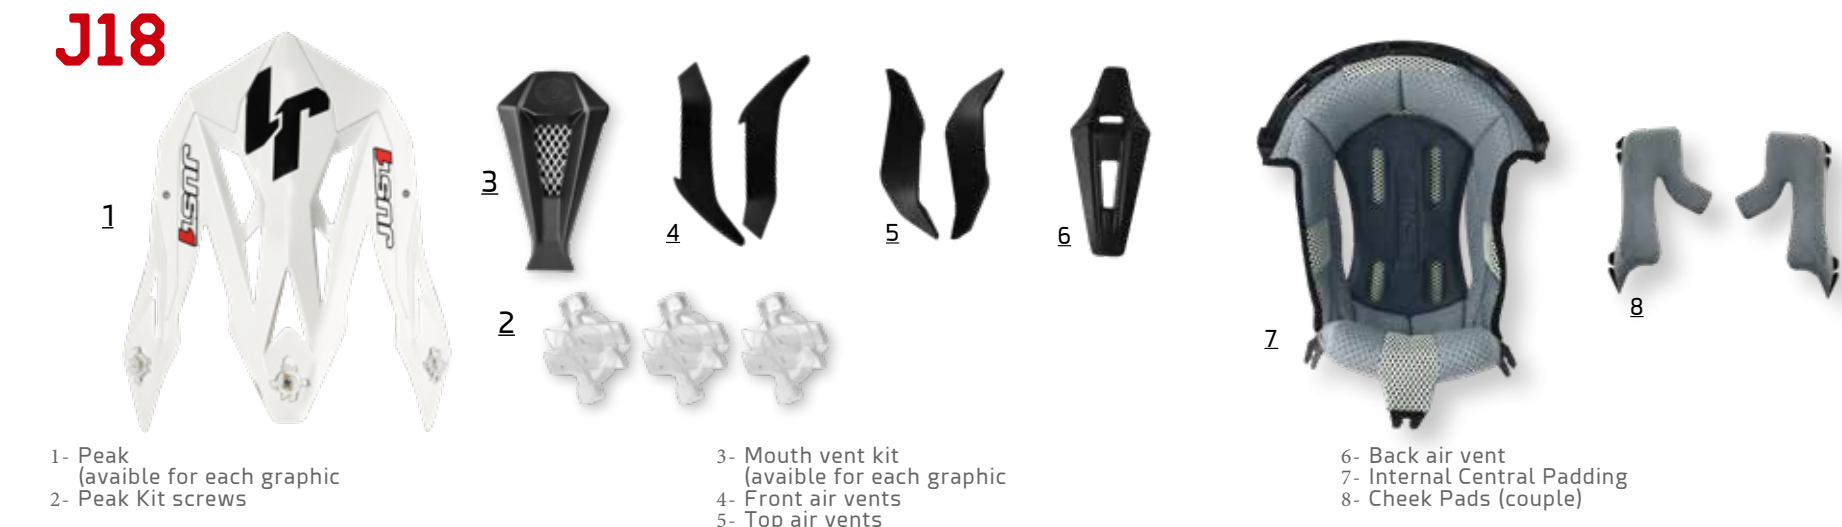

J18

- 1- Peak (available for each graphic)
- 2- Peak Kit screws

- 3- Mouth vent kit (available for each graphic)
- 4- Front air vents
- 5- Top air vents

- 6- Back air vent
- 7- Internal Central Padding
- 8- Cheek Pads (couple)