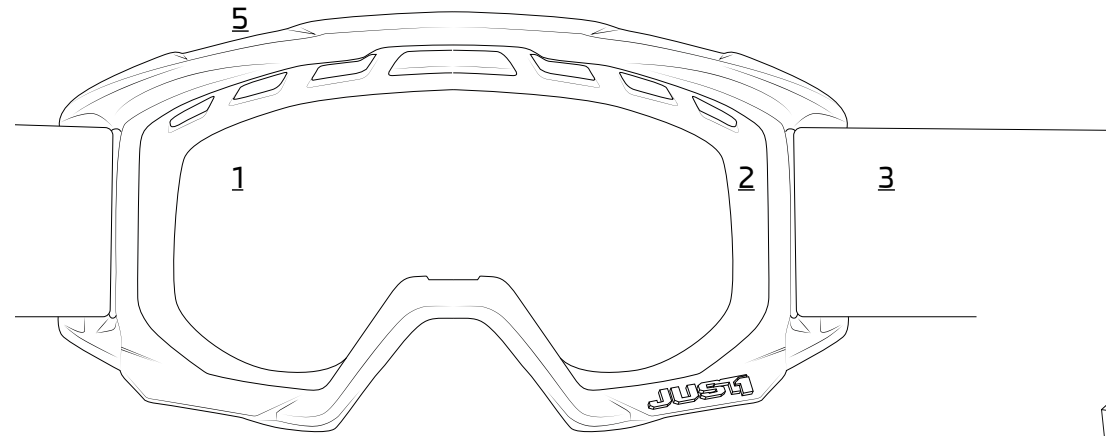

## FEATURES

- 1- ANTI FOG, ANTI-UV AND SCRATCH RESISTANT LENS  
QUICK AND EASY LENS INTERCHANGEABILITY.
- 2- DESIGNED TO FIT JUST1 XL ROLL OFF SYSTEM.
- 3- 40mm WIDE STRAP, WITH INTERNAL SILICON COATED.
- 4- MICROFIBER GOGGLE BAG INCLUDED IN THE BOX..
- 5- JUST1 GOGGLE VARIABLE DENSITY FACE FOAMS PROVIDES A PERFECT GOGGLE-TO-FACE FIT.