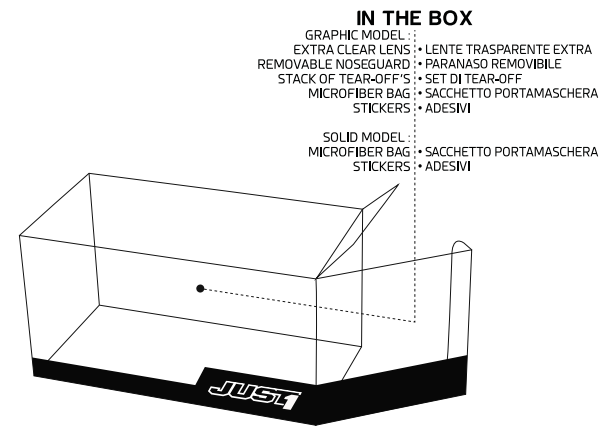

## FEATURES

- 1- JUST1'S OUTRIGGER SYSTEMS DISTRIBUTES PRESSURE EVENLY FOR THE BEST POSSIBLE FIT.
- 2- JUST1'S VARIABLE DENSITY FACE FOAMS UTILIZES MOISTURE WICKING FLEECE THAT PROVIDES A PERFECT GOGGLE-TO-FACE FIT, SEALING OUT THE ELEMENTS WHILE PROVIDING HOURS OF RIDING COMFORT.
- 3- PROTECTION AND PERFECT FIT FOR THOSE WHO WEAR GLASSES.
- 4- REMOVABLE NOSE GUARD WHICH INTEGRATES WITH THE FRAME TO GURANTEE STABILITY AND PROTECTION IN ALL CONDITIONS.
- 5- LENS MADE IN ITALY: ANTI-FOG, ANTI-UV AND SCRATCH RESISTANT LENSES FOR SUPERIOR OPTICS.
- 6- QUICK AND EASY LENS INTERCHANGEABILITY.
- 7- LENS DESIGNED TO FIT ROLL OFF SYSTEM.
- 8- 45MM WIDE STRAP, SILICON COATED STRAP TO ELIMINATE SLIPPAGE.