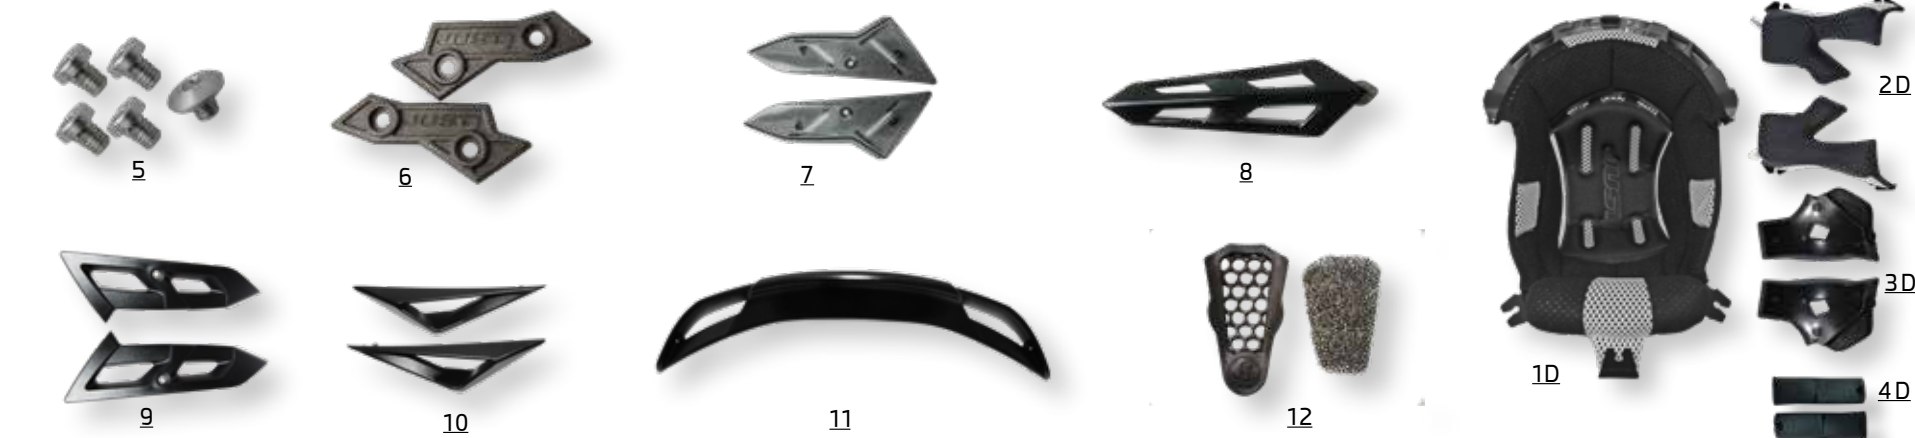

SPARE PARTS / ACCESSORIES

J12

- 1- Internal Central Padding (1A-camouflage // 1B black tiger // 1C leopard // 1D New breathable fabric)
- 2- Cheek Pads (couple) (2A-camouflage // 2B black tiger // 2C leopard//2d New breathable fabric)
- 3- EPS Cheek Pads (3A-camouflage // 3B black tiger // 3C leopard// 3d New breathable fabric)
- 4- Cover strap (4A-camouflage // 4B black tiger // 4C leopard//4d New breathable fabric)
- 5- Peak Kit screws
- 6- Peak plates (couple)
- 7- Air vents covers
- 8- Peak central cover
- 9- Up side air vents (couple)
- 10- Chin air vents (couple) (available for each graphic)
- 11- Back spoiler (available for each graphic)
- 12- Kit Net dust proof
- 13- Peak white (available for each graphic)