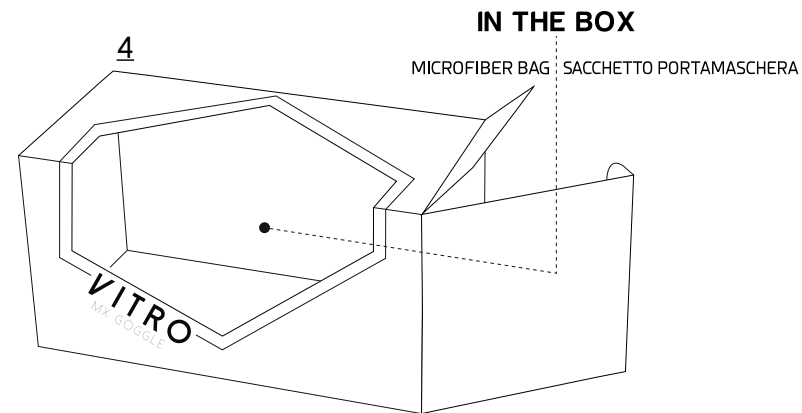

ERIC YORB
RPM TEAM

VITRO

MX GOGGLE

FEATURES

- 1- ANTI FOG, ANTI-UV AND SCRATCH RESISTANT LENS QUICK AND EASY LENS INTERCHANGEABILITY.
- 2- DESIGNED TO FIT JUST1 XL ROLL OFF SYSTEM.
- 3- 40mm WIDE STRAP, WITH INTERNAL SILICON COATED.
- 4- MICROFIBER GOGGLE BAG INCLUDED IN THE BOX.
- 5- JUST1 GOGGLE VARIABLE DENSITY FACE FOAMS PROVIDES A PERFECT GOGGLE-TO-FACE FIT.