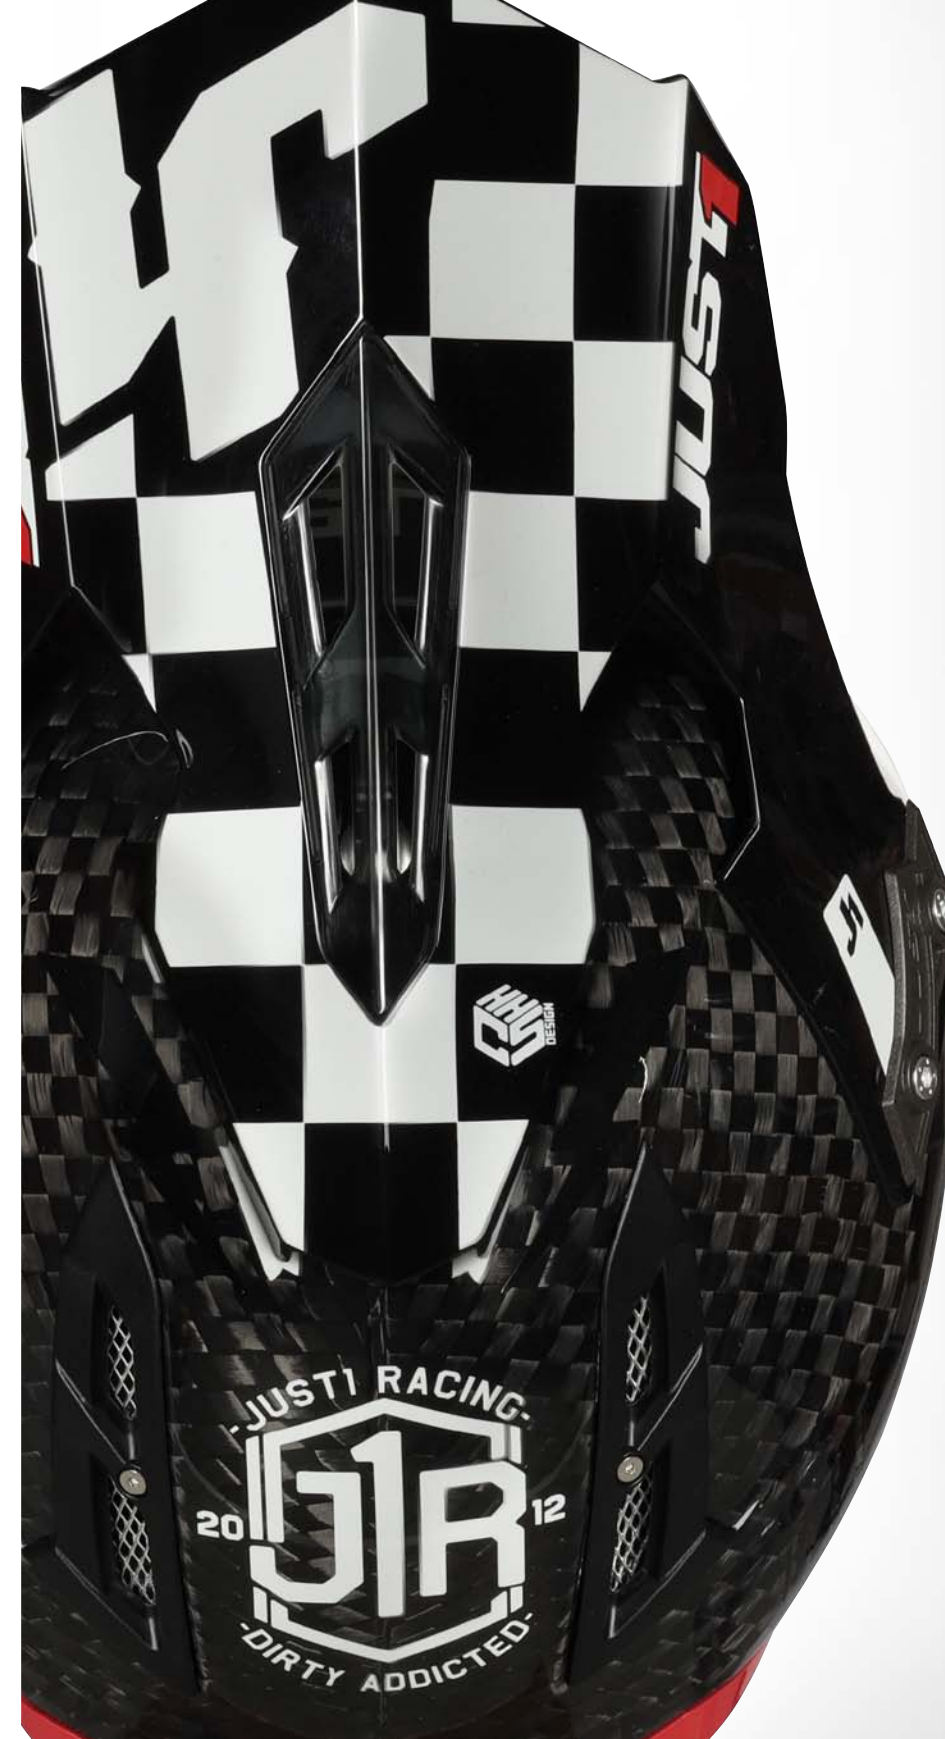

CREATED
FOR RIDERS

BY RIDERS

JOEY SAVATGY
AMA-SX/AMA PRO MOTOCROSS
MONSTER ENERGY CUP AMA SX
"ROOKIE OF THE YEAR 2019"

J12 PRO NEW

OFF ROAD HELMET

FEATURES

- 12K FULL CARBON EXTERNAL SHELL
- 2 SHELL SIZES
- 2 EPS SIZES
- J.I.E.R. Emergency Cheek pad Removal System
- DOUBLE D RETENTION SYSTEM
- NEW INNER LINING FITTING FOR A BETTER COMFORT
- REMOVABLE AND WASHABLE INNER LINING
- PROTX2™ ANTIMICROBIAL TECHNOLOGY NEW LINING TREATMNET
- 11 INTAKE AND 8 EXHAUST VENTS

- SIZES :
- SMALL SHELL (XS / S / M) FROM 53 TO 58 cm
- BIG SHELL (L / XL / XXL) FROM 59 TO 63 cm

- CERTIFICATION ECE - WEIGHT FROM 1100 gr
- CERTIFICATION DOT/ECE - WEIGHT FROM 1250 gr

XS	S	M	L	XL	XXL
53-54	55-56	57-58	59-60	61-62	63
small shell			big shell		