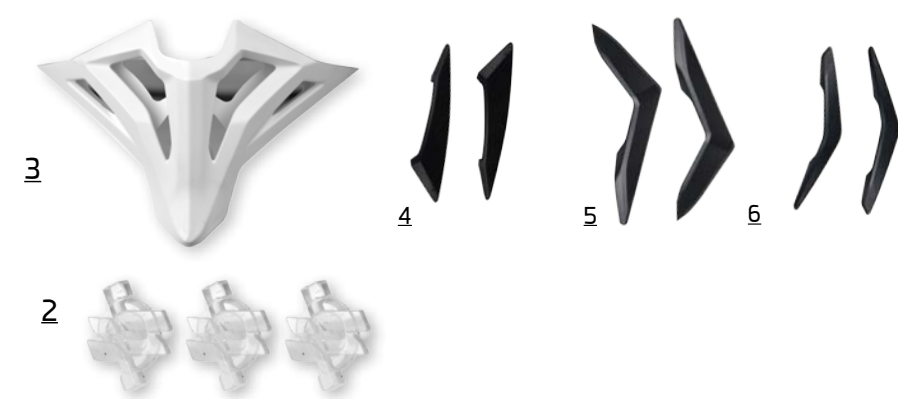

	YS4	YM5	YL6
WIDTH mm	158	165	171
LENGHT mm	161	168	180

MERCHANDISING

JUST1 MERCHANDISING

RACE UMBRELLA

KEY HOLDER

GAZEBO 3X3 M

FLAG 3M

HELMETS DISPLAY
8 HELMETS

SPARE PARTS / ACCESSORIES

J12 & J12 PRO

J39

1- Peak (available for each graphic)
2- Peak Kit screws

3- Mouth vent kit (available for each graphic)
4- Top air vents (black)
5- Side air vents (black)

6- Back air vents (black)
7- Internal Central Padding
8- Cheek Pads (pair)