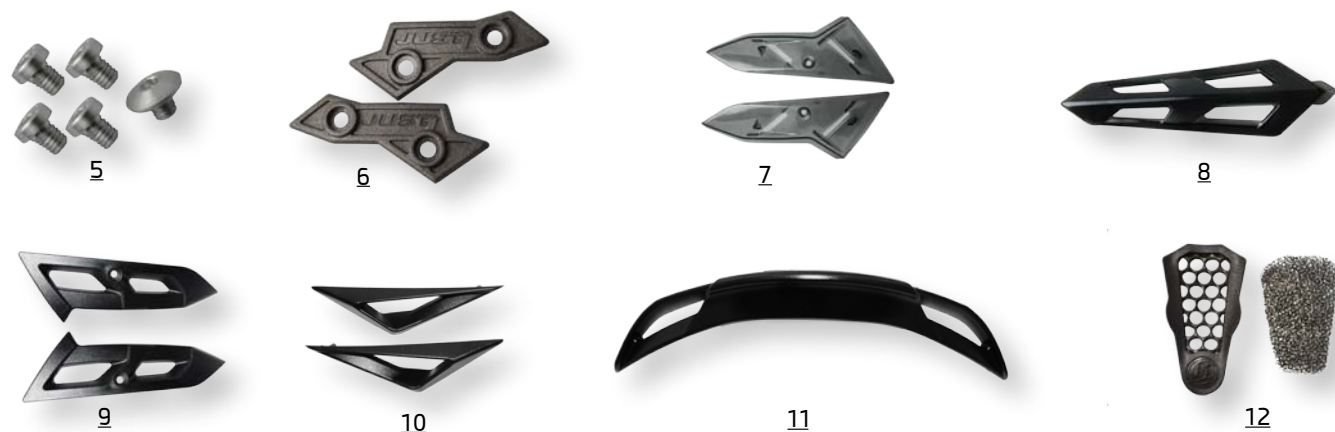

	YS4	YM5	YL6
WIDTH mm	158	165	171
LENGHT mm	161	168	180

MERCHANDISING

JUST1 MERCHANDISING

RACE UMBRELLA

KEY HOLDER

GAZEBO 3X3 M

FLAG 3M

HELMETS DISPLAY
8 HELMETS

SPARE PARTS / ACCESSORIES

J12 & J12 PRO

J39

1- Peak (available for each graphic)
2- Peak Kit screws

3- Mouth vent kit (available for each graphic)
4- Top air vents (black)
5- Side air vents (black)

6- Back air vents (black)
7- Internal Central Padding
8- Cheek Pads (pair)