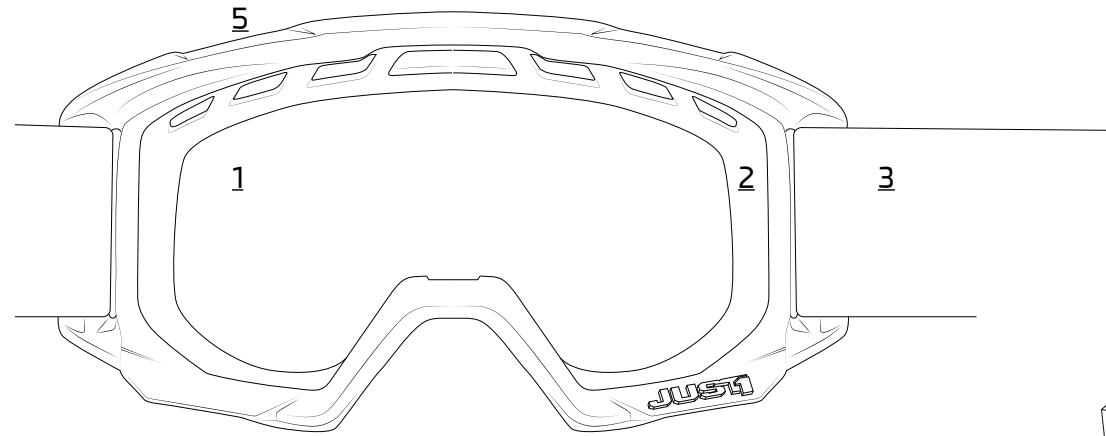

ERIC YORB
RPM TEAM

VITRO

MX GOGGLE

FEATURES

- 1- ANTI FOG, ANTI-UV AND SCRATCH RESISTANT LENS QUICK AND EASY LENS INTERCHANGEABILITY.
- 2- DESIGNED TO FIT JUST1 XL ROLL OFF SYSTEM.
- 3- 40mm WIDE STRAP, WITH INTERNAL SILICON COATED.
- 4- MICROFIBER GOGGLE BAG INCLUDED IN THE BOX.
- 5- JUST1 GOGGLE VARIABLE DENSITY FACE FOAMS PROVIDES A PERFECT GOGGLE-TO-FACE FIT.