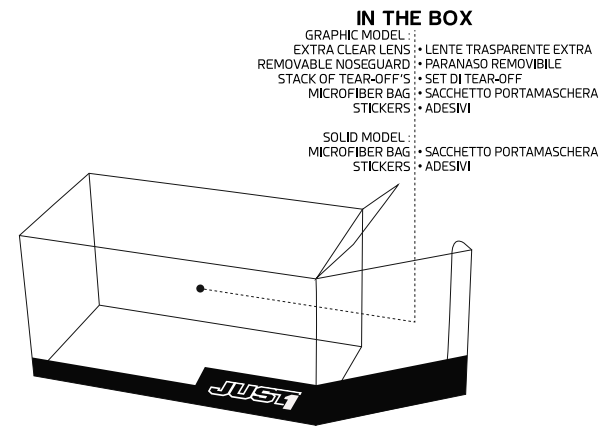

FEATURES

- 1 - JUST1'S OUTRIGGER SYSTEMS DISTRIBUTES PRESSURE EVENLY FOR THE BEST POSSIBLE FIT.
- 2 - JUST1'S VARIABLE DENSITY FACE FOAMS UTILIZES MOISTURE WICKING FLEECE THAT PROVIDES A PERFECT GOGGLE-TO-FACE FIT, SEALING OUT THE ELEMENTS WHILE PROVIDING HOURS OF RIDING COMFORT.
- 3 - PROTECTION AND PERFECT FIT FOR THOSE WHO WEAR GLASSES.
- 4 - REMOVABLE NOSE GUARD WHICH INTEGRATES WITH THE FRAME TO GURANTEE STABILITY AND PROTECTION IN ALL CONDITIONS.
- 5 - LENS MADE IN ITALY: ANTI-FOG, ANTI-UV AND SCRATCH RESISTANT LENSES FOR SUPERIOR OPTICS.
- 6 - QUICK AND EASY LENS INTERCHANGEABILITY.
- 7 - LENS DESIGNED TO FIT ROLL OFF SYSTEM.
- 8 - 45MM WIDE STRAP, SILICON COATED STRAP TO ELIMINATE SLIPPAGE.