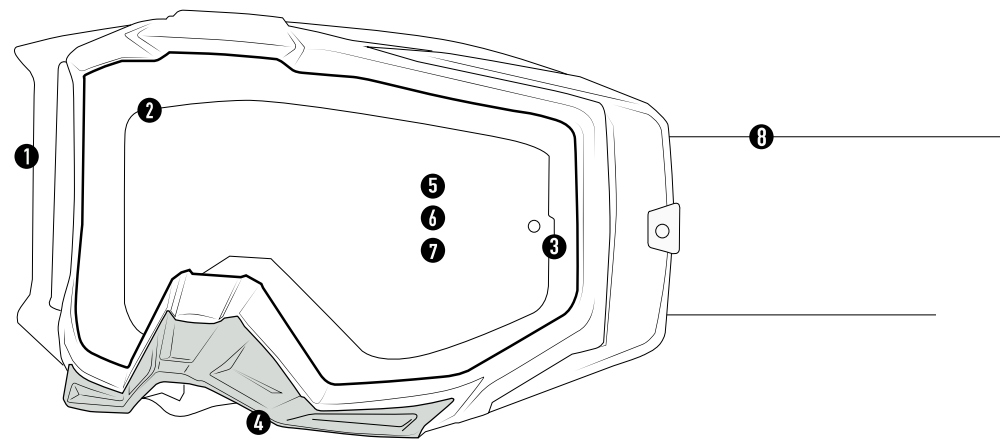

FEATURES

- 1 - JUST1'S OUTRIGGER SYSTEMS DISTRIBUTES PRESSURE EVENLY FOR THE BEST POSSIBLE FIT.
- 2 - JUST1'S VARIABLE DENSITY FACE FOAMS UTILIZES MOISTURE WICKING FLEECE THAT PROVIDES A PERFECT GOGGLE-TO-FACE FIT, SEALING OUT THE ELEMENTS WHILE PROVIDING HOURS OF RIDING COMFORT.
- 3 - PROTECTION AND PERFECT FIT FOR THOSE WHO WEAR GLASSES.
- 4 - REMOVABLE NOSE GUARD WHICH INTEGRATES WITH THE FRAME TO GURANTEE STABILITY AND PROTECTION IN ALL CONDITIONS.
- 5 - LENS MADE IN ITALY: ANTI-FOG, ANTI-UV AND SCRATCH RESISTANT LENSES FOR SUPERIOR OPTICS.
- 6 - QUICK AND EASY LENS INTERCHANGEABILITY.
- 7 - LENS DESIGNED TO FIT ROLL OFF SYSTEM.
- 8 - 45MM WIDE STRAP, SILICON COATED STRAP TO ELIMINATE SLIPPAGE.