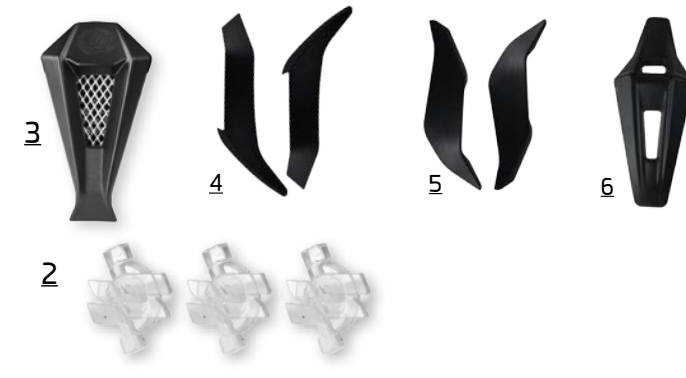

3- Mouth vent kit (available for each graphic)
4- Front air vents (black)
5- Top air vents (black)