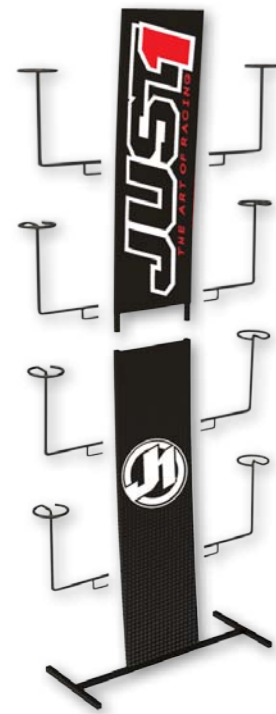

J-FORCE
RED
J1GY58FCXRY

J-FORCE X

GLOVES

FEATURES

- HOOK AND LOOP WRIST CLOSURE SYSTEM
- SUEDE RENFORCED PALM
- SILICON PRINT ON PALM AND FINGERS FOR ADDITIONAL GRIP LEVEL
- PERFORATED FINGER PANELS FRO A BETTER VENTILATION
- EMBOSSED NEOPRENE CUFF OFFERS BEST FITTING AND MAXIMUM COMFORT
- INJECTED LOGO ON TOP OF THE HAND FOR ADDED PROTECTION
- SIZE FROM S TO XXL

	YS4	YM5	YL6
WIDTH mm	158	165	171
LENGHT mm	161	168	180

MERCHANDISING

JUST1 MERCHANDISING

RACE UMBRELLA

KEY HOLDER

GAZEBO 3X3 M

FLAG 3M

HELMETS DISPLAY
8 HELMETS