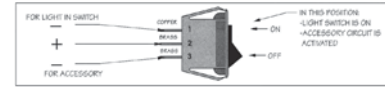

Part No.	Action	Illuminating	Code
710544	On/Off	Yes	E
700494	On/Off/On	No	E