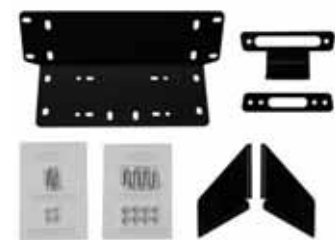

Winch Mounting Plate

- Every mount is manufactured out of 3/16" heavy gauge steel and powder coated black for a long lasting finish.
- 4-Hole Standard (3.00" x 4.875")
- All hardware and complete installation instructions included
- Solid Mounting Location for extreme use

Note: This is for the mounting Plate only. Winch is not included.

Model	Year	Part No.	Code
Kawasaki			
KRF800 Teryx/LE	14-18	313326	(B)
KRT800 Teryx4/LE	14-18	313326	(B)