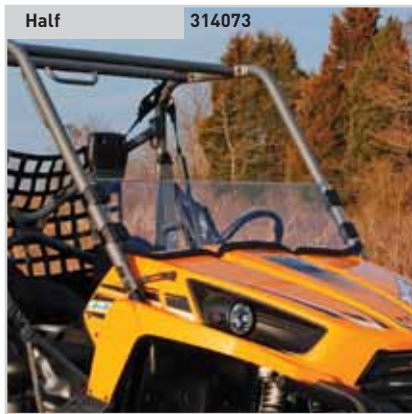

UTV Windshields, Mirrors & Accessories

SuperATV UTV Windshields

Windshields

Model	Year	Color - Material	Note	Flip Up	Full vented	Full	Half	Rear Panel	Rear windshield
Arctic Cat (Textron)									
HDX 700 / Crew	16-19	Clear - Scratch Resistant		314016		314151			
HDX 700 / Crew	16-19	Dark Tint - Standard					314042		
Prowler 700/1000	15-19	Clear - Scratch Resistant		314016		314151			
Prowler 700/1000	15-19	Dark Tint - Standard					314042		
Wildcat 1000 2 & 4 Seaters	12-16	Dark Tint - Standard					314046		
Wildcat Trail / Sport	14-19	Clear - Scratch Resistant	3	314017			314043		
Wildcat Trail / Sport	14-19	Dark Tint - Standard					314044		
Wildcat XX	18-19	Clear - Scratch Resistant		313917		313848			
Wildcat XX	18-19	Clear - Standard				313849	313795		
Wildcat XX	18-19	Dark Tint - Standard					313794		
Can-Am									
Commander 800/1000	11-19	Clear - Scratch Resistant		314019	314155	314154	314047		
Commander 800/1000	11-19	Dark Tint - Standard					314048		
Defender	16-19	Clear - Scratch Resistant		314020	314157	314156	314049		
Defender	16-19	Dark Tint - Standard	6				314050		314131
Defender	16-19	Light Tint - Standard	6						314567
Defender XMR	18-19	Dark Tint - Standard	6						314568
Defender XMR	18-19	Light Tint - Standard	6						314569
Maverick	13-18	Clear - Scratch Resistant		314021		314158	314051		
Maverick	13-18	Clear - Standard							314570
Maverick	13-18	Dark Tint - Standard					314052		314571
Maverick Sport 1000 / 1000 DPS	2019	Clear - Scratch Resistant	7			314505	314565		
Maverick Sport 1000 / 1000 DPS	2019	Clear - Standard							314572
Maverick Sport 1000R DPS / MAX	2019	Clear - Scratch Resistant	7			314505	314565		
Maverick Sport 1000R DPS / MAX	2019	Clear - Standard							314572
Maverick Sport 1000R XMR / XRC	2019	Clear - Scratch Resistant	7			314505	314565		

See page 59 for notes

- 01 UTV Windshields, Mirrors & Acc.
- 02 UTV Roofs, Doors & Cabs
- 03 UTV Bumpers, Protection & Racks
- 04 ATV Windshields, Mirrors & Acc.
- 05 ATV Bumpers, Protection & Racks
- 06 ATV Handguards & Grips
- 07 Trunks, Boxes & Luggages
- 08 Plows & Snowblowers
- 09 Tracks
- 10 Heated Grips & Winter Acc.
- 11 Winches, Mounts & Acc.
- 12 Audio & Communication
- 13 LED Lights & Flashlights
- 14 Computers, Gauges & Acc.
- 15 Implements, Utility Trailers & Hitches
- 16 Boots, Clothing & Masks
- 17 Hunting, Fishing & Outdoor Acc.
- 18 Tools
- 19 Trailer Parts & Acc.
- 20 Promotional items