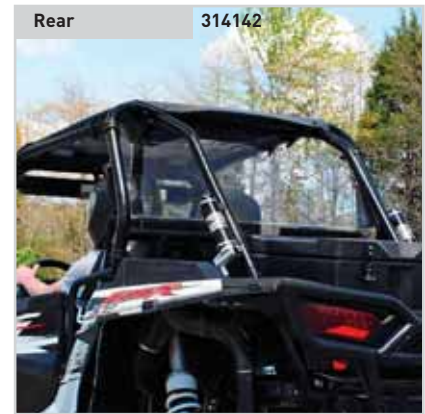

UTV Windshields, Mirrors & Accessories

SuperATV UTV Windshields

Windshields

Model	Year	Color - Material	Note	Flip Up	Full vented	Full	Half	Rear Panel	Rear windshield
Arctic Cat (Textron)									
HDX 700 / Crew	16-19	Clear - Scratch Resistant		314016		314151			
HDX 700 / Crew	16-19	Dark Tint - Standard					314042		
Prowler 700/1000	15-19	Clear - Scratch Resistant		314016		314151			
Prowler 700/1000	15-19	Dark Tint - Standard					314042		
Wildcat 1000 2 & 4 Seaters	12-16	Dark Tint - Standard					314046		
Wildcat Trail / Sport	14-19	Clear - Scratch Resistant	3	314017			314043		
Wildcat Trail / Sport	14-19	Dark Tint - Standard					314044		
Wildcat XX	18-19	Clear - Scratch Resistant		313917		313848			
Wildcat XX	18-19	Clear - Standard				313849	313795		
Wildcat XX	18-19	Dark Tint - Standard					313794		
Can-Am									
Commander 800/1000	11-19	Clear - Scratch Resistant		314019	314155	314154	314047		
Commander 800/1000	11-19	Dark Tint - Standard					314048		
Defender	16-19	Clear - Scratch Resistant		314020	314157	314156	314049		
Defender	16-19	Dark Tint - Standard	6				314050		314131
Defender	16-19	Light Tint - Standard	6						314567
Defender XMR	18-19	Dark Tint - Standard	6						314568
Defender XMR	18-19	Light Tint - Standard	6						314569
Maverick	13-18	Clear - Scratch Resistant		314021		314158	314051		
Maverick	13-18	Clear - Standard							314570
Maverick	13-18	Dark Tint - Standard					314052		314571
Maverick Sport 1000 / 1000 DPS	2019	Clear - Scratch Resistant	7			314505	314565		
Maverick Sport 1000 / 1000 DPS	2019	Clear - Standard							314572
Maverick Sport 1000R DPS / MAX	2019	Clear - Scratch Resistant	7			314505	314565		
Maverick Sport 1000R DPS / MAX	2019	Clear - Standard							314572
Maverick Sport 1000R XMR / XRC	2019	Clear - Scratch Resistant	7			314505	314565		

See page 59 for notes

- 01 UTV Windshields, Mirrors & Acc.
- 02 UTV Roofs, Doors & Cabs
- 03 UTV Bumpers, Protection & Racks
- 04 ATV Windshields, Mirrors & Acc.
- 05 ATV Bumpers, Protection & Racks
- 06 ATV Handguards & Grips
- 07 Trunks, Boxes & Luggages
- 08 Plows & Snowblowers
- 09 Tracks
- 10 Heated Grips & Winter Acc.
- 11 Winches, Mounts & Acc.
- 12 Audio & Communication
- 13 LED Lights & Flashlights
- 14 Computers, Gauges & Acc.
- 15 Implements, Utility Trailers & Hitches
- 16 Boots, Clothing & Masks
- 17 Hunting, Fishing & Outdoor Acc.
- 18 Tools
- 19 Trailer Parts & Acc.
- 20 Promotional items