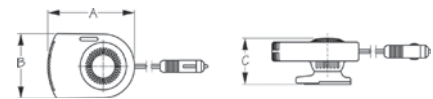

- 01 UTV Windshields, Mirrors & Acc.
- 02 UTV Roofs, Doors & Cabs
- 03 UTV Bumpers, Protection & Racks
- 04 ATV Windshields, Mirrors & Acc.
- 05 ATV Bumpers, Protection & Racks
- 06 ATV Handguards & Grips
- 07 Trunks, Boxes & Luggages
- 08 Plows & Snowblowers
- 09 Tracks
- 10 Heated Grips & Winter Acc.
- 11 Winches, Mounts & Acc.
- 12 Audio & Communication
- 13 LED Lights & Flashlights
- 14 Computers, Gauges & Acc.
- 15 Implements, Utility Trailers & Hitches
- 16 Boots, Clothing & Masks
- 17 Hunting, Fishing & Outdoorsing Acc.
- 18 Tools
- 19 Trailer Parts & Acc.
- 20 Promotional Items