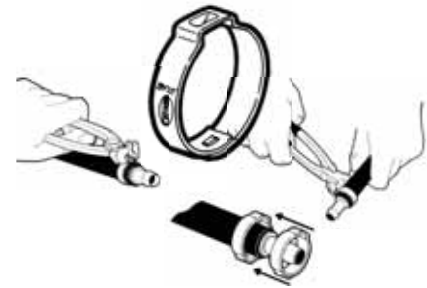

Hardware

OETIKER® Hose Clamps

- Clamp on – quick & secure
- Single ear – all stainless steel
- Full size range for all marine hose
- Prices is for pack of 100

Part No.	Description	Nominal Size	Code
660306	145R	9/16"	E
660307	157R	5/8"	E
660308	198R	3/4"	E

Garage Tools

Helmet Hook

- Wall hanging hook for your garage or van
- Can be hung on canopy pole with clamp bands and zip ties
- Not only for hanging helmets, but also other items helps make your garage well organized
- Made of durable steel

Part No.	Description	Code
364080	Helmet Hook Type B - Black	C

Boots Stand

- Stand designed for easy motocross boot washing
- Set boots up side down on the stand to wash with high pressure washer
- Water won't enter inside of boot
- Easy to wash, keep boots on the stand to dry

Part No.	Description	Code
364082	Boots Stand with handle - Black	C

Essential Rider Equipment

Kit contents:

- 1 x Adhesive plaster tape
- 8 x Adhesive plaster bandages
- 2 x Sterile bandages
- 1 x First aid blanket
- 1 x Sterile compress (Burn dressings)
- 1 x Scissors
- 4 x Disposable gloves
- 1 x First aid kit manual

Part No.	Description	Code
371698	First Aid Kit	C