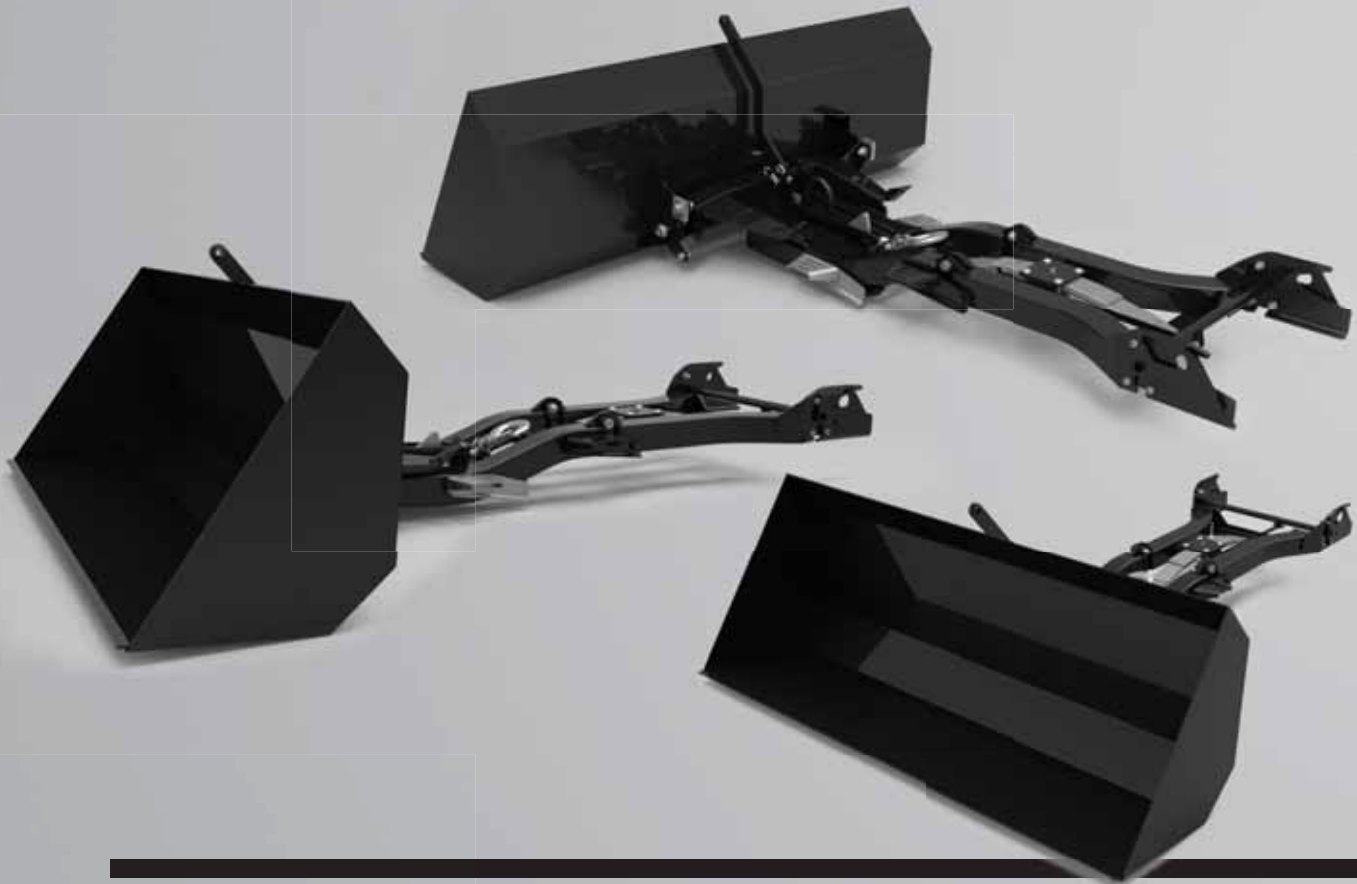

CLICK n GO² ATV

BUCKET LOADER

FOR ATV USED WITH ATTACH SYSTEM CNG²

MORE ON THE **BUCKET LOADER!** FEATURES

- Maximum capacity of 200 lb
- Use with adjustable strap hooked to the winch
- The width of bucket is 42 inches
- Quick angular rotate system of 25° left and right side
- Do not exceed a speed of 8km/h (5 mph)
- The maximum height to lift the plow is 20 inches
- Installation time on the CNG² attach system is 45 minutes
- The bucket is activate with a manual system and mechanical system
- Adjust the vehicle suspension to its tightest position in order to have better control with the plow

Part No.	Description	Code	Price	Part No.	Description	Code
373994	Bucket for Click n Go²	C		373996	Adjustable Strap	C
373945	Bumper with Hexagonal Nut			299935	Coil Spring Stiffeners (Pair) for Honda/	C
373946	Rope with Handle Kawasaki/Suzuki/Yamaha					C
299936	Coil Spring Stiffeners (Pair) for McPherson	E		373948	Release Hook for Bucket	C