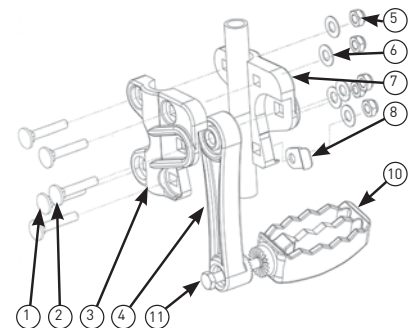

- 01 UTV Windshields, Mirrors & Acc.
- 02 UTV Roofs, Doors & Cabs
- 03 UTV Bumpers, Protection & Racks
- 04 ATV Windshields, Mirrors & Acc.
- **05 ATV Bumpers, Protection & Racks**
- 06 ATV Handguards & Grips
- 07 Trunks, Boxes & Luggages
- 08 Plows & Snowblowers
- 09 Tracks
- 10 Heated Grips & Winter Acc.
- 11 Winches, Mounts & Acc.
- 12 Audio & Communication
- 13 LED Lights & Flashlights
- 14 Computers, Gauges & Acc.
- 15 Implements, Utility Trailers & Hitches
- 16 Boots, Clothing & Masks
- 17 Hunting, Fishing & Outdoorsing Acc.
- 18 Tools
- 19 Trailer Parts & Acc.
- 20 Promotional items