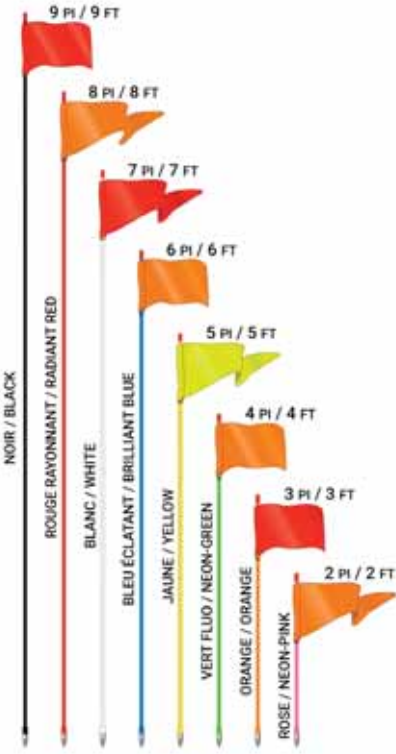

UTV Bumpers, Protection & Racks

Safety Flags

Safety Flag

- 100% Oxford polyester orange safety flag mounted on a flexible 3/8" fiberglass rod.
- The colorful PVC shrink tubing protects each rod from sun-splintering and deterioration, in addition to providing increased durability and enhanced color visibility.
- Our special composite blend of fiberglass and resin makes our rod the most durable choice for any safety flag application.
- The 3/8"-24 threaded base is compatible with a large variety of brackets, mounts, springs, quick disconnects and other mounting hardware. Flag is removable and/or replaceable and rotates freely on the rod.
- Strobe Ready: Firestik StrobeStik-Ready safety flags are outfitted with a 1/4"-20 threaded brass adapter that is compatible with the FireStik StrobeStik LED strobe light.

Color	Flag with Spring	Code	Flag with Stud	Code
5'				
Black/Orange	153088	C	153076	C
Red/Orange	153089	C	153077	C
Blue/Orange	153095	C	153078	C
Orange	153096	C	153079	C
Yellow/Orange	153097	C	153085	C
Green/Orange	153098	C	153086	C
Pink/Orange	153099	C	153087	C
6'				
Black/Orange	153058	C	153037	C
Red/Orange	153059	C	153038	C
Blue/Orange	153066	C	153039	C
Orange	153067	C	153047	C
Yellow/Orange	153068	C	153048	C
Green/Orange	153069	C	153049	C
Pink/Orange	153075	C	153057	C
8'				
Black/Orange			153017	C
Red/Orange			153018	C
Blue/Orange			153019	C
Orange			153026	C
Yellow/Orange			153027	C
Green/Orange			153028	C
Pink/Orange			153029	C

- 01 UTV Windshields, Mirrors & Acc.
- 02 UTV Roofs, Doors & Cabs
- 03 UTV Bumpers, Protection & Racks
- 04 ATV Windshields, Mirrors & Acc.
- 05 ATV Bumpers, Protection & Racks
- 06 ATV Handguards & Grips
- 07 Trunks, Boxes & Luggages
- 08 Plows & Snowblowers
- 09 Tracks
- 10 Heated Grips & Winter Acc.
- 11 Winches, Mounts & Acc.
- 12 Audio & Communication
- 13 LED Lights & Flashlights
- 14 Computers, Gauges & Acc.
- 15 Implements, Utility Trailers & Hitches
- 16 Boots, Clothing & Masks
- 17 Hunting, Fishing & Outdoorsing Acc.
- 18 Tools
- 19 Trailer Parts & Acc.
- 20 Promotional items