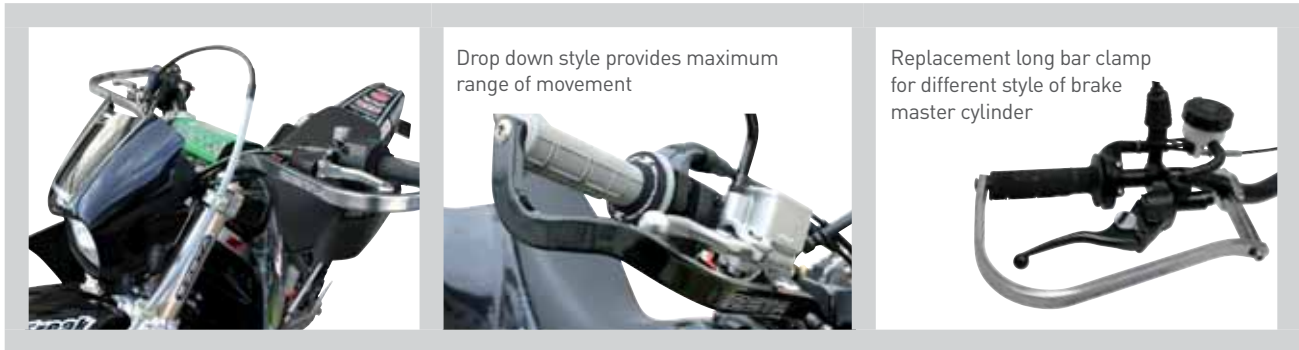

Zeta Handguards

Drop down style provides maximum range of movement

Replacement long bar clamp for different style of brake master cylinder

Armor Handguards Bend

- Strong, light weight aluminum bar design, for everyone's riding style
- Drop down design provides better control
- Hole is drilled for mounting of protector shields
- Made of high quality aluminum
- Available in 3 hard anodized colors.