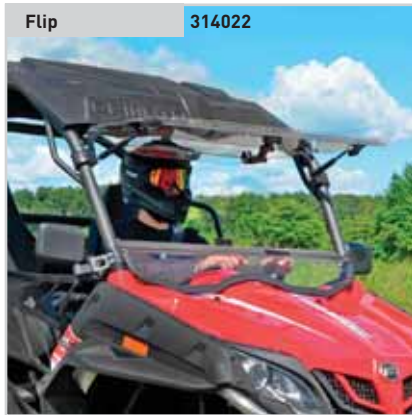

UTV Windshields, Mirrors & Accessories

SuperATV UTV Windshields

Windshields

Model	Year	Color - Material	Note	Flip Up	Full vented	Full	Half	Rear Panel	Rear windshield
Arctic Cat (Textron)									
HDX 700 / Crew	16-19	Clear - Scratch Resistant		314016		314151			
HDX 700 / Crew	16-19	Dark Tint - Standard					314042		
Prowler 700/1000	15-19	Clear - Scratch Resistant		314016		314151			
Prowler 700/1000	15-19	Dark Tint - Standard					314042		
Wildcat 1000 2 & 4 Seaters	12-16	Dark Tint - Standard					314046		
Wildcat Trail / Sport	14-19	Clear - Scratch Resistant	3	314017			314043		
Wildcat Trail / Sport	14-19	Dark Tint - Standard					314044		
Wildcat XX	18-19	Clear - Scratch Resistant		313917		313848			
Wildcat XX	18-19	Clear - Standard				313849	313795		
Wildcat XX	18-19	Dark Tint - Standard					313794		
Can-Am									
Commander 800/1000	11-19	Clear - Scratch Resistant		314019	314155	314154	314047		
Commander 800/1000	11-19	Dark Tint - Standard					314048		
Defender	16-19	Clear - Scratch Resistant		314020	314157	314156	314049		
Defender	16-19	Dark Tint - Standard	6				314050		314131
Defender	16-19	Light Tint - Standard	6						314567
Defender XMR	18-19	Dark Tint - Standard	6						314568
Defender XMR	18-19	Light Tint - Standard	6						314569
Maverick	13-18	Clear - Scratch Resistant		314021		314158	314051		
Maverick	13-18	Clear - Standard							314570
Maverick	13-18	Dark Tint - Standard					314052		314571
Maverick Sport 1000 / 1000 DPS	2019	Clear - Scratch Resistant	7			314505	314565		
Maverick Sport 1000 / 1000 DPS	2019	Clear - Standard							314572
Maverick Sport 1000R DPS / MAX	2019	Clear - Scratch Resistant	7			314505	314565		
Maverick Sport 1000R DPS / MAX	2019	Clear - Standard							314572
Maverick Sport 1000R XMR / XRC	2019	Clear - Scratch Resistant	7			314505	314565		

See page 59 for notes

- 01 UTV Windshields, Mirrors & Acc.
- 02 UTV Roofs, Doors & Cabs
- 03 UTV Bumpers, Protection & Racks
- 04 ATV Windshields, Mirrors & Acc.
- 05 ATV Bumpers, Protection & Racks
- 06 ATV Handguards & Grips
- 07 Trunks, Boxes & Luggages
- 08 Plows & Snowblowers
- 09 Tracks
- 10 Heated Grips & Winter Acc.
- 11 Winches, Mounts & Acc.
- 12 Audio & Communication
- 13 LED Lights & Flashlights
- 14 Computers, Gauges & Acc.
- 15 Implements, Utility Trailers & Hitches
- 16 Boots, Clothing & Masks
- 17 Hunting, Fishing & Outdoor Acc.
- 18 Tools
- 19 Trailer Parts & Acc.
- 20 Promotional items