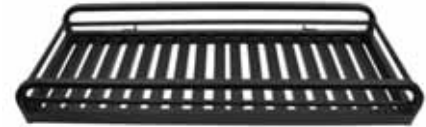

Great Day Racks

Front Rack

- Mounts quickly and easily
- unique pivoting mechanism for gaining access to the front storage compartment
- Constructed of aircraft aluminum
- Provides an 18" x 50" x 7" carrying cradle with multiple tie-down points
- A super-tough, sleek, powder-coat finish on the Front Rack gives it good looks and insures lasting quality
- Rack weighs only 14 lbs,
- Has a load limit of 250 lbs

Part No.	Description	Code
020901	Front Rack	(B)