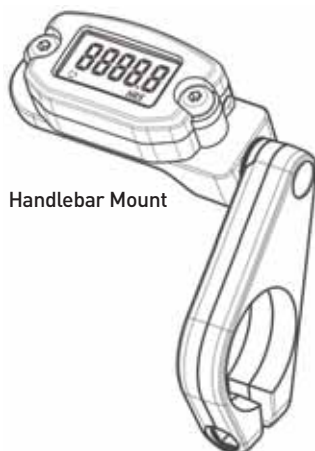

Handlebar Mount