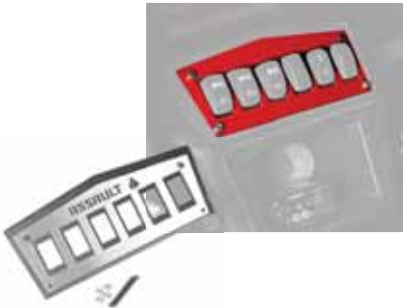

Dashboard Switch Panel

- 21° angle for increased visibility
- Easy access to controls
- Does not block center pocket

Model	Year	Part No.	Code
Yamaha			
YXZ1000R	2016	392187	(B)
YXZ1000RSS	2017	392187	(B)

Remote Controls

Remote Control Wire Harness

- Built with 14 Gauge High Wattage Wire
- 40amp fuse
- 40amp 14vdc relay
- Wireless remote control