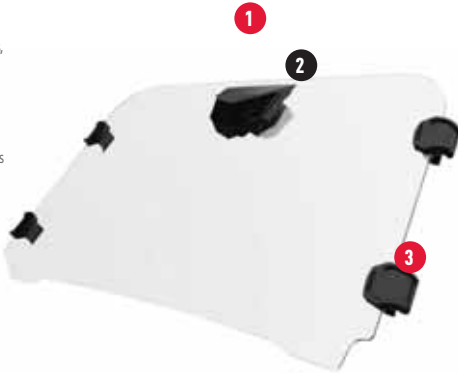

UTV Windshields, Mirrors & Accessories

KimpeX UTV Windshields

Windshields

Front :

- Assembly requires no tools and no hardware
- Quick coupling system allows fast and easy installation on the vehicle with simple hand pressure
- Integrated ventilation system composed of automotive-type separate air vents for driver and passenger
- Bottom of windshield sits on a foam cushion that follows the shape of the vehicle and ensures a good seal
- Windshield made of .177" polycarbonate with anti-scratch protection

Rear :

- Assembly requires no tools and no hardware
- Quick coupling system allows fast and easy installation on the vehicle with simple hand pressure
- Bottom of windshield sits on a foam cushion that follows the shape of the vehicle and ensures a good seal
- Windshield made of polycarbonate .177" polycarbonate

* General purpose windshield do not have integrated ventilation system and scratch resistant finish.

CC	Model	Year	Front Windshield	Front Windshield - GP	Rear Windshield
Arctic Cat (Textron)					
700	700 Wildcat Sport / Trail	15-19		074084	074161
Honda					
500	Pioneer 500-2	15-19		074269	074170
1000	Pioneer 1000	2019	074201		
1000	Pioneer 1000-3	16-18	074201		
1000	Pioneer 1000-5	17-18	074201		
1000	Pioneer 1000-5	2016	074201		
1000	Pioneer 1000-5 Deluxe/LE	2019	074201		
Polaris					
330	ACE 330	14-16	074140		074141
500	ACE 500	17-19	074140		074141
570	ACE 570 / SP	15-19	074140		074141
570	RZR 570	12-19		074466	074167
800	RZR 4 800	10-14		074466	
800	RZR 800	08-14		074466	074167
800	RZR S 800	09-14		074466	074167
900	ACE 900	16-19	074140		074141

- 01 UTV Windshields, Mirrors & Acc.
- 02 UTV Roofs, Doors & Cabs
- 03 UTV Bumpers, Protection & Racks
- 04 ATV Windshields, Mirrors & Acc.
- 05 ATV Bumpers, Protection & Racks
- 06 ATV Handguards & Grips
- 07 Trunks, Boxes & Luggages
- 08 Plows & Snowblowers
- 09 Tracks
- 10 Heated Grips & Winter Acc.
- 11 Winches, Mounts & Acc.
- 12 Audio & Communication
- 13 LED Lights & Flashlights
- 14 Computers, Gauges & Acc.
- 15 Implements, Utility Trailers & Hitches
- 16 Boots, Clothing & Masks
- 17 Hunting, Fishing & Outdoorsing Acc.
- 18 Tools
- 19 Trailer Parts & Acc.
- 20 Promotional items