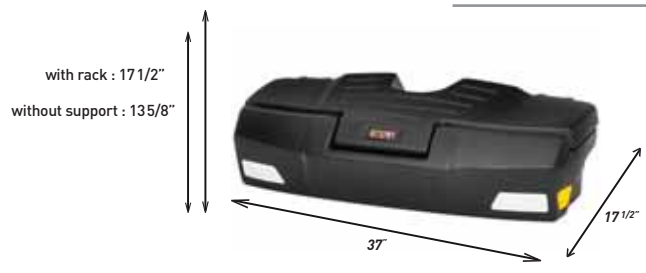

Rear Trail Box

Dimensions : 37" x 17 1/2" x 13-5/8"