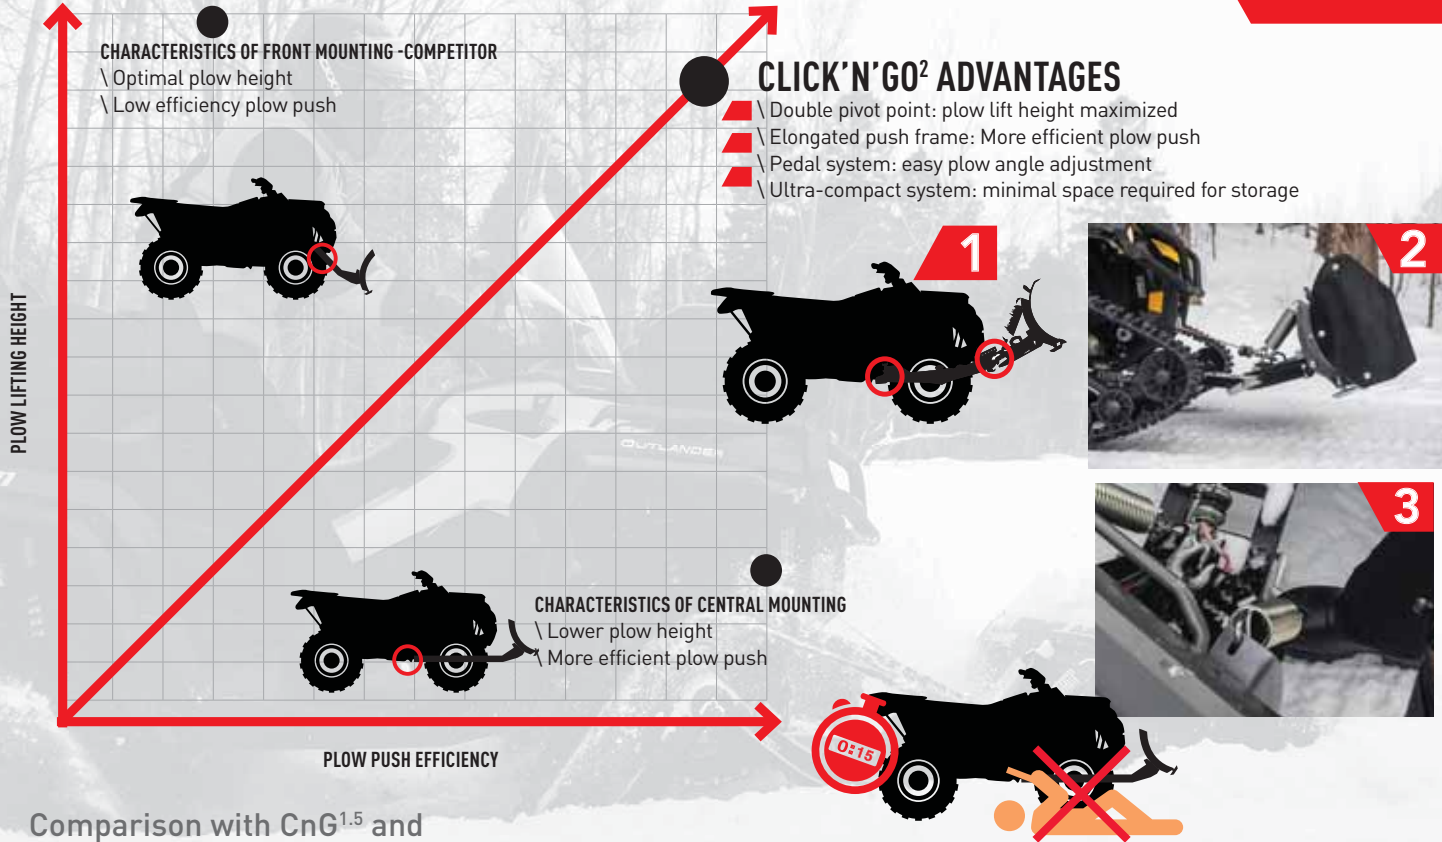

WHAT SETS US APART...