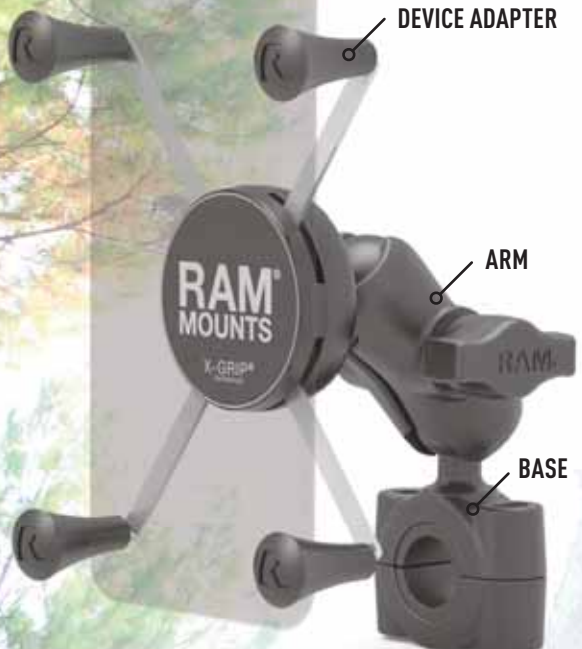

RAM®
MOUNTS

MODULAR SOLUTIONS FOR EVERY USE

SLIP RESISTANT

THE MARINE-GRADE ALUMINUM AND COMPOSITE ARM PROVIDES A STRONG HOLD THAT REDUCES SLIP ON THE RUBBER BALL

GUARANTEED

RAM® MOUNTS OFFERS A LIFETIME WARRANTY ON ALL MOUNTING HARDWARE

MADE IN THE USA

DESIGNED AND MANUFACTURED IN THE USA USING THE HIGHEST QUALITY MATERIALS

VIBRATION DAMPENING

THE RUBBER BALL ABSORBS THE IMPACT OF THE ROAD, PROVIDING SHOCK AND VIBRATION DAMPENING

ADJUSTABLE

WITH NEARLY 360 DEGREES OF ARTICULATION, EACH PRODUCT MAY BE ADJUSTED TO ANY ANGLE WITH THE TURN OF A SINGLE KNOB

1. CHOOSE A BASE

180155

180138

280307

180126

2. CHOOSE AN ARM

280323

280324

746832

280325

3. CHOOSE A DEVICE ADAPTER

280340

180178

280292

280348