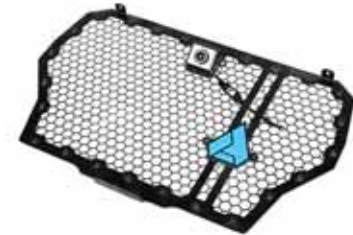

Part No.	Description	Code
392145	Grill with Camera Mount	(B)

Hellfire V2 Grill

- Made for the smaller grill opening
- New rally striped design
- Replaces plastic OEM grill
- Aggressive Assault Industries combat styling
- Made from high strength, high quality components
- Easy bolt-on installation