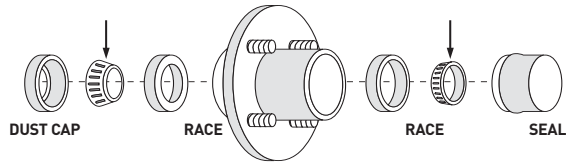

Part No.	Spindle O.D.	Outer Hub	Outer Bearing	Inner Bearing	Outer Cup	Inner Cup	Code
Straight Spindles							
745808	Bearing Kit 1"	1.980"	L44643	Same	LM44610	Same	E
745809	Bearing Kit 1-1/16"	2.328"	L44649	Same	L44610	Same	E
Tapered Spindles							
746608	Bearing Kit 1-3/8" x 1-1/16"	1.980"	LR44649	L68149	L44610	L68111	E

EPI
PERFORMANCE