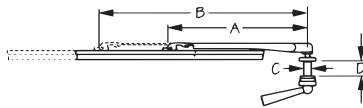

UTV Windshield Accessories

Standard Wiper Motor Kits

Stamped Powder Coated Steel/304 Stainless

- Includes a standard wiper motor, an adjustable standard wiper arm (11" - 13") and an 11" blade.
- 12 Volts
- Shaft Dimensions : 2 1/2" x 3/8"

Part No.	Sweep	Volts	Code
782345	110°	12	E
782347	80°	12	E

Wiper Motor

Standard wiper motor for interior/protected locations. Sweep angle is preset at 110°, but can be reset to 40°, 50°, 60°, 70°, 80°, 90° or 110°. Corrosion proof powder coated all aluminum housing with stainless steel base plate, shaft, and knurled drive nut. Adjustable right or left-hand park, factory preset for left-hand park. Powers up to a 14" arm and blade combination (21" total length) using standard wiper arms. Fits the same footprint as almost all competitive standard (STD) wiper motors. CE approved. 3-year warranty

Part No.	Description	Code
782412	Standard Wiper Motor - 12V	E
782413	Waterproof IP6 Wiper Motor - 12V	E
Replacement Parts		
708678	Replacement Blade 11"	E
708681	Replacement Blade 14"	E
708680	Replacement Arm 8-12"	E

Manual Windshield Wiper (Blade Sold Separately)

Machined Brass Chrome Plated/Stainless Steel
A = 8", B = 12", C = 7/16", D = 15/16"

Part No.	Description	Weight	Code
707646	Manual Windshield Wiper	.53 LB.	E

Ceramic Heater

ABS Housing

Works great for keeping small windows clear of condensation. Not intended for cabin heating in large areas. Comes with 5-1/2 foot cord and plugs into 12 volt power socket. Base pivots and rotates and can be attached with velcro strips.

Part No.	A	B	C	Amps	Volts	Watts	Weight	Code
703261	5-15/16"	4-5/16"	3-1/16"	12.5	12	150	.94 lb	E