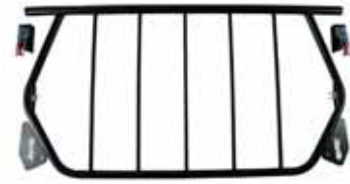

Dragonfire Cargo Racks

Can-Am Cargo Rack

- Adds Storage and Style
- Holds up to a 32" Tire (ratchet strap sold separately)
- Weight Rated up to 150 lbs
- Compatible with OEM Can-Am Cargo Box
- Easily Unlocks and Lifts for Cargo Area Access
- Made in the USA

Model	Year	Black	Code	Red	Code
Can-Am					
Maverick X3 / Xrs / Xds	17-18	390383	(A)	390384	(A)
Maverick Max X3 / Xrs / Xds	17-18	390383	(A)	390384	(A)

Polaris Cargo Rack

- Sturdy and stylish construction
- 150 lb cargo capacity
- Mounts in front or rear half of the cargo bed
- Compatible with OE Polaris rear window and DragonFire spare tire carrier
- Installation hardware included
- No cutting, drilling, or welding required