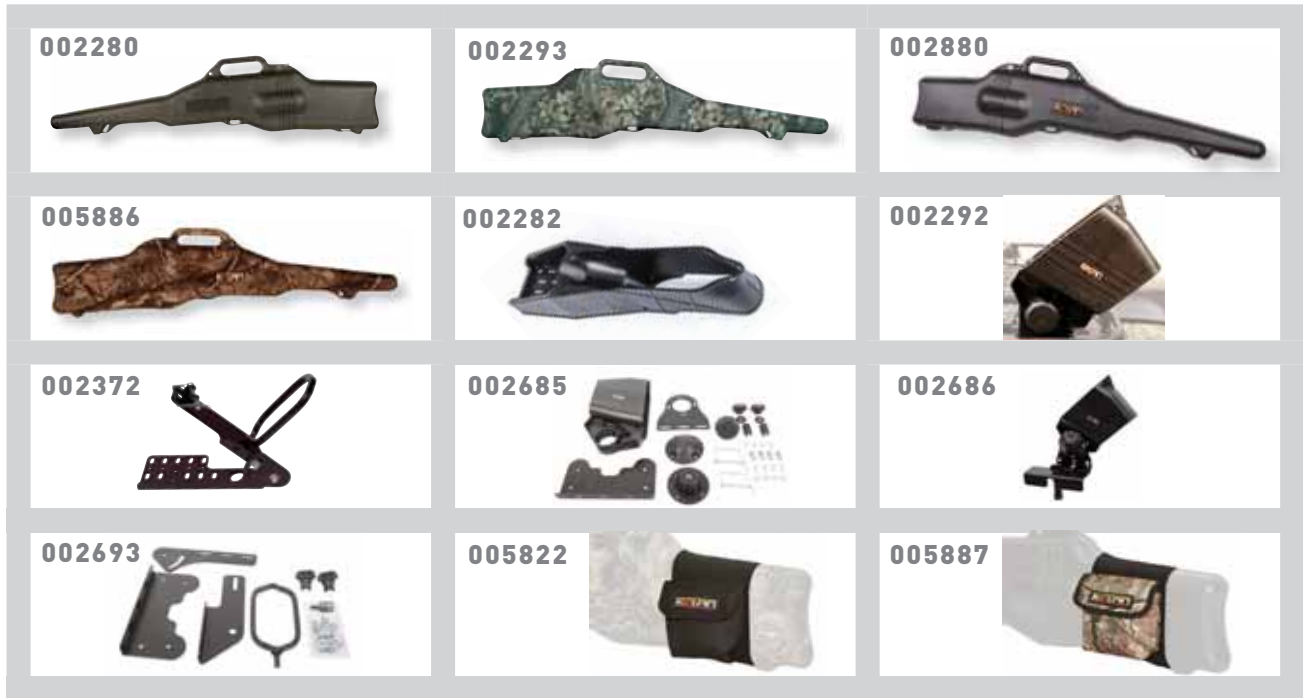

Hunting, Fishing & Outdoorsing Acc.

Kolpin Gun Boots

- 01 UTV Windshields, Mirrors & Acc.
- 02 UTV Roofs, Doors & Cabs
- 03 UTV Bumpers, Protection & Racks
- 04 ATV Windshields, Mirrors & Acc.
- 05 ATV Bumpers, Protection & Racks
- 06 ATV Handguards & Grips
- 07 Trunks, Boxes & Luggages
- 08 Plows & Snowblowers
- 09 Tracks
- 10 Heated Grips & Winter Acc.
- 11 Winches, Mounts & Acc.
- 12 Audio & Communication
- 13 LED Lights & Flashlights
- 14 Computers, Gauges & Acc.
- 15 Implements, Utility Trailers & Hitches
- 16 Boots, Clothing & Masks
- 17 Hunting, Fishing & Outdoorsing Acc.
- 18 Tools
- 19 Trailer Parts & Acc.
- 20 Promotional items

Gun Boot IV

- Polypropylene shell provides heavy-duty protection
- Anatomically designed to accommodate left and right hand bolt action rifles or shotguns
- Room for 50 mm scopes or rifles with slings attached
- Mounting systems available to accommodate virtually and transport

Soft Case Features

- Cordura® and exclusive Rhino Hide™ material for durability
- Ballistic nylon handle
- New Mud Guard™ zippers prevent debris from entering the case
- "Kolpin" molded zipper pulls
- Two layers of dense closed cell foam
- Floats guns weighing over 12 lb.

Part No.	Description	Code
002280	Gun Boot IV Impact Black	C
005886	Gun Boot IV - Realtree	C
002880	Gun Boot IV impact Black (Bulk packaging)	C
002293	Gun Boot IV Impact Mossy Oak	C
002282	Plastic Bracket	C
002292	Polyethylene Bracket	C
002372	Loop Metal Bracket	C
002379	Replacement Knob for 002292	C
002862	Universal Bracket for Gun Boot / Saw Boot	C
004831	Gun Boot IV Impact Liner	C
002685	KXP Boottector Bracket – ATV	C
002686	KXP Boottector Bracket – UTV	C
002693	KXP Loop Bracket (ATV)	C

*Impact model comes with a removable nylon/foam inner liner.
Transport model comes with a full zippered inner case.*