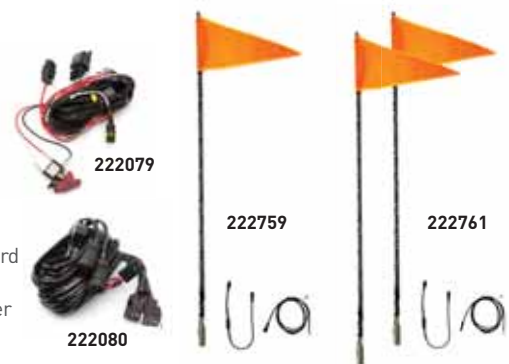

RGB Whip Light

- Ultra Bright Color Pro LED Technology
- 17 Functions/20 Static Colors with 8 levels of Dimming.
- Adjustable Brightness & Speeds
- In-Line Controller Heavy Duty Shock Spring
- IP67 Waterproof whip light
- High Visibility Orange Flag
- 1FT Connector Wire to Controller
- 7FT Controller to Battery Power Cord
- IP68 Waterproof Connectors
- Dual RGB' include 1 inline controller + Y Splitter