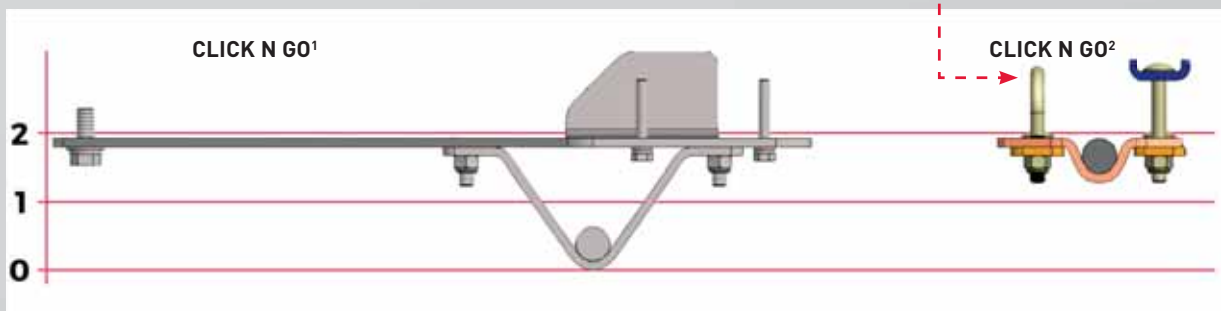

CENTRAL HITCH POINT

+ SHORT
AND
+ COMPACT

Compared with the CLICK N GO¹