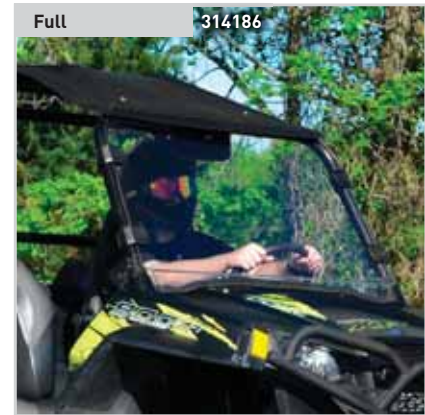

UTV Windshields, Mirrors & Accessories

SuperATV UTV Windshields

Windshields

Model	Year	Color - Material	Note	Flip Up	Full vented	Full	Half	Rear Panel	Rear windshield
Arctic Cat (Textron)									
HDX 700 / Crew	16-19	Clear - Scratch Resistant		314016		314151			
HDX 700 / Crew	16-19	Dark Tint - Standard					314042		
Prowler 700/1000	15-19	Clear - Scratch Resistant		314016		314151			
Prowler 700/1000	15-19	Dark Tint - Standard					314042		
Wildcat 1000 2 & 4 Seaters	12-16	Dark Tint - Standard					314046		
Wildcat Trail / Sport	14-19	Clear - Scratch Resistant	3	314017			314043		
Wildcat Trail / Sport	14-19	Dark Tint - Standard					314044		
Wildcat XX	18-19	Clear - Scratch Resistant		313917		313848			
Wildcat XX	18-19	Clear - Standard				313849	313795		
Wildcat XX	18-19	Dark Tint - Standard					313794		
Can-Am									
Commander 800/1000	11-19	Clear - Scratch Resistant		314019	314155	314154	314047		
Commander 800/1000	11-19	Dark Tint - Standard					314048		
Defender	16-19	Clear - Scratch Resistant		314020	314157	314156	314049		
Defender	16-19	Dark Tint - Standard	6				314050		314131
Defender	16-19	Light Tint - Standard	6						314567
Defender XMR	18-19	Dark Tint - Standard	6						314568
Defender XMR	18-19	Light Tint - Standard	6						314569
Maverick	13-18	Clear - Scratch Resistant		314021		314158	314051		
Maverick	13-18	Clear - Standard							314570
Maverick	13-18	Dark Tint - Standard					314052		314571
Maverick Sport 1000 / 1000 DPS	2019	Clear - Scratch Resistant	7			314505	314565		
Maverick Sport 1000 / 1000 DPS	2019	Clear - Standard							314572
Maverick Sport 1000R DPS / MAX	2019	Clear - Scratch Resistant	7			314505	314565		
Maverick Sport 1000R DPS / MAX	2019	Clear - Standard							314572
Maverick Sport 1000R XMR / XRC	2019	Clear - Scratch Resistant	7			314505	314565		

See page 59 for notes

- 01 UTV Windshields, Mirrors & Acc.
- 02 UTV Roofs, Doors & Cabs
- 03 UTV Bumpers, Protection & Racks
- 04 ATV Windshields, Mirrors & Acc.
- 05 ATV Bumpers, Protection & Racks
- 06 ATV Handguards & Grips
- 07 Trunks, Boxes & Luggages
- 08 Plows & Snowblowers
- 09 Tracks
- 10 Heated Grips & Winter Acc.
- 11 Winches, Mounts & Acc.
- 12 Audio & Communication
- 13 LED Lights & Flashlights
- 14 Computers, Gauges & Acc.
- 15 Implements, Utility Trailers & Hitches
- 16 Boots, Clothing & Masks
- 17 Hunting, Fishing & Outdoor Acc.
- 18 Tools
- 19 Trailer Parts & Acc.
- 20 Promotional items