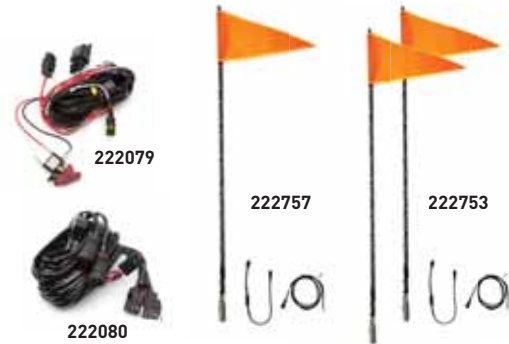

Lighted Whips

LED Whip Lights

HD Whip Light

- Ultra Bright Color HD LED Technology
- 316 Lighting Effects In-Line
- Receiver with RF Remote Control
- Heavy Duty Shock Spring
- IP67 Waterproof
- High Visibility Orange Flag
- 1FT Connector Wire to Controller
- 7FT Controller to Battery Power Cord
- IP68 Waterproof Connectors
- Dual HD Whip Lights include our specially programmed
- Dual Usage inline controller with two 4-foot legs

*Note: CANNOT split the normal Single HD inline controller to control two HD Whip Lights