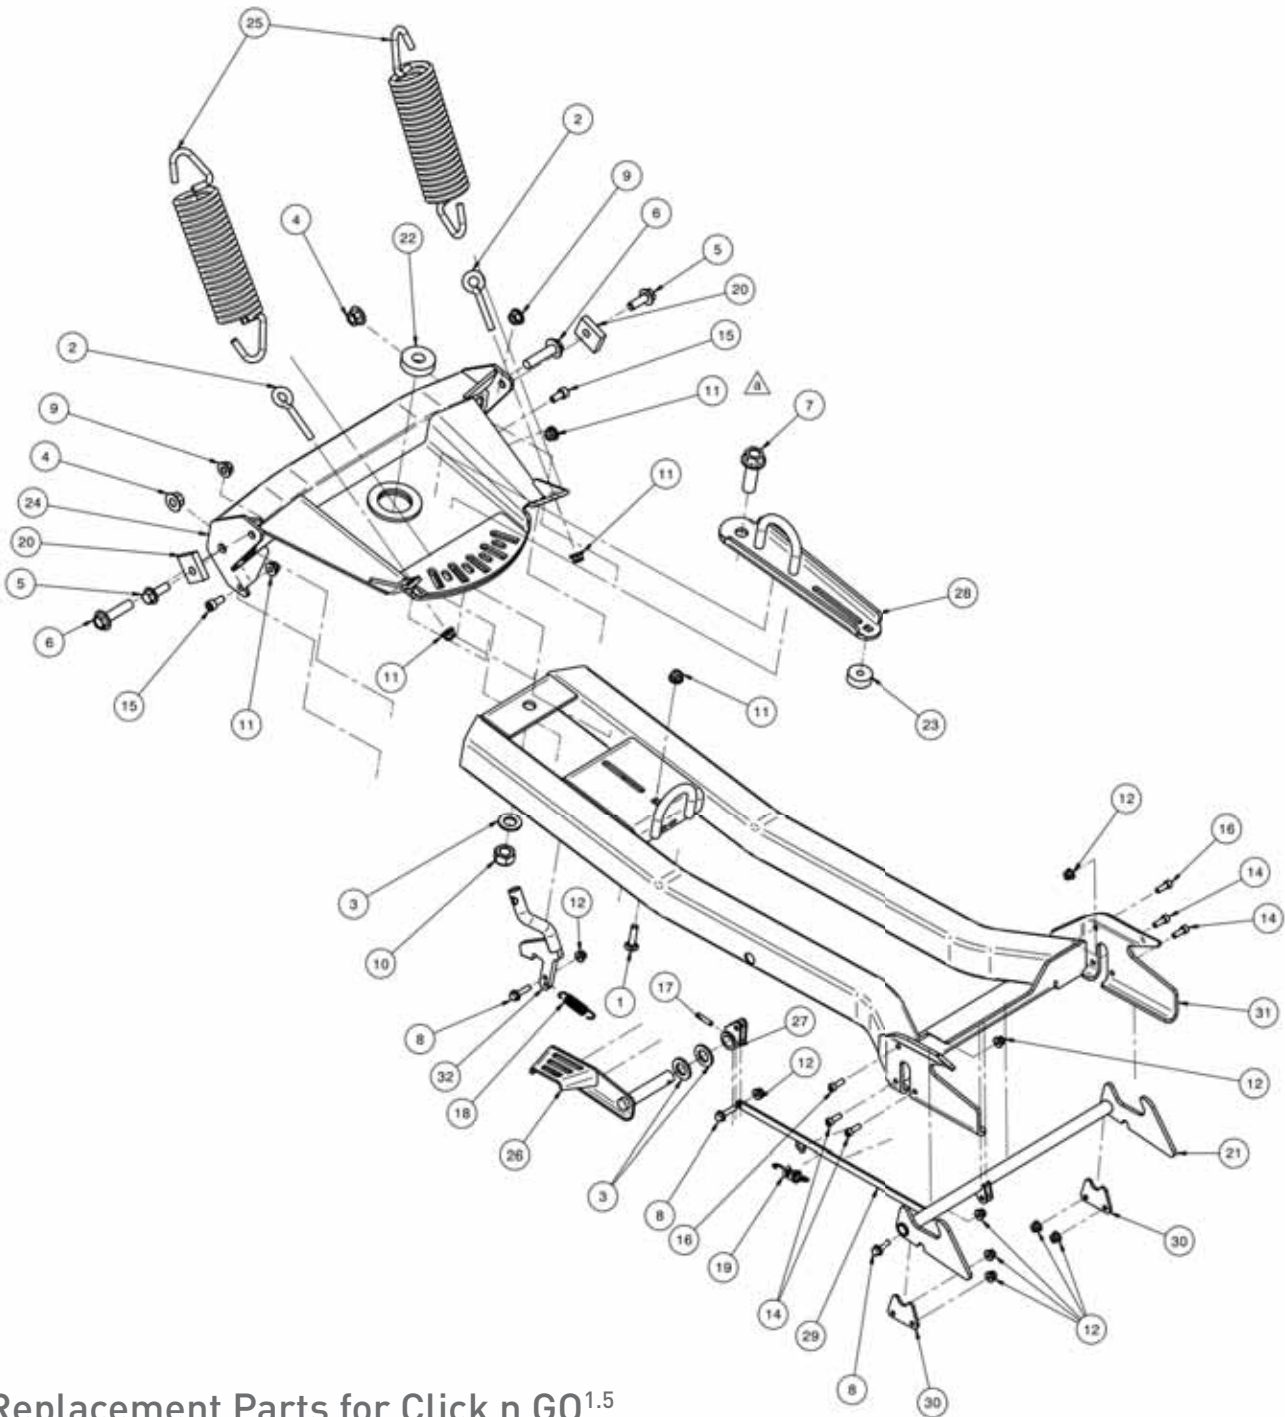

Plows & Snowblowers

Replacement Parts for Click n Go Push Frame

CLICKnGO^{1.5}

Replacement Parts for Click n Go^{1.5} Push Frame (373995)

Reference No.	Part No.	Description	Code
2-11-24	373962	Spring kit Click n Go^{1.5} (Qty 1)	C
4-5-6-9-11-13-15-20-24	373963	Pivot kit Click n Go^{1.5}	C
1-3-7-10-11-22-23-28	373965	Pivot hardware Click n Go^{1.5}	C
3-17-26-27	373969	Sub frame pedal Click n Go^{1.5}	C
8-12-19-29	373970	Hardware for sub frame pedal Click n Go^{1.5}	C
12-14-16-21-30	373971	Release system Click n Go^{1.5}	C
8-12-18-32	373943	Selection Arm	C

- 01 UTV Windshields, Mirrors & Acc.
- 02 UTV Roofs, Doors & Cabs
- 03 UTV Bumpers, Protection & Racks
- 04 ATV Windshields, Mirrors & Acc.
- 05 ATV Bumpers, Protection & Racks
- 06 ATV Handguards & Grips
- 07 Trunks, Boxes & Luggages
- 08 Plows & Snowblowers
- 09 Tracks
- 10 Heated Grips & Winter Acc.
- 11 Winches, Mounts & Acc.
- 12 Audio & Communication
- 13 LED Lights & Flashlights
- 14 Computers, Gauges & Acc.
- 15 Implements, Utility Trailers & Hitches
- 16 Boots, Clothing & Masks
- 17 Hunting, Fishing & Outdoorsing Acc.
- 18 Tools
- 19 Trailer Parts & Acc.
- 20 Promotional items