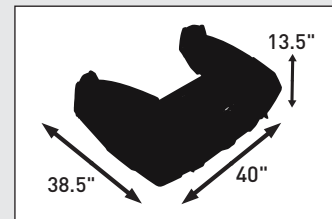

Dimensions :

- Height : 13 1/2"
- Width : 40"
- Depth : 38 1/2"
- Total capacity : 111L

058095

Volume: 111 L