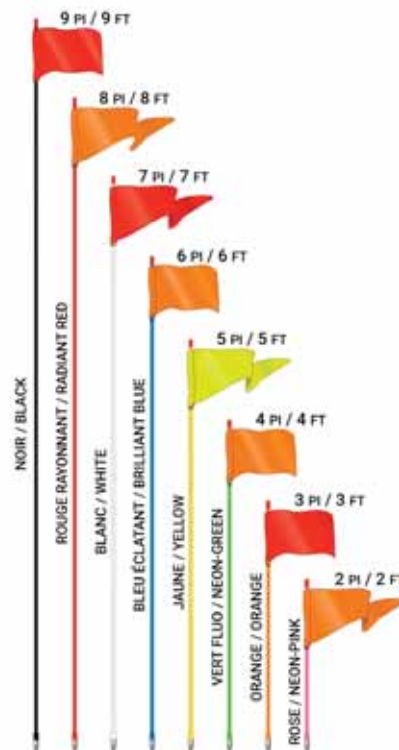

Safety Flags