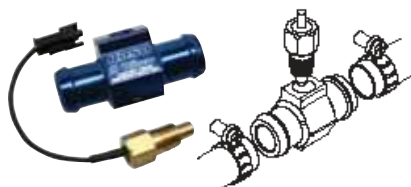

01 UTV Windshields, Mirrors & Acc.

02 UTV Roofs, Doors & Cabs

03 UTV Bumpers, Protection & Racks

04 ATV Windshields, Mirrors & Acc.

05 ATV Bumpers, Protection & Racks

06 ATV Handguards & Grips

07 Trunks, Boxes & Luggages

08 Plows & Snowblowers

09 Tracks

10 Heated Grips & Winter Acc.

11 Winches, Mounts & Acc.

12 Audio & Communication

13 LED Lights & Flashlights

14 Computers, Gauges & Acc.

16 Boots, Clothing & Masks

17 Hunting, Fishing & Outdoorsing Acc.

18 Tools

19 Trailer Parts & Acc.

20 Promotional items

Computers & Accessories

Disc Magnet Screws

Part No.	Description
205064	M8 x P1.25 x 22.5L

*Important : The letter N = Negative on the magnet, need to be facing the speed sensor.

205022

Water Temp Sensor Adapter

Part No.	Description
205022	18 mm
205023	22 mm
205024	26 mm