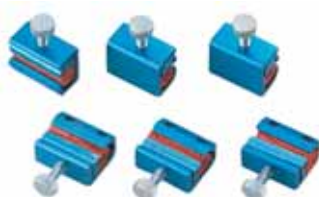

Cable Tools

Cable Luber

Lubricated tools for lubricating the cables

Part No.	Description
008847	Cable Luber

01
UTV Windshields,
Mirrors & Acc.

02
UTV Roofs,
Doors & Cabs

03
UTV Bumpers,
Protection & Racks

04
ATV Windshields,
Mirrors & Acc.

05
ATV Bumpers,
Protection & Racks

06
ATV Handguards
& Grips

07
Trunks, Boxes
& Luggages

08
Plows &
Snowblowers

09
Tracks

10
Heated Grips
& Winter Acc.

11
Winches,
Mounts & Acc.

12
Audio &
Communication

13
LED Lights
& Flashlights

14
Computers,
Gauges & Acc.

16
Boots, Clothing
& Masks

17
Hunting, Fishing
& Outdoorsing
Acc.

18
Tools

19
Trailer
Parts & Acc.

20
Promotional
items