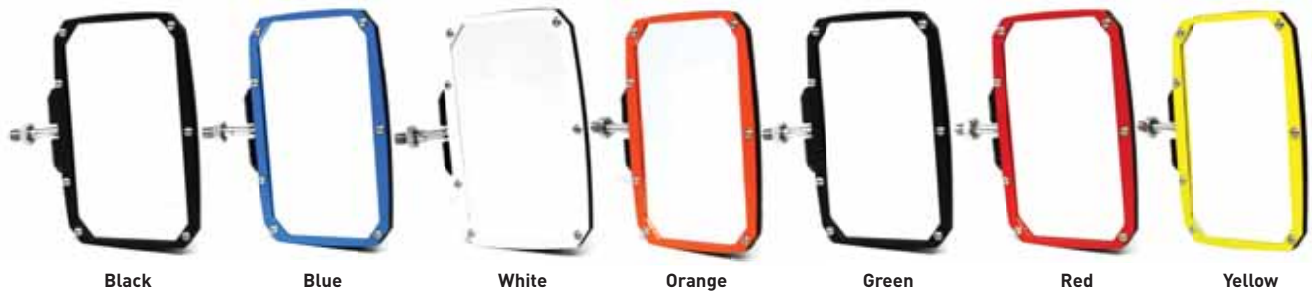

Explorer Mirror

- Fits any 1.5" 1.75", 1.875" and 2" bar
- Rebuildable
- Multiple bezel color options
- Large mirror for max visibility
- High impact polymer mirror housing
- High adjustability
- Break-away mechanism
- Lightweight and rugged