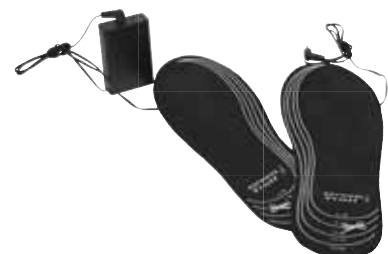

Heat Insoles

- Easy to cut for perfect size fit
- Batteries: 3xAAA (not included)

Part No.	Description	Code
033029	Heat Insoles	C