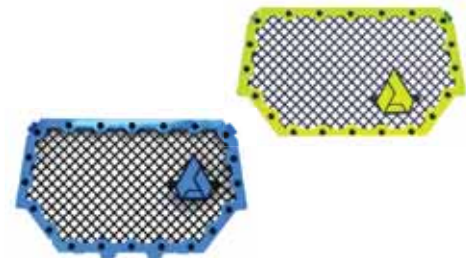

- Made for the smaller grill opening
- New rally striped design
- Replaces plastic OEM grill
- Aggressive Assault Industries combat styling
- Made from high strength, high quality components
- Easy bolt-on installation