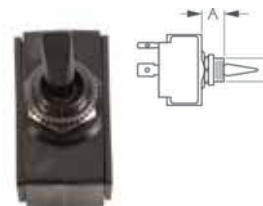

Toggle Switches

Stamped brass/molded bakelite.
12 Volt, 15 Amp. A = 3/8", B = 1/2" (not 702290).

Part No.	Action	Code
702288	On/Off	E
702812	Mom. On/Off	E
702813	On/Off/On	E
702814	Mom. On/Off/Mom. On	E
710533	Mom. On/Off/Mom. On	E