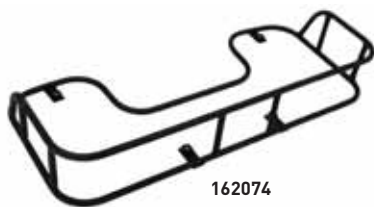

UTV Bumpers, Protection & Racks

- 01 UTV Windshields, Mirrors & Acc.
- 02 UTV Roofs, Doors & Cabs
- 03 UTV Bumpers, Protection & Racks
- 04 ATV Windshields, Mirrors & Acc.
- 05 ATV Bumpers, Protection & Racks
- 06 ATV Handguards & Grips
- 07 Trunks, Boxes & Luggages
- 08 Plows & Snowblowers
- 09 Tracks
- 10 Heated Grips & Winter Acc.
- 11 Winches, Mounts & Acc.
- 12 Audio & Communication
- 13 LED Lights & Flashlights
- 14 Computers, Gauges & Acc.
- 15 Implements, Utility Trailers & Hitches
- 16 Boots, Clothing & Masks
- 17 Hunting, Fishing & Outdoorsing Acc.
- 18 Tools
- 19 Trailer Parts & Acc.
- 20 Promotional items

162074

Cargo Racks

Polaris Universal Cargo Racks

Need more bed space? The Hornet Cargo accessory rack spans the entire width of the bed increasing the bed space and allowing plenty of places to tie things down. Cargo Racks feature integrated mounting bars that can accommodate a wide variety of accessories.

- Tool Less installation
- All steel welded tubing
- Powder Coated for durability
- Includes required Twist Lock anchors.

Model	Year	Part No.	Code
Can-Am (Bombardier)			
Defender	16-18	163382	(B)
Polaris			
Sportsman (w/Plastic decks) Does not fit X2/850/1000	10-18	162074	(B)
Yamaha			
Viking	All	163392	(B)