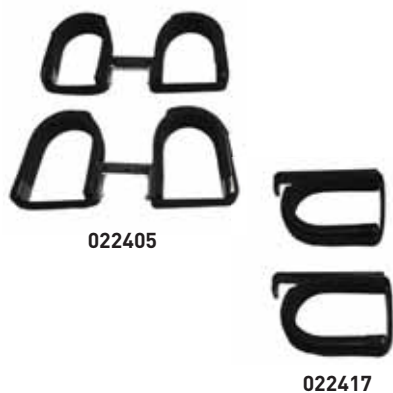

Rack Conversion Kit

Part No.	Description
022405	Converts a 2 gun rack into a 2 soft case gun rack
022417	Converts the Center-Lok gun racks into a 2 gun rack
022430	Converts the 022404 case rack into 020864 gun rack
022438	Converts single bar gun racks into bow rack
022443	Converts single bar bow or case racks into gun rack
022444	Conv. the Center-Lok bow racks into Center-Lok Tactical Gun Rack