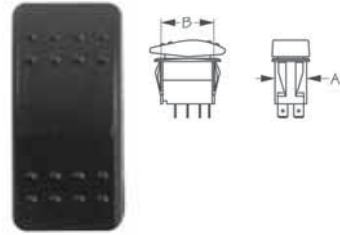

Contura Switches

Stamped brass/injection molded nylon + polycarbonate.
12 Volt, 20 Amp. A = 13/16", B = 1-7/16".

Part No.	Action	Code
710534	On/Off	E
702361	Mom. On/Off	E
702362	On/Off/On	E
702363	Mom. On/Off/Mom.	E
702364	On/Off/On	E