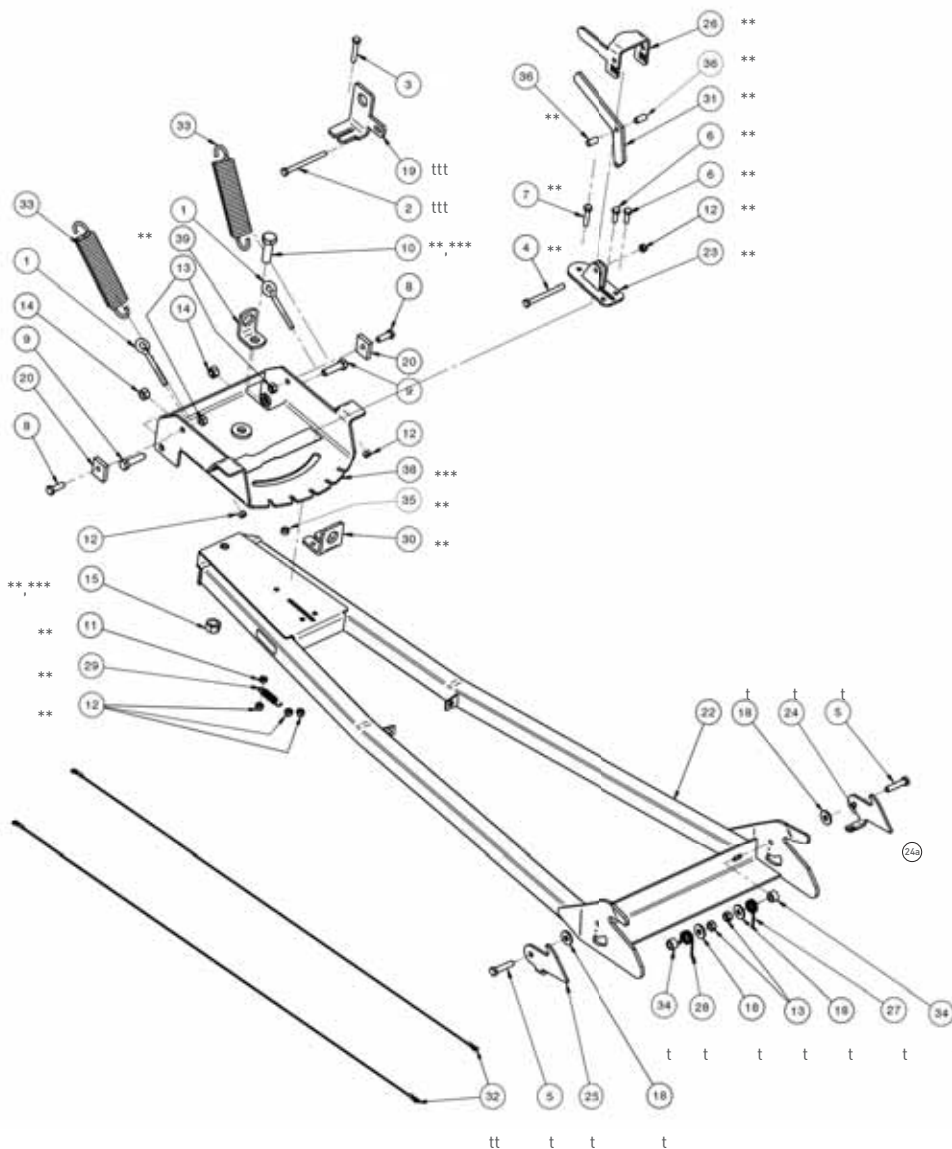

Replacement Parts for Click n Go Push Frame

Replacement Parts for Click n Go Push Frame (373974)

Reference No.	Part No.	OEM No.	Description	Code
33	072284	51-210-4300	Spring only [8-1/4" x 1"] (Regular Spring)	C
1	373983	S2231-05160-020	Eyebolt [5/16" x 4"] (Qty 1)	C
33	373984	2810112-0026	Spring [1 5/8" x 8"] (Qty 1)	C
20-8-14	373980	-	Block Kit with Bolt and Nut	C
13-33-1-9	373981	-	Spring Kit with Bolt and Nut (Heavy-Duty Spring)	C
**	373977	2810112-30	Lever Hardware Kit	C
***	373978	2810112-40	Pivot Ass'y Hardware Kit	C
t	373976	2810112-20	Locking Hardware Kit	C
tt	373979	2810112-50	Cable [46-1/4"] Pack 2	C
39	072287	81-214	Lifting Hook only (All but Polaris and Suzuki)	C

- 01 UTV Windshields, Mirrors & Acc.
- 02 UTV Roofs, Doors & Cabs
- 03 UTV Bumpers, Protection & Racks
- 04 ATV Windshields, Mirrors & Acc.
- 05 ATV Bumpers, Protection & Racks
- 06 ATV Handguards & Grips
- 07 Trunks, Boxes & Luggages
- 08 Plows & Snowblowers
- 09 Tracks
- 10 Heated Grips & Winter Acc.
- 11 Winches, Mounts & Acc.
- 12 Audio & Communication
- 13 LED Lights & Flashlights
- 14 Computers, Gauges & Acc.
- 15 Implements, Utility Trailers & Hitches
- 16 Boots, Clothing & Masks
- 17 Hunting, Fishing & Outdoorsing Acc.
- 18 Tools
- 19 Trailer Parts & Acc.
- 20 Promotional Items