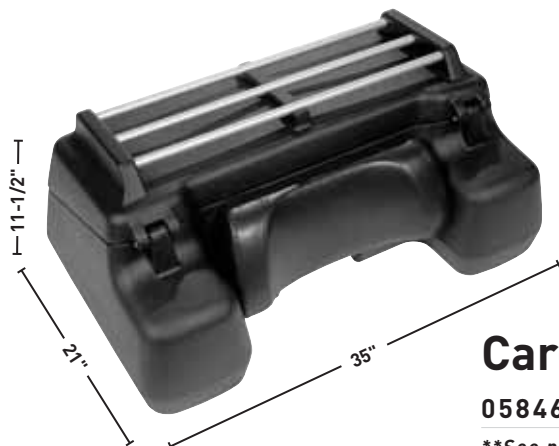

CARGO DELUXE

Features:

- Comes with top rails.
- Universal fit for all ATVs.
- Cargo net included.
- Top quality Roto molding.
- High volume capacity.

Cargo Deluxe

058467 ATV Trunk Box with Top Rails C

**See pages 248 to 250 for Applications, Accessories & Replacement Parts.