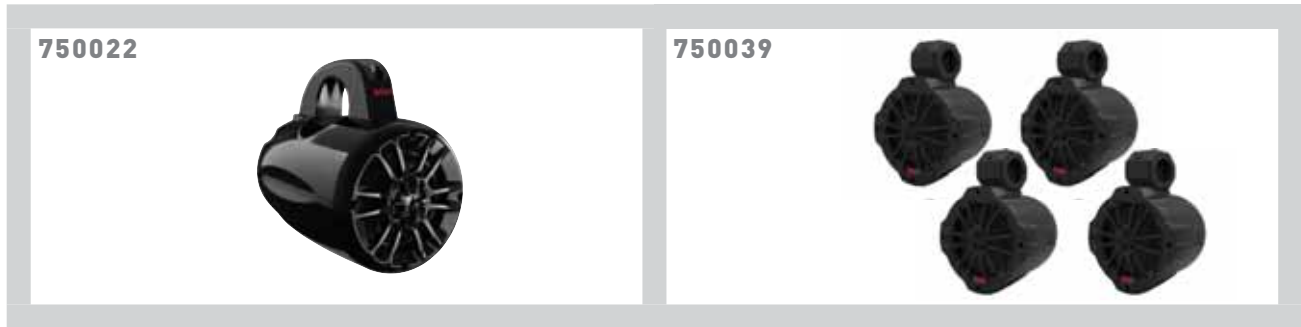

Boss Speakers

Bluetooth Cage Speakers

- Self-contained audio pods system
- Adjustable cast aluminum swiveling mounting clamps
- Wired bluetooth controller
- Built-in 2 channel Full-range Class D amplifier
- Industrial matte finish
- Fully marinated
- Butyl rubber surround
- High strength polypropylene cone
- Large magnet structure
- 1" PEI dome tweeter

Part No.	Power handling Max	Frequency response (± dB)	Woofer	Mounting bracket	Code
Set of 2					
750022	500W	130 Hz – 20 kHz	4"	2"-2-1/2" diameter	(B)

Cage Speaker

- 600 Watts
- 6" x 9" 2-way marine grade
- Wireless remote control
- Poly injection cone and aluminum voice coil
- Sold Individually
- 20 Multi-color illumination options
- 19 dynamic illumination patterns
- Speed and brightness controls

Part No.	Power handling Max	Frequency response (± dB)	Mounting bracket	Code
729929	600W	65 Hz – 20 kHz	2"-3" diameter	E