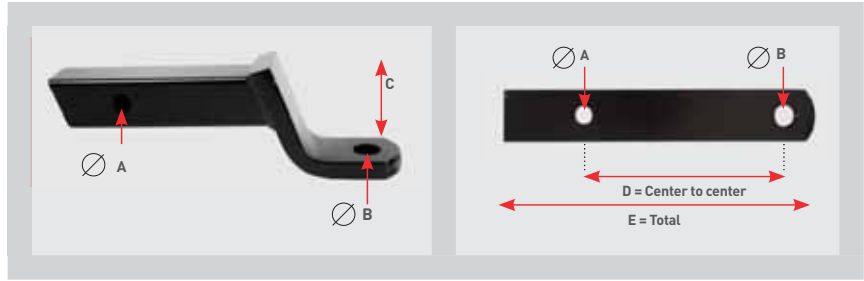

Coupling Bars

Draw Bars & Weight Carrying Draw Bars

If you have ever trailered a boat with the wrong height on the hitch you know how scary it can be. These drop down draw bars are the perfect match of value and quality ensuring years of hassle free towing. Solid, one piece forged construction. Traditional 2" or 1-1/4". Pin not included.