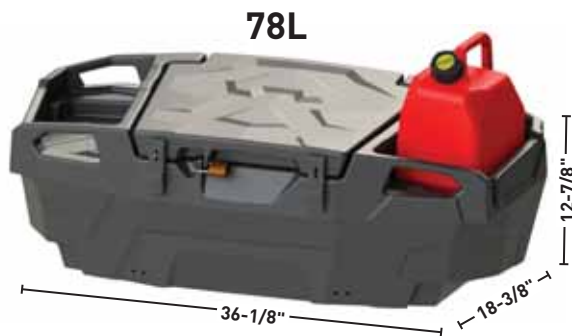

TOOLS

Boxes.....	258
------------	-----

TRUNKS

Boxes.....	240-249
------------	---------

EXPEDITION SPORT BOX

Features :

- Opening: 11-1/2" X14-1/8"
- Neoprene seal inside the cover
- Maintain the cover to 45 ° and 90 °
- Optimized until 5L gas container
- Multiple mould attaches for secure gas container and baggage
- Rugged padlockable device