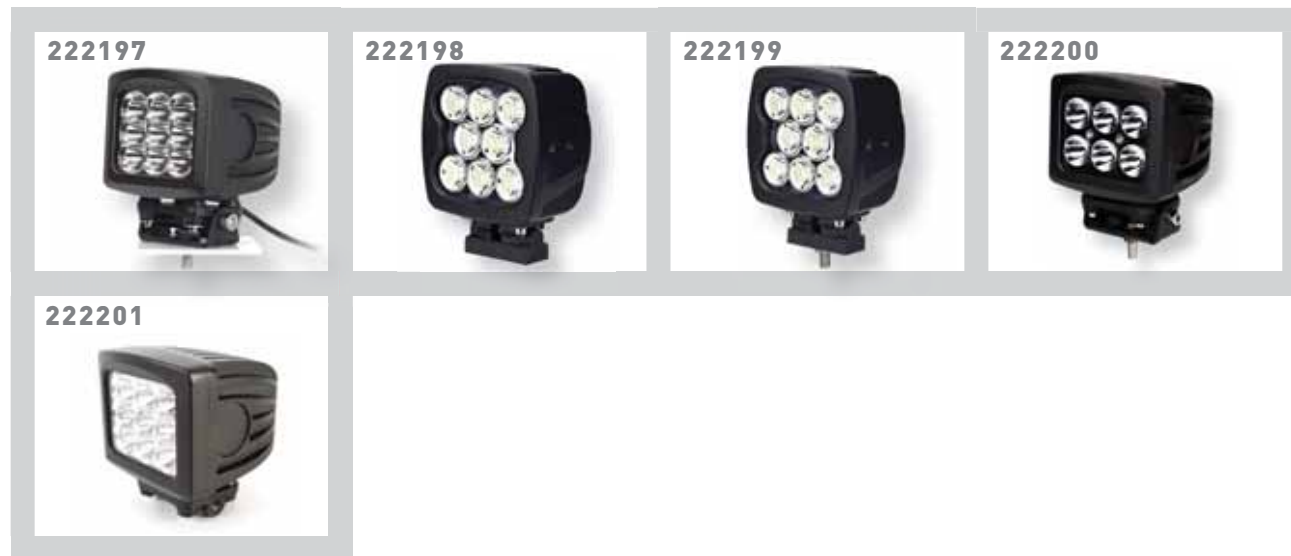

Megaton Series

Length	Lumens	Beam	Part No.
5"	6 000	Flood	222201
5"	6 000	Spot	222200
5.5"	7 200	Flood	222199
5.5"	7 200	Spot	222198
6"	8 000	Spot	222197

Wire Harness

Part No.	Description
222079	Universal Wire Harness
222080	Pro Wire Harness