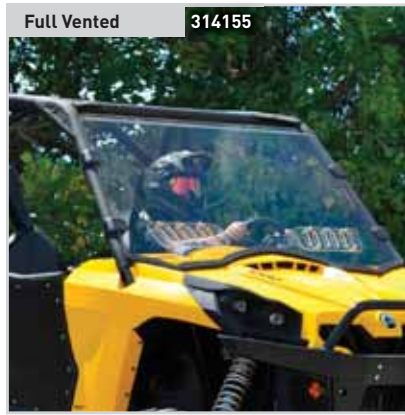

UTV Windshields, Mirrors & Accessories

SuperATV UTV Windshields

Windshields

Model	Year	Color - Material	Note	Flip Up	Full vented	Full	Half	Rear Panel	Rear windshield
Arctic Cat (Textron)									
HDX 700 / Crew	16-19	Clear - Scratch Resistant		314016		314151			
HDX 700 / Crew	16-19	Dark Tint - Standard					314042		
Prowler 700/1000	15-19	Clear - Scratch Resistant		314016		314151			
Prowler 700/1000	15-19	Dark Tint - Standard					314042		
Wildcat 1000 2 & 4 Seaters	12-16	Dark Tint - Standard					314046		
Wildcat Trail / Sport	14-19	Clear - Scratch Resistant	3	314017			314043		
Wildcat Trail / Sport	14-19	Dark Tint - Standard					314044		
Wildcat XX	18-19	Clear - Scratch Resistant		313917		313848			
Wildcat XX	18-19	Clear - Standard				313849	313795		
Wildcat XX	18-19	Dark Tint - Standard					313794		
Can-Am									
Commander 800/1000	11-19	Clear - Scratch Resistant		314019	314155	314154	314047		
Commander 800/1000	11-19	Dark Tint - Standard					314048		
Defender	16-19	Clear - Scratch Resistant		314020	314157	314156	314049		
Defender	16-19	Dark Tint - Standard	6				314050		314131
Defender	16-19	Light Tint - Standard	6						314567
Defender XMR	18-19	Dark Tint - Standard	6						314568
Defender XMR	18-19	Light Tint - Standard	6						314569
Maverick	13-18	Clear - Scratch Resistant		314021		314158	314051		
Maverick	13-18	Clear - Standard							314570
Maverick	13-18	Dark Tint - Standard					314052		314571
Maverick Sport 1000 / 1000 DPS	2019	Clear - Scratch Resistant	7			314505	314565		
Maverick Sport 1000 / 1000 DPS	2019	Clear - Standard							314572
Maverick Sport 1000R DPS / MAX	2019	Clear - Scratch Resistant	7			314505	314565		
Maverick Sport 1000R DPS / MAX	2019	Clear - Standard							314572
Maverick Sport 1000R XMR / XRC	2019	Clear - Scratch Resistant	7			314505	314565		

See page 59 for notes

- 01 UTV Windshields, Mirrors & Acc.
- 02 UTV Roofs, Doors & Cabs
- 03 UTV Bumpers, Protection & Racks
- 04 ATV Windshields, Mirrors & Acc.
- 05 ATV Bumpers, Protection & Racks
- 06 ATV Handguards & Grips
- 07 Trunks, Boxes & Luggages
- 08 Plows & Snowblowers
- 09 Tracks
- 10 Heated Grips & Winter Acc.
- 11 Winches, Mounts & Acc.
- 12 Audio & Communication
- 13 LED Lights & Flashlights
- 14 Computers, Gauges & Acc.
- 15 Implements, Utility Trailers & Hitches
- 16 Boots, Clothing & Masks
- 17 Hunting, Fishing & Outdoor Acc.
- 18 Tools
- 19 Trailer Parts & Acc.
- 20 Promotional items