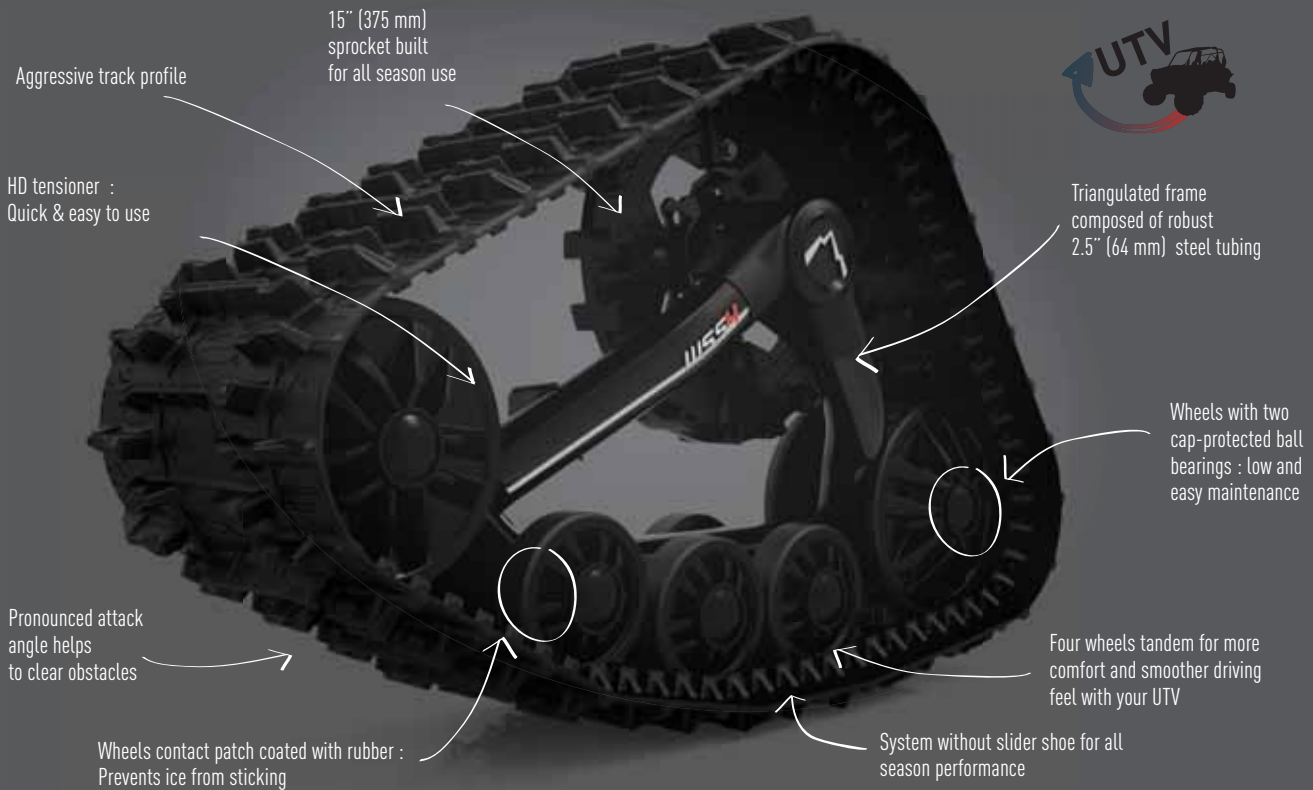

COMMANDER WSS4

THE «COMMANDER» IN CHIEF

REDEFINE AGILITY & CONTROL

You're driving your UTV and wish you could cross over this white snowbank alongside the path in the winter? Stop limiting yourself; drive a WSS4 "Commander"!
 No more boundaries, no more fear; the WSS4 will take you wherever you want with your friends or your equipment with an adrenalin bonus!