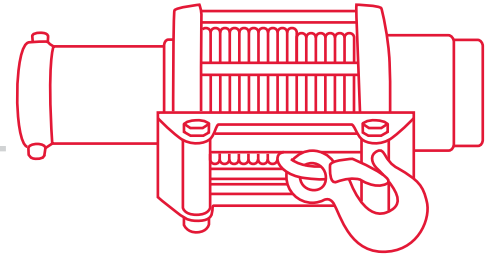

INDEX

WINCHES, MOUNTS & ACCESSORIES

BATTERY CABLES

KFI Products 402

DRAGON FIRE

Tow Straps 417

Winch Mounts 393

HIGH LIFTER