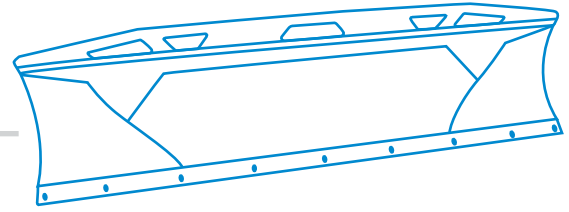

ALL-POWER	
Snowblower Motor.....	315
CLICK N GO	
Bucket Loader, CNG 2.....	277
Plastic Plow, CNG 2.....	276
Plow Accessories.....	289-290
Plow Actuator Motor.....	290
Plow Replacement Parts.....	291-293
Plow System Descriptions.....	274-278
Plow Systems, ATV.....	279-285
Plow Systems, UTV.....	286-289
FIRESTIK	
Plow Snow Marker.....	315
KFI PRODUCTS	
Plow Accessories.....	306-308
Plow Replacement Parts.....	308-309
Plow Systems, ATV.....	294-301
Plow Systems, UTV.....	302-306
KIMPEX	
Click N Go Plow Systems.....	274-293
Snowblower Replacement Parts.....	316-318
Snowblowers.....	316-318
KOLPIN	
Plow Accessories.....	313-314
Plow Systems, ATV.....	310-312
Plow Systems, UTV.....	310-312
PLOW SYSTEMS	
Click N Go, ATV.....	279-285
Click N Go, Replacement Parts.....	291-293
Click N Go, UTV.....	286-289
KFI Products, ATV.....	294-301
KFI Products, Replacement Parts.....	308-309
KFI Products, UTV.....	302-306
Kolpin, ATV.....	294-301
Kolpin, Replacement Parts.....	313-314
Kolpin, UTV.....	302-306
Snow Marker.....	315
SNOWBLOWERS	
Kimpex.....	316-318
Motors.....	315