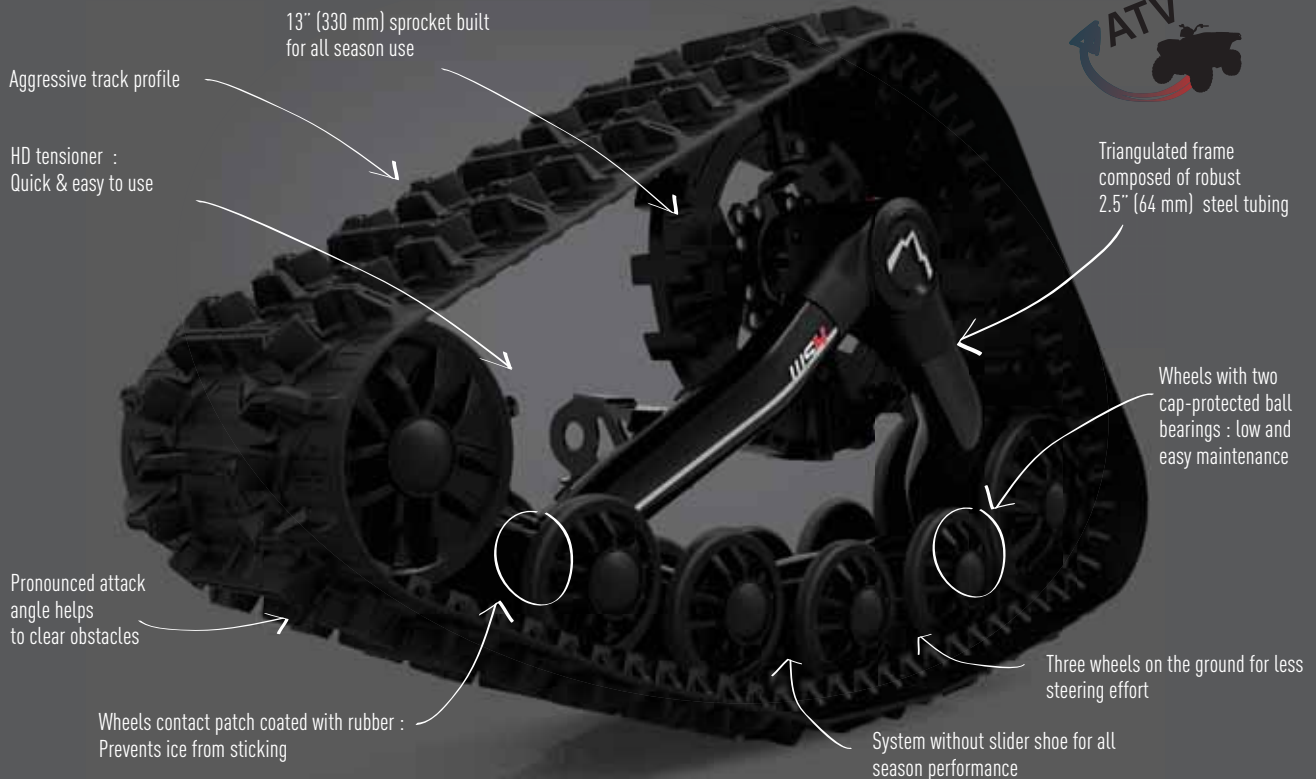

For those who see a track kit more as a working tool than a recreational accessory, here's the New Commander WS4 L-Ratio. Equipped with our 13 inch sprocket, allowing more power to the track, the commander WS4 L-Ratio will help you achieve your hardest job without compromising agility and control.