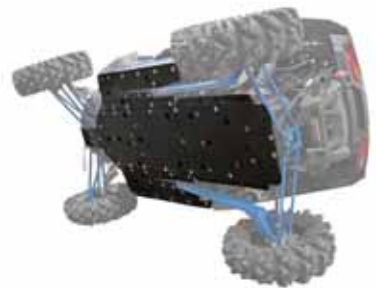

Skid Plates

With all its greatness, the machine has one great weakness, the skid plate - or lack of. Directly under the floor board is a wide open plastic piece that leaves you and your machine vulnerable to sticks and rocks that could puncture the hull. With SuperATV's extreme duty 1/2" UHMW (ultra high molecular weight) skid plate you'll get full front to back protection, leaving you worry free when hitting those gnarly trails.

Model	Year	Part No.	Code
Polaris			
Ranger Fullsize XP 570	2016	314410	(B)
Ranger Fullsize XP 570 Crew	2016	314411	(B)
Ranger Fullsize 900	14-17	314410	(B)
Ranger Fullsize 900 Crew	14-17	314411	(B)
RZR 1000 S	16-17	314415	(B)
RZR 1000 XP	16-17	314416	(B)
RZR 4 1000	16-17	314417	(B)
RZR 900	15-17	314415	(B)
RZR 900 S	15-17	314415	(B)
RZR 900 XC	15-17	314415	(B)
Ranger Fullsize XP 1000	2017	314410	(B)
Ranger Fullsize XP 1000 Crew	2017	314411	(B)
RZR XP 1000	14-15	314413	(B)
Ranger Fullsize Diesel	14-17	314410	(B)
Ranger Fullsize Diesel Crew	14-17	314411	(B)
RZR 4 Turbo	16-17	314417	(B)
RZR XP Turbo	16-17	314416	(B)