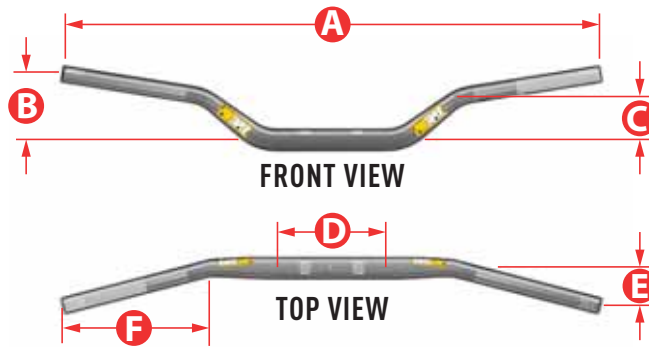

- 19 Trailer Parts & Acc.
- 20 Promotional Items

ATV Handguards & Grips

ProTaper Handlebars

- A** WIDTH
- B** HEIGHT
- C** RISE
- D** CLAMP AREA
- E** SWEEP
- F** CONTROL AREA

ALL DIMENSIONS ARE SHOWN IN MILLIMETERS (1IN=25.4MM)