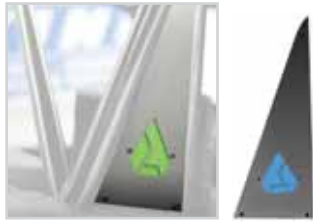

UTV Bumpers, Protection & Racks

UTV Body Protections

Striker B-Pillar Panel Kit

- Improves vehicle aesthetics
- Backing plates can be color coded to the vehicle
- Panels color matched to OEM charcoal metallic finish
- Easy to install design

Model	Year	Silver/Blue	Code	Price	Silver/Green	Code
Arctic Cat (Textron)						
Wildcat XX	All	392152	(B)		392153	(B)