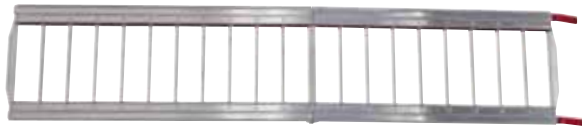

Loading Ramps

RUSH Packable Ramp

THE FIRST TRULY "PACKABLE" RAMPS! - Ordinary folding ramps, even when folded, present a storage problem when not in use. They may not fit in your trailer, they likely won't fit in the bed of your truck and they almost certainly won't fit inside your truck (where they are safe from theft). RUSH Packable Ramps, thanks to patented Double-Joint Technology, will fit where ordinary folding ramps won't!