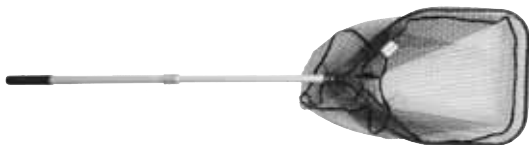

Telescopic Net

- Salmon/Northern pike telescopic net with rubberized big size mesh
- New tightening system
- Removable handle for easy transportation
- Net size: 22" x18" (55x45cm)
- Dept: 20" (50cm)
- Handle: 26" - 47" (66-120cm)

Part No.	Description	Code
033344	Telescopic Net	C