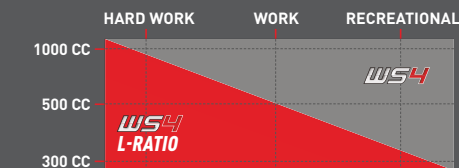

WS4 LOW RATIO SPECIFICATIONS	
Width	292 mm / 11.5" front, 303.2 mm / 13" rear
Length	2460 mm / 97" front, 2540 mm / 100" rear
Weight (without mount kit)	32 kg / 72 lb. front, 34 kg / 75 lb. rear
Frame	Steel
Lug height	25 mm / 1.00" front, 32 mm / 1.25" rear
Drive type	Internal
Flotation surface	1.32 m ² / 2045 in ² (total = 0.61 m ² / 945 in ² front & 0.71 m ² / 1100 in ² rear)
Ground clearance	Increase of 125 mm / 5"
Speed loss	45%
Initial installation time	1,5 hours
Subsequent installation time	30 minutes
Applications	ATV only