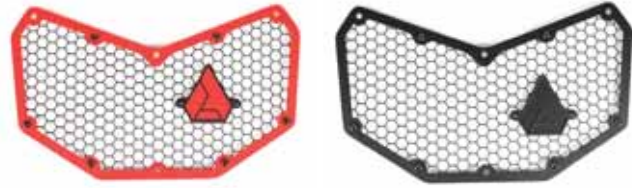

UTV Body Protections

Hellfire Grill

- Replaces plastic OEM grill
- Aggressive Assault Industries combat styling
- Made from high strength aluminum and steel
- Easy bolt-on Installation

Model	Year	Color	Part No.	Code
Can-Am				
Maverick X3/ X Ds/ X Rs	All	Black	392136	(B)
		Can-Am Red	392137	(B)
		White	392138	(B)
		Blue	392139	(B)
		Yellow	392140	(B)
	17-19	Red	392476	(B)
Polaris				
General	All	Blue	392141	(B)
		Red	392142	(B)
		Orange	392143	(B)
		Silver	392144	(B)

Grill with Camera Mount

- Fits Hellfire grills
- Durable metal construction
- Powder coated Black
- Lightweight
- Easy to install