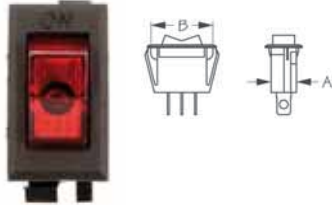

LED Lights & Flashlights

Light Switches

Rocker Switches

Stamped brass/molded bakelite.
12 Volt, 15 Amp. A = 1/2", B = 1-1/8".