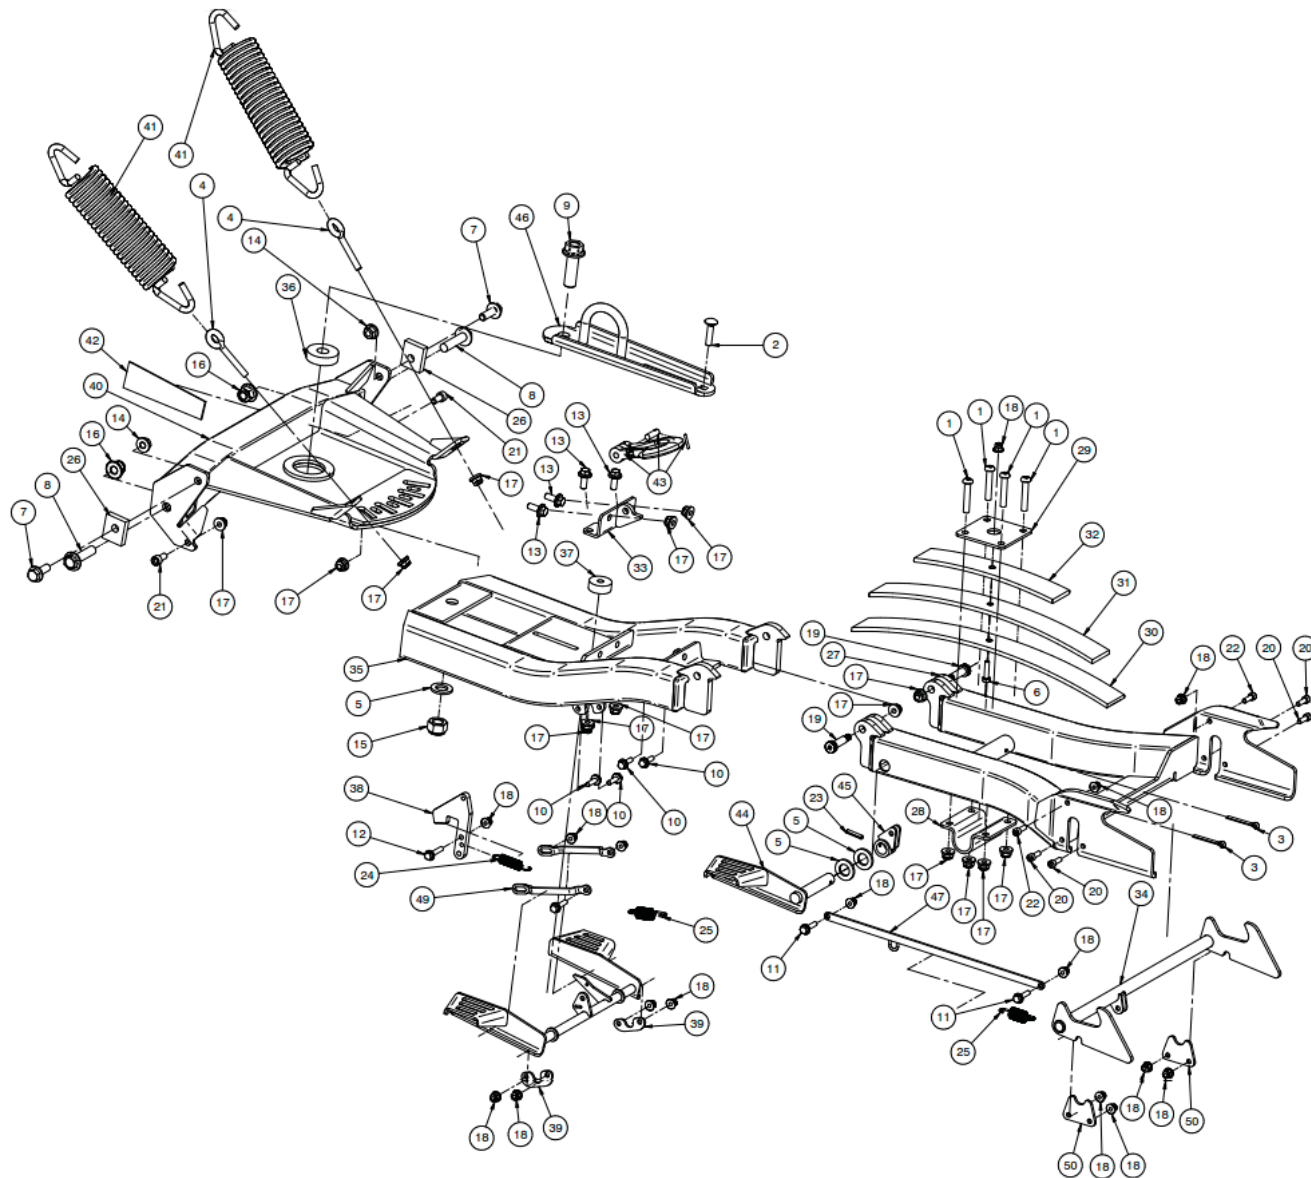

Replacement Parts for Click n Go Push Frame

CLICKnGO²

- 01 UTV Windshields, Mirrors & Acc.
- 02 UTV Roofs, Doors & Cabs
- 03 UTV Bumpers, Protection & Racks
- 04 ATV Windshields, Mirrors & Acc.
- 05 ATV Bumpers, Protection & Racks
- 06 ATV Handguards & Grips
- 07 Trunks, Boxes & Luggages
- **08 Plows & Snowblowers**
- 09 Tracks
- 10 Heated Grips & Winter Acc.
- 11 Winches, Mounts & Acc.
- 12 Audio & Communication
- 13 LED Lights & Flashlights
- 14 Computers, Gauges & Acc.
- 15 Implements, Utility Trailers & Hitches
- 16 Boots, Clothing & Masks
- 17 Hunting, Fishing & Outdoorsing Acc.
- 18 Tools
- 19 Trailer Parts & Acc.
- 20 Promotional items

Replacement Parts for CnG² Push Frame (373950)

Reference No.	Part No.	Description	Code
4-17-41	373962	Spring Kit Click n Go² (Qty 1)	C
7-8-14-16-17-21-26-40-42	373963 / 374963*	Pivot Kit Click n Go²	C
35	373964	Sub Frame forward Piece Click n Go²	C
2-5-9-15-17-36-37-46	373965	Pivot Hardware Click n Go²	C
10-11-12-18-24-38-39-48-49	373967	Pivot Angle Release Click n Go²	C
3-13-19-27	373968	Sub Frame Rear Piece Click n Go²	C
5-23-44-45	373969	Sub Frame Pedal Click n Go²	C
11-18-25-47	373970	Hardware for Sub Frame Pedal Click n Go²	C
18-20-22-34-50	373971	Release System Click n Go²	C
1-11-17-18-28-29-30-31-32	373972	Leaf Spring kit Click n Go²	C
38	373941	Lock rotation Click n Go²	C
24-25	373915	Spring Kit Click n Go²	C
7-8-14-16-17-21-26	373938	Hardware pivot kit CnG²	C

*UTV