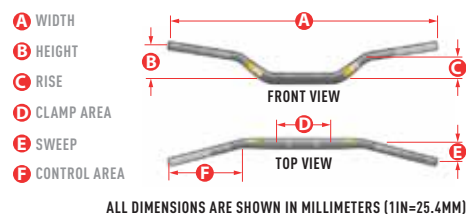

Handlebar Seven Eighths (SE)

- Made from 5mm, proprietary, 2000 series T6 aluminum alloy
- Cross bar made from cold forged aluminum
- Cross bar clamps CNC machined from 6061 aluminum and adhered with aerospace quality polymer
- High tech, stress relieved, shot peen and anodized finish for unmatched durability
- Left side knurling provides maximum grip traction
- Chemically applied graphics are scratch and peel resistant
- End plugs help keep the elements out of the handlebar tubing and aid in longer grip life
- Weighs only 1.8 pounds (820 grams) w/o pad