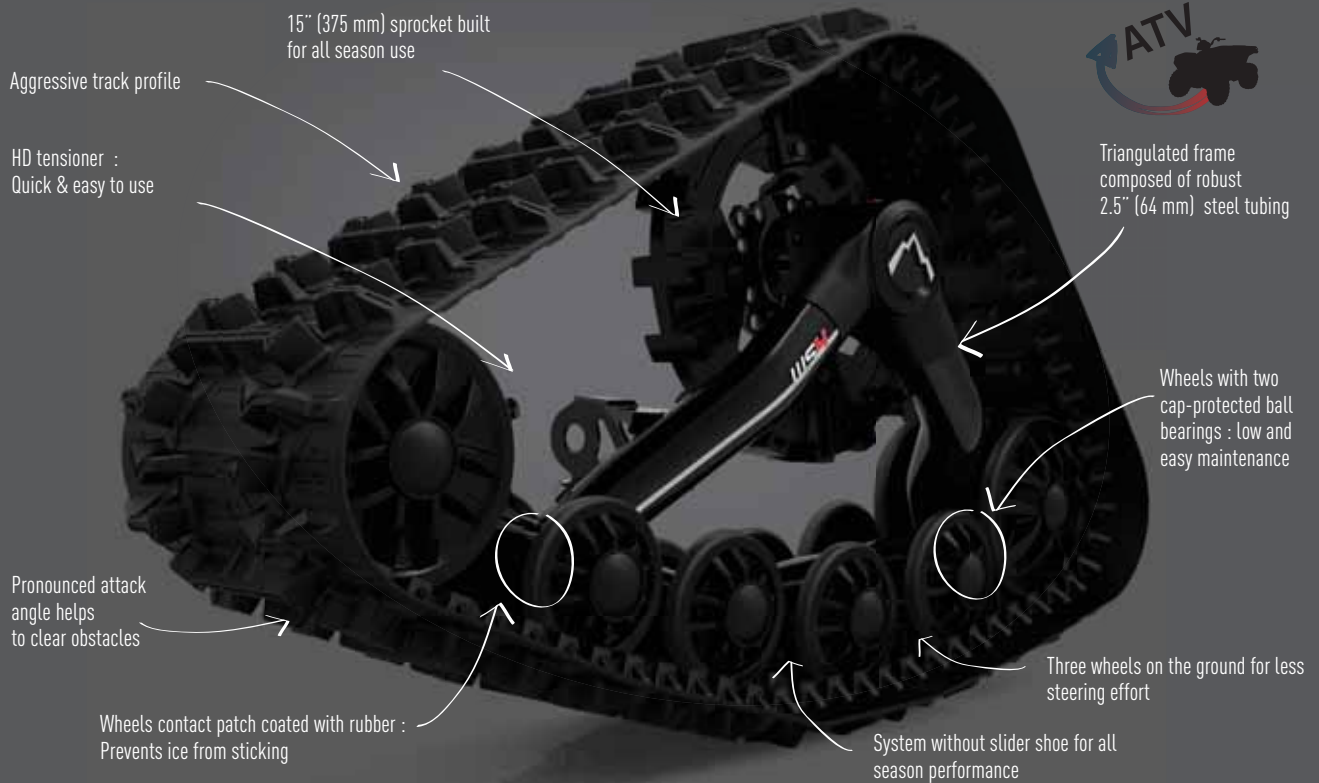

COMMANDER **WS4**

THE «COMMANDER» IN CHIEF

REDEFINE AGILITY & CONTROL

The WS4 is the logical continuation of our "Commander" series, with reduced driving effort, decreased vibration and same traction capability as always for the best performance in all 4 seasons. Of course, the same sturdiness is maintained through a 2.5" tubular frame and an overall lightweight necessary to surf on snow.

Why limit yourself when you could drive a WS4 "Commander"!

WS4 SPECIFICATIONS	
Width	292 mm / 11.5" front, 303.2 mm / 13" rear
Length	2460 mm / 97" front, 2540 mm / 100" rear
Weight (without mount kit)	32 kg / 72 lb. front, 34 kg / 75 lb. rear
Frame	Steel
Lug height	25 mm / 1.00" front, 32 mm / 1.25" rear
Drive type	Internal
Flotation surface	1.32 m² / 2045 in² (total = 0.61 m² / 945 in² front & 0.71 m² / 1100 in² rear)
Ground clearance	Increase of 125 mm / 5"
Speed loss	35%
Initial installation time	1,5 hours
Subsequent installation time	30 minutes
Applications	ATV only

WS4 USER'S GUIDE				TIRE	
Snow		Off Snow		Snow	Off Snow
Deep	*****	Marshland	*****	Deep	*
Moderate	*****	Mud	*****	Moderate	**
Path	*****	Sand	*****	Path	*****
Springtime	*****	Dirt road	****	Springtime	***
		Gravel	****		
		Asphalt	*****		

***** Optimum usage
* Non-recommended usage

Models	DPS module code
Outlander G1	715000969
Outlander G2	715001202
Outlander L	715001202
Renegade G2	715001202

This module corrects the speedometer of your ATV when it is on WS4 tracks