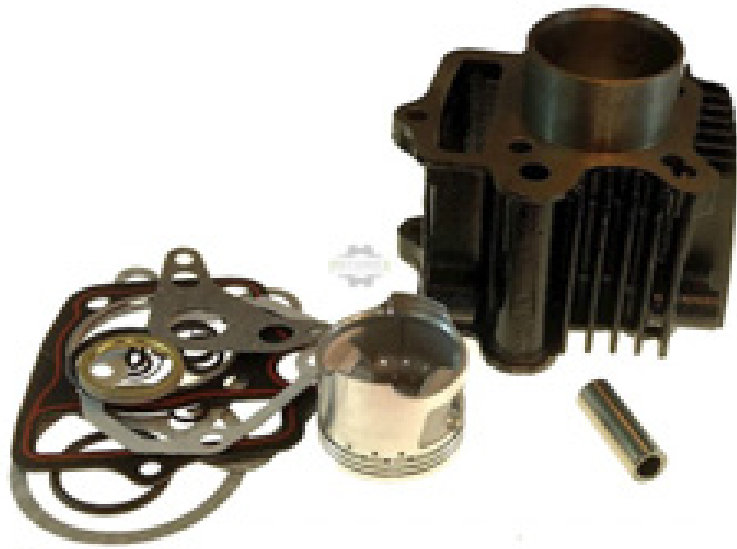

ENGINE PARTS