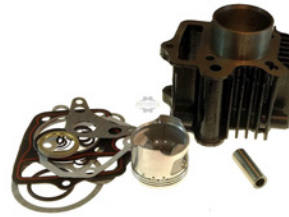

Cyl. Block Assy, H-50

Part #: 60-0100

Fitment:
Fits: 50cc
Engine Type: HORIZONTAL
STYLE

Specs:
Fits: 50cc, 4-Stroke
Horizontal Engines
Includes:
Cylinder Block
See Web for complete specs

Distributor Part #'s:

Gamma #: *Not Available
Kimpex #: 217913
WPS #: Not Available