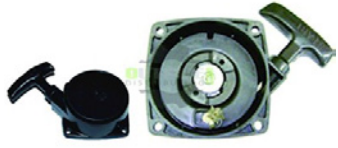

Recoil, 2-Stroke 33-49cc

Part #: 07-0305

Fitment:
Fits: 33-49cc
Engine Type: X-STYLE

Specs:
Mounting: 4-bolts (M6), Bolts not included
Cogs/Helix: 2-Tooth, see images
LENGTH: 3.25"
See Web for complete specs

Distributor Part #'s:

Gamma #: 74-00553
Kimpex #: 217088
WPS #: 609-1311