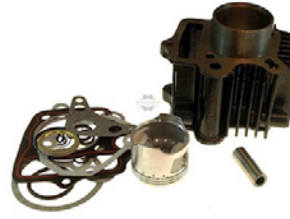

Cyl. Block Assy, H-125 54mm

Part #: 60-0104

Fitment:
Fits: 125cc
Engine Type: HORIZONTAL
STYLE

Specs:
Fits: 125cc 54mm, 4-Stroke
Horizontal Engines
Includes:
Cylinder Block
See Web for complete specs

Distributor Part #'s:
Gamma #: *Not Available
Kimpex #: 217918
WPS #: Not Available