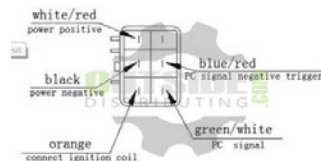

CDI Box, 4S 250-300cc

Part #: 08-0152B

Fitment:
Fits: 250-300cc
Engine Type: VERTICAL (4-STROKE) JS250

Specs:
Pin Count: 7 (See Connector Info.)
Wire Length: 5" * Approx.
Connector Type: 2
Connector Version
See Web for complete specs

Distributor Part #'s:

Gamma #: 83-00512
Kimpex #: 217479
WPS #: 609-0930

CDI Box, 4S, 250-300cc

Part #: 08-0153

Fitment:
Fits: 250-300cc
Engine Type: VOG

Specs:
Pin Count: 8
Connector Type: Single Connector
Bolt Holes: 2
See Web for complete specs

Distributor Part #'s:

Gamma #: 83-00511
Kimpex #: 217109
WPS #: 609-0931