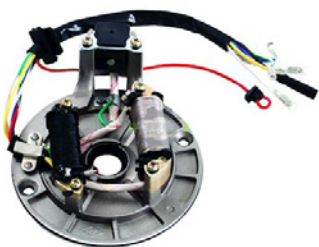

Stator/Magneto, 2-Coil

Part #: 08-0200

Fitment:
Fits: Various Sizes
Engine Type: HORIZONTAL
STYLE

Specs:
Coils: 2
Wires: 5+1 Loose Wire (2
Male Connectors / 4 Female
Connectors)**
Pickup: Included
(Connected)
See Web for complete specs

Distributor Part #'s:

Gamma #: 89-00510
Kimpex #: 217110
WPS #: 609-1502