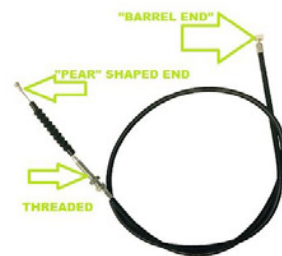

Brake Cable, B1 Type

Part #: B1-440

Fitment:

Fits: Various Sizes
 Engine Type: UNIVERSAL FIT

Distributor Part #'s:

Gamma #: 61-00521
 Kimpex #: 217215
 WPS #: 609-2051

Specs:

Type: B1 Style Brake Cable
 Housing Sleeve Length: 1120mm / 44"
 Length Past Housing Sleeve: 90mm / 3.5"
 See Web for complete specs