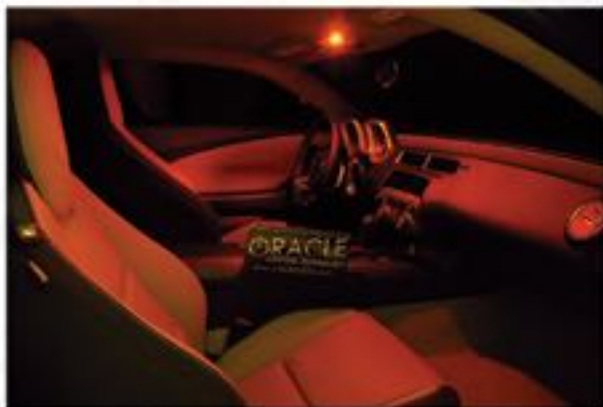

INTERIOR LED REPLACEMENTS

ORACLE Interior LED Replacement Bulbs are designed with quality and ease-of-use in mind. We maintain the factory bulb specifications so that we can insure that the LED bulb installs as easy as the factory bulb that you remove. Our wallet-friendly 1-Chip LEDs are great for projects with a small budget while our 3-Chip LEDs blow away any competitor in terms of quality and brightness. Our Dual-Polarity IC ensures the LEDs will work regardless of the direction of placement.