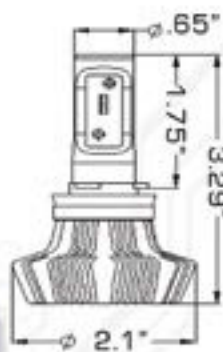

9007 LED HEADLIGHT BULBS

Part# 5241

H7 LED HEADLIGHT BULBS

Part# 5232

H8 LED HEADLIGHT BULBS

Part# 5233

H10 LED HEADLIGHT BULBS

Part# 5234