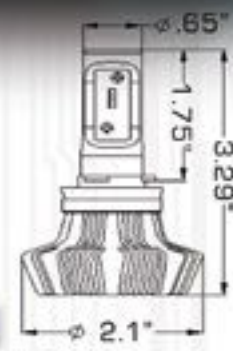

9006 LED HEADLIGHT BULBS

Part# 5240