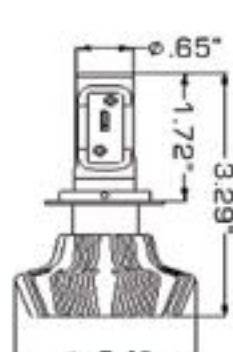

4000 LM LED HEADLIGHT BULB REPLACEMENTS

NEW

- EASY DIY INSTALLATION
- NO FLICKERING/FLASHING
- NON-GLARE-ENGINEERING
- EXTENDED DURABILITY
- EFFICIENT LIGHTING
- CAN-BUS COMPATIBLE
- SELF REGULATED COOLING
- LESS POINTS OF FAILURE
- INSTANT START-UP LIGHT
- NO RELAY HARNESS NEEDED
- NO HIGH-DRAW IGNITION
- COMPLIANT 6500K COLOR
- LESS AMP/POWER DRAW
- ONE BULB HIGH/LOW BEAM
- TWO YEAR WARRANTY

FULLY ADJUSTABLE CHUCK
ANGLE ALLOWS FOR PRECISE
HEADLIGHT FITMENT

50 LUXON 225 LED CHIPS
OFFER 150% MORE BRIGHTNESS
& 4,000 LUMEN OUTPUT

OVERALL SMALLER LED
DRIVER DESIGNED FOR
EASIER INSTALLATION

ADJUSTABLE HEAT SINK ALLOWS
FOR HEADLIGHT CLEARANCE
ISSUES

Part# 5238

Part# 5235

Part# 5240

Part# 5238

Part# 5241

Part# 5232