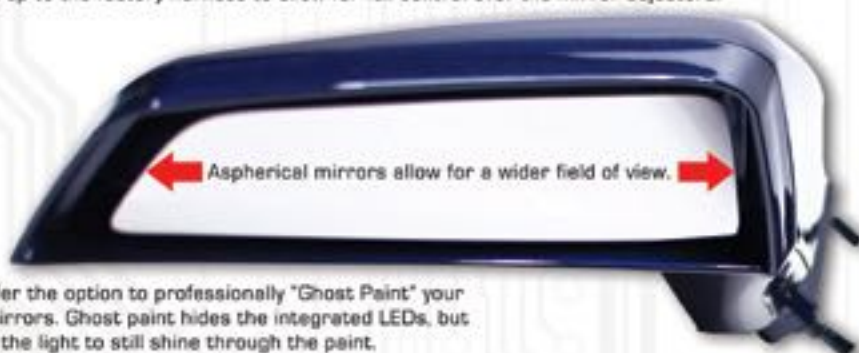

CONCEPT SIDE MIRRORS

Full functioning integrated amber LED's can be used as parking lights and turn signals. Inside components allow for full control over power mirror adjusters.

5TH GEN CAMARO CONCEPT SIDE MIRRORS

Part Series# Starting at 2980

The ORACLE Camaro Concept Side Mirror takes the design from the 2009 Camaro Concept Car. The design is sleeker for a more aerodynamic look. The integrated LED's inside the mirrors can be used as both turn signals and parking lights. An aspherical mirror is added for a wider field of view, so no visibility is compromised. These are plug & play design and hook right up to the factory harness to allow for full control over the mirror adjusters. The mirrors can be custom painted to match any factory GM color.

- Modeled after the Camaro Concept Car
- Aerodynamic Sleek Design
- Integrated LED Marker Lights
- Aspherical Mirror Glass
- Fits 2010-2014 Camaro Models
- Total 2 PCS- Driver & Passenger
- Connects to Factory Harness

Aspherical mirrors allow for a wider field of view.

Dual Intensity allows the integrated LEDs to act as a supplement turn signal for your vehicle, when your turn indicators are activated.

We offer the option to professionally "Ghost Paint" your side mirrors. Ghost paint hides the integrated LEDs, but allows the light to still shine through the paint.

NEW

CORVETTE C6 CONCEPT SIDE MIRRORS

Part Series# Starting at 3801