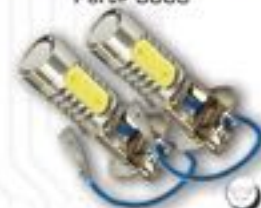

9005 SMD
Part# 3603

H10 SMD
Part# 3601

H1 PLASMA
Part# 3623

H1 SMD
Part# 3609

H3 PLASMA
Part# 3622

LED TAIL LIGHT BULB REPLACEMENTS

3156 SPIDER
Part# 5102

3157 SPIDER
Part# 5104