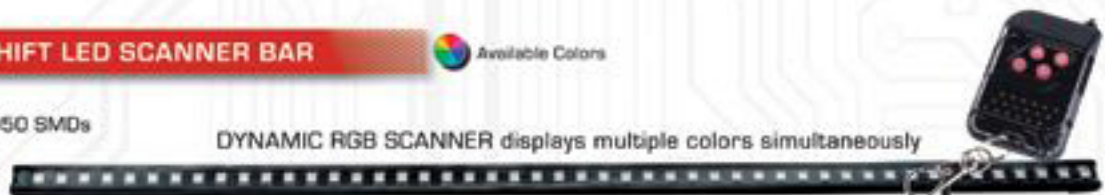

22" V2 DYNAMIC COLORSHIFT LED SCANNER BAR

Part# 2042

- 48 ColorSHIFT® Super Bright 5050 SMDs
- Dynamic Color Meshing Displays
- Easy 2 Wire + and - Installation
- Includes Wireless Controller
- 22" Overall Length
- 1 Year Warranty