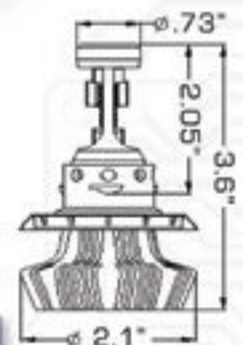

H16 LED HEADLIGHT BULBS

Part# 5237