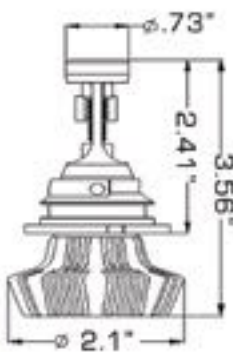

H7 LED HEADLIGHT BULBS

Part# 5232