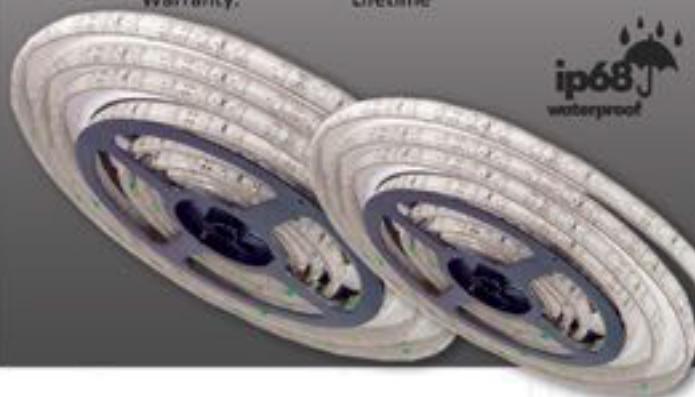

Part# 4227-333

LED Type:	5050 RGB SMDs
Quantity:	2 x 4', 2 x 6' Strips
Input:	Direct 12V Wiring
Wattage:	1.5W per Foot
Backing:	3M Adhesive
Waterproof Rating:	IP68
Customization:	Can be cut to smaller lengths
Warranty:	Lifetime

COLORSHIFT