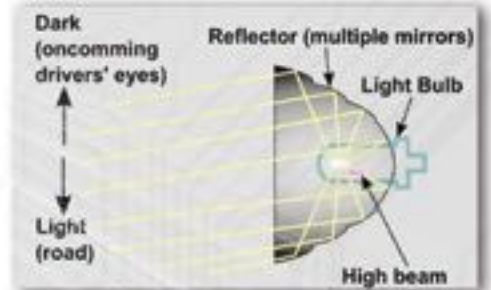

ORACLE bulbs are engineered to replicate the effects of the factory bulb and maintain accurate bulb geometry which puts light on the road instead of into on-coming traffic.