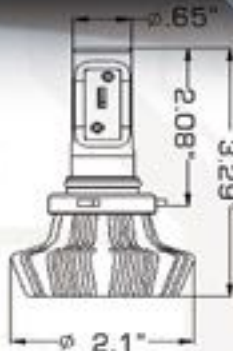

H11 LED HEADLIGHT BULBS

Part# 5235