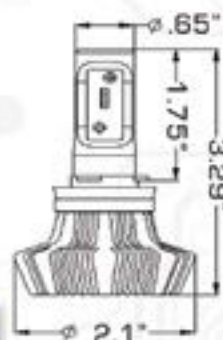

H4 LED HEADLIGHT BULBS

Part# 5231

H13 LED HEADLIGHT BULBS

Part# 5236

H16 LED HEADLIGHT BULBS

Part# 5237

9012 LED HEADLIGHT BULBS

Part# 5242