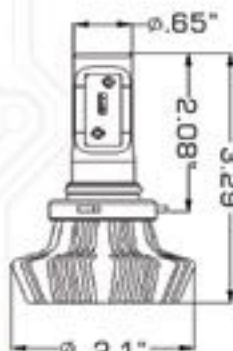

9005 LED HEADLIGHT BULBS

Part# 5238

H11 LED HEADLIGHT BULBS

Part# 5235

9006 LED HEADLIGHT BULBS

Part# 5240

9004 LED HEADLIGHT BULBS

Part# 5238