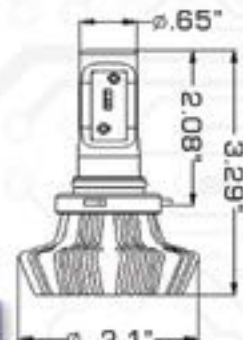

H4 LED HEADLIGHT BULBS

Part# 5231

H13 LED HEADLIGHT BULBS

Part# 5236

H16 LED HEADLIGHT BULBS

Part# 5237

9012 LED HEADLIGHT BULBS

Part# 5242