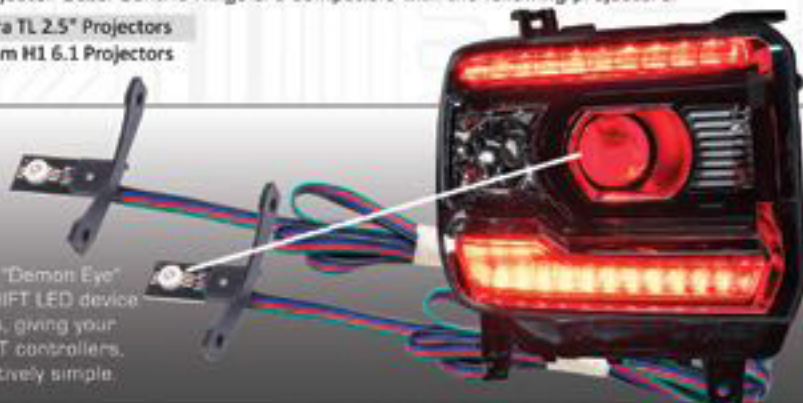

ORACLE Projector Bezel Centric Rings are compatible with the following projectors:

- ORACLE Acura TL 2.5" Projectors
- ORACLE 70mm H1 6.1 Projectors

COLORSHIFT DEMON EYE KIT

Part# 8529-333

Take your projectors to the next level with the new ORACLE "Demon Eye" ColorSHIFT Projector Illumination Kit. This powerful ColorSHIFT LED device will allow you to illuminate or backlight your projector lenses, giving your vehicle the "Demon Eye" look. By using one of our ColorSHIFT controllers, you can change colors at your command. Installation is relatively simple.

INTERIOR FLEXIBLE LED STRIP

SIDE FIRING FLEXIBLE LED STRIP

The light output on these strips display sideways instead of forwards. Meant to be placed in areas where you don't want the led strip to be visible, but want the light to peek through. Good for tight areas and small enclosures. The side-firing LED strip is used in applications where the light needs to shine parallel with the mounting surface rather than perpendicular with the mounting surface like normal LED strip.