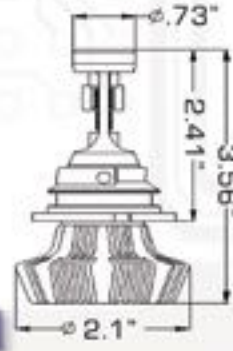

9005 LED HEADLIGHT BULBS

Part# 5238

H11 LED HEADLIGHT BULBS

Part# 5235

9006 LED HEADLIGHT BULBS

Part# 5240

9004 LED HEADLIGHT BULBS

Part# 5238