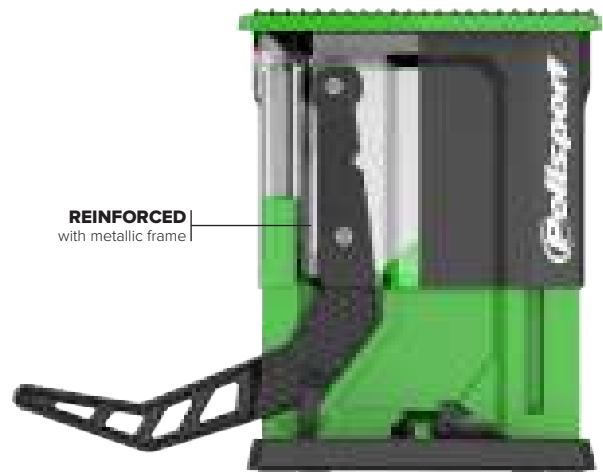

FUNCTIONAL POCKETS
to store tools