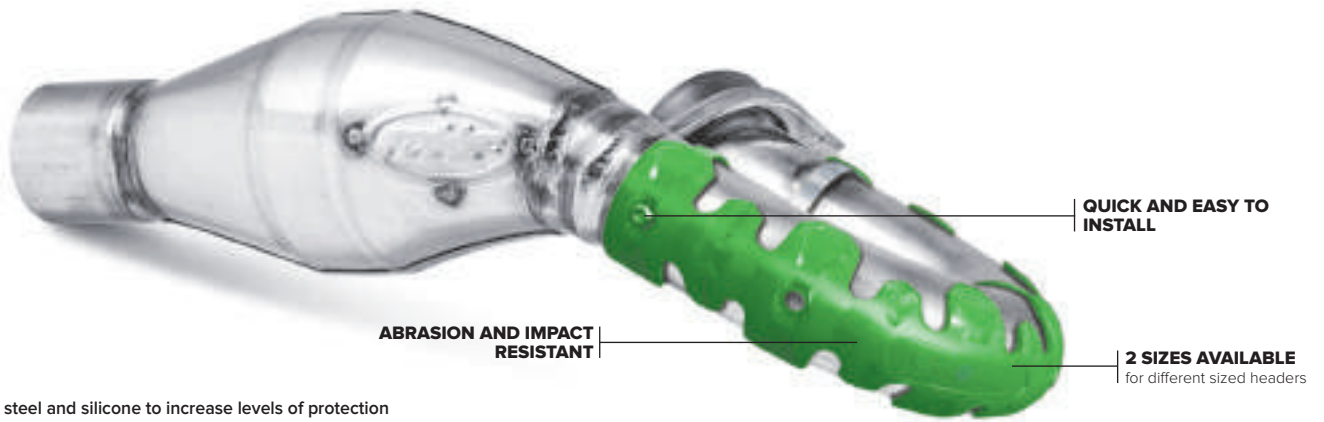

ARMADILLO HEAD PIPE GUARD | NEW PART |

PERFORMANCE PART

FEATURES

Blend of Stainless steel and silicone to increase levels of protection

The use of elastomer reduces vibrations and noise

Resistant to head pipe high temperatures