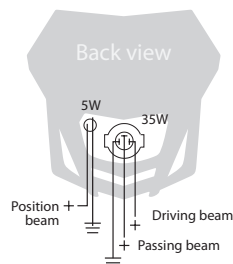

WIRING DIAGRAM

PACKAGING DETAILS

LMX	725 g / 1.60 lb	Blister ⊗ 6 (master box)

SPARE PARTS AVAILABLE > P. 37

ECE | DOT | SAE