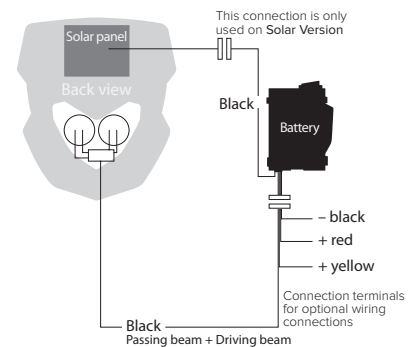

WIRING DIAGRAM

Standard / Solar Version