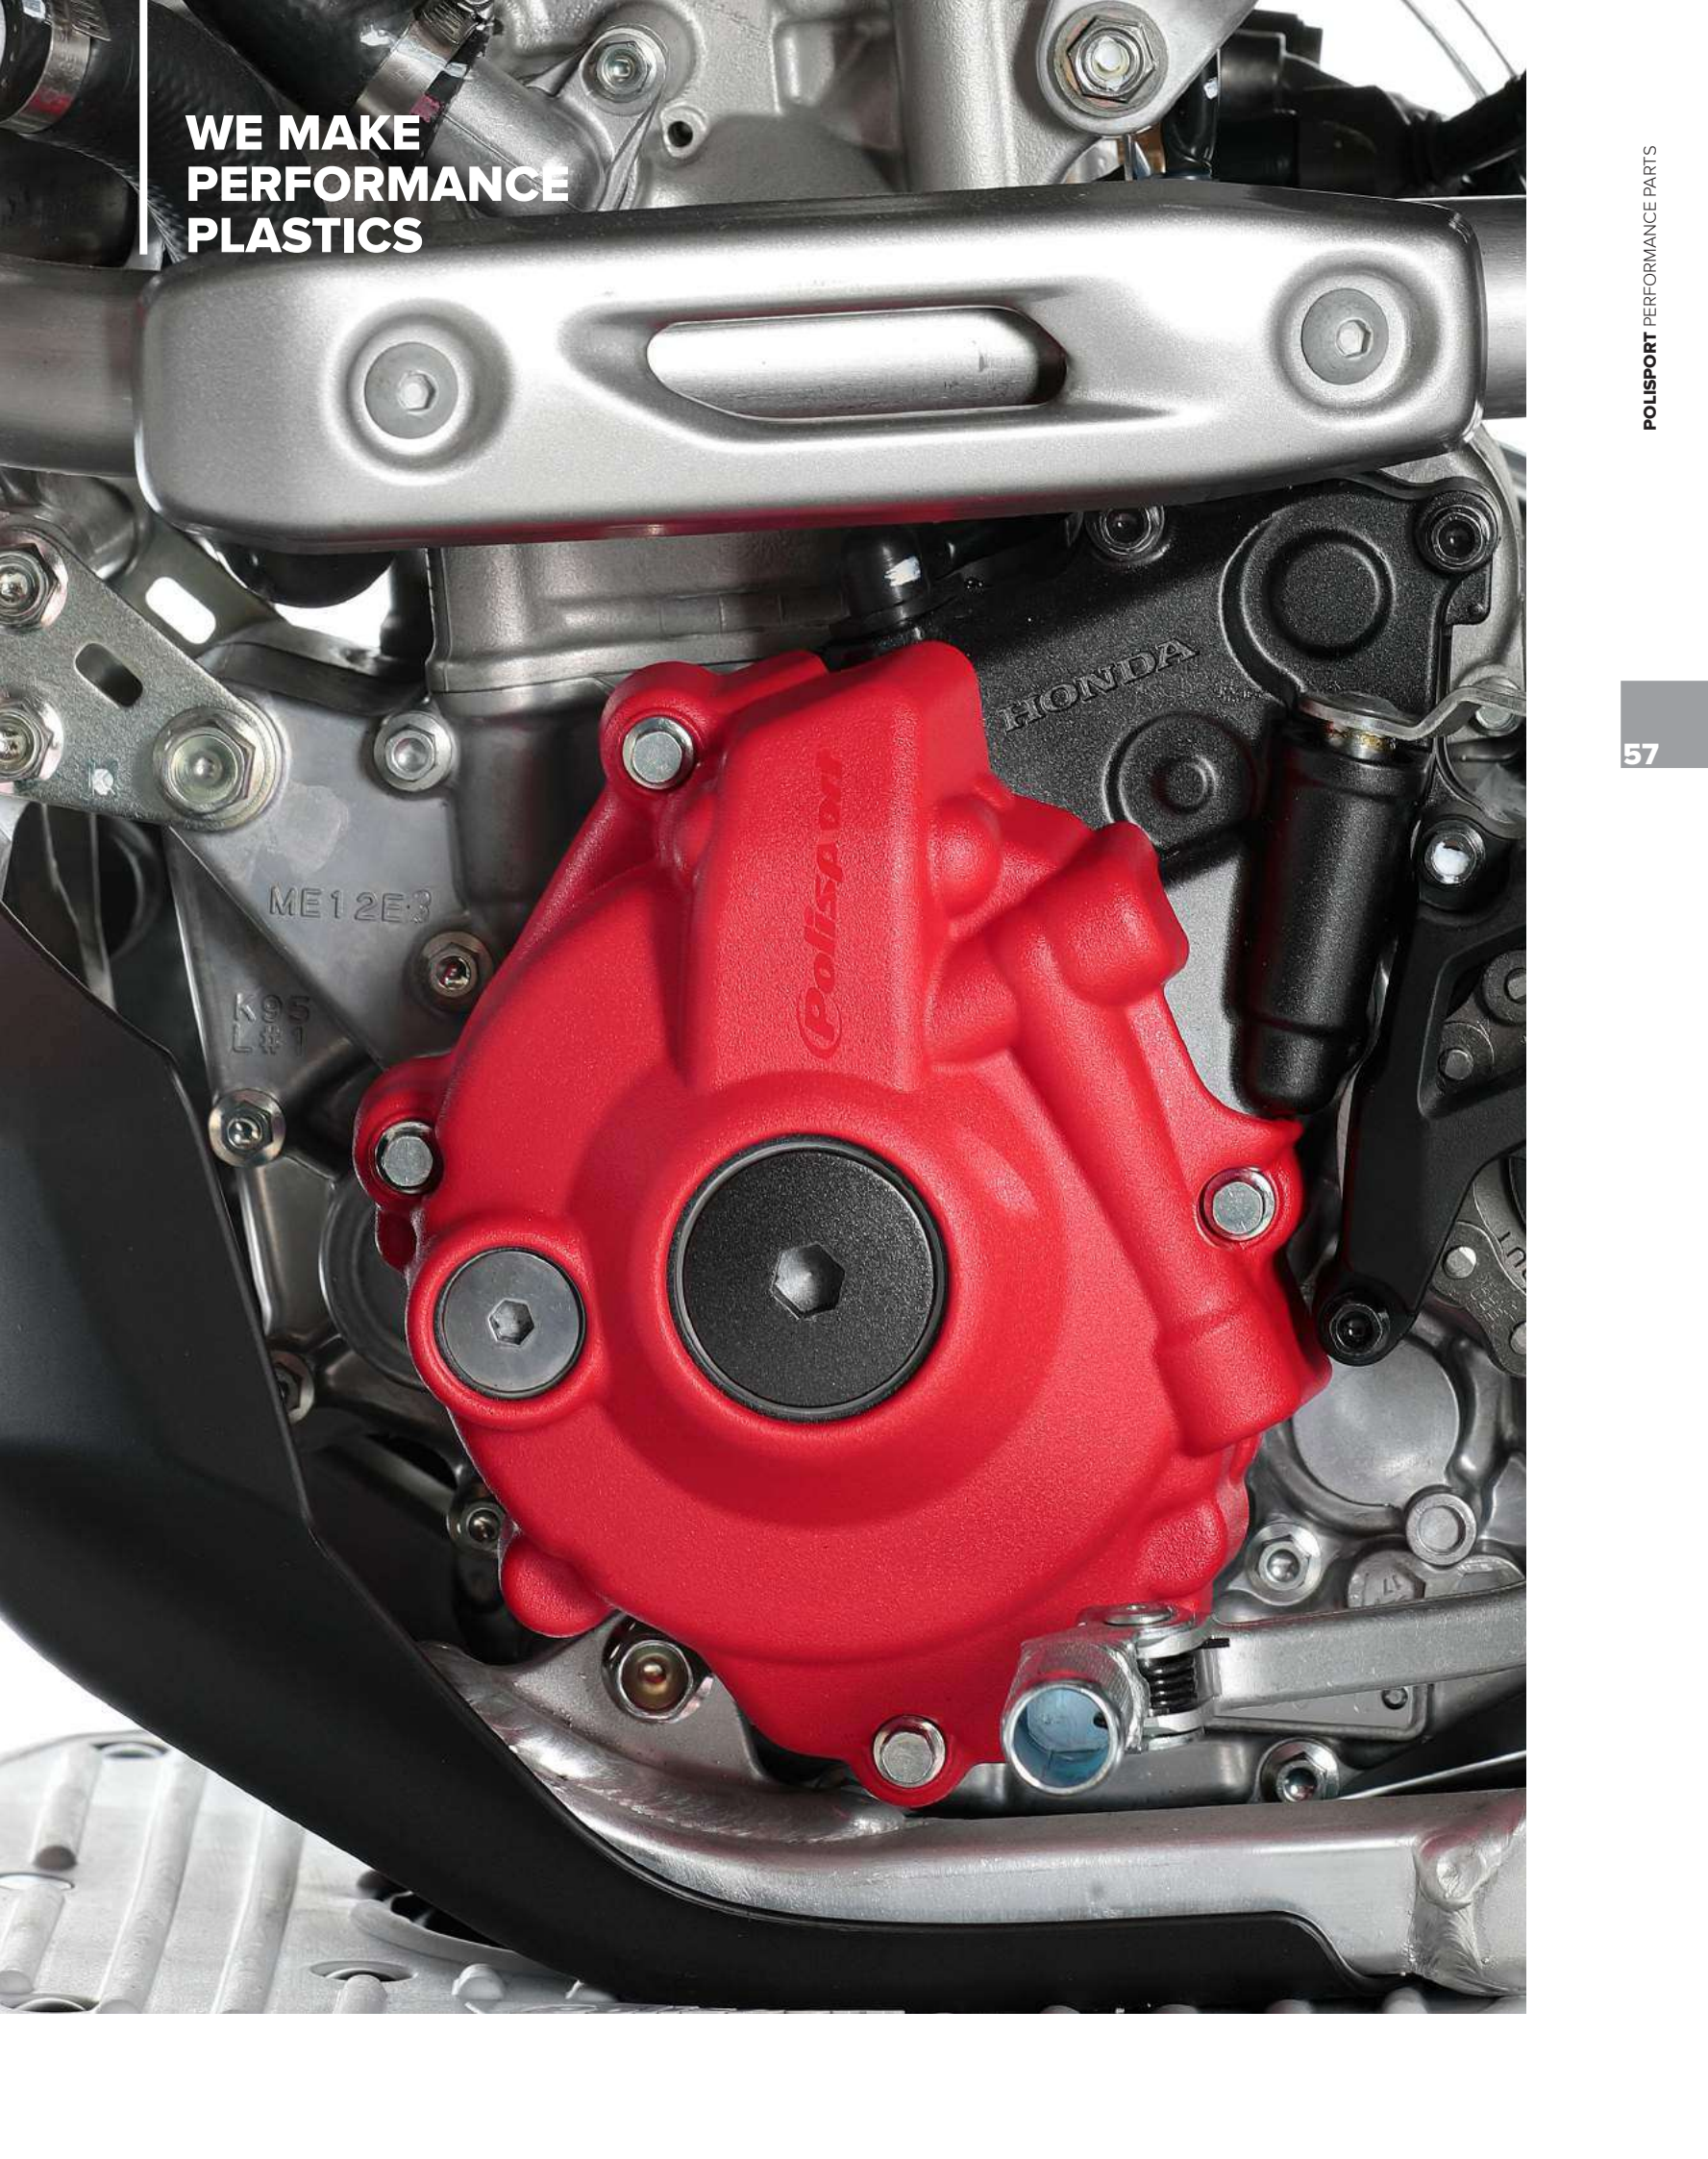

**WE MAKE
PERFORMANCE
PLASTICS**