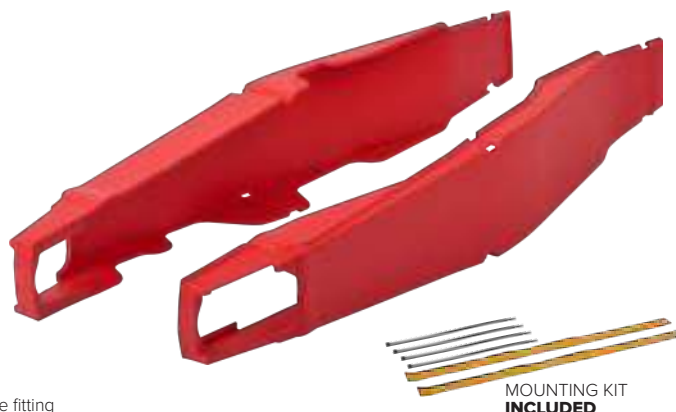

SWINGARM PROTECTORS

PERFORMANCE PART

FEATURES

- Hard shell in hard and resistant pa6 (polyamide)
- Abrasion and impact resistant
- Perfect fit
- Easy to install
- Lightweight
- All parts needed for installation included
- Adhesive foam to reduce vibration and enhance the fitting
- Wide and strong plastic cable ties
- KTM and Husqvarna part works after removing the chain protection