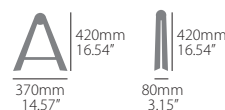

BIKE STAND

FOLDABLE PIT BIKE STAND

FEATURES

Folding design. Space saving

Easy to carry

Highly resistant

Up to 552 pounds / 250 kg

Anti-slip top to grip the bike's frame

Bi-material: polypropylene and rubber

Injection molded rubber

FIM Motocross World Championship Official Podium Bike Stand

Graphics: Polisport painted and raised logo

PARTS INCLUDED

1 bike stand

PACKAGING DETAILS

Packed in printed box

Weight: 3,7 kg / 8.16 lb

☞ 5 (master box)

OFFICIAL SPONSOR

TRIPOD

FOLDABLE PIT SIDE STAND

FEATURES

Folding design

Space saving

Highly resistant

Easy to carry

Raised Polisport logo

PARTS INCLUDED

1 Tripod pit side stand

Bolt/spacers for: Ø10, Ø14 and Ø18mm rear wheel inner diameter axles

PACKAGING DETAILS

Weight: 850 g / 1.87 lb

☞ 12 (master box)

ORANGE TRIPOD DOES NOT INCLUDE THE Ø14 BUSHING