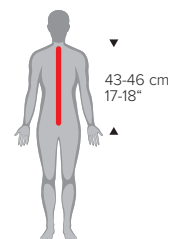

PACKAGING DETAILS

PHANTOM PRO	8003900001	nardo grey	925 g / 2 lb	Plastic bag 10 (master box)