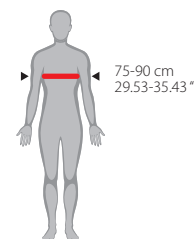

PACKAGING DETAILS

PHANTOM LITE	Color	Weight	Quantity
8003700001	black	745 g / 1.64 lb	Plastic bag 10 (master box)
8003700002	white		
8003700003	orange ktm		
8003700007	yellow flo