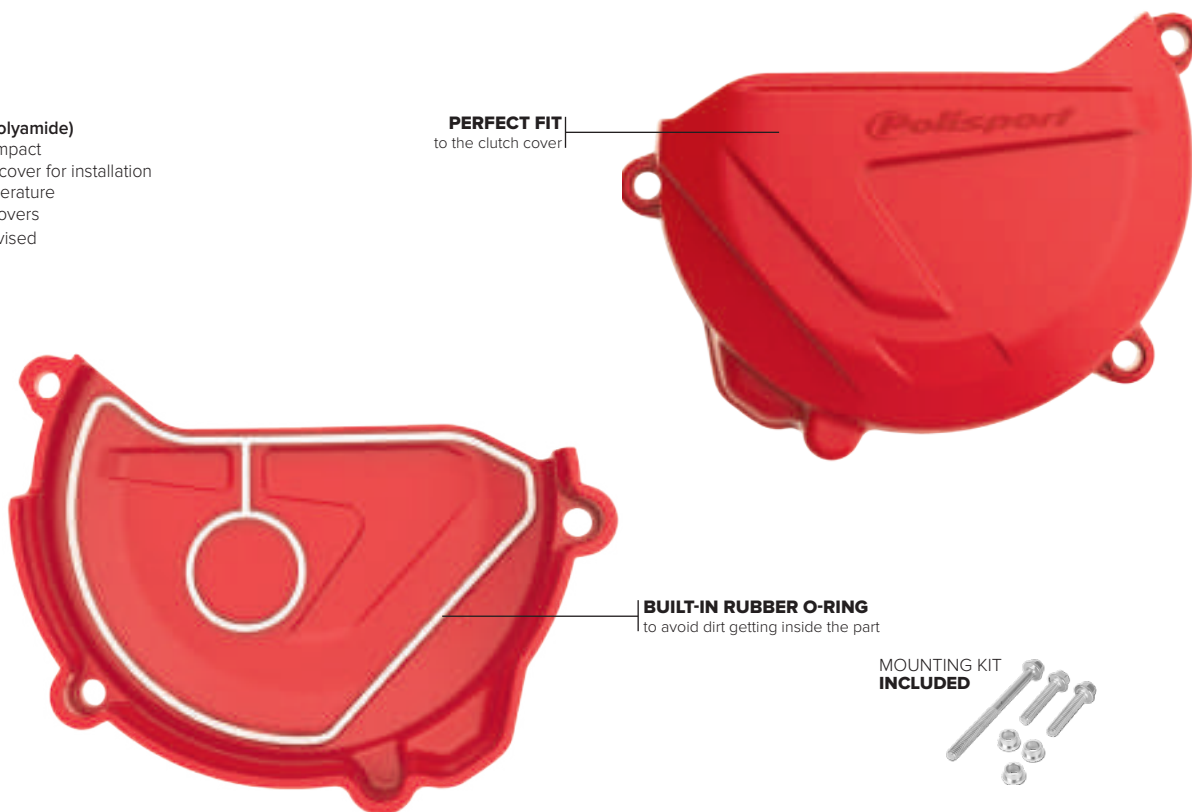

CLUTCH COVER PROTECTOR

NEW MODELS

PERFORMANCE PART

FEATURES

- Abrasion and impact resistant
- Easy and intuitive installation
- Hard shell in hard resistant PA6 (polyamide)
- Optimum protection against rocks impact
- No need to disassemble the clutch cover for installation
- Resistance to high continuous temperature
- Compatible only with stock clutch covers
- Periodical cleaning and removal advised
- Polisport exclusive design

PARTS INCLUDED

- 1 Clutch Cover Protector
- 1 Mounting Kit

PACKAGING DETAILS

- Packed in Blister
- Weight = 95 g / 0.21 lb

YAMAHA

YZ125	08-20	BK	8463600001	7
		BL-Y98	8463600002	7
YZ250	04-20	BK	8463700001	7
		BL-Y98	8463700002	7
YZ250X	17-20	BK	8463700001	7
		BL-Y98	8463700002	7
YZ250F	14-18	BK	8454900001	7
		BL-Y98	8454900002	7
	NEW 19-20	BK	8471200001	10
		BL-Y98	8471200002	10
WR250F	15-17	BK	8454900001	7
		BL-Y98	8454900002	7
YZ250FX	18-20	BK	8454900001	7
		BL-Y98	8454900002	7
YZ450F	11-20	BK	8458400001	7
		BL-Y98	8458400002	7
YZ450FX	16-20	BK	8458400001	7
		BL-Y98	8458400002	7
WR450F	09-15	BK	8455000001	7
		BL-Y98	8455000002	7
	16-20	BK	8458400001	7
		BL-Y98	8458400002	7

KAWASAKI

KX250F	09-20	BK	8435800001	7
		GR-05	8435800002	7
KX450F	06-15	BK	8440700001	7
		GR-05	8440700002	7
	16-18	BK	8454500001	7
		GR-05	8454500002	7

HONDA

CRF250R	10;13-17	BK	8441100001	7
		R-CR4	8441100002	7
		BK	8465700001	7
		R-CR4	8465700002	7
CRF250RX	NEW 19-20	BK	8465700001	7
		R-CR4	8465700002	7
CRF450R	10-16	BK	8446900001	7
		R-CR4	8446900002	7
		BK	8462800001	10
		R-CR4	8462800002	10
CRF450RX	17-20	BK	8462800001	10
		R-CR4	8462800002	10

SUZUKI

RMZ250	07-18	BK	8447500001	7
		Y-05	8447500002	7
RMZ450	11-17	BK	8447600001	10
		Y-05	8447600002	10

SHERCO

SE 250 / 300	14-20	BK	8465400001	10
		S-BLUE	8465400002	10
SEF 250/300	14-20	BK	8467200001	7
		S-BLUE	8467200002	7
SEF 450	14-20	BK	8465400001	10
		S-BLUE	8465400002	10

GAS GAS

EC 250 / 300	17-20	BK	8467300001	7
		RED	8467300002	7
XC 250 / 300	17-20	BK	8467300001	7
		RED	8467300002	7

KTM

XC/SX 125/200	09-15	BK	8447900001	10
		OR-K16	8447900002	10
XC/SX 125/150	16-18	BK	8460300001	7
		OR-K16	8460300002	7
XC/SX 250/300	13-16	BK	8460200001	10
		OR-K16	8460200002	10
	17-20	BK	8461700001	10
		OR-K16	8461700002	10
XCF/SXF 250/350	12-15	BK	8447800001	10
		OR-K16	8447800002	10
	16-20	BK	8460400001	10
		OR-K16	8460400002	10
XCF/SXF 450	13-15	BK	8447700001	10
		OR-K16	8447700002	10
	16-20	BK	8460500001	10
		OR-K16	8460500002	10
EXC/XCW 125/150/200	09-16	BK	8447900001	10
		OR-K16	8447900002	10
		BK	8460300001	7
		OR-K16	8460300002	7
EXC/XCW 250/300	13-16	BK	8460200001	10
		OR-K16	8460200002	10
	17-20	BK	8461700001	10
		OR-K16	8461700002	10
EXCF/XCFW 250/350	12-16	BK	8447800001	10
		OR-K16	8447800002	10
		BK	8462500001	10
		OR-K16	8462500002	10
EXC/XCW 450/500	12-16	BK	8447700001	10
		OR-K16	8447700002	10
EXCF/XCFW 450/500	17-20	BK	8460500001	10
		OR-K16	8460500002	10
Freeride 250 R	14-20	BK	8460200001	10
		OR-K16	8460200002	10
Freeride 250 F	NEW 18-19	BK	8462500001	10
		OR-K16	8462500002	10

(1) SX 250 since 2012

(2) SXF 350 since 2011 / SXF and XCF 250 since 2013

(3) XC-W 125/250 17-18

(4) EXC-F/XCF-W 250 only from 14-16