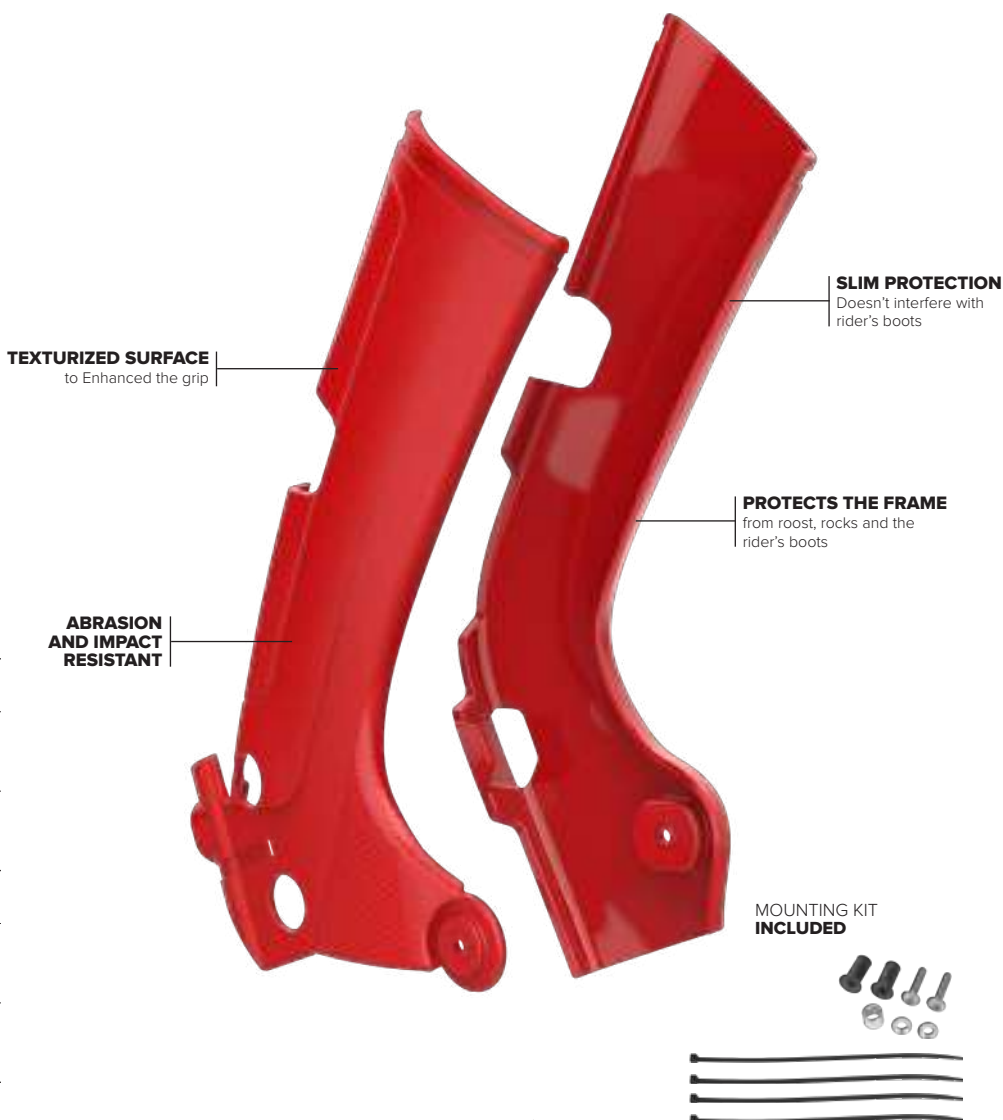

FRAME PROTECTOR I NEWPART I

PERFORMANCE PART

FEATURES

- **Durable and resistant**
- **Quick and easy to install**
- Keeps the frame looking like new
- Sold as a pair
- Periodic removal and cleaning advised

PARTS INCLUDED

- 1 pair of Frame Protectors
- 1 mounting kit

PACKAGING DETAILS

- Packed in printed box
- Weight: 195 g / 0.43 lb

KTM

SX/SX-F/XC/XC-F*	11-15	BK	8466500001	11
*fits SX250 11-16 / 17-18		OR-K16	8466500002	11
	16-18	BK	8466600001	12
		OR-K16	8466600002	12
		WH	8466600003	12
NEW	19-20	BK	8472900001	12
NEW		OR-K16	8472900002	12
NEW		WH	8472900003	12
EXC/EXC-F	12-16	BK	8466500001	11
XC-W/XCF-W		OR-K16	8466500002	11
	17-19	BK	8466600001	12
		OR-K16	8466600002	12
		WH	8466600003	12
NEW	20	BK	8472900001	12
NEW		OR-K16	8472900002	12
NEW		WH	8472900003	12

HUSQVARNA

FC/TC/FX/TX**	16-18	BK	8466600001	12
**fits TC250 17-20		WH	8466600003	12
NEW	19-20	BK	8470700001	12
NEW		WH	8470700002	12
NEW		HQ-Y18	8470700003	12
TE/FE	17-19	BK	8466600001	12
		WH	8466600003	12
NEW	20	BK	8470700001	12
NEW		WH	8470700002	12
NEW		HQ-Y18	8470700003	12

BETA

RR 2T / 4T	NEW 13-19	BK	8466900001	12
	NEW	R-BETA	8466900002	12

GAS GAS

EC200/250/300	NEW 17-20	BK	8473100001	12
	NEW	RED	8473100002	12
XC200/250/300	NEW 17-20	BK	8473100001	12
	NEW	RED	8473100002	12

SHERCO

SE / SEF	NEW 17-20	BK	8473000001	12
	NEW	S-BLUE	8473000002	12

YAMAHA

YZ 125/250	05-20	BK	8466700001	12
		BL Y98	8466700002	12
YZ250F	NEW 14-18	BK	8471500001	12
	NEW	BL Y98	8471500002	12
	19-20	BK	8466200001	12
		BL Y98	8466200002	12
YZ450F	NEW 14-17	BK	8471500001	12
	NEW	BL Y98	8471500002	12
	18-20	BK	8466200001	12
		BL Y98	8466200002	12

KAWASAKI

KXF 450F	09-18	BK	8466300001	12
		GR-05	8466300002	12
	NEW 19-20	BK	8471400001	12
	NEW	GR-05	8471400002	12

HONDA

CRF250R	18-20	BK	8466400001	12
		R-CR4	8466400002	12
CRF450R	17-18	BK	8466400001	12
		R-CR4	8466400002	12
	NEW 19-20	BK	8472600001	12
	NEW	R-CR4	8472600002	12