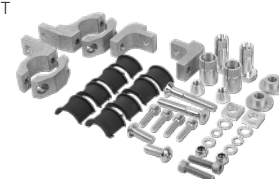

MOUNTING KIT INCLUDED

PACKAGING DETAILS

TOUQUET	1020 g / 2.25 lb	Blister ⊞ 13 (master box)

SPARE PARTS AVAILABLE > P. 26