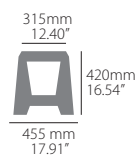

TRACK STAND | NEWCOLORS |

PIT BIKE STAND

FEATURES

Ultra-Lightweight, fully produced in plastic

Rubber top mat secured with clips

Rubber top mat can be replaced (sold as spare part)

Large free area with room for name, number and sponsor logo's

95mm hole allows easy access to drain plug for oil changes

Product developed in Partnership with ESAN (Escola Superior Aveiro Norte)

PARTS INCLUDED

1 Bike Stand Basic

PACKAGING DETAILS

Packed in carton box

Weight: 2,2 kg / 4,9 lb

☺ 5 (minimum order)

OPTIONAL REPLACEMENT PARTS

RUBBER TOP + CLIPS

8985900001	OR-KTM
8985900002	BL-Y98
8985900003	R-CR4
8985900004	GR-05
8985900005	Y-05
8985900006	GREY

OFFICIAL SPONSOR