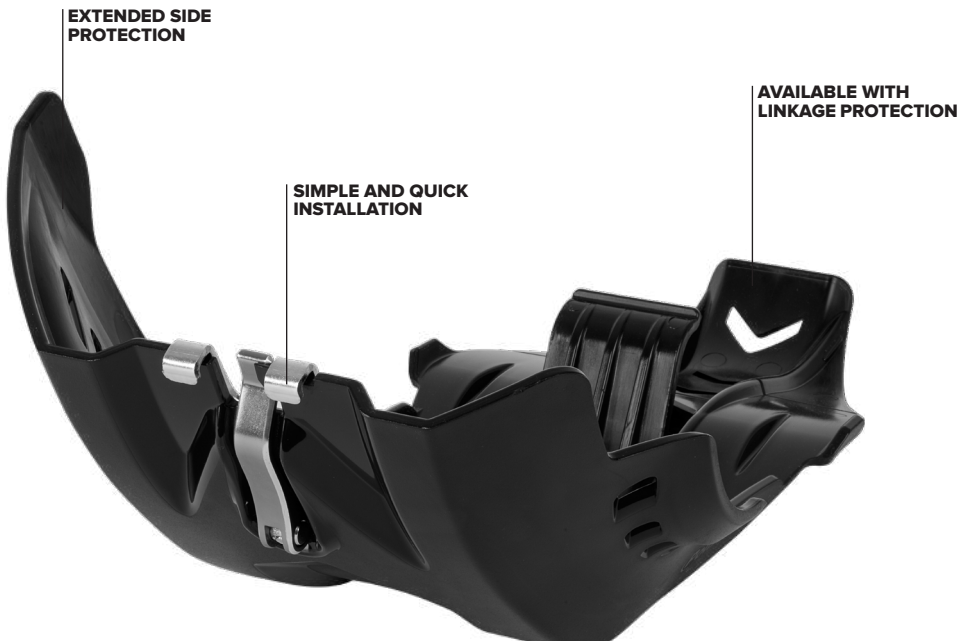

FORTRESS SKID PLATE | NEW MODELS |

PERFORMANCE PART

FEATURES

- Highly durable and resistant injection molded part
- Full coverage of the engine and frame rails
- Mounting kit developed for a simple and quick installation
- Lighter than metallic protection
- No noise. Quieter than metallic protections
- Slim fit prevents mud, dirt or rocks to build up between the protector and the frame
- Includes air intakes to cool the engine
- Perfect fit. Model specific design

PARTS INCLUDED

- 1 Polisport Skid Plate
- 1 mounting kit

PACKAGING DETAILS

- Packed in plastic bag
- Weight: 550 g / 1.21 lb

MOUNTING KIT INCLUDED

QUICK and EASY to Install

* System for the 4 stroke bikes

SKID PLATES

KTM					
SX 250	06-16	BK	8468800001	5	
		OR-K16	8468800002	5	
		WH	8468800003	5	
NEW	17-18	BK	8471600001	5	
		OR-K16	8471600002	5	
		WH	8471600003	5	
NEW	19-20	BK	8471700001	5	
		OR-K16	8471700002	5	
		WH	8471700003	5	
EXC 250/300	06-16	BK	8468800001	5	
		OR-K16	8468800002	5	
		WH	8468800003	5	
NEW	17-19	BK	8471600001	5	
		OR-K16	8471600002	5	
		WH	8471600003	5	
NEW	20	BK	8471700001	5	
		OR-K16	8471700002	5	
		WH	8471700003	5	
EXC-F 450/500	NEW 20	BK	8471900001	5	
		OR-K16	8471900002	5	
		WH	8471900003	5	
SX-F 250/350	16-18	BK	8468900001	5	
		OR-K16	8468900002	5	
		WH	8468900003	5	
NEW	19-20	BK	8471800001	5	
		OR-K16	8471800002	5	
		WH	8471800003	5	
SX-F 450	NEW 19-20	BK	8471900001	5	
		OR-K16	8471900002	5	
		WH	8471900003	5	
EXC-F 250/350	17-19	BK	8468900001	5	
		OR-K16	8468900002	5	
		WH	8468900003	5	
NEW	20	BK	8471800001	5	
		OR-K16	8471800002	5	
		WH	8471800003	5	

HUSQVARNA						
TC 250	14-16	BK	8468800001	5		
		WH	8468800003	5		
		NEW	17-18	BK	8471600001	5
NEW	WH	8471600003	5			
NEW	19-20	BK	8471700001	5		
		WH	8471700003	5		
		TE 250/300	14-16	BK	8468800001	5
WH	8468800003	5				
NEW	17-19	BK		8471600001	5	
NEW	WH	8471600003	5			
NEW	20	BK	8471700001	5		
		WH	8471700003	5		
		FE 450/501	NEW 20	BK	8471900001	5
WH	8471900003	5				
FC 250/350	16-18	BK		8468900001	5	
WH		8468900003	5			
NEW		19-20	BK	8471800001	5	
NEW	WH	8471800003	5			
FC 450	NEW 19-20	BK	8471900001	5		
		WH	8471900003	5		
		FE 250/350	17-19	BK	8468900001	5
WH	8468900003	5				
NEW	19-20	BK		8471800001	5	
NEW	WH	8471800003	5