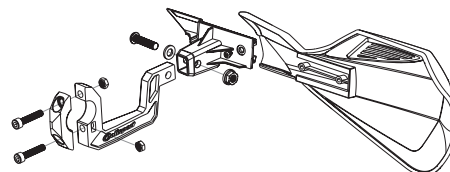

WEIGHT
150 g / 0.33 lb

BOX
☞ 14

PLASTIC MOUNTING KIT

8307400002
WEIGHT
145 g / 0.32 lb
BOX
☞ 12

ALUMINUM MOUNTING KIT

8307400001
WEIGHT
210 g / 0.46 lb
BOX
☞ 12

MX ROCKS LEVER MOUNT

LEVER MOUNTING SYSTEM