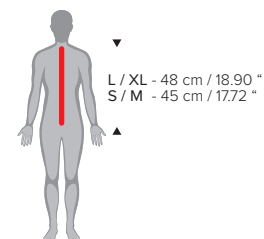

PACKAGING DETAILS

S/M	8000800001	black/red	990 g / 2.18 lb	Headcard ☺ 6 (master box)
L/XL	8000800002		979 g / 2.15 lb