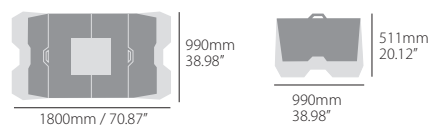

PACKAGING DETAILS

Packed in carton sleeve
Weight: 10500 g / 23.14 lb
1