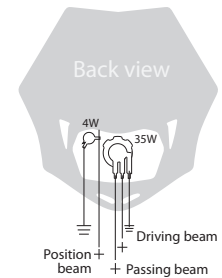

WIRING DIAGRAM

PACKAGING DETAILS

MMX	620 g / 1.37 lb	Plastic bag ⊗ 6 (master box)