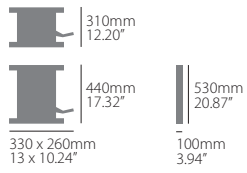

PARTS INCLUDED

1 Lift Bike Stand

PACKAGING DETAILS

Packed in carton box
 Weight: 5,5 kg / 12.13 lb
 ☞ 1 (master box)

reddot award 2017
 best of the best

8982700001
 yellow RM 01/black

8982700002
 orange KTM/black