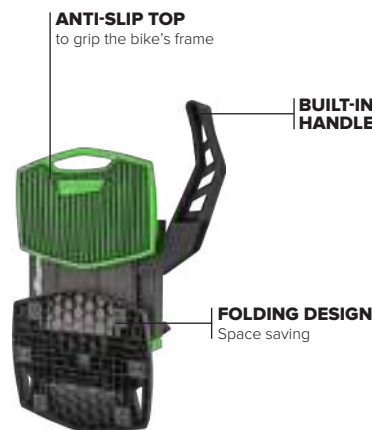

8982700003
 blue yam 98/black

8982700004
 red CR 04/black

8982700005
 green KX 05/black

8982700006
 black

FUNCTIONAL POCKETS
 to store tools

TRACK STAND | NEWCOLORS |

PIT BIKE STAND

8985800001
black/grey