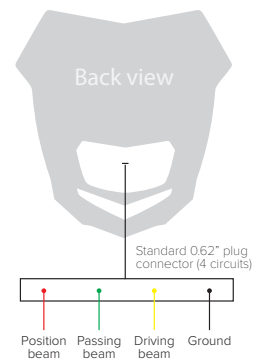

WIRING DIAGRAM