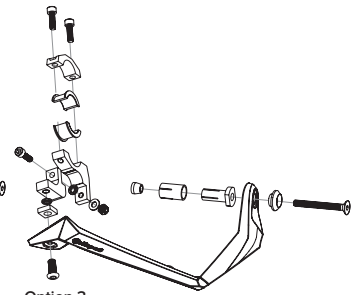

MOUNTING KIT

8308100001
WEIGHT
50 g / 0.11 lb
BOX
⊕ 25

ADVENTUR3

MOUNTING KIT

8307600001
WEIGHT
125 g / 0.28 lb
BOX
⊕ 20

Option 1

Option 2

Option 3