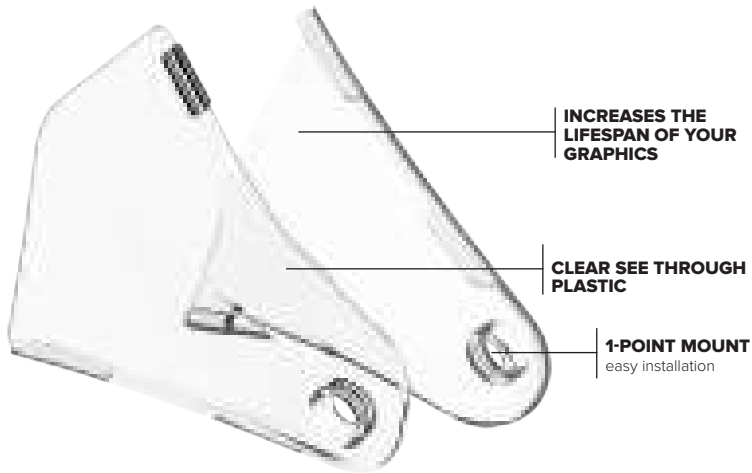

GRAPHIC GUARDS PROTECTOR | NEWPART |

PERFORMANCE PART