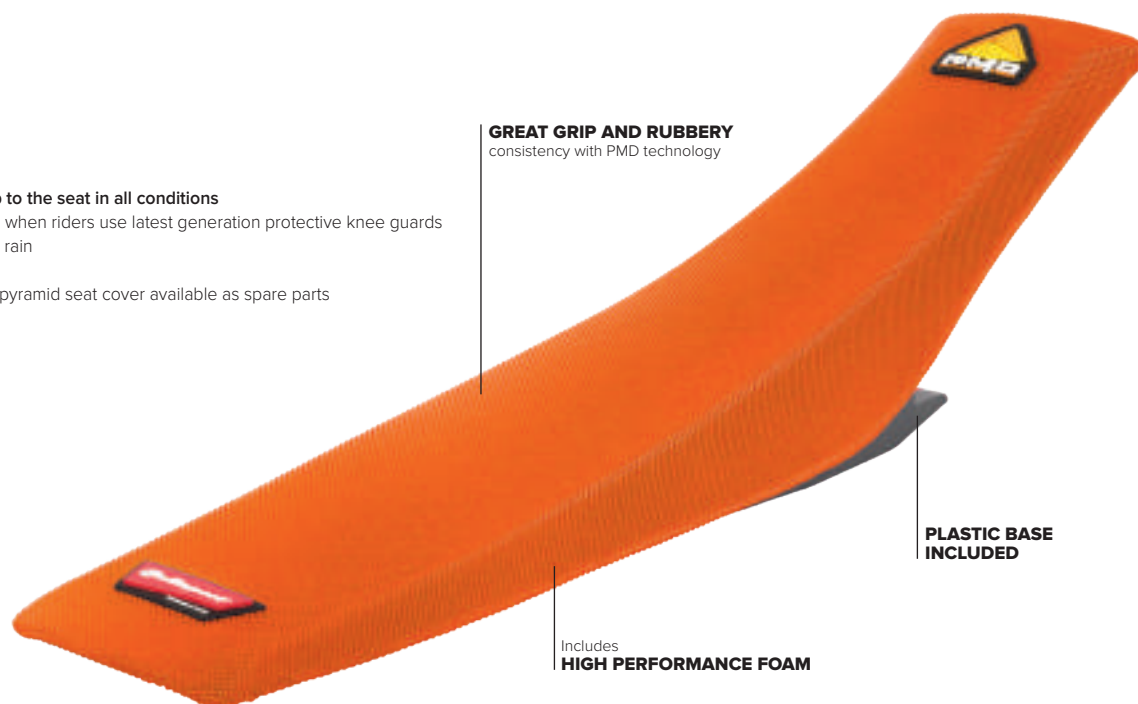

Excellent wear resistance, even when riders use latest generation protective knee guards

Maximum grip even in mud and rain

Easy to install with perfect fit

Standard height seat foam and pyramid seat cover available as spare parts

PARTS INCLUDED

1 Plastic base

1 High performance foam

1 Pyramid Seat cover

PACKAGING DETAILS

Packed in Printed Box

Weight = 1767 g / 3.9 lb

GREAT GRIP AND RUBBERY
consistency with PMD technology