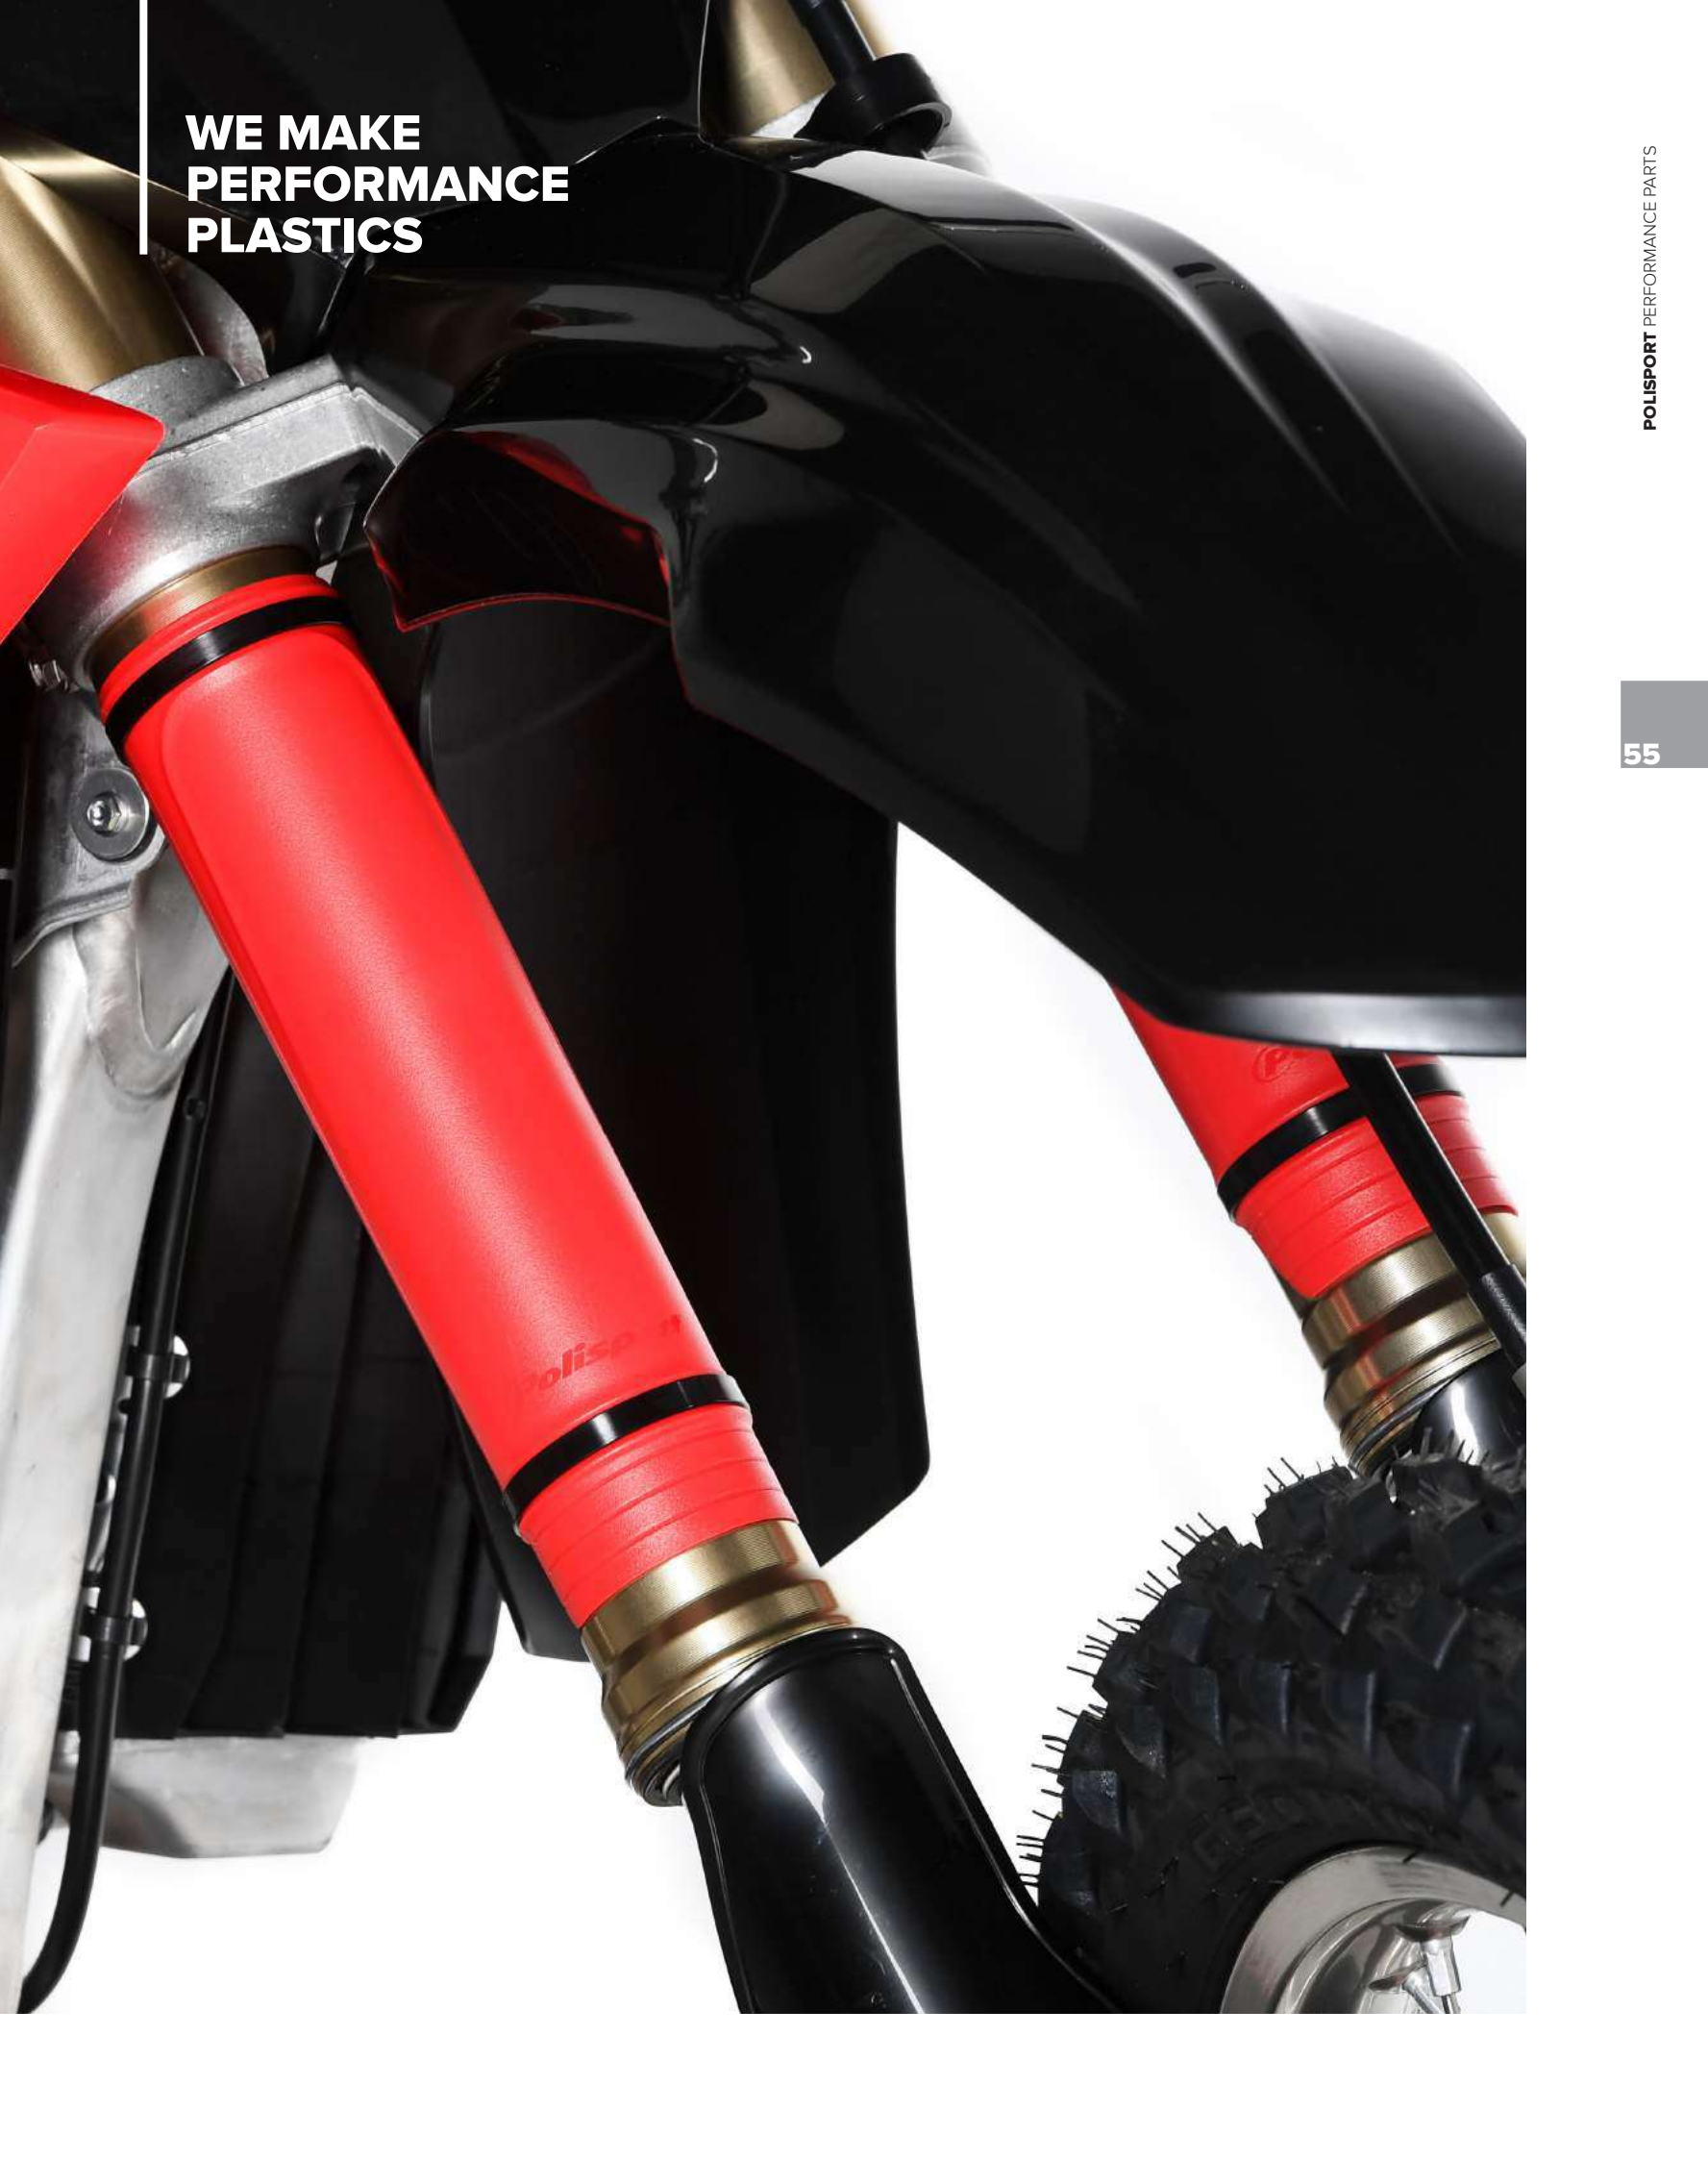

IGNITION COVER PROTECTOR

NEW MODELS

PERFORMANCE PART

FEATURES

- Abrasion and impact resistant
- Easy and intuitive installation
- Hard shell in hard resistant PA6 (polyamide)
- Optimum protection against rock impacts
- No need to disassemble the ignition cover for installation
- Free clearance to the oil filter cover and cap
- Resistant to high temperatures
- Periodical cleaning and removal advised
- Polisport exclusive design