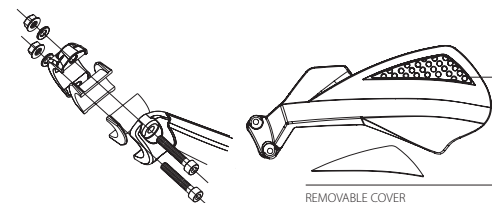

SHARP LITE

REMOVABLE COVER