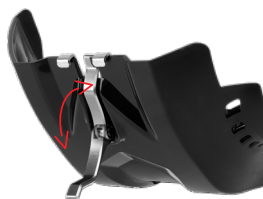

3 Just press the quick install lever clamp onto the gap on the skid plate to finish installation and you're good to go.

SKID PLATES

KTM					
SX 250	06-16	BK	8468800001	5	
		OR-K16	8468800002	5	
		WH	8468800003	5	
NEW	17-18	BK	8471600001	5	
		OR-K16	8471600002	5	
		WH	8471600003	5	
NEW	19-20	BK	8471700001	5	
		OR-K16	8471700002	5	
		WH	8471700003	5	
EXC 250/300	06-16	BK	8468800001	5	
		OR-K16	8468800002	5	
		WH	8468800003	5	
NEW	17-19	BK	8471600001	5	
		OR-K16	8471600002	5	
		WH	8471600003	5	
NEW	20	BK	8471700001	5	
		OR-K16	8471700002	5	
		WH	8471700003	5	
EXC-F 450/500	NEW 20	BK	8471900001	5	
		OR-K16	8471900002	5	
		WH	8471900003	5	
SX-F 250/350	16-18	BK	8468900001	5	
		OR-K16	8468900002	5	
		WH	8468900003	5	
NEW	19-20	BK	8471800001	5	
		OR-K16	8471800002	5	
		WH	8471800003	5	
SX-F 450	NEW 19-20	BK	8471900001	5	
		OR-K16	8471900002	5	
		WH	8471900003	5	
EXC-F 250/350	17-19	BK	8468900001	5	
		OR-K16	8468900002	5	
		WH	8468900003	5	
NEW	20	BK	8471800001	5	
		OR-K16	8471800002	5	
		WH	8471800003	5	

HUSQVARNA						
TC 250	14-16	BK	8468800001	5		
		WH	8468800003	5		
		NEW	17-18	BK	8471600001	5
NEW	WH	8471600003	5			
NEW	19-20	BK	8471700001	5		
		WH	8471700003	5		
		TE 250/300	14-16	BK	8468800001	5
WH	8468800003	5				
NEW	17-19	BK		8471600001	5	
NEW	WH	8471600003	5			
NEW	20	BK	8471700001	5		
		WH	8471700003	5		
		FE 450/501	NEW 20	BK	8471900001	5
WH	8471900003	5				
FC 250/350	16-18	BK		8468900001	5	
WH		8468900003	5			
NEW		19-20	BK	8471800001	5	
NEW	WH	8471800003	5			
FC 450	NEW 19-20	BK	8471900001	5		
		WH	8471900003	5		
		FE 250/350	17-19	BK	8468900001	5
WH	8468900003	5				
NEW	19-20	BK		8471800001	5	
NEW	WH	8471800003	5