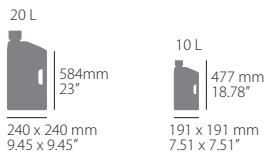

PROOCTANE

UTILITY CAN

RD REGISTERED DESIGN

FEATURES

- Certified as a portable fuel container for Europe
- Complies with ADR standards
- Highly durable and leak-proof cap and walls
- Includes Transportation Cap and Hose or Quick Fill Spout
- Ergonomically designed handle for transport
- Two handle design to help the filling process
- Reinforced ribbed bottom
- Oil/Fuel Mixer Included and attached to the Fuel Jug
- Free area to customize with name and/or number
- Oil/Fuel mix gauge on the cap to identify the fuel mix
- Non-slip bottom
- Available in 2 different capacities – 10 L / 2.6 Gallons; 20 L / 5 Gallons

PARTS INCLUDED

- 1 Polisport Utility can
- 1 Transportation cap
- 1 Hose or quick fill spout

PACKAGING DETAILS

- Polisport ProOctane 10L + Hose
- Weight: 2900 g / 6.39 lb ☉ 1
- 8464600001 red
- Polisport ProOctane 10L + Quick fill spout
- Weight: 3000 g / 6.61 lb ☉ 1
- 8464600002 red

- Polisport ProOctane 20L + Hose
- Weight: 3900 g / 8.6 lb ☉ 1
- 8460000001 red
- Polisport ProOctane 20L + Quick fill spout
- Weight: 4000 g / 8.81 lb ☉ 1
- 8460000002 red