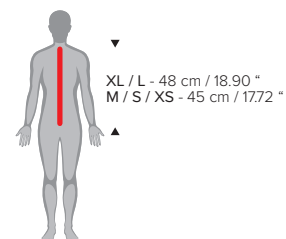

PACKAGING DETAILS

XL	8003000013	white/black	2000 g / 4.40 lb	Mesh bag ☺ 5 (master box)
L	8003000012		1897 g / 4.18 lb	
M	8003000011		1899 g / 4.19 lb	
S	8003000010		1758 g / 3.88 lb	
XS	8003000009		1739 g / 3.83 lb