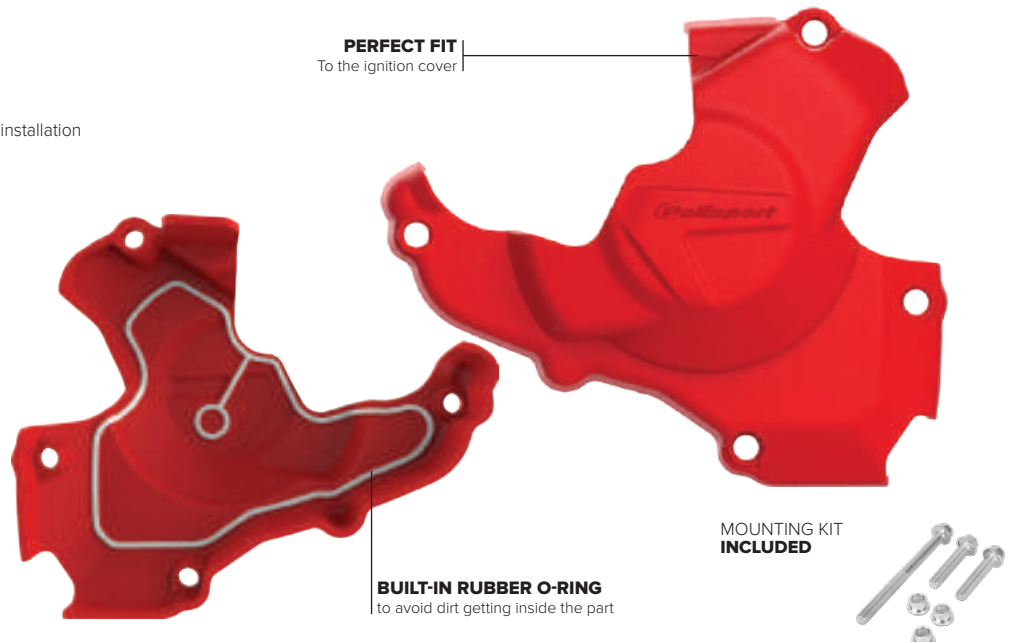

IGNITION COVER PROTECTOR

NEW MODELS

PERFORMANCE PART

FEATURES

- Abrasion and impact resistant
- Easy and intuitive installation
- Hard shell in hard resistant PA6 (polyamide)
- Optimum protection against rock impacts
- No need to disassemble the ignition cover for installation
- Free clearance to the oil filter cover and cap
- Resistant to high temperatures
- Periodical cleaning and removal advised
- Polisport exclusive design

PARTS INCLUDED

- 1 Ignition Cover Protector
- 1 Mounting Kit

PACKAGING DETAILS

- Packed in blister
- Weight ≈ 100 g / 0.22 lb

YAMAHA

YZ125	05-20	BK	8464400001	16
		BL-Y98	8464400002	16
YZ250	05-20	BK	8464500001	16
		BL-Y98	8464500002	16
YZ250X	16-20	BK	8464500001	16
		BL-Y98	8464500002	16
YZ250F	14-18	BK	8460600001	16
		BL-Y98	8460600002	16
NEW	19-20	BK	8471000001	16
		BL-Y98	8471000002	16
YZ450F	14-17	BK	8460700001	16
		BL-Y98	8460700002	16
18-20	BK	8465300001	16	
	BL-Y98	8465300002	16	
YZ450FX	NEW 19-20	BK	8465300001	16
		BL-Y98	8465300002	16

KAWASAKI

KX250F	13-16	BK	8460800001	16
		GR-05	8460800002	16
17-20	BK	8463800001	16	
	GR-05	8463800002	16	
KX450F	16-18	BK	8460900001	16
		GR-05	8460900002	16

HONDA

CRF250R	10-17	BK	8461000001	10
		R-CR4	8461000002	10
		BK	8465900001	10
18-20	BK	8465900002	10	
	R-CR4	8465900002	10	
CRF250RX	NEW 19-20	BK	8465900001	10
		R-CR4	8465900002	10
CRF450R	10-16	BK	8461200001	10
		R-CR4	8461200002	10
		BK	8462700001	10
17-20	BK	8462700002	10	
	R-CR4	8462700002	10	
CRF450RX	17-20	BK	8462700001	10
		R-CR4	8462700002	10

GASGAS

EC 250/300	17-20	BK	8467600001	10
		RED	8467600002	10
XC 250/300	17-20	BK	8467600001	10
		RED	8467600002	10

KTM

EXC 250 / 300	11-16	BK	8464300001	10
		OR-K16	8464300002	10
EXC 250 / 300 / TPI	17-20	BK	8467500001	10
		OR-K16	8467500002	10
EXC-F / XCF-W 250	14-16	BK	8461300001	10
		OR-K16	8461300002	10
EXC-F / XCF-W 350	12-16	BK	8461300001	10
		OR-K16	8461300002	10
EXC-F 250 / 350	17-20	BK	8464000001	10
		OR-K16	8464000002	10
EXC 450 / 500	NEW 13-16	BK	8470800001	10
		OR-K16	8470800002	10
EXC 450 Rally Factory Replica	NEW 16-17	BK	8470800001	10
		OR-K16	8470800002	10
EXC-F 450 / 500	17-20	BK	8467000001	10
		OR-K16	8467000002	10
SX 125 / 150	16-20	BK	8464100001	10
		OR-K16	8464100002	10
SX-F / XC-F 250 / 350	16-20	BK	8461400001	10
		OR-K16	8461400002	10
SX-F 250	13-15	BK	8461500001	16
		OR-K16	8461500002	16
SX-F 450	16-20	BK	8463900001	10
		OR-K16	8463900002	10
XC 250 / 300	12-16	BK	8464300001	10
		OR-K16	8464300002	10
XC-F 250	14-15	BK	8461500001	10
		OR-K16	8461500002	10
SX-F / XC-F 350	12-15	BK	8461500001	10
		OR-K16	8461500002	10
Freeride 350	13-17	BK	8461300001	10
		OR-K16	8461300002	10
Freeride 250 R	15-17	BK	8464300001	10
		OR-K16	8464300002	10
Freeride 250 F	NEW 18-19	BK	8464000001	10
		OR-K16	8464000002	10

SHERCO

SE 250/300	14-20	BK	8466000001	10
		S-BLUE	8466000002	10
SE-F 250/300	13-20	BK	8467400001	16
		S-BLUE	8467400002	16

HUSQVARNA

TC 125	16-20	BK	8464100001	10
		HQ-BL	8464100003	10
FE 250/350	14-16	BK	8461300001	10
		HQ-BL	8461300003	10
	18-20	HQ-YLW	8461300004	10
		BK	8464000001	10
FE 450/501	NEW 14-16	BK	8470800001	10
		HQ-BL	8470800003	10
17-20	BK	8467000001	10	
	HQ-BL	8467000003	10	
FX 450	17-20	BK	8463900001	16
		HQ-BL	8463900003	16
FC 250/350	14-15	BK	8461500001	10
		HQ-BL	8461500003	10
	16-20	HQ-YLW	8461500004	10
		BK	8461400001	10
FC 450/FS 450	16-18	BK	8463900001	16
		HQ-BL	8463900003	16
TE 250 / 300	15-16	BK	8464300001	10
		HQ-BL	8464300003	10
TE 250/300/TPI	17-20	BK	8467500001	10
		HQ-BL	8467500003	10

BETA

RR 250/300	13-20	BK	8463300001	10
		R-BETA	8463300002	10
X-TRAINER 300	16-20	BK	8463300001	10
		R-BETA	8463300002	10