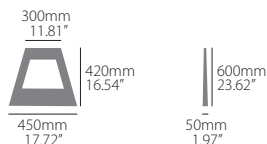

BIKE STAND

FOLDABLE PIT BIKE STAND

FEATURES

Folding design. Space saving

Easy to carry

Highly resistant

Up to 552 pounds / 250 kg

Anti-slip top to grip the bike's frame

Bi-material: polypropylene and rubber

Injection molded rubber

FIM Motocross World Championship Official Podium Bike Stand

Graphics: Polisport painted and raised logo

PARTS INCLUDED

1 bike stand

PACKAGING DETAILS

Packed in printed box

Weight: 3,7 kg / 8.16 lb

☞ 5 (master box)

OFFICIAL SPONSOR

TRIPOD

FOLDABLE PIT SIDE STAND

FEATURES

Folding design

Space saving

Highly resistant

Easy to carry

Raised Polisport logo

PARTS INCLUDED

1 Tripod pit side stand

Bolt/spacers for: Ø10, Ø14 and Ø18mm rear wheel inner diameter axles

PACKAGING DETAILS

Weight: 850 g / 1.87 lb

☞ 12 (master box)

ORANGE TRIPOD DOES NOT INCLUDE THE Ø14 BUSHING