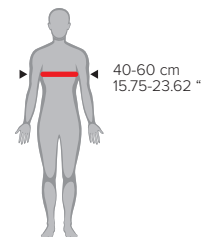

PARTS INCLUDED

1 Phantom Mini chest protector

1 clear number plate

PACKAGING DETAILS

PHANTOM MINI	8003800001 black	8003800002 white	425 g / 0.93 lb	Plastic bag 6 (master box)