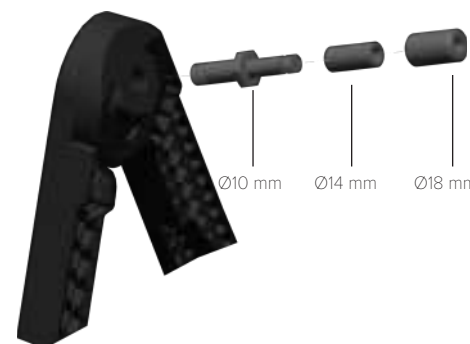

Easy to carry

Raised Polisport logo

PARTS INCLUDED

1 Tripod pit side stand

Bolt/spacers for: Ø10, Ø14 and Ø18mm rear wheel inner diameter axles

PACKAGING DETAILS

Weight: 850 g / 1.87 lb

☞ 12 (master box)