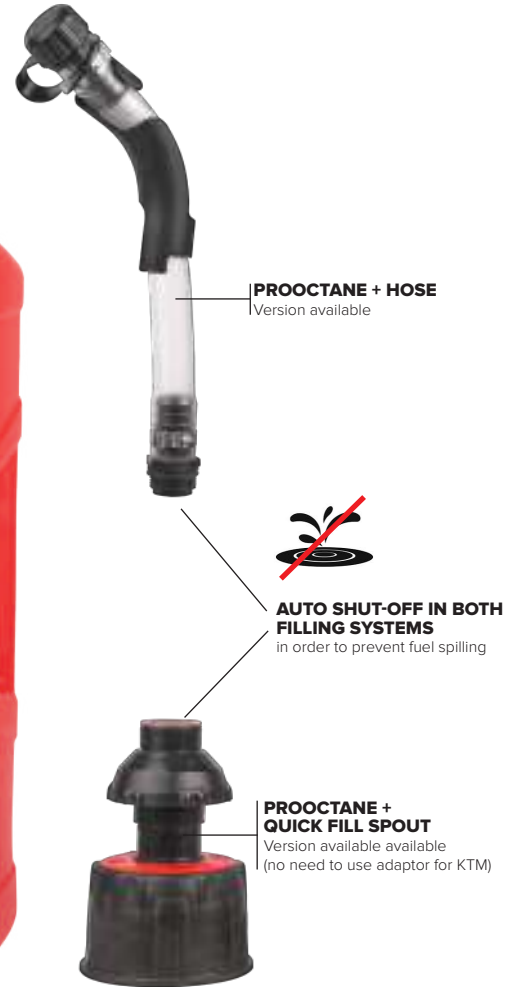

PROOCTANE

UTILITY CAN

RD REGISTERED DESIGN

FEATURES

- Certified as a portable fuel container for Europe
- Complies with ADR standards
- Highly durable and leak-proof cap and walls
- Includes Transportation Cap and Hose or Quick Fill Spout
- Ergonomically designed handle for transport
- Two handle design to help the filling process
- Reinforced ribbed bottom
- Oil/Fuel Mixer Included and attached to the Fuel Jug
- Free area to customize with name and/or number
- Oil/Fuel mix gauge on the cap to identify the fuel mix
- Non-slip bottom
- Available in 2 different capacities – 10 L / 2.6 Gallons; 20 L / 5 Gallons

PARTS INCLUDED

- 1 Polisport Utility can
- 1 Transportation cap
- 1 Hose or quick fill spout

PACKAGING DETAILS

- Polisport ProOctane 10L + Hose
- Weight: 2900 g / 6.39 lb ☉ 1
- 8464600001 red
- Polisport ProOctane 10L + Quick fill spout
- Weight: 3000 g / 6.61 lb ☉ 1
- 8464600002 red

- Polisport ProOctane 20L + Hose
- Weight: 3900 g / 8.6 lb ☉ 1
- 8460000001 red
- Polisport ProOctane 20L + Quick fill spout
- Weight: 4000 g / 8.81 lb ☉ 1
- 8460000002 red