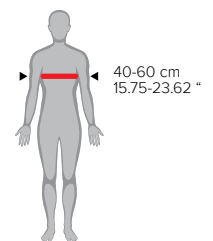

PACKAGING DETAILS

PHANTOM MINI	8003800001 black 8003800002 white	425 g / 0.93 lb	Plastic bag 6 (master box)