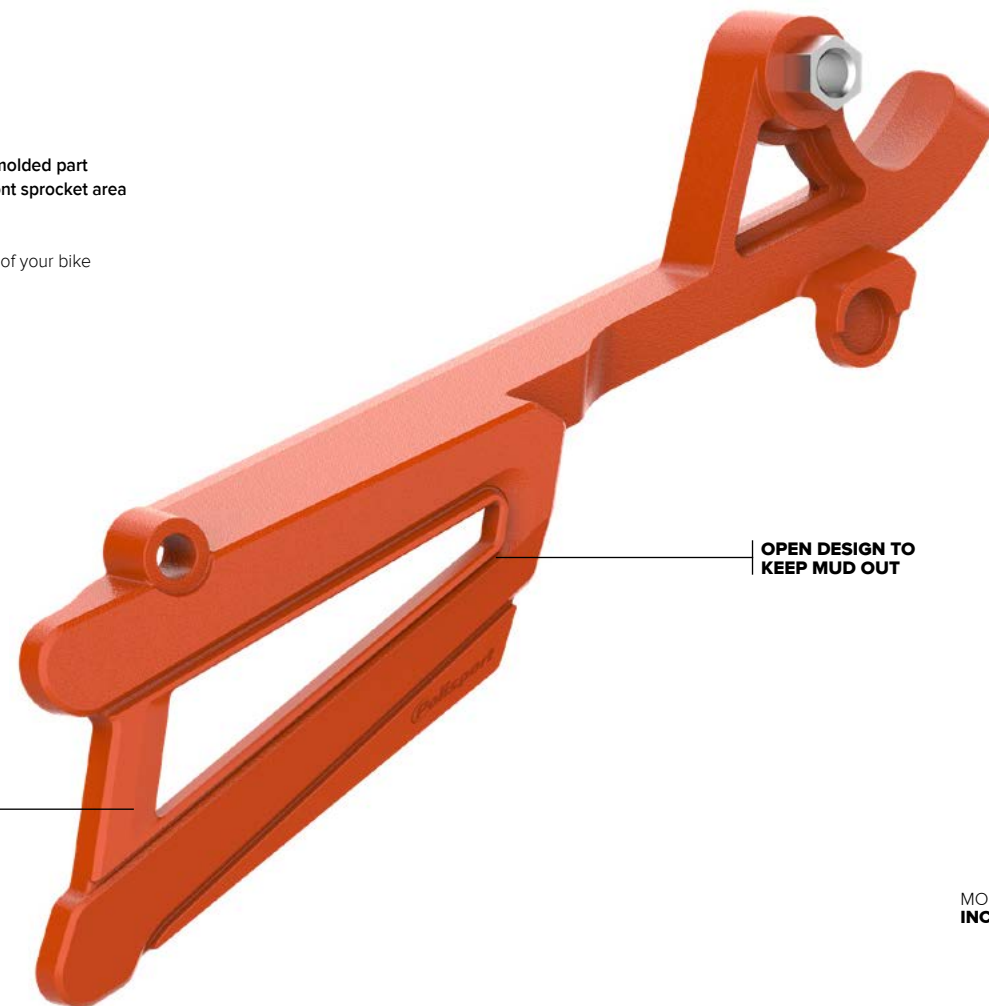

FRONT SPROCKET PROTECTOR

NEW PART

PERFORMANCE PART

FEATURES

- Highly durable and resistant injection molded part
- Open Design to keep mud out of the front sprocket area
- Provides protection to the ignition cover
- Easy to install and remove for cleaning
- Up to date design to enhance the looks of your bike
- Lightweight Plastic Part

PARTS INCLUDED

- 1 Sprocket Protector
- 1 Mounting Kit

PACKAGING DETAILS

- Packed in printed box
- Weight: 188 g / 0.41 lb

HIGHLY DURABLE AND RESISTANT

OPEN DESIGN TO KEEP MUD OUT

MOUNTING KIT INCLUDED

YAMAHA			
YZ125	05-21	BK	8468400001 6
YZ125X		R-CR4	8468400002 6
		BL Y98	8468400003 6
YZ250	99-21	BK	8468100001 6
		BL Y98	8468100002 6
YZ250X	16-21	BK	8468100001 6
		BL Y98	8468100002 6
YZ250F	01-13	BK	8468100001 6
		BL Y98	8468100002 6
YZ250/450F	14-21	BK	8468000001 6
		BL Y98	8468000002 6
YZ250FX	15-21	BK	8468000001 6
		BL Y98	8468000002 6
YZ450FX	16-21	BK	8468000001 6
		BL Y98	8468000002 6
WR250F	01-14	BK	8468100001 6
		BL Y98	8468100002 6
		BK	8468000001 6
	15-21	BK	8468000001 6
		BL Y98	8468000002 6
WR450F	16-21	BK	8468000001 6
		BL Y98	8468000002 6

HONDA			
CRZ50R	02-07	BK	8468400001 6
		R-CR4	8468400002 6
		BL Y98	8468400003 6
		BK	8468400001 6
CRF250R	04-09	R-CR4	8468400002 6
		BL Y98	8468400003 6
	10-17	BK	8468200001 6
		R-CR4	8468200002 6
CRF250X	04-17	BK	8468400001 6
		R-CR4	8468400002 6
		BL Y98	8468400003 6
		BK	8468400001 6
CRF450R	08	R-CR4	8468400002 6
		BL Y98	8468400003 6
	09-16	BK	8468200001 6
		R-CR4	8468200002 6

KAWASAKI			
KX125	05-08	BK	8468500001 6
		GR-05	8468500002 6
KX250	05-08	BK	8468500001 6
		GR-05	8468500002 6
KX250F	17-18	BK	8468500001 6
		GR-05	8468500002 6
KX450F	06-18	BK	8468500001 6
		GR-05	8468500002 6

HUSQVARNA			
TC/TE 250/300	17-21	BK	8467800001 6
		OR-K16	8467800002 6
FC 250/350	16-21	BK	8467700001 6
		OR-K16	8467700002 6
FE 250/350	17-21	BK	8467700001 6
		OR-K16	8467700002 6
FC 450/501	16-21	BK	8467800001 6
		OR-K16	8467800002 6
FE 450/501	17-21	BK	8467800001 6
		OR-K16	8467800002 6

KTM			
SX/XC 125/150/250/300	17-21	BK	8467800001 6
		OR-K16	8467800002 6
EXC/XCW 250/300	16-21	BK	8467700001 6
		OR-K16	8467700002 6
SX-F 250/350	17-21	BK	8467700001 6
		OR-K16	8467700002 6
EXC-F 250/350	17-21	BK	8467700001 6
		OR-K16	8467700002 6
SX-F 450	16-21	BK	8467800001 6
		OR-K16	8467800002 6
EXC-F 450/500		BK	8467800001 6
		OR-K16	8467800002 6

SUZUKI			
RMZ250	07-14	BK	8468100001 6
		BL Y98	8468100002 6
RMZ450	05-19	BK	8468100001 6
		BL Y98	8468100002 6