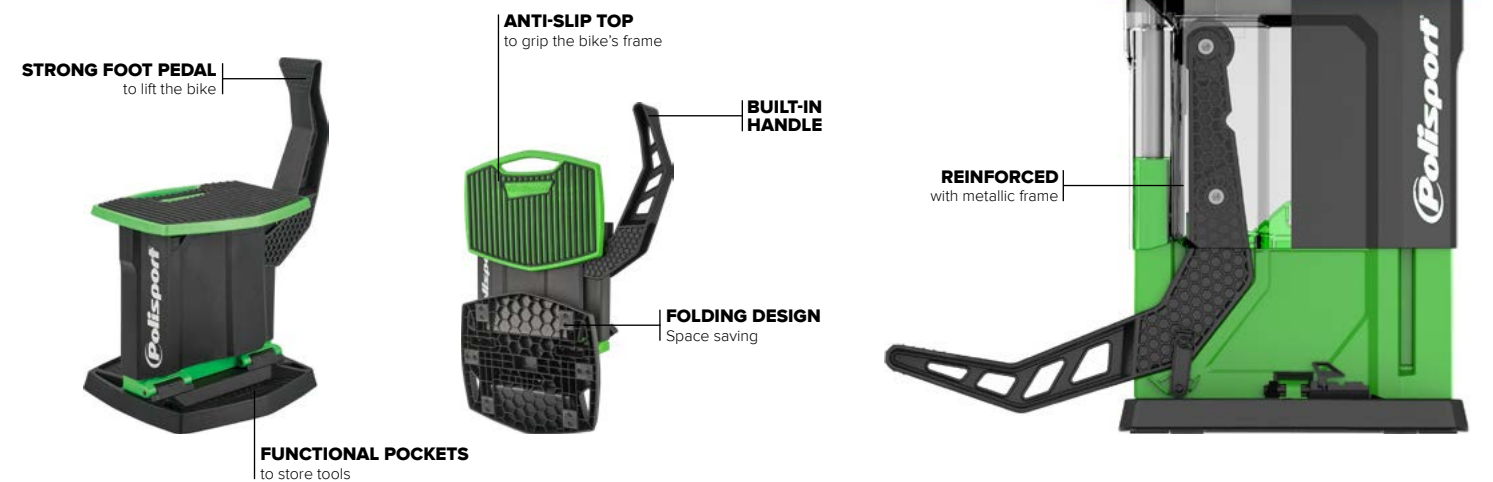

PARTS INCLUDED

1 Lift Bike Stand

PACKAGING DETAILS

Packed in carton box
Weight: 5.5 kg / 12.13 lb
© 1 (master box)

reddot award 2017
best of the best

8982700001 yellow RM 01/black
8982700002 orange KTM/black
8982700003 blue yam 98/black
8982700004 red CR 04/black
8982700005 green KX 05/black
8982700006 black