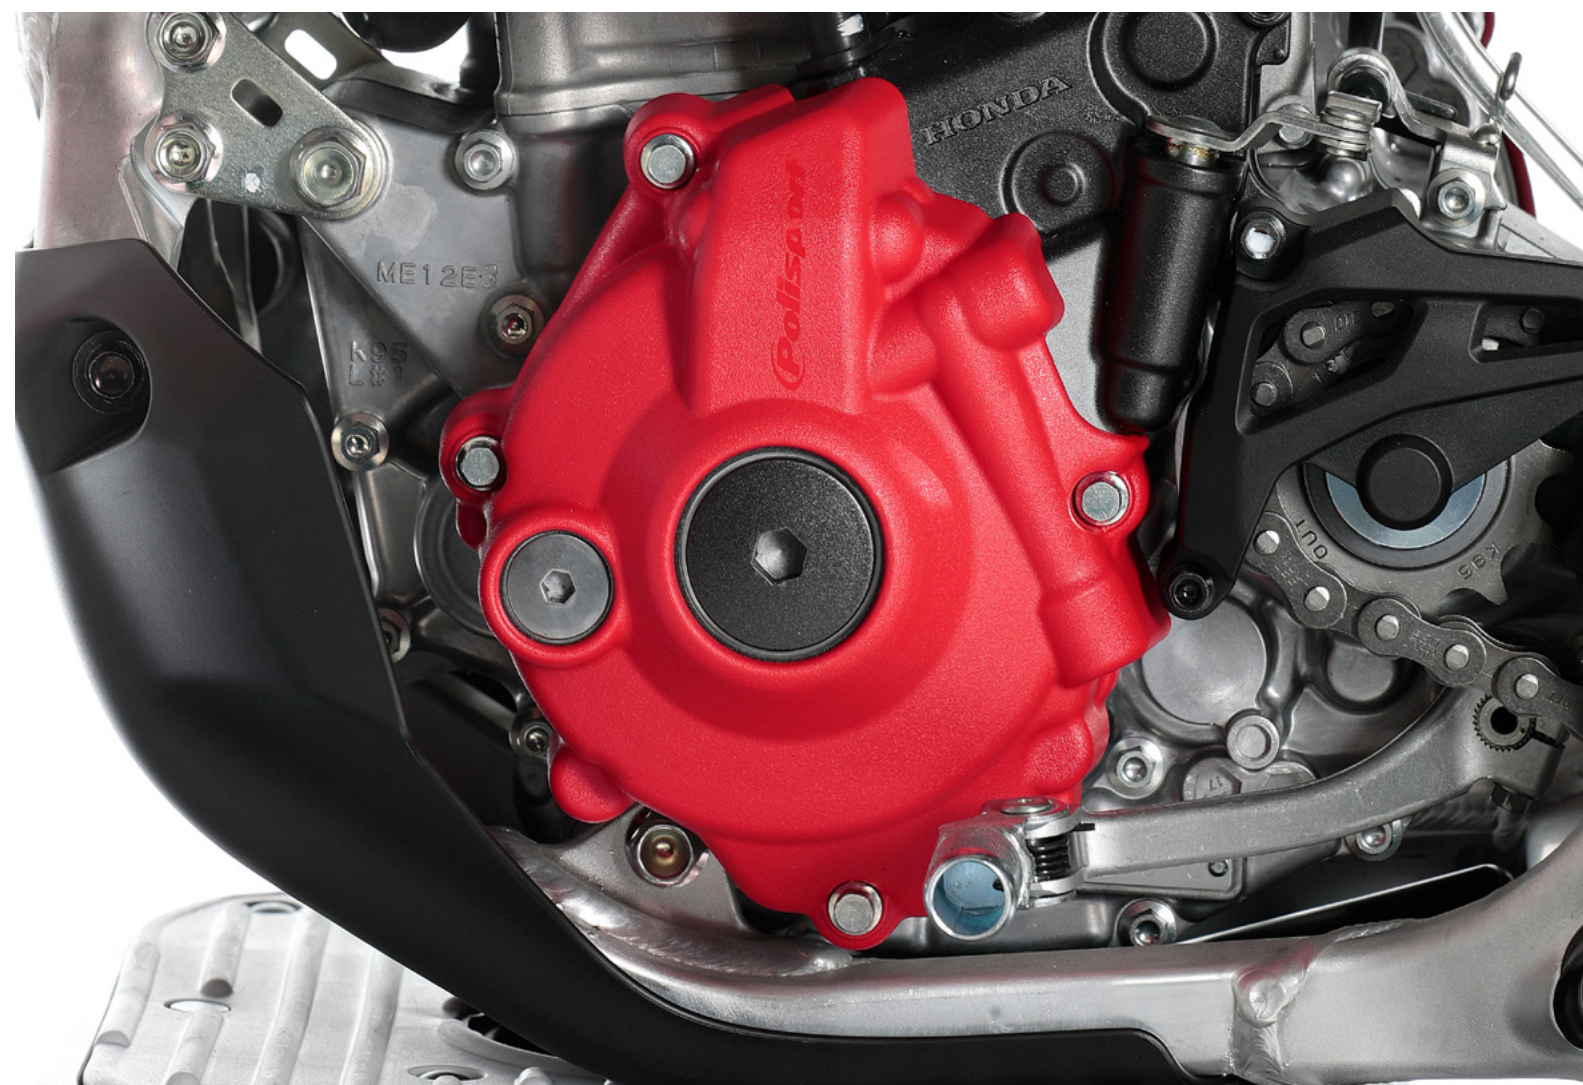

WE MAKE PERFORMANCE PLASTICS