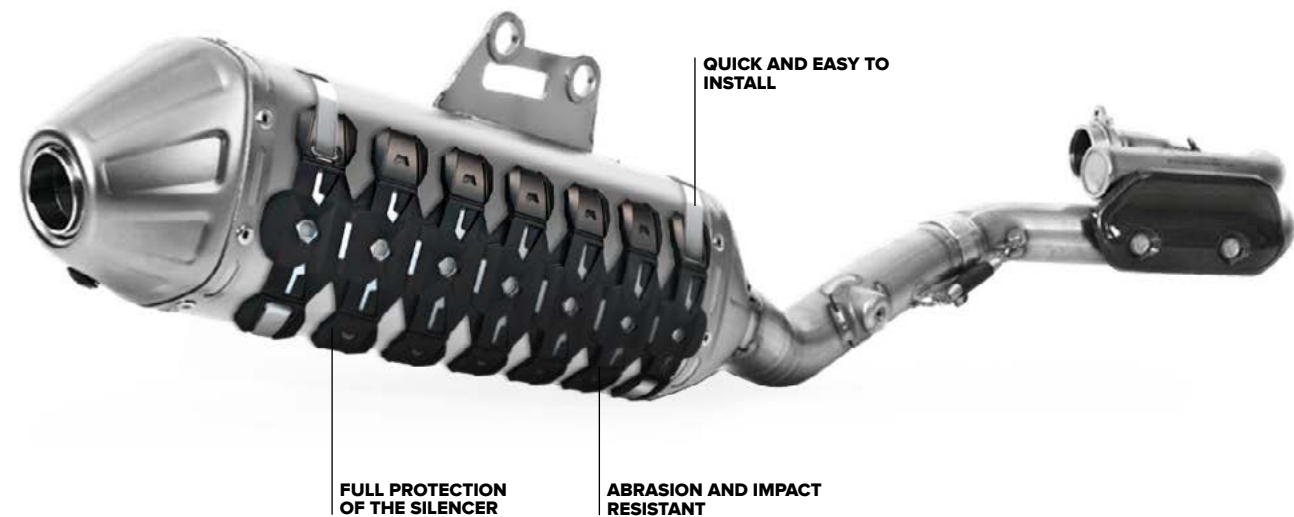

ARMADILLO EXTREME SILENCER GUARD

NEW PART

PERFORMANCE PART

8484100001 black
8484100002 orange
8484100003 blue
8484100004 red
8484100005 nardo grey

FEATURES
Blend of stainless steel and silicone to increase levels of protection
Elastomer compound reduces vibrations and noise
Full protection for extreme conditions
Easy installation, doesn't require to disassemble any part
Rubber bands included to protect your pipe
Resistant to high temperatures
Length of the protector: 30 cm to 11.8 in

PARTS INCLUDED
1 Armadillo Extreme Silencer Guard
1 Mounting Kit

PACKAGING DETAILS
Packed in printed box
Weight: 460 g / 1.01 lb