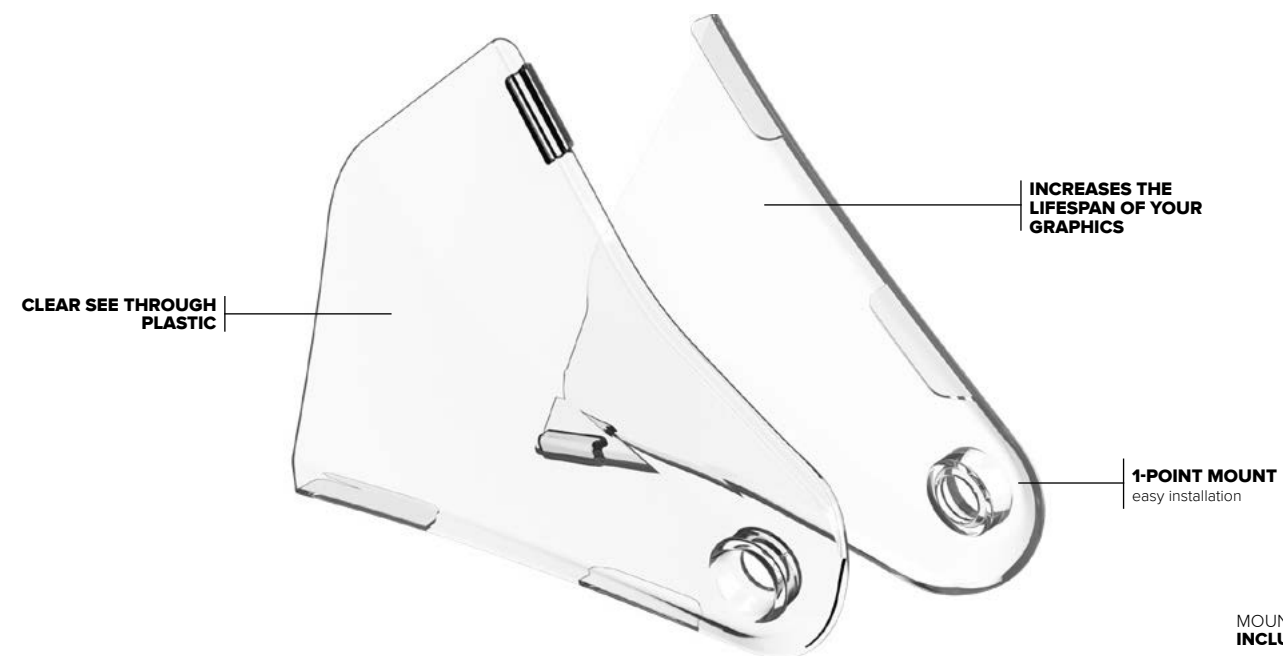

SPACE SAVING

The part is shipped flat to save space

WE MAKE
 PERFORMANCE
 PLASTICS

GRAPHIC GUARDS PROTECTOR NEW MODELS

PERFORMANCE PART

MOUNTING KIT INCLUDED

FEATURES

- Prevents graphics from peeling away easily
- Expands the lifetime of your graphics
- Made in translucent plastic
- Made of highly Resistant Plastic
- Resistant to wear and abrasion
- Easy to install, only one mounting point
- Perfect fit
- Patent No. 8,171,660