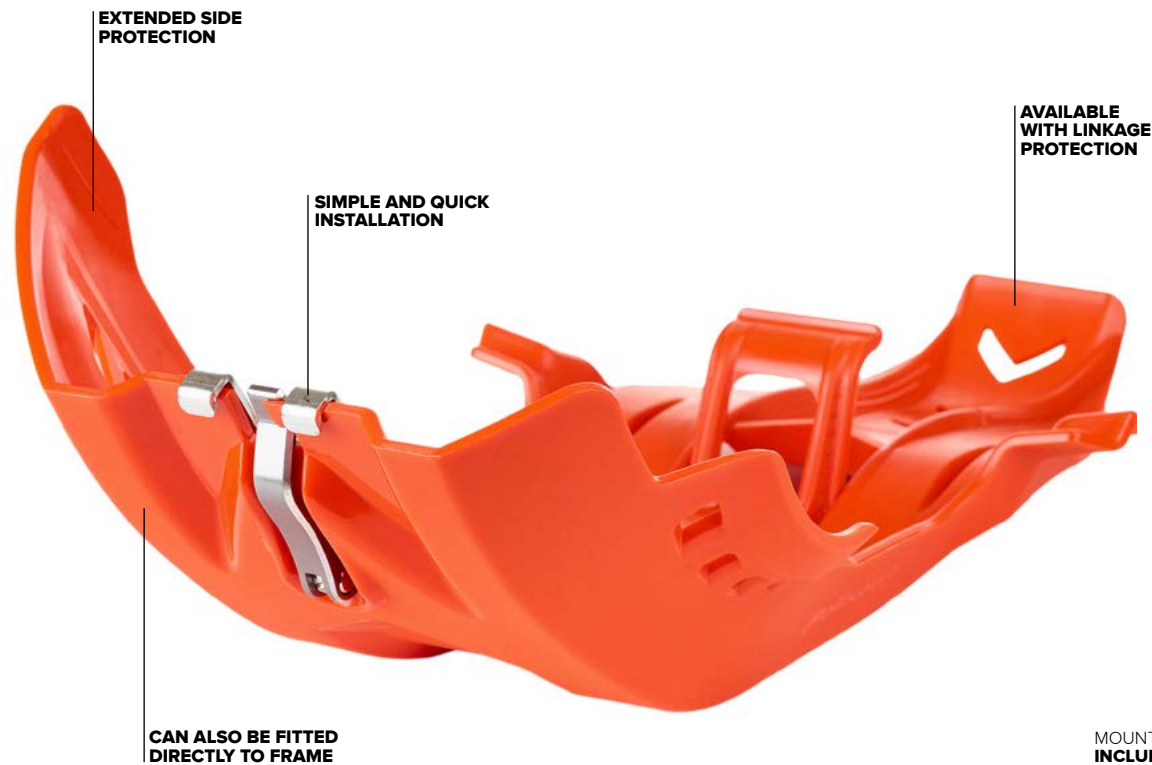

S-BLUE	8473000002	11
N-GREY	8473000003	11

NEW

BK	8473000001	11
----	------------	----

WATCH VIDEO

FORTRESS SKID PLATE | NEW MODELS |

PERFORMANCE PART

MOUNTING KIT INCLUDED

FEATURES