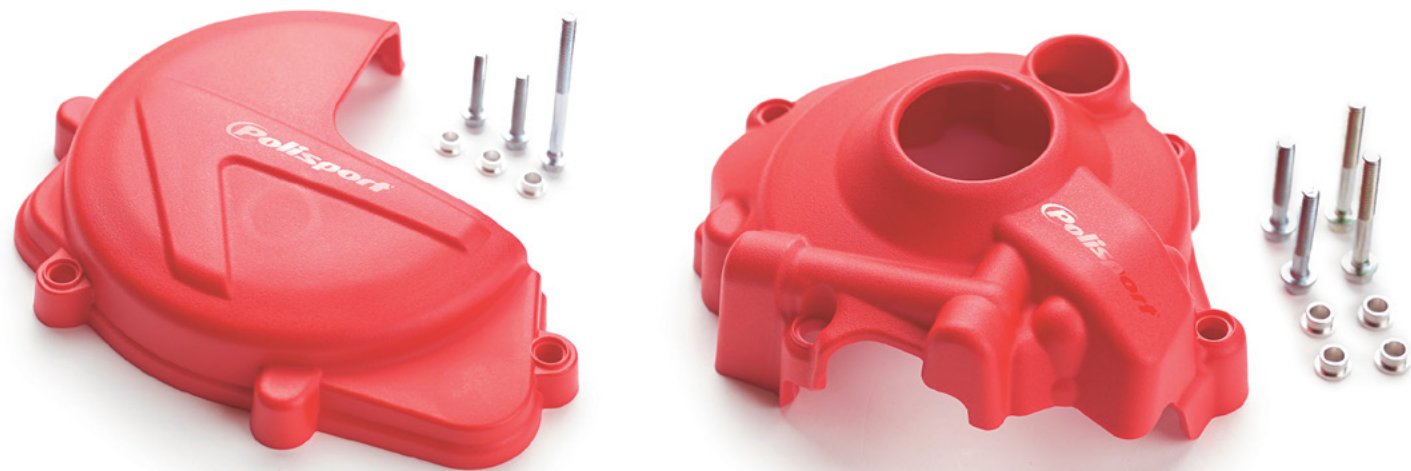

PARTS INCLUDED

- 1 Pair of Upper Fork Guards
- Protective Foam
- Re-usable plastic cable ties

PACKAGING DETAILS

- Packed in blister
- Weight: 222 g / 0.49 lb
- © 14

CLUTCH & IGNITION COVER PROTECTOR KIT

NEW PART I

PERFORMANCE PART

PARTS INCLUDED
1 Clutch and 1 Ignition Cover Protector
1 Mounting Kit

PACKAGING DETAILS
Packed in printed box
Weight = 200g / 0.44 lb

MOUNTING KIT INCLUDED

YAMAHA		KIT REF.	
YZ125	08-21	BK 90937	32
		BL-Y98 90938	32
YZ250	05-21	BK 90939	32
		BL-Y98 90940	32
YZ250X	16-21	BK 90939	32
		BL-Y98 90940	32
YZ250F	14-18	BK 90941	32
		BL-Y98 90942	32
	19-21	BK 90943	32
		BL-Y98 90944	32
WR250F	20-21	BK 90943	32
		BL-Y98 90944	32
YZ250FX	20-21	BK 90943	32
		BL-Y98 90944	32
YZ450F	14-17	BK 90945	32
		BL-Y98 90946	32
	18-21	BK 90947	32
		BL-Y98 90948	32
YZ450FX	18-21	BK 90947	32
		BL-Y98 90948	32
WR450F	19-21	BK 90947	32
		BL-Y98 90948	32