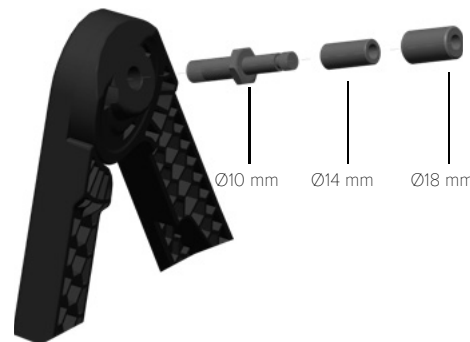

PACKAGING DETAILS

Weight: 850 g / 1.87 lb
☉ 12 (master box)