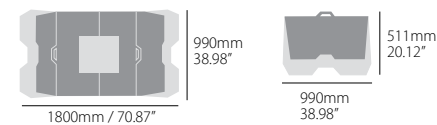

PARTS INCLUDED

- 1 bike mat
- 2 absorbent mats

PACKAGING DETAILS

Packed in carton sleeve
Weight: 10500 g / 23.14 lb
© 1

OPTIONAL REPLACEMENT PARTS

ABSORBENT MAT (2 units)

© 10
8982300001

OFFICIAL SPONSOR