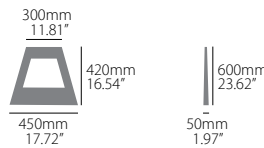

PACKAGING DETAILS

Packed in printed box
Weight: 3.7 kg / 8.16 lb
☉ 5 (master box)