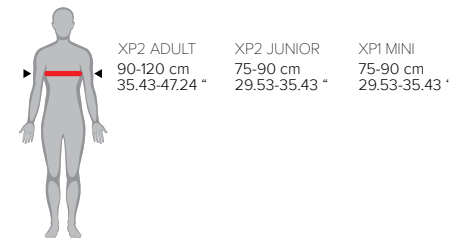

PACKAGING DETAILS

XP1 MINI	8001000004 clear black	669 g / 1.47 lb	Plastic bag
	8001000001 black	610 g / 1.34 lb	⊕ 20 (master box)
XP2 JUNIOR	8000700005 clear black	998 g / 2.20 lb	Plastic bag
	8000700003 black	1140 g / 2.51 lb	⊕ 10 (master box)
XP2 ADULT	8000300001 clear black	1521 g / 3.35 lb	Plastic bag
	8000300013 black	1239 g / 2.73 lb	⊕ 10 (master box)