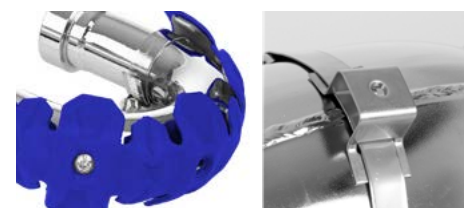

QUICK and EASY to Install

The ARMADILLO Head Pipe Guard is easy to install and remove for cleaning, using just 3 brackets and metallic clips.

DUAL COMPOUND

High resistant silicone to withstand the high temperatures of the head pipe tube blended with flexible stainless steel. This combination increases the levels of protection, impact absorption and avoids vibration noises like other metallic protections.