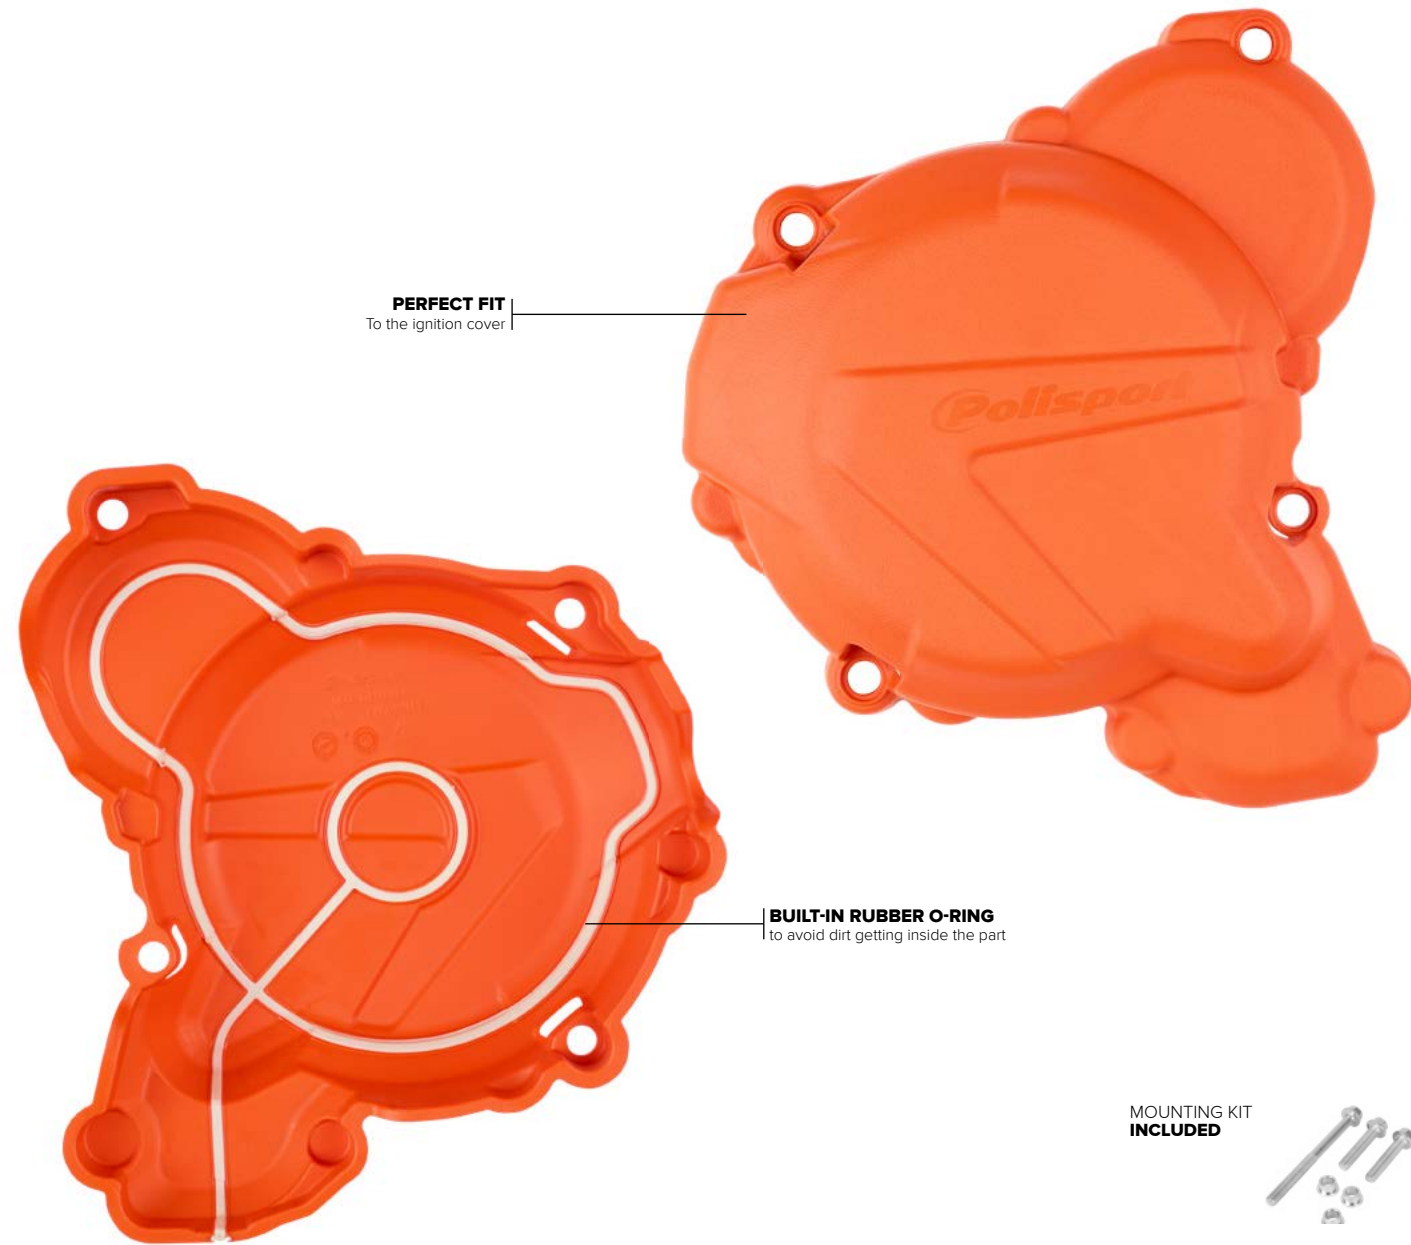

IGNITION COVER PROTECTOR

NEW MODELS

PERFORMANCE PART

PERFECT FIT
To the ignition cover

BUILT-IN RUBBER O-RING
To avoid dirt getting inside the part

MOUNTING KIT INCLUDED

FEATURES

- Abrasion and impact resistant
- Easy and intuitive installation
- Hard shell in hard resistant PA6 (polyamide)
- Optimum protection against rock impacts
- No need to disassemble the ignition cover for installation
- Free clearance to the oil filter cover and cap
- Resistant to high temperatures
- Periodical cleaning and removal advised
- Polisport exclusive design

PARTS INCLUDED

- 1 Ignition Cover Protector
- 1 Mounting Kit

PACKAGING DETAILS

- Packed in blister
- Weight = 100 g / 0.22 lb

YAMAHA

YZ125	05-21	BK	8464400001	16
		BL-Y98	8464400002	16
YZ250	05-21	BK	8464500001	16
		BL-Y98	8464500002	16
YZ250X	16-21	BK	8464500001	16
		BL-Y98	8464500002	16
YZ250F	14-18	BK	8460600001	16
		BL-Y98	8460600002	16
	19-21	BK	8471000001	16
		BL-Y98	8471000002	16
YZ250FX	NEW 20-21	BK	8471000001	16
		BL-Y98	8471000002	16
WR250F	NEW 20-21	BK	8471000001	16
		BL-Y98	8471000002	16
YZ450F	14-17	BK	8460700001	16
		BL-Y98	8460700002	16
	18-21	BK	8465300001	16
		BL-Y98	8465300002	16
YZ450FX	NEW 19-21	BK	8465300001	16
		BL-Y98	8465300002	16
WR450F	NEW 19-21	BK	8465300001	16
		BL-Y98	8465300001	16

KAWASAKI

KX250F	13-16	BK	8460800001	16
		GR-05	8460800002	16
	17-21	BK	8463800001	16
		GR-05	8463800002	16
KX450F	16-18	BK	8460900001	16
		GR-05	8460900002	16

HONDA

CRF250R	10-17	BK	8461000001	10
		R-CR4	8461000002	10
	18-21	BK	8465900001	10
		R-CR4	8465900002	10
		N-GREY	8465900003	10
CRF250RX	19-21	BK	8465900001	10
		R-CR4	8465900002	10
		N-GREY	8465900003	10
CRF450R	10-16	BK	8461200001	10
		R-CR4	8461200002	10
	17-20	BK	8462700001	10
		R-CR4	8462700002	10
		N-GREY	8462700003	10
CRF450RX	17-20	BK	8462700001	10
		R-CR4	8462700002	10
		N-GREY	8462700003	10

GASGAS

EC 250/300	15-20	BK	8467600001	10
		RED	8467600002	10
		N-GREY	8467600003	10
XC 250/300	17-20	BK	8467600001	10
		RED	8467600002	10
		N-GREY	8467600003	10

KTM