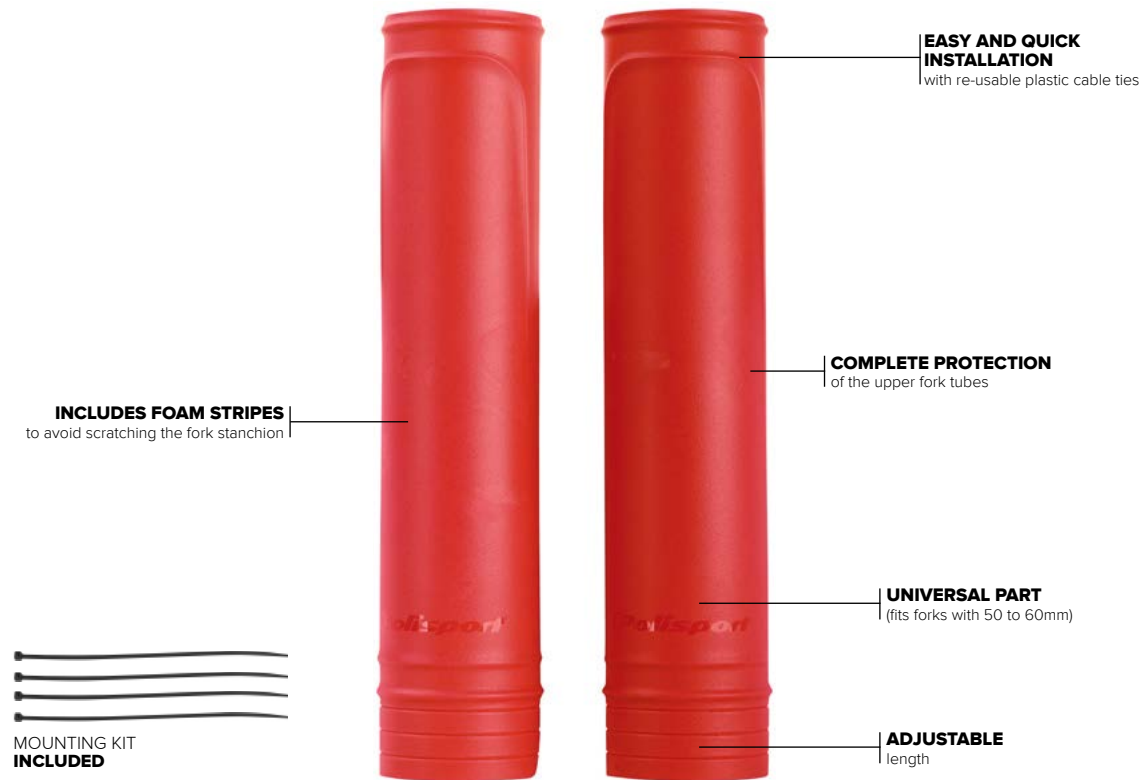

- WH 815500001
- BK 815500002
- BL-Y98 815500003
- GR-05 815500004
- R-CR4 815500005
- OR-K16 815500006

PACKAGING DETAILS

- Weight: 251 g / 0.55 lb
- ⊕ 12

UPPER FORK PROTECTORS

PERFORMANCE PART

WE MAKE
PERFORMANCE
PLASTICS