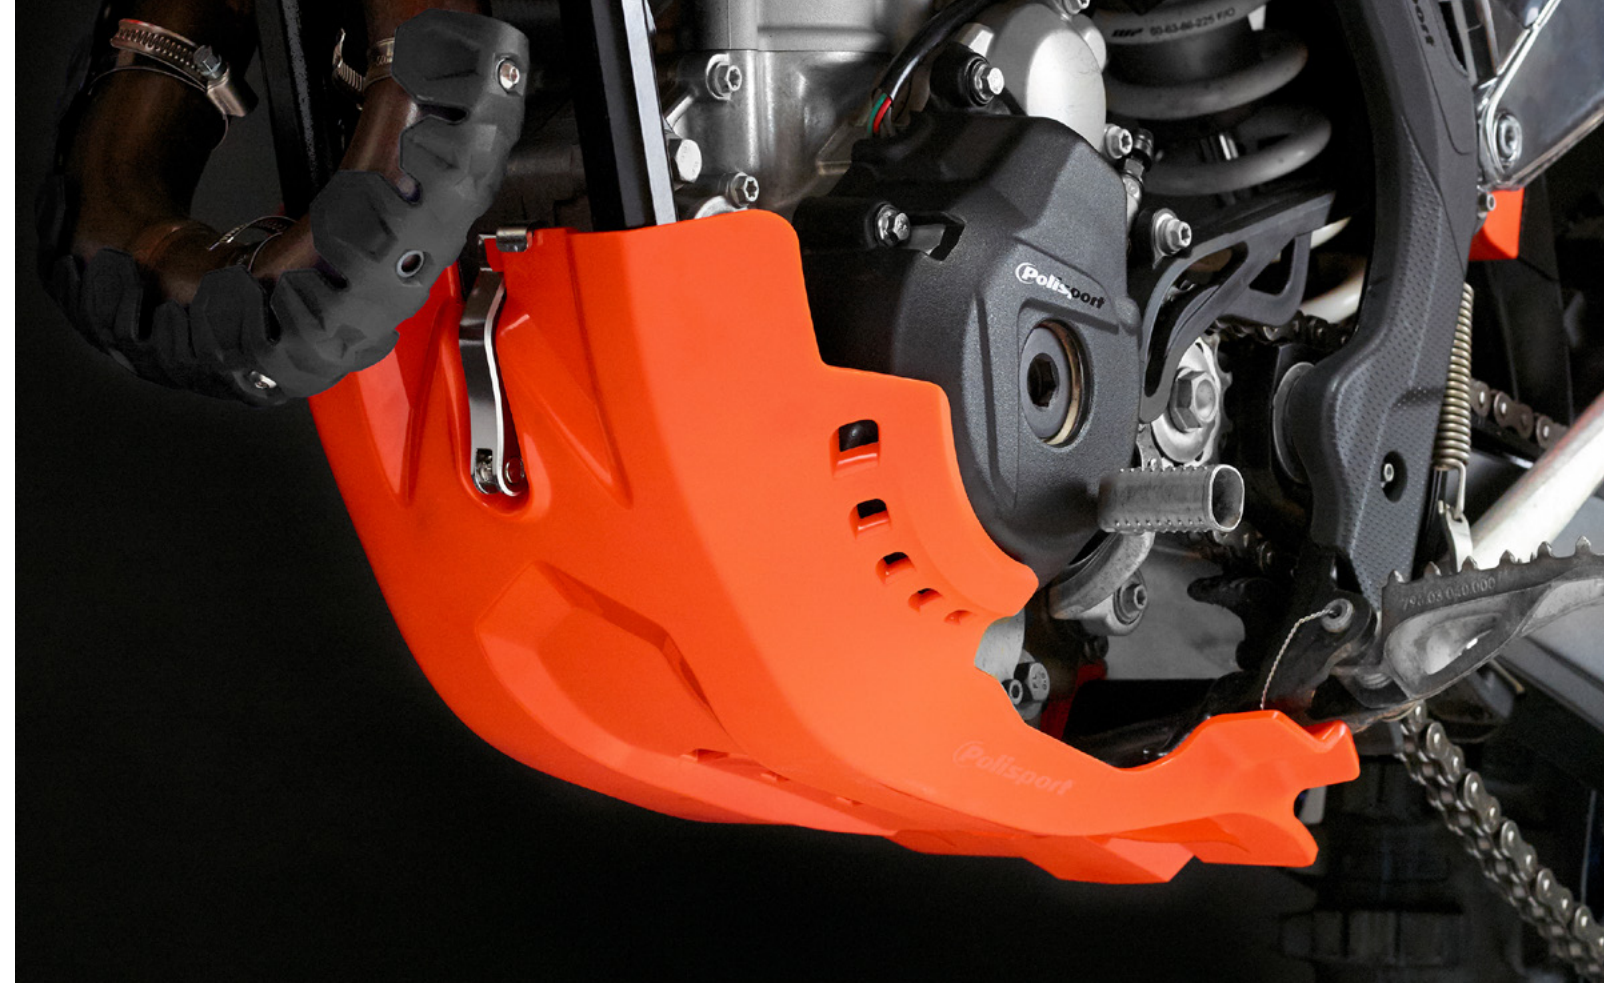

SKID PLATES

KTM

SX 250	06-16*	BK	8468800001	5
		OR-K16	8468800002	5
		WH	8468800003	5
	17-18	BK	8471600001	6
		OR-K16	8471600002	6
		WH	8471600003	6
19-21	BK	8471700001	6	
	OR-K16	8471700002	6	
	WH	8471700003	6	
EXC 250/300	06-16*	BK	8468800001	5
		OR-K16	8468800002	5
		WH	8468800003	5
	17-19	BK	8471600001	6
		OR-K16	8471600002	6
		WH	8471600003	6
20-21	BK	8471700001	6	
	OR-K16	8471700002	6	
	WH	8471700003	6	

SX-F 250/350	16-21	BK	8468900004	7
		OR-K16	8468900005	7
		WH	8468900006	7
SX-F 450	19-21	BK	8468900004	7
		OR-K16	8468900005	7
		WH	8468900006	7
EXC-F 250/350	17-21	BK	8468900004	7
		OR-K16	8468900005	7
		WH	8468900006	7

(*) Doesn't include quick release system

HUSQVARNA

TC 250	14-16	BK	8468800001	5
		WH	8468800003	5
		BK	8471600001	6
	17-18	WH	8471600003	6
		BK	8471700001	6
		WH	8471700003	6
TE 250/300	14-16	BK	8468800001	5
		WH	8468800003	5
		BK	8471600001	6
	17-19	WH	8471600003	6
		BK	8471700001	6
		WH	8471700003	6
FE 450/501	20-21	BK	8468900004	7
		WH	8468900006	7
FC 250/350	16-21	BK	8468900004	7
		WH	8468900006	7
FC 450	19-21	BK	8468900004	7
		WH	8468900006	7
FE 250/350	17-21	BK	8468900004	7
		WH	8468900006	7

SKID PLATES WITH LINKAGE PROTECTION

KTM

SX 250	06-16*	BK	8469000001	8
		OR-K16	8469000002	8
		WH	8469000003	8
	17-18	BK	8472000001	6
		OR-K16	8472000002	6
		WH	8472000003	6
19-21	BK	8472100001	6	
	OR-K16	8472100002	6	
	WH	8472100003	6	
SX-F 250/350	16-21	BK	8469100004	7
		OR-K16	8469100005	7
		WH	8469100006	7
SX-F 450	19-1	BK	8469100004	7
		OR-K16	8469100005	7
		WH	8469100006	7

(*) Doesn't include quick release system

HUSQVARNA

TC 250	14-16	BK	8469000001	8	
		WH	8469000003	8	
		BK	8472000001	6	
	17-18	WH	8472000003	5	
		BK	8472100001	6	
		WH	8472100003	6	
TE 250/300	14-16	BK	8469000001	8	
		WH	8469000003	8	
		BK	8472000001	6	
	17-19	WH	8472000003	6	
		BK	8472100001	6	
		WH	8472100003	6	
FC 250/350	16-21	BK	8469100004	7	
		WH	8469100006	7	
		BK	8469100004	7	
	FE 250/350	17-21	WH	8469100006	7
			BK	8469100004	7
			WH	8469100006	7
FC 450/501	19-21	BK	8469100004	7	
		WH	8469100006	7	
FE 450	20-21	BK	8469100004	7	
		WH	8469100006	7