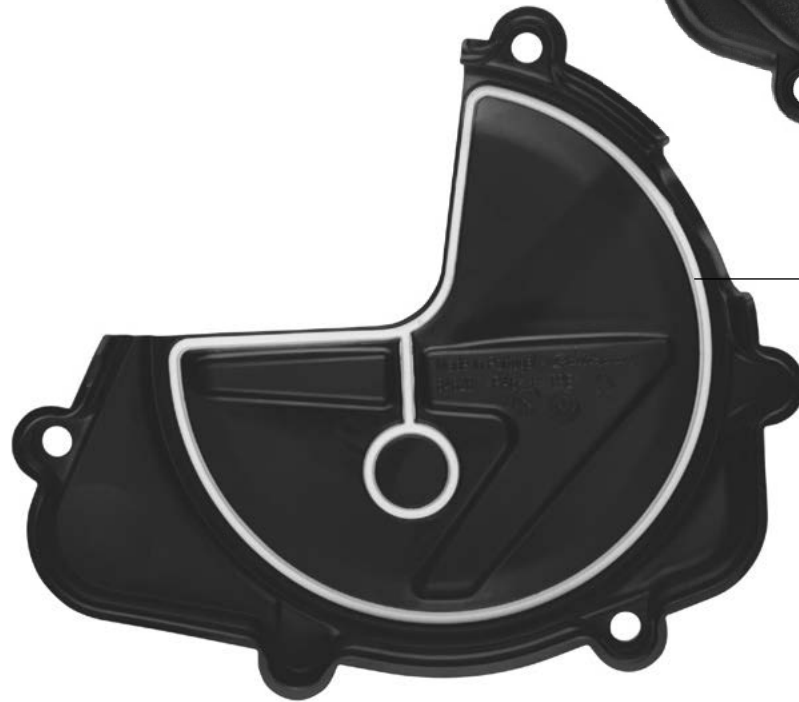

MOUNTING KIT
INCLUDED

FEATURES

- Abrasion and impact resistant
- Easy and intuitive installation
- Hard shell in hard resistant PA6 (polyamide)
- Optimum protection against rocks impact
- No need to disassemble the clutch cover for installation
- Resistance to high continuous temperature
- Compatible only with stock clutch covers
- Periodical cleaning and removal advised
- Polysport exclusive design

PARTS INCLUDED

- 1 Clutch Cover Protector
- 1 Mounting Kit

PACKAGING DETAILS

- Packed in blister
- Weight = 95 g / 0.21 lb

YAMAHA

YZ125	08-21	BK	8463600001	7
		BL-Y98	8463600002	7
YZ250	04-21	BK	8463700001	7
		BL-Y98	8463700002	7
YZ250X	17-21	BK	8463700001	7
		BL-Y98	8463700002	7
YZ250F	14-18	BK	8454900001	7
		BL-Y98	8454900002	7
	19-21	BK	8471200001	7
		BL-Y98	8471200002	7
WR250F	15-17	BK	8454900001	7
		BL-Y98	8454900002	7
	NEW 20-21	BK	8471200001	7
		BL-Y98	8471200002	7
YZ250FX	18-19	BK	8454900001	7
		BL-Y98	8454900002	7
	NEW 20-21	BK	8471200001	7
		BL-Y98	8471200002	7
YZ450F	11-21	BK	8458400001	7
		BL-Y98	8458400002	7
YZ450FX	16-21	BK	8458400001	7
		BL-Y98	8458400002	7
WR450F	09-15	BK	8455000001	7
		BL-Y98	8455000002	7
	16-21	BK	8458400001	7
		BL-Y98	8458400002	7

KAWASAKI

KX250F	09-21	BK	8435800001	7
		GR-05	8435800002	7
KX450F	06-15	BK	8440700001	7
		GR-05	8440700002	7
	16-18	BK	8454500001	7
		GR-05	8454500002	7

HONDA

CRF250R	10;13-17	BK	8441100001	7
		R-CR4	8441100002	7
	18-21	BK	8465700001	7
		R-CR4	8465700002	7
		N-GREY	8465700003	7
	NEW	N-GREY	8465700003	7
CRF250RX	19-21	BK	8465700001	7
		R-CR4	8465700002	7
		N-GREY	8465700003	7
	NEW	N-GREY	8465700003	7
CRF450R	10-16	BK	8446900001	7
		R-CR4	8446900002	7
	17-20	BK	8462800001	10
		R-CR4	8462800002	10
		N-GREY	8462800003	10
	NEW	N-GREY	8462800003	10
CRF450RX	17-20	BK	8462800001	10
		R-CR4	8462800002	10
		N-GREY	8462800003	10
	NEW	N-GREY	8462800003	10

SUZUKI

RMZ250	07-18	BK	8447500001	7
		Y-05	8447500002	7
RMZ450	11-17	BK	8447600001	10
		Y-05	8447600002	10

SHERCO

SE 250/300	14-21	BK	8465400001	10
		S-BLUE	8465400002	10
		N-GREY	8465400003	10
	NEW	N-GREY	8465400003	10
SEF 250/300	14-21	BK	8467200001	7
		S-BLUE	8467200002	7
		N-GREY	8467200003	7
	NEW	N-GREY	8467200003	7
SEF 450	14-21	BK	8465400001	10
		S-BLUE	8465400002	10
		N-GREY	8465400003	10
	NEW	N-GREY	8465400003	10

GAS GAS

EC 250 / 300	17-20	BK	8467300001	7
XC 250 / 300		RED	8467300002	7
		N-GREY	8467300003	7
	NEW	N-GREY	8467300003	7

KTM

HUSQVARNA