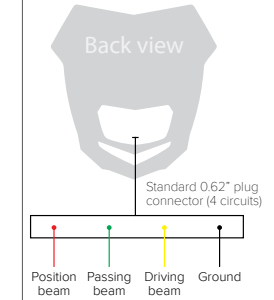

WIRING DIAGRAM

HALO

HS1 HALOGEN LAMP 35/35W 12V
The angle of the headlight beam is adjustable
Ⓢ 4
8678100006

HEADLIGHT REMOVABLE NUMBER PLATE
Weight: 112 g / 0.25 lb Ⓢ 6

- 8657400017 white
- 8657400018 black
- 8657400021 blue yam 98
- 8657400019 yellow RM 01
- 8657400020 orange KTM
- 8657400022 red CR 04
- 8657400023 green KX 05