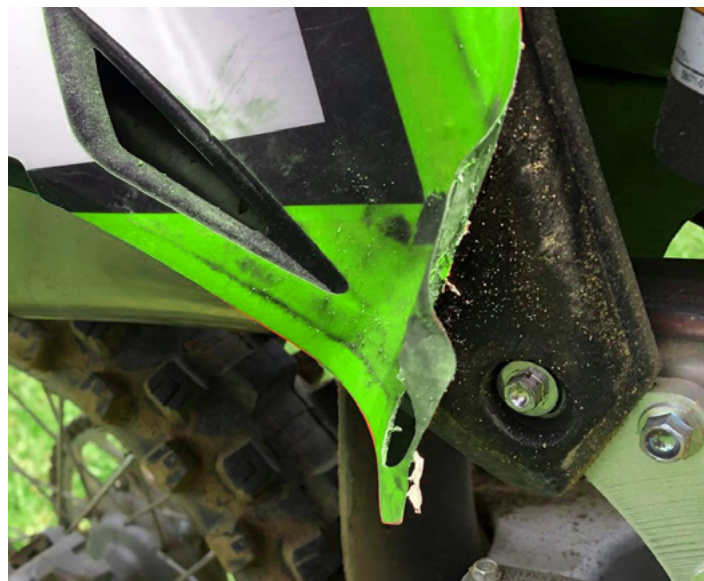

WITHOUT GRAPHIC GUARDS