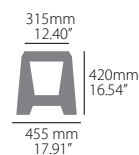

PARTS INCLUDED

1 Bike Stand Basic

PACKAGING DETAILS

Packed in carton box
Weight: 2,2 kg / 4,9 lb
⊕ 5 (minimum order)

OPTIONAL REPLACEMENT PARTS

RUBBER TOP + CLIPS

- 8985900001 OR-KTM
- 8985900002 BL-Y98
- 8985900003 R-CR4
- 8985900004 GR-05
- 8985900005 Y-05
- 8985900006 GREY