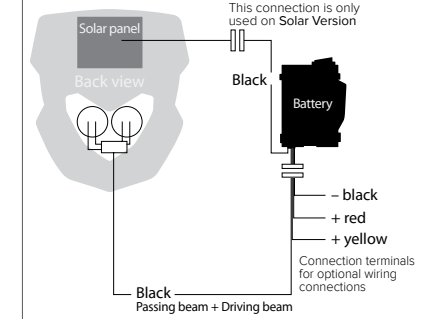

BATTERY
Weight: 785 g / 1.73 lb Ⓢ 10
● 8663100001 black

HEADLIGHT EXTENSIONS
Includes two pairs – 20mm and 40mm extensions
Ⓢ 50
8678300002

WIRING DIAGRAM

Solar / Standard version

HALO LED

LED LAMP
Low beam: 7.3W / 0.55A 13.2V
High beam: 14.7W / 1.11A 13.2V
Ⓢ 4
8678100019