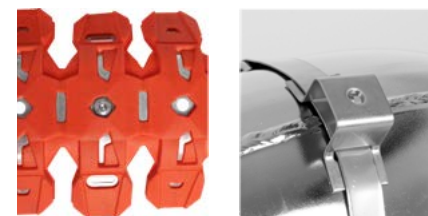

The ARMADILLO Pipe Guard is made of flexible and adaptable stainless steel and elastomer compound making it easy to adapt and fit your pipe.

QUICK and EASY to Install

ARMADILLO Pipe Guard was developed to be quickly installed and removed, with just 3 brackets or 3 brackets and 3 metallic clips.