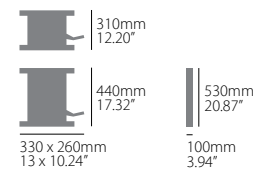

PACKAGING DETAILS

Packed in carton box
Weight: 5.5 kg / 12.13 lb
© 1 (master box)

reddot award 2017
best of the best