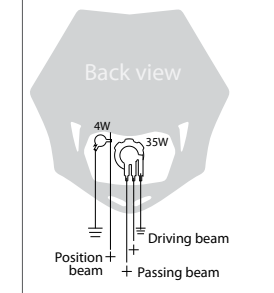

WIRING DIAGRAM

MMX

HEADLAMP 35W 12V
The angle of the headlight beam is adjustable
Ⓢ 5
8678100005

WIRING DIAGRAM

RSP LED 3.0

LED LIGHT
Ⓢ 20
8678100018

RS LED

LED LIGHT
Ⓢ 20
8678100014