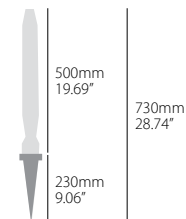

PARTS INCLUDED

1 track marker

PACKAGING DETAILS

TRACK MARKER

Weight: 230 g / 0.51 lb
 ☉ 50
 ○ 8982000001 white
 ● 8982000010 red

TRACK MARKER + BACKSIDE INSERT

Weight: 250 g / 0.55 lb
 ☉ 50
 ○ 8982000002 white