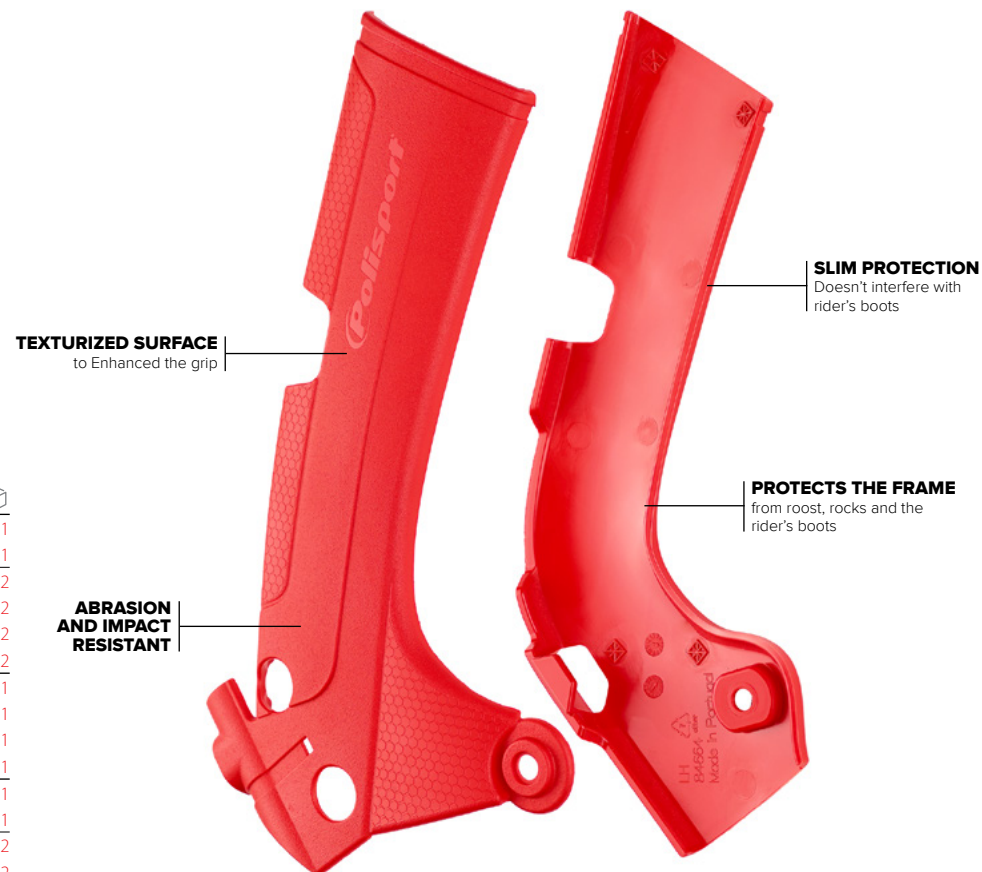

PARTS INCLUDED

1 pair of Frame Protectors
1 mounting kit

PACKAGING DETAILS

Packed in printed box
Weight: 185 g / 0.40 lb

ABRASION AND IMPACT RESISTANT

SLIM PROTECTION
Doesn't interfere with rider's boots

PROTECTS THE FRAME
from roost, rocks and the rider's boots