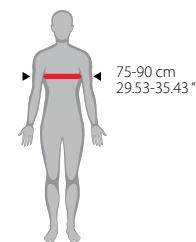

PHANTOM LITE

CHEST PROTECTOR

CE EN
complies with CE standards EN 14021-2003
lightweight

FEATURES

Complies with EN 14021-2003

Slim, comfortable and fully adaptable to the body shape

The shoulders are made in thermoformed padding to give you the perfect fit and comfort

Removable shoulder enables chest protector to be removed without taking off your helmet

High resistance injection molded plastic

Molded polypropylene front plate provides the highest possible impact, abrasion and puncture protection

Soft and impact-deflecting padding

Waist straps with a quick-lock system

Ventilated for exceptional airflow

PARTS INCLUDED

1 stone shield Phantom Lite

1 clear number plate

PACKAGING DETAILS

PHANTOM LITE	Color	Weight	Packaging
8003700001	black	745 g / 1.64 lb	Plastic bag 10 (master box)
8003700002	white		
8003700003	orange ktm		
8003700007	yellow flo		

WE MAKE
PERFORMANCE
PLASTICS