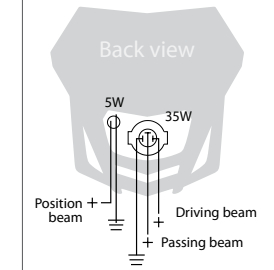

WIRING DIAGRAM

MMX

HEADLAMP 35W 12V
The angle of the headlight beam is adjustable
Ⓢ 5
8678100005