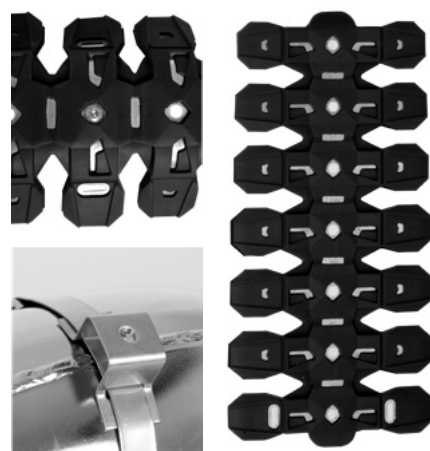

PARTS INCLUDED
1 Armadillo Extreme Silencer Guard
1 Mounting Kit

PACKAGING DETAILS
Packed in printed box
Weight: 460 g / 1.01 lb

QUICK and EASY to Install
EXTREME Silencer Guard was developed to be quickly installed and removed, with just 2 brackets or 2 brackets and 2 metallic clips.