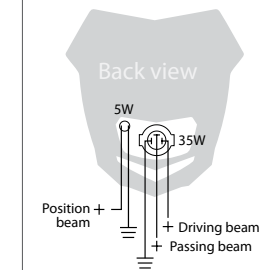

WIRING DIAGRAM

LMX

HS1 HALOGEN LAMP 35/35W 12V
The angle of the headlight beam is adjustable
Ⓢ 4
8678100006