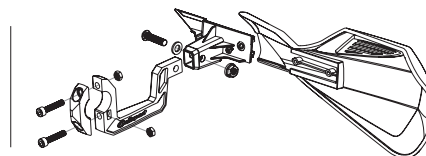

MOUNTING INSTRUCTIONS

Option 1
Handlebar mounting system

Option 2
Lever mounting system
(see spare parts - page 28)