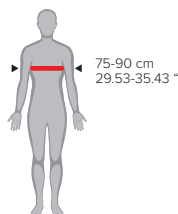

XP2 JUNIOR

CHEST PROTECTOR

FEATURES

- Complies with EN 14021-2003
- Ergonomic design
- Vented design for an efficient airflow
- Adjustable straps allow a perfect fit
- Durable buckles and side straps
- Removable foam pads allow washing and replacement
- Shoulder dampening system
- Dual density shoulder padding

PARTS INCLUDED

1 chest protector XP2 Junior

PACKAGING DETAILS

Packed in plastic bag

XP2 JUNIOR clear/black

Weight: 998 g / 2.20 lb
☎ 10

XP2 JUNIOR black

Weight: 1140 g / 2.51 lb
☎ 10

8000700003
black