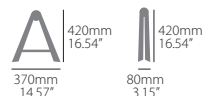

## PACKAGING DETAILS

Weight: 850 g / 1,87 lb

⊕ 12 (master box)

ORANGE TRIPOD DOES NOT INCLUDE  
THE Ø14 BUSHING