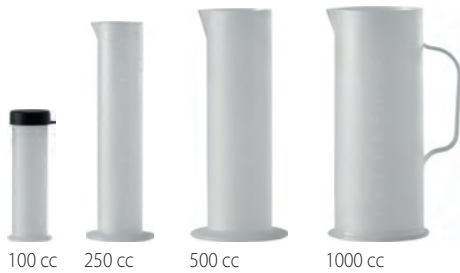

OIL MIXER

- ☉10 8152500001 250 ml / 8.5 oz
- ☉16 8152600001 125 ml / 4.22 oz

OIL BEAKERS

- 8 8453300001 1000 cc / 0.26 gal.
- 15 8453300002 500 cc / 0.13 gal.
- 15 8453300003 250 cc / 0.06 gal.
- 20 8453300004 100 cc / 0.026 gal.

ULTIMATE MUD REMOVER

Weight: 96 g / 0.21 lb ☉ 120

- 8982100001 black

MUFFLER PLUGS

- ☉ 84 8434900001 2 strokes
- 24 8434900002 4 strokes
- 5 8434900003 2 strokes (4 units) + 4 strokes (6 units)

FORK BOOTS

FORK BOOTS 215mm (length) x 28mm (top diameter) x 55mm (bottom diameter) x 11 waves

Weight: 250 g / 0.55 lb ☉ 9

- 8356000004 black

FORK BOOTS 215mm (length) x 28mm (top diameter) x 50mm (bottom diameter) x 14 waves

Weight: 220 g / 0.49 lb ☉ 20

- 8358000004 black

FORK BOOTS 250mm (length) x 32mm (top diameter) x 60mm (bottom diameter) x 20 waves

Weight: 288 g / 0.63 lb ☉ 16

- 8363000004 black

FORK BOOTS 350mm (length) x 41mm (top diameter) x 58mm (bottom diameter) x 28 waves

Weight: 622 g / 1.37 lb ☉ 10

- 8365000002 blue
- 8365000004 black
- 8365000007 red

RE-USABLE ZIP TIES KIT (set of 12 units)

- 8462200001 black