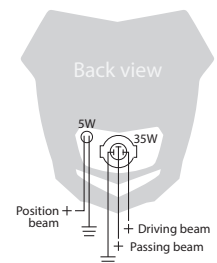

WIRING DIAGRAM

SPARE PARTS AVAILABLE See page 39