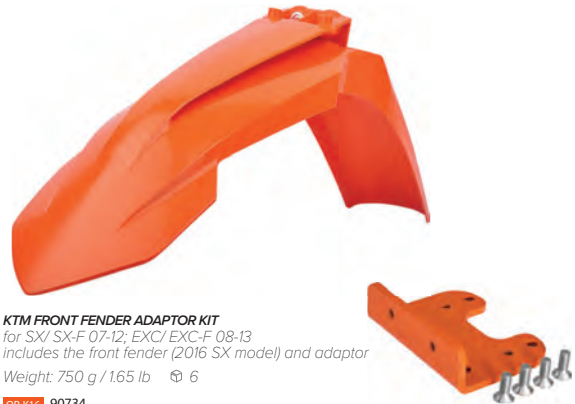

KTM FRONT FENDER ADAPTOR KIT

for SX/ SX-F 07-12; EXC/ EXC-F 08-13

includes the front fender (2016 SX model) and adaptor

Weight: 750 g / 1.65 lb ☉ 6

- OR-K16 90734

- WK 90735

- BK 90736