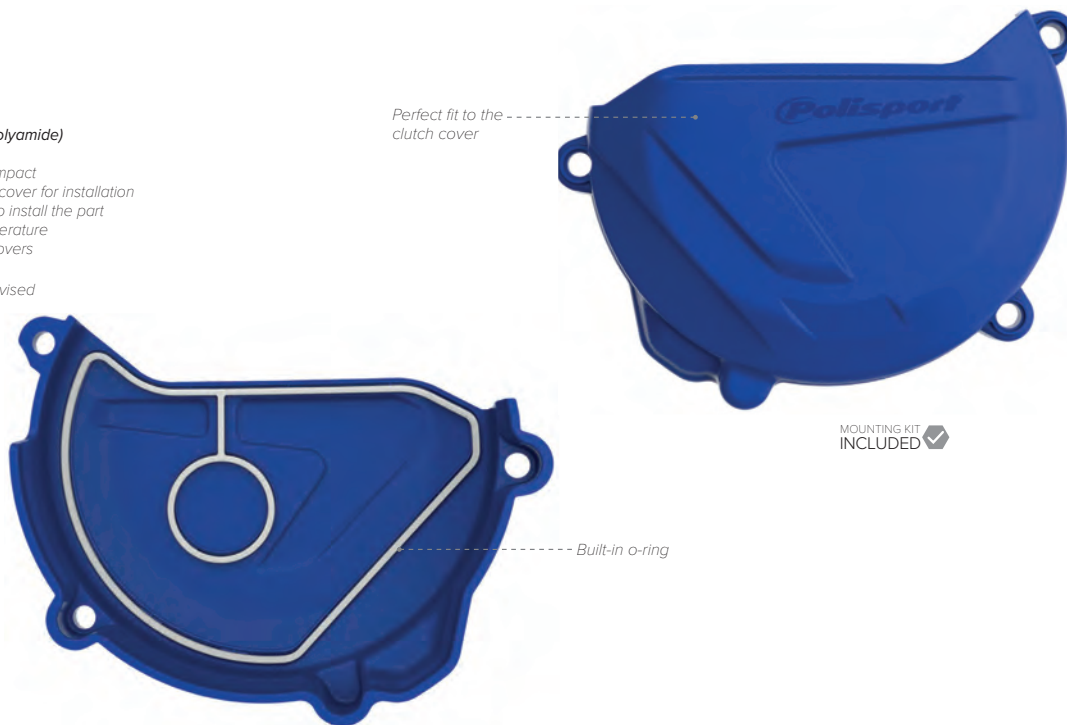

CLUTCH COVER PROTECTOR NEW MODELS

PERFORMANCE PART

FEATURES

- Abrasion and impact resistant
- Built-in rubber o-ring
- Easy and intuitive installation
- Hard shell in hard resistant PA6 (polyamide)
- Perfect fit to the clutch cover
- Optimum protection against rocks impact
- No need to disassemble the clutch cover for installation
- All mounting hardware is included to install the part
- Resistance to high continuous temperature
- Compatible only with stock clutch covers
- Available in black and brand colors
- Periodical cleaning and removal advised
- Polisport exclusive design

PARTS INCLUDED

- 1 Clutch Cover Protector
- Mounting Hardware

PACKAGING DETAILS

- Packed in Blister
- Weight ≈ 95 g / 0.21 lb

Mounting Kit INCLUDED ☒

YAMAHA

YZ125	08-19	BK	8463600001	10
		BL Y98	8463600002	10
YZ250	04-19	BK	8463700001	10
		BL Y98	8463700002	10
YZ250X	NEW 17-19	BK	8463700001	10
	NEW	BL Y98	8463700002	10
WR250	16-18	BK	8463700001	10
		BL Y98	8463700002	10
YZ250F	14-19	BK	8454900001	10
WR250F*		BL Y98	8454900002	10
YZ250FX	18-19	BK	8454900001	10
		BL Y98	8454900002	10
YZ450F	11-19	BK	8458400001	10
		BL Y98	8458400002	10
YZ450FX	16-19	BK	8458400001	10
		BL Y98	8458400002	10
WR450F	09-15	BK	8455000001	10
		BL Y98	8455000002	10
	16-19	BK	8458400001	10
		BL Y98	8458400002	10

* from 15-17

KAWASAKI

KX250F	09-19	BK	8435800001	10
		GR-05	8435800002	10
KX450F	06-15	BK	8440700001	10
		GR-05	8440700002	10
	16-19	BK	8454500001	10
		GR-05	8454500002	10

HONDA

CRF250R	10;13-17	BK	8441100001	10
		R-CR4	8441100002	10
	NEW 18-19	BK	8465700001	7
	NEW	R-CR4	8465700002	7
CRF450R	10-16	BK	8446900001	10
		R-CR4	8446900002	10
	17-19	BK	8462800001	10
		R-CR4	8462800002	10
CRF450RX	17-19	BK	8462800001	10
		R-CR4	8462800002	10

SUZUKI

RMZ250	07-18	BK	8447500001	10
		Y-05	8447500002	10
RMZ450	11-17	BK	8447600001	6
		Y-05	8447600002	6

SHERCO

SE 250 / 300	NEW 14-19	BK	8465400001	10
	NEW	S-BLUE	8465400002	10
SEF 250/300	NEW 14-19	BK	8467200001	10
	NEW	S-BLUE	8467200002	10
SEF 450	NEW 14-19	BK	8465400001	10
	NEW	S-BLUE	8465400002	10

GAS GAS

EC 250 / 300	NEW 17-19	BK	8467300001	10
	NEW	RED	8467300002	10
XC 250 / 300	NEW 17-19	BK	8467300001	10
	NEW	RED	8467300002	10

KTM

XC/SX 125/200	09-15	BK	8447900001	10
		OR-K16	8447900002	10
XC/SX 125/150	16-18	BK	8460300001	6
		OR-K16	8460300002	6
XC/SX 250/300	13-16	BK	8460200001	10
		OR-K16	8460200002	10
	17-19	BK	8461700001	10
		OR-K16	8461700002	10
XCF/SXF 250/350	12-15	BK	8447800001	10
	(2) (5)	OR-K16	8447800002	10
	16-19	BK	8462500001	10
		OR-K16	8462500002	10
XCF/SXF 450	13-15	BK	8447700001	10
		OR-K16	8447700002	10
	16-19	BK	8460500001	10
		OR-K16	8460500002	10
EXC/XCW 125/150/200	09-16	BK	8447900001	10
		OR-K16	8447900002	10
	17-19	BK	8460300001	6
		OR-K16	8460300002	6
EXC/XCW 250/300	13-16	BK	8460200001	10
		OR-K16	8460200002	10
	17-19	BK	8461700001	10
		OR-K16	8461700002	10
EXCF/XCFW 250/350	12-16	BK	8447800001	10
		OR-K16	8447800002	10
	17-19	BK	8462500001	6
		OR-K16	8462500002	6
EXC/XCW 450/500	12-16	BK	8447700001	10
		OR-K16	8447700002	10
EXCF/XCFW 450/500	17-19	BK	8460500001	10
		OR-K16	8460500002	10
Freeride 250 R	14-19	BK	8460200001	10
		OR-K16	8460200002	10

(1) SX 250 since 2012

(2) SXF 350 since 2011

(3) EXCF 250 only from 14-16 / XCF-W 250 (14-16)

(4) XC-W 125/150 17-18

(5) SX-F / XC-F 250 SINCE 2013