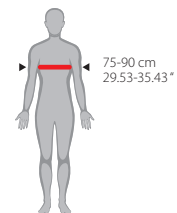

## PACKAGING DETAILS

Packed in plastic bag

Weight: 745 g / 1.64 lb

☉ 10 (master box)

8003700001  
black

8003700002  
white

8003700003  
orange ktm

8003700007  
yellow flo