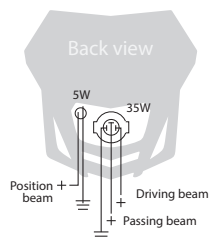

WIRING DIAGRAM