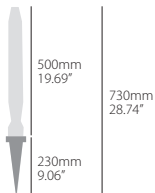

TRACK MARKER NEWCOLOR

CUSTOMIZABLE TRACK ACCESSORY

FEATURES

Allows the easy attachment of track tape and banner strings

Extra strong ground spike with built-in drive pad

Strong and flexible upper body made of Polypropylene

Folds down when struck by a bike

Innovative swappable/replaceable rear panel logo print area

Large silkscreen imprinted logos - front and back

Fully customizable

PARTS INCLUDED

1 track marker

PACKAGING DETAILS

TRACK MARKER

Weight: 230 g / 0.51 lb

☎ 50

○ 8982000001 white

● 8982000010 red

TRACK MARKER + BACKSIDE INSERT

Weight: 250 g / 0.55 lb

☎ 50

○ 8982000002 white