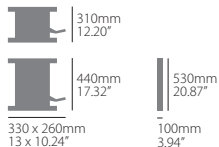

PACKAGING DETAILS

Packed in carton box
Weight: 5,5 kg / 12.13 lb
⊗ 1