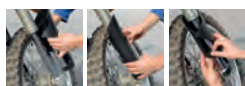

Fork guards allows installation and removal without disassembling the suspension.