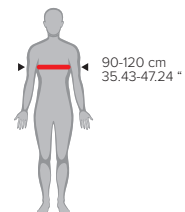

XP2 ADULT

CHEST PROTECTOR

CE EN
complies with EN 14021-2003
CE standards complies with standards lightweight

FEATURES

Adjustable straps allow a perfect fit

Shoulder dampening system

Dual density shoulder padding

Provides shoulder and arm protection

Complies with EN 14021-2003

Ergonomic design

Vented design for an efficient airflow

Adjustable straps allow a perfect fit

Removable foam pads to allow washing and replacement

Shoulder dampening system

Anatomically shaped guarantees the highest level of comfort and mobility (fits most sizes)

Strong channel re-enforced back panel

High Resistance injected molded plastic

Durable buckles and side straps

Hypo-allergenic foam padding

Back-inside foam protection

PARTS INCLUDED

1 chest protector XP2 Adult

PACKAGING DETAILS

Packed in plastic bag

XP2 ADULT clear/black

Weight: 1521 g / 3.35 lb

⊞ 10 (master box)

XP2 ADULT black

Weight: 1239 g / 2.73 lb

⊞ 10 (master box)

8000300001

clear/black

8000300013

black