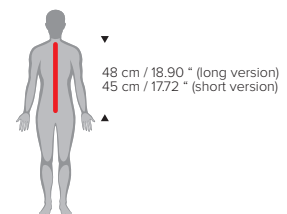

ROCKSTEADY FUSION

CHEST & BACK PROTECTOR

CE | EN | EN
complies with CE standards | EN 14021-2003 | EN 1621-2-2014
complies with standards | complies with standards

FEATURES

Spine protection

Neck brace friendly

Shoulders adjustable in two positions

Fully removable shoulders

Complies with EN 14021 - 2003 (homologation for the front)

Complies with EN 1621 - 2 2014 (homologation for the back)

Available in two versions (long / short)

Molded polypropylene front plate provides the highest possible impact, abrasion and puncture protection

Ergonomic design

Shoulders made of a soft and padded material for better ergonomic fit

Breathable perforated wadding

Easy slide straps on side and shoulders for perfect adjustment

Removable shoulder enable chest protector to be removed without taking off your helmet

TPR (Thermoplastic Rubber) graphics on the shoulders

High resistance injection molded plastic

PARTS INCLUDED

1 chest protector

Rocksteady Fusion

(long or short)

PACKAGING DETAILS

Packed in plastic bag

LONG VERSION

Weight: 1161 g / 2.56 lb

☞ 7 (master box)

SHORT VERSION

Weight: 1110 g / 2.45 lb

☞ 7 (master box)

LONG VERSION	8002200001	8002200002
SHORT VERSION	8002900001	8002900002
	black	white