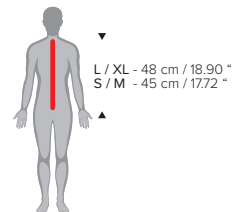

PACKAGING DETAILS

Packed with headcard

⊗ 6 (master box)

S/M Weight: 990 g / 2.18 lb

L/XL Weight: 979 g / 2.15 lb