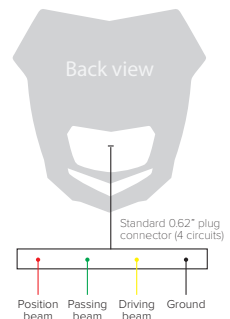

WIRING DIAGRAM