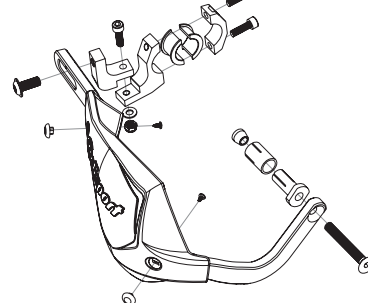

MOUNTING INSTRUCTIONS

SPARE PARTS AVAILABLE See page 28