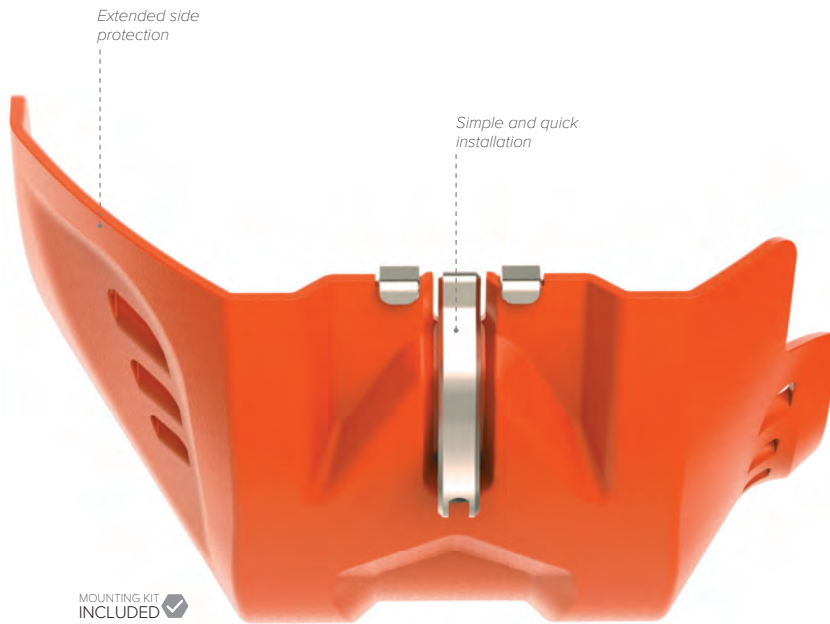

FORTRESS SKID PLATE NEW PART

PERFORMANCE PART

FEATURES

- Highly durable and resistant injection molded part
- Full coverage of the engine and frame rails
- Mounting kit developed for a simple and quick installation
- Extended side protection
- Available with and without linkage protection
- No noise. Quieter than metallic protections
- Slim fit prevents mud, dirt or rocks to build up between the protector and the frame
- Includes air intakes to cool the engine
- Perfect fit. Model specific design
- All hardware included
- Lightweight protection

PARTS INCLUDED

- 1 Polisport Skid Plate
- 1 mounting kit with all components for easy assembly

PACKAGING DETAILS

- Packed in plastic bag
- Weight: 350 g / 0.77 lb
- ⊕ 5 (master box)