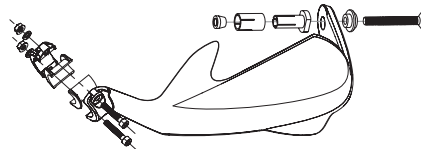

MOUNTING INSTRUCTIONS

SPARE PARTS AVAILABLE See page 28