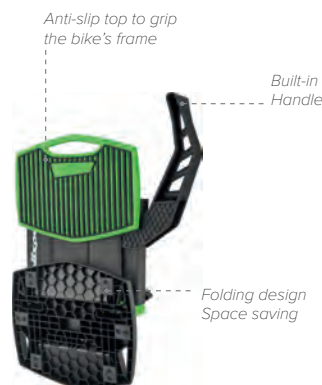

8982700004  
red CR 04/black

8982700005  
green 05/black

8982700006  
black

Strong foot pedal  
to lift the bike

Anti-slip top to grip  
the bike's frame

Built-in  
Handle

Folding design  
Space saving

Functional pockets  
to store tools