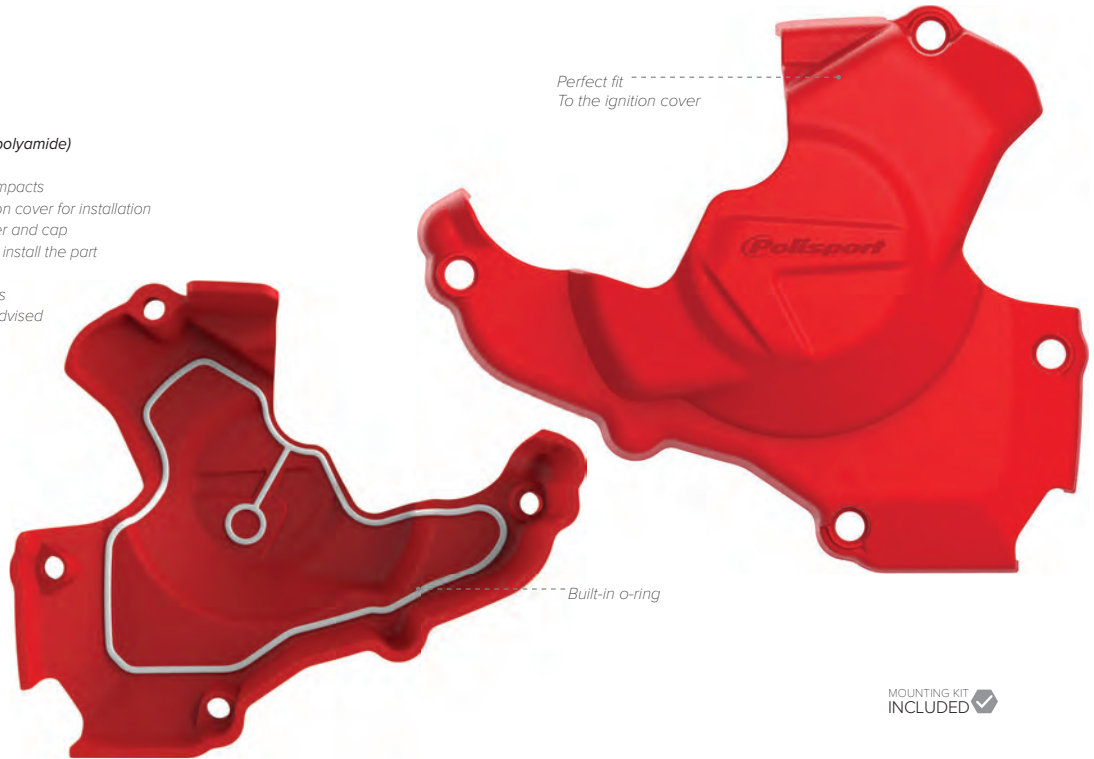

IGNITION COVER PROTECTOR NEW MODELS

PERFORMANCE PART

FEATURES

- Abrasion and impact resistant
- Built-in rubber o-ring
- Easy and intuitive installation
- Hard shell in hard resistant PA6 (polyamide)
- Perfect fit to the Ignition Cover
- Optimum protection against rock impacts
- No need to disassemble the ignition cover for installation
- Free clearance to the oil filter cover and cap
- All mounting hardware included to install the part
- Resistant to high temperatures
- Available in black and brand colors
- Periodical cleaning and removal advised
- Polisport exclusive design

PARTS INCLUDED

- 1 Ignition Cover Protector
- Mounting Hardware

PACKAGING DETAILS

- Packed in blister
- Weight ≈ 100 g / 0,22 lb

Perfect fit
To the ignition cover

MOUNTING KIT
INCLUDED

YAMAHA

Model	Year	Color	Part No.	Qty
YZ125	05-19	BK	8464400001	8
		BL-Y98	8464400002	8
YZ250	05-19	BK	8464500001	8
		BL-Y98	8464500002	8
YZ250X	16-19	BK	8464500001	8
		BL-Y98	8464500002	8
YZ250F	14-18	BK	8460600001	8
		BL-Y98	8460600002	8
YZ450F	14-17	BK	8460700001	8
		BL-Y98	8460700002	8
YZ450FX (19)	18-19	BK	8465300001	8
		BL-Y98	8465300002	8

KAWASAKI

Model	Year	Color	Part No.	Qty
KX250F	13-16	BK	8460800001	8
		GR-05	8460800002	8
	17-19	BK	8463800001	10
		GR-05	8463800002	10
KX450F	16-19	BK	8460900001	8
		GR-05	8460900002	8

HONDA

Model	Year	Color	Part No.	Qty
CRF250R	10-17	BK	8461000001	10
		R-CR4	8461000002	10
	18-19	BK	8465900001	10
		R-CR4	8465900002	10
CRF450R	10-16	BK	8461200001	10
		R-CR4	8461200002	10
	17-19	BK	8462700001	10
		R-CR4	8462700002	10
CRF450RX	17-19	BK	8462700001	10
		R-CR4	8462700002	10

GASGAS

Model	Year	Color	Part No.	Qty
EC 250/300	17-19	BK	8467600001	10
		RED	8467600002	10
XC 250/300	17-19	BK	8467600001	10
		RED	8467600002	10

KTM

Model	Year	Color	Part No.	Qty
EXC 250 / 300	11-16	BK	8464300001	8
		OR-K16	8464300002	8
EXC 250 / 300 / TPI	17-19	BK	8467500001	8
		OR-K16	8467500002	8
EXC-F / XCF-W 250	14-16	BK	8461300001	6
		OR-K16	8461300002	6
EXC-F / XCF-W 350	12-16	BK	8461300001	6
		OR-K16	8461300002	6
EXC-F 250 / 350	17-19	BK	8464000001	6
		OR-K16	8464000002	6
EXC-F 450 / 500	17-19	BK	8467000001	10
		OR-K16	8467000002	10
SX 125 / 150	16-19	BK	8464100001	12
		OR-K16	8464100002	12
SX-F / XC-F 250 / 350	16-19	BK	8461400001	6
		OR-K16	8461400002	6
SX-F 250	13-15	BK	8461500001	6
		OR-K16	8461500002	6
SX-F 450	16-19	BK	8463900001	6
		OR-K16	8463900002	6
XC 250 / 300	12-16	BK	8464300001	8
		OR-K16	8464300002	8
XC-F 250	14-15	BK	8461500001	6
		OR-K16	8461500002	6
SX-F / XC-F 350	12-15	BK	8461500001	6
		OR-K16	8461500002	6
Freeride 350	13-17	BK	8461300001	6
		OR-K16	8461300002	6
Freeride 250 R	15-17	BK	8464300001	6
		OR-K16	8464300002	6

SHERCO

Model	Year	Color	Part No.	Qty
SE 250/300	14-19	BK	8466000001	10
		S-BLUE	8466000002	10
SE-F 250/300	14-19	BK	8467400001	10
		S-BLUE	8467400002	10

HUSQVARNA

Model	Year	Color	Part No.	Qty
TC 125	16-19	BK	8464100001	12
		HQ-BL	8464100002	12
FE 250/350	14-16	BK	8461300001	6
		HQ-BL	8461300003	6
	18-19	HQ-YLW	8461300004	6
		BK	8464000001	6
FE 450/501	17-19	BK	8467000001	10
		HQ-BL	8467000003	10
FX 450	17-19	BK	8463900001	6
		HQ-BL	8463900003	6
FC 250/350	14-15	BK	8461500001	6
		HQ-BL	8461500003	6
	16-19	BK	8461400001	6
		HQ-BL	8461400003	6
FC 450/ FS 450	16-19	BK	8463900001	6
		HQ-BL	8463900003	6
TE 250 / 300	15-16	BK	8464300001	8
		HQ-BL	8464300003	8
TE 250/300/TPI	17-19	BK	8467500001	8
		HQ-BL	8467500003	8

BETA

Model	Year	Color	Part No.	Qty
RR 250/300	13-19	BK	8463300001	10
		R-BETA	8463300002	10
X-TRAINER 300	16-19	BK	8463300001	10
		R-BETA	8463300002	10