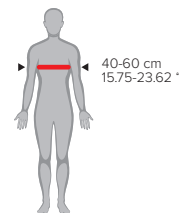

## PACKAGING DETAILS

Packed in plastic bag

Weight: 425 g / 0.93 lb

⊗ 6 (master box)

8003800001  
black

8003800002  
white