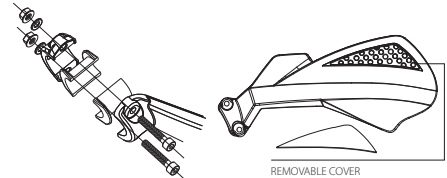

MOUNTING INSTRUCTIONS