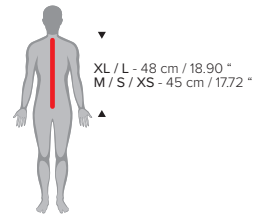

## PACKAGING DETAILS

Packed in mesh bag

⊗ 5 (master box)

**XL** Weight: 2000 g / 4.40 lb

**L** Weight: 1897 g / 4.18 lb

**M** Weight: 1899 g / 4.19 lb

**S** Weight: 1758 g / 3.88 lb

**XS** Weight: 1739 g / 3.83 lb