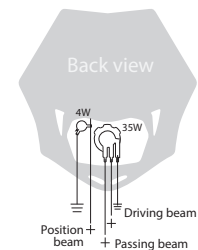

WIRING DIAGRAM