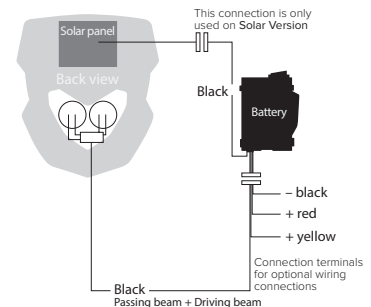

WIRING DIAGRAM

Standard / Solar Version