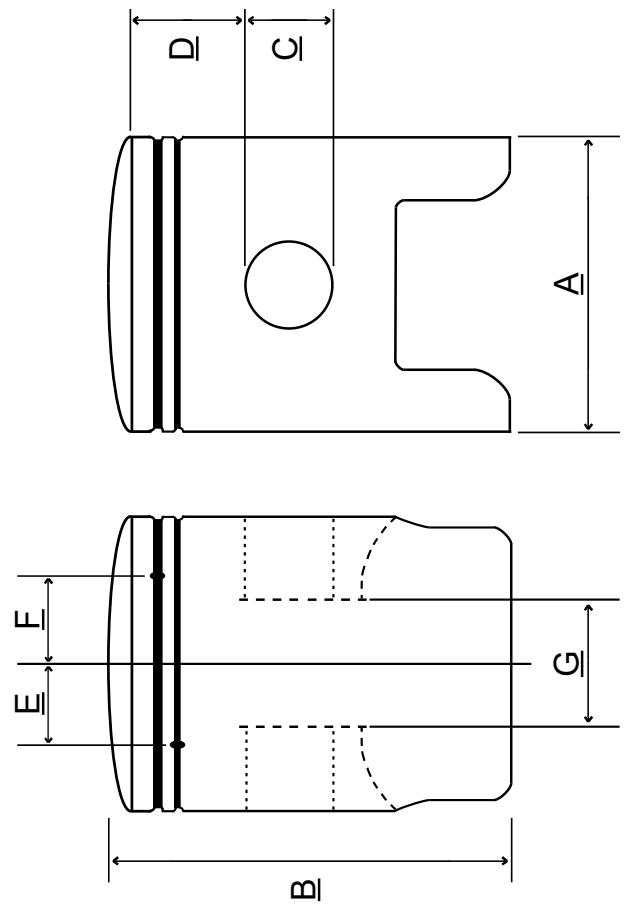

2-Stroke Piston Drawing Sheet

Brand: ..... Model: ..... Year: .....
Measured dimensions: A: ..... B: ..... C: ..... D: ..... E: ..... F: ..... G: .....

Remarks: .....
.....

Optional additional information

Piston head details : .....
Piston ring details : ..... (i.e. thickness, shape, etc.)
Lubrication holes : .....
Other : .....

Sender information

Company Name: .....
Requested action:
☐ Return by fax: .....
☐ Return by e-mail: .....
Suggest alternative if preferred item is not available: ☐ Yes ☐ No

To be completed by ProX representative:

Suggested Piston Part No.: ..... Description: .....
Dimensions: A: ..... B: ..... C: ..... D: ..... E: ..... F: ..... G: .....
Remarks: .....

DIMENSIONS FUEL & AIR PARTS SUSPENSION PARTS WHEEL & STEERING PARTS BRAKE PARTS DRIVE TRAIN PARTS GASKETS VALVE TRAIN PARTS CLUTCH PARTS PISTON PARTS CRANKSHAFT PARTS