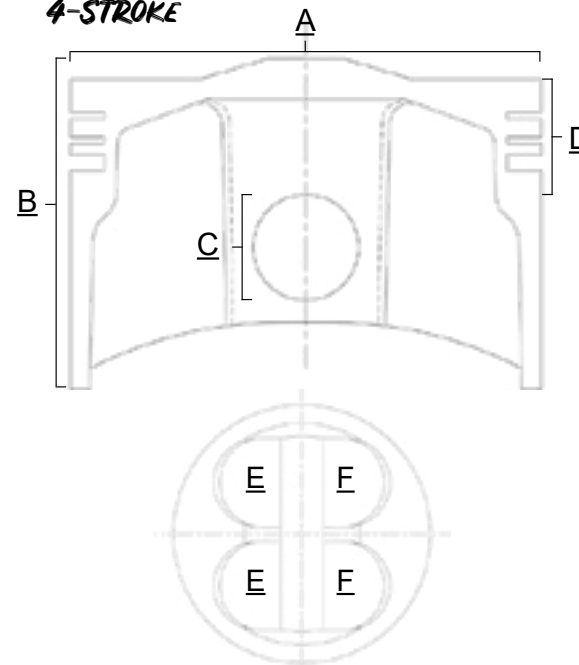

4-STROKE

- A = Diameter *
- B = Total height
- C = Pinhole diameter
- D = Compression height
- E = Intake valve pocket diameter
- F = Exhaust valve pocket diameter

All dimensions in mm.
* In case of cast iron cylinder, piston bore diameter is mentioned
* In case of nicasil cylinder, actual piston diameter is mentioned

HONDA