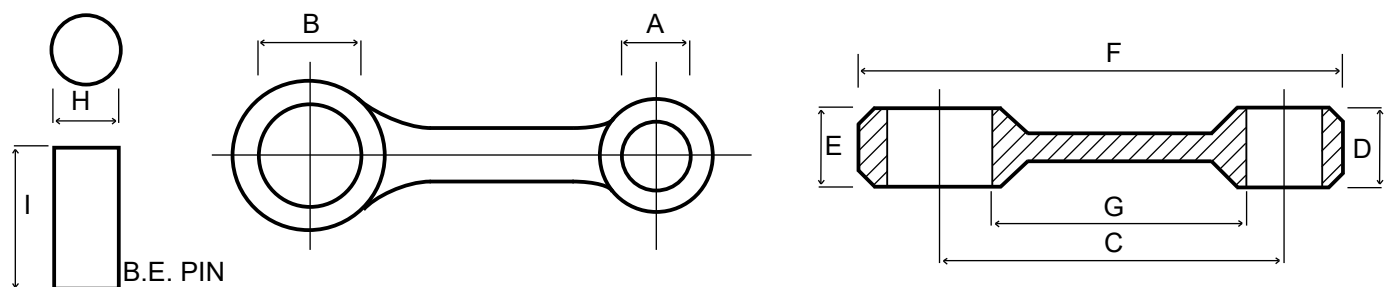

CONNECTING ROD DIMENSIONS

HONDA