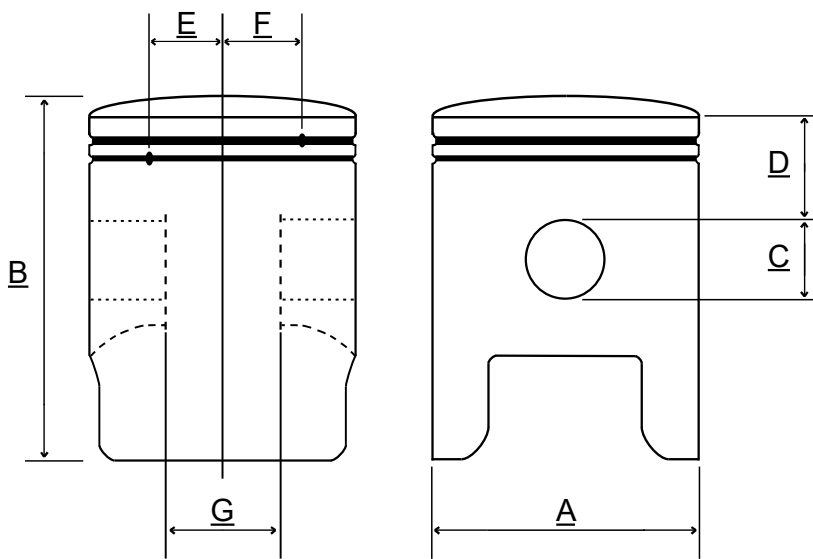

PISTON DIMENSIONS

2-STROKE

- A = Diameter *
- B = Total height
- C = Pinhole diameter
- D = Compression height
- E = Ring location pin position from center
- F = Ring location pin position from center
- G = Pin boss spacing

All dimensions in mm.
* In case of cast iron cylinder, piston bore diameter is mentioned
* In case of nicasil cylinder, actual piston diameter is mentioned