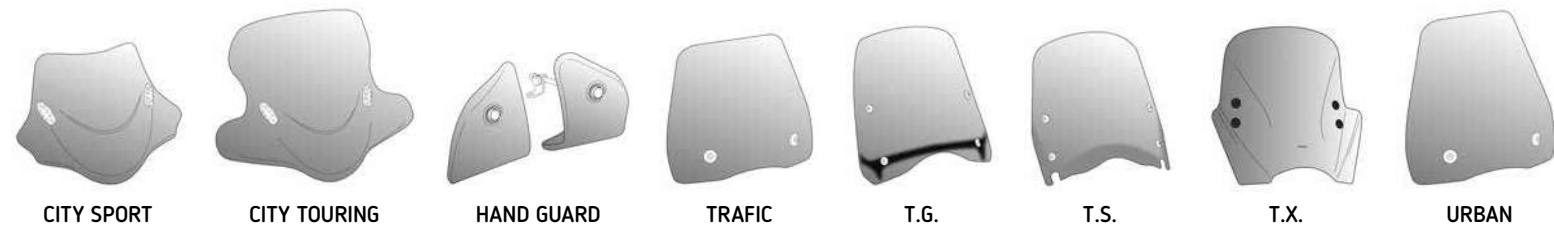

WINDSHIELD FOR SCOOTERS

HI-TECH PARTS | TYPE OF WINDSHIELD:

MODEL	YEAR	TYPE OF WINDSHIELD	REFERENCE	H	W
PREDATOR		HAND GUARD	6855W		(*)
RAMBLA		T.G.	4879W		(*)
RAMBLA		HAND GUARD	6855W		(*)
GILERA					
RUNNER		CITY SPORT	1065H	(*)	
RUNNER		CITY TOURING	1066H	(*)	
RUNNER		HAND GUARD	6855W		(*)
HONDA					
@	00' - 02'	CITY SPORT	0326H	(*)	
@	00' - 02'	CITY TOURING	0322H	(*)	
@	00' - 02'	HAND GUARD	6855W		(*)
DYLAN	02' - 06'	CITY SPORT	1300H	(*)	
DYLAN	02' - 06'	CITY TOURING	1299H	(*)	
DYLAN	02' - 06'	HAND GUARD	6855W		(*)
INNOVA	07' - 11'	T.G.	4647W		(*)
INNOVA	07' - 11'	HAND GUARD	6855W		(*)
LEAD 100	03' - 07'	CITY SPORT	1529H	(*)	
LEAD 100	03' - 07'	CITY TOURING	1528H	(*)	
LEAD 100	03' - 07'	HAND GUARD	6855W		(*)
NHX 110 LEAD	08' - 13'	TRAFIC	4872	(*)	(*)
NHX 110 LEAD	08' - 13'	URBAN	8450	(*)	(*)
NHX 110 LEAD	08' - 13'	T.G.	4685W		(*)
NHX 110 LEAD	08' - 13'	HAND GUARD	6855W		(*)
PASSION 125	06' - 14'	TRAFIC	5673	(*)	(*)
PASSION 125	06' - 14'	URBAN	8451	(*)	(*)
PASSION 125	06' - 14'	T.S.	4323W		(*)
PASSION 125	06' - 14'	HAND GUARD	6855W		(*)
SCOOPI SH50		T.G.	0092W		(*)
SCOOPI SH50		HAND GUARD	6855W		(*)
SCOOPI SH100		T.G.	0092W		(*)
SCOOPI SH100		HAND GUARD	6855W		(*)
SCOOPI SH125	02' - 05'	T.S.	1012W		(*)
SCOOPI SH125	02' - 05'	HAND GUARD	6855W		(*)
SCOOPI SH125i	06' - 08'	CITY TOURING	4621H	(*)	
SCOOPI SH125i	06' - 08'	TRAFIC	4045	(*)	(*)
SCOOPI SH125i	06' - 08'	URBAN	8452	(*)	(*)
SCOOPI SH125i	06' - 08'	T.S.	4028W		(*)
SCOOPI SH125i	06' - 08'	HAND GUARD	6855W		(*)
SCOOPI SH125i	09' - 12'	T.S.	5183W		(*)
SCOOPI SH125i	09' - 12'	HAND GUARD	6855W		(*)
SCOOPI SH125i	13' - 16'	CITY TOURING	6436H	(*)