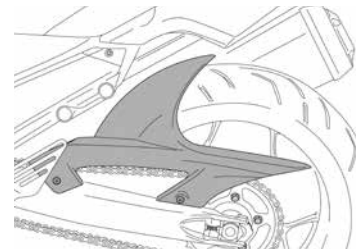

REAR FENDERS

HI-TECH PARTS | TYPE OF FENDER:

FENDER S