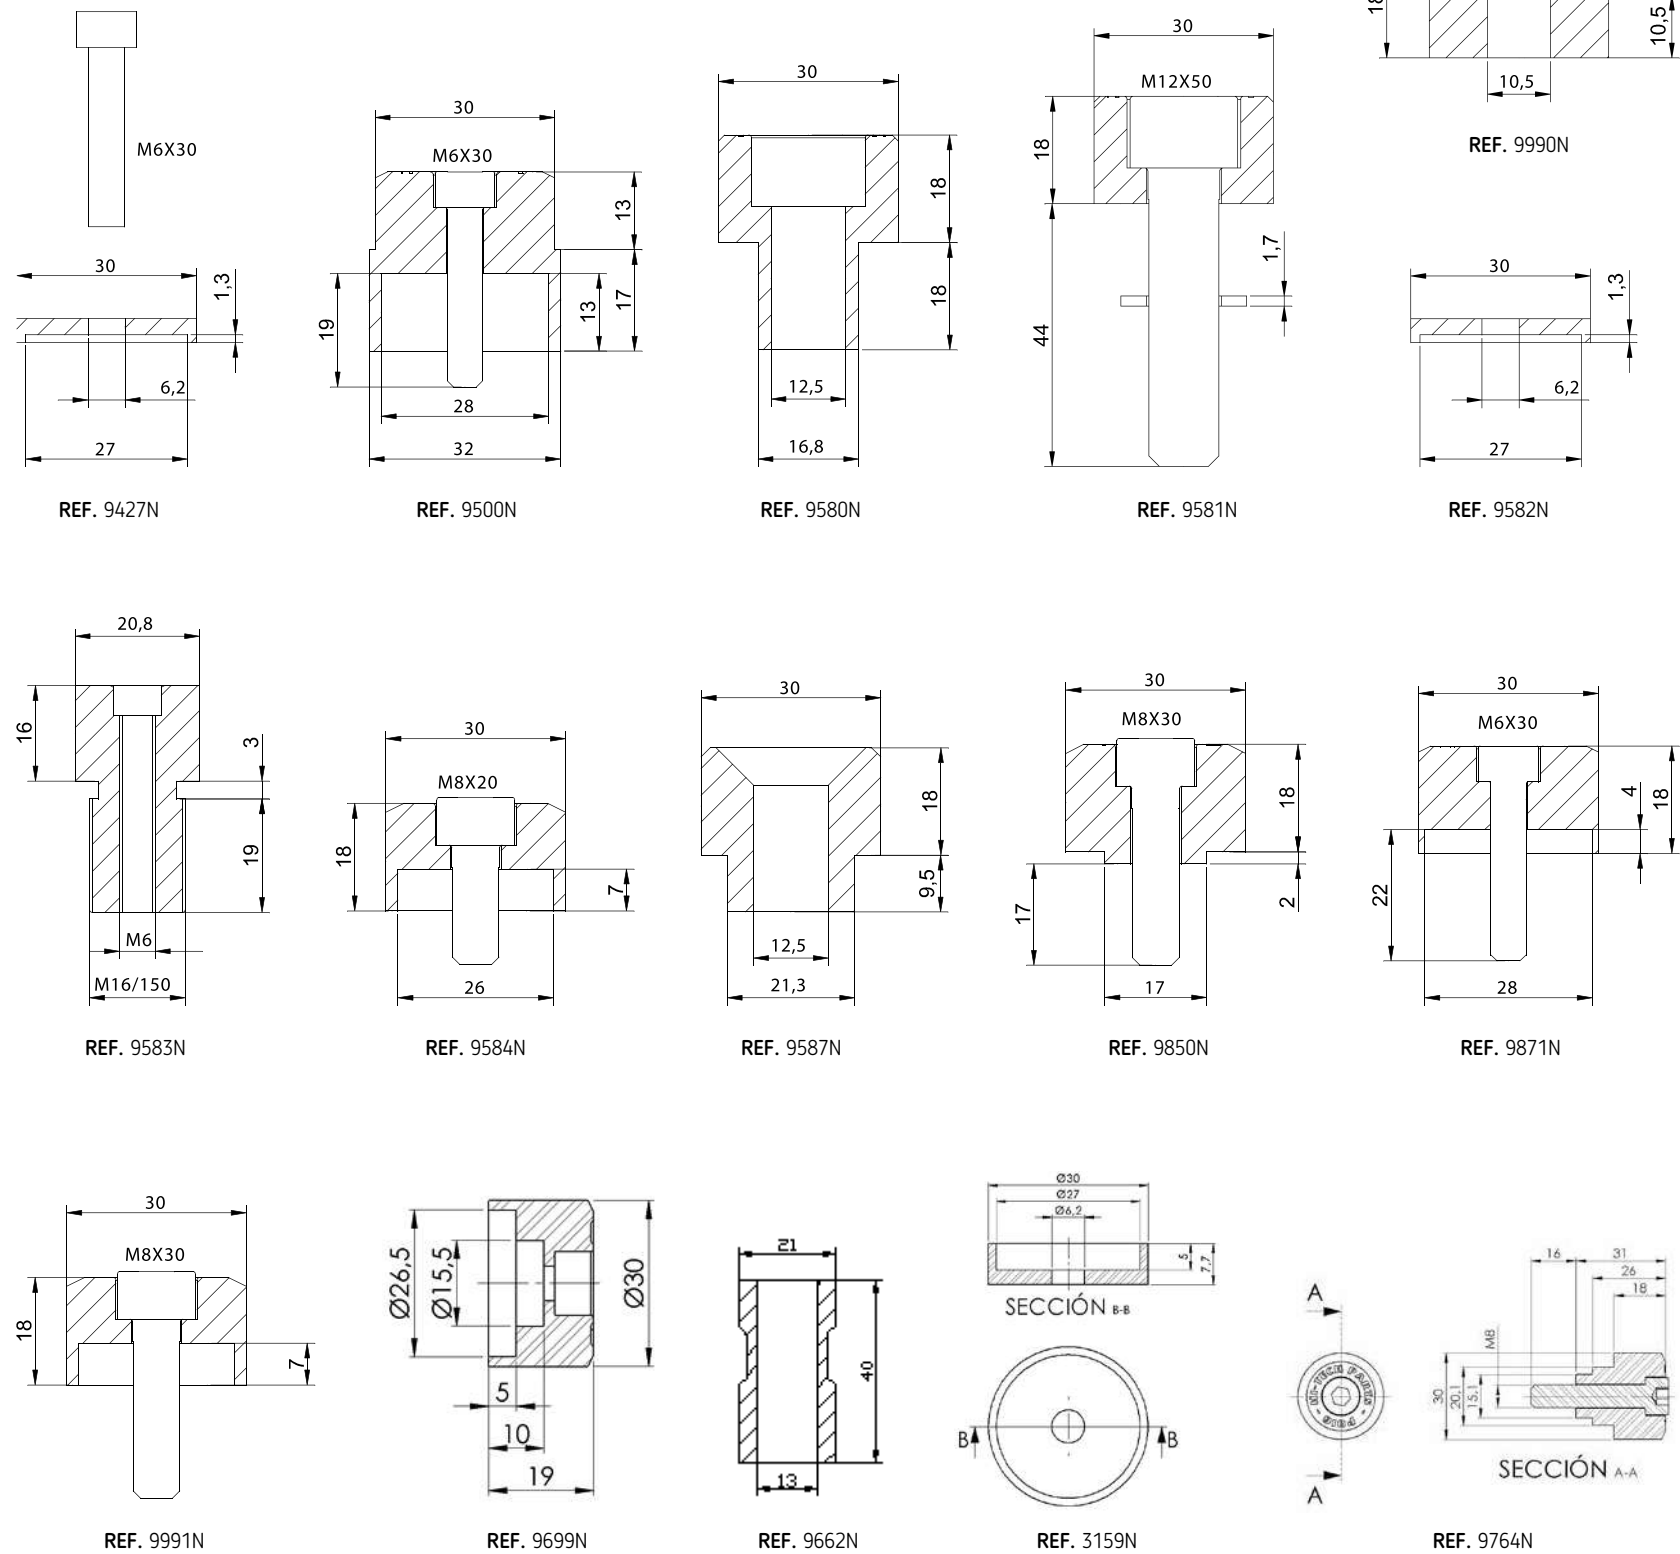

ADAPTORS TO BAR END REARVIEW MIRRORS

HI-TECH PARTS | TYPE OF REARVIEW MIRROR:

MODEL	YEAR	TYPE OF REARVIEW MIRROR	SIDE	REF. ADAPTOR	N	P
APRILA						
SHIVER 900	17' - 19'	HI-TECH IV	RIGHT	9871N	(*)	
SHIVER 900	17' - 19'	HI-TECH IV	LEFT	9871N	(*)	
SHIVER 900	17' - 19'	MP	RIGHT	9871N	(*)	
SHIVER 900	17' - 19'	MP	LEFT	9871N	(*)	
SHIVER 900	17' - 19'	TRACKER	RIGHT	9871N	(*)	
SHIVER 900	17' - 19'	TRACKER	LEFT	9871N	(*)	
SHIVER 900	17' - 19'	GRAND TRACKER	RIGHT	9871N	(*)	
SHIVER 900	17' - 19'	GRAND TRACKER	LEFT	9871N	(*)	
SHIVER 900	17' - 19'	MONACO	RIGHT	9871N	(*)	
SHIVER 900	17' - 19'	MONACO	LEFT	9871N	(*)	
TUONO V4 1100 FACTORY	15' - 19'	HI-TECH IV	RIGHT	3159N	(*)	
TUONO V4 1100 FACTORY	15' - 19'	HI-TECH IV	LEFT	3159N	(*)	
TUONO V4 1100 FACTORY	15' - 19'	MP	RIGHT	3159N	(*)	
TUONO V4 1100 FACTORY	15' - 19'	MP	LEFT	3159N	(*)	
TUONO V4 1100 FACTORY	15' - 19'	TRACKER	RIGHT	3159N	(*)	
TUONO V4 1100 FACTORY	15' - 19'	TRACKER	LEFT	3159N	(*)	
TUONO V4 1100 FACTORY	15' - 19'	GRAND TRACKER	RIGHT	3159N	(*)	
TUONO V4 1100 FACTORY	15' - 19'	GRAND TRACKER	LEFT	3159N	(*)	
TUONO V4 1100 FACTORY	15' - 19'	MONACO	RIGHT	3159N	(*)	
TUONO V4 1100 FACTORY	15' - 19'	MONACO	LEFT	3159N	(*)	
BENELLI						
LEONCINO 500	16' - 19'	HI-TECH IV	RIGHT	9699N	(*)	
LEONCINO 500	16' - 19'	HI-TECH IV	LEFT	9699N	(*)	
LEONCINO 500	16' - 19'	MP	RIGHT	9699N	(*)	
LEONCINO 500	16' - 19'	MP	LEFT	9699N	(*)	
LEONCINO 500	16' - 19'	TRACKER	RIGHT	9699N	(*)	
LEONCINO 500	16' - 19'	TRACKER	LEFT	9699N	(*)	
LEONCINO 500	16' - 19'	GRAND TRACKER	RIGHT	9699N	(*)	
LEONCINO 500	16' - 19'	GRAND TRACKER	LEFT	9699N	(*)	
LEONCINO 500	16' - 19'	MONACO	RIGHT	9699N	(*)	
LEONCINO 500	16' - 19'	MONACO	LEFT	9699N	(*)	
BMW						
G310 R	16' - 19'	HI-TECH IV	RIGHT	9850N	(*)	
G310 R	16' - 19'	HI-TECH IV	LEFT	9850N	(*)	
G310 R	16' - 19'	MP	RIGHT	9850N	(*)	
G310 R	16' - 19'	MP	LEFT	9850N	(*)	
G310 R	16' - 19'	TRACKER	RIGHT	9850N	(*)	

N Black

P Silver