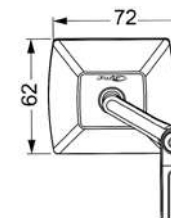

ADAPTABLE
To handlebar bar end.