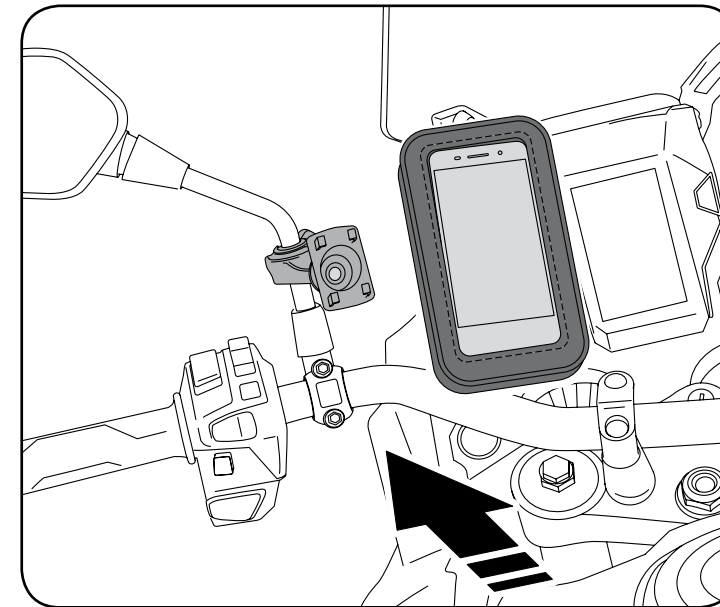

// REARVIEW MIRROR ROD