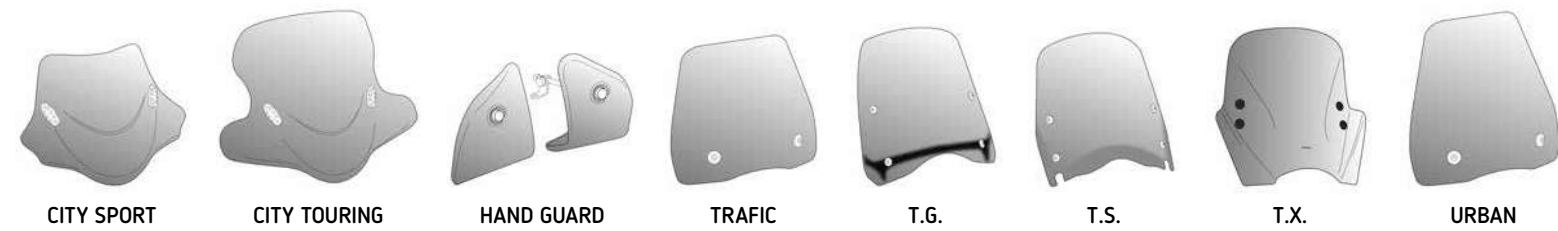

WINDSHIELD FOR SCOOTERS

HI-TECH PARTS | TYPE OF WINDSHIELD:

MODEL	YEAR	TYPE OF WINDSHIELD	REFERENCE	H	W
YAMAHA					
SUPER CUB C125	18' - 19'	URBAN	3491	(*)	(*)
SUPER CUB C125	18' - 19'	T.X.	3492W	(*)	(*)
SUPER CUB C125	18' - 19'	HAND GUARD	6855W		(*)
SPACY CHA 125	99'	CITY TOURING	0089H	(*)	
VISION 50	11' - 16'	TRAFIC	5894	(*)	(*)
VISION 50	11' - 16'	URBAN	8456	(*)	(*)
VISION 50	11' - 16'	T.S.	5893W		(*)
VISION 50	11' - 16'	HAND GUARD	6855W		(*)
VISION 110	11' - 16'	TRAFIC	5894	(*)	(*)
VISION 110	11' - 16'	URBAN	8456	(*)	(*)
VISION 110	11' - 16'	T.S.	5893W		(*)
VISION 110	11' - 16'	HAND GUARD	6855W		(*)
VISION 110	17' - 19'	TRAFIC	9340	(*)	(*)
VISION 110	17' - 19'	URBAN	9341	(*)	(*)
VISION 110	17' - 19'	T.S.	9342W		(*)
VISION 110	17' - 19'	HAND GUARD	6855W		(*)
WAVE	12' - 13'	TRAFIC	6789	(*)	(*)
WAVE	12' - 13'	URBAN	8457	(*)	(*)
WAVE	12' - 13'	HAND GUARD	6855W		(*)
ITALJET					
BAZOOKA		T.G.	0749W		(*)
BAZOOKA		HAND GUARD	6855W		(*)
KEEWAY					
FACT 50 EVO		URBAN	8104	(*)	(*)
FACT 50 EVO		TRAFIC	8103	(*)	(*)
FACT 50 EVO		HAND GUARD	6855W		(*)
FACT 50/125		CITY SPORT	6518H	(*)	
FACT 50/125		CITY TOURING	6527H	(*)	
FACT 50/125		HAND GUARD	6855W		(*)
LOGIK 125	18' - 19'	TRAFIC	1432	(*)	(*)
LOGIK 125	18' - 19'	URBAN	1438	(*)	(*)
LOGIK 125	18' - 19'	T.X.	1399W		(*)
LOGIK 125	18' - 19'	HAND GUARD	6855W		(*)
OUTLOOK		CITY SPORT	6266H	(*)	
OUTLOOK		CITY TOURING	6267H	(*)	
OUTLOOK		HAND GUARD	6855W		(*)
ZAHARA 50/125		T.S.	8966W		(*)
ZAHARA 50/125		HAND GUARD	6855W		(*)
KSR MOTO					
SOHO 125		T.S.	9391W		(*)
SOHO 125		HAND GUARD	6855W		(*)