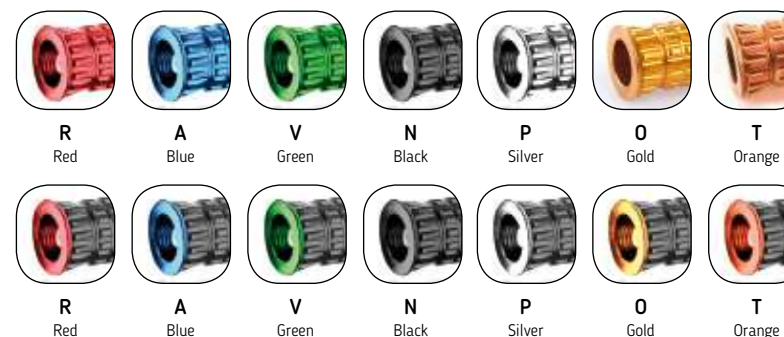

90gr.

DESIGN
Its design offers the best grip.

ADJUSTABLE
On inclination.

PRECISE ADJUSTER
Add marks for proper regulation.

90gr.

DESIGN
Rubber base to reduce vibrations.

ADJUSTABLE
On inclination.

PRECISE ADJUSTER
Add marks for proper regulation.