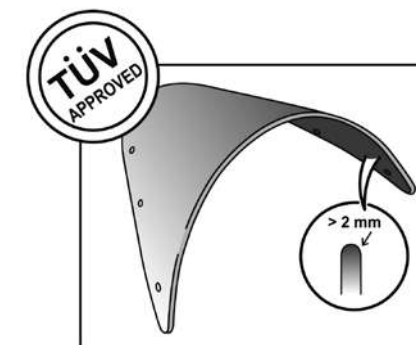

● Lower pressure
● Max. pressure
Wind pressure with a OEM screen.

Improved aerodynamics and wind protection on average +12,7%

Aerodynamic test delivered with almost all our screens. Check our website.

3 mm. high impact acrylic.
Resistent - Durable.
Precise fit.