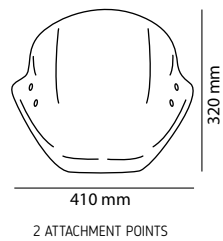

// TREND WITH VISOR UNIVERSAL

MODEL	REF.	PRICE
TREND WITH VISOR UNIVERSAL HANDLEBARS 22/29	5920	(*)

FOR SPECIFIC MODELS **SEE PAGE 116.**

SPECIFIC MULTIADJUSTABLE VISOR FOR TREND WITH VISOR WINDSHIELD **CHECK WEB**

(*) Check price with your distributor.

IMPORTANT: Indicate code color after part#. Example: 0973A.