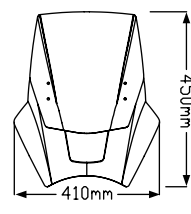

// UP&DOWN

MODEL	REF.	PRICE
UP&DOWN UNIVERSAL HANDLEBARS 22/29	2193	(*)

FOR SPECIFIC MODELS SEE PAGE 116.
SPECIFIC MULTIADJUSTABLE VISOR FOR UP&DOWN WINDSHIELD CHECK WEB

(*) Check price with your distributor.
IMPORTANT: Indicate code color after part#. Example: 0973A.

H
Smoke

W
Transparent

TÜV

ABE
58007

2 ATTACHMENT POINTS