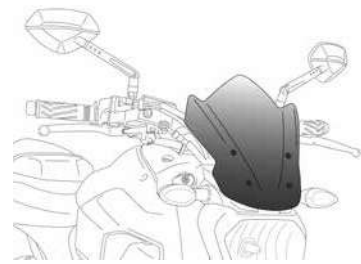

WINDSHIELDS SPECIFIC FOR NON-ROUND HEADLIGHTS

HI-TECH PARTS | TYPE OF WINDSHIELD:

SPORT