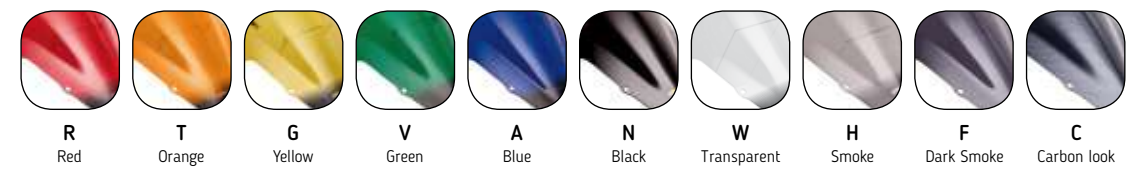

ANODIZED ALUMINIUM SCREWS AVAILABLE SEE PAGE 42.

(*) Check price with your distributor.
(-) Adjustable in width and height.
(Z) Z-RACING design. For more information see our website.
(R) R-RACER design. For more information see our website.
(&) M.E.M. Mechanism Elevator Manual for screens. Form more information see our website.
CARBON LOOK: Racing screen available only.
NOTE COLORS: F and N colors delivered without silk print.
IMPORTANT: Indicate code color after part#. Example 0973A