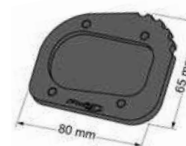

SPOOL SLIDER

N Black Nylon

FOR SPECIFIC MODELS SEE PAGE 576.

KICKSTAND EXTENSION

HI-TECH PARTS | TECHNICAL SECTION

DESIGN
Kickstand larger base extension.

DIMENSIONS

MACHINED
Machined from billet aluminium and anodized in colors.