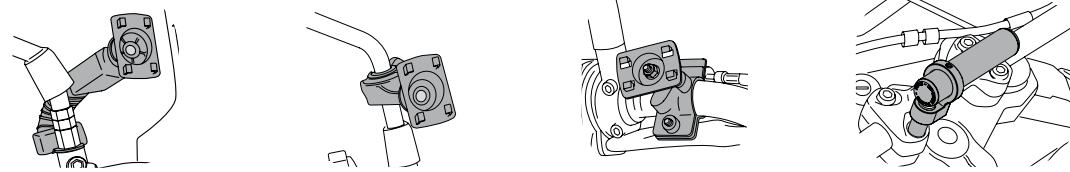

MOBILE SUPPORTS

HI-TECH PARTS

MODEL	YEAR	BACKUP BASE SUPPORT	N	REAR VIEW BRACKET	N	HANDLEBAR BRACKET	N	SUPPORT TO SCREW PLETINA FIXING HANDLEBAR	P
TIGER EXPLORER XC/XR/XRX/XRT/XCX/XCA	16' - 19'	3532N	(*)	3533N	(*)	3534N	(*)	3570P	(*)
YAMAHA									
AEROX/R	97' - 13'	3532N	(*)	3533N	(*)				
AEROX 4	14' - 19'	3532N	(*)	3533N	(*)				
AXIS PLUS		3532N	(*)	3533N	(*)				
CYGNUS R	94' - 00'	3532N	(*)	3533N	(*)				
CYGNUS R	01' - 03'	3532N	(*)	3533N	(*)				
CYGNUS X	04' - 13'	3532N	(*)	3533N	(*)				
CYGNUS X	10' - 13'	3532N	(*)	3533N	(*)				
D'ELIGHT	13' - 16'	3532N	(*)	3533N	(*)				
D'ELIGHT	17' - 18'	3532N	(*)	3533N	(*)				
JOG R/JOG RR		3532N	(*)	3533N	(*)				
MAXSTER 125	01' - 03'	3532N	(*)	3533N	(*)				
MAXSTER 150	01' - 03'	3532N	(*)	3533N	(*)				
NEO'S	99' - 08'	3532N	(*)	3533N	(*)				
NEO'S	09' - 14'	3532N	(*)	3533N	(*)				
NEO'S 4	15' - 19'	3532N	(*)	3533N	(*)				
TEOS 125	00' - 13'	3532N	(*)	3533N	(*)				
VITY 125	08' - 13'	3532N	(*)	3533N	(*)				
WHY 50	99' - 13'	3532N	(*)	3533N	(*)				
XENTER 125/150	12' - 19'	3532N	(*)	3533N	(*)				
NMAX 125	15' - 19'	3532N	(*)	3533N	(*)				
MAJESTY 125 S	15' - 16'	3532N	(*)	3533N	(*)				
S-MAX	15' - 16'	3532N	(*)	3533N	(*)				
TRICITY	15' - 19'	3532N	(*)	3533N	(*)				
X-MAX 125	05' - 09'	3532N	(*)	3533N	(*)				
X-MAX 125	10' - 13'	3532N	(*)	3533N	(*)				
X-MAX 125	14' - 17'	3532N	(*)	3533N	(*)				
X-MAX 125	18' - 19'	3532N	(*)	3533N	(*)				
X-MAX 250	05' - 09'	3532N	(*)	3533N	(*)				
X-MAX 250	10' - 13'	3532N	(*)	3533N	(*)				
X-MAX 250	14' - 16'	3532N	(*)	3533N	(*)				
X-MAX 300	17' - 19'	3532N	(*)	3533N	(*)				
X-MAX 400	13' - 17'	3532N	(*)	3533N	(*)				
X-MAX 400	18' - 19'	3532N	(*)	3533N	(*)				
FZ1	06' - 15'	3532N	(*)	3533N	(*)	3534N	(*)	3570P	(*)
FZ1 FAZER	06' - 15'					3534N	(*)	3570P	(*)
FZ6	04' - 08'	3532N	(*)	3533N	(*)	3534N	(*)	3570P	(*)
FZ6 FAZER	07' - 08'					3534N	(*)	3570P	(*)
FZ6 FAZER S2	07' - 10'					3534N	(*)	3570P	(*)
FZ8	10' - 12'	3532N	(*)	3533N	(*)	3534N	(*)	3570P	(*)
FZ8	13' - 16'	3532N	(*)	3533N	(*)	3534N	(*)	3570P	(*)
FZ8 FAZER	10' - 12'					3534N	(*)	3570P	(*)
FAZER8	13' - 16'					3534N	(*)	3570P	(*)