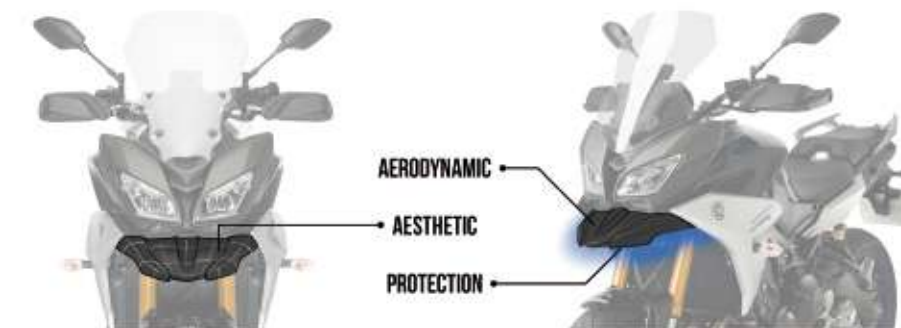

MODEL	YEAR	REF.	J
BMW			
R1200GS	13' - 16'	9174	(*)
R1200GS	17' - 18'	9473	(*)
R1200GS EXCLUSIVE	17' - 18'	9473	(*)
R1200GS RALLYE	17' - 18'	9473	(*)
R1250GS	18' - 19'	9473	(*)
R1250GS HP	18' - 19'	9473	(*)
HONDA			
CRF1000L AFRICA TWIN	16' - 19'	3583	(*)
CRF1000L AFRICA TWIN ADVENTURE SPORTS	18' - 19'	3583	(*)

MODEL	YEAR	REF.	J
KTM			
1290 SUPER ADVENTURE R/S	17' - 19'	3662J	(*)
1290 SUPER ADVENTURE T	17'	3662J	(*)
YAMAHA			
MT-07	18' - 19'	3480	(*)
MT-07 TRACER	16' - 18'	3481	(*)
MT-09	17' - 19'	3482	(*)
MT-09 SP	18' - 19'	3482	(*)
MT-09 TRACER/GT	18' - 19'	3483	(*)
XT1200Z SUPER TÉNÉRÉ	14' - 19'	3484	(*)

(*) Check price with your distributor.
IMPORTANT: Indicate code color after part#. Example 0973A