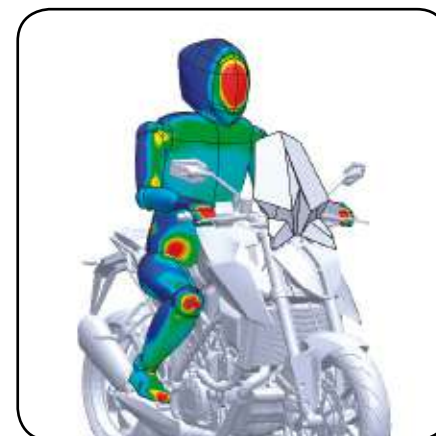

● Lower pressure
● Max. pressure
Wind pressure with
Windshield Naked New
Generation Puig.