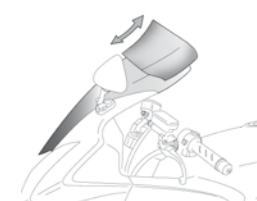

TOURING UP&DOWN

It allows the windscreen to be regulated in various predetermined positions.