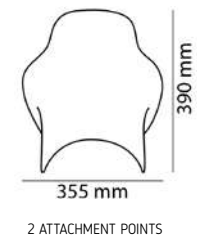

// VISION

MODEL	REF.	PRICE
UNIVERSAL	003CX	(*)
UNIVERSAL	003NX	(*)

REFERENCE NOMENCLATURE | 0 0 3 C/N X — SCREEN COLOR
SEMIFAIRING COLOR: BLACK=N; CARBON LOOK=C
FOR SPECIFIC MODELS SEE WEBSITE

// TOP

MODEL	REF.	PRICE
UNIVERSAL	1309	(*)

OPTIMUM MOUNTING FOR HEADLIGHTS Ø 200 mm.
FOR SPECIFIC MODELS SEE WEBSITE.

(*) Check price with your distributor.
IMPORTANT: Indicate code color after part#. Example: 0973A.