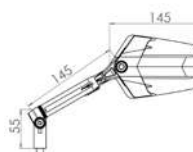

ADAPTABLE
Available adapters for handlebar and fairing fitting.

MATERIAL
Manufactured from billet aluminium and anodized.

N
Black