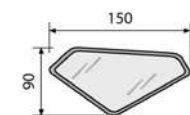

REARVIEW MIRROR HI-TECH I

HI-TECH PARTS | TECHNICAL SECTION

HOMOLOGATED