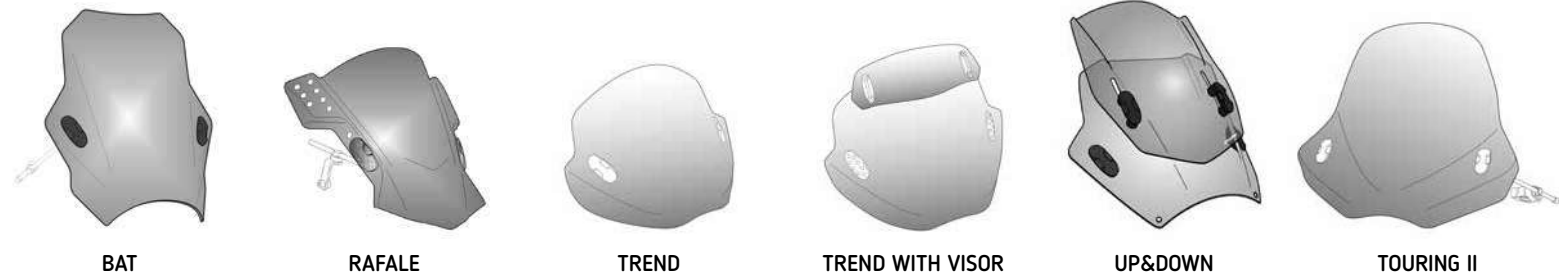

WINDSHIELDS UNIVERSAL

HI-TECH PARTS | TYPE OF WINDSHIELD:

MODEL	YEAR	TYPE OF WINDSHIELD	REF.	H	R T G V A N W F
CB500F	13' - 19'	TREND	5022	(*)	(*)
CB500F	13' - 19'	TREND WITH VISOR UNIVERSAL	5920H	(*)	(*)
CB500F	13' - 19'	RAFALE	5881	(*)	(*)
CB500F	13' - 19'	BAT	8088	(*)	(*)
CB500F	13' - 19'	TOURING II	5267	(*)	(*)
CB500F	13' - 19'	UP&DOWN	2193	(*)	(*)
CB600F HORNET	98' - 15'	TREND	5022	(*)	(*)
CB600F HORNET	98' - 15'	TREND WITH VISOR UNIVERSAL	5920H	(*)	(*)
CB600F HORNET	98' - 15'	RAFALE	5881	(*)	(*)
CB600F HORNET	98' - 15'	BAT	8088	(*)	(*)
CB600F HORNET	98' - 15'	TOURING II	5267	(*)	(*)
CB600F HORNET	98' - 15'	UP&DOWN	2193	(*)	(*)
CB650F	14' - 19'	TREND	5022	(*)	(*)
CB650F	14' - 19'	TREND WITH VISOR UNIVERSAL	5920H	(*)	(*)
CB650F	14' - 19'	RAFALE	5881	(*)	(*)
CB650F	14' - 19'	BAT	8088	(*)	(*)
CB650F	14' - 19'	TOURING II	5267	(*)	(*)
CB650F	14' - 19'	UP&DOWN	2193	(*)	(*)
CB900F HORNET	98' - 15'	TREND	5022	(*)	(*)
CB900F HORNET	02' - 05'	TREND WITH VISOR UNIVERSAL	5920H	(*)	(*)
CB900F HORNET	02' - 05'	RAFALE	5881	(*)	(*)
CB900F HORNET	02' - 05'	BAT	8088	(*)	(*)
CB900F HORNET	02' - 05'	TOURING II	5267	(*)	(*)
CB900F HORNET	02' - 05'	UP&DOWN	2193	(*)	(*)
CB1000R	08' - 16'	TREND	5022	(*)	(*)
CB1000R	08' - 16'	TREND WITH VISOR UNIVERSAL	5920H	(*)	(*)
CB1000R	08' - 16'	RAFALE	5881	(*)	(*)
CB1000R	08' - 16'	BAT	8088	(*)	(*)
CB1000R	08' - 16'	TOURING II	5267	(*)	(*)
CB1000R	08' - 16'	UP&DOWN	2193	(*)	(*)
CB1000R NEO SPORTS CAFE	18' - 19'	TREND	5022	(*)	(*)
CB1000R NEO SPORTS CAFE	18' - 19'	TREND WITH VISOR UNIVERSAL	5920H	(*)	(*)
CB1000R NEO SPORTS CAFE	18' - 19'	BAT	8088	(*)	(*)
CB1000R NEO SPORTS CAFE	18' - 19'	TOURING II	5267	(*)	(*)
CB1000R NEO SPORTS CAFE	18' - 19'	UP&DOWN	2193	(*)	(*)
CB1100	13' - 14'	TREND	5022	(*)	(*)
CB1100	13' - 14'	TREND WITH VISOR UNIVERSAL	5920H	(*)	(*)
CB1100	13' - 14'	RAFALE	5881	(*)	(*)