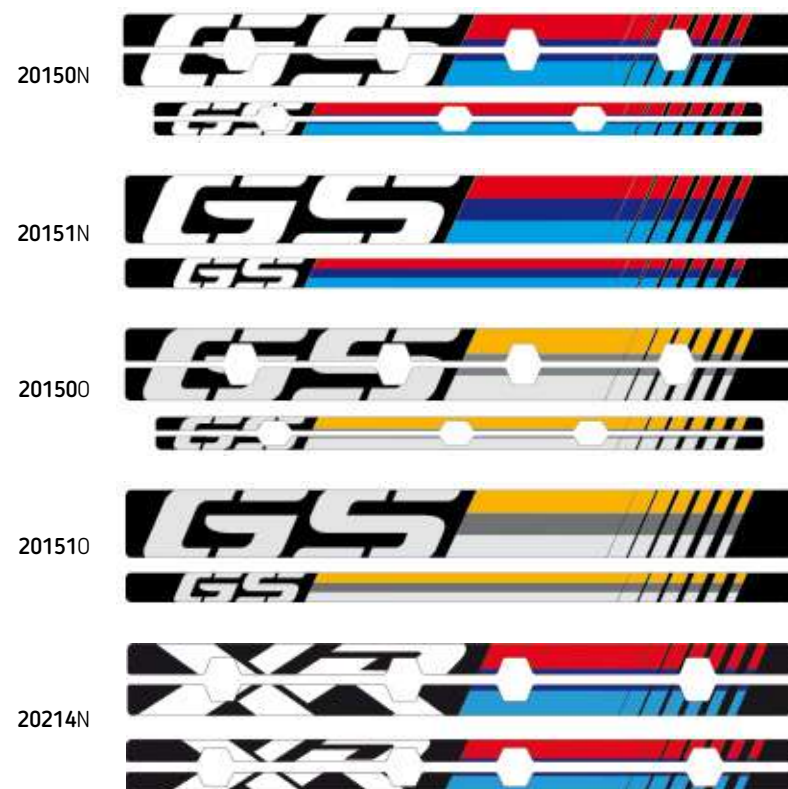

RIM STRIPS GS

HI-TECH PARTS | TECHNICAL SECTION

MODEL	YEAR	REF.	O N B
BMW			
R1200GS	13' - 18'	20150	(*)
R1200GS EXCLUSIVE	17' - 18'	20150	(*)
R1200GS RALLYE	17' - 18'	20150	(*)
R1200GS ADVENTURE	14' - 18'	20151	(*)
R1250GS	18' - 19'	20150	(*)
R1250GS HP	18' - 19'	20150	(*)
R1250GS ADVENTURE	18' - 19'	20151	(*)
S1000 XR	15' - 19'	20214	(*)