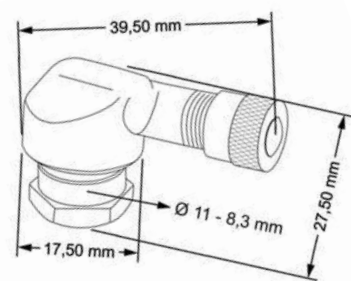

WEIGHT
Reduced to 8 grams