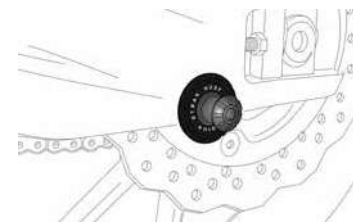

SPOOL PRO

MODEL	YEAR	TYPE OF SPOOL	SCREW	REF.	
GSF1200S BANDIT	96' - 06'	SPOOL PRO	M8	9259	(*)
GSF1200S BANDIT	96' - 06'	SPOOL SLIDER	M8	7184	(*)
GSF1250 BANDIT	10' - 13'	SPOOL	M8	5923	(*)
GSF1250 BANDIT	10' - 13'	SPOOL PRO	M8	9259	(*)
GSF1250 BANDIT	10' - 13'	SPOOL SLIDER	M8	7184	(*)
GSF1250S BANDIT	07' - 17'	SPOOL	M8	5923	(*)
GSF1250S BANDIT	07' - 17'	SPOOL PRO	M8	9259	(*)
GSF1250S BANDIT	07' - 17'	SPOOL SLIDER	M8	7184	(*)
GSR600	06' - 11'	SPOOL	M8	5923	(*)
GSR600	06' - 11'	SPOOL PRO	M8	9259	(*)
GSR600	06' - 11'	SPOOL SLIDER	M8	7184	(*)
GSR750	11' - 16'	SPOOL	M8	5923	(*)
GSR750	11' - 16'	SPOOL PRO	M8	9259	(*)
GSR750	11' - 16'	SPOOL SLIDER	M8	7184	(*)
GSX650F	08' - 17'	SPOOL	M8	5923	(*)
GSX650F	08' - 17'	SPOOL PRO	M8	9259	(*)
GSX650F	08' - 17'	SPOOL SLIDER	M8	7184	(*)
GSX1250F	10' - 17'	SPOOL	M8	5923	(*)
GSX1250F	10' - 17'	SPOOL PRO	M8	9259	(*)
GSX1250F	10' - 17'	SPOOL SLIDER	M8	7184	(*)
GSX-R125	17' - 19'	SPOOL	M8	5923	(*)
GSX-R125	17' - 19'	SPOOL PRO	M8	9259	(*)
GSX-R125	17' - 19'	SPOOL SLIDER	M8	7184	(*)
GSX-R250	17' - 19'	SPOOL	M8	5923	(*)
GSX-R250	17' - 19'	SPOOL PRO	M8	9259	(*)
GSX-R250	17' - 19'	SPOOL SLIDER	M8	7184	(*)
GSX-R600	98' - 17'	SPOOL	M8	5923	(*)
GSX-R600	98' - 17'	SPOOL PRO	M8	9259	(*)
GSX-R600	98' - 17'	SPOOL SLIDER	M8	7184	(*)
GSX-R750	96' - 17'	SPOOL	M8	5923	(*)
GSX-R750	96' - 17'	SPOOL PRO	M8	9259	(*)
GSX-R750	96' - 17'	SPOOL SLIDER	M8	7184	(*)
GSX-R1000	01' - 16'	SPOOL	M8	5923	(*)
GSX-R1000	01' - 16'	SPOOL PRO	M8	9259	(*)
GSX-R1000	01' - 16'	SPOOL SLIDER	M8	7184	(*)
GSX-R1000/R	17' - 19'	SPOOL	M8	5923	(*)
GSX-R1000/R	17' - 19'	SPOOL PRO	M8	9259	(*)
GSX-R1000/R	17' - 19'	SPOOL SLIDER	M8	7184	(*)
GSX-R1300 HAYABUSA	99' - 17'	SPOOL	M8	5923	(*)