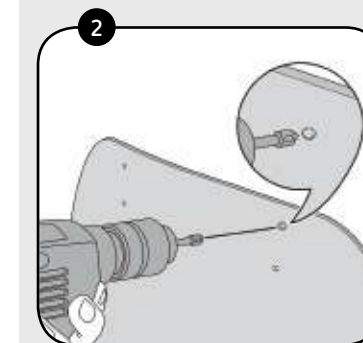

// ASSEMBLY PROCEDURE

* Template supplied.