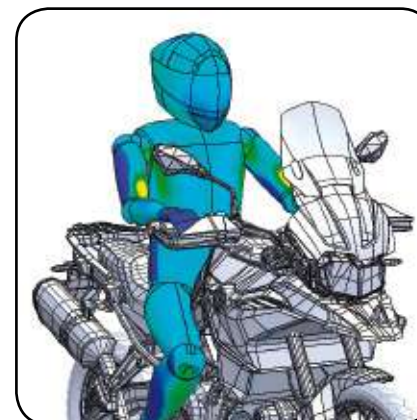

- Lower pressure
- Max. pressure

Wind pressure with adjustable Puig windscreen in high position.