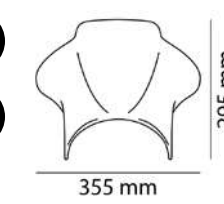

2 ATTACHMENT POINTS

// RAPTOR

MODEL	REF.	A	R	H	N	W	F	PRICE
UNIVERSAL	0013							(*)

OPTIMUM MOUNTING FOR HEADLIGHTS Ø 200 mm.
FOR SPECIFIC MODELS SEE WEBSITE.

(*) Check price with your distributor.
IMPORTANT: Indicate code color after part#. Example: 0973A.