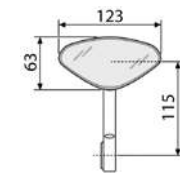

DIMENSIONS