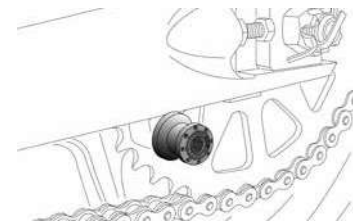

SPOOLS

HI-TECH PARTS | TYPE OF SPOOL:

SPOOL