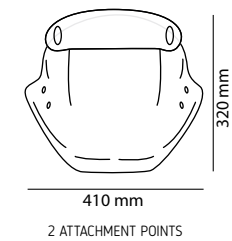

// TREND

MODEL	REF.	PRICE
TREND UNIVERSAL HANDLEBARS 22/29	5022	(*)

FOR SPECIFIC MODELS **SEE PAGE 116.**

SPECIFIC MULTIADJUSTABLE VISORS FOR TREND WINDSHIELD **CHECK WEB**

(*) Check price with your distributor.

IMPORTANT: Indicate code color after part#. Example: 0973A.

// TREND WITH VISOR UNIVERSAL

MODEL	REF.	PRICE
TREND WITH VISOR UNIVERSAL HANDLEBARS 22/29	5920	(*)

FOR SPECIFIC MODELS **SEE PAGE 116.**

SPECIFIC MULTIADJUSTABLE VISOR FOR TREND WITH VISOR WINDSHIELD **CHECK WEB**

(*) Check price with your distributor.

IMPORTANT: Indicate code color after part#. Example: 0973A.