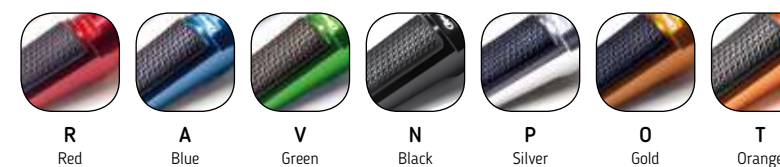

1
REF. 7318T

2
REF. 9189N

SPORT MODEL	REF.	R O A T N P V
SPORT FOOTPEGS BY PAIR (1)	7318	(*)
SPORT RUBBERS BY PAIR (SPARES)	7320U	(*)
VINTAGE FOOTPEGS BY PAIR (2)	9189	(*)
VINTAGE RUBBERS BY PAIR (SPARES)	9334H	(*)
ADAPTERS BY PAIR	SEE PAGE 420	

90gr.

DESIGN
Ergonomic increasing free height.

ADJUSTABLE
On inclination.

PRECISE ADJUSTER
Add marks for proper regulation.

TO MOUNT PUIG FOOTPEGS, WE USE PARTS OF OEM FOOTPEGS.
FOOTPEGS FOR RIDERS: all models compatible.
FOOTPEGS FOR PASSANGER: all models compatible except trail and enduro footpegs.

(*) Check price with your distributor.
IMPORTANT: Indicate code color after part#. Example 0973A