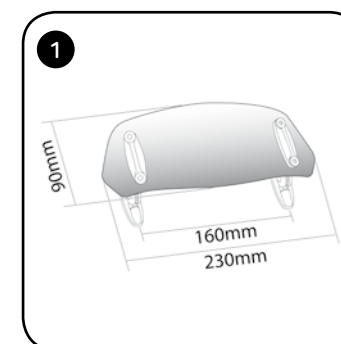

MULTIADJUSTABLE VISORS FIXED BY SCREWS

HI-TECH PARTS | TECHNICAL SECTION

REFERENCE	W	H
6007	(*)	(*)

REFERENCE	W	H
5852	(*)	(*)

REFERENCE	W	H
5853	(*)	(*)

The multi-adjustable bolt-on visors can be mounted on the Puig windscreen as well as on the stock one. Check compatibility and references in our website.

SPARES	REFERENCE	W	H	N
MULTI-ADJUSTABLE MECHANISM BY PAIR	6271			(*)
REAR STAND FOR TWIN SWING ARMS	6268	(*)		
VISOR SPARE N.2 (277 x 100 mm.)	6269	(*)		
VISOR SPARE N.3 (325 x 102 mm.)	6270	(*)