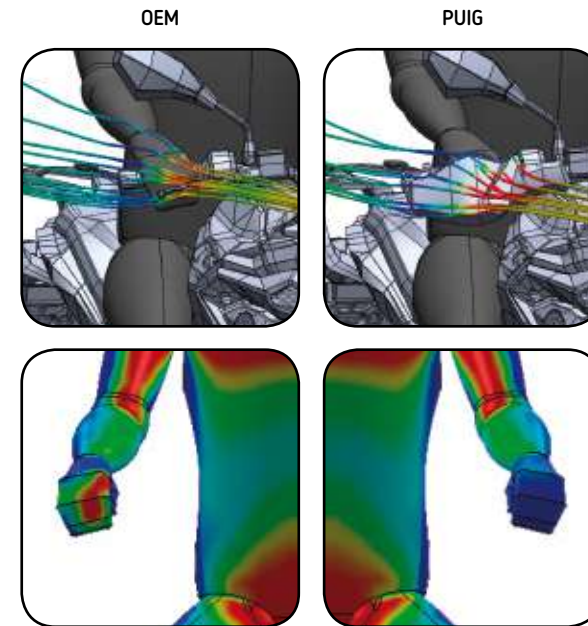

MOTORCYCLE HANDGUARDS

HI-TECH PARTS | TECHNICAL SECTION

Puig offers a wide range of handguards for those motorcycles that don't come with them. Manufactured in a matte black plastic material. They are light, durable and match your motorcycle's lines.

Designed with the best aerodynamic software to protect your hands and arms from the rain, air and possible small impacts from small rocks or insects.

Available in two models according to the protection or style you prefer, sport or touring.

FOR SPECIFIC MODELS SEE PAGE 266.