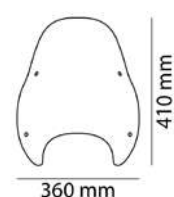

4 ATTACHMENT POINTS