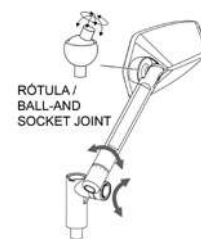

ANTI-GLARE GLASS

NOT HOMOLOGATED

ADJUSTABLE
Inclination and height.