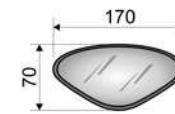

REARVIEW MIRROR MP
HI-TECH PARTS | TECHNICAL SECTION

NOT HOMOLOGATED