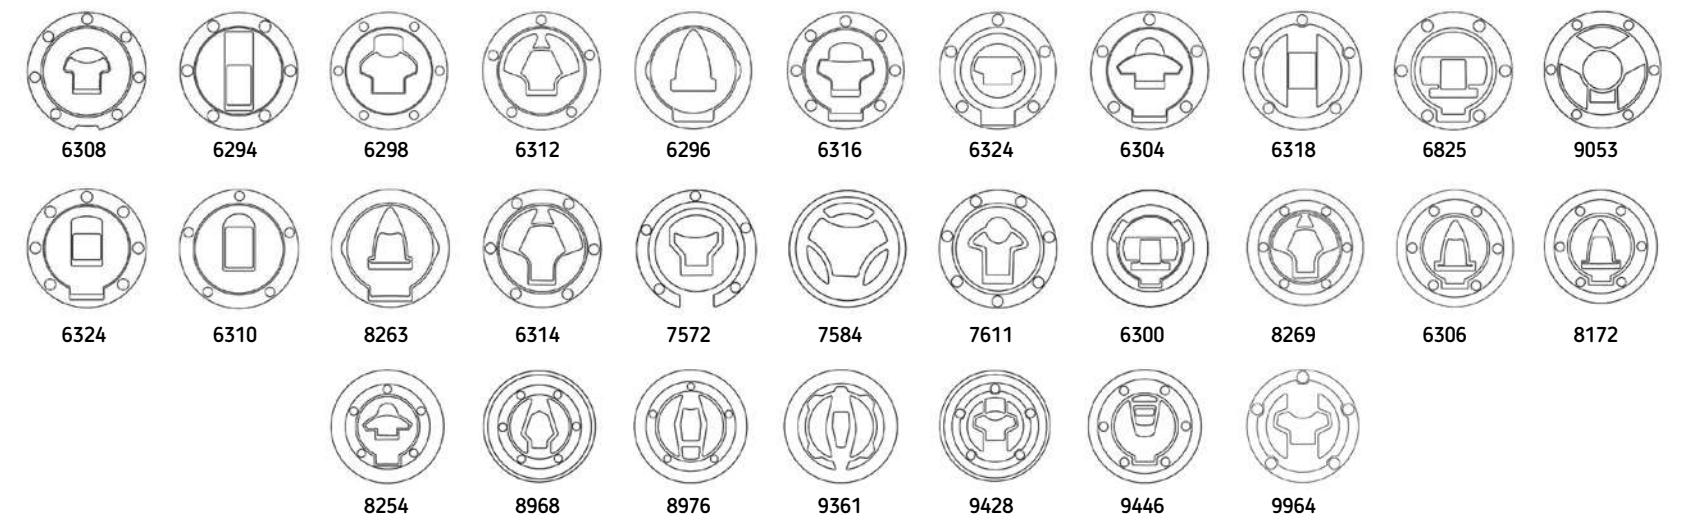

MODEL	YEAR	REFERENCE	U
790 DUKE	18' - 19'	7610	(*)
1050 ADVENTURE	15' - 16'	8172	(*)
1190 ADVENTURE/R	13' - 16'	8172	(*)
1090 ADVENTURE/R	17' - 19'	8172	(*)
1290 SUPERDUKE R	17' - 19'	9446	(*)
1290 SUPER ADVENTURE	15' - 16'	8172	(*)
1290 SUPER ADVENTURE R	17' - 19'	9446	(*)
1290 SUPER ADVENTURE S	17' - 19'	9446	(*)
1290 SUPER ADVENTURE T	17'	9446	(*)
1290 SUPERDUKE GT	16' - 17'	8172	(*)
RC125/RC390	14' - 19'	7610	(*)
SUZUKI			
DL250 V-STROM	17' - 19'	6317	(*)
DL650 V-STROM	17' - 19'	9428	(*)
DL650XT V-STROM	17' - 19'	9428	(*)
DL1000 V-STROM	17' - 19'	9428	(*)
DL1000XT V-STROM	17' - 19'	9428	(*)
GSX-S125	17' - 19'	9964	(*)
GSX-S750	17' - 19'	9428	(*)
GSX-S1000	15' - 16'	6317	(*)
GSX-S1000F	15' - 16'	6317	(*)
GSX-R125	17' - 19'	9608	(*)
GSX-R250	17' - 19'	6317	(*)
GSX-R1000	15' - 16'	6317	(*)
GSX-R1000/R	17' - 19'	9428	(*)
INAZUMA F	15' - 16'	6317	(*)
KATANA	19'	9428	(*)
SV650	16'	6317	(*)
SV650X	18' - 19'	9428	(*)

MODEL	YEAR	REFERENCE	U
ALL	96' - 02'	6315	(*)
ALL	03' - 19'	6317	(*)
TRIUMPH			
SPEED TRIPLE/R	16' - 19'	8980	(*)
STREET TRIPLE/R/S/RS	17' - 19'	8980	(*)
TIGER EXPLORER XC/XR/XRX/XRT/XCX/XCA	16' - 19'	8980	(*)
ALL		6293	(*)
YAMAHA			
MT-125	15' - 19'	7583	(*)
MT-10	16' - 19'	6323	(*)
MT-07	14' - 19'	6323	(*)
MT-09	17' - 19'	6323	(*)
MT-09 SP	18' - 19'	6323	(*)
XSR700	16' - 19'	6323	(*)
XSR900	16' - 19'	6323	(*)
YZF-R125	14' - 18'	7583	(*)
YZF-R1	15' - 16'	6323	(*)
YZF-R3	15' - 19'	8254	(*)
YZF-R6	17' - 19'	6323	(*)
ALL	UNTIL 99'	6321	(*)
ALL	00' - 19'	6323	(*)

IMPORTANT: We recommend verify the design of the cap with the above diagrams when ordering.