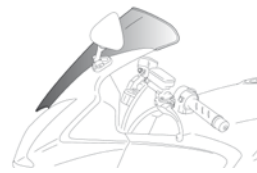

WINDSCREENS FOR FAIRING BIKES

HI-TECH PARTS | TYPE OF WINDSCREEN:

STANDARD

Shape that duplicates the stock screen.