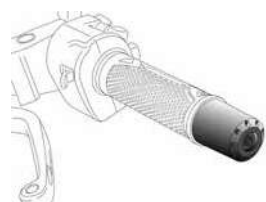

BAR ENDS

HI-TECH PARTS | BAR ENDS MODEL:

LONG

MODEL	YEAR	BAR ENDS MODEL	REFERENCE	R	O	A	T	N	P	V	C	
X-MAX 125	18' - 19'	LONG	8496									(*)
X-MAX 125	18' - 19'	SHORT	8504									(*)
X-MAX 125	18' - 19'	SHORT WITH RINGS	8505									(*)
X-MAX 125	18' - 19'	THRUSTER	9417+9420									(*)
X-MAX 400	13' - 17'	LONG	6890									(*)
X-MAX 400	13' - 17'	SHORT	6891									(*)
X-MAX 400	13' - 17'	SHORT WITH RINGS	8170									(*)
X-MAX 400	13' - 17'	THRUSTER	9416+9420									(*)
X-MAX 400	18' - 19'	LONG	8496									(*)
X-MAX 400	18' - 19'	SHORT	8504									(*)
X-MAX 400	18' - 19'	SHORT WITH RINGS	8505									(*)
X-MAX 400	18' - 19'	THRUSTER	9417+9420									(*)
X-MAX 300	17' - 19'	LONG	8496									(*)
X-MAX 300	17' - 19'	SHORT	8504									(*)
X-MAX 300	17' - 19'	SHORT WITH RINGS	8505									(*)
X-MAX 300	17' - 19'	THRUSTER	9417+9420									(*)
XSR700	16' - 19'	LONG	6890									(*)
XSR700	16' - 19'	SHORT	6891									(*)
XSR700	16' - 19'	SHORT WITH RINGS	8170									(*)
XSR700	16' - 19'	THRUSTER	9416+9420									(*)
XSR700 XTRIBUTE	19'	LONG	6890									(*)
XSR700 XTRIBUTE	19'	SHORT	6891									(*)
XSR700 XTRIBUTE	19'	SHORT WITH RINGS	8170									(*)
XSR700 XTRIBUTE	19'	THRUSTER	9416+9420									(*)
XSR900	16' - 19'	LONG	6890									(*)
XSR900	16' - 19'	SHORT	6891									(*)
XSR900	16' - 19'	SHORT WITH RINGS	8170									(*)
XSR900	16' - 19'	THRUSTER	9416+9420									(*)
YZF 600 R THUNDERCAT	96' - 02'	LONG	6890									(*)
YZF 600 R THUNDERCAT	96' - 02'	SHORT	6891									(*)
YZF 600 R THUNDERCAT	96' - 02'	SHORT WITH RINGS	8170									(*)
YZF 600 R THUNDERCAT	96' - 02'	THRUSTER	9416+9420									(*)
YZF 1000 R THUNDERACE	96' - 03'	LONG	6890									(*)
YZF 1000 R THUNDERACE	96' - 03'	SHORT	6891									(*)
YZF 1000 R THUNDERACE	96' - 03'	SHORT WITH RINGS	8170									(*)
YZF 1000 R THUNDERACE	96' - 03'	THRUSTER	9416+9420									(*)
YZF-R125	08' - 13'	LONG	6890									(*)
YZF-R125	08' - 13'	SHORT	6891									(*)
YZF-R125	08' - 13'	SHORT WITH RINGS	8170									(*)
YZF-R125	08' - 13'	THRUSTER	9416+9420									(*)
YZF-R125	14' - 18'	LONG	7581									(*)