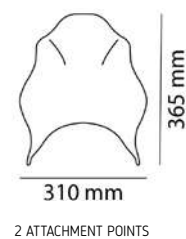

// WINDY

MODEL	REF.	PRICE
UNIVERSAL	1482	(*)

OPTIMUM MOUNTING FOR HEADLIGHTS Ø 200 mm.
FOR SPECIFIC MODELS SEE WEBSITE.

(*) Check price with your distributor.
IMPORTANT: Indicate code color after part#. Example: 0973A.