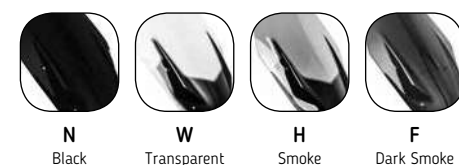

N Black   W Transparent   H Smoke   F Dark Smoke

(*) Check price with your distributor.
IMPORTANT: Indicate code color after part#. Example 0973A