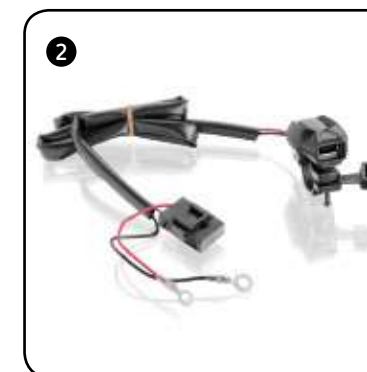

165 mm
30 mm
100 mm

// BIG CEL PHONE COVER

MODEL	DIMENSIONS	REF.	N
MOBILE CASE	185 x 100	3530N	(*)

// SMALL CEL PHONE COVER

MODEL	DIMENSIONS	REF.	N
MOBILE CASE	165 x 100	3531N	(*)

REF. 6390N

REF. 6840N

N
Black