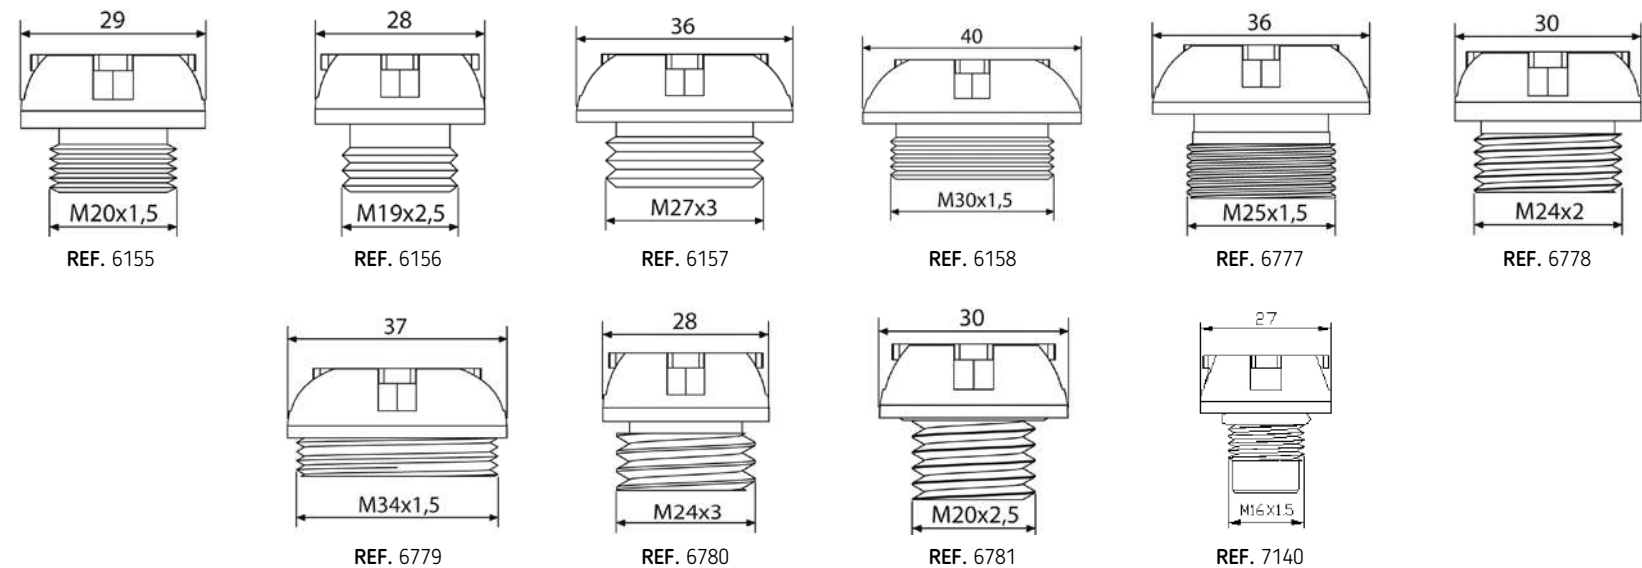

PLUG-OIL CAPS

TYPES OF PLUG-OIL CAPS

MODEL	YEAR	REF.	
APRILIA			
CAPONORD 1200	13' - 16'	6155	(*)
CAPONORD 1200 RALLY	15' - 16'	6155	(*)
DORSODURO 750	08' - 16'	6777	(*)
DORSODURO 900	17' - 19'	6155	(*)
DORSODURO 1200	11' - 16'	6155	(*)
RSV4	09' - 12'	6777	(*)
RSV4 FACTORY	13' - 14'	6777	(*)
RSV4 R	13' - 14'	6777	(*)
RSV4 RF	15' - 19'	6777	(*)
RSV4 RR	15' - 19'	6777	(*)
SHIVER 750	07' - 16'	6777	(*)
SHIVER 900	17' - 19'	6155	(*)
TUONO 1000R	06' - 10'	6777	(*)
TUONO V4R	11' - 14'	6777	(*)
TUONO V4 1100 RR	15' - 19'	6777	(*)
TUONO V4 1100 FACTORY	15' - 19'	6777	(*)
BMW			
G310 R	16' - 19'	6779	(*)
R1200 GS	04' - 18'	6779	(*)
R1200GS EXCLUSIVE	17' - 18'	6779	(*)
R1200GS RALLYE	17' - 18'	6779	(*)
R1200 GS ADVENTURE	06' - 18'	6779	(*)
R1250GS	18' - 19'	6779	(*)
R1250GS HP	18' - 19'	6779	(*)
R1200 S	06' - 08'	6779	(*)

MODEL	YEAR	REF.	
R1200 R	15' - 18'	6779	(*)
R1200 RS	15' - 18'	6779	(*)
R1250 R	19'	6779	(*)
R NINE T	14' - 19'	6779	(*)
R NINE T SCRAMBLER	16' - 19'	6779	(*)
R NINE T URBAN G/S	17' - 19'	6779	(*)
R NINE T PURE/RACER	17' - 19'	6779	(*)
S1000 R	14' - 19'	6778	(*)
S1000 RR	09' - 19'	6778	(*)
S1000 XR	15' - 19'	6778	(*)
DUCATI			
848	08' - 13'	6156	(*)
899 PANIGALE	14' - 15'	6156	(*)
959 PANIGALE	16' - 19'	6156	(*)
959 PANIGALE CORSE	18' - 19'	6156	(*)
PANIGALE V4	18' - 19'	6156	(*)
PANIGALE V4S	18' - 19'	6156	(*)
PANIGALE V4 SPECIALE		6156	(*)
1299 PANIGALE/S	15' - 17'	6156	(*)
HYPERMOTARD 796	10' - 13'	6156	(*)
HYPERMOTARD 821/SP	13' - 15'	6156	(*)
HYPERMOTARD 939/SP	16' - 19'	6156	(*)
HYPERMOTARD 950/SP	19'	6156	(*)
HYPERSTRADA 939/SP	16' - 17'	6156	(*)
MONSTER 696	08' - 14'	6156	(*)
MONSTER 796	10' - 14'	6156	(*)

MODEL	YEAR	REF.	
MONSTER 797	17' - 19'	6156	(*)
MONSTER 1100	09' - 10'	6156	(*)
MONSTER 1100 EVO	11' - 13'	6156	(*)
MONSTER 821	14' - 19'	6156	(*)
MONSTER 1200/S	14' - 19'	6156	(*)
MONSTER 1200 R	16' - 19'	6156	(*)
MULTISTRADA 950	17' - 19'	6156	(*)
MULTISTRADA 1200/S	10' - 17'	6156	(*)
MULTISTRADA 1200 ENDURO/PRO	16' - 19'	6156	(*)
MULTISTRADA 1200 PIKES PEAK	16' - 17'	6156	(*)
MULTISTRADA 1260/S/S DJAIR	18' - 19'	6156	(*)
MULTISTRADA 1260 PIKES PEAK	18' - 19'	6156	(*)
SCRAMBLER ICON/CLASSIC/FULL THROTTLE	15' - 19'	6156	(*)
SCRAMBLER SIXTY2	16' - 19'	6156	(*)
SCRAMBLER URBAN ENDURO	15' - 16'	6156	(*)
SCRAMBLER FLAT TRACK PRO	16'	6156	(*)
SCRAMBLER DESERT SLED	17' - 19'	6156	(*)
SCRAMBLER 1100	18' - 19'	6156	(*)
SCRAMBLER 1100 SPORT	18' - 19'	6156	(*)
SCRAMBLER 1100 SPECIAL	18' - 19'	6156	(*)
STREETFIGHTER 848	12' - 15'	6156	(*)
SUPERSPORT 939/S	17' - 19'	6156	(*)
X DIAVEL/S	16' - 19'	6156	(*)
HONDA			
CB125F	15' - 19'	6156	(*)
CB300F	15' - 19'	6156	(*)
CB300R NEO SPORTS CAFÉ	18' - 19'	6156	(*)
CB500F	13' - 19'	6156	(*)
CB500F	13' - 19'	6156	(*)
CB500X	13' - 19'	6156	(*)
CB600F HORNET	02' - 15'	6156	(*)
CB650F	14' - 18'	6156	(*)
CB1000R	08' - 16'	6156	(*)
CB1000R NEO SPORTS CAFE	18' - 19'	6156	(*)
CB1100	13' - 14'	6156	(*)
CB1100EX	14 - 19'	6156	(*)
CB1100RS	17' - 19'	6156	(*)
CBF600	04' - 14'	6156	(*)
CBF600S	08' - 14'	6156	(*)
CBF1000	06' - 11'	6156	(*)
CBR600F	01' - 07'	6156	(*)
CBR600F	11' - 13'	6156	(*)
CBR650F	14' - 16'	6156	(*)