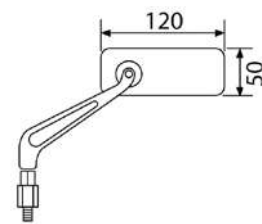

(#) KIT ADAPTER DELIVERED: M10 x 1,25 (reverse thread).

SEE PAGE 622 TO SEE PART# FOR THE ADAPTORS ON THE MODELS AVAILABLE.

(*) Check price with your distributor.

IMPORTANT: Indicate code color after part#. Example: 0973A.