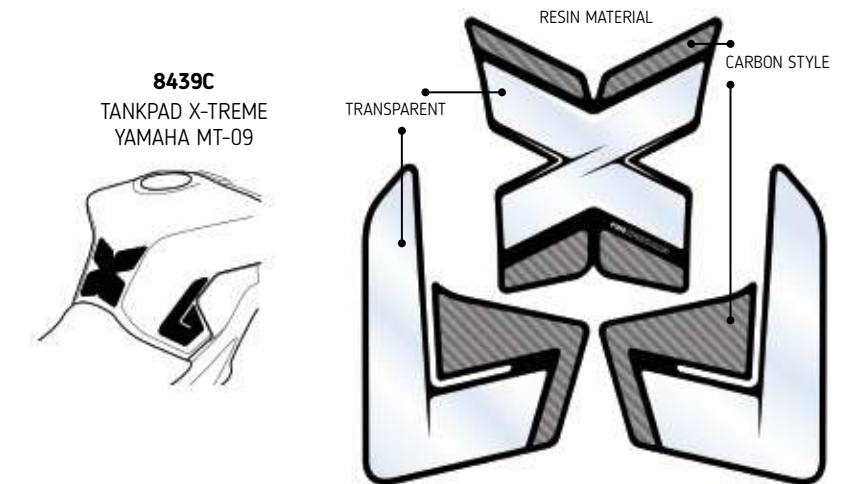

ADHESIVE TANK PADS

HI-TECH PARTS

// FORM DESIGNED SPECIFICALLY FOR EACH MODEL MOTORCYCLE

The kit consists of three elements: The frontal protection and the two lateral ones that improve grip in turns.

MODEL	YEAR	REF.	C
BMW			
R NINE T	14' - 19'	9129C	(*)
R NINE T SCRAMBLER	16' - 19'	9129C	(*)
R NINE T PURE	17' - 19'	9129C	(*)
R NINE T RACER	17' - 19'	9129C	(*)
R NINE T URBAN G/S	17' - 19'	9129C	(*)
S1000R	14' - 19'	9130C	(*)
S1000XR	15' - 19'	3715C	(*)
F800R	09' - 19'	8433C	(*)
F750GS	18' - 19'	3716C	(*)
F850GS	18' - 19'	3717C	(*)
F850GS ADVENTURE	19'	3718C	(*)
R1200GS	13 - 16'	8434C	(*)
R1200GS	17' - 18'	9463C	(*)
R1200GS EXCLUSIVE	17' - 18'	9463C	(*)
R1200GS RALLYE	17' - 18'	9463C	(*)
R1250GS	18' - 19'	3719C	(*)
R1250GS HP	18' - 19'	3719C	(*)
R1250GS ADVENTURE	18' - 19'	3720C	(*)
DUCATI			
SCRAMBLER ICON/CLASSIC/FULL THROTTLE	15' - 19'	9131C	(*)
SCRAMBLER SIXTY2	16' - 19'	9131C	(*)
SCRAMBLER URBAN ENDURO	15' - 16'	9131C	(*)
SCRAMBLER FLAT TRACK PRO	16'	9131C	(*)
SCRAMBLER DESERT SLED	17' - 19'	9131C	(*)
SCRAMBLER CAFE RACER	17' - 19'	9131C	(*)
SCRAMBLER 1100	18' - 19'	9131C	(*)
SCRAMBLER 1100 SPORT	18' - 19'	9131C	(*)
SCRAMBLER 1100 SPECIAL	18' - 19'	9131C	(*)
HONDA			
CRF1000L AFRICA TWIN	16' - 19'	9303C	(*)
CRF1000L AFRICA TWIN ADVENTURE SPORTS	18' - 19'	9303C	(*)
CMX 500 REBEL	17' - 19'	3721C	(*)
KAWASAKI			
ER-6N	12' - 16'	9132C	(*)
Z650	17' - 19'	9297C	(*)

8439C
TANKPAD X-TREME
YAMAHA MT-09

MODEL	YEAR	REF.	C
Z800/E	13' - 16'	8435C	(*)
Z900	17' - 19'	9296C	(*)
Z1000	14' - 19'	8436C	(*)
KTM			
390 DUKE	17 - 19'	3722C	(*)
790 DUKE	18' - 19'	3723C	(*)
1290 SUPERDUKE R	14' - 19'	9298C	(*)
SUZUKI			
GSR750	11' - 16'	8437C	(*)
GSX-S750	17' - 19'	9295C	(*)
YAMAHA			
MT-07	14' - 19'	8438C	(*)
MT-07 TRACER	16' - 19'	9301C	(*)
MT-07 TRACER GT	19'	9301C	(*)
XSR700	16' - 19'	9300C	(*)
XSR700 XTRIBUTE	19'	9300C	(*)
MT-09	13' - 19'	8439C	(*)
MT-09 SP	18' - 19'	8439C	(*)
MT-09 TRACER	15' - 19'	9302C	(*)
MT-09 TRACER GT	18' - 19'	9302C	(*)
XSR900	16' - 19'	9299C	(*)
MT-10	16' - 19'	9294C	(*)
MT-10 SP	17' - 19'	9294C	(*)

(*) Check price with your distributor.
IMPORTANT: Indicate code color after part#. Example: 0973A