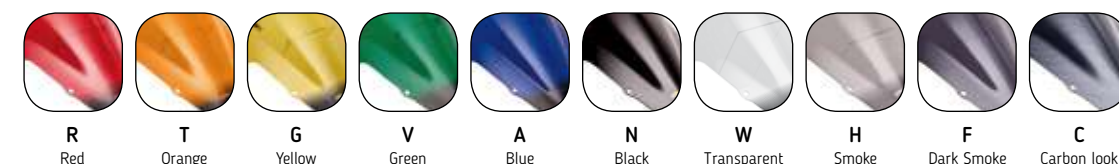

ANODIZED ALUMINIUM SCREWS AVAILABLE SEE PAGE 42.

(*) Check price with your distributor.
(-) Adjustable in width and height.
(Z) Z-RACING design. For more information see our website.
(R) R-RACER design. For more information see our website.
(S) M.E.M. Mechanism Elevator Manual for screens. Form more information see our website.
CARBON LOOK: Racing screen available only.
NOTE COLORS: F and N colors delivered without silk print.
IMPORTANT: Indicate code color after part#. Example 0973A