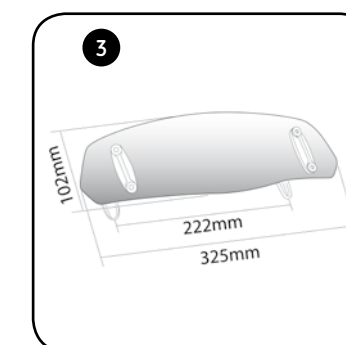

MULTIADJUSTABLE VISORS CLIP-ON

HI-TECH PARTS | TECHNICAL SECTION