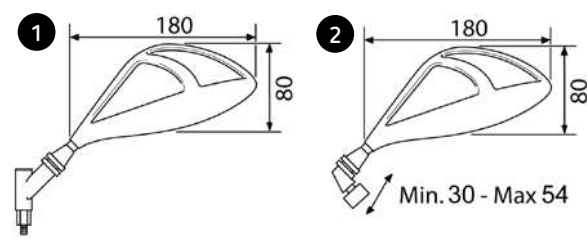

HOMOLOGATED

c
Carbon look

REAR MIRROR WITH CARBON LOOK BASE.

SEE PAGE 622 TO SEE PART# FOR THE ADAPTORS ON THE MODELS AVAILABLE.

(*) Check price with your distributor.
IMPORTANT: Indicate code color after part#. Example: 0973A.