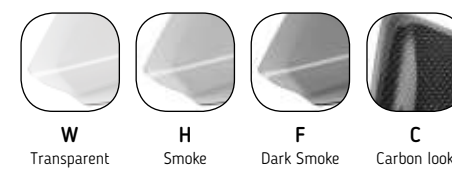

W Transparent   H Smoke   F Dark Smoke   C Carbon look

(*) Check price with your distributor.
IMPORTANT: Indicate code color after part#. Example 0973A