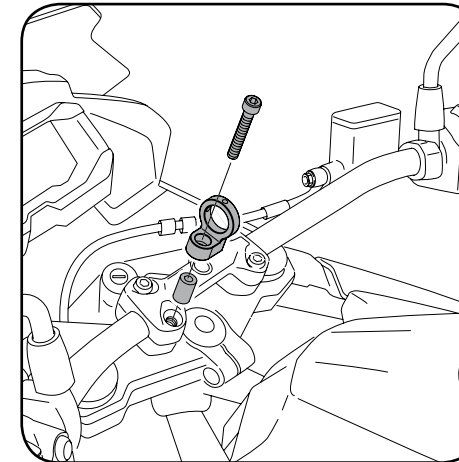

MOBILE SUPPORTS

HI-TECH PARTS | TECHNICAL SECTION

REF. 3570P

// DEVICE HANDLEBAR SUPPORT

Smartphone mount of superior quality, with machined parts in billet aluminium and anodized in silver color. Diameter of the tube is 20mm and 80mm in length which allows the attachment of several products such as GPS, cel phone, etc. It attaches easily and quickly. It is offered with screws in different lengths to adapt it to any motorcycle.

Available for a wide range of models, consult adjustability to the motorcycle model in the web. It requires that you buy the 3534N support. Compatible with Puig Motoplastastic covers for fast application ref. 3530N and 3531N.

MODEL	REF.	P
HANDLEBAR BAR SUPPORT	3570P	(*)

(*) Check price with your distributor.
IMPORTANT: Indicate code color after part#. Example: 0973A.