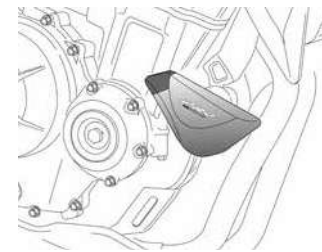

FRAME SLIDER PRO

MODEL	YEAR	TYPE OF FRAME SLIDER	REFERENCE	N
DL1000 V-STROM	14' - 19'	R12	6569	(*)
DL1000XT V-STROM	17' - 19'	R12	6569	(*)
KATANA	19'	R12	7721	(*)
KATANA	19'	PRO	7704	(*)
GS500	01' - 07'	R12	2017	(*)
GSF600 BANDIT	96' - 04'	R12	1869	(*)
GSF600S BANDIT	96' - 04'	R12	1869	(*)
GSF650 BANDIT	05' - 06'	R12	3918	(*)
GSF650 BANDIT	07' - 11'	R12	4428	(*)
GSF650S BANDIT	05' - 06'	R12	3918	(*)
GSF650S BANDIT	07' - 14'	R12	4428	(*)
GSF1200 BANDIT	96' - 05'	R12	1869	(*)
GSF1200S BANDIT	96' - 05'	R12	1869	(*)
GSF1250 BANDIT	07' - 13'	R12	4428	(*)
GSF1250S BANDIT	07' - 13'	R12	4428	(*)
GSR600	06' - 11'	PRO	5293	(*)
GSR600	06' - 11'	R19	4067	(*)
GSR750	11' - 16'	PRO	5687	(*)
GSR750	11' - 16'	R12	5698	(*)
GSX650F	08' - 16'	R19	4654	(*)
GSX-R600	01' - 03'	R12	1971	(*)
GSX-R600	04' - 05'	R19	1865	(*)
GSX-R600	06' - 07'	R19	4066	(*)
GSX-R600	08' - 10'	R19	4652	(*)
GSX-R600	11' - 16'	PRO	5686	(*)
GSX-R750	00' - 03'	R19	1971	(*)
GSX-R750	04' - 05'	R12	1865	(*)
GSX-R750	06' - 07'	R12	4066	(*)
GSX-R750	08' - 10'	R12	4652	(*)
GSX-R750	11' - 16'	PRO	5686	(*)
GSX-S750	17' - 19'	R12	5698	(*)
GSX-S750	17' - 19'	PRO	5687	(*)

MODEL	YEAR	TYPE OF FRAME SLIDER	REFERENCE	N
GSX-R1000	07' - 08'	R12	4426	(*)
GSX-R1000	09' - 16'	PRO	5295	(*)
GSX-R1000/R	17' - 19'	R12	9000	(*)
GSX-R1000/R	17' - 19'	PRO	9370	(*)
GSX-S125	17' - 19'	R12	9960	(*)
GSX-S1000	15' - 19'	R12	7721	(*)
GSX-S1000	15' - 19'	PRO	7704	(*)
GSX-S1000F	15' - 19'	R12	7722	(*)
GSX-S1000F	15' - 19'	PRO	7705	(*)
GSX-R1300 HAYABUSA	08' - 12'	R12 (-)	4653	(*)
INAZUMA	13' - 17'	R12	6243	(*)
SV650 GLADIUS	09' - 15'	R12	4962	(*)
SV650	03' - 06'	R12	1867	(*)
SV650S	03' - 08'	R12	1867	(*)
SV650	16' - 19'	R12	4962	(*)
SV650X	18' - 19'	R12	4962	(*)
TRIUMPH				
BONNEVILLE T100	16' - 19'	VINTAGE	8588	(*)
BONNEVILLE T120	16' - 19'	VINTAGE	8588	(*)
BONNEVILLE BOBBER	17' - 19'	VINTAGE	8588	(*)
DAYTONA 675	06' - 12'	R12	4631	(*)
DAYTONA 675/R	13' - 16'	R12	6570	(*)
SCRAMBLER 1200XC	19'	VINTAGE	3627	(*)
SPEED TWIN	19'	VINTAGE	3582	(*)
STREET TRIPLE	07' - 12'	R12	4631	(*)
STREET TRIPLE R	09' - 12'	R12	4631	(*)
STREET CUP	17' - 19'	VINTAGE	8588	(*)
STREET SCRAMBLER	17' - 19'	VINTAGE	8588	(*)
STREET TWIN	16' - 19'	VINTAGE	8588	(*)
THRUXTON 1200/R	16' - 19'	VINTAGE	8588	(*)
YAMAHA				
FAZER8	13' - 16'	R12	5584	(*)
FJR1300A/AS	06' - 12'	R12	4086	(*)
FJR1300A/AS	13' - 17'	R12	6572	(*)
FZS600 FAZER	98' - 04'	R12	1872	(*)
FZ1	06' - 15'	R12	5584	(*)
FZ1 FAZER	06' - 15'	R12	5584	(*)
FZ6	04' - 08'	R12	1873	(*)
FZ6 FAZER	04' - 08'	R12	1873	(*)
FZ6 FAZER S2	07' - 10'	R12	1873	(*)
FZ8	10' - 16'	R12	5584	(*)
FZ8 FAZER	10' - 12'	R12	5584	(*)

N
Black

N
Black

N
Black

(*) Check price with your distributor.

IMPORTANT: Indicate code color after part#. Example 0973A