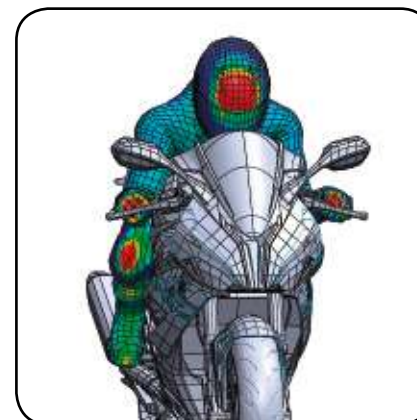

WINDSCREENS FOR FAIRING BIKES

HI-TECH PARTS | TECHNICAL SECTION

// SCREEN TESTED IN THE VIRTUAL WIND TUNNEL

Improved aerodynamics and wind protection on average 12,7% compared with OEM screen.

● Lower pressure
● Max. pressure
Wind pressure with a PUIG screen.