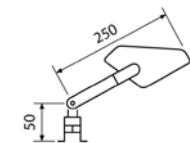

ADJUSTABLE
Inclination and height.