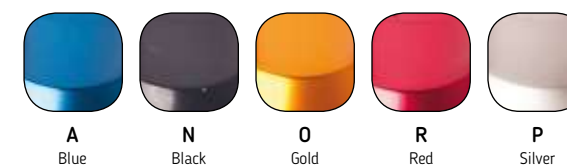

(*) Check price with your distributor.
IMPORTANT: Indicate code color after part#. Example: 0973A.

VINTAGE GRIPS

HI-TECH PARTS | TECHNICAL SECTION

MATERIAL
Manufactured from billet aluminium.

HANDLEBAR
Suitable for diameter 22 mm.