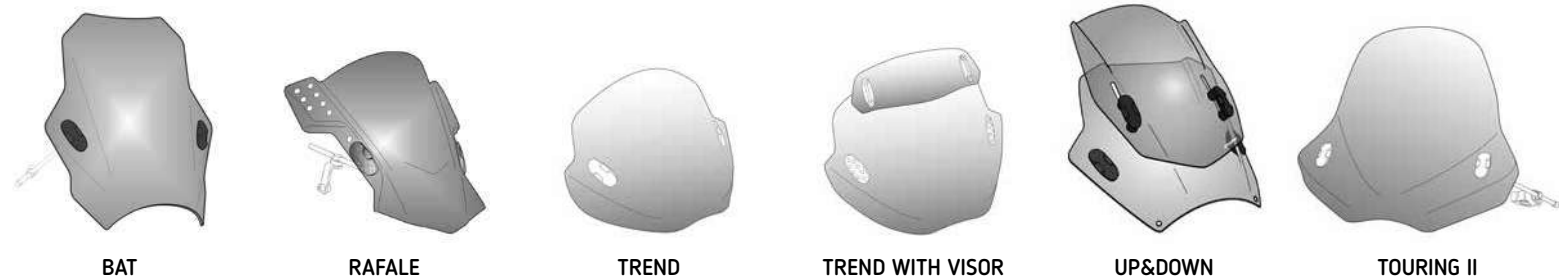

(*) Check price with your distributor.
IMPORTANT: Indicate code color after part#. Example: 0973A.

H
Smoke

W
Transparent

TÜV

ABE
58007

2 ATTACHMENT POINTS

WINDSHIELDS UNIVERSAL

HI-TECH PARTS | TYPE OF WINDSHIELD: