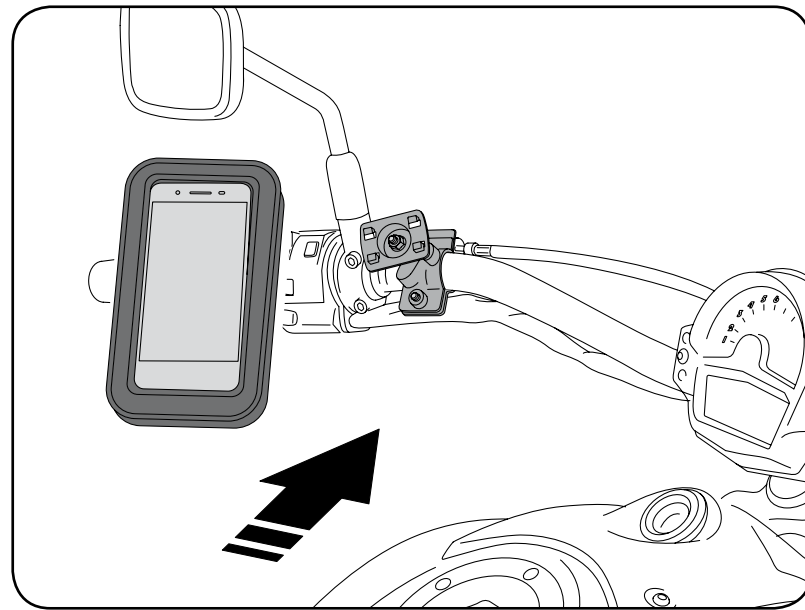

// HANDLEBAR

This element allows you to directly adjust the support for the Smartphone to the handlebar of the motorcycle. It is made out of two halves that adjust to each other with the handlebar in between, while they adjusted through a thumbscrew. We also offer different thickness rubber spacers, so that it ends up perfectly adjusted to the motorcycle.