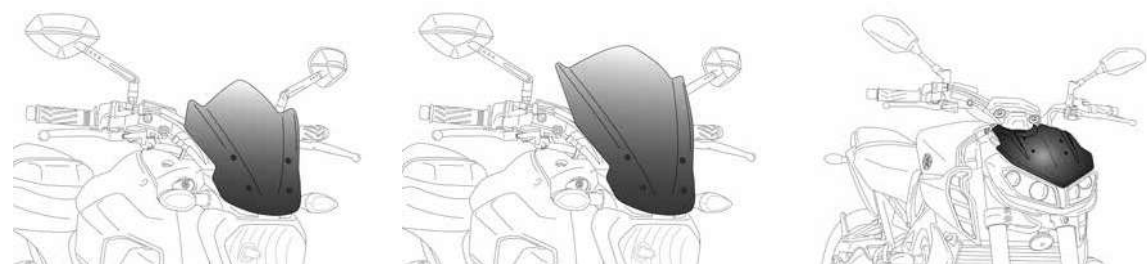

WINDSHIELDS SPECIFIC FOR NON-ROUND HEADLIGHTS

HI-TECH PARTS | TYPE OF WINDSHIELD:

SPORT

TOURING

SPORT PLUS

MODEL	YEAR	TYPE	REF.	DIMENSIONS (Height x Width)	HEIGHT (MM) Compared to OEM	R T G V A N W H F C
APRILIA						
DORSODURO 750	08' - 16'	TOURING	4947	330 x 395		(*)
DORSODURO 900	17' - 19'	TOURING	4947	330 x 395		(*)
DORSODURO 1200	11' - 16'	TOURING	4947	330 x 395		(*)
SHIVER 750	07' - 09'	SPORT	4674	330 x 345		(*) (*)
SHIVER 900	17' - 19'	SPORT	4674	330 x 345		(*) (*)
BENELLI						
502C	19'	SPORT	3690	260 x 240		(*)
LEONCINO 500	16' - 19'	SPORT	9747	295 x 258	+110	(*)
LEONCINO TRAIL	17' - 19'	SPORT	9747	295 x 258	+110	(*)
BMW						
F800 R	09' - 14'	SPORT	5051 (-)	330 x 310		(*)
F800 R	15' - 19'	SPORT	7650	310 x 240	+140	(*)
F800 R	15' - 19'	TOURING	8187	430 x 350	+265	(*)
G310 R	16' - 19'	SPORT	8920	305 x 275	+160	(*)
K1300 R	09' - 16'	SPORT	4940	390 x 425	+60	(*)
R1200 R	06' - 14'	SPORT	6488	350 x 320	+130	(*)
R1200 R	15' - 18'	SPORT (1)	7651	365 x 300	+95	(*)
R1200 R	15' - 18'	SPORT (2)	8168	370 x 295	+95	(*)
R1200 R	15' - 18'	TOURING (2)	8110	530 x 360	+250	(*)
R1200 R	15' - 18'	TOURING (1)	8165	525 x 360	+250	(*)
R1250 R	19'	SPORT (1)	3623	335 x 300		(*)
R1250 R	19'	SPORT (2)	3624	335 x 300		(*)
R1250 R	19'	TOURING (2)	3625	350 x 455		(*)
R1250 R	19'	TOURING (1)	3626	350 x 455		(*)