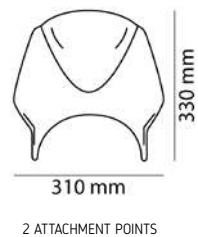

// TOP

MODEL	REF.	PRICE
UNIVERSAL	1309	(*)

OPTIMUM MOUNTING FOR HEADLIGHTS Ø 200 mm.
FOR SPECIFIC MODELS SEE WEBSITE.

(*) Check price with your distributor.
IMPORTANT: Indicate code color after part#. Example: 0973A.