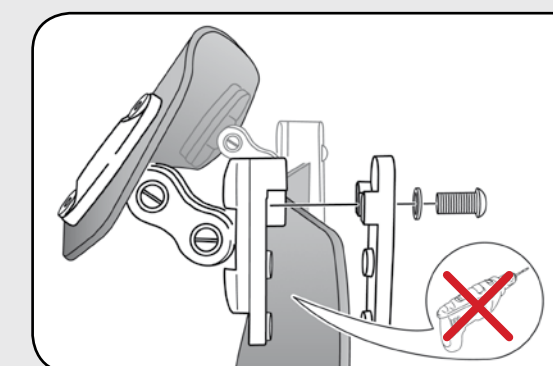

REFERENCE	W	H
6319		(*)

REFERENCE	W	H
6320		(*)

REFERENCE	W	H
6375		(*)

The multi-adjustable clip-on visors can be mounted on the Puig windshield as well as the stock one.
Check compatibility and references [in our website](#).