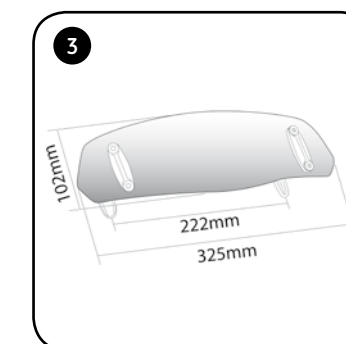

MULTIADJUSTABLE VISORS FIXED BY SCREWS

HI-TECH PARTS | TECHNICAL SECTION

REFERENCE	W	H
6007	(*)	(*)

REFERENCE	W	H
5852	(*)	(*)

REFERENCE	W	H
5853	(*)	(*)

The multi-adjustable bolt-on visors can be mounted on the Puig windscreen as well as on the stock one. Check compatibility and references in our website.

SPARES	REFERENCE	W	H	N
MULTI-ADJUSTABLE MECHANISM BY PAIR	6271			(*)
REAR STAND FOR TWIN SWING ARMS	6268	(*)		
VISOR SPARE N.2 (277 x 100 mm.)	6269	(*)		
VISOR SPARE N.3 (325 x 102 mm.)	6270	(*)