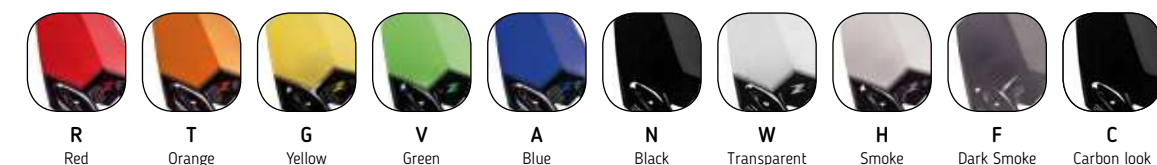

(*) Check price with your distributor.
(-) Adjustable in width and height.
NOTE COLORS: F and N colors delivered without silk print.
IMPORTANT: Indicate code color after part#. Example 0973A