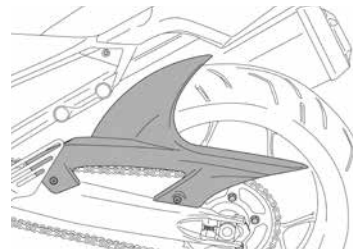

REAR FENDERS

HI-TECH PARTS | TYPE OF FENDER:

FENDER S