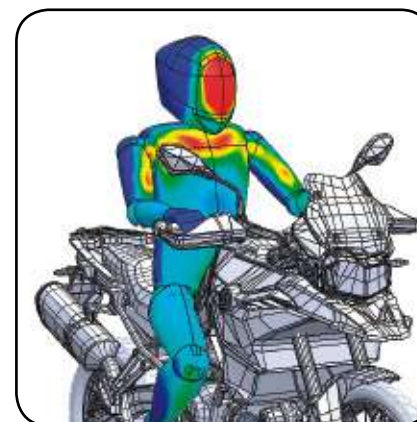

Wind pressure with the original windscreen.