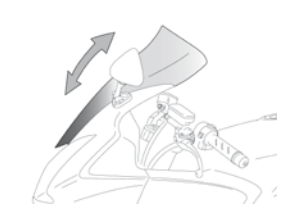

TOURING ADJUSTABLE
It allows the rider to adjust the windscreen at will in the most comfortable position.

MODEL	YEAR	TYPE OF WINDSCREEN	REF.	DIMENSIONS (Height x Width)	HEIGHT (MM) Compared to OEM	N H	W F	R V	T A	G C
TIGER EXPLORER XC/XR/XRX/XRT/XCX/XCA	16' - 17'	TOURING SCREEN WITH VISOR BOLT-ON	8916H							
TIGER EXPLORER XC/XR/XRX/XRT/XCX/XCA	16' - 17'	TOURING SCREEN WITH CLIP-ON VISOR	8915 + 6375							
TIGER EXPLORER XC/XR/XRX/XRT/XCX/XCA	18' - 19'	TOURING	9613	620 x 495	+80					
TIGER EXPLORER XC/XR/XRX/XRT/XCX/XCA	18' - 19'	TOURING SCREEN WITH VISOR BOLT-ON	9614H							
TIGER EXPLORER XC/XR/XRX/XRT/XCX/XCA	18' - 19'	TOURING SCREEN WITH CLIP-ON VISOR	9613 + 6320							
TIGER SPORT	13' - 15'	TOURING	4359	500 x 355	+75					
TIGER SPORT	13' - 15'	TOURING SCREEN WITH VISOR BOLT-ON	5919H							
TIGER SPORT	13' - 15'	TOURING SCREEN WITH CLIP-ON VISOR	4359 + 6320							
TIGER SPORT	16' - 19'	TOURING	9200	615 x 440	+120					
TIGER SPORT	16' - 19'	TOURING SCREEN WITH VISOR BOLT-ON	9201H							
TIGER SPORT	16' - 19'	TOURING SCREEN WITH CLIP-ON VISOR	9200 + 6320							
YAMAHA										
FAZER8	13' - 16'	RACING	(Z) 5572	430 x 330	+105					
FJR1300	01' - 05'	TOURING	1281	540 x 520	+130					
FJR1300A/AS	06' - 12'	TOURING	4103	500 x 505	+35					
FJR1300A/AS	13' - 19'	TOURING	6483	560 x 570	+90					
FJR1300A/AS	13' - 19'	TOURING SCREEN WITH VISOR BOLT-ON	6501H							
FJR1300A/AS	13' - 19'	TOURING SCREEN WITH CLIP-ON VISOR	6483 + 6375							
FZ1	06' - 15'	NAKED NEW GENERATION	SEE PAGE 104							
FZ1 FAZER	06' - 15'	RACING	4061	410 x 300						
FZ1 FAZER	06' - 15'	TOURING	4101	480 x 420	+100					
FZ1 FAZER	06' - 15'	TOURING SCREEN WITH VISOR BOLT-ON	5907H							
FZ1 FAZER	06' - 15'	TOURING SCREEN WITH CLIP-ON VISOR	4101 + 6320							
FZ6	04' - 08'	NAKED NEW GENERATION	SEE PAGE 104							
FZ6 S2	07' - 10'	NAKED NEW GENERATION	SEE PAGE 104							
FZ6 FAZER	04' - 08'	RACING	1646	550 x 570						
FZ6 FAZER	04' - 08'	TOURING	1647	590 x 540	+90					
FZ6 FAZER S2	07' - 10'	RACING	4366	420 x 330						
FZ6 FAZER S2	07' - 10'	TOURING	4367	475 x 335	+100					
FZ6 FAZER S2	07' - 10'	TOURING SCREEN WITH VISOR BOLT-ON	5908H							
FZ6 FAZER S2	07' - 10'	TOURING SCREEN WITH CLIP-ON VISOR	4367 + 6320							
FZ750	87' - 95'	TOURING	0595	410 x 310	+71					
FZ8	10' - 16'	NAKED NEW GENERATION	SEE PAGE 104							
FZ8 FAZER	10' - 12'	RACING	(Z) 5572	430 x 330	+105					
FZS600 FAZER	02' - 03'	TOURING	1111	455 x 330	+90					
NIKEN	18' - 19'	TOURING	2385	608 x 490	+300					
NIKEN	18' - 19'	TOURING SCREEN WITH VISOR BOLT-ON	3535H