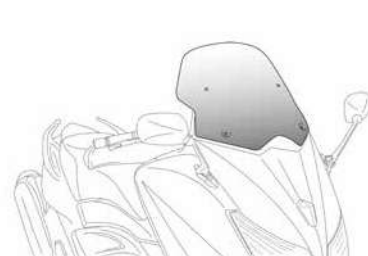

WINDSHIELDS FOR MAXISCOOTERS

HI-TECH PARTS | TYPE OF WINDSCREEN:

TÜV

ABE
38120

V-TECH LINE SPORT