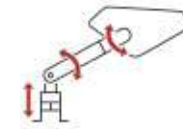

REARVIEW MIRROR HI-TECH III

HI-TECH PARTS | TECHNICAL SECTION

HOMOLOGATED

ADJUSTABLE
Inclination and height.

ADAPTABLE
Available adapters for handlebar and fairing fitting.

MATERIAL
Manufactured from billet aluminium and anodized.

N
Black

D
Anodized Aluminium

MODEL	SIDE	REF.	N	D
UNIVERSAL THREAD M10	RIGHT	8025 (#)		(*)
UNIVERSAL THREAD M10	LEFT	8036		(*)

SEE PAGE 622 TO SEE PART# FOR THE ADAPTORS ON THE MODELS AVAILABLE.
FOR THOSE MODELS REQUIRING ADAPTORS TO ATTACH TO THE FAIRING SEE PAGE 648.

(#) KIT ADAPTER DELIVERED: M10 x 1,25 (reverse thread).

(*) Check price with your distributor.

IMPORTANT: Indicate code color after part#. Example: 0973A.