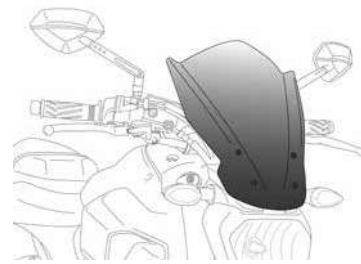

WINDSHIELDS SPECIFIC FOR NON-ROUND HEADLIGHTS

HI-TECH PARTS | TYPE OF WINDSHIELD:

TOURING

MODEL	YEAR	TYPE	REF.	DIMENSIONS (Height x Width)	HEIGHT (MM) Compared to OEM	R T G V A N W H F C
CB500F	13' - 15'	SPORT	6437	365 x 280	+150	(*)
CB500F	16' - 18'	SPORT	8923	285 x 295	+155	(*)
CB500F	19'	SPORT	3657	370 x 295		(*)
CB650F	14' - 16'	SPORT	9687	360 x 280	+220	(*)
CB650F	17' - 19'	SPORT	9687	300 x 280		(*)
CB650R NEO SPORTS CAFÉ	19'	SPORT	9748	348 x 290	+190	(*)
CMX 500 REBEL	17' -19'	TOURING	9462	420 x 360	+200	(*)
CMX 300 REBEL	17' -19'	TOURING	9462	420 x 360	+200	(*)
CB1000R	08' - 10'	SPORT	4673	350 x 340		(*) (*)
CB1000R	11' - 16'	SPORT	5645	350 x 340		(*)
CB1000R NEO SPORTS CAFE	18' - 19'	SPORT	9748	348 x 290	+190	(*)
CTX700N	14' - 16'	SPORT	7009	400 x 320		(*)
HUSQVARNA						
SVARTPILEN 401	17' - 19'	SPORT	9702	320 x 290	+200	(*)
VITPILEN 401	17' - 19'	SPORT	9702	320 x 290	+200	(*)
VITPILEN 701	17' - 19'	SPORT	9750	320 x 290	+175	(*)
701 ENDURO	16' - 19'	SPORT	9867	350 x 265	+205	(*)
INDIAN						
SCOUT	15' - 19'	TOURING	9386	500 x 375		(*)
KAWASAKI						
ER-6N	05' - 08'	SPORT	4116	330 x 370		(*)
ER-6N	09' - 11'	SPORT	4950	300 x 255		(*) (*)
ER-6N	12' - 16'	SPORT	5997	360 x 330	+95	(*) (*)
VULCAN S	15' - 19'	SPORT	3175	310 x 330	+80	(*)
VULCAN S	15' - 19'	TOURING	8164	470 x 415	+210	(*)
VULCAN S CAFÉ	17' - 19'	SPORT	3175	310 x 330	+80	(*)
VULCAN S CAFE	17' - 19'	TOURING	8164	470 x 415	+210	(*)
Z125	19'	SPORT	3494	270 x 240	+90	(*)
Z250SL	15' - 16'	SPORT	7656	360 x 300		(*)
Z300	15' - 17'	SPORT	7657	310 x 305		(*) (*)
Z400	19'	SPORT	3548	398 x 230	+125	(*)
Z650	17' - 19'	SPORT	9588	340 X 220		(*)
Z650	17' - 19'	TOURING	9369	460 X 265		(*)
Z750	07' - 12'	SPORT	4523	370 x 295		(*)
Z750R	11' - 12'	SPORT	4523	370 x 295		(*)
Z800	13' - 16'	SPORT	6401	390 x 270	+200	(*) (*)
Z800E	13' - 16'	SPORT	6401	390 x 270	+200	(*) (*)