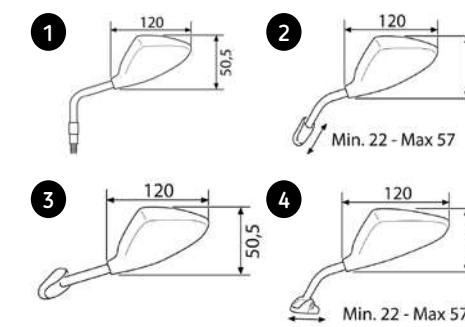

(*) Check price with your distributor.

IMPORTANT: Indicate code color after part#. Example: 0973A.