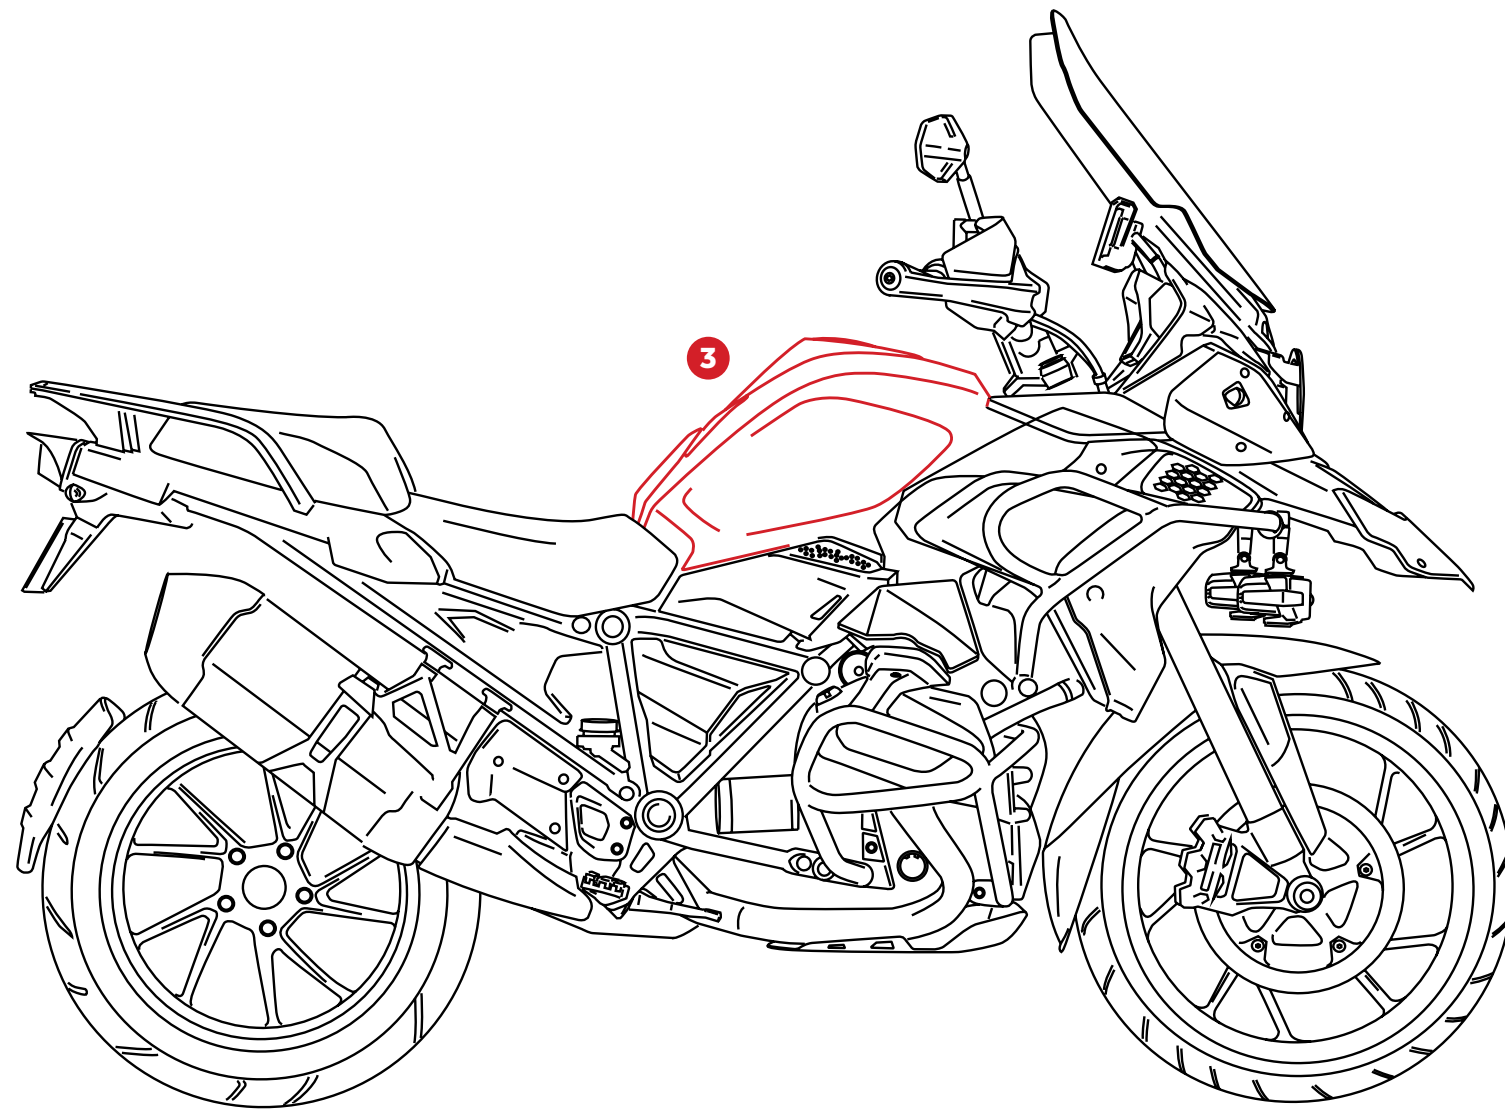

GAS TANK AREA

RACE FUEL CAPS	295
HANDHOLDS	299
ADHESIVE NAKED YOKE & TANK PADS	303
NAKED FUEL CAP COVER	304
NAKED YOKE PROTECTORS	306
ADHESIVE RADIKAL YOKE & TANK PADS	311
RADIKAL FUEL CAP COVER	312
RADIKAL YOKE PROTECTORS	314
ADHESIVE X-TREME YOKE & TANK PADS	319
X-TREME FUEL CAP COVER	320
X-TREME YOKE PROTECTORS	322
ADHESIVE TANK PADS	327
TANK SIDE PROTECTORS ANTI-SLIP	329
DREI TANK PADS	330
PERFORMANCE TANK PADS	331
PERFORMANCE 2 TANK PADS	332
TIRE / LEATHER / SOFT TANK PADS	333
TANK PADS WINGS	334
SPIRIT TANK PADS	336
FUTURE / VIOLENT / SPIRIT II / ONE TANK PADS	338
MOON / SCREAM / JOKER / CLOWN TANK PADS	340
MINI / ARROW / WAY / SUN TANK PADS	342
SKULL / SKULL I / COLOURY TANK PADS	344
SHEETS / GRIPPING PADS / ADHESIVE FOAM SEAT	345
SCRATCH PADS PROTECTOR	347
STICKER KIT	349