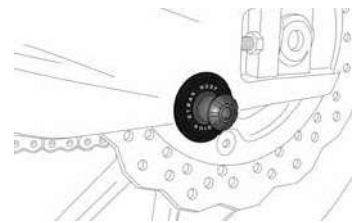

SPOOL PRO

MODEL	YEAR	TYPE OF SPOOL	SCREW	REF.	
950 SUPERENDURO	06' - 09'	SPOOL SLIDER	M10/150	7185	(*)
990 SUPERDUKE/R	07' - 13'	SPOOL	M10/150	5988	(*)
990 SUPERDUKE/R	07' - 13'	SPOOL PRO	M10/150	9261	(*)
990 SUPERDUKE/R	07' - 13'	SPOOL SLIDER	M10/150	7185	(*)
990 SUPERMOTO	08' - 13'	SPOOL	M10/150	5988	(*)
990 SUPERMOTO	08' - 13'	SPOOL PRO	M10/150	9261	(*)
990 SUPERMOTO	08' - 13'	SPOOL SLIDER	M10/150	7185	(*)
990 SUPERMOTO R	09' - 13'	SPOOL	M10/150	5988	(*)
990 SUPERMOTO R	09' - 13'	SPOOL PRO	M10/150	9261	(*)
990 SUPERMOTO R	09' - 13'	SPOOL SLIDER	M10/150	7185	(*)
990 SUPERMOTO T	09' - 12'	SPOOL	M10/150	5988	(*)
990 SUPERMOTO T	09' - 12'	SPOOL PRO	M10/150	9261	(*)
990 SUPERMOTO T	09' - 12'	SPOOL SLIDER	M10/150	7185	(*)
1050 ADVENTURE	15' - 16'	SPOOL	M10/150	5988	(*)
1050 ADVENTURE	15' - 16'	SPOOL PRO	M10/150	9261	(*)
1050 ADVENTURE	15' - 16'	SPOOL SLIDER	M10/150	7185	(*)
1090 ADVENTURE/R	17' - 19'	SPOOL	M10/150	5988	(*)
1090 ADVENTURE/R	17' - 19'	SPOOL PRO	M10/150	9261	(*)
1090 ADVENTURE/R	17' - 19'	SPOOL SLIDER	M10/150	7185	(*)
1190 ADVENTURE/R	13' - 16'	SPOOL	M10/150	5988	(*)
1190 ADVENTURE/R	13' - 16'	SPOOL PRO	M10/150	9261	(*)
1190 ADVENTURE/R	13' - 16'	SPOOL SLIDER	M10/150	7185	(*)
1190 RC8/R	08' - 15'	SPOOL	M8	5923	(*)
1190 RC8/R	08' - 15'	SPOOL PRO	M8	9259	(*)
1190 RC8/R	08' - 15'	SPOOL SLIDER	M8	7184	(*)
1290 SUPERDUKE R	14' - 16'	SPOOL	M10/150	5988	(*)
1290 SUPERDUKE R	14' - 16'	SPOOL PRO	M10/150	9261	(*)
1290 SUPERDUKE R	14' - 16'	SPOOL SLIDER	M10/150	7185	(*)
1290 SUPER ADVENTURE	15' - 16'	SPOOL	M10/150	5988	(*)
1290 SUPER ADVENTURE	15' - 16'	SPOOL PRO	M10/150	9261	(*)
1290 SUPER ADVENTURE	15' - 16'	SPOOL SLIDER	M10/150	7185	(*)
1290 SUPER ADVENTURE T	17'	SPOOL	M10/150	5988	(*)
1290 SUPER ADVENTURE T	17'	SPOOL PRO	M10/150	9261	(*)
1290 SUPER ADVENTURE T	17'	SPOOL SLIDER	M10/150	7185	(*)
1290 SUPER ADVENTURE R	17' - 19'	SPOOL	M10/150	5988	(*)
1290 SUPER ADVENTURE R	17' - 19'	SPOOL PRO	M10/150	9261	(*)
1290 SUPER ADVENTURE R	17' - 19'	SPOOL SLIDER	M10/150	7185	(*)
1290 SUPER ADVENTURE S	17' - 19'	SPOOL	M10/150	5988	(*)
1290 SUPER ADVENTURE S	17' - 19'	SPOOL PRO	M10/150	9261	(*)