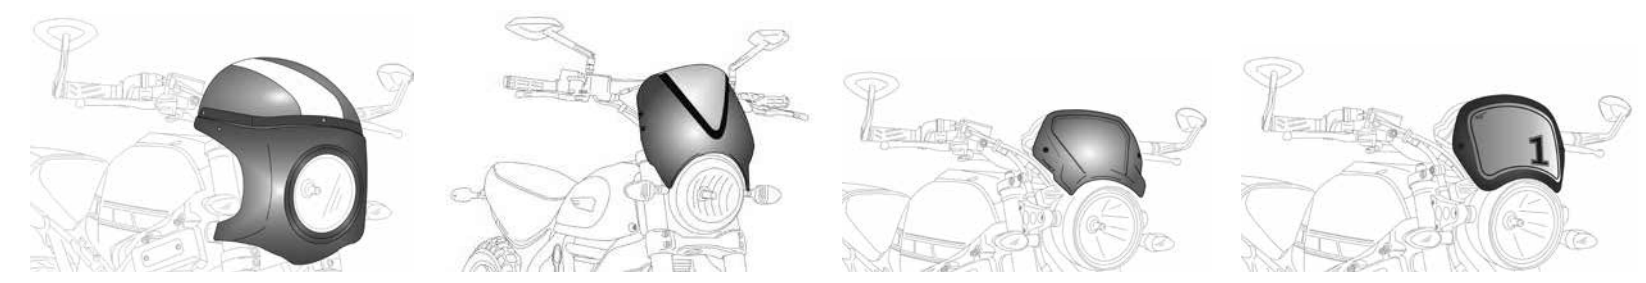

RETROVISIONS | FRONTAL PLATES | SEMI-FAIRING

HI-TECH PARTS

SEMI-FAIRING

RETROVISIONS

ALUMINIUM FRONTAL PLATE

ABS FRONTAL PLATE

MODEL	YEAR	TYPE	ADHESIVE KIT	COLOR	REF.	F W	H N	J	C	P
XSR700 XTRIBUTE	19'	RETROVISION	INCLUDED	CARBON LOOK	9561	(*)				
XSR700 XTRIBUTE	19'	SEMI-FAIRING	INCLUDED	MATT BLACK	8933	(*)				
XSR700 XTRIBUTE	19'	SEMI-FAIRING	INCLUDED	CARBON LOOK	9187	(*)				
XSR700 XTRIBUTE	19'	ABS FRONTAL PLATE	INCLUDED		3591			(*)	(*)	
XSR700 XTRIBUTE	19'	ALUMINIUM FRONTAL PLATE			3593	(*)				(*)
XSR900	16' - 19'	RETROVISION	INCLUDED	MATT BLACK	9560	(*)				
XSR900	16' - 19'	RETROVISION	INCLUDED	CARBON LOOK	9561	(*)				
XSR900	16' - 19'	SEMI-FAIRING	INCLUDED	MATT BLACK	8934	(*)				
XSR900	16' - 19'	SEMI-FAIRING	INCLUDED	CARBON LOOK	9188	(*)				
XSR900	16' - 19'	ABS FRONTAL PLATE	INCLUDED		9168			(*)	(*)	
XSR900	16' - 19'	ALUMINIUM FRONTAL PLATE			9806	(*)				(*)
XV950	14' - 19'	ABS FRONTAL PLATE	INCLUDED		3590			(*)	(*)	
XV950	14' - 19'	ALUMINIUM FRONTAL PLATE			3592	(*)				(*)
XV950R	14' - 19'	ABS FRONTAL PLATE	INCLUDED		3590			(*)	(*)	
XV950R	14' - 19'	ALUMINIUM FRONTAL PLATE			3592	(*)				(*)
XV950 RACER	14' - 19'	ABS FRONTAL PLATE	INCLUDED		3590			(*)	(*)	
XV950 RACER	14' - 19'	ALUMINIUM FRONTAL PLATE			3592	(*)				(*)