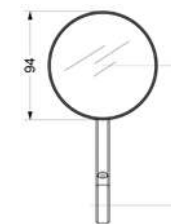

REARVIEW MIRROR GRAND TRACKER

HI-TECH PARTS | TECHNICAL SECTION

ANTI-GLARE GLASS

HOMOLOGATED
Ø 94 mm.

DIMENSIONS

ADAPTABLE
Specific available adapters for bike model.

MATERIAL
Manufactured from billet aluminium and anodized.