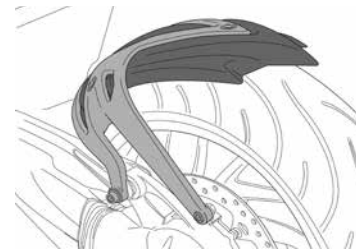

FENDER S WITH ALUMINIUM SUPPORT

MODEL	YEAR	TYPE OF FENDER	REFERENCE	J	C
CBF600	08' - 14'	FENDER S	4691	(*)	(*)
CBF600 ABS	04' - 07'	FENDER S (&)	4127	(*)	(*)
CBF600 ABS	08' - 14'	FENDER S (&)	4691	(*)	(*)
CBF600S	04' - 07'	FENDER S	4127	(*)	(*)
CBF600S	08' - 14'	FENDER S	4691	(*)	(*)
CBF600S ABS	04' - 07'	FENDER S (&)	4127	(*)	(*)
CBF600S ABS	08' - 14'	FENDER S (&)	4691	(*)	(*)
CBF1000	06' - 09'	FENDER S	4127	(*)	(*)
CBF1000	10' - 11'	FENDER S	4691	(*)	(*)
CBF1000 ABS	10' - 11'	FENDER S (&)	4691	(*)	(*)
CBF1000F	10' - 16'	FENDER S	4691	(*)	(*)
CBF1000F ABS	10' - 16'	FENDER S (&)	4691	(*)	(*)
CBR600F	99' - 07'	FENDER S	1436	(*)	(*)
CBR600F	11' - 13'	FENDER S	4403	(*)	(*)
CBR500R	13' - 18'	FENDER S	6354	(*)	(*)
CBR500R	19'	FENDER S	3557	(*)	(*)
CBR600RR	07' - 16'	FENDER R	4404	(*)	(*)
CBR1000RR FIREBLADE	04' - 07'	FENDER R	2427	(*)	(*)
CBR1000RR FIREBLADE	12' - 13'	FENDER R	6037	(*)	(*)
CBR1000RR FIREBLADE/SP	14' - 16'	FENDER R	6037	(*)	(*)
CBR1100XX	97' - 07'	FENDER S	1445	(*)	(*)
CRF1000L AFRICA TWIN	16' - 19'	FENDER S	3484	(*)	(*)
CROSSTOURER	12' - 18'	FENDER S	6334	(*)	(*)
INTEGRA 700	12' - 13'	FENDER S	6038	(*)	(*)
INTEGRA 750	14' - 19'	FENDER S	7047	(*)	(*)
NC700S/X	12' - 13'	FENDER S	6038	(*)	(*)
NC750S/X	14' - 19'	FENDER S	6038	(*)	(*)
VFR1200F	10' - 16'	FENDER S	5276	(*)	(*)
KAWASAKI					
ER-6N	12' - 16'	FENDER S	6041	(*)	(*)
ER-6F	12' - 16'	FENDER S	6041	(*)	(*)

MODEL	YEAR	TYPE OF FENDER	REFERENCE	J	C
NINJA 300	13' - 17'	FENDER S	6843	(*)	(*)
Z300	15' - 17'	FENDER S	6843	(*)	(*)
VERSYS 650	07' - 19'	FENDER S (NC)	4407	(*)	(*)
Z750	07' - 12'	FENDER S	4524	(*)	(*)
Z750R	11' - 12'	FENDER S	4431	(*)	(*)
Z750S	05' - 06'	FENDER S	4524	(*)	(*)
Z800	13' - 16'	FENDER S	6462	(*)	(*)
Z800E	13' - 16'	FENDER S	6462	(*)	(*)
Z1000	07' - 09'	FENDER S	4431	(*)	(*)
ZX-6R	09' - 16'	FENDER R	5014	(*)	(*)
ZX-6R 636	13' - 16'	FENDER R	5014	(*)	(*)
ZX-6R 636	19'	FENDER R	5014	(*)	(*)
ZX-10R	08' - 10'	FENDER R	4688	(*)	(*)
ZX-10R	11' - 15'	FENDER R	5678	(*)	(*)
ZX-10R	16' - 19'	FENDER R	5678	(*)	(*)
ZX-10RR	17' - 19'	FENDER R	5678	(*)	(*)
ZX-10R SE	18' - 19'	FENDER R	5678	(*)	(*)
ZZR1400	12' - 19'	FENDER S	6043	(*)	(*)
SUZUKI					
B-KING	08' - 11'	FENDER R	4834	(*)	(*)
DL250 V-STROM	17' - 19'	FENDER S	9592	(*)	(*)
DL650 V-STROM ABS	07' - 11'	FENDER S (&)	4710	(*)	(*)
DL650 V-STROM	12' - 19'	FENDER S	4710	(*)	(*)
DL650XT V-STROM	15' - 19'	FENDER S	4710	(*)	(*)
DL1000 V-STROM	14' - 19'	FENDER S	6477	(*)	(*)
DL1000XT V-STROM	17' - 19'	FENDER S	6477	(*)	(*)
GSF650 BANDIT	07' - 11'	FENDER S	4412	(*)	(*)
GSF650S BANDIT	07' - 14'	FENDER S	4412	(*)	(*)
GSF1200 BANDIT	96' - 05'	FENDER S	1462	(*)	(*)
GSF1200S BANDIT	96' - 05'	FENDER S	1462	(*)	(*)
GSF1250 BANDIT	07' - 13'	FENDER S	4409	(*)	(*)
GSF1250S BANDIT	07' - 13'	FENDER S	4409	(*)	(*)
GSF1250S BANDIT ABS	07' - 13'	FENDER S (&)	4409	(*)	(*)
GSX650F	08' - 17'	FENDER S	4412	(*)	(*)
GSX1250F/FA	10' - 17'	FENDER S	4409	(*)	(*)
GSX1250F/FA ABS	10' - 17'	FENDER S (&)	4409	(*)	(*)
GSX1400	01' - 06'	FENDER S (D)	1471	(*)	(*)
GSX-R600	04' - 05'	FENDER S	1643	(*)	(*)
GSX-R600	06' - 10'	FENDER R	4089	(*)	(*)