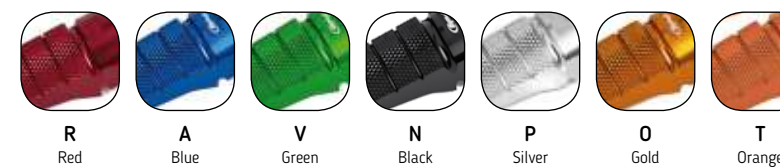

1
REF. 7318T

2
REF. 9189N

SPORT MODEL	REF.	R O A T N P V
SPORT FOOTPEGS BY PAIR (1)	7318	(*)
SPORT RUBBERS BY PAIR (SPARES)	7320U	(*)
VINTAGE FOOTPEGS BY PAIR (2)	9189	(*)
VINTAGE RUBBERS BY PAIR (SPARES)	9334H	(*)
ADAPTERS BY PAIR	SEE PAGE 420	

90gr.

DESIGN
Ergonomic increasing free height.

ADJUSTABLE
On inclination.

PRECISE ADJUSTER
Add marks for proper regulation.

TO MOUNT PUIG FOOTPEGS, WE USE PARTS OF OEM FOOTPEGS.
FOOTPEGS FOR RIDERS: all models compatible.
FOOTPEGS FOR PASSANGER: all models compatible except trail and enduro footpegs.

(*) Check price with your distributor.
IMPORTANT: Indicate code color after part#. Example 0973A