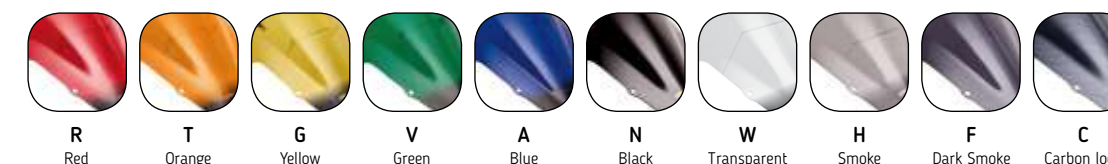

ANODIZED ALUMINIUM SCREWS AVAILABLE SEE PAGE 42.

(*) Check price with your distributor.
(-) Adjustable in width and height.
(Z) Z-RACING design. For more information see our website.
(R) R-RACING design. For more information see our website.
(S) M.E.M. Mechanism Elevator Manual for screens. Form more information see our website.
CARBON LOOK: Racing screen available only.
NOTE COLORS: F and N colors delivered without silk print.
IMPORTANT: Indicate code color after part#. Example 0973A