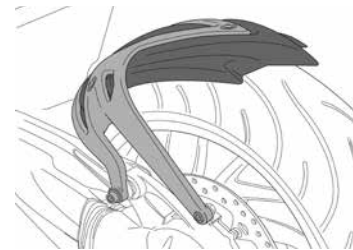

FENDER S WITH ALUMINIUM
SUPPORT

MODEL	YEAR	TYPE OF FENDER	REFERENCE	J	C
GSX-R750	00' - 03'	FENDER S	1466		(*)
GSX-R750	04' - 05'	FENDER S	1643	(*)	(*)
GSX-R750	06' - 10'	FENDER R	4089	(*)	(*)
GSX-R1000	03' - 04'	FENDER S	1466		(*)
GSX-R1000	05' - 08'	FENDER R	2524	(*)	
GSX-R1000	09' - 16'	FENDER R	5059	(*)	
GSX-R1000/R	17' - 19'	FENDER R	8999	(*)	(*)
GSX-R1300 HAYABUSA	08' - 17'	FENDER S	4693	(*)	(*)
SFV650 GLADIUS	09' - 15'	FENDER S	5019	(*)	(*)
SV650	16' - 19'	FENDER S	5019	(*)	(*)
SV650X	18' - 19'	FENDER S	5019	(*)	(*)
TRIUMPH					
TIGER 800/XC	11' - 14'	FENDER S	6040	(*)	(*)
TIGER 800 XC/XCX/XCA	15' - 19'	FENDER S	6040	(*)	(*)
TIGER 800 XR/XRX/XRT	15' - 19'	FENDER S	6040	(*)	(*)
TIGER EXPLORER	12' - 15'	FENDER WITH ALUMINIUM SUPPORT	6465	(*)	(*)
TIGER EXPLORER XC	13' - 15'	FENDER WITH ALUMINIUM SUPPORT	6465	(*)	(*)
TIGER EXPLORER XC/XR/XRX/XRT/XCX/XCA	16' - 19'	FENDER WITH ALUMINIUM SUPPORT	8595	(*)	(*)
YAMAHA					
FZS1000 FAZER	01' - 05'	FENDER S	1474	(*)	
MT-03	16' - 19'	FENDER S	8558	(*)	(*)
MT-07	14' - 19'	FENDER S	7048	(*)	(*)
MT-07 TRACER	16' - 19'	FENDER S	9205	(*)	(*)
MT-07 TRACER GT	19'	FENDER S	9205	(*)	(*)
TENERE 700	19'	FENDER S	3730	(*)	(*)
XSR700	16' - 19'	FENDER S	7048	(*)	(*)
XSR700 XTRIBUTE	19'	FENDER S	7048	(*)	(*)
XT1200Z SUPER TÉNÉRÉ	10' - 19'	FENDER S	3567	(*)	(*)
XJ6/DIVERSION	09' - 16'	FENDER S	5035	(*)	(*)
XJ6 DIVERSION F	10' - 16'	FENDER S	5035	(*)	(*)
XJR1200	94' - 98'	FENDER S (D)	1477	(*)	(*)

MODEL	YEAR	TYPE OF FENDER	REFERENCE	J	C
XJR1300	99' - 13'	FENDER S (D)	1477	(*)	(*)
YZF-R1	09' - 14'	FENDER R	5017		(*)
YZF-R1	15' - 19'	FENDER R	7688	(*)	
YZF-R1M	17' - 19'	FENDER R	7688	(*)	
YZF-R3	15' - 19'	FENDER S	8558	(*)	(*)
YZF-R6	06' - 15'	FENDER R	4087	(*)	(*)
YZF-R6	17' - 19'	FENDER R	4087	(*)	(*)
YZF-R6 S	05' - 07'	FENDER R	4087	(*)	(*)

NOTE: Previously verify any interference between our product and any other accessory (OEM or aftermarket) already installed on the motorcycle..

(*) Check price with your distributor.
(S) Only valid for the model with ABS.
(D) Aluminium chainguard included.

(NC) Keep original chainguard.

(#) Rear hugger not compatible with OFF-ROAD tires.

IMPORTANT: Indicate code color after part#. Example: 0973A.