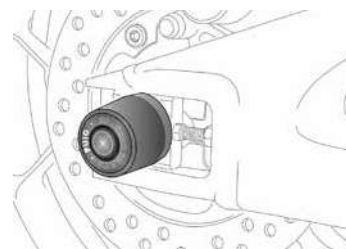

REAR AXLE SLIDER