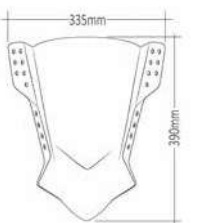

335mm
390mm
2 ATTACHMENT POINTS