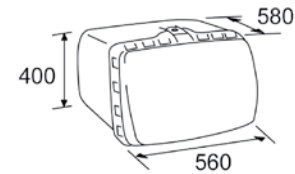

MEGA BOX WITH LOCK

MODEL	REF.	MATERIAL	R N B
UNIVERSAL	2328	POLYPROPYLENE	(*)
METALLIC BASE	3506N		(*)
SPARE LOCK	3555N		(*)

// MEGABOX KEYLESS LOCK

MODEL	REF.	MATERIAL	R N B
UNIVERSAL	3108	POLYPROPYLENE	(*)
KEY-FREE LOCK REPLACEMENT	3092		(*)
METALLIC BASE	3506N		(*)
SPARE LOCK	3555N		(*)

// MAXI BOX WITH LOCK AND FIXED WITH CINCHES

MODEL	REF.	MATERIAL	R N B
UNIVERSAL	3659	POLYPROPYLENE	(*)

// MAXI BOX WITHOUT LOCK AND FIXED WITH CINCHES

MODEL	REF.	MATERIAL	R N B
UNIVERSAL	3660	POLYPROPYLENE	(*)