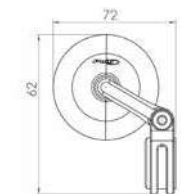

ADAPTABLE
To handlebar bar end.