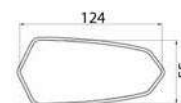

ANTI-GLARE GLASS

NOT HOMOLOGATED