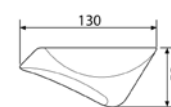

DIMENSIONS