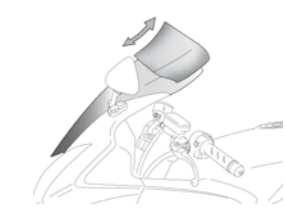

TOURING UP&DOWN
It allows the windscreen to be regulated in various predetermined positions.