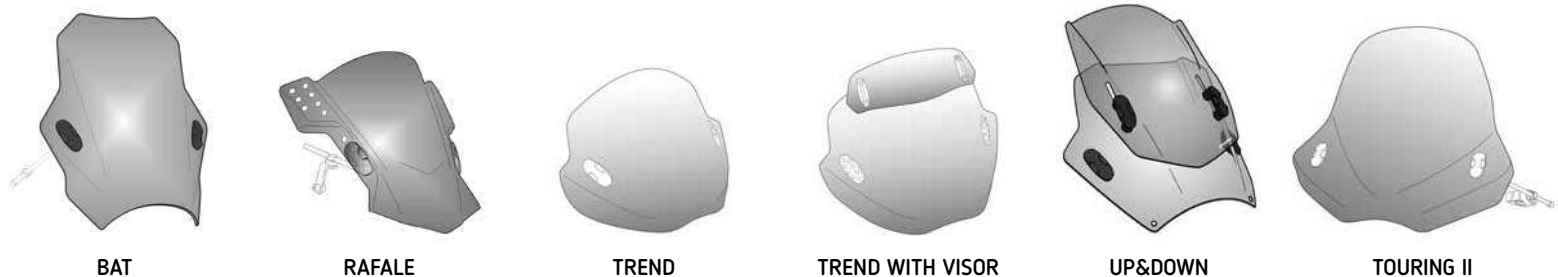

WINDSHIELDS UNIVERSAL

HI-TECH PARTS | TYPE OF WINDSHIELD:

MODEL	YEAR	TYPE OF WINDSHIELD	REF.	H	R T G V A N W F
SV1000	03' - 05'	TREND	5022	(*)	(*)
SV1000	03' - 05'	TREND WITH VISOR UNIVERSAL	5920H	(*)	
SV1000	03' - 05'	RAFALE	5881	(*)	(*)
SV1000	03' - 05'	BAT	8088	(*)	(*)
SV1000	03' - 05'	TOURING II	5267	(*)	(*)
SV1000	03' - 05'	UP&DOWN	2193	(*)	(*)
TRIUMPH					
BONNEVILLE BOBBER	17' - 19'	TREND	5022	(*)	(*)
BONNEVILLE BOBBER	17' - 19'	TREND WITH VISOR UNIVERSAL	5920H	(*)	
BONNEVILLE BOBBER	17' - 19'	BAT	8088	(*)	(*)
BONNEVILLE BOBBER	17' - 19'	TOURING II	5267	(*)	(*)
BONNEVILLE BOBBER	17' - 19'	UP&DOWN	2193	(*)	(*)
BONNEVILLE SPEEDMASTER	18' - 19'	TREND	5022	(*)	(*)
BONNEVILLE SPEEDMASTER	18' - 19'	TREND WITH VISOR UNIVERSAL	5920H	(*)	
BONNEVILLE SPEEDMASTER	18' - 19'	BAT	8088	(*)	(*)
BONNEVILLE SPEEDMASTER	18' - 19'	TOURING II	5267	(*)	(*)
BONNEVILLE SPEEDMASTER	18' - 19'	UP&DOWN	2193	(*)	(*)
BONNEVILLE T120/T100	16' - 19'	TREND	5022	(*)	(*)
BONNEVILLE T120/T100	16' - 19'	TREND WITH VISOR UNIVERSAL	5920H	(*)	
BONNEVILLE T120/T100	16' - 19'	BAT	8088	(*)	(*)
BONNEVILLE T120/T100	16' - 19'	TOURING II	5267	(*)	(*)
BONNEVILLE T120/T100	16' - 19'	UP&DOWN	2193	(*)	(*)
SCRAMBLER 1200XC	19'	TREND	5022	(*)	(*)
SCRAMBLER 1200XC	19'	TREND WITH VISOR UNIVERSAL	5920H	(*)	
SPEED TRIPLE/R	16' - 19'	TREND	5022	(*)	(*)
SPEED TRIPLE/R	16' - 19'	TREND WITH VISOR UNIVERSAL	5920H	(*)	
SPEED TRIPLE/R	16' - 19'	RAFALE	5881	(*)	(*)
SPEED TRIPLE/R	16' - 19'	BAT	8088	(*)	(*)
SPEED TRIPLE/R	16' - 19'	TOURING II	5267	(*)	(*)
SPEED TRIPLE/R	16' - 19'	UP&DOWN	2193	(*)	(*)
SPEED TWIN	19'	TREND	5022	(*)	(*)
SPEED TWIN	19'	TREND WITH VISOR UNIVERSAL	5920H	(*)	
SPEED TWIN	19'	RAFALE	5881	(*)	(*)
SPEED TWIN	19'	BAT	8088	(*)	(*)
SPEED TWIN	19'	TOURING II	5267	(*)	(*)
SPEED TWIN	19'	UP&DOWN	2193	(*)	(*)
STREET SCRAMBLER	17' - 19'	TREND	5022	(*)	(*)
STREET SCRAMBLER	17' - 19'	TREND WITH VISOR UNIVERSAL	5920H	(*)