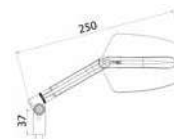

ADJUSTABLE
Inclination and height.