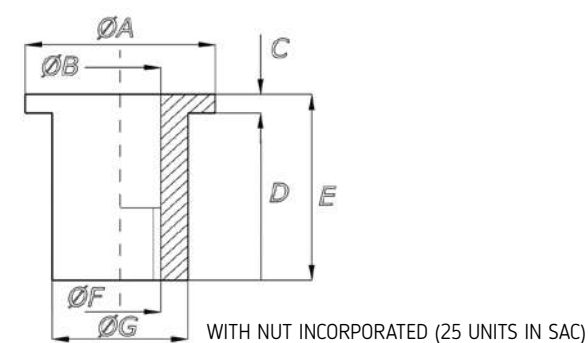

Rounded edge screen profile in >2 mm. Complying with the German TÜV regulations.

FOR SPECIFIC MODELS SEE PAGE 46.

SCREWS
HI-TECH PARTS

// ANODIZED SCREWS KIT

MODEL	REF.	
BLISTER 6 ALLEN HEAD SCREWS M5 x 15 mm.	0543	(*)
BLISTER 6 ALLEN HEAD SCREWS M5 x 20 mm.	0550	(*)
BLISTER 6 ALLEN HEAD SCREWS M5 x 25 mm.	0610	(*)
BLISTER 6 ALLEN HEAD SCREWS M6 x 15 mm.	0611	(*)
BLISTER 6 ALLEN HEAD SCREWS M5 x 20 mm.	0657	(*)
BLISTER 6 ALLEN HEAD SCREWS M6 x 25 mm.	0689	(*)
BLISTER 6 ALLEN HEAD SCREWS M6 x 30 mm.	3995	(*)