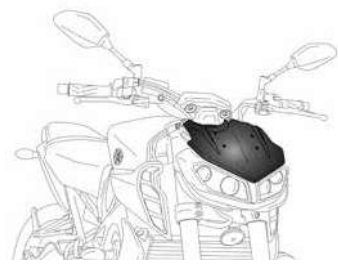

SPORT PLUS

MODEL	YEAR	TYPE	REF.	DIMENSIONS (Height x Width)	HEIGHT (MM) Compared to OEM	R T G V A N W H F C
CB500F	13' - 15'	SPORT	6437	365 x 280	+150	(*)
CB500F	16' - 18'	SPORT	8923	285 x 295	+155	(*)
CB500F	19'	SPORT	3657	370 x 295		(*)
CB650F	14' - 16'	SPORT	9687	360 x 280	+220	(*)
CB650F	17' - 19'	SPORT	9687	300 x 280		(*)
CB650R NEO SPORTS CAFÉ	19'	SPORT	9748	348 x 290	+190	(*)
CMX 500 REBEL	17' -19'	TOURING	9462	420 x 360	+200	(*)
CMX 300 REBEL	17' -19'	TOURING	9462	420 x 360	+200	(*)
CB1000R	08' - 10'	SPORT	4673	350 x 340		(*) (*)
CB1000R	11' - 16'	SPORT	5645	350 x 340		(*)
CB1000R NEO SPORTS CAFE	18' - 19'	SPORT	9748	348 x 290	+190	(*)
CTX700N	14' - 16'	SPORT	7009	400 x 320		(*)
HUSQVARNA						
SVARTPILEN 401	17' - 19'	SPORT	9702	320 x 290	+200	(*)
VITPILEN 401	17' - 19'	SPORT	9702	320 x 290	+200	(*)
VITPILEN 701	17' - 19'	SPORT	9750	320 x 290	+175	(*)
701 ENDURO	16' - 19'	SPORT	9867	350 x 265	+205	(*)
INDIAN						
SCOUT	15' - 19'	TOURING	9386	500 x 375		(*)
KAWASAKI						
ER-6N	05' - 08'	SPORT	4116	330 x 370		(*)
ER-6N	09' - 11'	SPORT	4950	300 x 255		(*) (*)
ER-6N	12' - 16'	SPORT	5997	360 x 330	+95	(*) (*)
VULCAN S	15' - 19'	SPORT	3175	310 x 330	+80	(*)
VULCAN S	15' - 19'	TOURING	8164	470 x 415	+210	(*)
VULCAN S CAFÉ	17' - 19'	SPORT	3175	310 x 330	+80	(*)
VULCAN S CAFE	17' - 19'	TOURING	8164	470 x 415	+210	(*)
Z125	19'	SPORT	3494	270 x 240	+90	(*)
Z250SL	15' - 16'	SPORT	7656	360 x 300		(*)
Z300	15' - 17'	SPORT	7657	310 x 305		(*) (*)
Z400	19'	SPORT	3548	398 x 230	+125	(*)
Z650	17' - 19'	SPORT	9588	340 X 220		(*)
Z650	17' - 19'	TOURING	9369	460 X 265		(*)
Z750	07' - 12'	SPORT	4523	370 x 295		(*)
Z750R	11' - 12'	SPORT	4523	370 x 295		(*)
Z800	13' - 16'	SPORT	6401	390 x 270	+200	(*) (*)
Z800E	13' - 16'	SPORT	6401	390 x 270	+200	(*) (*)