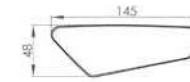

**ANTI GLARE
GLASS**

NOT HOMOLOGATED:
145 x 48 mm.