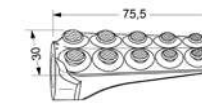

HERITAGE FOOTPEGS

HI-TECH PARTS | TECHNICAL SECTION

DESIGN
Ergonomic increasing free height.