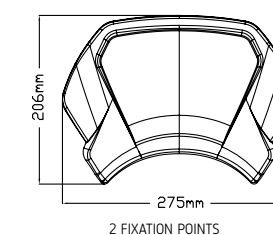

P
Aluminium

N
Black

MODEL	REF.	P	N
UNIVERSAL FRONT PLATE - FIXING TO FORKS	3592	(*)	(*)
UNIVERSAL FRONTAL PLATE - FIXING TO SUPPORTS OF THE FARE	3593	(*)	(*)

SPARES	REF.	P	N
ALUMINIUM FRONTAL PLATE	9807	(*)	(*)
UNIVERSAL SUPPORTS	9977	(*)	(*)

(*) Check price with your distributor.

IMPORTANT: Indicate code color after part#. Example 0973A

FOR SPECIFIC MODELS SEE PAGE 92.
LOOK AT ADHESIVE NUMBERS ON PAGE 97.