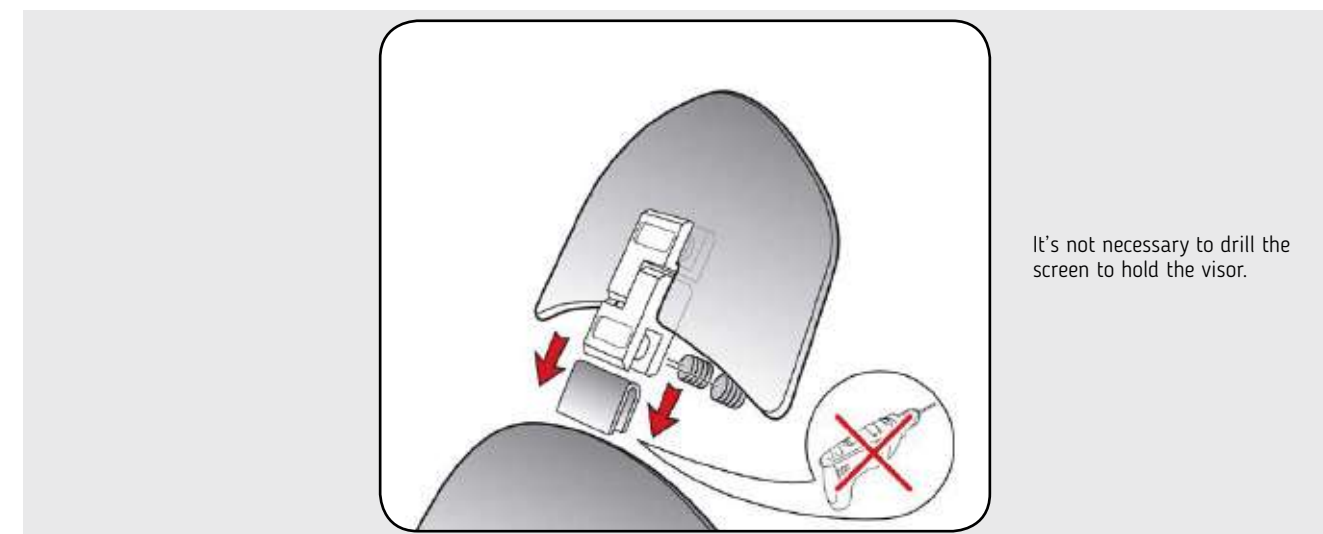

DEFLECTORS FOR WINDSHIELDS

HI-TECH PARTS | TECHNICAL SECTION

It's not necessary to drill the screen to hold the visor.