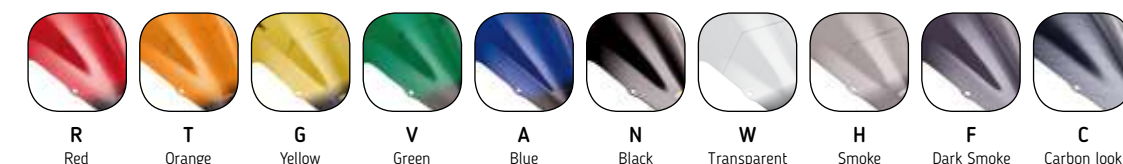

ANODIZED ALUMINIUM SCREWS AVAILABLE SEE PAGE 42.

(*) Check price with your distributor.
(-) Adjustable in width and height.
(Z) Z-RACING design. For more information see our website.
(R) R-RACER design. For more information see our website.
(S) M.E.M. Mechanism Elevator Manual for screens. Form more information see our website.
CARBON LOOK: Racing screen available only.
NOTE COLORS: F and N colors delivered without silk print.
IMPORTANT: Indicate code color after part#. Example 0973A