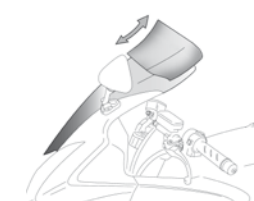

TOURING UP&DOWN

It allows the windscreen to be regulated in various predetermined positions.