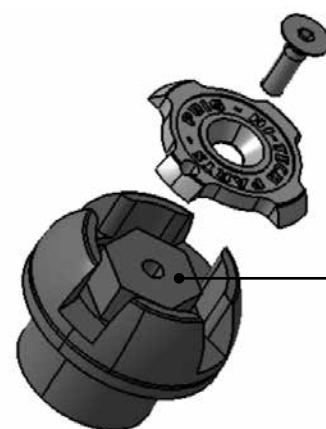

SAFETY
Security system for track. Wire is not supplied.

WEIGHT
60 grams

TIGHTEN AND LOOSEN WITH 10 mm. SOCKET WRENCH.

REF. 6156A

R Red **A** Blue **V** Green **N** Black **P** Silver **O** Gold **T** Orange