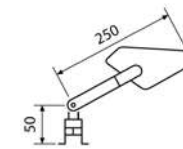

ADJUSTABLE
Inclination and height.