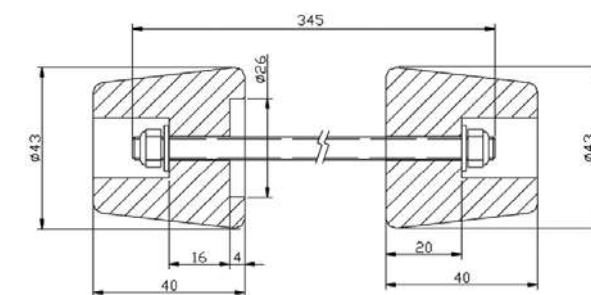

AXLE SLIDERS

HI-TECH PARTS | TECHNICAL SECTION

WEIGHT
Reduced weight
265 grams.

DESIGN
Racing look for your
motorcycle.

COMPLETE PROTECTION
Fork and swing arm
protection.

MATERIAL
Manufactured through a
nylon block.

DIMENSIONS