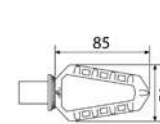

DESIGN
Ergonomic increasing free height.