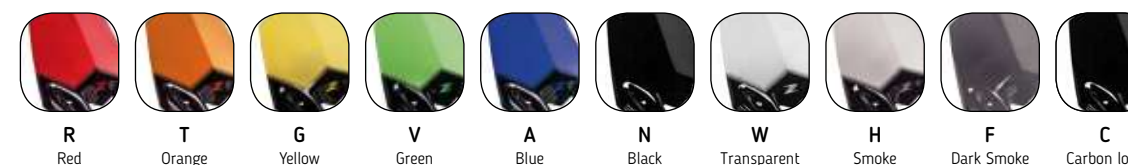

(*) Check price with your distributor.
 (-) Adjustable in width and height.
 NOTE COLORS: F and N colors delivered without silk print.
 IMPORTANT: Indicate code color after part#. Example 0973A

WINDSHIELDS SPECIFIC FOR NON-ROUND HEADLIGHTS