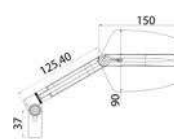

ADAPTABLE
Available adapters for handlebar and fairing fitting.