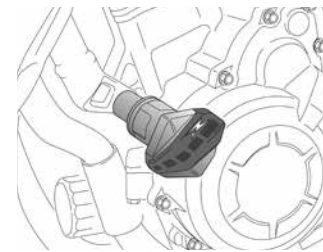

FRAME SLIDER R12/R19

Spares for model R12 will be manufactured with model R19. Check website.