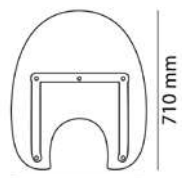

580 mm
710 mm
4 ATTACHMENT POINTS