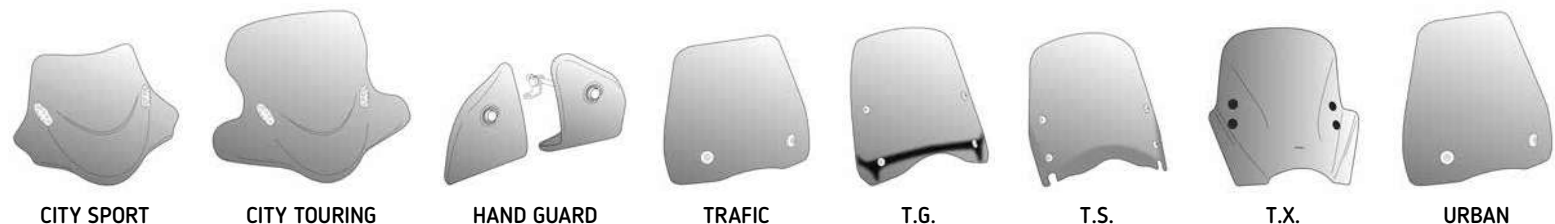

WINDSHIELD FOR SCOOTERS

HI-TECH PARTS | TYPE OF WINDSHIELD:

MODEL	YEAR	TYPE OF WINDSHIELD	REFERENCE	H	W
LIBERTY 125	04' - 10'	TRAFIC	5672	(*)	(*)
LIBERTY 125	04' - 10'	URBAN	8468	(*)	(*)
LIBERTY 125	04' - 10'	T.G.	1994W		(*)
LIBERTY 125	04' - 10'	HAND GUARD	6855W		(*)
LIBERTY 125	11' - 16'	TRAFIC	5858	(*)	(*)
LIBERTY 125	11' - 16'	URBAN	8469	(*)	(*)
LIBERTY 125	11' - 16'	T.S.	5850W		(*)
LIBERTY 125	11' - 16'	HAND GUARD	6855W		(*)
LIBERTY 125/S	17' - 19'	TRAFIC	5858	(*)	(*)
LIBERTY 125/S	17' - 19'	URBAN	8469	(*)	(*)
LIBERTY 125/S	17' - 19'	T.S.	5850W		(*)
LIBERTY 125/S	17' - 19'	HAND GUARD	6855W		(*)
LIBERTY 150	04' - 10'	TRAFIC	5672	(*)	(*)
LIBERTY 150	04' - 10'	URBAN	8468	(*)	(*)
LIBERTY 150	04' - 10'	T.G.	1994W		(*)
LIBERTY 150	04' - 10'	HAND GUARD	6855W		(*)
LIBERTY 150	11' - 16'	TRAFIC	5858	(*)	(*)
LIBERTY 150	11' - 16'	URBAN	8469	(*)	(*)
LIBERTY 150	11' - 16'	T.S.	5850W		(*)
LIBERTY 150	11' - 16'	HAND GUARD	6855W		(*)
LIBERTY 200	04' - 10'	TRAFIC	5672	(*)	(*)
LIBERTY 200	04' - 10'	URBAN	8468	(*)	(*)
LIBERTY 200	04' - 10'	T.G.	1994W		(*)
LIBERTY 200	04' - 10'	HAND GUARD	6855W		(*)
NEW FLY 50	13' - 18'	TRAFIC	6533	(*)	(*)
NEW FLY 50	13' - 18'	URBAN	8470	(*)	(*)
NEW FLY 125	13' - 18'	TRAFIC	6533	(*)	(*)
NEW FLY 125	13' - 18'	URBAN	8470	(*)	(*)
MEDLEY 125/S	16' - 19'	TRAFIC	9197	(*)	(*)
MEDLEY 125/S	16' - 19'	URBAN	9198	(*)	(*)
MEDLEY 125/S	16' - 19'	T.S.	9199W		(*)
MEDLEY 125/S	16' - 19'	HAND GUARD	6855W		(*)
MEDLEY 150/S	16' - 19'	TRAFIC	9197	(*)	(*)
MEDLEY 150/S	16' - 19'	URBAN	9198	(*)	(*)
MEDLEY 150/S	16' - 19'	T.S.	9199W		(*)
MEDLEY 150/S	16' - 19'	HAND GUARD	6855W		(*)
NRG 50		CITY SPORT	0704H	(*)	
NRG 50		CITY TOURING	0671H	(*)	
NRG 50		HAND GUARD	6855W		(*)
NRG 50 POWER	05' - 19'	CITY SPORT	2390H	(*)	
NRG 50 POWER	05' - 19'	CITY TOURING	2403H	(*)