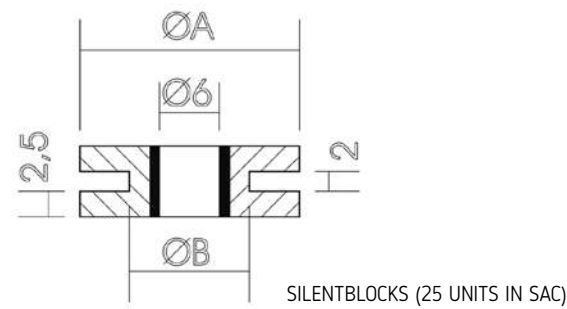

ACCESSORIES

HI-TECH PARTS

SILENTBLOCKS (25 UNITS IN SAC)

// SILENTBLOCKS

AxBxCxDxExG	REF.	N
22 x 12	1888N	(*)