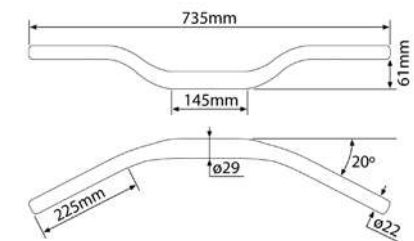

HANDLEBAR

HI-TECH PARTS | TECHNICAL SECTION

// CONICAL HANDLEBAR

REF. 7493N

Ø mm.	H (mm.)	REF.	R	O	A	N	P
22/29	20	7492				*	
22/29	40	7493				*	
22/29	61	6461				*