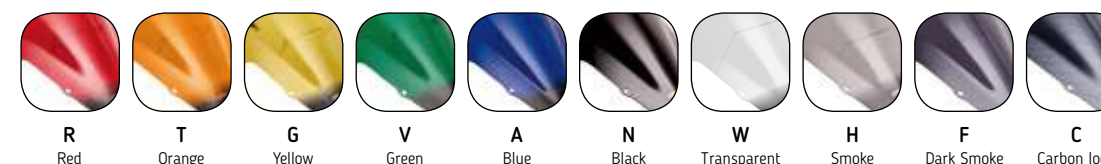

ANODIZED ALUMINIUM SCREWS AVAILABLE SEE PAGE 42.

(*) Check price with your distributor.
(-) Adjustable in width and height.
(Z) Z-RACING design. For more information see our website.
(R) R-RACER design. For more information see our website.
(S) M.E.M. Mechanism Elevator Manual for screens. Form more information see our website.
CARBON LOOK: Racing screen available only.
NOTE COLORS: F and N colors delivered without silk print.
IMPORTANT: Indicate code color after part#. Example 0973A