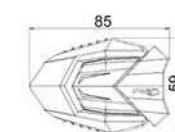

DIMENSIONS

// RUBBER ENDS AVAILABLE IN VARIOUS COLORS