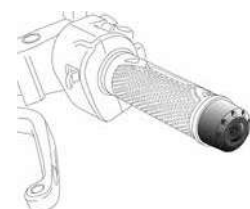

BAR ENDS

HI-TECH PARTS | BAR ENDS MODEL:

SHORT