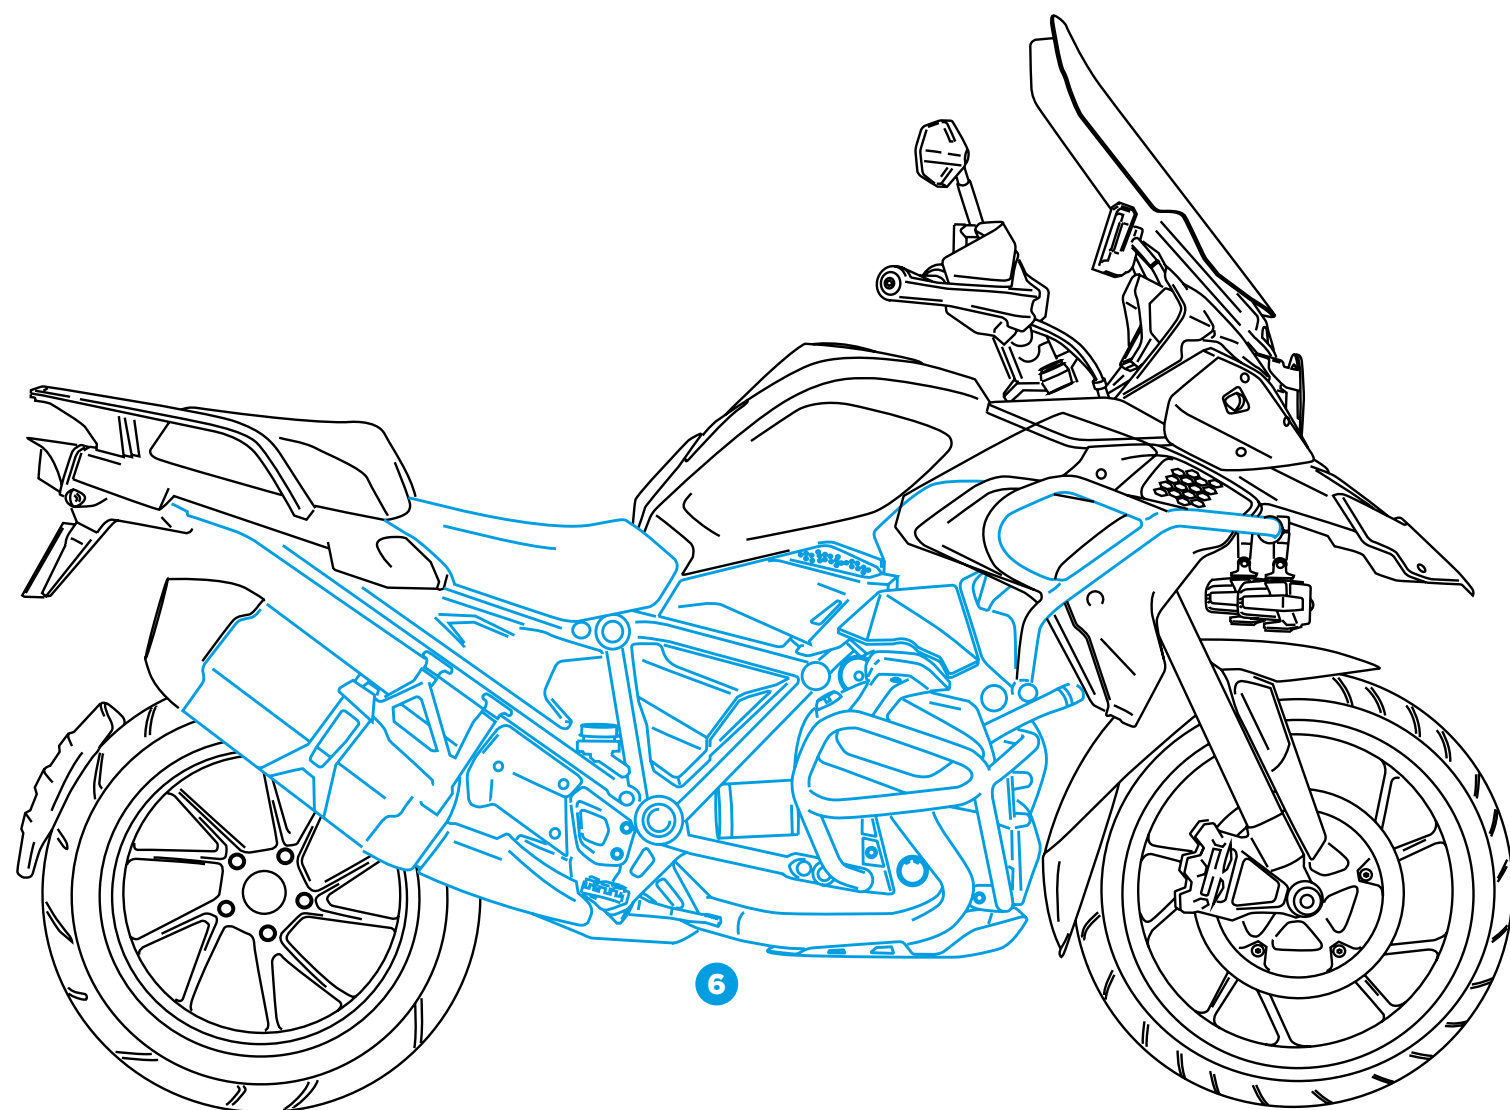

CHASSIS-ENGINE AREA

R-FIGHTER / R-FIGHTER S FOOTPEGS	413
RACING / SPORT FOOTPEGS	415
TRAIL / ENDURO FOOTPEGS	417
HERITAGE FOOTPEGS	419
FOOTPEGS ADAPTERS	421
SHOE PROTECTOR	427
PLUG-OIL CAPS	429
SPOOLS	431
KICKSTAND EXTENSION	433
SHAFT COVER	436
CROWN COIL	437
ENGINE SPOILERS	439
CHASSIS CAP COVERS	443
FRAME SLIDERS PRO MODEL	445
FRAME SLIDERS R12 MODEL	447
FRAME SLIDERS R19 MODEL	449
FRAME SLIDERS VINTAGE MODEL	451
ENGINE GUARDS	463
ENGINE PROTECTIVE COVERS	465
ALUMINIUM FILTER COVER / CLUTCH COVER / SPROCKET COVER	467
SIDE PANELS	469
REAR DEFLECTORS	470
REAR BRAKE TANK COVER	471
INTAKE COVERS	472
REAR LUGGAGE SUPPORT COVERS	473
REAR HANDLES COVERS	474
EXHAUST PROTECTOR - DEFLECTOR / FRONT DEFLECTOR	475