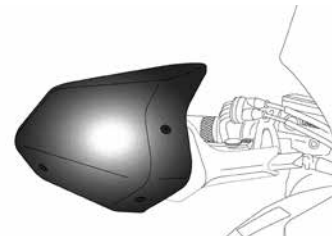

(*) Check price with your distributor. IMPORTANT: Indicate code color after part#. Example: 0973A.

HANDGUARDS

HI-TECH PARTS | TYPE OF HANDGUARDS::

MAXISCOOTER HANDGUARDS

MOTORCYCLE HANDGUARDS

EXTENSION MOTORCYCLE HANDGUARDS