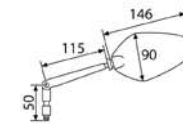

ADAPTABLE
Available adapters for handlebar and fairing fitting.