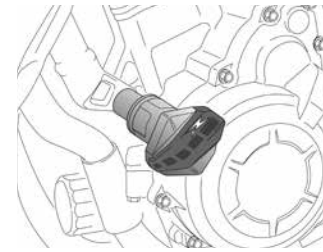

FRAME SLIDER R12/R19

Spares for model R12 will be manufactured with model R19. Check website.