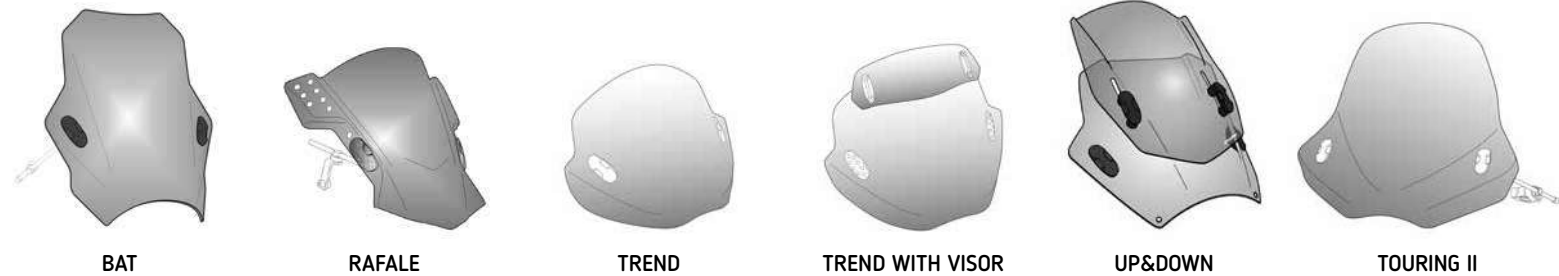

WINDSHIELDS UNIVERSAL

HI-TECH PARTS | TYPE OF WINDSHIELD:

MODEL	YEAR	TYPE OF WINDSHIELD	REF.	H	R T G V A N W F
MONKEY 125					
MONKEY 125	19'	TREND	5022	(*)	(*)
MONKEY 125	19'	TREND WITH VISOR UNIVERSAL	5920H	(*)	
MONKEY 125	19'	RAFALE	5881	(*)	(*)
MONKEY 125	19'	BAT	8088	(*)	(*)
MSX125	13' - 19'	TREND	5022	(*)	(*)
MSX125	13' - 19'	TREND WITH VISOR UNIVERSAL	5920H	(*)	
MSX125	13' - 19'	RAFALE	5881	(*)	(*)
MSX125	13' - 19'	BAT	8088	(*)	(*)
MSX125	13' - 19'	UP&DOWN	2193	(*)	(*)
HUSQVARNA					
NUDA 900/R	12' - 14'	TREND	5022	(*)	(*)
NUDA 900/R	12' - 14'	TREND WITH VISOR UNIVERSAL	5920H	(*)	
NUDA 900/R	12' - 14'	RAFALE	5881	(*)	(*)
NUDA 900/R	12' - 14'	BAT	8088	(*)	(*)
NUDA 900/R	12' - 14'	TOURING II	5267	(*)	(*)
NUDA 900/R	12' - 14'	UP&DOWN	2193	(*)	(*)
HYOSUNG					
AQUILA GV 125S	19'	TREND	5022	(*)	(*)
AQUILA GV 125S	19'	TREND WITH VISOR	5920H	(*)	
AQUILA GV 125S	19'	RAFALE	5881	(*)	(*)
AQUILA GV 125S	19'	BAT	8088	(*)	(*)
AQUILA GV 125S	19'	TOURING II	5267	(*)	(*)
AQUILA GV 125S	19'	UP&DOWN	2193	(*)	(*)
INDIAN					
SCOUT	15'-19'	TREND	5022	(*)	(*)
SCOUT	15'-19'	TREND WITH VISOR	5920H	(*)	
SCOUT	15'-19'	RAFALE	5881	(*)	(*)
SCOUT	15'-19'	BAT	8088	(*)	(*)
SCOUT	15'-19'	TOURING II	5267	(*)	(*)
SCOUT	15'-19'	UP&DOWN	2193	(*)	(*)
SCOUT BOBBER	18' - 19'	TREND	5022	(*)	(*)
SCOUT BOBBER	18' - 19'	TREND WITH VISOR UNIVERSAL	5920H	(*)	
SCOUT BOBBER	18' - 19'	BAT	8088	(*)	(*)
SCOUT BOBBER	18' - 19'	TOURING II	5267	(*)	(*)
SCOUT BOBBER	18' - 19'	UP&DOWN	2193	(*)	(*)
KAWASAKI					
ER-5	96' - 06'	TREND	5022	(*)	(*)
ER-5	96' - 06'	TREND WITH VISOR UNIVERSAL	5920H	(*)