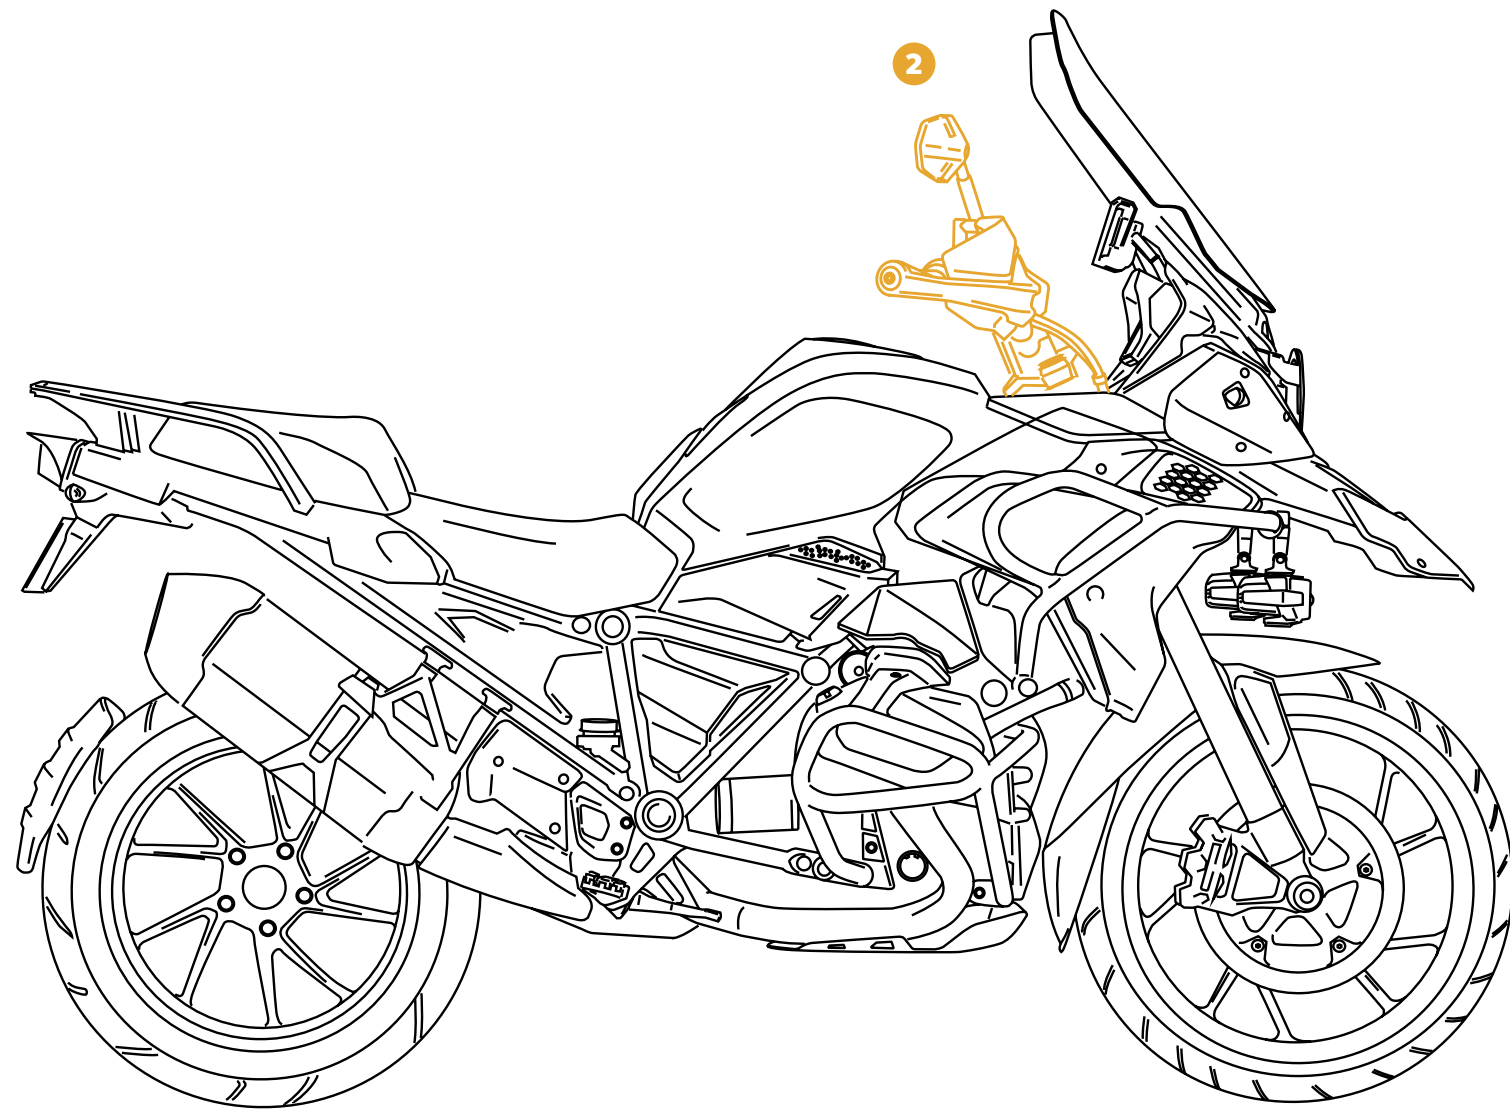

HANDLEBAR AREA

HANDLEBAR	169	REARVIEW MIRROR RETRO	235
RISERS	170	REARVIEW MIRROR HYPERNAKED	237
HANDLEBAR REINFORCEMENT	171	REARVIEW MIRROR EXPLORER	239
LEVERS 3.0	173	REARVIEW MIRROR GT	241
LEVERS 2.0	177	REARVIEW MIRROR GTI	243
LEVERS ADAPTERS	181	REARVIEW MIRROR F1	245
THERMAL GLOVES ANTI-VIBRATION	189	REARVIEW MIRROR F1.1	247
HERITAGE LEVERS	191	REARVIEW MIRROR HI-TECH I	249
OFF-ROAD LEVERS	193	REARVIEW MIRROR HI-TECH II	251
BRAKE-CLUTCH LIQUID TANK COVER	200	REARVIEW MIRROR HI-TECH III	253
GLOVE FOR FRONT BRAKE TANK	201	REARVIEW MIRROR RS1	254
PARKING BRAKE LEVER	207	REARVIEW MIRROR RS2	255
VINTAGE GRIPS	209	REARVIEW MIRROR MT	256
ASCENT GRIPS	211	REARVIEW MIRROR MG	257
RADIKAL GRIPS	213	REARVIEW MIRROR Z1	258
RACING GRIPS	215	ORIGINAL REARVIEW MIRRORS LEADS, SUPPORT, FLANGE AND SHIFTER	259
BASIC GRIPS	217	MOTORCYCLE HANDGUARDS	261
BAR ENDS	219	EXTENSION MOTORCYCLE HANDGUARDS	263
REARVIEW MIRROR GRAND TRACKER	225	MAXISCOOTER HANDGUARDS	265
REARVIEW MIRROR TRACKER	227	HANDLEBAR DEFLECTORS	271
REARVIEW MIRROR HI-TECH IV	229	CEL PHONE SUPPORT COVER	273
REARVIEW MIRROR MP	231	MOBILE SUPPORTS	275
REARVIEW MIRROR MONACO	233