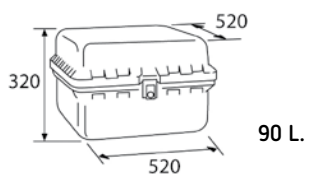

90 L.

// BIG BOX

MODEL	REF.	MATERIAL	R	N	B
UNIVERSAL 60L.	0390	POLYPROPYLENE	(*)		
UNIVERSAL 90L.	0713	POLYPROPYLENE	(*)		
SPARE LOCK	7548N		(*)		
SPARE SIDE LOCK	3192N		(*)		

// MAXI BOX WITH LOCK WITHOUT KEY

MODEL	REF.	MATERIAL	R	N	B
UNIVERSAL WITH HANDLE	1126	POLYPROPYLENE	(*)		
UNIVERSAL WITH KEY	0468	POLYPROPYLENE	(*)		
SPARE HANDLER	3601N		(*)		
SPARE LOCK	7548N		(*)		
METALLIC BASE	9329N		(*)		
SQUARE HINGE	9851N		(*)