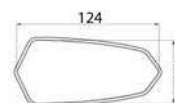

ANTI-GLARE GLASS

NOT HOMOLOGATED