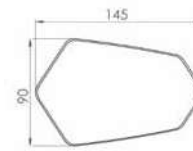

ANTI GLARE GLASS

HOMOLOGATED:
145 x 90 mm.