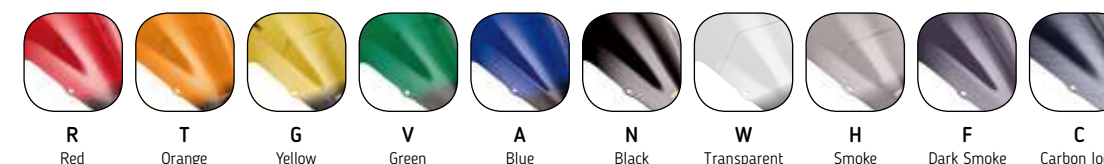

ANODIZED ALUMINIUM SCREWS AVAILABLE SEE PAGE 42.

(*) Check price with your distributor.
(-) Adjustable in width and height.
(Z) Z-RACING design. For more information see our website.
(R) R-RACER design. For more information see our website.
(S) M.E.M. Mechanism Elevator Manual for screens. Form more information see our website.
CARBON LOOK: Racing screen available only.
NOTE COLORS: F and N colors delivered without silk print.
IMPORTANT: Indicate code color after part#. Example 0973A