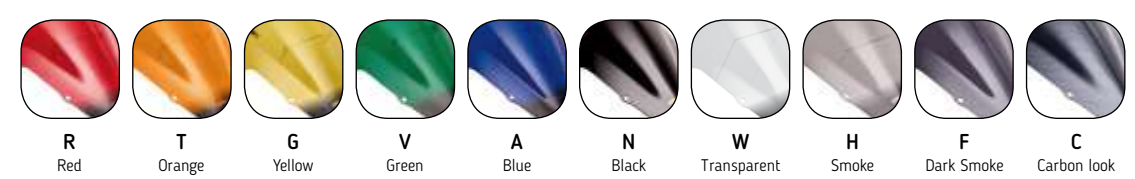

ANODIZED ALUMINIUM SCREWS AVAILABLE SEE PAGE 42.

(*) Check price with your distributor.
(-) Adjustable in width and height.
(Z) Z-RACING design. For more information see our website.
(R) R-RACER design. For more information see our website.
(S) M.E.M. Mechanism Elevator Manual for screens. Form more information see our website.
CARBON LOOK: Racing screen available only.
NOTE COLORS: F and N colors delivered without silk print.
IMPORTANT: Indicate code color after part#. Example 0973A