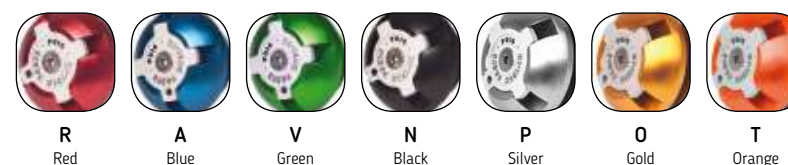

SAFETY
Security system for track. Wire is not supplied.

WEIGHT
60 grams

TIGHTEN AND LOOSEN WITH 10 mm. SOCKET WRENCH.

REF. 6156A

R Red **A** Blue **V** Green **N** Black **P** Silver **O** Gold **T** Orange