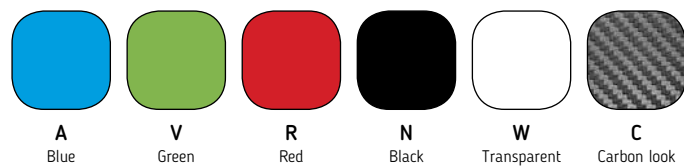

(*) Check price with your distributor.
IMPORTANT: Indicate code color after part#. Example 0973A

(*) Check price with your distributor.
IMPORTANT: Indicate code color after part#. Example 0973A