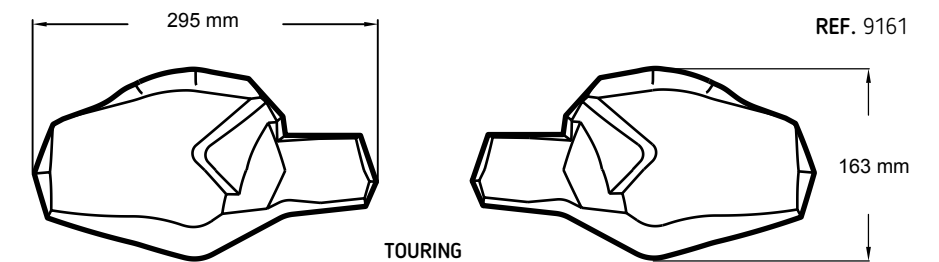

MOTORCYCLE HANDGUARDS

HI-TECH PARTS | TECHNICAL SECTION

Puig offers a wide range of handguards for those motorcycles that don't come with them. Manufactured in a matte black plastic material. They are light, durable and match your motorcycle's lines.

Designed with the best aerodynamic software to protect your hands and arms from the rain, air and possible small impacts from small rocks or insects.

Available in two models according to the protection or style you prefer, sport or touring.

FOR SPECIFIC MODELS SEE PAGE 266.