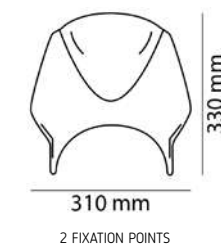

MODEL	REF.
UNIVERSAL RETROVISION (#)	SEE PAGE 142

SPARES	REF.	F	H	W	N
SCREEN	1517				(*)

(*) Check price with your distributor.
IMPORTANT: Indicate code color after part#. Example 0973A

FOR SPECIFIC MODELS SEE PAGE 92.

(#) ADHESIVE KIT INCLUDED.