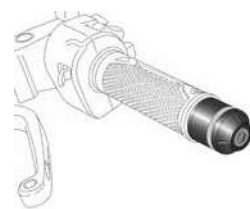

SHORT WITH RING

MODEL	YEAR	BAR ENDS MODEL	REFERENCE	R	O	A	T	N	P	V	C
MONSTER 1200 R	16' - 19'	LONG	5777								
MONSTER 1200 R	16' - 19'	SHORT	6203								
MONSTER 1200 R	16' - 19'	SHORT WITH RINGS	8498								
MONSTER 1200 R	16' - 19'	THRUSTER	9411+9420								
MONSTER 1200/S	17' - 19'	LONG	5777								
MONSTER 1200/S	17' - 19'	SHORT	6203								
MONSTER 1200/S	17' - 19'	SHORT WITH RINGS	8498								
MONSTER 1200/S	17' - 19'	THRUSTER	9411+9420								
SCRAMBLER ICON/CLASSIC/FULL THROTTLE	15' - 19'	LONG	5777								
SCRAMBLER ICON/CLASSIC/FULL THROTTLE	15' - 19'	SHORT	6203								
SCRAMBLER ICON/CLASSIC/FULL THROTTLE	15' - 19'	SHORT WITH RINGS	8498								
SCRAMBLER ICON/CLASSIC/FULL THROTTLE	15' - 19'	THRUSTER	9411+9420								
SCRAMBLER SIXTY2	16' - 19'	LONG	5777								
SCRAMBLER SIXTY2	16' - 19'	SHORT	6203								
SCRAMBLER SIXTY2	16' - 19'	SHORT WITH RINGS	8498								
SCRAMBLER SIXTY2	16' - 19'	THRUSTER	9411+9420								
SCRAMBLER URBAN ENDURO	15' - 16'	LONG	5777								
SCRAMBLER URBAN ENDURO	15' - 16'	SHORT	6203								
SCRAMBLER URBAN ENDURO	15' - 16'	SHORT WITH RINGS	8498								
SCRAMBLER URBAN ENDURO	15' - 16'	THRUSTER	9411+9420								
SCRAMBLER FLAT TRACK PRO	16'	LONG	5777								
SCRAMBLER FLAT TRACK PRO	16'	SHORT	6203								
SCRAMBLER FLAT TRACK PRO	16'	SHORT WITH RINGS	8498								
SCRAMBLER FLAT TRACK PRO	16'	THRUSTER	9411+9420								
SCRAMBLER DESERT SLED	17' - 19'	LONG	5777								
SCRAMBLER DESERT SLED	17' - 19'	SHORT	6203								
SCRAMBLER DESERT SLED	17' - 19'	SHORT WITH RINGS	8498								
SCRAMBLER DESERT SLED	17' - 19'	THRUSTER	9411+9420								
SCRAMBLER 1100	18' - 19'	LONG	5777								
SCRAMBLER 1100	18' - 19'	SHORT	6203								
SCRAMBLER 1100	18' - 19'	SHORT WITH RINGS	8498								
SCRAMBLER 1100	18' - 19'	THRUSTER	9411+9420								
SCRAMBLER 1100 SPORT	18' - 19'	LONG	5777								
SCRAMBLER 1100 SPORT	18' - 19'	SHORT	6203								
SCRAMBLER 1100 SPORT	18' - 19'	SHORT WITH RINGS	8498								
SCRAMBLER 1100 SPORT	18' - 19'	THRUSTER	9411+9420								
SCRAMBLER 1100 SPECIAL	18' - 19'	LONG	5777								
SCRAMBLER 1100 SPECIAL	18' - 19'	SHORT	6203								
SCRAMBLER 1100 SPECIAL	18' - 19'	SHORT WITH RINGS	8498								
SCRAMBLER 1100 SPECIAL	18' - 19'	THRUSTER	9411+9420								
SUPERSPORT 939/S	17' - 19'	LONG	5777