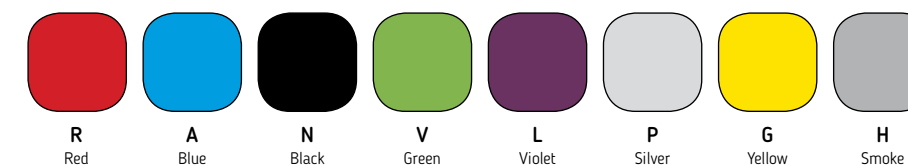

IMPORTANT: Indicate code color after part#. Example: 0973A.