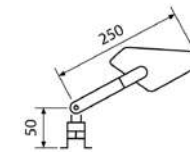

ADJUSTABLE
Inclination and height.