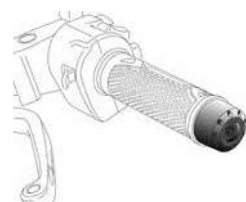

BAR ENDS

HI-TECH PARTS | BAR ENDS MODEL:

SHORT

MODEL	YEAR	BAR ENDS MODEL	REFERENCE	R	O	A	T	N	P	V	C
APRILIA											
SHIVER 750	07' - 16'	LONG	6281								
SHIVER 750	07' - 16'	SHORT WITH RINGS	8011								
SHIVER 900	17' - 19'	LONG	6281								
SHIVER 900	17' - 19'	SHORT WITH RINGS	8011								
TUONO V4 1100 FACTORY	15' 19'	LONG	5777								
TUONO V4 1100 FACTORY	15' 19'	SHORT	6203								
TUONO V4 1100 FACTORY	15' 19'	SHORT WITH RINGS	8498								
TUONO V4 1100 FACTORY	15' 19'	THRUSTER	9411+9420								
BENELLI											
LEONCINO 500	16' - 19'	THRUSTER	9698+9420								
BMW											
C600 SPORT	12' - 15'	LONG	6394								
C600 SPORT	12' - 15'	SHORT	6395								
C600 SPORT	12' - 15'	SHORT WITH RINGS	8016								
C650 GT	12' - 19'	LONG	6394								
C650 GT	12' - 19'	SHORT	6395								
C650 GT	12' - 19'	SHORT WITH RINGS	8016								
F700 GS	12' - 17'	LONG	6629								
F700 GS	12' - 17'	SHORT	6641								
F700 GS	12' - 17'	SHORT WITH RINGS	8018								
F800 GT	13' - 19'	LONG	6628								
F800 GT	13' - 19'	SHORT	6642								
F800 GT	13' - 19'	SHORT WITH RINGS	8017								
F800 GS	13' - 17'	LONG	6629								
F800 GS	13' - 17'	SHORT	6641								
F800 GS	13' - 17'	SHORT WITH RINGS	8018								
F800 R	09' - 14'	LONG	6277								
F800 R	09' - 14'	SHORT	6278								
F800 R	09' - 14'	SHORT WITH RINGS	8019								
F800 R	15' - 19'	LONG	6279								
F800 R	15' - 19'	SHORT	6280								
F800 R	15' - 19'	SHORT WITH RINGS	8024								
G310 GS	17' - 19'	LONG	8803								
G310 GS	17' - 19'	SHORT	8804								
G310 GS	17' - 19'	SHORT WITH RINGS	8805								
G310 R	16' - 19'	LONG	8803								
G310 R	16' - 19'	SHORT	8804								
G310 R	16' - 19'	SHORT WITH RINGS	8805								
R NINE T	14' - 19'	LONG	7129								
R NINE T	14' - 19'	SHORT	7130