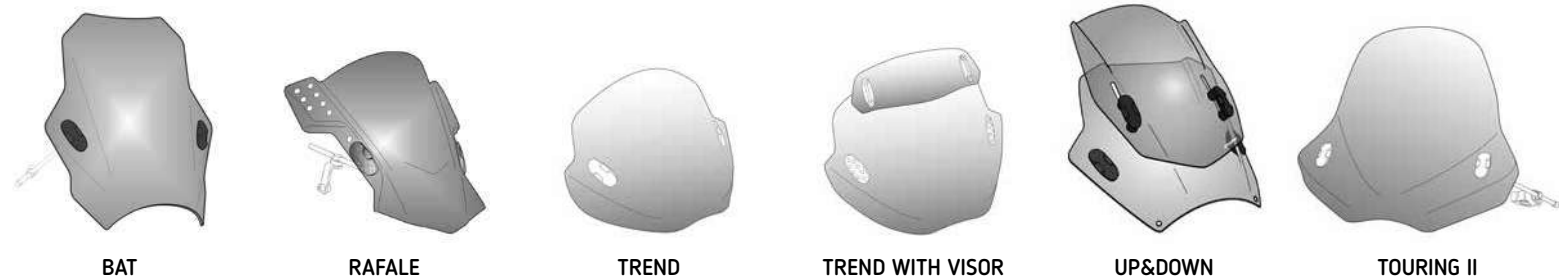

WINDSHIELDS UNIVERSAL

HI-TECH PARTS | TYPE OF WINDSHIELD:

MODEL	YEAR	TYPE OF WINDSHIELD	REF.	H	R T G V A N W F
SCRAMBLER ICON/CLASSIC/FULL THROTTLE	15' - 19'	TREND	5022	(*)	(*)
SCRAMBLER ICON/CLASSIC/FULL THROTTLE	15' - 19'	TREND WITH VISOR UNIVERSAL	5920H	(*)	(*)
SCRAMBLER ICON/CLASSIC/FULL THROTTLE	15' - 19'	BAT	8088	(*)	(*)
SCRAMBLER ICON/CLASSIC/FULL THROTTLE	15' - 19'	TOURING II	5267	(*)	(*)
SCRAMBLER ICON/CLASSIC/FULL THROTTLE	15' - 19'	UP&DOWN	2193	(*)	(*)
SCRAMBLER SIXTY2	16' - 19'	TREND	5022	(*)	(*)
SCRAMBLER SIXTY2	16' - 19'	TREND WITH VISOR UNIVERSAL	5920H	(*)	(*)
SCRAMBLER SIXTY2	16' - 19'	RAFALE	5881	(*)	(*)
SCRAMBLER SIXTY2	16' - 19'	BAT	8088	(*)	(*)
SCRAMBLER SIXTY2	16' - 19'	TOURING II	5267	(*)	(*)
SCRAMBLER SIXTY2	16' - 19'	UP&DOWN	2193	(*)	(*)
SCRAMBLER URBAN ENDURO	15' - 16'	TREND	5022	(*)	(*)
SCRAMBLER URBAN ENDURO	15' - 16'	TREND WITH VISOR UNIVERSAL	5920H	(*)	(*)
SCRAMBLER URBAN ENDURO	15' - 16'	RAFALE	5881	(*)	(*)
SCRAMBLER URBAN ENDURO	15' - 16'	BAT	8088	(*)	(*)
SCRAMBLER URBAN ENDURO	15' - 16'	TOURING II	5267	(*)	(*)
SCRAMBLER URBAN ENDURO	15' - 16'	UP&DOWN	2193	(*)	(*)
SCRAMBLER FLAT TRACK PRO	16'	TREND	5022	(*)	(*)
SCRAMBLER FLAT TRACK PRO	16'	TREND WITH VISOR UNIVERSAL	5920H	(*)	(*)
SCRAMBLER FLAT TRACK PRO	16'	RAFALE	5881	(*)	(*)
SCRAMBLER FLAT TRACK PRO	16'	BAT	8088	(*)	(*)
SCRAMBLER FLAT TRACK PRO	16'	TOURING II	5267	(*)	(*)
SCRAMBLER FLAT TRACK PRO	16'	UP&DOWN	2193	(*)	(*)
SCRAMBLER CAFE RACER	17' - 19'	TREND	5022	(*)	(*)
SCRAMBLER CAFE RACER	17' - 19'	TREND WITH VISOR UNIVERSAL	5920H	(*)	(*)
SCRAMBLER CAFE RACER	17' - 19'	RAFALE	5881	(*)	(*)
SCRAMBLER CAFE RACER	17' - 19'	BAT	8088	(*)	(*)
SCRAMBLER CAFE RACER	17' - 19'	TOURING II	5267	(*)	(*)
SCRAMBLER CAFE RACER	17' - 19'	UP&DOWN	2193	(*)	(*)
SCRAMBLER 1100	18' - 19'	TREND	5022	(*)	(*)
SCRAMBLER 1100	18' - 19'	TREND WITH VISOR UNIVERSAL	5920H	(*)	(*)
SCRAMBLER 1100	18' - 19'	BAT	8088	(*)	(*)
SCRAMBLER 1100	18' - 19'	TOURING II	5267	(*)	(*)
SCRAMBLER 1100	18' - 19'	UP&DOWN	2193	(*)	(*)
SCRAMBLER 1100 SPORT	18' - 19'	TREND	5022	(*)	(*)
SCRAMBLER 1100 SPORT	18' - 19'	TREND WITH VISOR UNIVERSAL	5920H	(*)	(*)
SCRAMBLER 1100 SPORT	18' - 19'	BAT	8088	(*)	(*)
SCRAMBLER 1100 SPORT	18' - 19'	TOURING II	5267	(*)	(*)