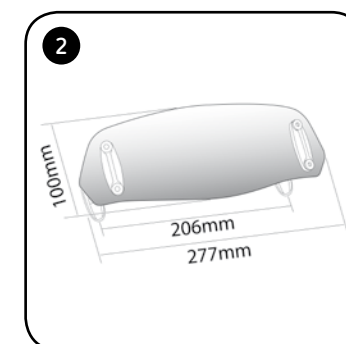

MULTIADJUSTABLE VISORS FIXED BY SCREWS

HI-TECH PARTS | TECHNICAL SECTION

REFERENCE	W	H
6007	(*)	(*)

REFERENCE	W	H
5852	(*)	(*)

REFERENCE	W	H
5853	(*)	(*)

The multi-adjustable bolt-on visors can be mounted on the Puig windscreen as well as on the stock one. Check compatibility and references in our website.

SPARES	REFERENCE	W	H	N
MULTI-ADJUSTABLE MECHANISM BY PAIR	6271			(*)
REAR STAND FOR TWIN SWING ARMS	6268	(*)		
VISOR SPARE N.2 (277 x 100 mm.)	6269	(*)		
VISOR SPARE N.3 (325 x 102 mm.)	6270	(*)