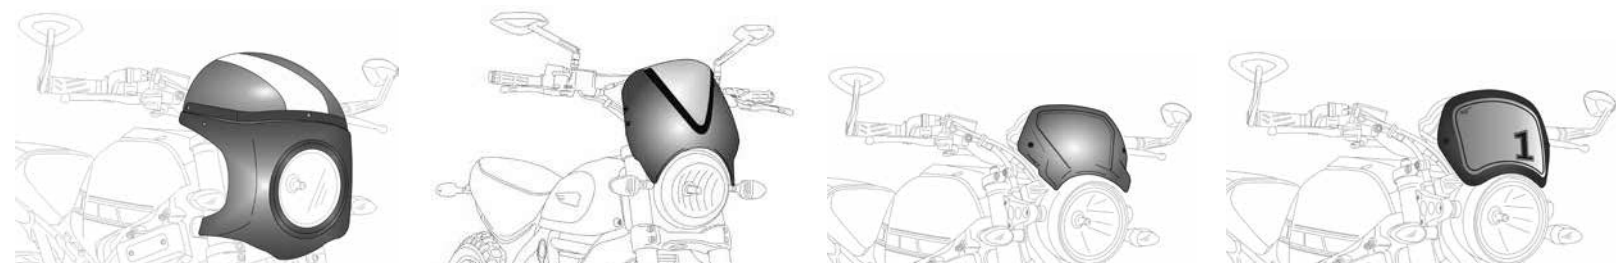

RETROVISIONS | FRONTAL PLATES | SEMI-FAIRING

HI-TECH PARTS

SEMI-FAIRING

RETROVISIONS

ALUMINIUM FRONTAL PLATE

ABS FRONTAL PLATE

MODEL	YEAR	TYPE	ADHESIVE KIT	COLOR	REF.	F	H	J	C	P
BMW										
R NINE T	14' - 19'	RETROVISION	INCLUDED	MATT BLACK	7012	(*)				
R NINE T	14' - 19'	RETROVISION	INCLUDED	CARBON LOOK	7559	(*)				
R NINE T	14' - 19'	ABS FRONTAL PLATE	INCLUDED		9167			(*)	(*)	
R NINE T	14' - 19'	ALUMINIUM FRONTAL PLATE			9798	(*)				(*)
R NINE T	14' - 19'	SEMI-FAIRING	INCLUDED	MATT BLACK	9160	(*)				
R NINE T	14' - 19'	SEMI-FAIRING	INCLUDED	CARBON LOOK	9178	(*)				
R NINE T SCRAMBLER	16' - 19'	RETROVISION	INCLUDED	MATT BLACK	9338	(*)				
R NINE T SCRAMBLER	16' - 19'	RETROVISION	INCLUDED	CARBON LOOK	9339	(*)				
R NINE T SCRAMBLER	16' - 19'	ABS FRONTAL PLATE	INCLUDED		9252			(*)	(*)	
R NINE T SCRAMBLER	16' - 19'	ALUMINIUM FRONTAL PLATE			9797	(*)				(*)
R NINE T SCRAMBLER	16' - 19'	SEMI-FAIRING	INCLUDED	MATT BLACK	9253	(*)				
R NINE T SCRAMBLER	16' - 19'	SEMI-FAIRING	INCLUDED	CARBON LOOK	9254	(*)				
R NINE T PURE	17' - 19'	RETROVISION	INCLUDED	MATT BLACK	7012	(*)				
R NINE T PURE	17' - 19'	RETROVISION	INCLUDED	CARBON LOOK	7559	(*)				
R NINE T PURE	17' - 19'	ABS FRONTAL PLATE	INCLUDED		9167			(*)	(*)	
R NINE T PURE	17' - 19'	ALUMINIUM FRONTAL PLATE			9798	(*)				(*)
DUCATI										
SCRAMBLER ICON/CLASSIC/FULL THROTTLE	15' - 19'	RETROVISION	INCLUDED	MATT BLACK	7652	(*)				
SCRAMBLER ICON/CLASSIC/FULL THROTTLE	15' - 19'	RETROVISION	INCLUDED	CARBON LOOK	8192	(*)				
SCRAMBLER ICON/CLASSIC/FULL THROTTLE	15' - 19'	ABS FRONTAL PLATE ASYMETRIC	INCLUDED		9177			(*)	(*)	
SCRAMBLER ICON/CLASSIC/FULL THROTTLE	15' - 19'	ALUMINIUM FRONTAL PLATE			9799	(*)				(*)
SCRAMBLER SIXTY2	16' - 19'	RETROVISION	INCLUDED	MATT BLACK	7652	(*)				
SCRAMBLER SIXTY2	16' - 19'	RETROVISION	INCLUDED	CARBON LOOK	8192	(*)				
SCRAMBLER URBAN ENDURO	15' - 16'	RETROVISION	INCLUDED	MATT BLACK	7652	(*)				
SCRAMBLER URBAN ENDURO	15' - 16'	RETROVISION	INCLUDED	CARBON LOOK	8192	(*)				
SCRAMBLER URBAN ENDURO	15' - 16'	ABS FRONTAL PLATE ASYMETRIC	INCLUDED		9177			(*)	(*)	
SCRAMBLER URBAN ENDURO	15' - 16'	ALUMINIUM FRONTAL PLATE			9799	(*)				(*)
SCRAMBLER FLAT TRACK PRO	16'	RETROVISION	INCLUDED	MATT BLACK	7652	(*)				
SCRAMBLER FLAT TRACK PRO	16'	RETROVISION	INCLUDED	CARBON LOOK	8192	(*)				
SCRAMBLER FLAT TRACK PRO	16'	ABS FRONTAL PLATE ASYMETRIC	INCLUDED		9177			(*)	(*)