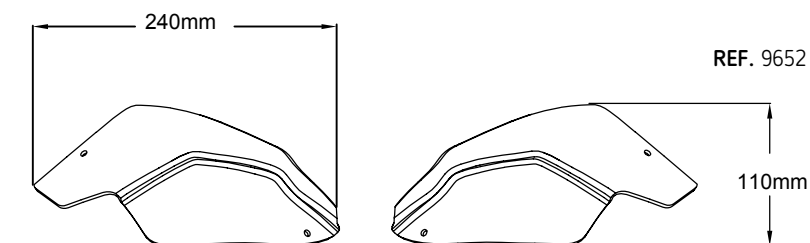

MAXISCOOTER HANDGUARDS

HI-TECH PARTS | TECHNICAL SECTION

Puig offers a line of handguards for Scooters and Maxiscooters. They are fabricated in very durable material, they are light and made with soft and discrete lines that will match your motorcycle perfectly.

Designed with the best aerodynamic software to protect your hands and arms from the rain, air and possible small impacts from small rocks or insects.

Available in three shades, smoke, dark smoke and transparent.

FOR SPECIFIC MODELS SEE PAGE 266.