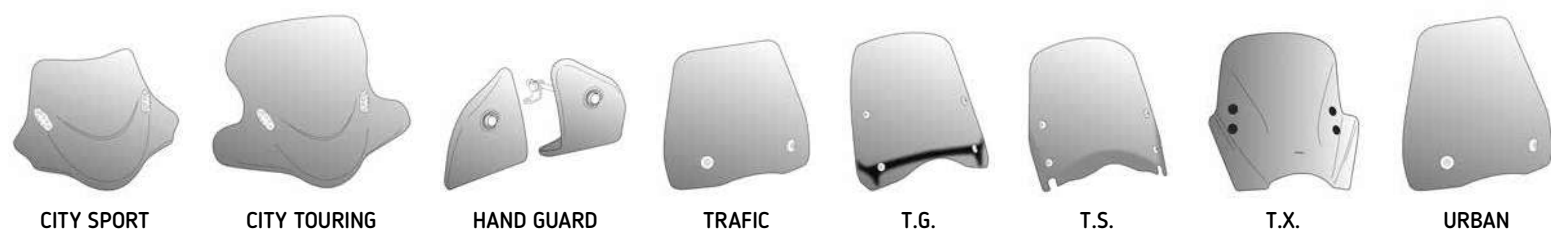

WINDSHIELD FOR SCOOTERS

HI-TECH PARTS | TYPE OF WINDSHIELD:

MODEL	YEAR	TYPE OF WINDSHIELD	REFERENCE	H	W
FIDDLE II 50		TRAFIC	8179	(*)	(*)
FIDDLE II 50		T.S.	6331W		(*)
FIDDLE II 50		HAND GUARD	6855W		(*)
FIDDLE II 125		URBAN	8180	(*)	(*)
FIDDLE II 125		TRAFIC	8179	(*)	(*)
FIDDLE II 125		T.S.	6331W		(*)
FIDDLE II 125		HAND GUARD	6855W		(*)
FIDDLE II 150		URBAN	8180	(*)	(*)
FIDDLE II 150		TRAFIC	8179	(*)	(*)
FIDDLE II 150		T.S.	6331W		(*)
FIDDLE II 150		HAND GUARD	6855W		(*)
FIDDLE III 50		URBAN	9240	(*)	(*)
FIDDLE III 50		TRAFIC	9239	(*)	(*)
FIDDLE III 50		T.S.	7678W		(*)
FIDDLE III 50		HAND GUARD	6855W		(*)
FIDDLE III 125		URBAN	9240	(*)	(*)
FIDDLE III 125		TRAFIC	9239	(*)	(*)
FIDDLE III 125		T.S.	7678W		(*)
FIDDLE III 125		HAND GUARD	6855W		(*)
MASK 125	18' - 19'	TRAFIC	9792	(*)	(*)
MASK 125	18' - 19'	URBAN	9793	(*)	(*)
MASK 125	18' - 19'	HAND GUARD	6855W		(*)
MIO 115	18' - 19'	URBAN	9776	(*)	(*)
MIO 115	18' - 19'	TRAFIC	9775	(*)	(*)
MIO 115	18' - 19'	HAND GUARD	6855W		(*)
SYMPHONY S 50		TRAFIC	7546	(*)	(*)
SYMPHONY S 50		URBAN	8477	(*)	(*)
SYMPHONY S 50		T.S.	6257W		(*)
SYMPHONY S 50		HAND GUARD	6855W		(*)
SYMPHONY SR 50	09' - 10'	T.S.	6257W		(*)
SYMPHONY SR 50	09' - 10'	HAND GUARD	6855W		(*)
SYMPHONY SR 50	11' - 19'	TRAFIC	5978	(*)	(*)
SYMPHONY SR 50	11' - 19'	URBAN	8478	(*)	(*)
SYMPHONY SR 50	11' - 19'	T.S.	5856W		(*)
SYMPHONY SR 50	11' - 19'	HAND GUARD	6855W		(*)
SYMPHONY S 125		TRAFIC	7546	(*)	(*)
SYMPHONY S 125		URBAN	8477	(*)	(*)
SYMPHONY S 125		T.S.	6257W		(*)
SYMPHONY S 125		HAND GUARD	6855W		(*)
SYMPHONY SR 125	09' - 10'	T.G.	6257W		(*)
SYMPHONY SR 125	09' - 10'	HAND GUARD	6855W		(*)