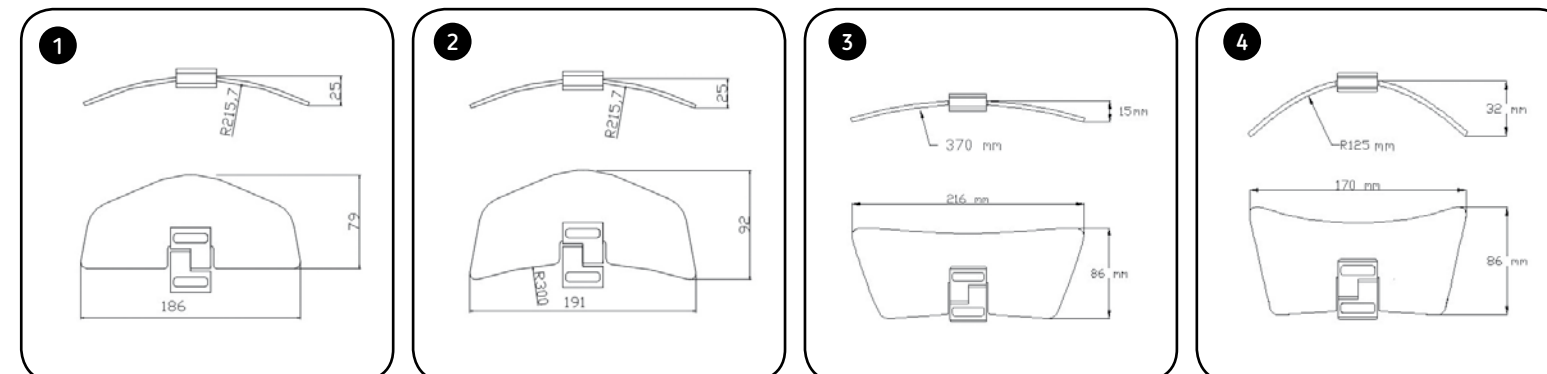

MODEL	REFERENCE	W	H	D
DEFLECTOR 1	4639	(*)	(*)	
DEFLECTOR 2	4717	(*)	(*)	
DEFLECTOR 3	4835	(*)		
DEFLECTOR 4	4837	(*)		
METALLIC MECHANISM	6878D			(*)

W Transparent   H Smoke   D Anodized

(*) Check price with your distributor.
IMPORTANT: Indicate code color after part#. Example 0973A