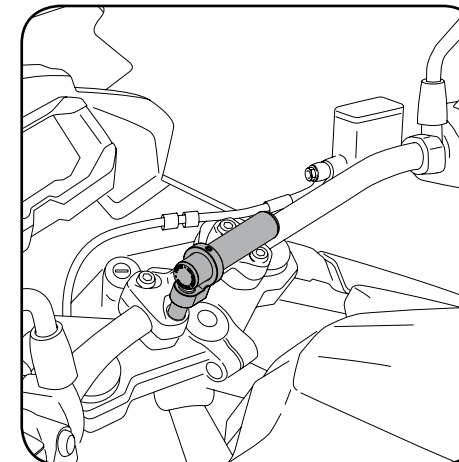

MOBILE SUPPORTS

HI-TECH PARTS | TECHNICAL SECTION

REF. 3570P

// DEVICE HANDLEBAR SUPPORT

Smartphone mount of superior quality, with machined parts in billet aluminium and anodized in silver color. Diameter of the tube is 20mm and 80mm in length which allows the attachment of several products such as GPS, cel phone, etc. It attaches easily and quickly. It is offered with screws in different lengths to adapt it to any motorcycle.

Available for a wide range of models, consult adjustability to the motorcycle model in the web. It requires that you buy the 3534N support. Compatible with Puig Motoplastastic covers for fast application ref. 3530N and 3531N.

MODEL	REF.	P
HANDLEBAR BAR SUPPORT	3570P	(*)

(*) Check price with your distributor.
IMPORTANT: Indicate code color after part#. Example: 0973A.