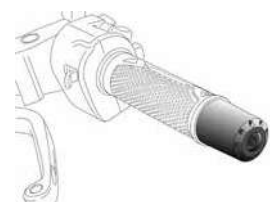

BAR ENDS

HI-TECH PARTS | BAR ENDS MODEL:

LONG

MODEL	YEAR	BAR ENDS MODEL	REFERENCE	R O A T N P V C
Z1000R	17' - 19'	THRUSTER	9409+9420	(*)
Z1000SX	11' - 19'	LONG	5618	(*)
Z1000SX	11' - 19'	SHORT	6186	(*)
Z1000SX	11' - 19'	SHORT WITH RINGS	8074	(*)
Z1000SX	11' - 19'	THRUSTER	9409+9420	(*)
ZR7	99' - 03'	LONG	5618	(*)
ZR7	99' - 03'	SHORT	6186	(*)
ZR7	99' - 03'	SHORT WITH RINGS	8074	(*)
ZR7	99' - 03'	THRUSTER	9409+9420	(*)
ZR7S	01' - 03'	LONG	5618	(*)
ZR7S	01' - 03'	SHORT	6186	(*)
ZR7S	01' - 03'	SHORT WITH RINGS	8074	(*)
ZR7S	01' - 03'	THRUSTER	9409+9420	(*)
ZRX1100	97' - 01'	LONG	5618	(*)
ZRX1100	97' - 01'	SHORT	6186	(*)
ZRX1100	97' - 01'	SHORT WITH RINGS	8074	(*)
ZRX1100	97' - 01'	THRUSTER	9409+9420	(*)
ZRX1200/S	01' - 07'	LONG	5618	(*)
ZRX1200/S	01' - 07'	SHORT	6186	(*)
ZRX1200/S	01' - 07'	SHORT WITH RINGS	8074	(*)
ZRX1200/S	01' - 07'	THRUSTER	9409+9420	(*)
ZX-6R	99' - 06'	LONG	5618	(*)
ZX-6R	99' - 06'	SHORT	6186	(*)
ZX-6R	99' - 06'	SHORT WITH RINGS	8074	(*)
ZX-6R	99' - 06'	THRUSTER	9409+9420	(*)
ZX-6R	07' - 08'	SHORT	6190	(*)
ZX-6R	07' - 08'	SHORT WITH RINGS	8097	(*)
ZX-6R	09' - 16'	LONG	5618	(*)
ZX-6R	09' - 16'	SHORT	6186	(*)
ZX-6R	09' - 16'	SHORT WITH RINGS	8074	(*)
ZX-6R	09' - 16'	THRUSTER	9409+9420	(*)
ZX-6R 636	13' - 16'	LONG	5618	(*)
ZX-6R 636	13' - 16'	SHORT	6186	(*)
ZX-6R 636	13' - 16'	SHORT WITH RINGS	8074	(*)
ZX-6R 636	13' - 16'	THRUSTER	9409+9420	(*)
ZX-6R 636	19'	LONG	5618	(*)
ZX-6R 636	19'	SHORT	6186	(*)
ZX-6R 636	19'	SHORT WITH RINGS	8074	(*)
ZX-6R 636	19'	THRUSTER	9409+9420	(*)
ZX-7R	96' - 01'	LONG	5618	(*)
ZX-7R	96' - 01'	SHORT	6186	(*)