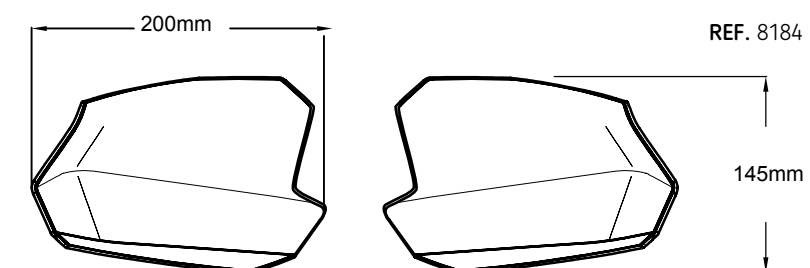

EXTENSION MOTORCYCLE HANDGUARDS

HI-TECH PARTS | TECHNICAL SECTION

The Puig handguard extension is a product destined to the client that looks for maximum protection or that suffers from the impact of the wind on his arms and shoulders.

These small and discrete parts have been specially designed through a comprehensive aerodynamic study to redirect air flow, water or small impacts to your upper arms and thus offering the best riding comfort.

FOR SPECIFIC MODELS SEE PAGE 266.

H Smoke F Dark Smoke W Transparent T Orange