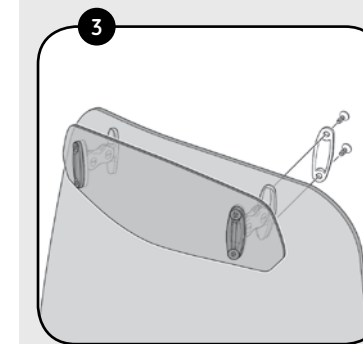

NOTE:
If order "touring with visor" kit, the windscreen will come factory-drilled so no drilling is necessary.