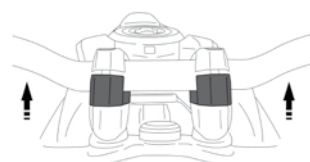

RISERS

HI-TECH PARTS | TECHNICAL SECTION

FUNCTIONAL
Allows the handlebars to be raised.