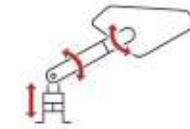

ADAPTABLE
Available adapters for handlebar and fairing fitting.