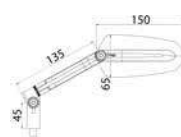

ADAPTABLE
Available adapters for handlebar and fairing fitting.

MATERIAL
Manufactured from billet aluminium and anodized.