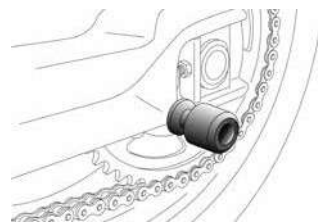

SPOOL SLIDER