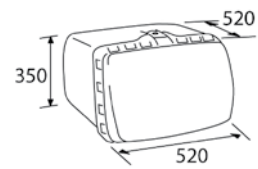

TOP BOXES

HI-TECH PARTS

// MAXI BOX WITH LOCK

MODEL	REF.	MATERIAL	R	N	B
UNIVERSAL	0468	POLYPROPYLENE	(*)		
TRAY KIT (OPTIONAL)	1886N	ABS	(*)		
REPLACEMENT LOCK	7548N		(*)		
METALLIC BASE	9329N		(*)		
SQUARE HINGE	9851N		(*)		

// MAXI BOX WITH LOCK WITHOUT KEY

MODEL	REF.	MATERIAL	R	N	B
UNIVERSAL	1126	POLYPROPYLENE	(*)		
TRAY KIT (OPTIONAL)	1886N	ABS	(*)		
SPARE LOCK	3601N		(*)		
METALLIC BASE	9329N		(*)		
SQUARE HINGE	9851N		(*)