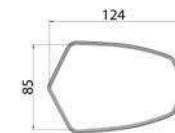

ANTI GLARE GLASS

HOMOLOGATED