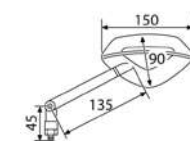

ADAPTABLE
Available adapters for handlebar and fairing fitting.