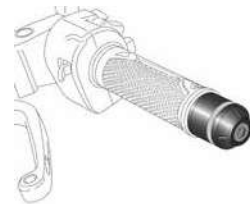

SHORT WITH RING

MODEL	YEAR	BAR ENDS MODEL	REFERENCE	R O A T N P V C
390 DUKE	13' - 16'	THRUSTER	9411+9420	(*)
690 DUKE	12' - 19'	LONG	5777	(*)
690 DUKE	12' - 19'	SHORT	6203	(*)
690 DUKE	12' - 19'	SHORT WITH RINGS	8498	(*)
690 DUKE	12' - 19'	THRUSTER	9411+9420	(*)
690 DUKE R	12' - 17'	LONG	5777	(*)
690 DUKE R	12' - 17'	SHORT	6203	(*)
690 DUKE R	12' - 17'	SHORT WITH RINGS	8498	(*)
690 DUKE R	12' - 17'	THRUSTER	9411+9420	(*)
790 DUKE	18' - 19'	LONG	5777	(*)
790 DUKE	18' - 19'	SHORT	6203	(*)
790 DUKE	18' - 19'	SHORT WITH RINGS	8498	(*)
790 DUKE	18' - 19'	THRUSTER	9411+9420	(*)
RC125/390	14' - 19'	LONG	5777	(*)
RC125/390	14' - 19'	SHORT	6203	(*)
RC125/390	14' - 19'	SHORT WITH RINGS	8498	(*)
RC125/390	14' - 19'	THRUSTER	9411+9420	(*)
1290 SUPERDUKE R	14' - 19'	LONG	5777	(*)
1290 SUPERDUKE R	14' - 19'	SHORT	6203	(*)
1290 SUPERDUKE R	14' - 19'	SHORT WITH RINGS	8498	(*)
1290 SUPERDUKE R	14' - 19'	THRUSTER	9411+9420	(*)
1290 SUPERDUKE GT	16' - 19'	LONG	5777	(*)
1290 SUPERDUKE GT	16' - 19'	SHORT	6203	(*)
1290 SUPERDUKE GT	16' - 19'	SHORT WITH RINGS	8498	(*)
1290 SUPERDUKE GT	16' - 19'	THRUSTER	9411+9420	(*)
KYMCO				
AK 550	17' - 19'	LONG	9537	(*)
MV AGUSTA				
BRUTALE 675	12' - 18'	SHORT WITH RINGS	8113	(*)
BRUTALE 800/R	13' - 18'	SHORT WITH RINGS	8113	(*)
BRUTALE 1090R	13'	LONG	5777	(*)
BRUTALE 1090R	13'	SHORT	6203	(*)
BRUTALE 1090R	13'	SHORT WITH RINGS	8498	(*)
BRUTALE 1090R	13'	THRUSTER	9411+9420	(*)
SUZUKI				
B-KING	08' - 11'	LONG	5627	(*)
B-KING	08' - 11'	SHORT	6192	(*)
B-KING	08' - 11'	SHORT WITH RINGS	8505	(*)
BURGMAN 400	17' - 19'	LONG	8496	(*)
BURGMAN 400	17' - 19'	SHORT	8504	(*)
BURGMAN 400	17' - 19'	SHORT WITH RINGS	8505	(*)