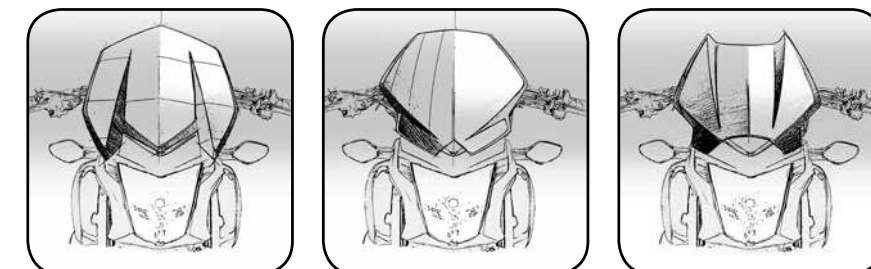

Improve aerodynamics
and windprotection on
average +12.7%

A specific design for each bike.

The shape of the windshield may vary according to the motorcycle model.
Please visit our website.

WINDSHIELDS SPECIFIC FOR NON-ROUND HEADLIGHTS