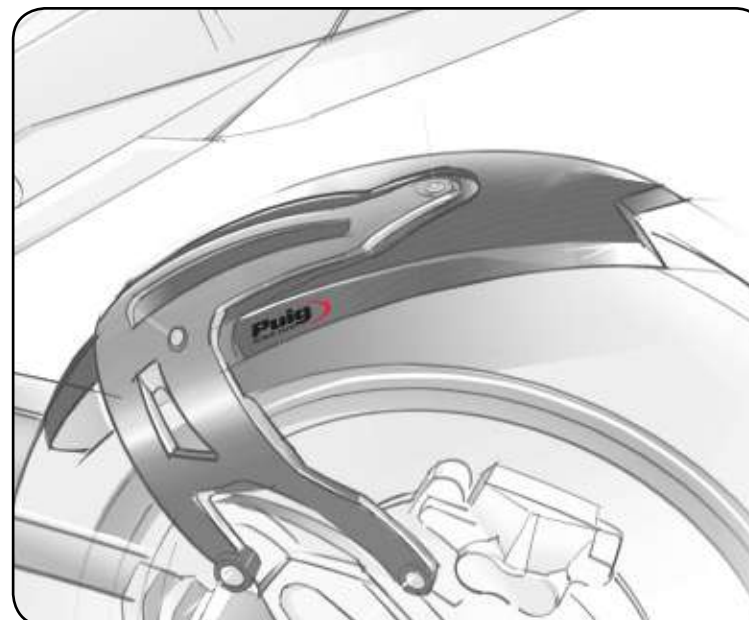

REAR FENDERS

HI-TECH PARTS | TECHNICAL SECTION

Specific vanguard design for each bike, combined with the maximum protection against inclement weather.

BMW R1200R 15'-18' (REF. 7682)