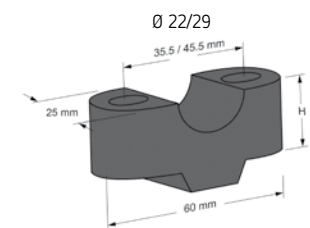

DIMENSIONS

N Black
P Aluminium

CNC MACHINED
Machined from billet aluminium and anodized in different colors.