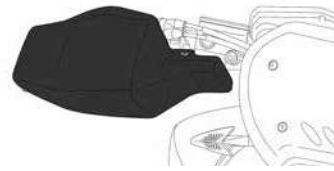

MOTORCYCLE HANDGUARDS