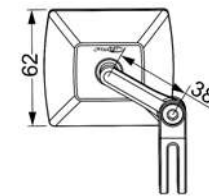

ADJUSTABLE
Inclination and height.