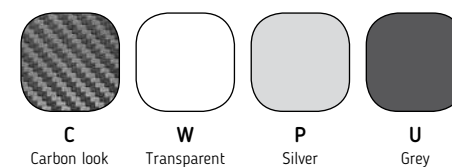

(*) Check price with your distributor.
IMPORTANT: Indicate code color after part#. Example: 0973A