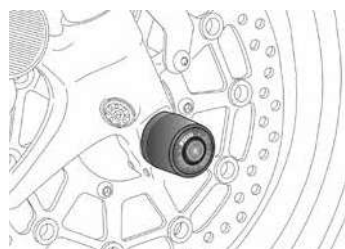

AXLE SLIDERS

HI-TECH PARTS | PROTECTOR TYPES:

FRONT AXLE SLIDER