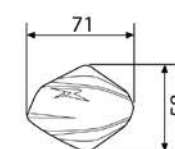

DIMENSIONS

// RUBBER ENDS AVAILABLE IN VARIOUS COLORS