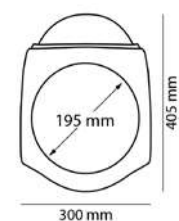

SEMI-FAIRINGS

HI-TECH PARTS | TECHNICAL SECTION

// AERODYNAMIC TEST

2 FIXATION POINTS