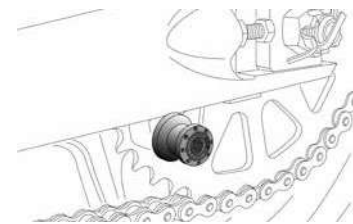

SPOOLS

HI-TECH PARTS | TYPE OF SPOOL:

SPOOL