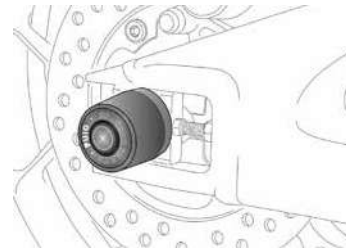

REAR AXLE SLIDER