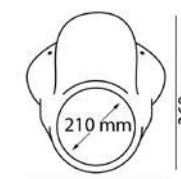

380 mm

2 ATTACHMENT POINTS