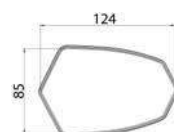

ANTI GLARE GLASS

HOMOLOGATED