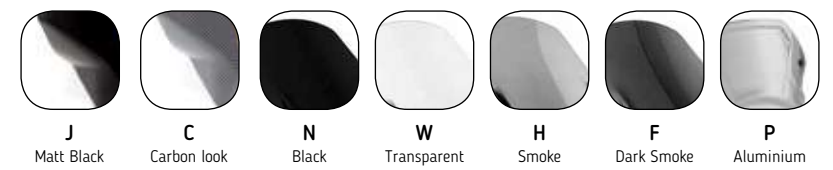

J Matt Black C Carbon look N Black W Transparent H Smoke F Dark Smoke P Aluminium

(*) Check price with your distributor.
IMPORTANT: Indicate code color after part#. Example 0973A