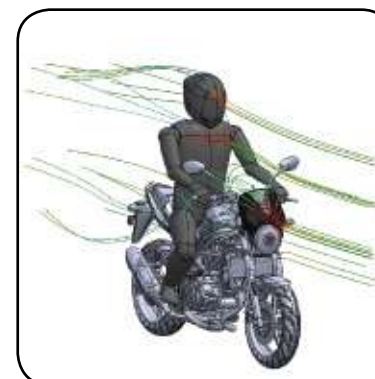

(*) Check price with your distributor.

IMPORTANT: Indicate code color after part#. Example 0973A

FOR SPECIFIC MODELS SEE PAGE 92.

RETROVISIONS

HI-TECH PARTS | TECHNICAL SECTION

// AERODYNAMIC TEST

The retrovisor is formed by an opaque base (black or carbon look) and a screen in light smoke, dark smoke, black or clear.