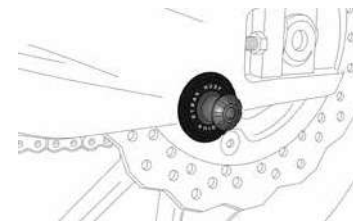

SPOOL PRO

MODEL	YEAR	TYPE OF SPOOL	SCREW	REF.	
YAMAHA					
FJR1300	01' - 05'	SPOOL	M6	5922	(*)
FJR1300	01' - 05'	SPOOL PRO	M6	9258	(*)
FJR1300	01' - 05'	SPOOL SLIDER	M6	4031	(*)
FJR1300A/AS	06' - 19'	SPOOL	M6	5922	(*)
FJR1300A/AS	06' - 19'	SPOOL PRO	M6	9258	(*)
FJR1300A/AS	06' - 19'	SPOOL SLIDER	M6	4031	(*)
FZ6	04' - 08'	SPOOL	M6	5922	(*)
FZ6	04' - 08'	SPOOL PRO	M6	9258	(*)
FZ6	04' - 08'	SPOOL SLIDER	M6	4031	(*)
FZ6 S2	07' - 10'	SPOOL	M6	5922	(*)
FZ6 S2	07' - 10'	SPOOL PRO	M6	9258	(*)
FZ6 S2	07' - 10'	SPOOL SLIDER	M6	4031	(*)
FZ6 FAZER	04' - 08'	SPOOL	M6	5922	(*)
FZ6 FAZER	04' - 08'	SPOOL PRO	M6	9258	(*)
FZ6 FAZER	04' - 08'	SPOOL SLIDER	M6	4031	(*)
FZ6 FAZER S2	07' - 10'	SPOOL	M6	5922	(*)
FZ6 FAZER S2	07' - 10'	SPOOL PRO	M6	9258	(*)
FZ6 FAZER S2	07' - 10'	SPOOL SLIDER	M6	4031	(*)
FZ750	87' - 95'	SPOOL	M6	5922	(*)
FZ750	87' - 95'	SPOOL PRO	M6	9258	(*)
FZ750	87' - 95'	SPOOL SLIDER	M6	4031	(*)
FZ8	10' - 16'	SPOOL	M6	5922	(*)
FZ8	10' - 16'	SPOOL PRO	M6	9258	(*)
FZ8	10' - 16'	SPOOL SLIDER	M6	4031	(*)
FZ8 FAZER	10' - 12'	SPOOL	M6	5922	(*)
FZ8 FAZER	10' - 12'	SPOOL PRO	M6	9258	(*)
FZ8 FAZER	10' - 12'	SPOOL SLIDER	M6	4031	(*)
FAZER8	13' - 16'	SPOOL	M6	5922	(*)
FAZER8	13' - 16'	SPOOL PRO	M6	9258	(*)
FAZER8	13' - 16'	SPOOL SLIDER	M6	4031	(*)
FZ1	06' - 15'	SPOOL	M6	5922	(*)
FZ1	06' - 15'	SPOOL PRO	M6	9258	(*)
FZ1	06' - 15'	SPOOL SLIDER	M6	4031	(*)
FZ1 FAZER	06' - 15'	SPOOL	M6	5922	(*)
FZ1 FAZER	06' - 15'	SPOOL PRO	M6	9258	(*)
FZ1 FAZER	06' - 15'	SPOOL SLIDER	M6	4031	(*)
FZS600 FAZER	98' - 04'	SPOOL	M6	5922	(*)
FZS600 FAZER	98' - 04'	SPOOL PRO	M6	9258	(*)