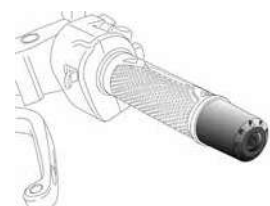

BAR ENDS

HI-TECH PARTS | BAR ENDS MODEL:

THRUSTER

LONG

SHORT

SHORT WITH RING

MODEL	YEAR	BAR ENDS MODEL	REFERENCE	R	O	A	T	N	P	V	C	
GSX-R1300 HAYABUSA	99' - 07'	SHORT	8504									(*)
GSX-R1300 HAYABUSA	99' - 07'	SHORT WITH RINGS	8505									(*)
GSX-R1300 HAYABUSA	99' - 07'	THRUSTER	9417+9420									(*)
GSX-R1300 HAYABUSA	08' - 12'	LONG	5626									(*)
GSX-R1300 HAYABUSA	08' - 12'	SHORT	8504									(*)
GSX-R1300 HAYABUSA	08' - 12'	SHORT WITH RINGS	8505									(*)
GSX-R1300 HAYABUSA	13' - 17'	LONG	5626									(*)
GSX-R1300 HAYABUSA	13' - 17'	SHORT	8504									(*)
GSX-R1300 HAYABUSA	13' - 17'	SHORT WITH RINGS	8505									(*)
SFV650 GLADIUS	09' - 15'	LONG	5627									(*)
SFV650 GLADIUS	09' - 15'	SHORT	6192									(*)
SFV650 GLADIUS	09' - 15'	SHORT WITH RINGS	8505									(*)
SV650	05' - 08'	LONG	8496									(*)
SV650	05' - 08'	SHORT	8504									(*)
SV650	05' - 08'	SHORT WITH RINGS	8505									(*)
SV650	05' - 08'	THRUSTER	9417+9420									(*)
SV650S	03' - 08'	LONG	8496									(*)
SV650S	03' - 08'	SHORT	8504									(*)
SV650S	03' - 08'	SHORT WITH RINGS	8505									(*)
SV650S	03' - 08'	THRUSTER	9417+9420									(*)
SV650	16' - 19'	LONG	5627									(*)
SV650	16' - 19'	SHORT	6192									(*)
SV650	16' - 19'	SHORT WITH RINGS	8505									(*)
SV650X	18' - 19'	LONG	8496									(*)
SV650X	18' - 19'	SHORT	8504									(*)
SV650X	18' - 19'	SHORT WITH RINGS	8505									(*)
SV650X	18' - 19'	THRUSTER	9417+9420									(*)
SV1000/S	03' - 05'	LONG	8496									(*)
SV1000/S	03' - 05'	SHORT	8504									(*)
SV1000/S	03' - 05'	SHORT WITH RINGS	8505									(*)
TL1000R	98' - 99'	LONG	8496									(*)
TL1000R	98' - 99'	SHORT	8504									(*)
TL1000R	98' - 99'	SHORT WITH RINGS	8505									(*)
TL1000S	97' - 00'	LONG	8496									(*)
TL1000S	97' - 00'	SHORT	8504									(*)
TL1000S	97' - 00'	SHORT WITH RINGS	8505									(*)
TRIUMPH												
BONNEVILLE T100	16' - 19'	SHORT WITH RINGS	8860									(*)
BONNEVILLE T120	16' - 19'	SHORT WITH RINGS	8860									(*)
SCRAMBLER 1200XC	19'	SHORT WITH RINGS	8860									(*)
SPEED TWIN	19'	SHORT WITH RINGS	8860									(*)