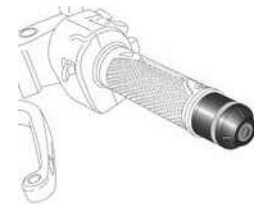

SHORT WITH RING

MODEL	YEAR	BAR ENDS MODEL	REFERENCE	R	O	A	T	N	P	V	C
CB650F	14' - 19'	SHORT WITH RINGS	8035								
CB650F	14' - 19'	THRUSTER	9878+9420								
CB750	93' - 03'	LONG	5619								
CB750	93' - 03'	SHORT	6181								
CB750	93' - 03'	SHORT WITH RINGS	8034								
CB750	93' - 03'	THRUSTER	9410+9420								
CB900F HORNET	02' - 05'	LONG	5619								
CB900F HORNET	02' - 05'	SHORT	6181								
CB900F HORNET	02' - 05'	SHORT WITH RINGS	8034								
CB900F HORNET	02' - 05'	THRUSTER	9410+9420								
CB1000R	08' - 16'	LONG	5619								
CB1000R	08' - 16'	SHORT	6181								
CB1000R	08' - 16'	SHORT WITH RINGS	8034								
CB1000R	08' - 16'	THRUSTER	9410+9420								
CB1100EX	14' - 19'	LONG	8837								
CB1100EX	14' - 19'	SHORT	8838								(*)
CB1100EX	14' - 19'	SHORT WITH RINGS	8839								
CB1100RS	17' - 19'	LONG	8837								
CB1100RS	17' - 19'	SHORT	8838								(*)
CB1100RS	17' - 19'	SHORT WITH RINGS	8839								
CB1300	03'	LONG	5619								
CB1300	03'	SHORT	6181								
CB1300	03'	SHORT WITH RINGS	8034								
CB1300	03'	THRUSTER	9410+9420								
CBF250	04' - 16'	LONG	5619								
CBF250	04' - 16'	SHORT	6181								
CBF250	04' - 16'	SHORT WITH RINGS	8034								
CBF250	04' - 16'	THRUSTER	9410+9420								
CBF500	04' - 07'	LONG	5619								
CBF500	04' - 07'	SHORT	6181								
CBF500	04' - 07'	SHORT WITH RINGS	8034								
CBF500	04' - 07'	THRUSTER	9410+9420								
CBF600	04' - 14'	LONG	5619								
CBF600	04' - 14'	SHORT	6181								
CBF600	04' - 14'	SHORT WITH RINGS	8034								
CBF600	04' - 14'	THRUSTER	9410+9420								
CBF600S	08' - 14'	LONG	5619								
CBF600S	08' - 14'	SHORT	6181								
CBF600S	08' - 14'	SHORT WITH RINGS	8034								
CBF600S	08' - 14'	THRUSTER	9410+9420								
CBF1000	06' - 11'	LONG	5619								

MODEL	YEAR	BAR ENDS MODEL	REFERENCE	R	O	A	T	N	P	V	C
CBF1000	06' - 11'	SHORT	6181								
CBF1000	06' - 11'	SHORT WITH RINGS	8034								
CBF1000	06' - 11'	THRUSTER	9410+9420								
CBR600F	99' - 07'	LONG	5619								
CBR600F	99' - 07'	SHORT	6181								
CBR600F	99' - 07'	SHORT WITH RINGS	8034								
CBR600F	99' - 07'	THRUSTER	9410+9420								
CBR600F	11' - 13'	LONG	5619								
CBR600F	11' - 13'	SHORT	6181								
CBR600F	11' - 13'	SHORT WITH RINGS	8034								
CBR600F	11' - 13'	THRUSTER	9410+9420								
CBR650F	14' - 19'	LONG	6631								
CBR650F	14' - 19'	SHORT	6643								
CBR650F	14' - 19'	SHORT WITH RINGS	8035								
CBR650F	14' - 19'	THRUSTER	9878+9420								
CBR1000F	94' - 00'	LONG	5619								
CBR1000F	94' - 00'	SHORT	6181								
CBR1000F	94' - 00'	SHORT WITH RINGS	8034								
CBR1000F	94' - 00'	THRUSTER	9410+9420								
CBR125R	11' - 16'	LONG	5619								
CBR125R	11' - 16'	SHORT	6181								
CBR125R	11' - 16'	SHORT WITH RINGS	8034								
CBR125R	11' - 16'	THRUSTER	9410+9420								
CBR250R	11' - 15'	LONG	5619								
CBR250R	11' - 15'	SHORT	6181								
CBR250R	11' - 15'	SHORT WITH RINGS	8034								
CBR250R	11' - 15'	THRUSTER	9410+9420								
CBR500R	13' - 19'	LONG	6631								
CBR500R	13' - 19'	SHORT	6643								
CBR500R	13' - 19'	SHORT WITH RINGS	8035								
CBR500R	13' - 19'	THRUSTER	9878+9420								
CBR600RR	03' - 16'	LONG	5619								
CBR600RR	03' - 16'	SHORT	6181								
CBR600RR	03' - 16'	SHORT WITH RINGS	8034								
CBR600RR	03' - 16'	THRUSTER	9410+9420								
CBR650R	19'	LONG	6631								
CBR650R	19'	SHORT	6643								
CBR650R	19'	SHORT WITH RINGS	8035								
CBR650R	19'	THRUSTER	9878+9420								
CBR900RR FIREBLADE	00' - 03'	LONG	5619								
CBR900RR FIREBLADE	00' - 03'	SHORT	6181								
CBR900RR FIREBLADE	00' - 03'	SHORT WITH RINGS	8034								
CBR900RR FIREBLADE	00' - 03'	THRUSTER	9410+9420								
CBR1000RR FIREBLADE	04' - 13'	LONG	5619								
CBR1000RR FIREBLADE	04' - 13'	SHORT	6181								
CBR1000RR FIREBLADE	04' - 13'	SHORT WITH RINGS	8034