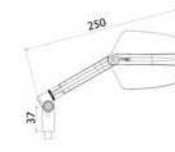

ADJUSTABLE
Inclination and height.