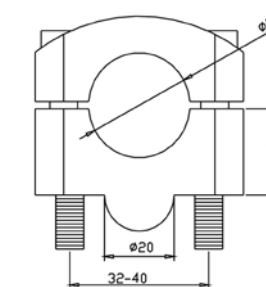

// UNIVERSAL ADAPTOR FOR CONICAL HANDLEBAR

REF. 6632N

Ø mm.	H (mm.)	REF.	N
29	24	6632	*

HANDLEBAR COLORS

- **R**
  Red
- **A**
  Blue
- **N**
  Black
- **P**
  Silver
- **O**
  Gold

RISER/ADAPTOR

- **N**
  Black

Handlebars suitable for our bar ends and bar ends rear mirrors.

(* Check price with your distributor.

IMPORTANT: Indicate code color after part#. Example: 0973A.