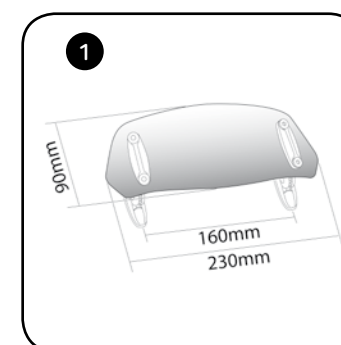

MULTIADJUSTABLE VISORS CLIP-ON

HI-TECH PARTS | TECHNICAL SECTION