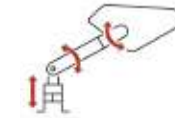

ADAPTABLE
Available adapters for handlebar and fairing fitting.