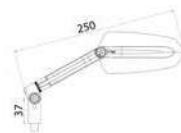

ADJUSTABLE
Inclination and height.