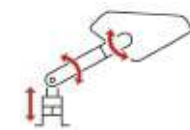

ADAPTABLE
Available adapters for handlebar and fairing fitting.