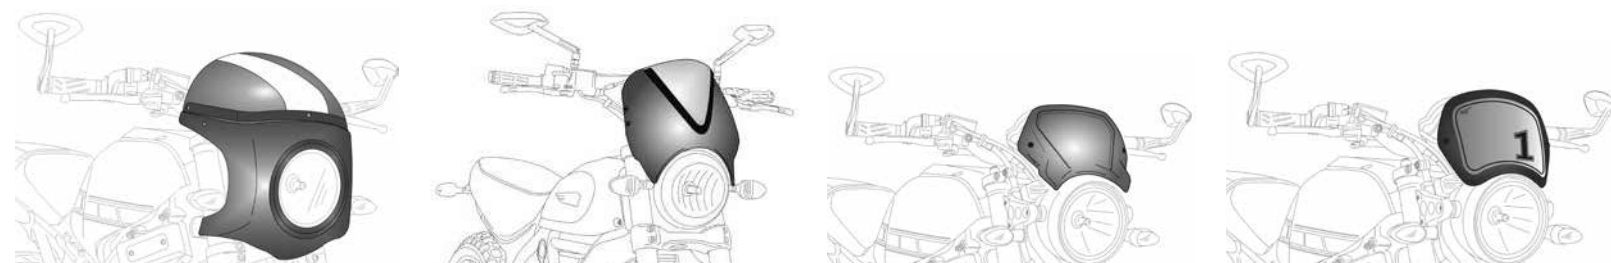

RETROVISIONS | FRONTAL PLATES | SEMI-FAIRING

HI-TECH PARTS

SEMI-FAIRING

RETROVISIONS

ALUMINIUM FRONTAL PLATE

ABS FRONTAL PLATE

MODEL	YEAR	TYPE	ADHESIVE KIT	COLOR	REF.	F	H	J	C	P
CB1100 RS	17' - 19'	SEMI-FAIRING	INCLUDED	CARBON LOOK	9515	(*)				
CMX 500 REBEL	17' - 19'	ABS FRONTAL PLATE	INCLUDED		3702			(*)	(*)	
CMX 500 REBEL	17' - 19'	ALUMINIUM FRONTAL PLATE			3701	(*)				(*)
MONKEY 125	19'	ABS FRONTAL PLATE	INCLUDED		3504			(*)	(*)	
MONKEY 125	19'	ALUMINIUM FRONTAL PLATE			3505	(*)				(*)
HUSQVARNA										
VITPILEN 701	17' - 19'	ABS FRONTAL PLATE	INCLUDED		3590			(*)	(*)	
VITPILEN 701	17' - 19'	ALUMINIUM FRONTAL PLATE			3592	(*)				(*)
HYOSUNG										
AQUILA GV 125S	19'	ABS FRONTAL PLATE	INCLUDED		3590			(*)	(*)	
AQUILA GV 125S	19'	ALUMINIUM FRONTAL PLATE			3592	(*)				(*)
INDIAN										
SCOUT BOBBER	18' - 19'	ABS FRONTAL PLATE	INCLUDED		3590			(*)	(*)	
SCOUT BOBBER	18' - 19'	ALUMINIUM FRONTAL PLATE			3592	(*)				(*)
KAWASAKI										
VULCAN S	15' - 19'	ABS FRONTAL PLATE	INCLUDED		3590			(*)	(*)	
VULCAN S	15' - 19'	ALUMINIUM FRONTAL PLATE			3592	(*)				(*)
VULCAN S CAFE	17' - 19'	ABS FRONTAL PLATE	INCLUDED		3590			(*)	(*)	
VULCAN S CAFE	17' - 19'	ALUMINIUM FRONTAL PLATE			3592	(*)				(*)
Z900RS	18' - 19'	SEMI-FAIRING	INCLUDED	MATT BLACK	9595	(*)				
Z900RS	18' - 19'	SEMI-FAIRING	INCLUDED	CARBON LOOK	9596	(*)				
MASH										
BLACK SEVEN		ABS FRONTAL PLATE	INCLUDED		3591			(*)	(*)	
BLACK SEVEN		ALUMINIUM FRONTAL PLATE			3593	(*)				(*)
BLACK SEVEN		SEMI-FAIRING	INCLUDED	MATT BLACK	9553	(*)				
BLACK SEVEN		SEMI-FAIRING	INCLUDED	CARBON LOOK	9515	(*)				
ROYAL ENFIELD										
INTERCEPTOR 650		ABS FRONTAL PLATE	INCLUDED		3591			(*)	(*)	
INTERCEPTOR 650		ALUMINIUM FRONTAL PLATE			3593	(*)				(*)
INTERCEPTOR 650		SEMI-FAIRING	INCLUDED	MATT BLACK	9554	(*)				
INTERCEPTOR 650		SEMI-FAIRING	INCLUDED	CARBON LOOK	9516	(*)