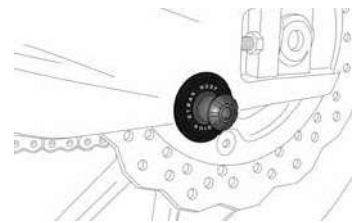

SPOOL PRO

MODEL	YEAR	TYPE OF SPOOL	SCREW	REF.	
SV1000S	03' - 05'	SPOOL PRO	M8	9259	(*)
SV1000S	03' - 05'	SPOOL SLIDER	M8	7184	(*)
TL1000R	98' - 99'	SPOOL	M8	5923	(*)
TL1000R	98' - 99'	SPOOL PRO	M8	9259	(*)
TL1000R	98' - 99'	SPOOL SLIDER	M8	7184	(*)
TRIUMPH					
DAYTONA 600	03' - 04'	SPOOL	M6	5922	(*)
DAYTONA 600	03' - 04'	SPOOL PRO	M6	9258	(*)
DAYTONA 600	03' - 04'	SPOOL SLIDER	M6	4031	(*)
DAYTONA 650	05'	SPOOL	M6	5922	(*)
DAYTONA 650	05'	SPOOL PRO	M6	9258	(*)
DAYTONA 650	05'	SPOOL SLIDER	M6	4031	(*)
DAYTONA 675	06' - 09'	SPOOL	M6	5922	(*)
DAYTONA 675	06' - 09'	SPOOL PRO	M6	9258	(*)
DAYTONA 675	06' - 09'	SPOOL SLIDER	M6	4031	(*)
DAYTONA 675	10' - 12'	SPOOL	M8	5923	(*)
DAYTONA 675	10' - 12'	SPOOL PRO	M8	9259	(*)
DAYTONA 675	10' - 12'	SPOOL SLIDER	M8	7184	(*)
DAYTONA 675	13' - 16'	SPOOL	M8	5923	(*)
DAYTONA 675	13' - 16'	SPOOL PRO	M8	9259	(*)
DAYTONA 675	13' - 16'	SPOOL SLIDER	M8	7184	(*)
DAYTONA 675 R	11' - 16'	SPOOL	M8	5923	(*)
DAYTONA 675 R	11' - 16'	SPOOL PRO	M8	9259	(*)
DAYTONA 675 R	11' - 16'	SPOOL SLIDER	M8	7184	(*)
DAYTONA 955i	01' - 03'	SPOOL	M6	5922	(*)
DAYTONA 955i	01' - 03'	SPOOL PRO	M6	9258	(*)
DAYTONA 955i	01' - 03'	SPOOL SLIDER	M6	4031	(*)
SCRAMBLER 1200XC	19'	SPOOL	M6	5922	(*)
SCRAMBLER 1200XC	19'	SPOOL PRO	M6	9258	(*)
SCRAMBLER 1200XC	19'	SPOOL SLIDER	M6	4031	(*)
SPEED TRIPLE	05' - 09'	SPOOL	M6	5922	(*)
SPEED TRIPLE	05' - 09'	SPOOL PRO	M6	9258	(*)
SPEED TRIPLE	05' - 09'	SPOOL SLIDER	M6	4031	(*)
SPEED TRIPLE	10' - 19'	SPOOL	M8	5923	(*)
SPEED TRIPLE	10' - 19'	SPOOL PRO	M8	9259	(*)
SPEED TRIPLE	10' - 19'	SPOOL SLIDER	M8	7184	(*)
SPEED TRIPLE R	12' - 15'	SPOOL	M8	5923	(*)
SPEED TRIPLE R	12' - 15'	SPOOL PRO	M8	9259	(*)
SPEED TRIPLE R	12' - 15'	SPOOL SLIDER	M8	7184	(*)