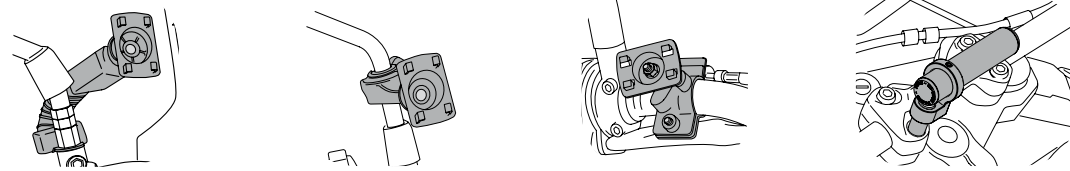

MOBILE SUPPORTS

HI-TECH PARTS

MODEL	YEAR	BACKUP BASE SUPPORT	N	REAR VIEW BRACKET	N	HANDLEBAR BRACKET	N	SUPPORT TO SCREW PLETINA FIXING HANDLEBAR	P
APRILIA									
CAPONORD 1200	13' - 16'	3532N	(*)	3533N	(*)	3534N	(*)	3570P	(*)
DORSDURO 900	17' - 19'	3532N	(*)	3533N	(*)	3534N	(*)	3570P	(*)
TUONO V4R	11' - 14'	3532N	(*)	3533N	(*)	3534N	(*)	3570P	(*)
TUONO V4 1100 RR	14' - 16'	3532N	(*)	3533N	(*)	3534N	(*)	3570P	(*)
TUONO V4 1100 RR	17' - 19'	3532N	(*)	3533N	(*)	3534N	(*)	3570P	(*)
TUONO V4 1100 FACTORY	15' - 16'	3532N	(*)	3533N	(*)	3534N	(*)	3570P	(*)
TUONO V4 1100 FACTORY	17' - 19'	3532N	(*)	3533N	(*)	3534N	(*)	3570P	(*)
SHIVER 750	07' - 16'	3532N	(*)	3533N	(*)	3534N	(*)	3570P	(*)
SHIVER 900	17' - 19'	3532N	(*)	3533N	(*)	3534N	(*)	3570P	(*)
LEONARDO 125	96' - 01'	3532N	(*)	3533N	(*)				
LEONARDO 150	98' - 01'	3532N	(*)	3533N	(*)				
LEONARDO 250	99' - 01'	3532N	(*)	3533N	(*)				
SPORTCITY 125	04' - 08'	3532N	(*)	3533N	(*)				
SPORTCITY 200	06' - 08'	3532N	(*)	3533N	(*)				
SPORTCITY ONE 50	08' - 12'	3532N	(*)	3533N	(*)				
SPORTCITY ONE 125	08' - 12'	3532N	(*)	3533N	(*)				
SPORTCITY ONE 200	06' - 12'	3532N	(*)	3533N	(*)				
SPORTCITY CUBE 125	08' - 13'	3532N	(*)	3533N	(*)				
SPORTCITY CUBE 300	08' - 13'	3532N	(*)	3533N	(*)				
SR50	94' - 00'	3532N	(*)	3533N	(*)				
SR50R	05' - 15'	3532N	(*)	3533N	(*)				
SR50R	05' - 19'	3532N	(*)	3533N	(*)				
SR MOTARD 50	12' - 19'	3532N	(*)	3533N	(*)				
SR MOTARD 125	12' - 17'	3532N	(*)	3533N	(*)				
BENELLI									
502C	19'	3532N	(*)	3533N	(*)	3534N	(*)	3570P	(*)
BN125	18' - 19'	3532N	(*)	3533N	(*)				
LEONCINO 500	16' - 19'	3532N	(*)	3533N	(*)	3534N	(*)	3570P	(*)
TRK 502	16' - 19'	3532N	(*)	3533N	(*)	3534N	(*)	3570P	(*)
TRK 502 X	16' - 19'	3532N	(*)	3533N	(*)	3534N	(*)	3570P	(*)
BMW									
F 650 GS	08' - 12'	3532N	(*)	3533N	(*)	3534N	(*)	3570P	(*)
F700 GS	12' - 17'	3532N	(*)	3533N	(*)	3534N	(*)	3570P	(*)
F 750 GS	18' - 19'	3532N	(*)	3533N	(*)			3570P	(*)
F800 GT	13' - 19'	3532N	(*)	3533N	(*)	3534N	(*)	3570P	(*)
F800 GS	08' - 17'	3532N	(*)	3533N	(*)	3534N	(*)	3570P	(*)
F800 GS ADVENTURE	13' - 18'	3532N	(*)	3533N	(*)	3534N	(*)	3570P	(*)
F800 R	09' - 19'	3532N	(*)	3533N	(*)	3534N	(*)	3570P	(*)
F850 GS	18' - 19'	3532N	(*)	3533N	(*)			3570P	(*)
F850 GS ADVENTURE	19'	3532N	(*)	3533N	(*)			3570P	(*)
G310 GS	17' - 19'	3532N	(*)	3533N	(*)	3534N	(*)	3570P	(*)
G310 R	16' - 19'	3532N	(*)	3533N	(*)	3534N	(*)	3570P	(*)
G650 GS	11' - 16'	3532N	(*)	3533N	(*)	3534N	(*)	3570P	(*)