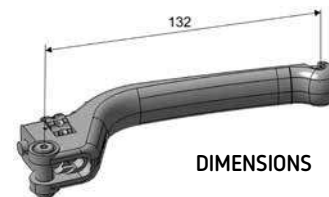

N
Black R
Red A
Blue

(*) Check price with your distributor.
IMPORTANT: Indicate code color after part#. Example: 0973A

HERITAGE LEVERS

HI-TECH PARTS | TECHNICAL SECTION

DIMENSIONS

ADJUSTABLE
In distance to fist.