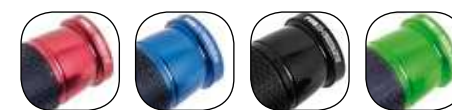

RUBBER
Non-skid texture. Pleasant compound.

WEIGHT
94 grams.

THROTTLE ADAPTORS
Included.

DIMENSIONS
Long 119 mm.

R Red **A** Blue **N** Black **V** Green

P Silver **O** Gold **T** Orange

REF. 6326A

MODEL	DIMENSIONS	REF.	R O A T N P V
ASCENT GRIPS BY PAIR	119 mm.	6326	(*)
ASCENT GRIPS BY PAIR	123 mm.	3553	(*)