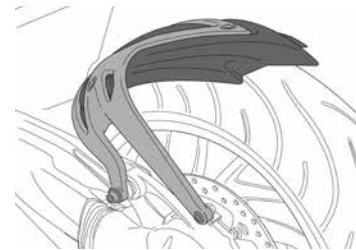

FENDER S WITH ALUMINIUM SUPPORT

MODEL	YEAR	TYPE OF FENDER	REFERENCE	J	C
APRILIA					
SHIVER 750	07' - 16'	FENDER S	4902	(*)	(*)
SHIVER 750 GT	08' - 16'	FENDER S	4902	(*)	(*)
SHIVER 900	17' - 19'	FENDER S	4902	(*)	(*)
BMW					
G310 GS	17' - 19'	FENDER S	9949	(*)	(*)
F650 GS	99' - 07'	FENDER S	5925	(*)	(*)
F650 GS	08' - 12'	FENDER S	5865	(*)	(*)
F700 GS	12' - 17'	FENDER S	6366	(*)	(*)
F750GS	18' - 19'	FENDER S	9761	(*)	(*)
F800 GS	08' - 17'	FENDER S	5865	(*)	(*)
F800 GS ADVENTURE	13' - 17'	FENDER S	5865	(*)	(*)
F800 GT	13' - 19'	FENDER S	6447	(*)	(*)
F800 R	09' - 19'	FENDER S	5882	(*)	(*)
F850GS	18' - 19'	FENDER S	9761	(*)	(*)
F850GS ADVENTURE	19'	FENDER S	9761	(*)	(*)
G650 GS	11' - 16'	FENDER S	5925	(*)	(*)
K1200 R	05' - 08'	FENDER WITH ALUMINIUM SUPPORT (NC) (#)	5887	(*)	(*)
K1200 R SPORT	07' - 08'	FENDER WITH ALUMINIUM SUPPORT (NC) (#)	5887	(*)	(*)
K1200 S	04' - 08'	FENDER WITH ALUMINIUM SUPPORT (NC) (#)	5887	(*)	(*)
K1300 R	09' - 16'	FENDER WITH ALUMINIUM SUPPORT (NC) (#)	5887	(*)	(*)
K1300 S	09' - 16'	FENDER WITH ALUMINIUM SUPPORT (NC) (#)	5887	(*)	(*)
R1100 GS	94' - 99'	FENDER WITH ALUMINIUM SUPPORT (NC) (#)	5886	(*)	(*)
R1150 GS	99' - 04'	FENDER WITH ALUMINIUM SUPPORT (NC) (#)	5886	(*)	(*)
R1150 GS ADVENTURE	02' - 05'	FENDER WITH ALUMINIUM SUPPORT (NC) (#)	5886	(*)	(*)
R1200 GS	04' - 12'	FENDER WITH ALUMINIUM SUPPORT (#)	5055	(*)	(*)
R1200 GS	13' - 17'	FENDER WITH ALUMINIUM SUPPORT (#)	6352	(*)	(*)
R1200 GS	18'	FENDER WITH ALUMINIUM SUPPORT (#)	1947	(*)	(*)
R1200GS EXCLUSIVE	17'	FENDER WITH ALUMINIUM SUPPORT (#)	6352	(*)	(*)
R1200GS RALLYE	17'	FENDER WITH ALUMINIUM SUPPORT (#)	6352	(*)	(*)
R1200GS EXCLUSIVE	18'	FENDER WITH ALUMINIUM SUPPORT (#)	1947	(*)	(*)