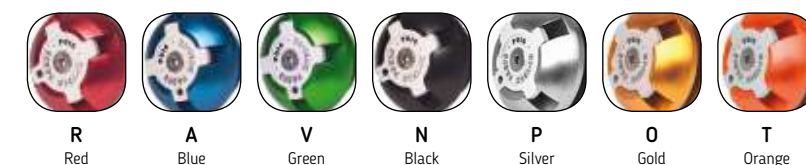

NOTE: we recommend to verify the measurements of the original cap and pitch thread when ordering.
(*) Check price with your distributor.
IMPORTANT: Indicate code color after part#. Example: 0973A