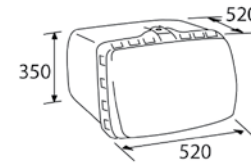

MEGA BOX WITH LOCK

MODEL	REF.	MATERIAL	R N B
UNIVERSAL	2328	POLYPROPYLENE	(*)
METALLIC BASE	3506N		(*)
SPARE LOCK	3555N		(*)

// MEGABOX KEYLESS LOCK

MODEL	REF.	MATERIAL	R N B
UNIVERSAL	3108	POLYPROPYLENE	(*)
KEY-FREE LOCK REPLACEMENT	3092		(*)
METALLIC BASE	3506N		(*)
SPARE LOCK	3555N		(*)

// MAXI BOX WITH LOCK AND FIXED WITH CINCHES

MODEL	REF.	MATERIAL	R N B
UNIVERSAL	3659	POLYPROPYLENE	(*)

// MAXI BOX WITHOUT LOCK AND FIXED WITH CINCHES

MODEL	REF.	MATERIAL	R N B
UNIVERSAL	3660	POLYPROPYLENE	(*)