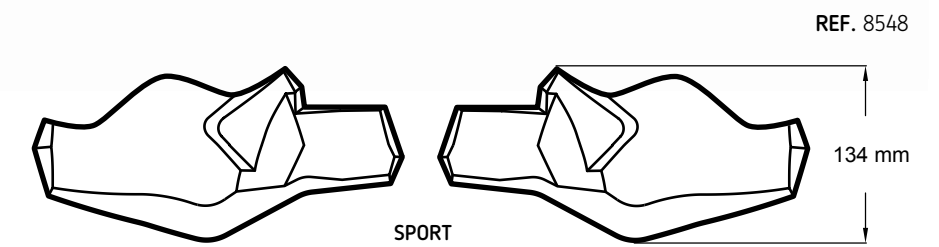

MOTORCYCLE HANDGUARDS

HI-TECH PARTS | TECHNICAL SECTION

Puig offers a wide range of handguards for those motorcycles that don't come with them. Manufactured in a matte black plastic material. They are light, durable and match your motorcycle's lines.

Designed with the best aerodynamic software to protect your hands and arms from the rain, air and possible small impacts from small rocks or insects.

Available in two models according to the protection or style you prefer, sport or touring.

FOR SPECIFIC MODELS SEE PAGE 266.