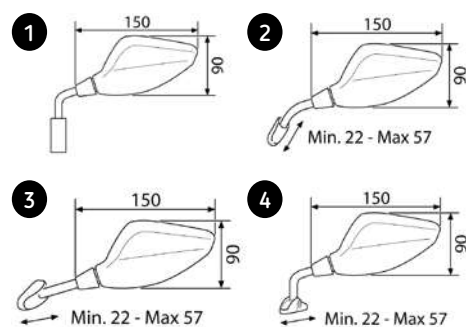

(*) Check price with your distributor.

IMPORTANT: Indicate code color after part#. Example: 0973A.