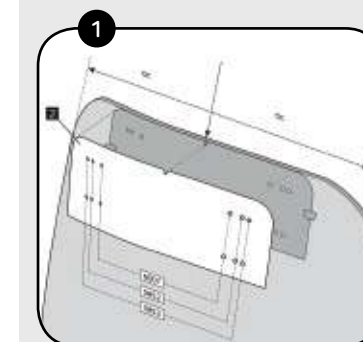

// ASSEMBLY PROCEDURE

* Template supplied.