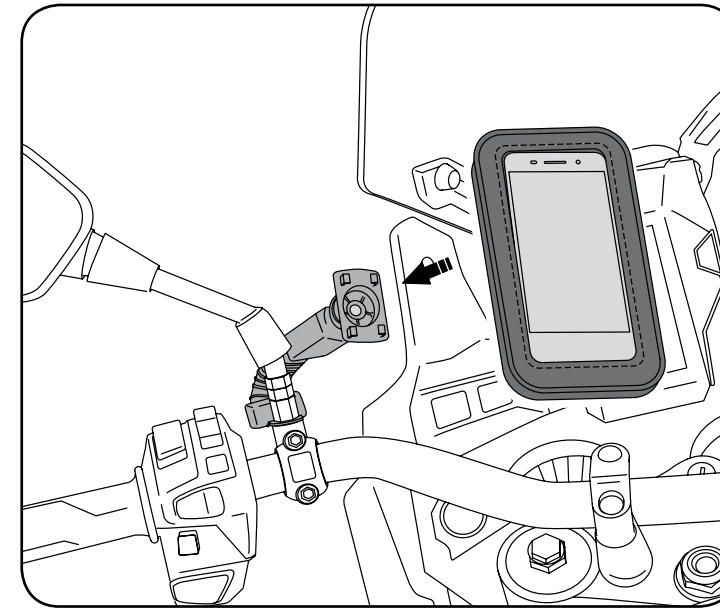

// REARVIEW MIRROR BASE