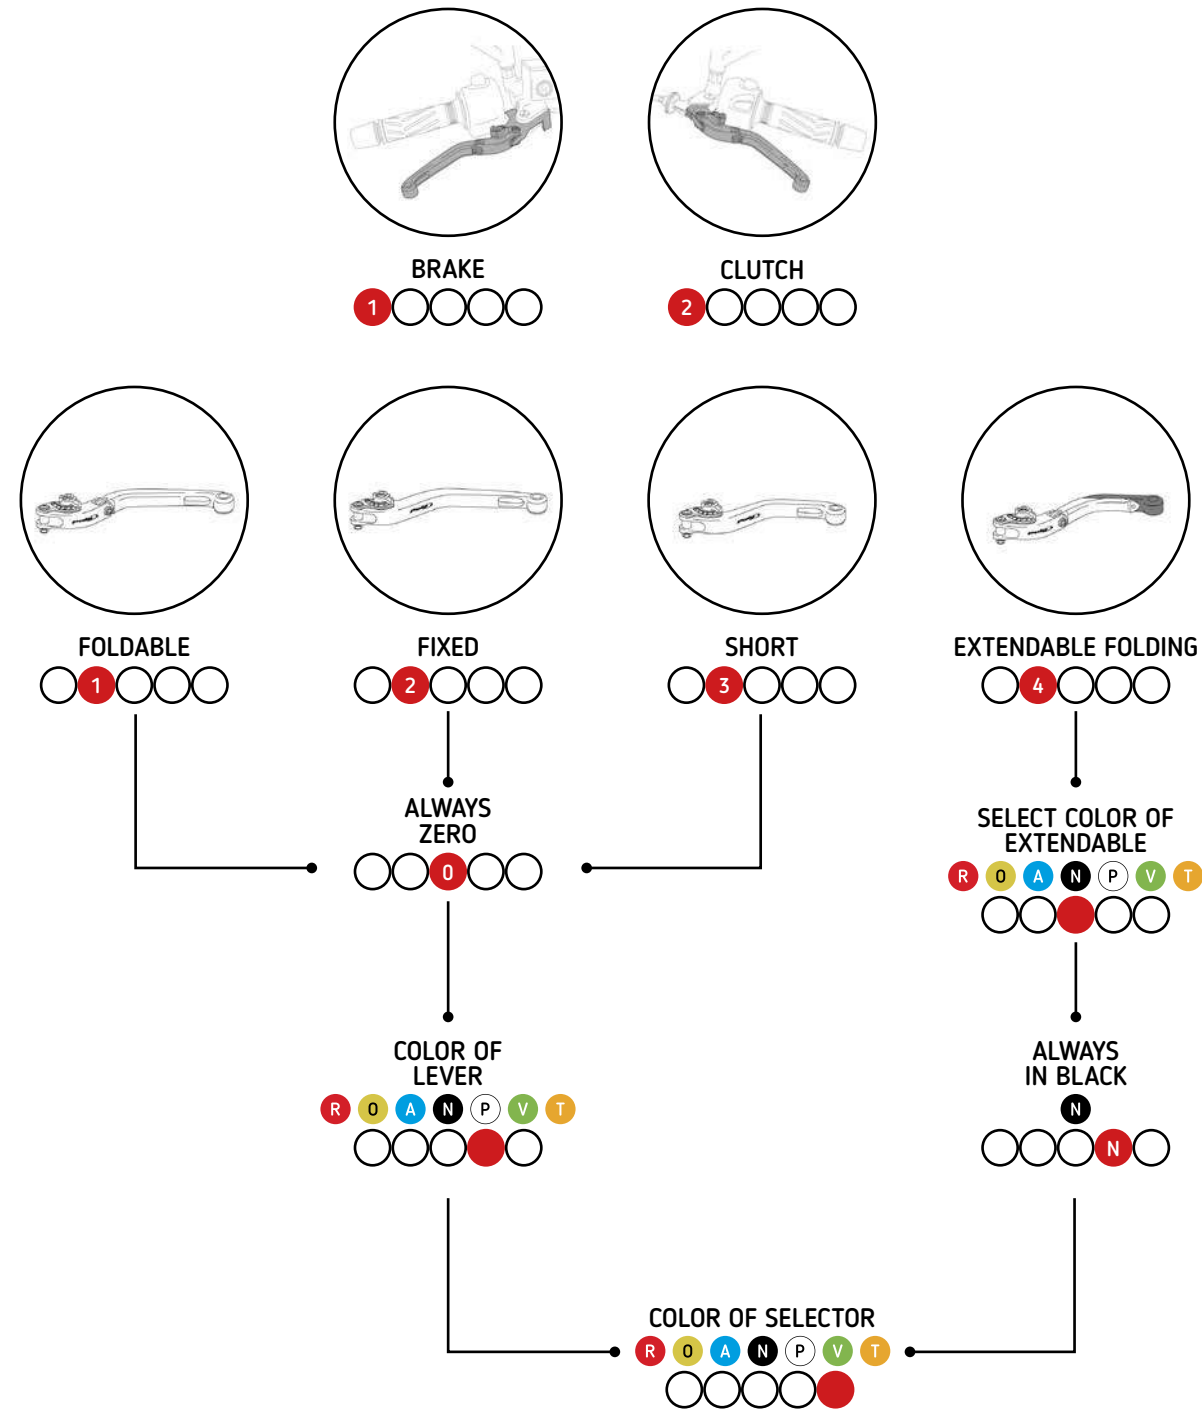

LEVERS 3.0

HI-TECH PARTS

5 STEPS TO FIND THE PART# FOR YOUR LEVERS 3.0

1 SELECT TYPE OF LEVER

2 SELECT MODEL OF LEVER 3.0

3 SELECT COLOR OF EXTENDABLE

4 SELECT COLOR OF LEVER

5 SELECT COLOR OF SELECTOR