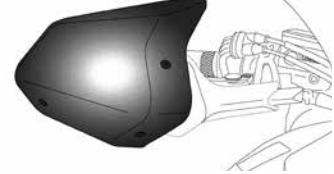

EXTENSION MOTORCYCLE HANDGUARDS

MODEL	YEAR	TYPE OF HANGUARDS	MATERIAL	ADHESIVE KIT	REF.	J	C	W	H	F	T
BMW											
F750 GS	18' - 19'	EXTENSION	PMMA	NOT INCLUDED	8547						(*)
F800 R	09' - 14'	MOTORBIKE TOURING	ABS	INCLUDED	9368	(*)					
F800 R	15' - 19'	MOTORBIKE TOURING	ABS	INCLUDED	8939	(*)					
F800 GS	08' - 12'	MOTORBIKE TOURING	ABS	INCLUDED	9368	(*)					
F800 GS	13' - 17'	MOTORBIKE TOURING	ABS	INCLUDED	8939	(*)					
F800GS ADVENTURE	13' - 18'	EXTENSION	PMMA	NOT INCLUDED	8547						(*)
F850GS	18' - 19'	EXTENSION	PMMA	NOT INCLUDED	8547						(*)
G310 GS	17' - 19'	MOTORBIKE TOURING	ABS	INCLUDED	9881	(*)					
G310 R	16' - 19'	MOTORBIKE TOURING	ABS	INCLUDED	9881	(*)					
G650 GS	11' - 16'	MOTORBIKE TOURING	ABS	INCLUDED	8937	(*)					
R1200 GS	13' - 18'	EXTENSION	PMMA	NOT INCLUDED	8547						(*)
R1200GS EXCLUSIVE	17' - 18'	EXTENSION	PMMA	NOT INCLUDED	8547						(*)
R1200GS RALLYE	17' - 18'	EXTENSION	PMMA	NOT INCLUDED	8547						(*)
R1200GS ADVENTURE	14' - 18'	EXTENSION	PMMA	NOT INCLUDED	8547						(*)
R1250GS	18' - 19'	EXTENSION	PMMA	NOT INCLUDED	8547						(*)
R1250GS HP	18' - 19'	EXTENSION	PMMA	NOT INCLUDED	8547						(*)
R1250GS ADVENTURE	18' - 19'	EXTENSION	PMMA	NOT INCLUDED	8547						(*)
R1200 R	15' - 18'	MOTORBIKE TOURING	ABS	INCLUDED	8940	(*)					
R1250R	19'	MOTORBIKE TOURING	ABS	INCLUDED	8940	(*)					
S1000 XR	15' - 19'	EXTENSION	PMMA	NOT INCLUDED	8547						(*)
R NINE T	14' - 19'	MOTORBIKE TOURING	ABS	INCLUDED	9393	(*)					
R NINE T SCRAMBLER	15' - 19'	MOTORBIKE TOURING	ABS	INCLUDED	9393	(*)					
DUCATI											
SCRAMBLER ICON/CLASSIC/FULL THROTTLE	15' - 19'	MOTORBIKE TOURING	ABS	INCLUDED	8949	(*)					
SCRAMBLER SIXTY2	16' - 19'	MOTORBIKE TOURING	ABS	INCLUDED	8949	(*)					
SCRAMBLER URBAN ENDURO	15' - 16'	MOTORBIKE TOURING	ABS	INCLUDED	8949	(*)					
SCRAMBLER FLAT TRACK PRO	16'	MOTORBIKE TOURING	ABS	INCLUDED	8949	(*)					
SCRAMBLER DESERT SLED	17' - 19'	MOTORBIKE TOURING	ABS	INCLUDED	8949	(*)					
SCRAMBLER CAFE RACER	17' - 19'	MOTORBIKE TOURING	ABS	INCLUDED	8949	(*)					
HONDA											
FORZA 125	15' - 19'	MAXISCOOTER	PMMA	NOT INCLUDED	9652						(*)
FORZA 300	18' - 19'	MAXISCOOTER	PMMA	NOT INCLUDED	9652						(*)
CB500F	16 - 19'	MOTORBIKE TOURING	ABS	INCLUDED	9236	(*)					
CB500X	13' - 18'	MOTORBIKE TOURING	ABS	INCLUDED	8943	(*)					
CB650F	14' - 16'	MOTORBIKE TOURING	ABS	INCLUDED	8944	(*)