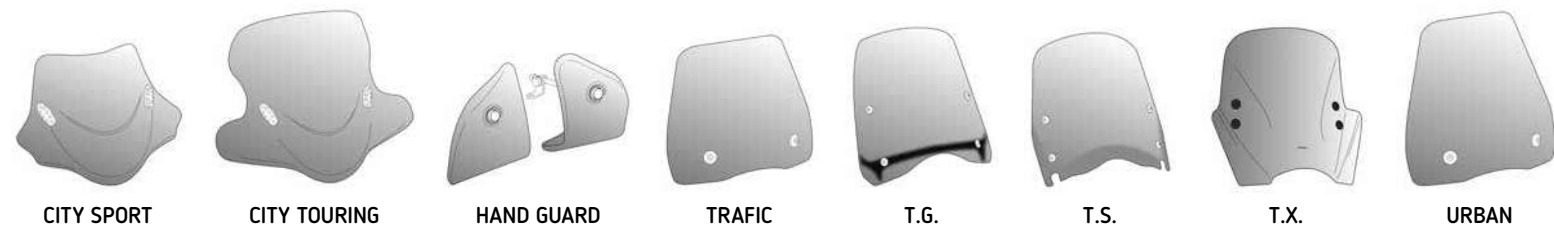

WINDSHIELD FOR SCOOTERS

HI-TECH PARTS | TYPE OF WINDSHIELD:

MODEL	YEAR	TYPE OF WINDSHIELD	REFERENCE	H	W
CYGNUS R	94' - 00'	CITY SPORT	0637H	(*)	
CYGNUS R	94' - 00'	CITY TOURING	0820H	(*)	
CYGNUS R	01' - 03'	CITY SPORT	0998H	(*)	
CYGNUS R	01' - 03'	CITY TOURING	0698H	(*)	
CYGNUS X	04' - 13'	CITY SPORT	1934H	(*)	
CYGNUS X	04' - 13'	CITY TOURING	1935H	(*)	
CYGNUS X	10' - 13'	TRAFIC	6535	(*)	(*)
CYGNUS X	10' - 13'	URBAN	8479	(*)	(*)
CYGNUS X	10' - 13'	T.S.	6812W		(*)
CYGNUS X	10' - 13'	HAND GUARD	6855W		(*)
D'ELIGHT	13' - 16'	TRAFIC	6882	(*)	(*)
D'ELIGHT	13' - 16'	URBAN	8480	(*)	(*)
D'ELIGHT	13' - 16'	HAND GUARD	6855W		(*)
D'ELIGHT	17' - 19'	TRAFIC	9970	(*)	(*)
D'ELIGHT	17' - 19'	URBAN	9971	(*)	(*)
D'ELIGHT	17' - 19'	T.S.	9972W		(*)
D'ELIGHT	17' - 19'	HAND GUARD	6855W		(*)
JOG R/JOG RR		CITY SPORT	1305H	(*)	
JOG R/JOG RR		CITY TOURING	1306H	(*)	
JOG R/JOG RR		TRAFIC	6019	(*)	(*)
JOG R/JOG RR		URBAN	8481	(*)	(*)
JOG R/JOG RR		HAND GUARD	6855W		(*)
MAXSTER 125	01' - 03'	CITY SPORT	1134H	(*)	
MAXSTER 125	01' - 03'	CITY TOURING	1135H	(*)	
MAXSTER 125	01' - 03'	HAND GUARD	6855W		(*)
MAXSTER 150	01' - 03'	CITY SPORT	1134H	(*)	
MAXSTER 150	01' - 03'	CITY TOURING	1135H	(*)	
MAXSTER 150	01' - 03'	HAND GUARD	6855W		(*)
NEO'S	99' - 08'	CITY SPORT	0466H	(*)	
NEO'S	99' - 08'	CITY TOURING	0186H	(*)	
NEO'S	09' - 14'	CITY SPORT	4925H	(*)	
NEO'S	09' - 14'	CITY TOURING	4926H	(*)	
NEO'S	09' - 14'	TRAFIC	6018	(*)	(*)
NEO'S	09' - 14'	URBAN	8482	(*)	(*)
NEO'S	09' - 14'	HAND GUARD	6855W		(*)
NEO'S 4	15' - 19'	CITY SPORT	4925H	(*)	
NEO'S 4	15' - 19'	CITY TOURING	4926H	(*)	
NEO'S 4	15' - 19'	TRAFIC	6018	(*)	(*)
NEO'S 4	15' - 19'	URBAN	8482	(*)	(*)
NEO'S 4	15' - 19'	HAND GUARD	6855W		(*)
TEOS 125	00' - 13'	CITY SPORT	0439H	(*)	

MODEL	YEAR	TYPE OF WINDSHIELD	REFERENCE	H	W
TEOS 125	00' - 13'	CITY TOURING	0376H	(*)	
TEOS 125	00' - 13'	HAND GUARD	6855W		(*)
VITY 125	08' - 13'	CITY SPORT	4683H	(*)	
VITY 125	08' - 13'	CITY TOURING	4684H	(*)	
VITY 125	08' - 13'	TRAFIC	5669	(*)	(*)
VITY 125	08' - 13'	URBAN	8483	(*)	(*)
VITY 125	08' - 13'	HAND GUARD	6855W		(*)
WHY 50	99' - 13'	TRAFIC	6536	(*)	(*)
WHY 50	99' - 13'	URBAN	8484	(*)	(*)
WHY 50	99' - 13'	HAND GUARD	6855W		(*)
XENTER 125/150	12' - 19'	CITY SPORT	6262H	(*)	
XENTER 125/150	12' - 19'	CITY TOURING	6263H	(*)	
XENTER 125/150	12' - 19'	TRAFIC	6264	(*)	(*)
XENTER 125/150	12' - 19'	URBAN	8485	(*)	(*)
XENTER 125/150	12' - 19'	HAND GUARD	6855W		(*)

W H COLORS: CITY SPORT
W H COLORS: CITY TOURING
W H COLORS: TRAFIC
W COLORS: T.G.

W COLORS: T.S.
W COLORS: HAND GUARD
W H COLORS: URBAN

(*) Check price with your distributor.
IMPORTANT: Indicate code color after part#. Example: 0973A

Discover other motorcycle handlebars and controls on our website.