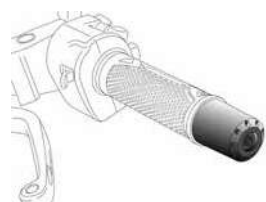

BAR ENDS

HI-TECH PARTS | BAR ENDS MODEL:

LONG

MODEL	YEAR	BAR ENDS MODEL	REFERENCE	R	O	A	T	N	P	V	C
APRILIA											
SHIVER 750	07' - 16'	LONG	6281								
SHIVER 750	07' - 16'	SHORT WITH RINGS	8011								
SHIVER 900	17' - 19'	LONG	6281								
SHIVER 900	17' - 19'	SHORT WITH RINGS	8011								
TUONO V4 1100 FACTORY	15' 19'	LONG	5777								
TUONO V4 1100 FACTORY	15' 19'	SHORT	6203								
TUONO V4 1100 FACTORY	15' 19'	SHORT WITH RINGS	8498								
TUONO V4 1100 FACTORY	15' 19'	THRUSTER	9411+9420								
BENELLI											
LEONCINO 500	16' - 19'	THRUSTER	9698+9420								
BMW											
C600 SPORT	12' - 15'	LONG	6394								
C600 SPORT	12' - 15'	SHORT	6395								
C600 SPORT	12' - 15'	SHORT WITH RINGS	8016								
C650 GT	12' - 19'	LONG	6394								
C650 GT	12' - 19'	SHORT	6395								
C650 GT	12' - 19'	SHORT WITH RINGS	8016								
F700 GS	12' - 17'	LONG	6629								
F700 GS	12' - 17'	SHORT	6641								
F700 GS	12' - 17'	SHORT WITH RINGS	8018								
F800 GT	13' - 19'	LONG	6628								
F800 GT	13' - 19'	SHORT	6642								
F800 GT	13' - 19'	SHORT WITH RINGS	8017								
F800 GS	13' - 17'	LONG	6629								
F800 GS	13' - 17'	SHORT	6641								
F800 GS	13' - 17'	SHORT WITH RINGS	8018								
F800 R	09' - 14'	LONG	6277								
F800 R	09' - 14'	SHORT	6278								
F800 R	09' - 14'	SHORT WITH RINGS	8019								
F800 R	15' - 19'	LONG	6279								
F800 R	15' - 19'	SHORT	6280								
F800 R	15' - 19'	SHORT WITH RINGS	8024								
G310 GS	17' - 19'	LONG	8803								
G310 GS	17' - 19'	SHORT	8804								
G310 GS	17' - 19'	SHORT WITH RINGS	8805								
G310 R	16' - 19'	LONG	8803								
G310 R	16' - 19'	SHORT	8804								
G310 R	16' - 19'	SHORT WITH RINGS	8805								
R NINE T	14' - 19'	LONG	7129								
R NINE T	14' - 19'	SHORT	7130