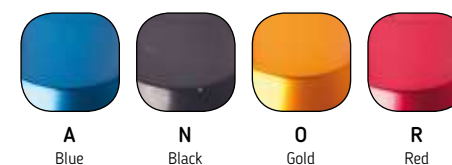

(*) Check price with your distributor.
IMPORTANT: Indicate code color after part#. Example 0973A