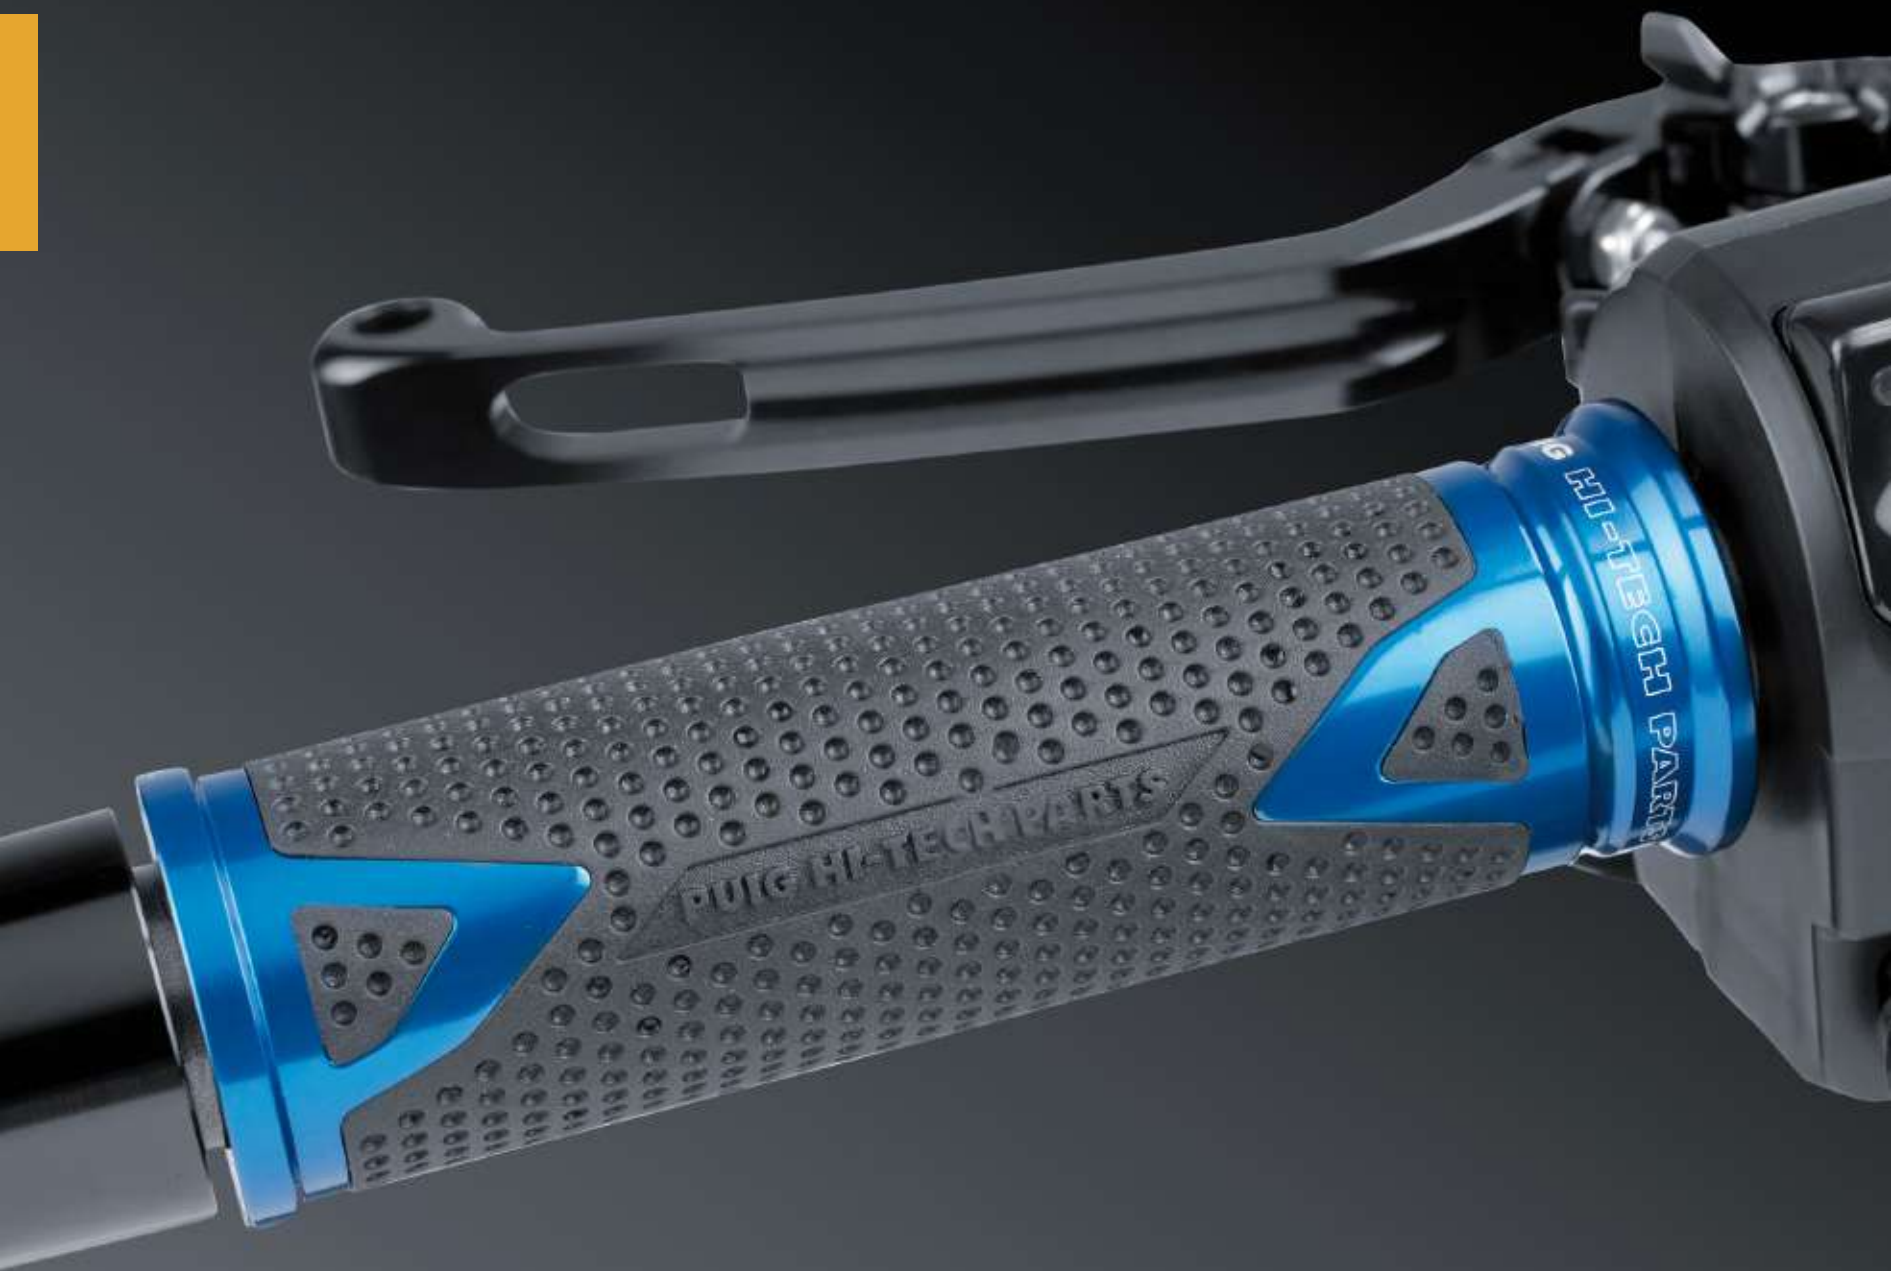

RADIKAL GRIPS

HI-TECH PARTS | TECHNICAL SECTION

HANDLEBAR
Suitable for diameter 22 mm.

RUBBER
Non-skid texture.
Pleasant compound.

WEIGHT
64 grams.

DETAIL
Aluminium anodized insertion in different colors.

DIMENSIONS
Long 119 mm.

DIMENSIONS
Long 123 mm.

O Gold   **V** Green   **C** Carbon look   **T** Orange

R Red   **A** Blue   **N** Black   **P** Silver