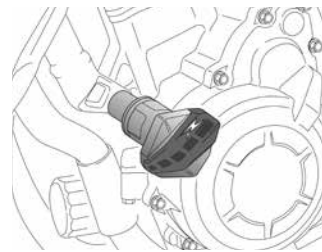

FRAME SLIDER R12/R19

Spares for model R12 will be manufactured with model R19. Check website.