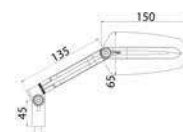

ADAPTABLE
Available adapters for handlebar and fairing fitting.