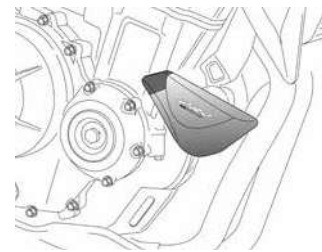

FRAME SLIDER PRO

MODEL	YEAR	TYPE OF FRAME SLIDER	REFERENCE	N
APRILIA				
DORSODURO 750	08' - 16'	R12	4706	(*)
DORSODURO 900	17' - 19'	R12	4706	(*)
DORSODURO 1200	11' - 16'	R12	4706	(*)
MANA 850	08' - 12'	R12	5891	(*)
RSV4	09' - 12'	PRO	3158	(*)
RSV4	09' - 12'	R12	5578	(*)
RSV4 FACTORY	13' - 14'	PRO	3158	(*)
RSV4 R	13' - 14'	PRO	3158	(*)
RSV4 RF	15' - 16'	PRO	3158	(*)
RSV4 RF	17' - 19'	PRO	3158	(*)
RSV4 RR	15' - 16'	PRO	3158	(*)
RSV4 RR	17' - 19'	PRO	3158	(*)
SHIVER 750	07' - 16'	R12	4706	(*)
SHIVER GT	08' - 16'	R12	4706	(*)
SHIVER 900	17' - 19'	R12	4706	(*)
TUONO V4R	11' - 14'	PRO	3158	(*)
TUONO V4 1100 RR	15' - 16'	PRO	3158	(*)
TUONO V4 1100 FACTORY	15' - 16'	PRO	3158	(*)
BENELLI				
BN 251	15' - 16'	R12	3511	(*)
BN 302	14' - 19'	R12	8106	(*)
BN 302	19'	R12	8106	(*)
LEONCINO 500	16' - 19'	R12	9693	(*)
BMW				
G310 GS	17' - 19'	R12	8566	(*)
F750GS	18' - 19'	VINTAGE	9779	(*)
F850GS	18' - 19'	VINTAGE	9779	(*)
F800 R	09' - 14'	R12	4185	(*)
F800 R	15' - 19'	R12	7707	(*)
F800 R	15' - 19'	PRO	7699	(*)
F800 S	06' - 11'	R12	4185	(*)

MODEL	YEAR	TYPE OF FRAME SLIDER	REFERENCE	N
G310 R	16' - 19'	R12	8566	(*)
S1000 R	14' - 16'	R12	7061	(*)
S1000 R	17' - 19'	R12	9488	(*)
S1000 RR	09' - 11'	R12	5579	(*)
S1000 RR	09' - 11'	PRO	5282	(*)
S1000 RR	12' - 14'	R12	6060	(*)
S1000 RR	12' - 14'	PRO	6070	(*)
S1000 RR	15' - 18'	R12	5579	(*)
S1000 RR	15' - 18'	PRO	5282	(*)
S1000 RR	19'	R19	3706	(*)
S1000 RR	19'	PRO	3707	(*)
S1000 XR	15' - 19'	R12	7709	(*)
DUCATI				
DIAVEL	11' - 14'	R12	8440	(*)
DIAVEL	15' - 18'	R12	8440	(*)
X DIAVEL/S	16' - 19'	R12	8567	(*)
HYPERMOTARD 821/SP	13' - 15'	R12	6557	(*)
HYPERMOTARD 939/SP	16' - 18'	R12	6557	(*)
HYPERSTRADA 939	16' - 17'	R12	6557	(*)
HYPERMOTARD 950/SP	19'	R12	9497	(*)
MONSTER 620	02' - 06'	R12	1850	(*)
MONSTER 695	06' - 07'	R12	1850	(*)
MONSTER 696	08' - 14'	R12	4705	(*)
MONSTER 796	10' - 14'	R12	4705	(*)
MONSTER 797	17' - 19'	R12	9497	(*)
MONSTER 800	03' - 04'	R12	1850	(*)
MONSTER 821	14' - 19'	R12	7062	(*)
MONSTER 1000	02' - 05'	R12	1850	(*)
MONSTER 1100/S	09' - 10'	R12	4705	(*)
MONSTER 1100 EVO	11' - 13'	R12	4705	(*)
MONSTER 1200/S	14' - 16'	R12	7062	(*)
MONSTER 1200/S	17' - 19'	R12	7062	(*)
MONSTER 1200 R	16' - 19'	R12	7062	(*)
MULTISTRADA 1200/S	10' - 14'	R12	5585	(*)
MULTISTRADA 1200/S	10' - 14'	PRO	5303	(*)
STREETFIGHTER 848	12' - 15'	R12	5585	(*)
STREETFIGHTER 848	12' - 15'	PRO	5303	(*)
STREETFIGHTER 1100	09' - 12'	R12	5585	(*)
STREETFIGHTER 1100	09' - 12'	PRO	5303	(*)
STREETFIGHTER 1100 S	09' - 13'	R12	5585	(*)
STREETFIGHTER 1100 S	09' - 13'	PRO	5303	(*)
SCRAMBLER ICON	15' - 19'	VINTAGE	8150	(*)

N
Black

N
Black

N
Black

(*) Check price with your distributor.

IMPORTANT: Indicate code color after part#. Example 0973A