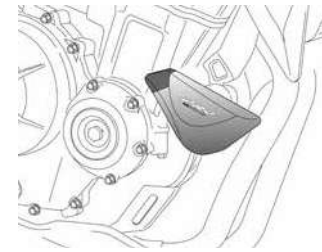

FRAME SLIDER PRO

MODEL	YEAR	TYPE OF FRAME SLIDER	REFERENCE	N
MT-125	15' - 19'	R12	7723	(*)
MT-03	16' - 19'	R19	8589	(*)
MT-03	16' - 19'	PRO	8590	(*)
MT-07	14' - 19'	R12	7064	(*)
MT-07	14' - 19'	PRO	7074	(*)
MT-07 TRACER	16' - 19'	R12	7064	(*)
MT-07 TRACER	16' - 19'	PRO	7074	(*)
MT-07 TRACER GT	19'	R12	7064	(*)
MT-07 TRACER GT	19'	PRO	7074	(*)
MT-09	13' - 16'	R12	6857	(*)
MT-09	13' - 16'	PRO	7316	(*)
MT-09	17' - 19'	R12	9380	(*)
MT-09	17' - 19'	PRO	7316	(*)
MT-09 SP	18' - 19'	R12	9380	(*)
MT-09 SP	18' - 19'	PRO	7316	(*)
MT-09 TRACER	15' - 19'	R12	6857	(*)
MT-09 TRACER	15' - 19'	PRO	7316	(*)
MT-09 TRACER GT	18' - 19'	R12	6857	(*)
MT-09 TRACER GT	18' - 19'	PRO	7316	(*)
MT-10	16' - 19'	R12	7724	(*)
MT-10	16' - 19'	PRO	8592	(*)
MT-10 SP	17' - 19'	R12	7724	(*)
MT-10 SP	17' - 19'	PRO	8592	(*)
XJ6	09' - 16'	R12	4948	(*)
XJ6 DIVERSION	09' - 16'	R12	4948	(*)
XSR 700	16' - 19'	PRO	7074	(*)
XSR 700	16' - 19'	VINTAGE	8593	(*)
XSR 700 XTRIBUTE	19'	PRO	7074	(*)
XSR 700 XTRIBUTE	19'	VINTAGE	8593	(*)
XSR 900	16' - 19'	PRO	7316	(*)
XSR 900	16' - 19'	VINTAGE	8594	(*)
YBR 250	07' - 10'	R12	4851	(*)

MODEL	YEAR	TYPE OF FRAME SLIDER	REFERENCE	N
YZF-R1	02' - 03'	R12	1876	(*)
YZF-R1	04' - 06'	R12	1878	(*)
YZF-R1 SP	06'	R12	1878	(*)
YZF-R1	07' - 08'	R12	4425	(*)
YZF-R1	09' - 13'	PRO	5549	(*)
YZF-R1	09' - 13'	R12	4958	(*)
YZF-R1	15' - 19'	R12	7724	(*)
YZF-R1	15' - 19'	PRO	7706	(*)
YZF-R1M	17' - 19'	R12	7724	(*)
YZF-R1M	17' - 19'	PRO	7706	(*)
YZF-R3	15' - 18'	R19	7725	(*)
YZF-R6	03' - 05'	R12	1877	(*)
YZF-R6	06' - 07'	R12	4064	(*)
YZF-R6	08' - 16'	PRO	5298	(*)
YZF-R6	08' - 16'	R12	4650	(*)
YZF-R6	17' - 19'	R12 (-)	9866	(*)

N
Black

N
Black

N
Black

(*) Check price with your distributor.

IMPORTANT: Indicate code color after part#. Example 0973A