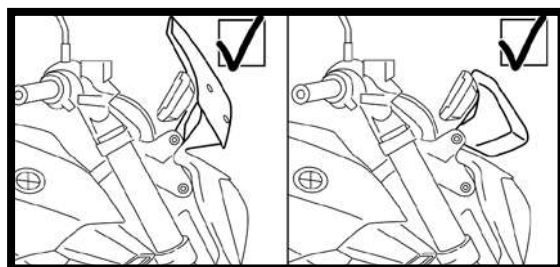

BMW R1200R 15' - 18' / R1250R 19'