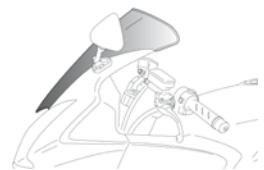

WINDSCREENS FOR FAIRING BIKES

HI-TECH PARTS | TYPE OF WINDSCREEN:

STANDARD
Shape that duplicates the stock screen.