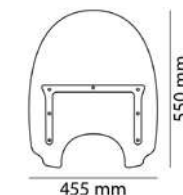

// HIGHWAY

MODEL	REF.	W
UNIVERSAL HANDLEBAR 22 / 26 mm.	0129	(*)

FOR SPECIFIC MODELS SEE WEBSITE.

EASY-MOUNTING WINDSHIELD THROUGH 2 HANDLEBAR CLAMPS.

FOR A MORE DEMANDING FIXATION WE RECOMMEND OUR MODELS OF CARENABRÍS OF 4 POINTS OF FIXING.

(*) Check price with your distributor.

IMPORTANT: Indicate code color after part#. Example: 0973A.

W
Transparent

ABE
38007