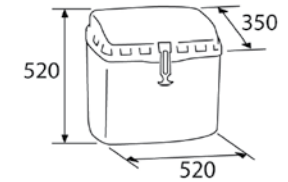

MEGA BOX WITH LOCK

MODEL	REF.	MATERIAL	R N B
UNIVERSAL	2328	POLYPROPYLENE	(*)
METALLIC BASE	3506N		(*)
SPARE LOCK	3555N		(*)

// MEGABOX KEYLESS LOCK

MODEL	REF.	MATERIAL	R N B
UNIVERSAL	3108	POLYPROPYLENE	(*)
KEY-FREE LOCK REPLACEMENT	3092		(*)
METALLIC BASE	3506N		(*)
SPARE LOCK	3555N		(*)

// MAXI BOX WITH LOCK AND FIXED WITH CINCHES

MODEL	REF.	MATERIAL	R N B
UNIVERSAL	3659	POLYPROPYLENE	(*)

// MAXI BOX WITHOUT LOCK AND FIXED WITH CINCHES

MODEL	REF.	MATERIAL	R N B
UNIVERSAL	3660	POLYPROPYLENE	(*)