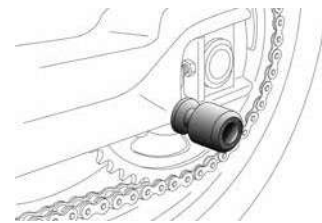

SPOOL SLIDER