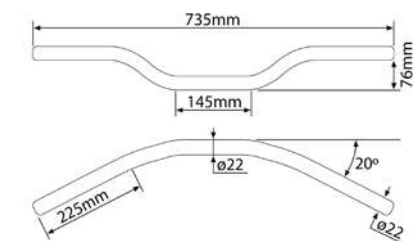

HANDLEBAR

HI-TECH PARTS | TECHNICAL SECTION

// CONICAL HANDLEBAR

REF. 7493N

Ø mm.	H (mm.)	REF.	R	O	A	N	P
22/29	20	7492				*	
22/29	40	7493				*	
22/29	61	6461				*	

// CYLINDRIC HANDLEBAR

REF. 7494N

Ø mm.	H (mm.)	REF.	R	O	A	N	P
22	76	6242				*	
22	46	7494				*	