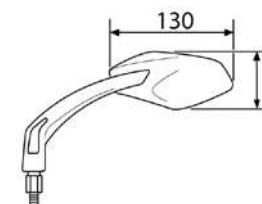

(#) KIT ADAPTER DELIVERED: M10 x 1,25 (reverse thread).

SEE PAGE 622 TO SEE PART# FOR THE ADAPTORS ON THE MODELS AVAILABLE.

(*) Check price with your distributor.

IMPORTANT: Indicate code color after part#. Example: 0973A.