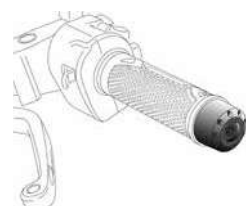

BAR ENDS

HI-TECH PARTS | BAR ENDS MODEL:

THRUSTER

LONG

SHORT

SHORT WITH RING

MODEL	YEAR	BAR ENDS MODEL	REFERENCE	R	O	A	T	N	P	V	C	
GSX-R1300 HAYABUSA	99' - 07'	SHORT	8504									(*)
GSX-R1300 HAYABUSA	99' - 07'	SHORT WITH RINGS	8505									(*)
GSX-R1300 HAYABUSA	99' - 07'	THRUSTER	9417+9420									(*)
GSX-R1300 HAYABUSA	08' - 12'	LONG	5626									(*)
GSX-R1300 HAYABUSA	08' - 12'	SHORT	8504									(*)
GSX-R1300 HAYABUSA	08' - 12'	SHORT WITH RINGS	8505									(*)
GSX-R1300 HAYABUSA	13' - 17'	LONG	5626									(*)
GSX-R1300 HAYABUSA	13' - 17'	SHORT	8504									(*)
GSX-R1300 HAYABUSA	13' - 17'	SHORT WITH RINGS	8505									(*)
SFV650 GLADIUS	09' - 15'	LONG	5627									(*)
SFV650 GLADIUS	09' - 15'	SHORT	6192									(*)
SFV650 GLADIUS	09' - 15'	SHORT WITH RINGS	8505									(*)
SV650	05' - 08'	LONG	8496									(*)
SV650	05' - 08'	SHORT	8504									(*)
SV650	05' - 08'	SHORT WITH RINGS	8505									(*)
SV650	05' - 08'	THRUSTER	9417+9420									(*)
SV650S	03' - 08'	LONG	8496									(*)
SV650S	03' - 08'	SHORT	8504									(*)
SV650S	03' - 08'	SHORT WITH RINGS	8505									(*)
SV650S	03' - 08'	THRUSTER	9417+9420									(*)
SV650	16' - 19'	LONG	5627									(*)
SV650	16' - 19'	SHORT	6192									(*)
SV650	16' - 19'	SHORT WITH RINGS	8505									(*)
SV650X	18' - 19'	LONG	8496									(*)
SV650X	18' - 19'	SHORT	8504									(*)
SV650X	18' - 19'	SHORT WITH RINGS	8505									(*)
SV650X	18' - 19'	THRUSTER	9417+9420									(*)
SV1000/S	03' - 05'	LONG	8496									(*)
SV1000/S	03' - 05'	SHORT	8504									(*)
SV1000/S	03' - 05'	SHORT WITH RINGS	8505									(*)
TL1000R	98' - 99'	LONG	8496									(*)
TL1000R	98' - 99'	SHORT	8504									(*)
TL1000R	98' - 99'	SHORT WITH RINGS	8505									(*)
TL1000S	97' - 00'	LONG	8496									(*)
TL1000S	97' - 00'	SHORT	8504									(*)
TL1000S	97' - 00'	SHORT WITH RINGS	8505									(*)
TRIUMPH												
BONNEVILLE T100	16' - 19'	SHORT WITH RINGS	8860									(*)
BONNEVILLE T120	16' - 19'	SHORT WITH RINGS	8860									(*)
SCRAMBLER 1200XC	19'	SHORT WITH RINGS	8860									(*)
SPEED TWIN	19'	SHORT WITH RINGS	8860									(*)