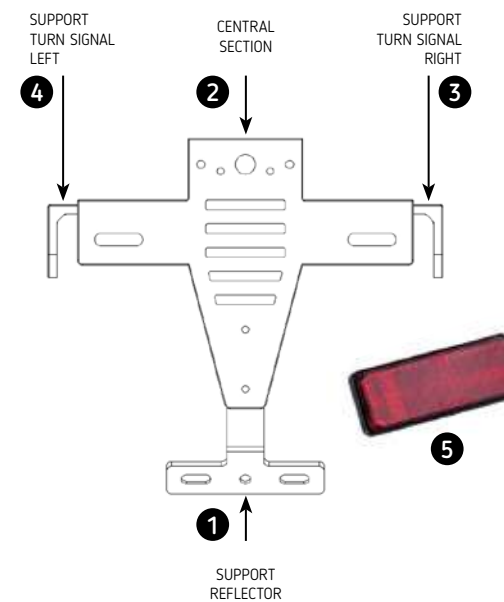

The license support is not designed to mount the oem turn signals. Oem connectors are not delivered to connect lighting license.

SPARES	REF.	PRICE
METALLIC SUPPORT TO MOVE THE CATADRIOPTICO (1)	4480I	(*)
NYLON SUPPORT TO DISPLACE THE REFLECTOR (1)	1553N	(*)
NYLON SUPPORT FOR LICENSE PLATE (2)	1558N	(*)
NYLON SUPPORT FOR TURN SIGNAL RIGH (4)	1559N	(*)
NYLON SUPPORT FOR TURN SIGNAL LEFT (4)	1615N	(*)
REFLECTOR HOMOLOGATED DE 8,8 x 3,4 cm. C/RED (5)	4481R	(*)
REFLECTOR HOMOLOGATED DE 7,5 x 2,5 cm. C/RED (5)	5729R	(*)

LIGHTING LICENSE SUPPORTS SEE PAGE 400.
TURN SIGNALS FOR LICENSE PLATE HOLDER SEE PAGE 369.

UNIVERSAL MODELS	ADJUSTABLE	T. SIGNAL SUPPORT	INCLUDE KIT	REF.	PRICE
UNIVERSAL	YES/NO (&)	YES ADJUST.	NO	1539N	(*)

FOR SPECIFIC MODELS SEE PAGE 394.