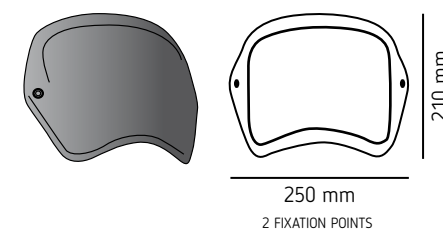

// FRONTAL PLATE