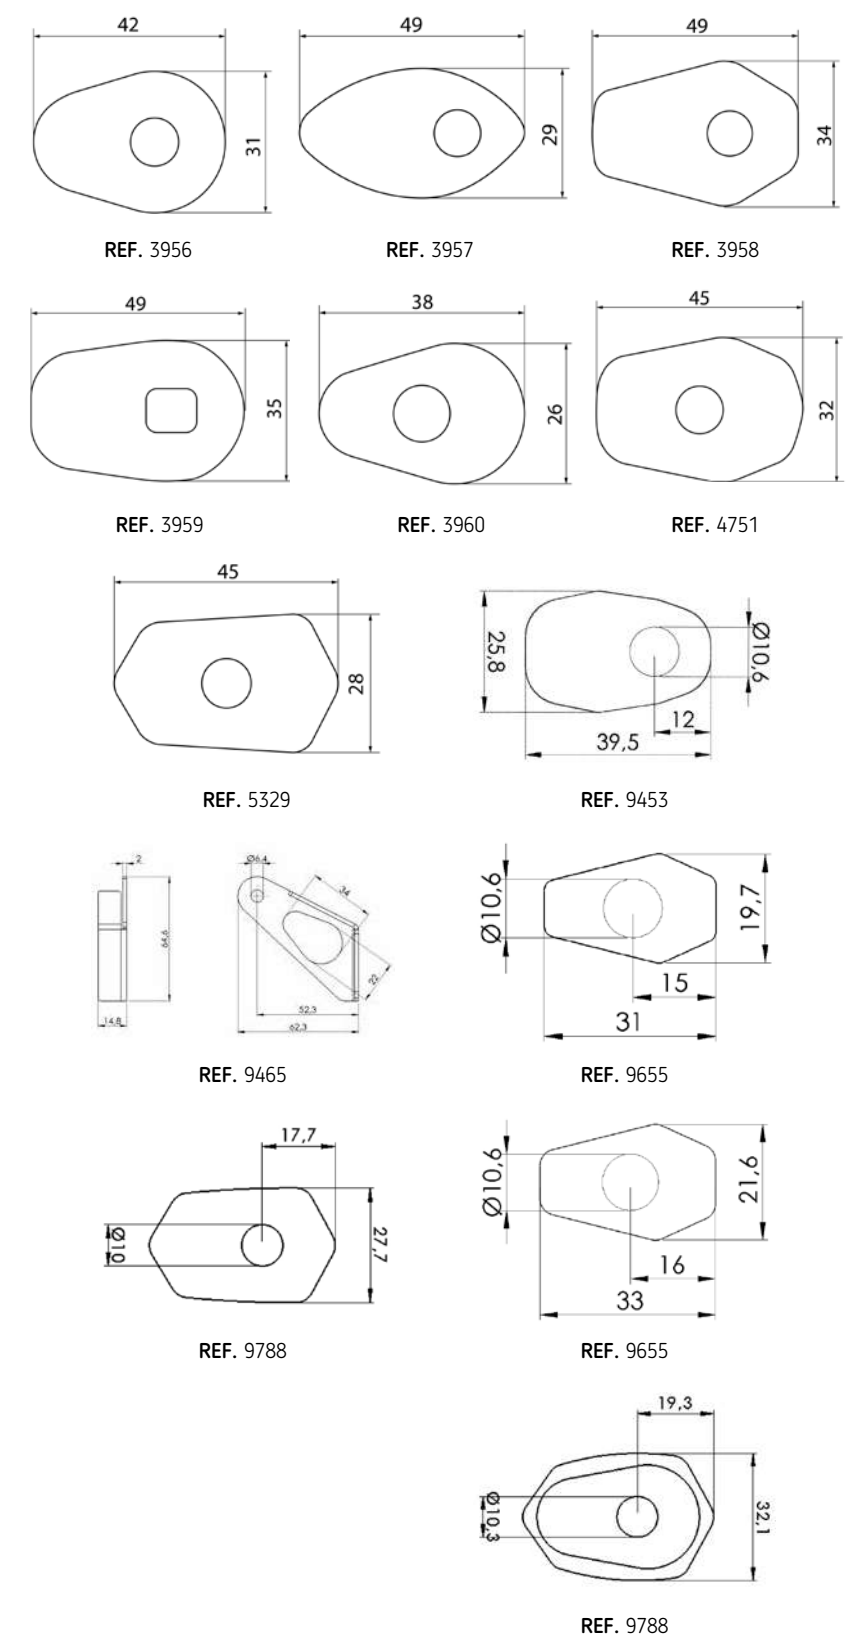

(#) Bracket set front Puig turn signals.
(&) Bracket set rear Puig turn signals.
(*) Bracket set front Puig turn signals + Turn Signals Ref.4489K
(*) Check price with your distributor.
IMPORTANT: Indicate code color after part#. Example 0973A