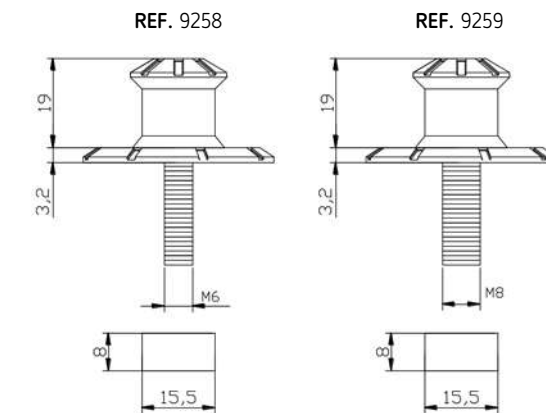

// SPOOL PRO