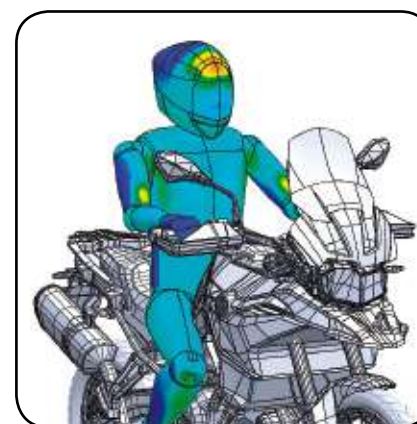

IMPORTANT: Indicate code color after part#. Example: 0973A.

ADJUSTABLE SCREENS

HI-TECH PARTS | TECHNICAL SECTION

// SCREEN TESTED IN THE VIRTUAL WIND TUNNEL

Improved aerodynamics and wind protection on average 12,7% compared with OEM screen.