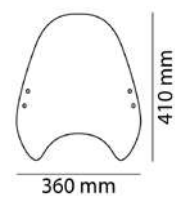

2 ATTACHMENT POINTS