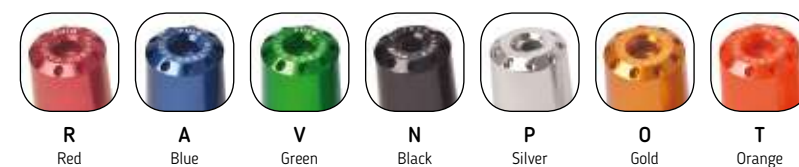

(*) Check price with your distributor.
IMPORTANT: Indicate code color after part#. Example: 0973A.