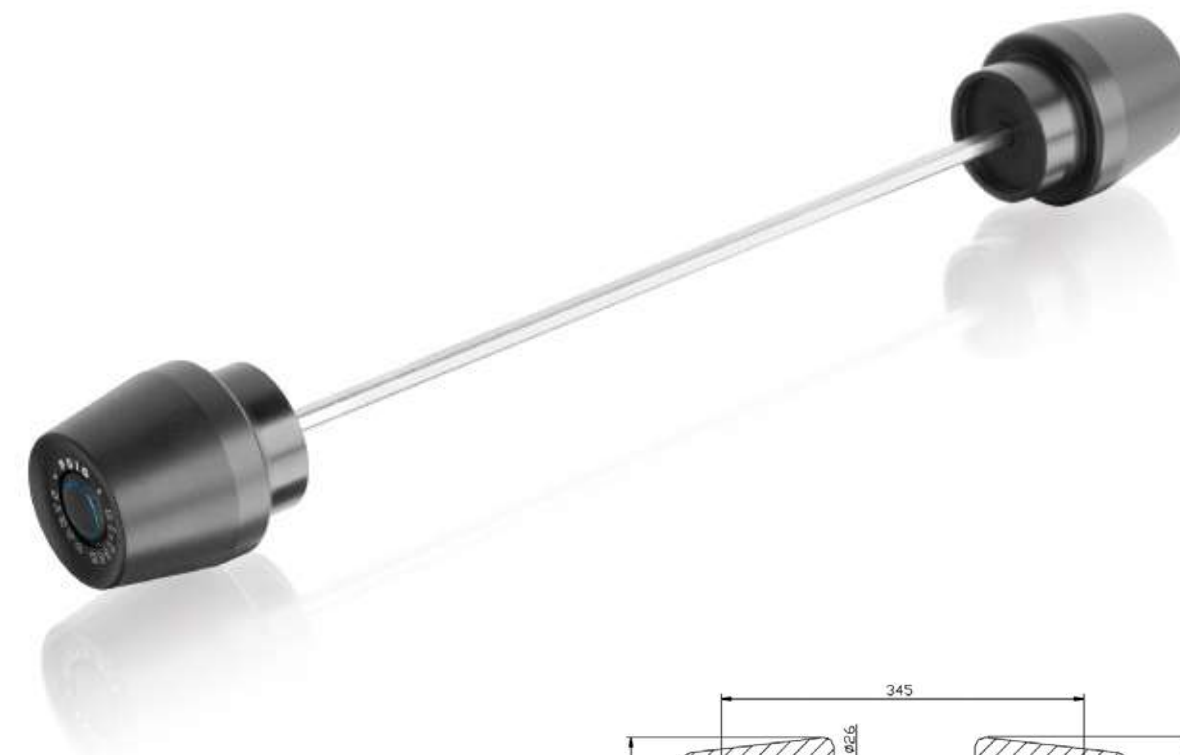

AXLE SLIDERS

HI-TECH PARTS | TECHNICAL SECTION

WEIGHT
Reduced weight
265 grams.

DESIGN
Racing look for your
motorcycle.

COMPLETE PROTECTION
Fork and swing arm
protection.

MATERIAL
Manufactured through a
nylon block.

DIMENSIONS

// SET OF CAPS IN 4 COLORS INCLUDED

GREEN COLOR SOLD ONLY AS SPARE

MODEL	REF.	N
UNIVERSAL	9031	(*)

SPARES	REF.	N	A	D	B	R	V
NYLON MOD. UNIVERSAL RIGHT SIDE	9032	(*)					
NYLON MOD. UNIVERSAL LEFT SIDE	9033	(*)					
NYLON CAPS BY PAIR	9034	(*)					

FOR SPECIFIC MODELS SEE PAGE 504.

(*) Check price with your distributor.
IMPORTANT: Indicate code color after part#. Example: 0973A.