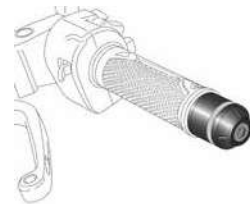

BAR ENDS

HI-TECH PARTS | BAR ENDS MODEL:

THRUSTER

LONG

SHORT

SHORT WITH RING

MODEL	YEAR	BAR ENDS MODEL	REFERENCE	R O A T N P V C
NINJA 400	18' - 19'	LONG	5618	(*)
NINJA 400	18' - 19'	SHORT	6186	(*)
NINJA 400	18' - 19'	SHORT WITH RINGS	8074	(*)
NINJA 400	18' - 19'	THRUSTER	9409+9420	(*)
NINJA 650	17' - 19'	LONG	9357	(*)
NINJA 650	17' - 19'	SHORT	9358	(*)
NINJA 650	17' - 19'	SHORT WITH RINGS	9359	(*)
NINJA 650	17' - 19'	THRUSTER	9877+9420	(*)
NINJA H2 SX	18' - 19'	LONG	9357	(*)
NINJA H2 SX	18' - 19'	SHORT	9358	(*)
NINJA H2 SX	18' - 19'	SHORT WITH RINGS	9359	(*)
NINJA H2 SX	18' - 19'	THRUSTER	9877+9420	(*)
VERSYS-X 300	17' - 19'	LONG	9357	(*)
VERSYS-X 300	17' - 19'	SHORT	9358	(*)
VERSYS-X 300	17' - 19'	SHORT WITH RINGS	9359	(*)
VERSYS-X 300	17' - 19'	THRUSTER	9877+9420	(*)
VERSYS 650	07' - 19'	LONG	5618	(*)
VERSYS 650	07' - 19'	SHORT	6186	(*)
VERSYS 650	07' - 19'	SHORT WITH RINGS	8074	(*)
VERSYS 650	07' - 19'	THRUSTER	9409+9420	(*)
VERSYS 1000	12' - 19'	LONG	5618	(*)
VERSYS 1000	12' - 19'	SHORT	6186	(*)
VERSYS 1000	12' - 19'	SHORT WITH RINGS	8074	(*)
VERSYS 1000	12' - 19'	THRUSTER	9409+9420	(*)
VULCAN S	15' - 19'	LONG	5618	(*)
VULCAN S	15' - 19'	SHORT	6186	(*)
VULCAN S	15' - 19'	SHORT WITH RINGS	8074	(*)
VULCAN S	15' - 19'	THRUSTER	9409+9420	(*)
VULCAN S CAFE	17' - 19'	LONG	5618	(*)
VULCAN S CAFE	17' - 19'	SHORT	6186	(*)
VULCAN S CAFE	17' - 19'	SHORT WITH RINGS	8074	(*)
VULCAN S CAFE	17' - 19'	THRUSTER	9409+9420	(*)
Z125	17' - 18'	LONG	5777	(*)
Z125	17' - 18'	SHORT	6203	(*)
Z125	17' - 18'	SHORT WITH RINGS	8498	(*)
Z125	17' - 18'	THRUSTER	9411+9420	(*)
Z125	19'	LONG	5618	(*)
Z125	19'	SHORT	6186	(*)
Z125	19'	SHORT WITH RINGS	8074	(*)
Z125	19'	THRUSTER	9409+9420	(*)
Z250SL	15' - 16'	LONG	5777	(*)