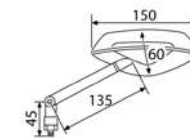

ADAPTABLE
Available adapters for handlebar and fairing fitting.