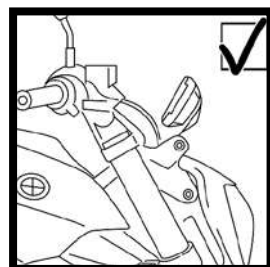

WINDSHIELDS SPECIFIC FOR NON-ROUND HEADLIGHTS

HI-TECH PARTS | TYPE OF WINDSHIELD:

MODEL	YEAR	TYPE	REF.	DIMENSIONS (Height x Width)	HEIGHT (MM) Compared to OEM	R T G V A N W H F C
APRILIA						
DORSODURO 750	08' - 16'	TOURING	4947	330 x 395		(*)
DORSODURO 900	17' - 19'	TOURING	4947	330 x 395		(*)
DORSODURO 1200	11' - 16'	TOURING	4947	330 x 395		(*)
SHIVER 750	07' - 09'	SPORT	4674	330 x 345		(*) (*)
SHIVER 900	17' - 19'	SPORT	4674	330 x 345		(*) (*)
BENELLI						
502C	19'	SPORT	3690	260 x 240		(*)
LEONCINO 500	16' - 19'	SPORT	9747	295 x 258	+110	(*)
LEONCINO TRAIL	17' - 19'	SPORT	9747	295 x 258	+110	(*)
BMW						
F800 R	09' - 14'	SPORT	5051 (-)	330 x 310		(*)
F800 R	15' - 19'	SPORT	7650	310 x 240	+140	(*)
F800 R	15' - 19'	TOURING	8187	430 x 350	+265	(*)
G310 R	16' - 19'	SPORT	8920	305 x 275	+160	(*)
K1300 R	09' - 16'	SPORT	4940	390 x 425	+60	(*)
R1200 R	06' - 14'	SPORT	6488	350 x 320	+130	(*)
R1200 R	15' - 18'	SPORT (1)	7651	365 x 300	+95	(*)
R1200 R	15' - 18'	SPORT (2)	8168	370 x 295	+95	(*)
R1200 R	15' - 18'	TOURING (2)	8110	530 x 360	+250	(*)
R1200 R	15' - 18'	TOURING (1)	8165	525 x 360	+250	(*)
R1250 R	19'	SPORT (1)	3623	335 x 300		(*)
R1250 R	19'	SPORT (2)	3624	335 x 300		(*)
R1250 R	19'	TOURING (2)	3625	350 x 455		(*)
R1250 R	19'	TOURING (1)	3626	350 x 455		(*)

REF. 7013