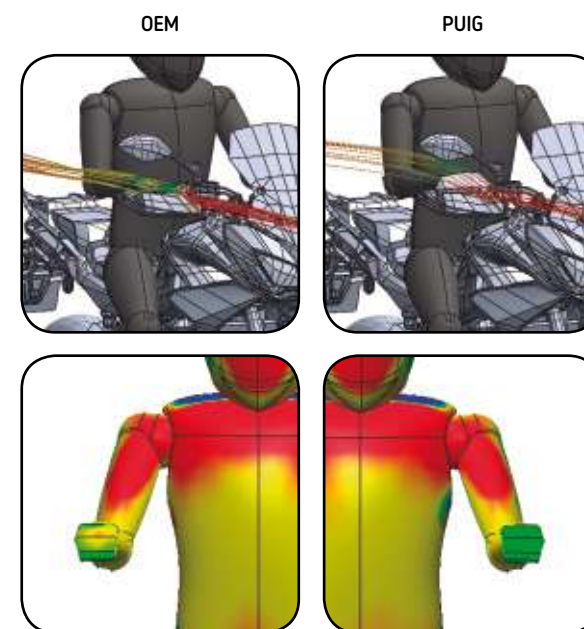

EXTENSION MOTORCYCLE HANDGUARDS

HI-TECH PARTS | TECHNICAL SECTION

The Puig handguard extension is a product destined to the client that looks for maximum protection or that suffers from the impact of the wind on his arms and shoulders.

These small and discrete parts have been specially designed through a comprehensive aerodynamic study to redirect air flow, water or small impacts to your upper arms and thus offering the best riding comfort.

FOR SPECIFIC MODELS SEE PAGE 266.

H Smoke F Dark Smoke W Transparent T Orange