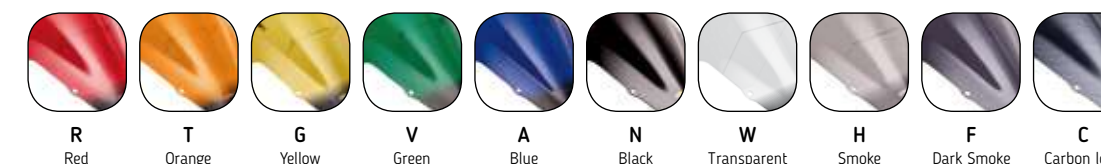

ANODIZED ALUMINIUM SCREWS AVAILABLE SEE PAGE 42.

(*) Check price with your distributor.
(-) Adjustable in width and height.
(Z) Z-RACING design. For more information see our website.
(R) R-RACER design. For more information see our website.
(S) M.E.M. Mechanism Elevator Manual for screens. Form more information see our website.
CARBON LOOK: Racing screen available only.
NOTE COLORS: F and N colors delivered without silk print.
IMPORTANT: Indicate code color after part#. Example 0973A