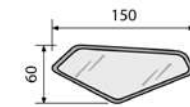

REARVIEW MIRROR HI-TECH II

HI-TECH PARTS | TECHNICAL SECTION

NOT HOMOLOGATED