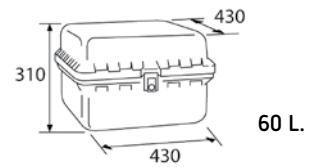

TOP BOXES

HI-TECH PARTS

// MAXI BOX WITH LOCK

MODEL	REF.	MATERIAL	R	N	B
UNIVERSAL	0468	POLYPROPYLENE	(*)		
TRAY KIT (OPTIONAL)	1886N	ABS	(*)		
REPLACEMENT LOCK	7548N		(*)		
METALLIC BASE	9329N		(*)		
SQUARE HINGE	9851N		(*)		

// MAXI BOX WITH LOCK WITHOUT KEY

MODEL	REF.	MATERIAL	R	N	B
UNIVERSAL	1126	POLYPROPYLENE	(*)		
TRAY KIT (OPTIONAL)	1886N	ABS	(*)		
SPARE LOCK	3601N		(*)		
METALLIC BASE	9329N		(*)		
SQUARE HINGE	9851N		(*)		

60 L.

90 L.

// BIG BOX

MODEL	REF.	MATERIAL	R	N	B
UNIVERSAL 60L.	0390	POLYPROPYLENE	(*)		
UNIVERSAL 90L.	0713	POLYPROPYLENE	(*)		
SPARE LOCK	7548N		(*)		
SPARE SIDE LOCK	3192N		(*)		

// MAXI BOX WITH LOCK WITHOUT KEY

MODEL	REF.	MATERIAL	R	N	B
UNIVERSAL WITH HANDLE	1126	POLYPROPYLENE	(*)		
UNIVERSAL WITH KEY	0468	POLYPROPYLENE	(*)		
SPARE HANDLER	3601N		(*)		
SPARE LOCK	7548N		(*)		
METALLIC BASE	9329N		(*)		
SQUARE HINGE	9851N		(*)		

BOX COVERS

HI-TECH PARTS

// TERMIC BAG

MODEL	REF.	R
TERMIC BAG 45 x 45 x 24 cm.	9250	(*)

// ISOTHERMIC BAG

MODEL	REF.	R
ISOTHERMIC BAG 45 x 45 x 20 cm.	9251	(*)

R
Red

(*) Check price with your distributor.
IMPORTANT: Indicate code color after part#. Example 0973A