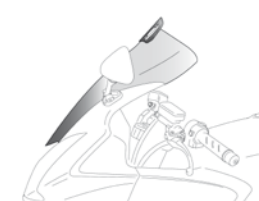

Designed exclusively for each naked bike model.

TOURING

Its superior height improves protection and rider comfort.

TOURING SCREEN WITH BOLT-ON VISOR

The multi-adjustable visor incorporated allows to vary the effect of air on the rider.