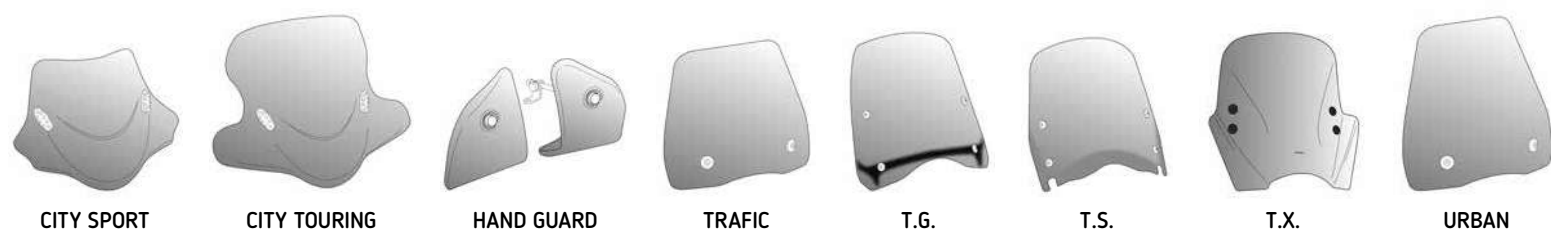

WINDSHIELD FOR SCOOTERS

HI-TECH PARTS | TYPE OF WINDSHIELD:

MODEL	YEAR	TYPE OF WINDSHIELD	REFERENCE	H	W
AGILITY RS 50		HAND GUARD	6855W		(*)
AGILITY RS 125		CITY TOURING	6027H	(*)	
AGILITY RS 125		HAND GUARD	6855W		(*)
DJS50	11' - 18'	CITY TOURING	6027H	(*)	
DJS50	11' - 18'	HAND GUARD	6855W		(*)
DJS125	11' - 18'	CITY TOURING	6027H	(*)	
DJS125	11' - 18'	HAND GUARD	6855W		(*)
G5	09' - 10'	CITY TOURING	5520H	(*)	
G5	09' - 10'	T.G.	5259W		(*)
G5	09' - 10'	HAND GUARD	6855W		(*)
FILLY 125	18' - 19'	TRAFIC	9501	(*)	(*)
FILLY 125	18' - 19'	URBAN	9502	(*)	(*)
FILLY 125	18' - 19'	T.S.	9769W		(*)
FILLY 125	18' - 19'	HAND GUARD	6855W		(*)
LIKE 50	09' - 16'	TRAFIC	5670	(*)	(*)
LIKE 50	09' - 16'	URBAN	8461	(*)	(*)
LIKE 50	09' - 16'	T.S.	6809W		(*)
LIKE 50	09' - 16'	HAND GUARD	6855W		(*)
LIKE 50	17' - 19'	TRAFIC	9838	(*)	(*)
LIKE 50	17' - 19'	URBAN	9839	(*)	(*)
LIKE 50	17' - 19'	T.S.	9840W		(*)
LIKE 50	17' - 19'	HAND GUARD	6855W		(*)
LIKE 125	09' - 16'	TRAFIC	5670	(*)	(*)
LIKE 125	09' - 16'	URBAN	8461	(*)	(*)
LIKE 125	09' - 16'	T.S.	6809W		(*)
LIKE 125	09' - 16'	HAND GUARD	6855W		(*)
LIKE 125	17' - 19'	TRAFIC	9838	(*)	(*)
LIKE 125	17' - 19'	URBAN	9839	(*)	(*)
LIKE 125	17' - 19'	T.S.	9840W		(*)
LIKE 125	17' - 19'	HAND GUARD	6855W		(*)
LIKE 200i	09' - 16'	TRAFIC	5670	(*)	(*)
LIKE 200i	09' - 16'	URBAN	8461	(*)	(*)
LIKE 200i	09' - 16'	T.S.	6809W		(*)
LIKE 200i	09' - 16'	HAND GUARD	6855W		(*)
MILER 125	17' - 19'	TRAFIC	9501	(*)	(*)
MILER 125	17' - 19'	URBAN	9502	(*)	(*)
MILER 125	17' - 19'	T.S.	9503W		(*)
MILER 125	17' - 19'	HAND GUARD	6855W		(*)
PEOPLE GT125i	10' - 19'	TRAFIC	6870	(*)	(*)
PEOPLE GT125i	10' - 19'	URBAN	8462	(*)	(*)
PEOPLE GT125i	10' - 19'	T.S.	6848W		(*)