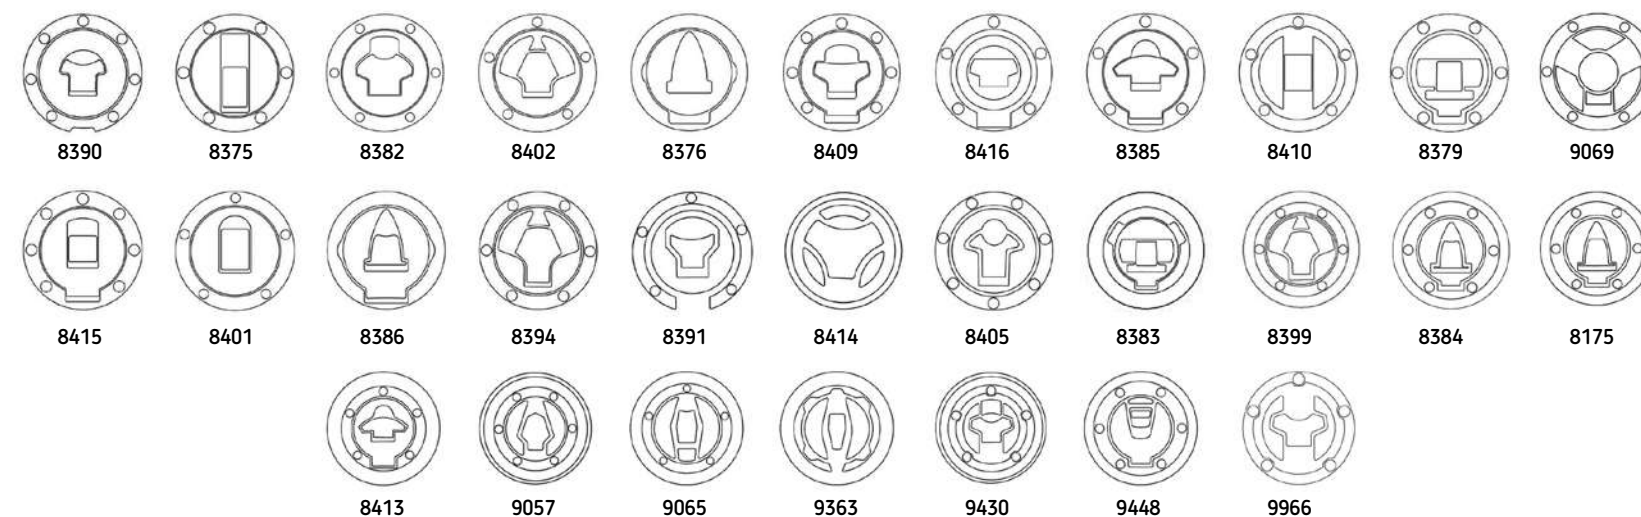

MODEL	YEAR	REFERENCE	Ⓒ
790 DUKE	18' - 19'	8405	(*)
1050 ADVENTURE	15' - 16'	8175	(*)
1190 ADVENTURE/R	13' - 16'	8175	(*)
1090 ADVENTURE/R	17' - 19'	8175	(*)
1290 SUPERDUKE R	17' - 19'	9448	(*)
1290 SUPER ADVENTURE	15' - 16'	8175	(*)
1290 SUPER ADVENTURE R	17' - 19'	9448	(*)
1290 SUPER ADVENTURE S	17' - 19'	9448	(*)
1290 SUPER ADVENTURE T	17'	9448	(*)
1290 SUPERDUKE GT	16' - 17'	8175	(*)
RC125/RC390	14' - 19'	8405	(*)
SUZUKI			
DL250 V-STROM	17' - 19'	8410	(*)
DL650 V-STROM	17' - 19'	9430	(*)
DL650XT V-STROM	17' - 19'	9430	(*)
DL1000 V-STROM	17' - 19'	9430	(*)
DL1000XT V-STROM	17' - 19'	9430	(*)
GSX-S125	17' - 19'	9966	(*)
GSX-S750	17' - 19'	9430	(*)
GSX-S1000	15' - 16'	8410	(*)
GSX-S1000F	15' - 16'	8410	(*)
GSX-R125	17' - 19'	9610	(*)
GSX-R250	17' - 19'	8410	(*)
GSX-R1000	15' - 16'	8410	(*)
GSX-R1000/R	17' - 19'	9430	(*)
INAZUMA F	15' - 16'	8410	(*)
KATANA	19'	9430	(*)
SV650	16'	8410	(*)
SV650X	18' - 19'	9430	(*)

MODEL	YEAR	REFERENCE	Ⓒ
ALL	96' - 02'	8409	(*)
ALL	03' - 19'	8410	(*)
TRIUMPH			
SPEED TRIPLE/R	16' - 19'	9069	(*)
STREET TRIPLE/R/S/RS	17' - 19'	9069	(*)
TIGER EXPLORER XC/XR/XRX/XRT/XCX/XCA	16' - 19'	9069	(*)
ALL		8375	(*)
YAMAHA			
MT-125	15' - 19'	8414	(*)
MT-10	16' - 19'	8416	(*)
MT-07	14' - 19'	8416	(*)
MT-09	17' - 19'	8416	(*)
MT-09 SP	18' - 19'	8416	(*)
XSR700	16' - 19'	8416	(*)
XSR900	16' - 19'	8416	(*)
YZF-R125	14' - 18'	8414	(*)
YZF-R1	15' - 16'	8416	(*)
YZF-R3	15' - 19'	8413	(*)
YZF-R6	17' - 19'	8416	(*)
ALL	UNTIL 99'	8415	(*)
ALL	00' - 19'	8416	(*)

IMPORTANT: We recommend verify the design of the cap with the above diagrams when ordering