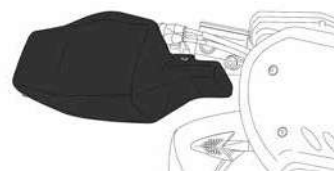

MOTORCYCLE HANDGUARDS