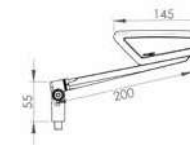

ADAPTABLE
Available adapters for
handlebar and fairing
fitting.