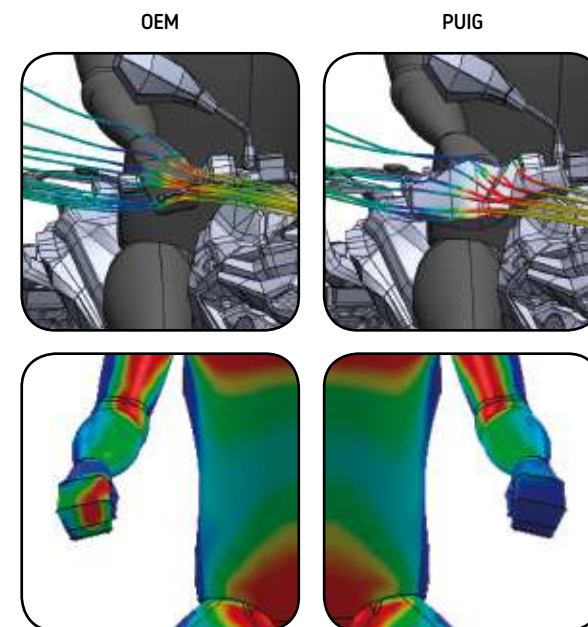

MAXISCOOTER HANDGUARDS

HI-TECH PARTS | TECHNICAL SECTION

Puig offers a line of handguards for Scooters and Maxiscooters. They are fabricated in very durable material, they are light and made with soft and discrete lines that will match your motorcycle perfectly.

Designed with the best aerodynamic software to protect your hands and arms from the rain, air and possible small impacts from small rocks or insects.

Available in three shades, smoke, dark smoke and transparent.

FOR SPECIFIC MODELS SEE PAGE 266.