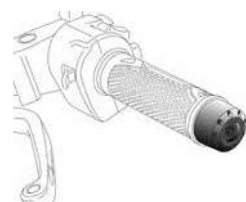

BAR ENDS

HI-TECH PARTS | BAR ENDS MODEL:

SHORT

MODEL	YEAR	BAR ENDS MODEL	REFERENCE	R	O	A	T	N	P	V	C	
X-MAX 125	18' - 19'	LONG	8496									(*)
X-MAX 125	18' - 19'	SHORT	8504									(*)
X-MAX 125	18' - 19'	SHORT WITH RINGS	8505									(*)
X-MAX 125	18' - 19'	THRUSTER	9417+9420									(*)
X-MAX 400	13' - 17'	LONG	6890									(*)
X-MAX 400	13' - 17'	SHORT	6891									(*)
X-MAX 400	13' - 17'	SHORT WITH RINGS	8170									(*)
X-MAX 400	13' - 17'	THRUSTER	9416+9420									(*)
X-MAX 400	18' - 19'	LONG	8496									(*)
X-MAX 400	18' - 19'	SHORT	8504									(*)
X-MAX 400	18' - 19'	SHORT WITH RINGS	8505									(*)
X-MAX 400	18' - 19'	THRUSTER	9417+9420									(*)
X-MAX 300	17' - 19'	LONG	8496									(*)
X-MAX 300	17' - 19'	SHORT	8504									(*)
X-MAX 300	17' - 19'	SHORT WITH RINGS	8505									(*)
X-MAX 300	17' - 19'	THRUSTER	9417+9420									(*)
XSR700	16' - 19'	LONG	6890									(*)
XSR700	16' - 19'	SHORT	6891									(*)
XSR700	16' - 19'	SHORT WITH RINGS	8170									(*)
XSR700	16' - 19'	THRUSTER	9416+9420									(*)
XSR700 XTRIBUTE	19'	LONG	6890									(*)
XSR700 XTRIBUTE	19'	SHORT	6891									(*)
XSR700 XTRIBUTE	19'	SHORT WITH RINGS	8170									(*)
XSR700 XTRIBUTE	19'	THRUSTER	9416+9420									(*)
XSR900	16' - 19'	LONG	6890									(*)
XSR900	16' - 19'	SHORT	6891									(*)
XSR900	16' - 19'	SHORT WITH RINGS	8170									(*)
XSR900	16' - 19'	THRUSTER	9416+9420									(*)
YZF 600 R THUNDERCAT	96' - 02'	LONG	6890									(*)
YZF 600 R THUNDERCAT	96' - 02'	SHORT	6891									(*)
YZF 600 R THUNDERCAT	96' - 02'	SHORT WITH RINGS	8170									(*)
YZF 600 R THUNDERCAT	96' - 02'	THRUSTER	9416+9420									(*)
YZF 1000 R THUNDERACE	96' - 03'	LONG	6890									(*)
YZF 1000 R THUNDERACE	96' - 03'	SHORT	6891									(*)
YZF 1000 R THUNDERACE	96' - 03'	SHORT WITH RINGS	8170									(*)
YZF 1000 R THUNDERACE	96' - 03'	THRUSTER	9416+9420									(*)
YZF-R125	08' - 13'	LONG	6890									(*)
YZF-R125	08' - 13'	SHORT	6891									(*)
YZF-R125	08' - 13'	SHORT WITH RINGS	8170									(*)
YZF-R125	08' - 13'	THRUSTER	9416+9420									(*)
YZF-R125	14' - 18'	LONG	7581									(*)