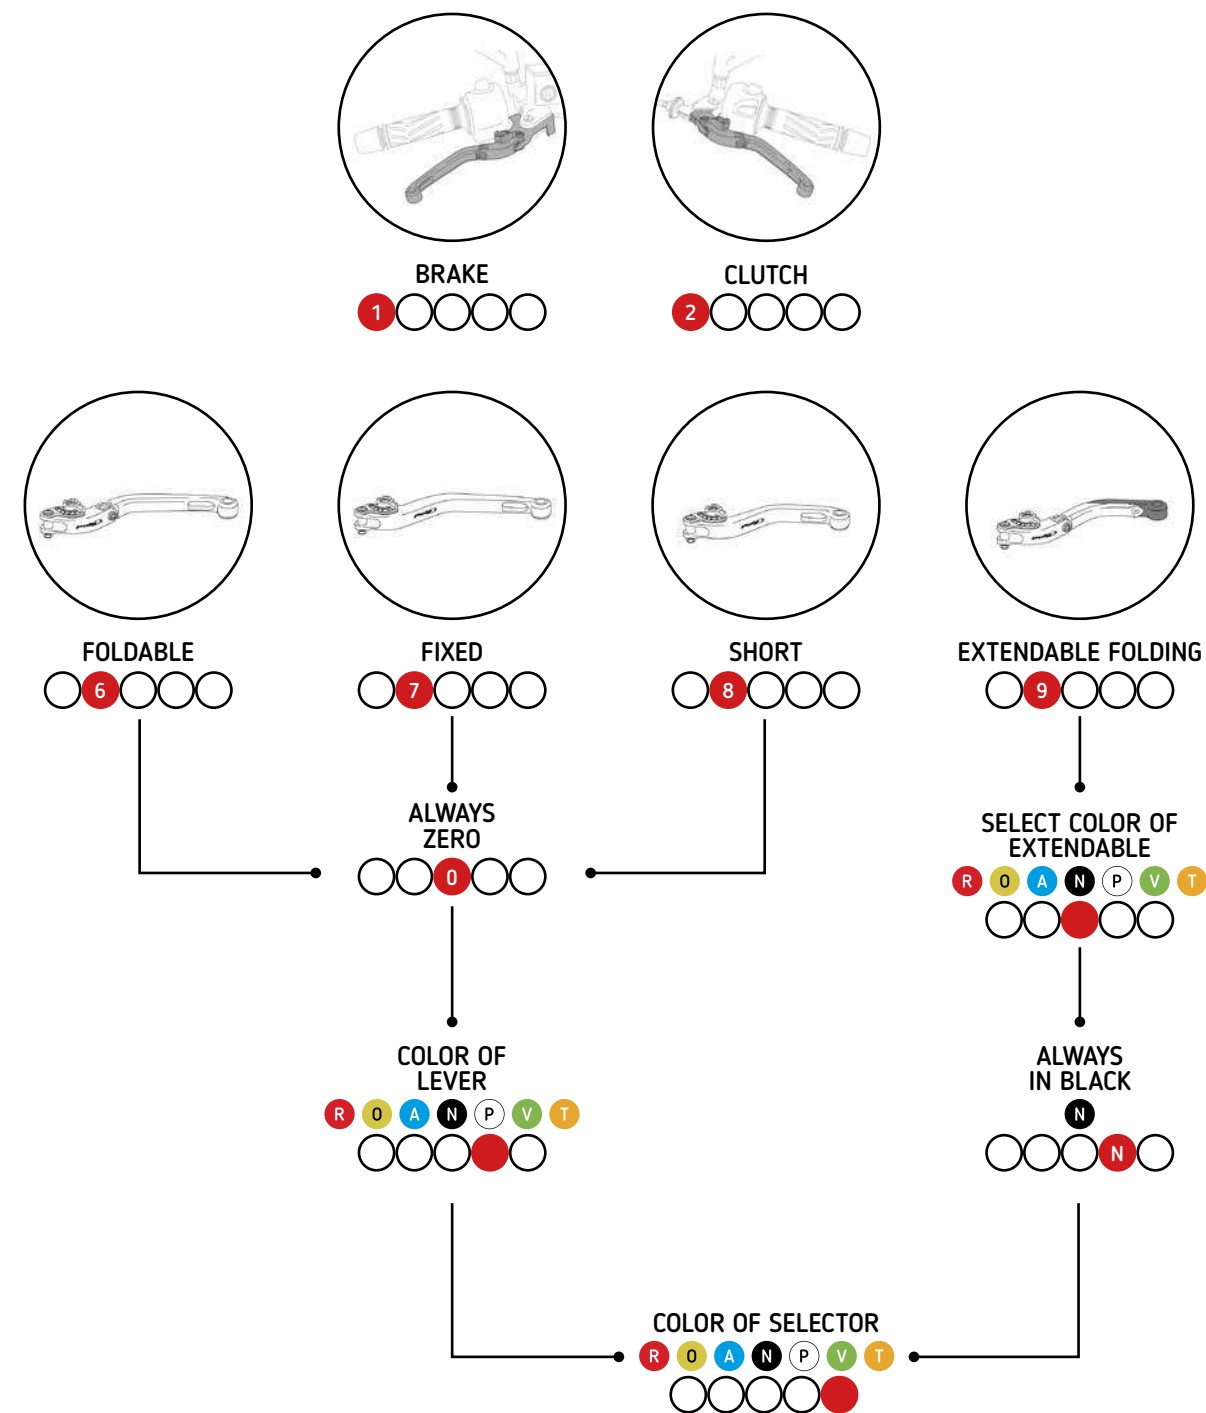

LEVERS 2.0

HI-TECH PARTS

5 STEPS TO FIND THE PART# FOR YOUR LEVERS 2.0

1 SELECT TYPE OF LEVER

2 SELECT MODEL OF LEVER 3.0

3 SELECT COLOR OF EXTENDABLE

4 SELECT COLOR OF LEVER

5 SELECT COLOR OF SELECTOR