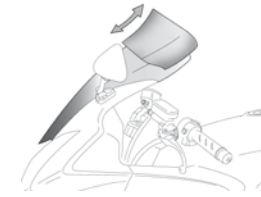

TOURING UP&DOWN

It allows the windscreen to be regulated in various predetermined positions.