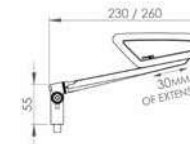

ADJUSTABLE
Inclination, adjustment,
and extension of the
mirror.