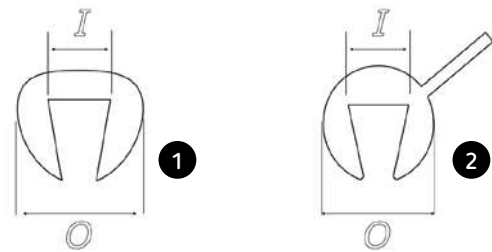

// TRIM-ENDING

O x I	COLOR	REF.	ROLL	N	H	W
6,2 x 3,6 (1)	TRANSPARENT	4303W	200 mts.	(*)		
6,2 x 3,6 (2)	SMOKE	4748H	200 mts.	(*)		
8 x 5 (1)	BLACK	5589N	50 mts.	(*)		
3 x 1,5 (1)	BLACK	5590N	50 mts.	(*)		
6 x 3 (1)	BLACK WITH ADHESIVE	0088N	25 mts.	(*)