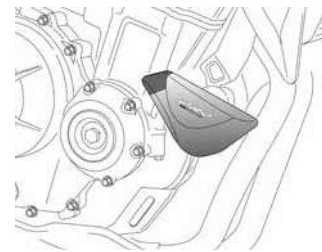

FRAME SLIDER PRO

MODEL	YEAR	TYPE OF FRAME SLIDER	REFERENCE	N
SCRAMBLER CLASSIC	15' - 19'	VINTAGE	8150	(*)
SCRAMBLER URBAN ENDURO	15' - 16'	VINTAGE	8150	(*)
SCRAMBLER FULL THROTTLE	15' - 19'	VINTAGE	8150	(*)
SCRAMBLER SIXTY2	16' - 19'	VINTAGE	8150	(*)
SCRAMBLER FLAT TRACK PRO	16'	VINTAGE	8150	(*)
SCRAMBLER DESERT SLED	17' - 19'	VINTAGE	8150	(*)
SCRAMBLER CAFE RACER	17' - 19'	VINTAGE	8150	(*)
SCRAMBLER 1100	18' - 19'	VINTAGE	8150	(*)
SCRAMBLER 1100 SPORT	18' - 19'	VINTAGE	8150	(*)
SCRAMBLER 1100 SPECIAL	18' - 19'	VINTAGE	8150	(*)
HONDA				
CB125F	15' - 19'	R12	7931	(*)
CB125R NEO SPORTS CAFE	18' - 19'	R12	9654	(*)
CB300F	15' - 19'	R12	7932	(*)
CB300R NEO SPORTS CAFE	18' - 19'	R12	9757	(*)
CB500F	13' - 19'	PRO	6468	(*)
CB500F	13' - 19'	R19	6560	(*)
CB500X	13' - 19'	PRO	6468	(*)
CB500X	13' - 19'	R12	6560	(*)
CB600F HORNET	98' - 06'	R12	1851	(*)
CB600F HORNET	07' - 15'	R12	4423	(*)
CB650F	14' - 16'	R12	7057	(*)
CB650F	14' - 16'	PRO	7070	(*)
CB650F	17' - 19'	R12	9443	(*)
CB650F	17' - 19'	PRO	7070	(*)
CB650R NEO SPORTS CAFÉ	19'	R12	9443	(*)
CB650R NEO SPORTS CAFÉ	19'	PRO	7070	(*)
CBR650F	08' - 16'	PRO	5283	(*)
CB1000R	08' - 16'	R12	4704	(*)
CB1000R NEO SPORTS CAFE	18' - 19'	R12	9753	(*)
CB1000R NEO SPORTS CAFE	18' - 19'	PRO	9754	(*)
CBF600	04' - 07'	R12	1853	(*)

MODEL	YEAR	TYPE OF FRAME SLIDER	REFERENCE	N
CBF600/S	08' - 14'	PRO	5285	(*)
CBF600/S	08' - 14'	R12	4423	(*)
CBR600F	99' - 07'	R12	1856	(*)
CBR650F	14' - 16'	R19	7056	(*)
CBR650F	17' - 19'	R19	7056	(*)
CBR500R	13' - 15'	PRO	6469	(*)
CBR500R	13' - 15'	R12	6559	(*)
CBR500R	16' - 18'	PRO	8575	(*)
CBR500R	16' - 18'	R12	8576	(*)
CBR500R	19'	PRO	3599	(*)
CBR500R	19'	R12	3598	(*)
CBR500R	19'	R19	7056	(*)
CBR600RR	03' - 06'	R12 (-)	1857	(*)
CBR600RR	07' - 08'	R12	4424	(*)
CBR600RR	13' - 15'	R12 (-)	6558	(*)
CBR650R	19'	R12	7056	(*)
CBR1000RR FIREBLADE	04' - 05'	R12 (-)	1970	(*)
CBR1000RR FIREBLADE	06' - 07'	R12	4062	(*)
CROSSRUNNER	11' - 14'	R12	5695	(*)
NC700S/X	12' - 13'	PRO	6063	(*)
NC700S/X	12' - 13'	R12	6047	(*)
NC750S/X	14' - 19'	R12	6047	(*)
NC750S/X	14' - 19'	PRO	6063	(*)
VTR1000F FIRE STORM	97' - 07'	R12	3909	(*)
HYOSUNG				
GT650R	06'-12'	R12	6402	(*)
KAWASAKI				
ER-6N	05' - 08'	R12	4069	(*)
ER-6N	09' - 11'	R19	4964	(*)
ER-6N	12' - 16'	PRO	6067	(*)
ER-6N	12' - 16'	R12	6054	(*)
ER-6F	09' - 11'	R12	4965	(*)
ER-6F	12' - 16'	PRO	6068	(*)
ER-6F	12' - 16'	R12	6055	(*)
KLV1000	04' - 05'	R12	1871	(*)
NINJA 125	19'	R12	3538	(*)
NINJA 250R	08' - 12'	R12	5170	(*)
NINJA 300	13' - 17'	R12	6562	(*)
NINJA 400	18' - 19'	R12	9628	(*)
NINJA 650	17' - 19'	R12	9466	(*)
NINJA 650	17' - 19'	PRO	9467	(*)
NINJA H2 SX	18' - 19'	R12	9708	(*)

N
Black

VINTAGE

N
Black

PROT.
R12 / R19

N
Black

PROT. PRO

(*) Check price with your distributor.

IMPORTANT: Indicate code color after part#. Example 0973A