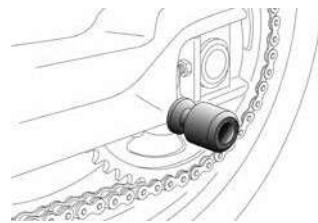

SPOOL SLIDER