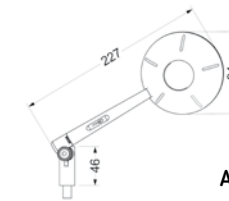

ADJUSTABLE
Inclination and height.