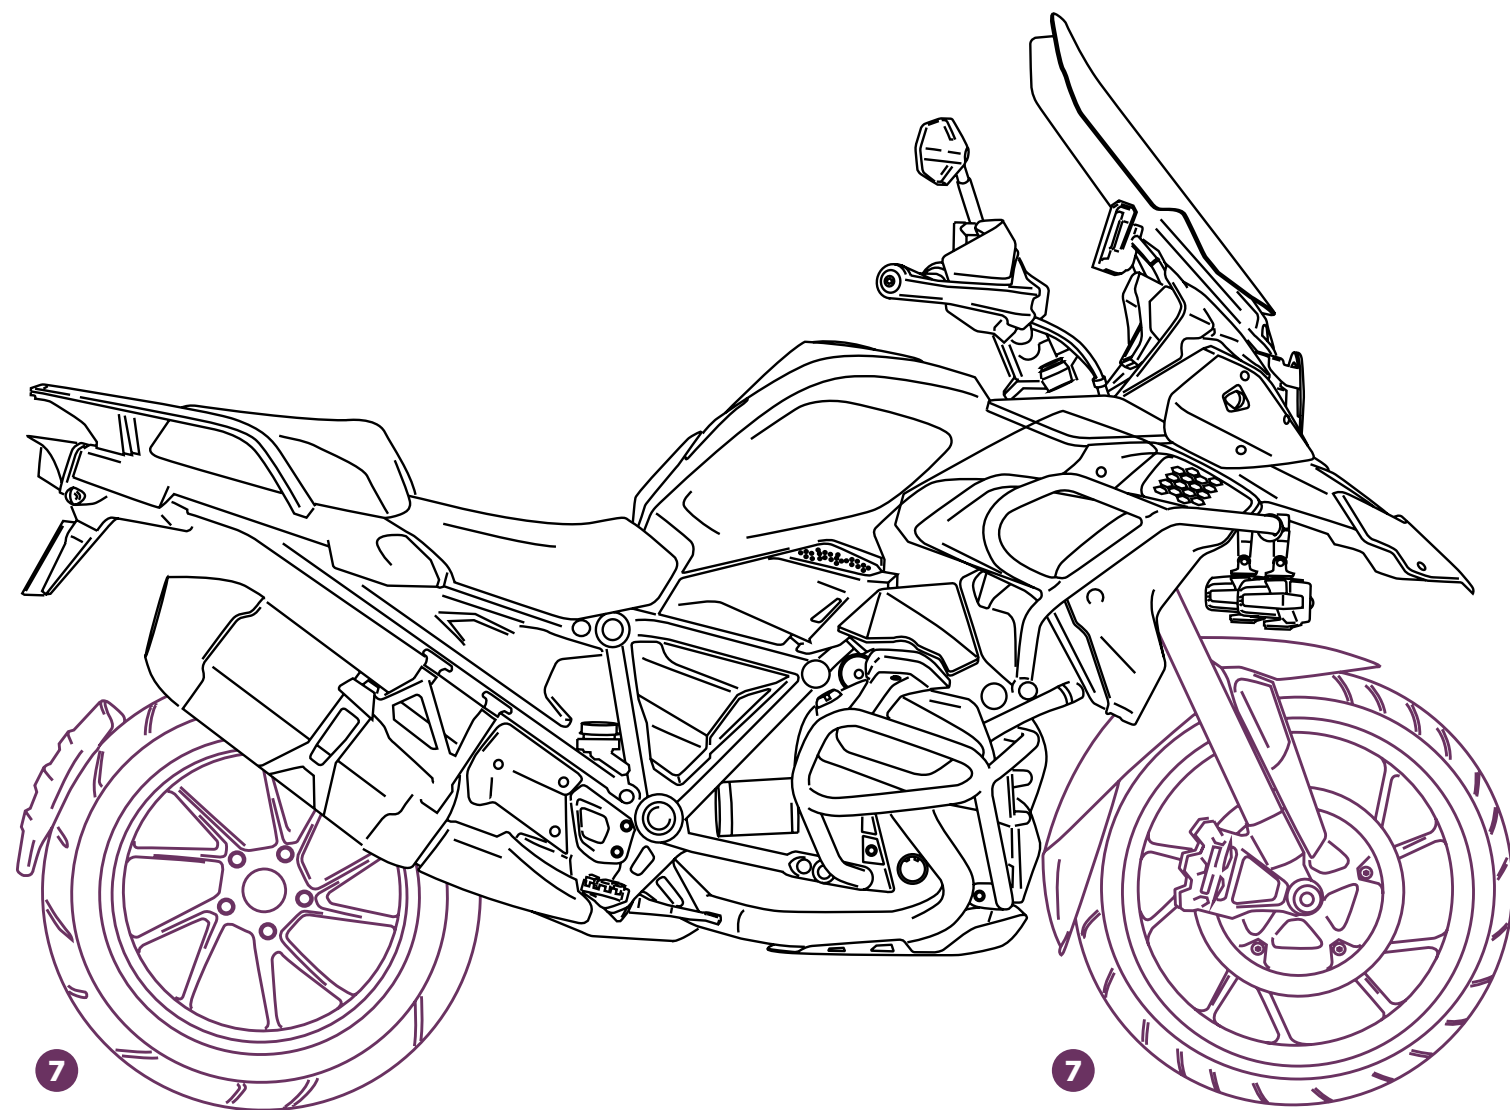

REAR FENDERS	479
REAR FENDER EXTENSION	487
FENDER EXTENSIONS	491
ALUMINIUM FRONT FENDER	493
FRONT FENDER EXTENSION	495
AXLE SLIDERS PHB19	501
AXLE SLIDERS	503
VALVES	514
TENSORS FOR REAR WHEEL BY PAIR	515
ADHESIVE STRIPS	517
ADHESIVE STRIPS PREMIUM	519
SPECIAL RIM STRIPS	521
RIM STRIPS GS	524
SWING ARM PROTECTOR GS	525
ADHESIVE KIT FOR BMW CASES	527
STAND SUPPORTS	529

WHEELS AREA