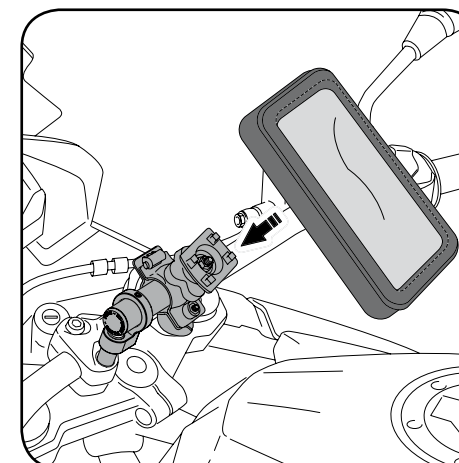

MOBILE SUPPORTS

HI-TECH PARTS | TECHNICAL SECTION

REF. 3570P

// DEVICE HANDLEBAR SUPPORT

Smartphone mount of superior quality, with machined parts in billet aluminium and anodized in silver color. Diameter of the tube is 20mm and 80mm in length which allows the attachment of several products such as GPS, cel phone, etc. It attaches easily and quickly. It is offered with screws in different lengths to adapt it to any motorcycle.

Available for a wide range of models, consult adjustability to the motorcycle model in the web. It requires that you buy the 3534N support. Compatible with Puig Motoplastastic covers for fast application ref. 3530N and 3531N.

MODEL	REF.	P
HANDLEBAR BAR SUPPORT	3570P	(*)

(*) Check price with your distributor.
IMPORTANT: Indicate code color after part#. Example: 0973A.