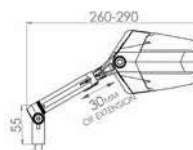

ADJUSTABLE
Inclination, adjustment, and extension of the mirror.