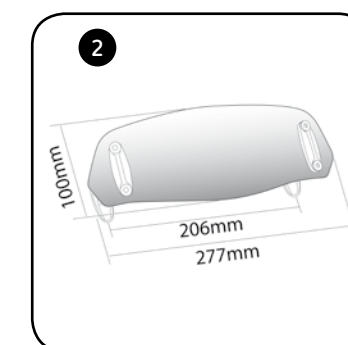

MULTIADJUSTABLE VISORS CLIP-ON

HI-TECH PARTS | TECHNICAL SECTION