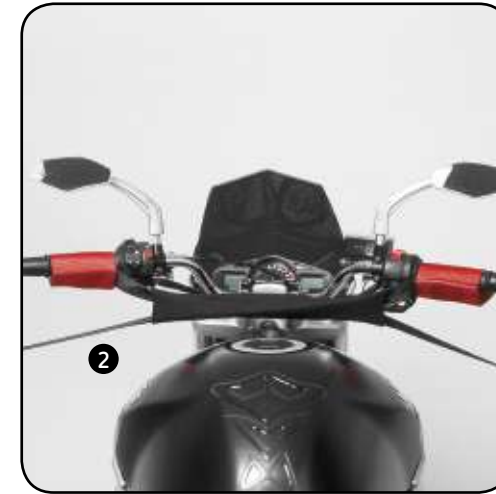

// STRAPS

MODEL	REF.	N
(1) TIE DOWN WITH HOOKS BY PAIR C/BLACK	6274N	(*)
(2) BAR STRAPS BY PAIR C/BLACK	4592N	(*)