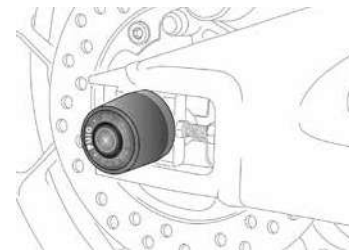

REAR AXLE SLIDER