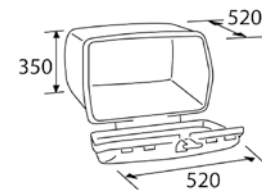

TOP BOXES

HI-TECH PARTS

// MAXI BOX WITH LOCK

MODEL	REF.	MATERIAL	R	N	B
UNIVERSAL	0468	POLYPROPYLENE	(*)		
TRAY KIT (OPTIONAL)	1886N	ABS	(*)		
REPLACEMENT LOCK	7548N		(*)		
METALLIC BASE	9329N		(*)		
SQUARE HINGE	9851N		(*)		

// MAXI BOX WITH LOCK WITHOUT KEY

MODEL	REF.	MATERIAL	R	N	B
UNIVERSAL	1126	POLYPROPYLENE	(*)		
TRAY KIT (OPTIONAL)	1886N	ABS	(*)		
SPARE LOCK	3601N		(*)		
METALLIC BASE	9329N		(*)		
SQUARE HINGE	9851N		(*)