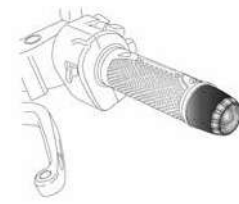

BAR ENDS

HI-TECH PARTS | BAR ENDS MODEL:

THRUSTER