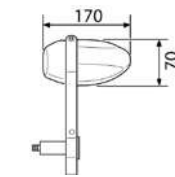

DIMENSIONS