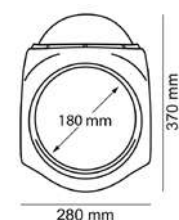

2 FIXATION POINTS