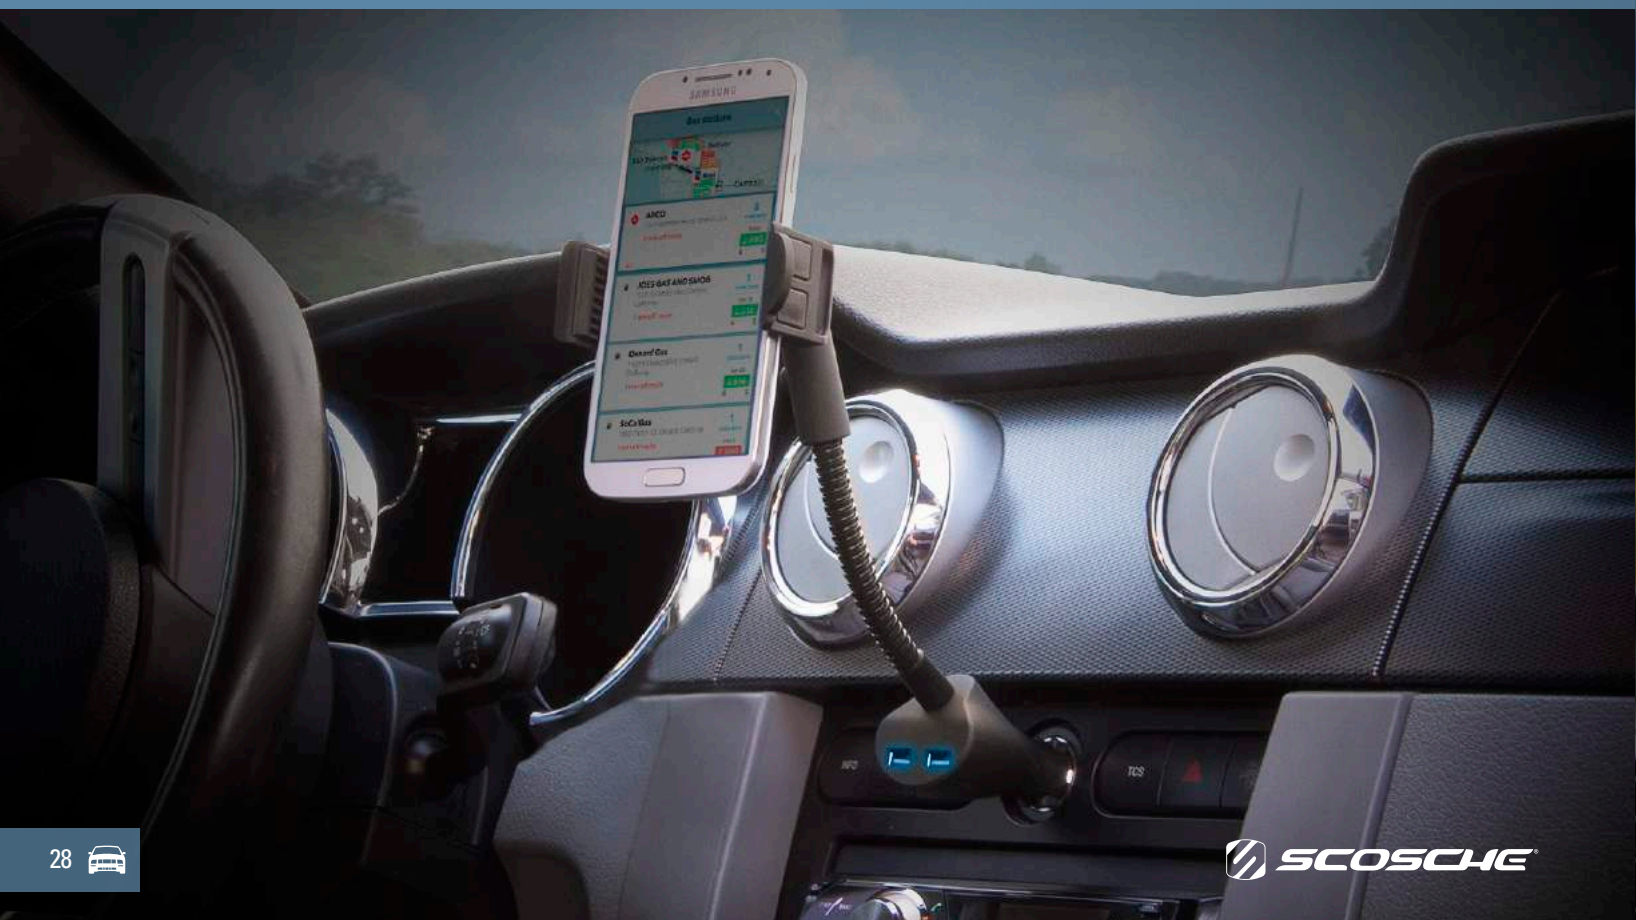

MAGTHD2

- Safely and quickly secure a tablet or smartphone to your dash or window.
- Large XL head contains powerful neodymium magnets that are 100% mobile device safe.
- Flex-neck design means freedom to position device at any number of viewing angles.
- StickGRIP™ material provides a strong hold to any dash or window.
- Permits safe and easy one-handed device use and access to all controls and ports.
- Mount your tablet or other device in portrait, landscape or any angle in between.

 **SCOSCHE**

MAGICMOUNT™ HEADREST
Magnetic Rear Seat Headrest Mount for Tablets and other Devices

MAGTHM2

- Safely and quickly secure a tablet or large smartphone to the back of a headrest.
- Easily detaches and attaches to the back of your vehicle's headrest.
- Large XL head contains powerful neodymium magnets that are 100% mobile device safe.
- Watch movies, shows and more from the backseat.
- Mount device in portrait, landscape or any angle in between.
- Cradle-free, open design allows for complete access to all connections and controls.

POWERMOUNT

Universal Smartphone Flex-Neck Power Socket Mount with Dual USB Charging Ports

IH12V – DUAL PORT 12 WATT
H12VFXM – SINGLE PORT 7.5 WATT

- Safely and quickly mount a mobile device via vehicle's power outlet.
- Permits both mounting and charging of mobile devices.
- Flex-neck design and 360 degree swiveling head provide freedom to position device at virtually unlimited viewing angles.
- USB port(s) to quickly charge mobile devices.
- Permits safe and easy one-handed device use and access to all controls and ports.

VENTMOUNT

Universal Vent Mount for Mobile Devices

HVM2

- Safely and quickly mount a mobile device onto vehicle's vent. Simply slide the mount onto a vent slats and you're good to go.
- Permits safe and easy one-handed device use and access to all controls and ports.
- Cradle arms extend up to 3.5 to accommodate a variety of smartphones and other devices.