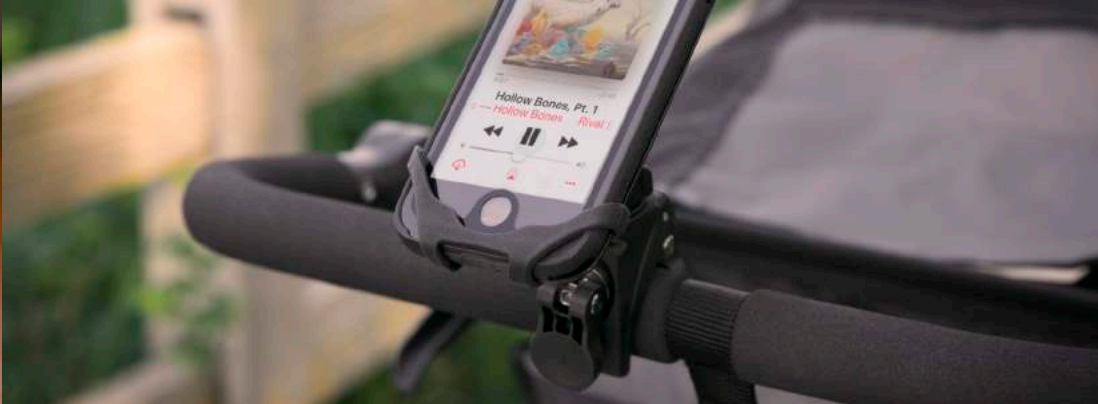

32-49

HOME,
OFFICE,
GARAGE