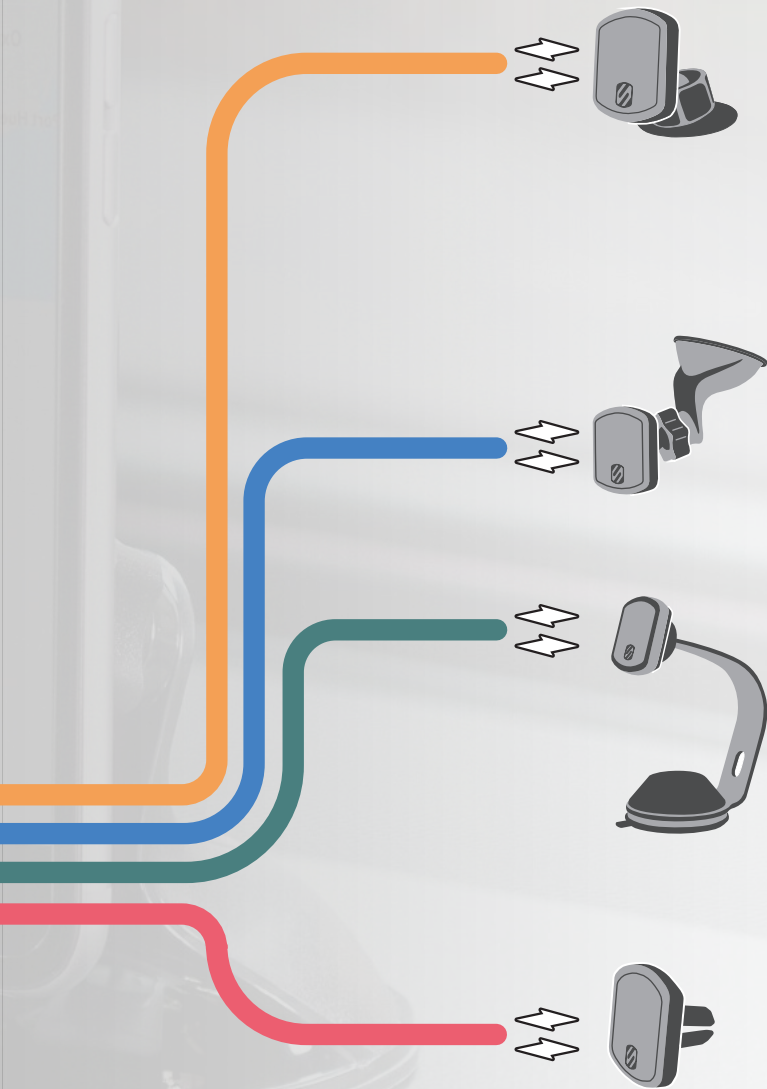

How it Works:

Install MagicPlate™ onto your device ...

Directly to Your Device or Between Your Case and Phone.

Works with      

*Source: The NPD group/retail tracking service, units and dollars, 2017, total mounting kits.