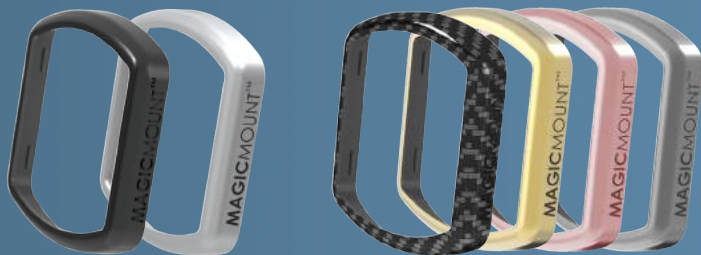

MAGICMOUNT™ PRO

Magnetic Mount for Mobile Devices

#1
MOUNT
BRAND

The award-winning MagicMount system has turned PRO. With MagicMount PRO, you get all the same great features and functionality that MagicMount is famous plus greater magnetic holding power combined with a fashion aesthetic via stylish interchangeable trim rings in various colors and patterns.

MAGICMOUNT™ PRO WINDOW/DASH
Low Profile Magnetic Window / Dash Mount with Interchangeable Trims

MPWDA

- Safely and quickly secure a mobile device to your dash or window.
- StickGrip™ material provides a strong hold to any dash, window, or textured flat surface.
- Mount device in portrait, landscape or any angle in between.
- 4-Axis adjustable head with enhanced soft touch rubber lock-nut for secure positioning and optimal viewing.
- Customize the look of the mount with 2 interchangeable trim rings (Black and Silver)*