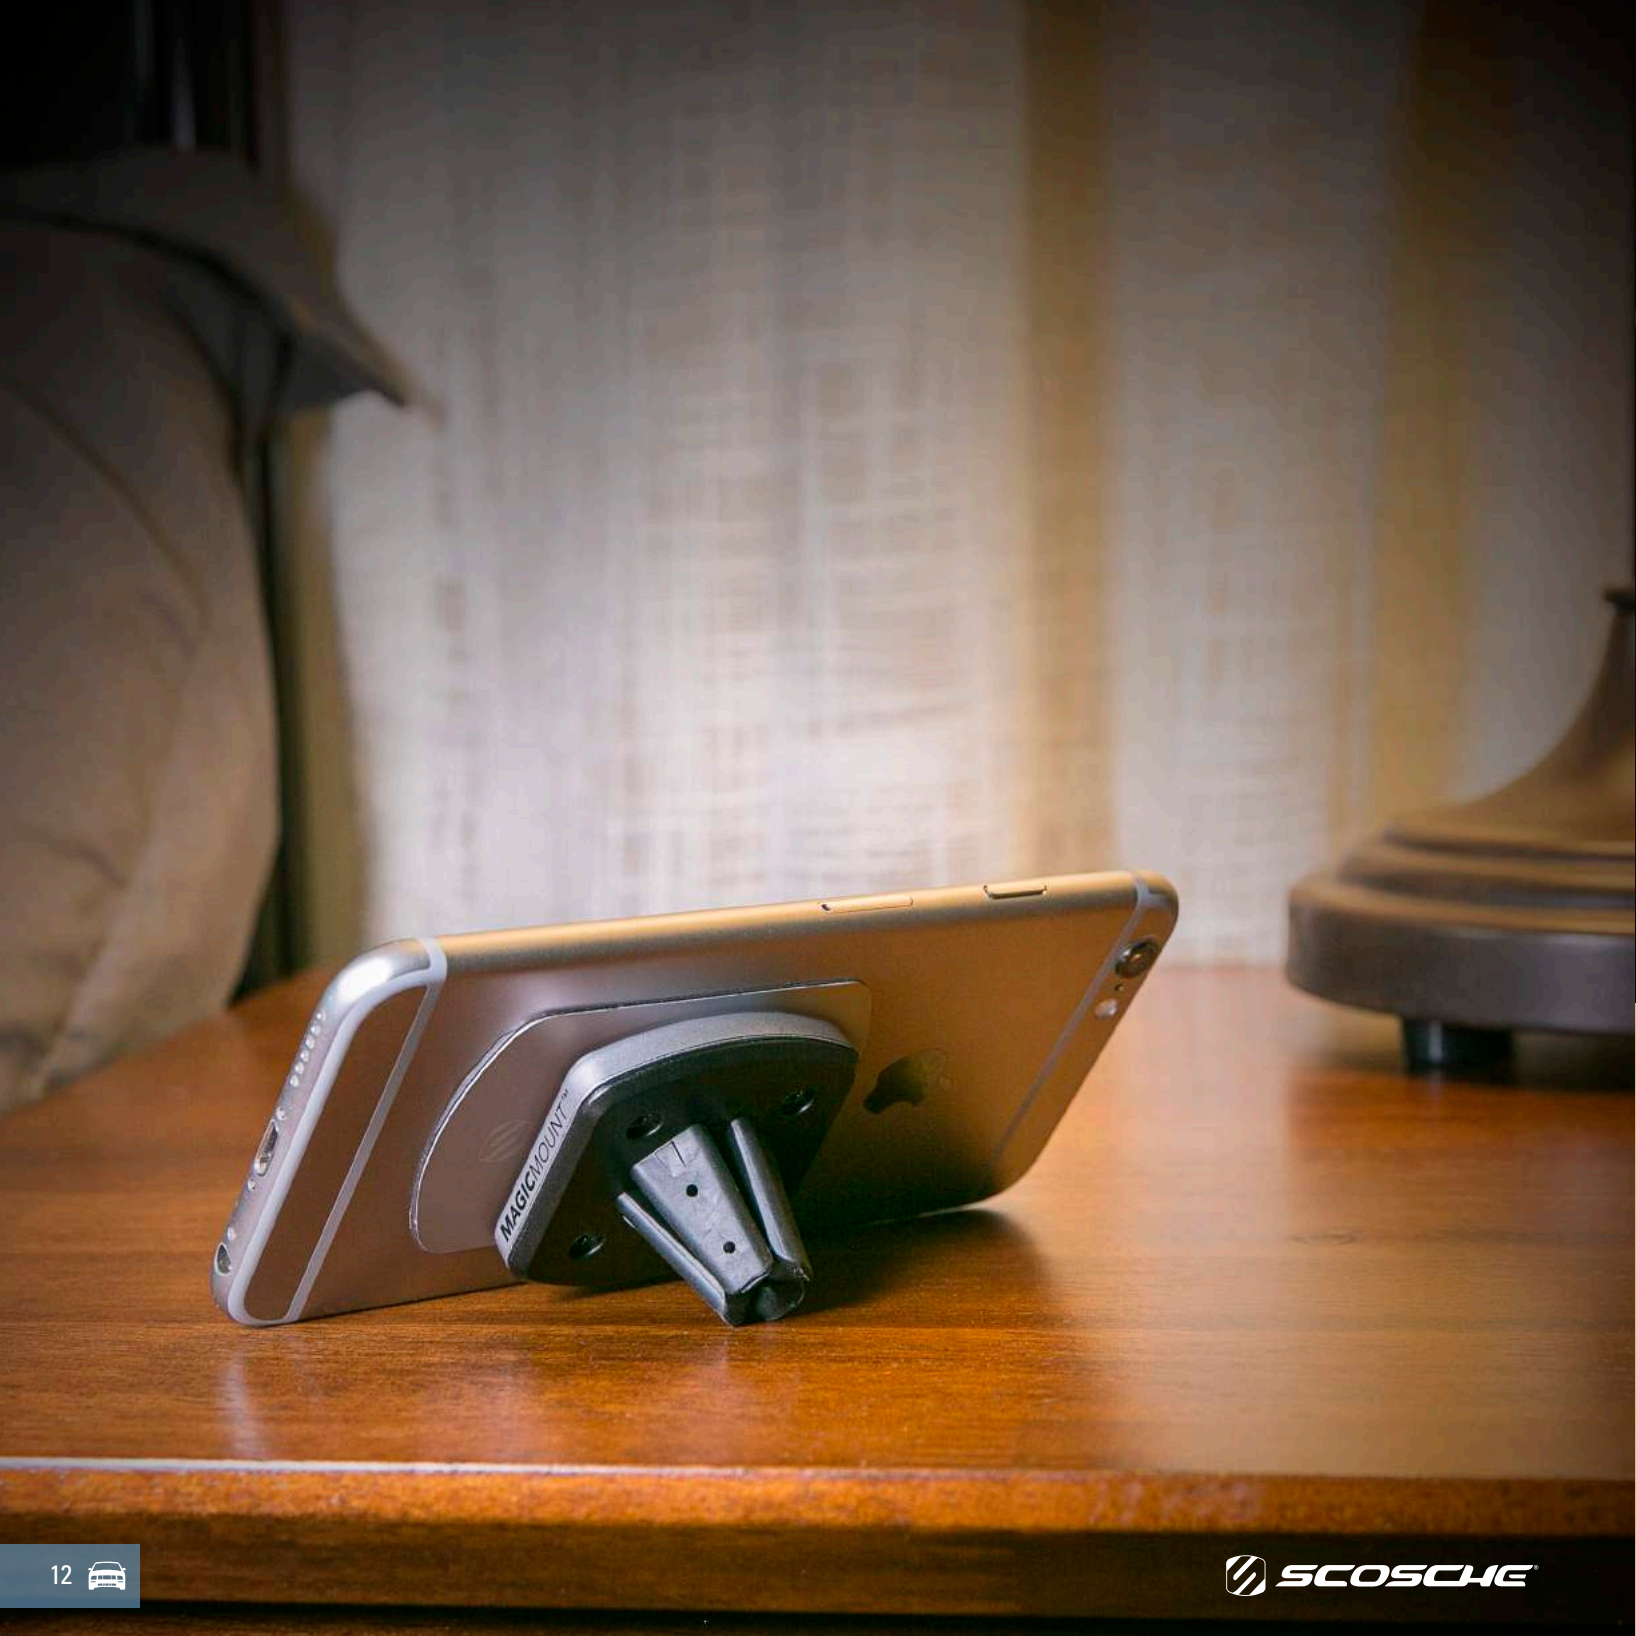

MAGICMOUNT™ PRO

Magnetic Mount for Mobile Devices

#1
MOUNT
BRAND

The award-winning MagicMount system has turned PRO. With MagicMount PRO, you get all the same great features and functionality that MagicMount is famous plus greater magnetic holding power combined with a fashion aesthetic via stylish interchangeable trim rings in various colors and patterns.

MAGICMOUNT™ PRO WINDOW/DASH
Low Profile Magnetic Window / Dash Mount with Interchangeable Trims

MPWDA

- Safely and quickly secure a mobile device to your dash or window.
- StickGrip™ material provides a strong hold to any dash, window, or textured flat surface.
- Mount device in portrait, landscape or any angle in between.
- 4-Axis adjustable head with enhanced soft touch rubber lock-nut for secure positioning and optimal viewing.
- Customize the look of the mount with 2 interchangeable trim rings (Black and Silver)*

* Additional colors and patterns available for purchase

MAGICMOUNT™

MAGICMOUNT™ PRO VENT
Magnetic Vent Mount with Interchangeable Trims

MPVA

- Safely and quickly secure a mobile device to any vent type - horizontal, vertical, angled, and circular.
- Mount device in portrait, landscape or any angle in between for optimal viewing.
- Customize the look of the mount with 2 interchangeable trim rings (Black and Silver)*
- Great for travel and rental car use..