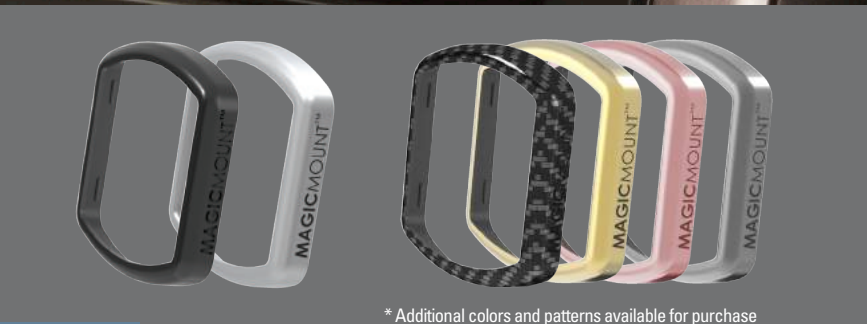

MAGICMOUNT™ PRO

Magnetic Mount for Mobile Devices

#1
MOUNT
BRAND

The award-winning MagicMount system has turned PRO. With MagicMount PRO, you get all the same great features and functionality that MagicMount is famous plus greater magnetic holding power combined with a fashion aesthetic via stylish interchangeable trim rings in various colors and patterns.

MAGICMOUNT™ PRO WINDOW/DASH
Low Profile Magnetic Window / Dash Mount with Interchangeable Trims

MPWDA

- Safely and quickly secure a mobile device to your dash or window.
- StickGrip™ material provides a strong hold to any dash, window, or textured flat surface.
- Mount device in portrait, landscape or any angle in between.
- 4-Axis adjustable head with enhanced soft touch rubber lock-nut for secure positioning and optimal viewing.
- Customize the look of the mount with 2 interchangeable trim rings (Black and Silver)*

* Additional colors and patterns available for purchase

MAGICMOUNT™

MAGICMOUNT™ PRO VENT
Magnetic Vent Mount with Interchangeable Trims

MPVA

- Safely and quickly secure a mobile device to any vent type - horizontal, vertical, angled, and circular.
- Mount device in portrait, landscape or any angle in between for optimal viewing.
- Customize the look of the mount with 2 interchangeable trim rings (Black and Silver)*
- Great for travel and rental car use..

* Additional colors and patterns available for purchase

MAGICMOUNT™ PRO

Magnetic Mount for Mobile Devices

* Additional colors and patterns available for purchase

MAGICMOUNT™ PRO DASH
Magnetic Dash Mount with Interchangeable Trims