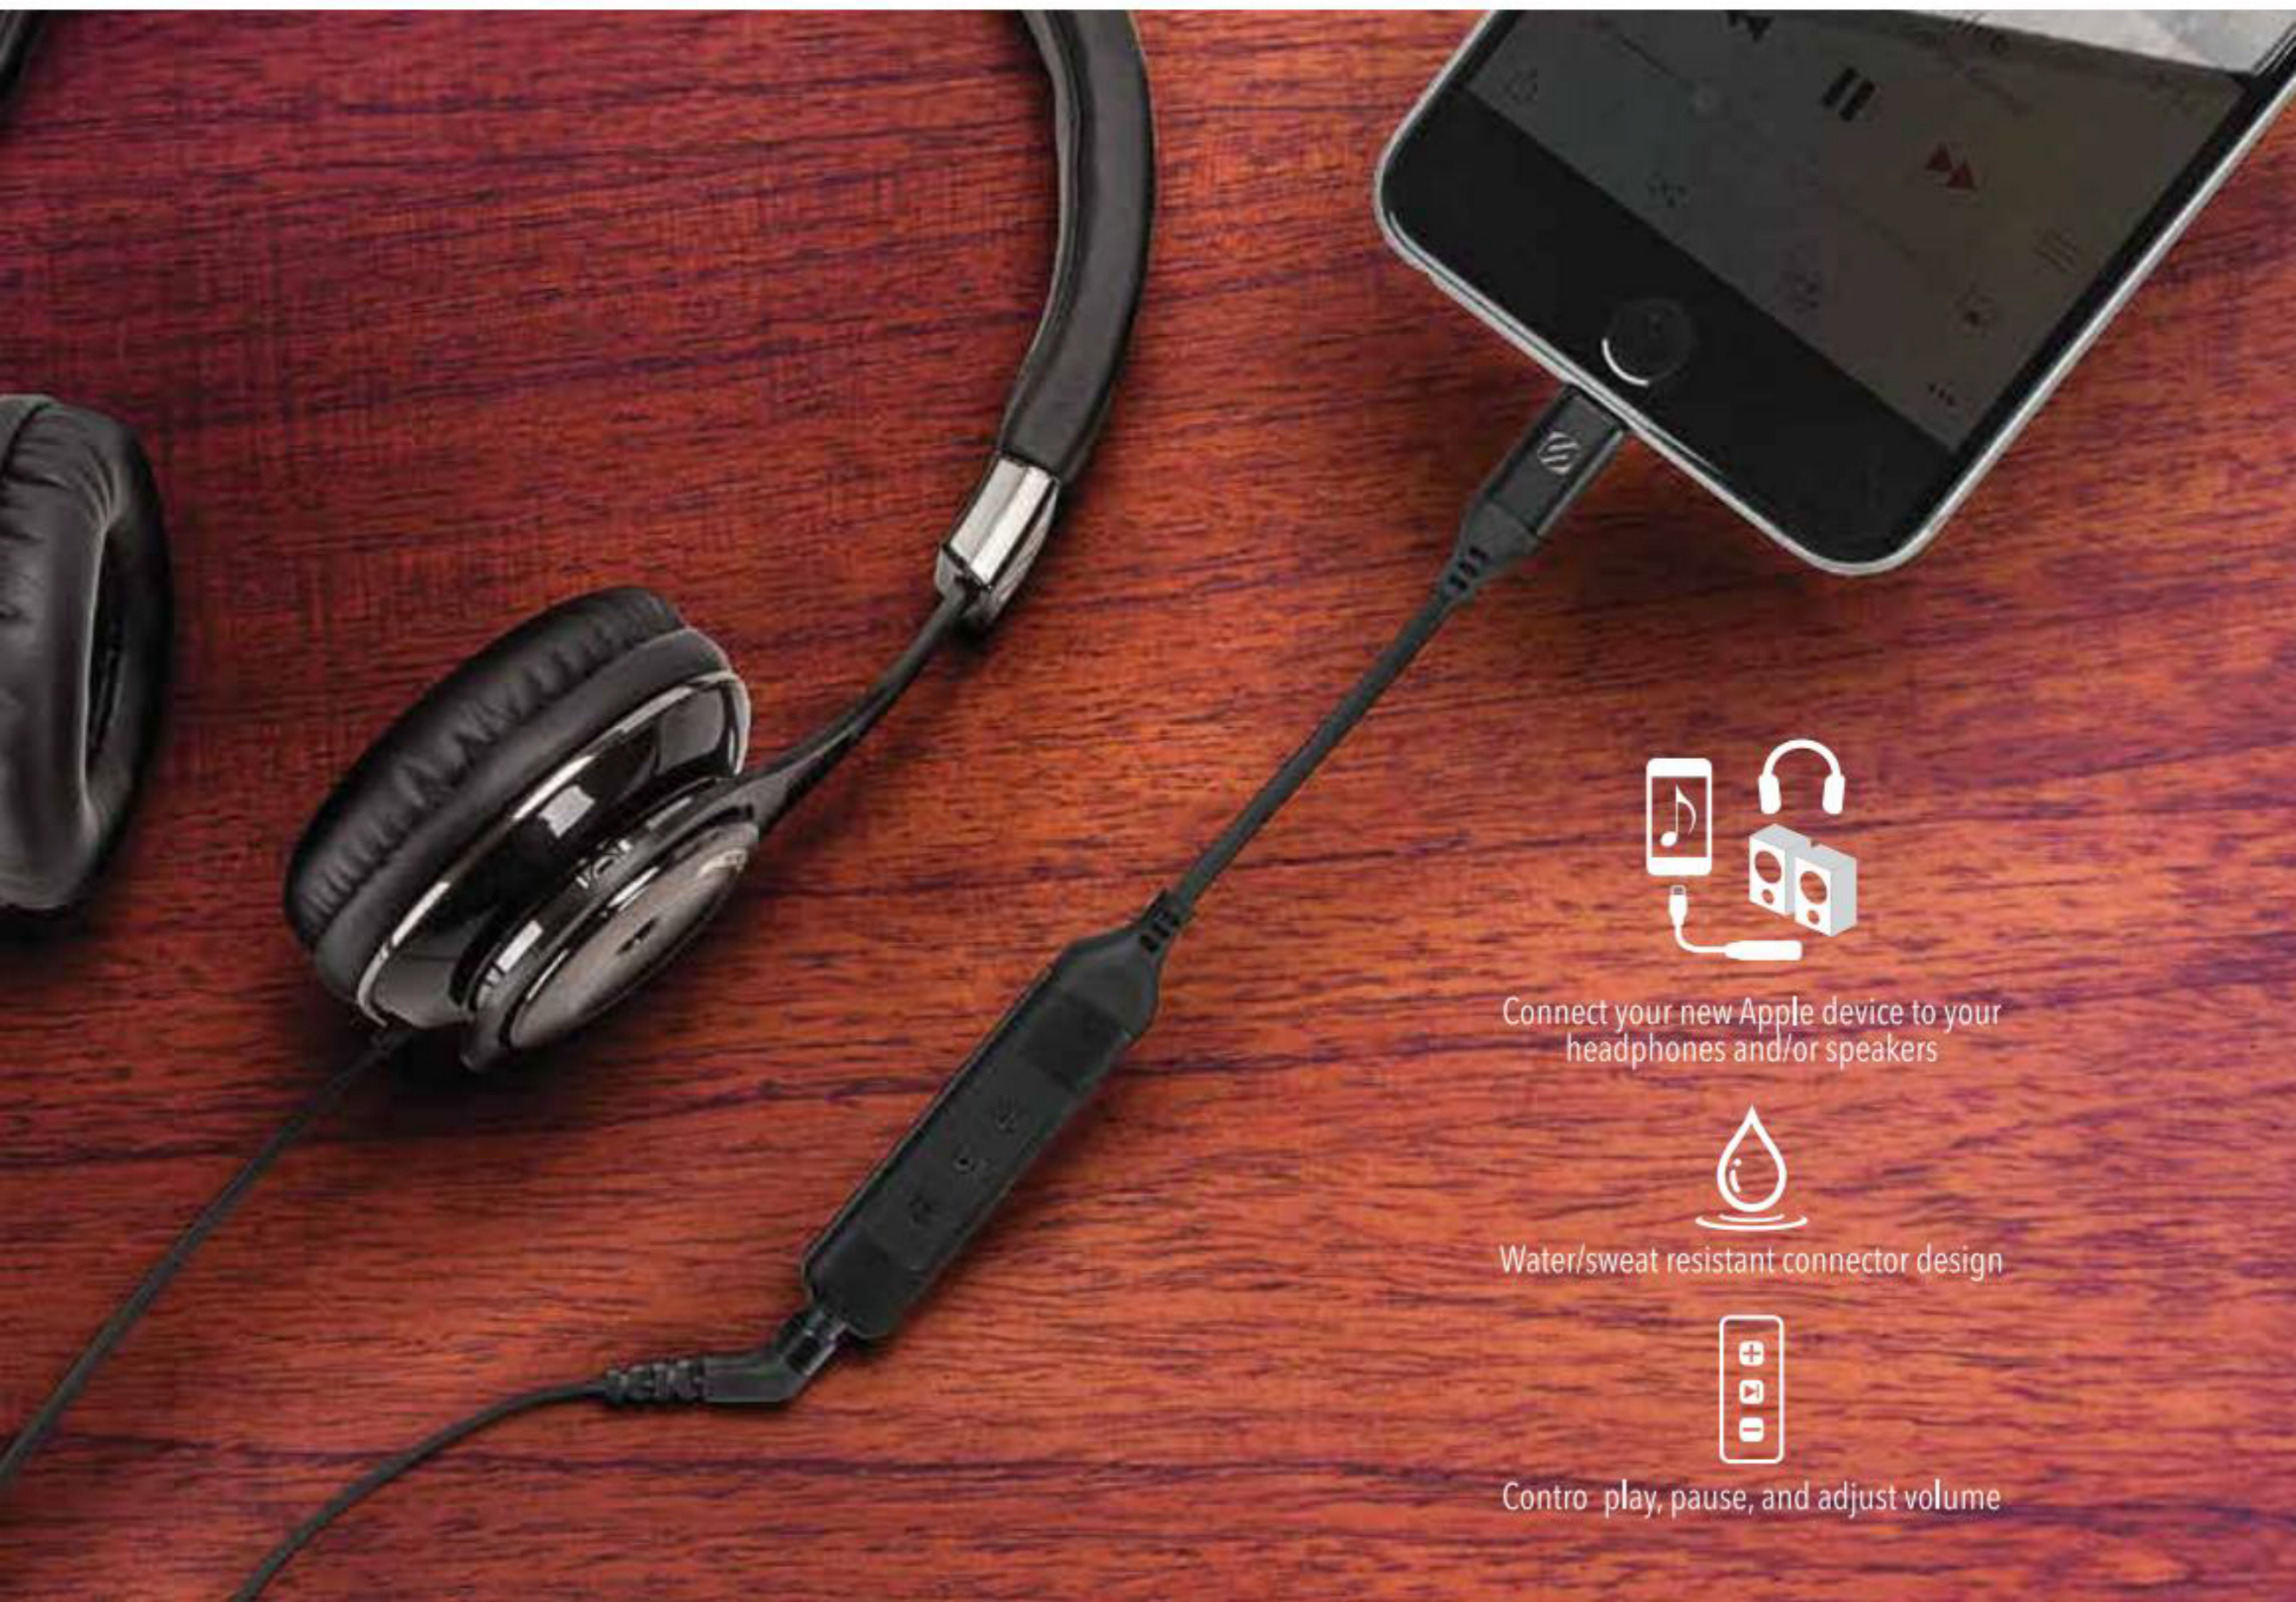

Lightning® Audio Solutions

Next Generation Accessories

IDR300L

Increased Dynamic Range Earbuds with Lightning® Connector

IDR300L- Black
IDR300LWT- White

Control play, pause, track forward, track back and adjust volume. Built in mic for accessing Siri or voice calls.

freqOUT™ PRO
FM Transmitter with Music Control
FMTD9

motorMOUTH™ III STEREO
Handsfree Car Kit
BTAXS2R

btFREQ™
Handsfree Car Kit with FM Transmitter
BTFM2A

Lightning® *Audio Solutions*

Next Generation Accessories

Connect your new Apple device to your headphones and/or speakers

Water/sweat resistant connector design

Control play, pause, and adjust volume

strikeL NE™ CABLE
3.5mm Stereo Cable with
Controls for Lightning™ Devices
i3AAC