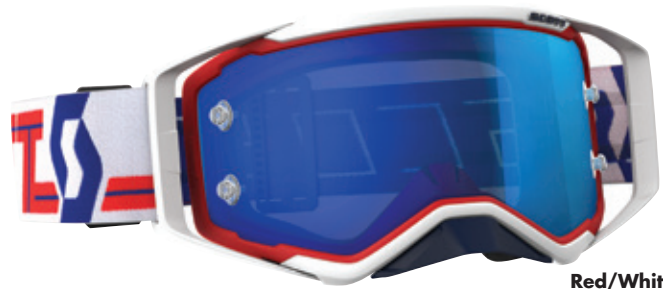

NEW

NEW

PROSPECT GOGGLES (CONT.)

Red/White

Prospect

The Prospect is a new highlight among MX goggles and has never been on the market like this before. It gives the rider a maximum field of vision due to the extra height of the lens. In addition, it features an innovative SCOTT lens lock system that makes the lens stay in the frame no matter what impact is coming from outside. To avoid slipping of the goggle, it is equipped with an extra wide, no-slip silicone strap. This strap together with articulated outriggers, highly contribute to the improvement of the helmet integration. Last but not least, a great feature of the Prospect is that it comes with two lenses – chrome and clear - ideal for any weather conditions.

- Regular
- 50mm WORKS Film System Canisters
- Lens Lock System
- Articulated outriggers
- NoSweat 3.2 Face foam
- Extra wide 50mm no-slip silicone strap
- Cylindrical SCOTT Trueview single WORKS lens
- NoFog anti-Fog lens treatment
- Microfiber goggle bag
- Nose guard

Color		
355-7006	Pink/Yellow	With electric blue chrome Works lens
355-7007	Red/White	With purple chrome Works lens
355-7008	Black/Orange	With orange chrome Works lens
355-7009	Black/White	With green chrome Works lens

Prospect enduro

All-terrain mask offers a field of vision, comfort and exceptional support. Triple-layer facial foam with 2 layers of foam and 1 layer of fleece: the first layer absorbs the sweat as much as it is used as a padding, the second layer ensures a precise and comfortable fit, the 3rd layer acts as a barrier between the mask and the pilot's face. Reliable screen lock system, the screen is locked by 4 pins that pass through it (2 up and 2 down) that you have to slide forward to release the screen.