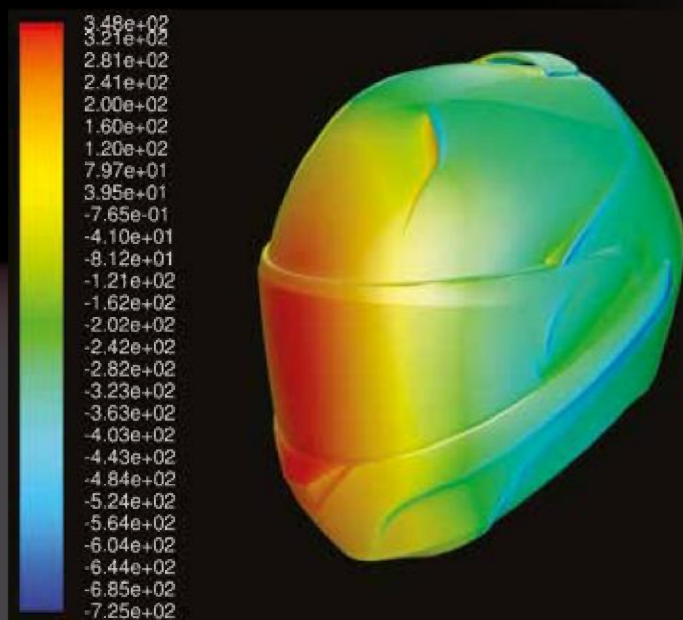

The company actually bases its model-making on the principle of "Reverse Engineering". Helmets are completely designed for the user's head, with the construction steps circling sequentially in gradually adding each function.

"Design for a Function" is our motto: to ensure that each straight-away, each curve, each function provides utility.

The product therefore is systematically conceived from the standpoint of the end user, for the purpose of always exceeding the most stringent standards and anticipating motorcyclists' needs. In this aim, SHARK Helmets relies on its racing experience and feedback from the most accomplished users in each category. As owner of its production facilities, SHARK Helmets masters the entire creation chain from one end to the other.

The brand thus has the confidence to offer a 5-year warranty on its products and proposes helmets that satisfy the requirements of all riders.