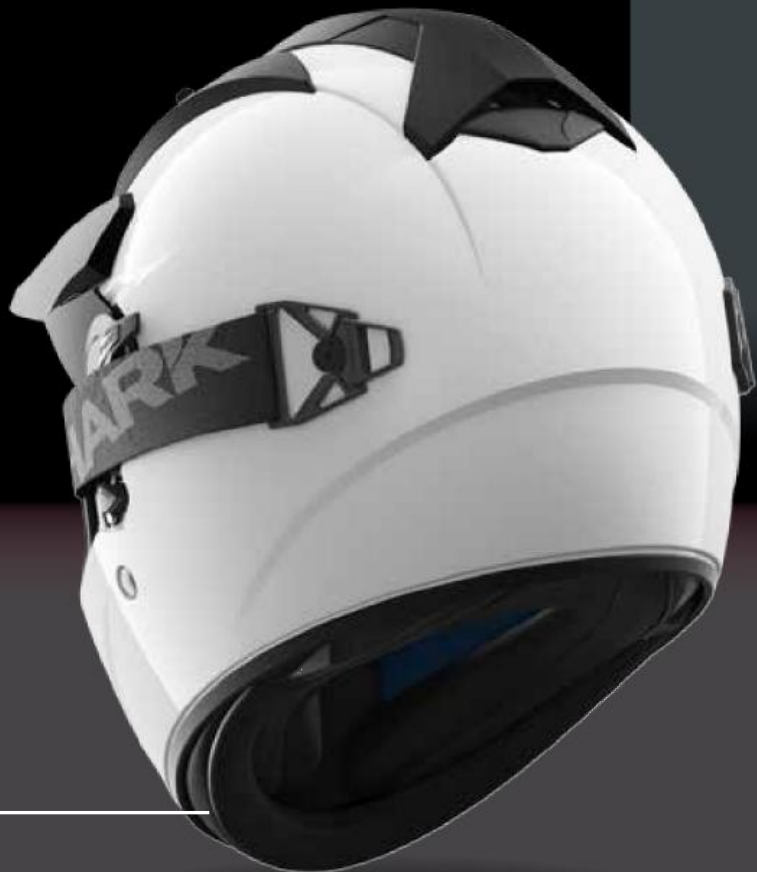

# EXPLORE-R ON/OFF THE ROAD AGAIN

1- "FULL FEATURE" PACKAGE

2- PANORAMIC VISOR

- 1- The "full feature" package box includes: a visor, a pair of goggles, and a motocross peak.
- 2- Panoramic visor with the widest field of vision in the road version line.
- 3- Breath guard with a built-in retractable wrap-around neck roll.